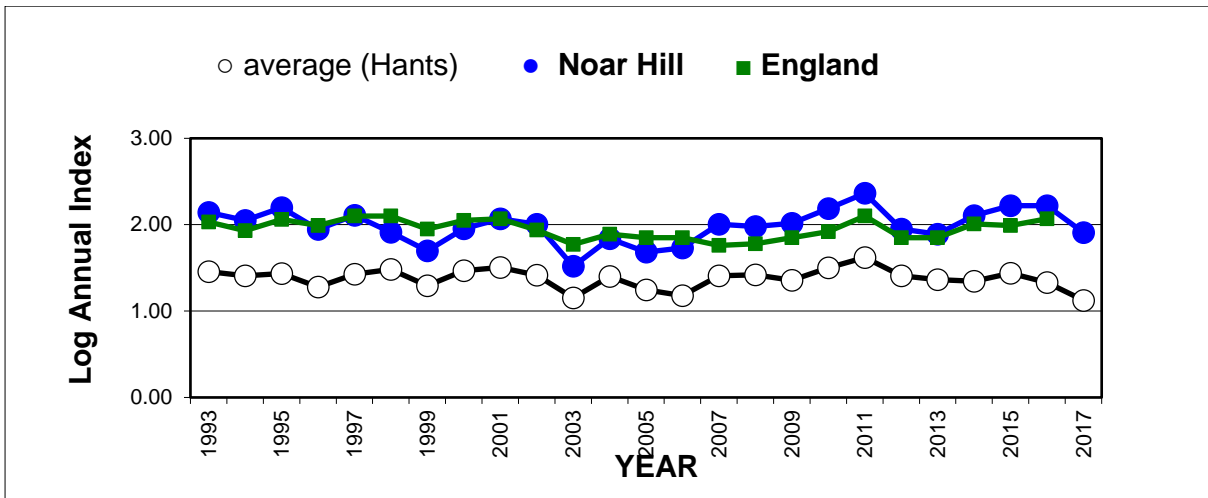

25 year butterfly species trends for Hampshire & Isle of Wight

Clouded Yellow (*Colias croceus*)

25 year butterfly species trends for Hampshire & Isle of Wight

Comma (*Polygonia c-album*)

25 year butterfly species trends for Hampshire & Isle of Wight

Common Blue (*Polyommatus icarus*)

25 year butterfly species trends for Hampshire & Isle of Wight

Dark Green Fritillary (*Argynnis aglaja*)

25 year butterfly species trends for Hampshire & Isle of Wight

Dingy Skipper (*Erynnis tages*)

25 year butterfly species trends for Hampshire & Isle of Wight

Duke of Burgundy (*Hamearis lucina*)

25 year butterfly species trends for Hampshire & Isle of Wight

Gatekeeper (*Pyronia tithonus*)

25 year butterfly species trends for Hampshire & Isle of Wight