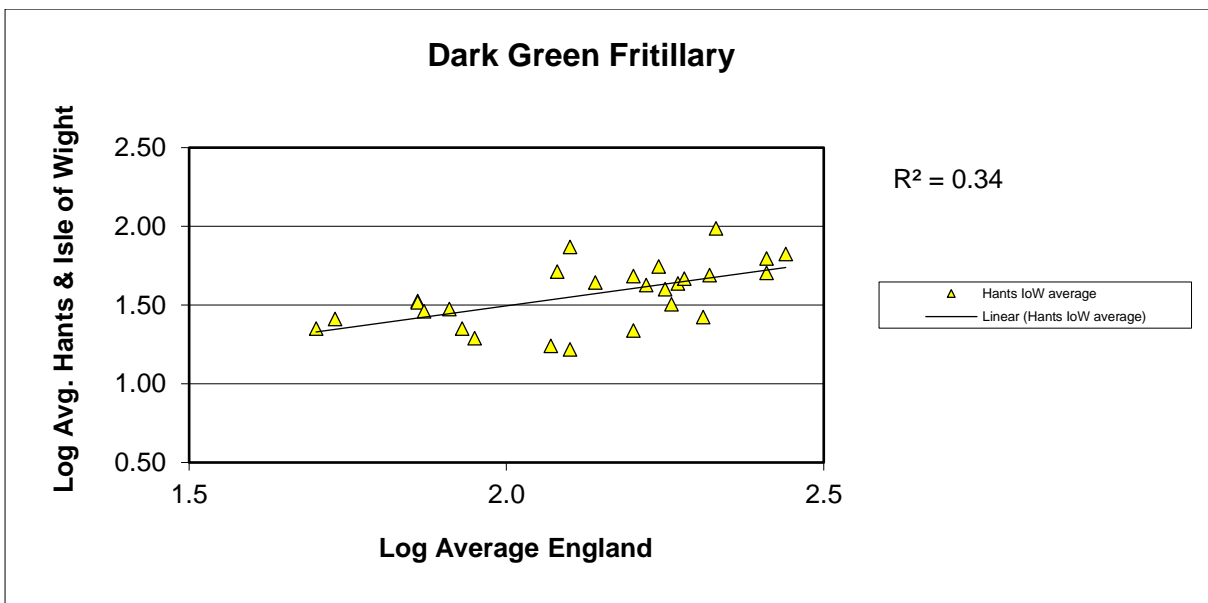

25 year butterfly species trends for Hampshire & Isle of Wight

Dark Green Fritillary (*Argynnis aglaja*)