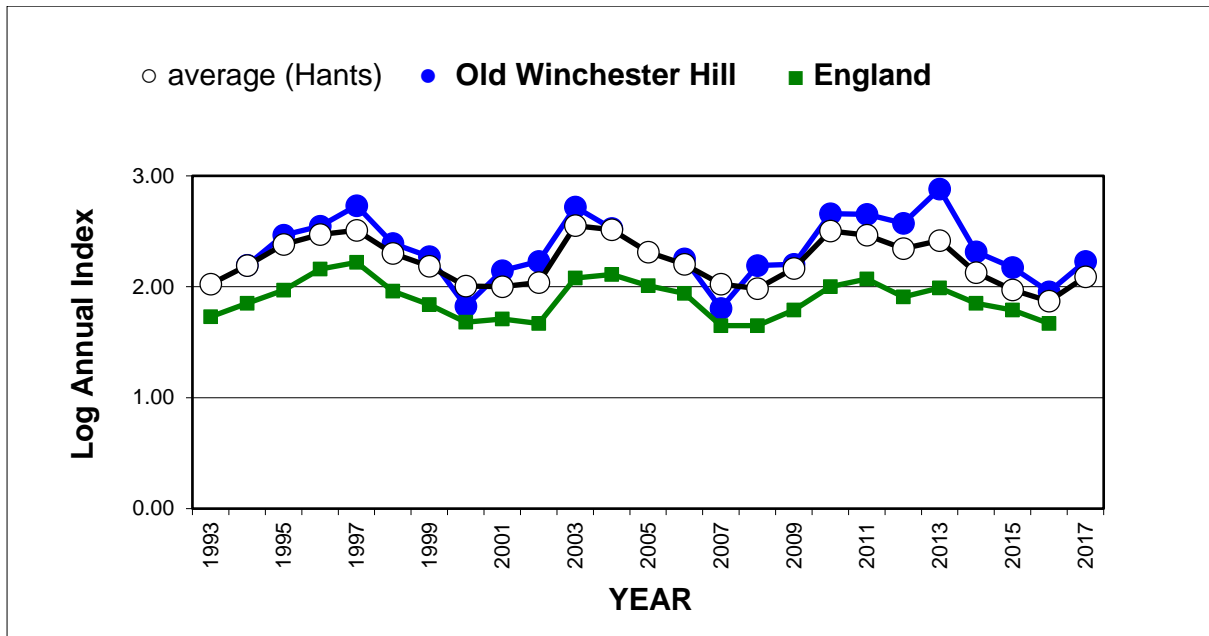

25 year butterfly species trends for Hampshire & Isle of Wight

Purple Hairstreak (*Favonius quercus*)

25 year butterfly species trends for Hampshire & Isle of Wight

Red Admiral (*Vanessa atalanta*)

25 year butterfly species trends for Hampshire & Isle of Wight

Ringlet (*Aphantopus hyperantus*)

25 year butterfly species trends for Hampshire & Isle of Wight

Silver-spotted Skipper (*Hesperia comma*)

25 year butterfly species trends for Hampshire & Isle of Wight

Silver-studded Blue (*Plebejus argus*)

25 year butterfly species trends for Hampshire & Isle of Wight

Silver-washed Fritillary (*Argynnis paphia*)

25 year butterfly species trends for Hampshire & Isle of Wight

Small Blue (*Cupido minimus*)

25 year butterfly species trends for Hampshire & Isle of Wight

Small Copper (*Lycaena phlaeas*)

25 year butterfly species trends for Hampshire & Isle of Wight

Small Heath (*Coenonympha pamphilus*)

25 year butterfly species trends for Hampshire & Isle of Wight

Small Pearl-bordered Fritillary (*Boloria selene*)