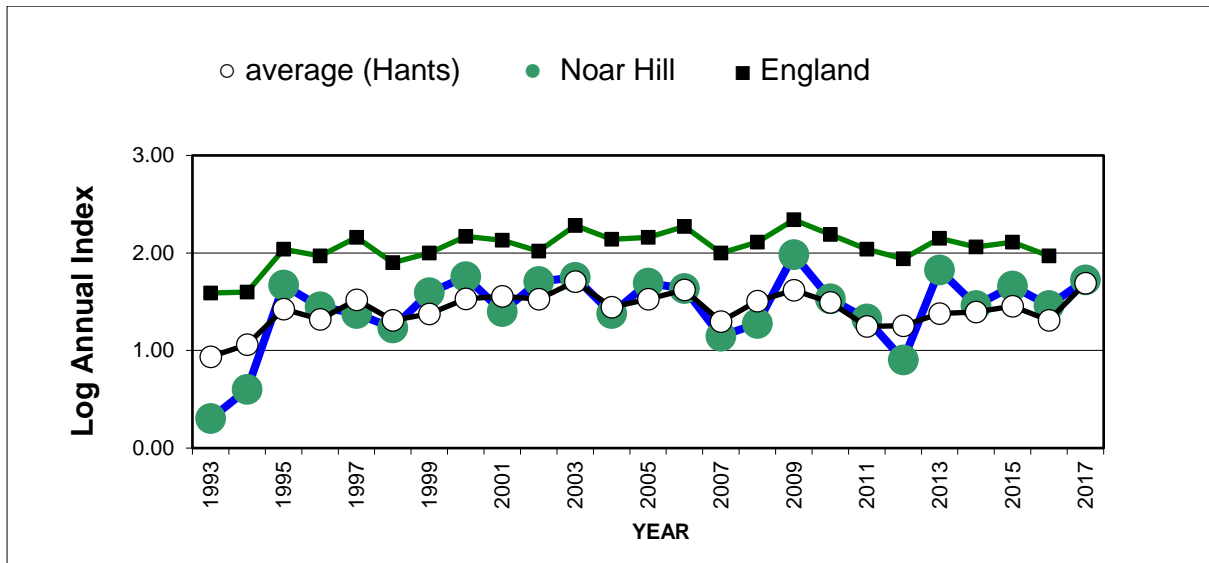

25 year butterfly species trends for Hampshire & Isle of Wight

Adonis Blue (*Polyommatus bellargus*)

25 year butterfly species trends for Hampshire & Isle of Wight

Brimstone (*Gonepteryx rhamni*)

25 year butterfly species trends for Hampshire & Isle of Wight

Brown Argus (*Aricia agestis*)

25 year butterfly species trends for Hampshire & Isle of Wight

Brown Hairstreak (*Thecla betulae*)

25 year butterfly species trends for Hampshire & Isle of Wight

Chalk Hill Blue (*Polyommatus coridon*)

25 year butterfly species trends for Hampshire & Isle of Wight

Clouded Yellow (*Colias croceus*)

25 year butterfly species trends for Hampshire & Isle of Wight

Comma (*Polygonia c-album*)

25 year butterfly species trends for Hampshire & Isle of Wight