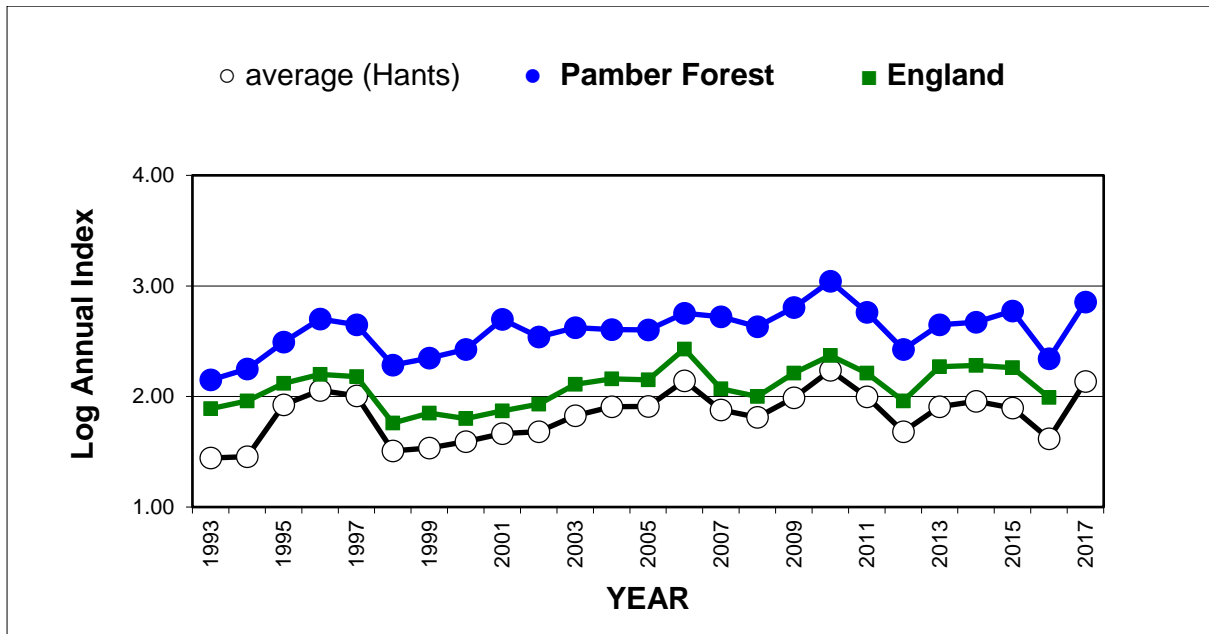

25 year butterfly species trends for Hampshire & Isle of Wight

Pearl-bordered Fritillary (*Boloria euphrosyne*)

25 year butterfly species trends for Hampshire & Isle of Wight

Purple Emperor (*Apatura iris*)

25 year butterfly species trends for Hampshire & Isle of Wight

Purple Hairstreak (*Favonius quercus*)

25 year butterfly species trends for Hampshire & Isle of Wight

Red Admiral (*Vanessa atalanta*)

25 year butterfly species trends for Hampshire & Isle of Wight

Ringlet (*Aphantopus hyperantus*)

25 year butterfly species trends for Hampshire & Isle of Wight

Silver-spotted Skipper (*Hesperia comma*)

25 year butterfly species trends for Hampshire & Isle of Wight

Silver-studded Blue (*Plebejus argus*)

25 year butterfly species trends for Hampshire & Isle of Wight

Silver-washed Fritillary (*Argynnis paphia*)

25 year butterfly species trends for Hampshire & Isle of Wight

Small Blue (*Cupido minimus*)

25 year butterfly species trends for Hampshire & Isle of Wight