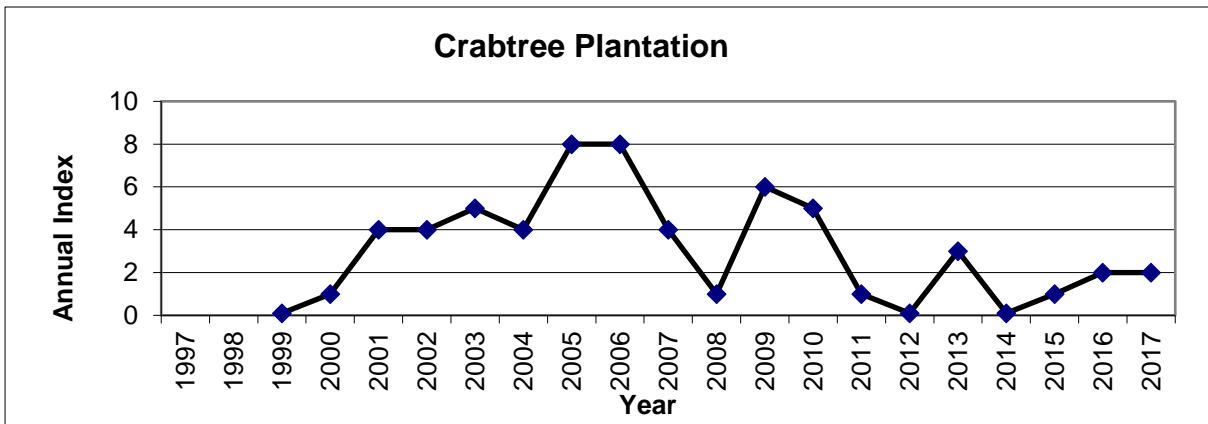

25 year butterfly species trends for Hampshire & Isle of Wight

White-letter Hairstreak (*Satyrrium w-album*)

Graphs compiled by Andy Barker

21 February 2018.