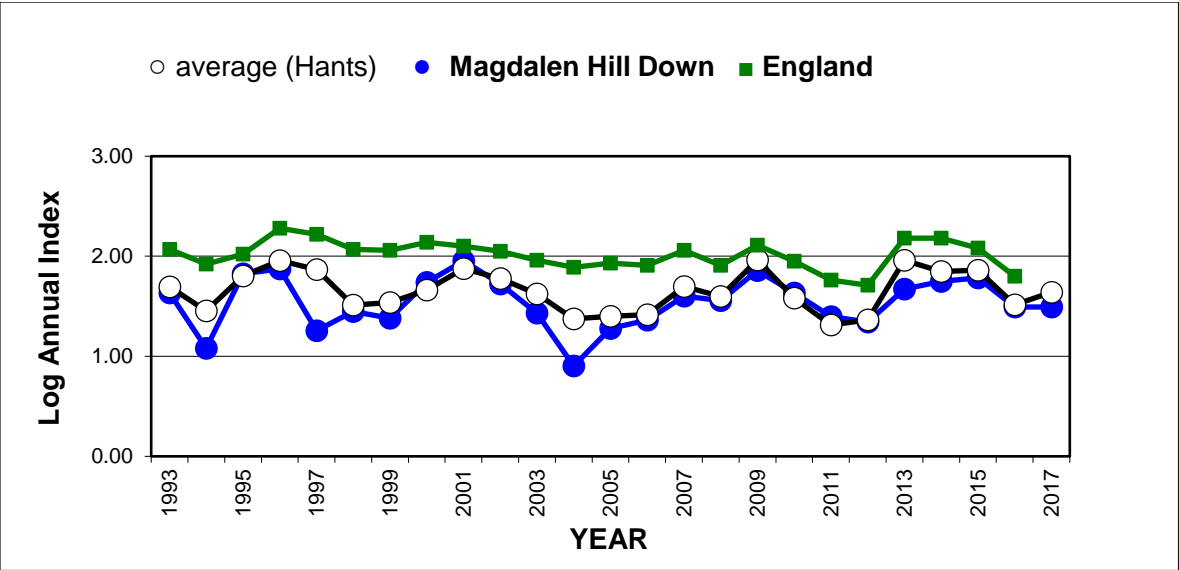

Large Skipper (*Ochlodes sylvanus*)

25 year butterfly species trends for Hampshire & Isle of Wight

Large White (*Pieris brassicae*)

25 year butterfly species trends for Hampshire & Isle of Wight

Marbled White (*Melanargia galathea*)

25 year butterfly species trends for Hampshire & Isle of Wight

Marsh Fritillary (*Euphydryas aurinia*)

25 year butterfly species trends for Hampshire & Isle of Wight

Meadow Brown (*Maniola jurtina*)

25 year butterfly species trends for Hampshire & Isle of Wight

Orange Tip (*Anthocharis cardamines*)

25 year butterfly species trends for Hampshire & Isle of Wight

Painted Lady (*Vanessa cardui*)

25 year butterfly species trends for Hampshire & Isle of Wight

Peacock (*Aglais io*)

25 year butterfly species trends for Hampshire & Isle of Wight

Pearl-bordered Fritillary (*Boloria euphrosyne*)

25 year butterfly species trends for Hampshire & Isle of Wight

Purple Emperor (*Apatura iris*)