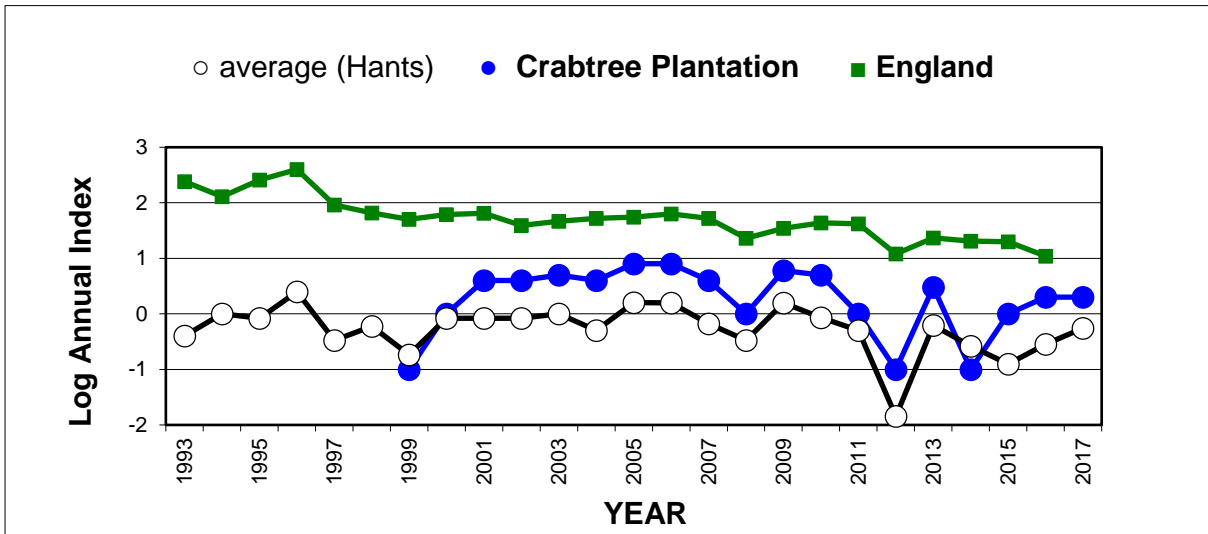

25 year butterfly species trends for Hampshire & Isle of Wight

Small Skipper (*Thymelicus sylvestris*) + Essex Skipper (*Thymelicus lineola*)

25 year butterfly species trends for Hampshire & Isle of Wight

Small Tortoiseshell (*Aglais urticae*)

25 year butterfly species trends for Hampshire & Isle of Wight

Small White (*Pieris rapae*)

25 year butterfly species trends for Hampshire & Isle of Wight

Speckled Wood (*Pararge aegeria*)

25 year butterfly species trends for Hampshire & Isle of Wight

Wall (*Lasiommata megera*)

25 year butterfly species trends for Hampshire & Isle of Wight

White Admiral (*Limenitis camilla*)

25 year butterfly species trends for Hampshire & Isle of Wight

White-letter Hairstreak (*Satyrrium w-album*)

Graphs compiled by Andy Barker

21 February 2018.