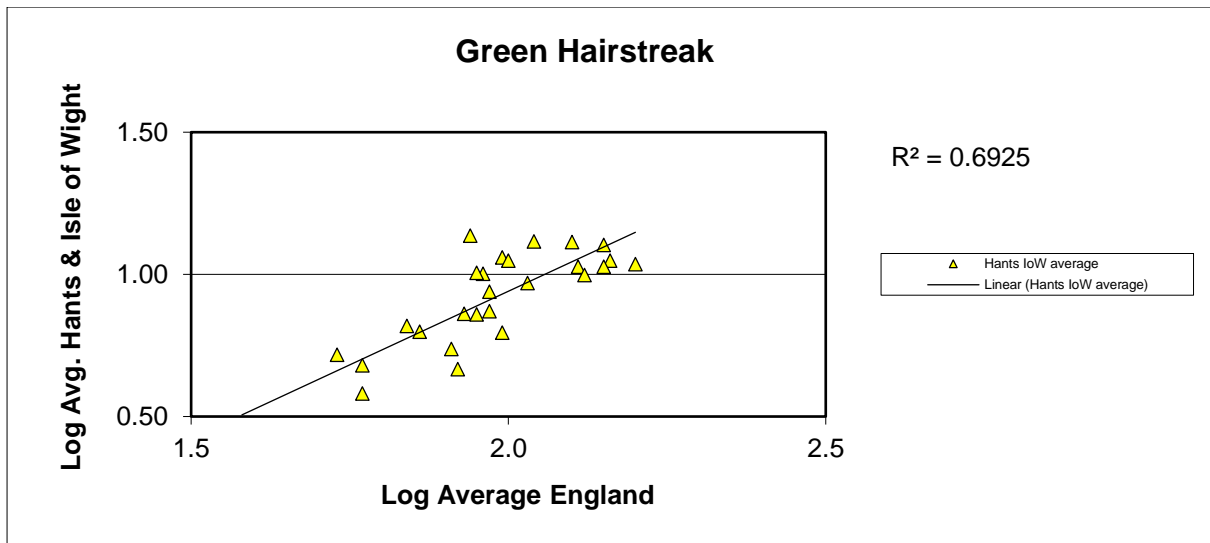

25 year butterfly species trends for Hampshire & Isle of Wight

Duke of Burgundy (*Hamearis lucina*)

25 year butterfly species trends for Hampshire & Isle of Wight

Gatekeeper (*Pyronia tithonus*)

25 year butterfly species trends for Hampshire & Isle of Wight

Grayling (*Hipparchia semele*)

25 year butterfly species trends for Hampshire & Isle of Wight

Green Hairstreak (*Callophrys rubi*)

25 year butterfly species trends for Hampshire & Isle of Wight

Green-veined White (*Pieris napi*)