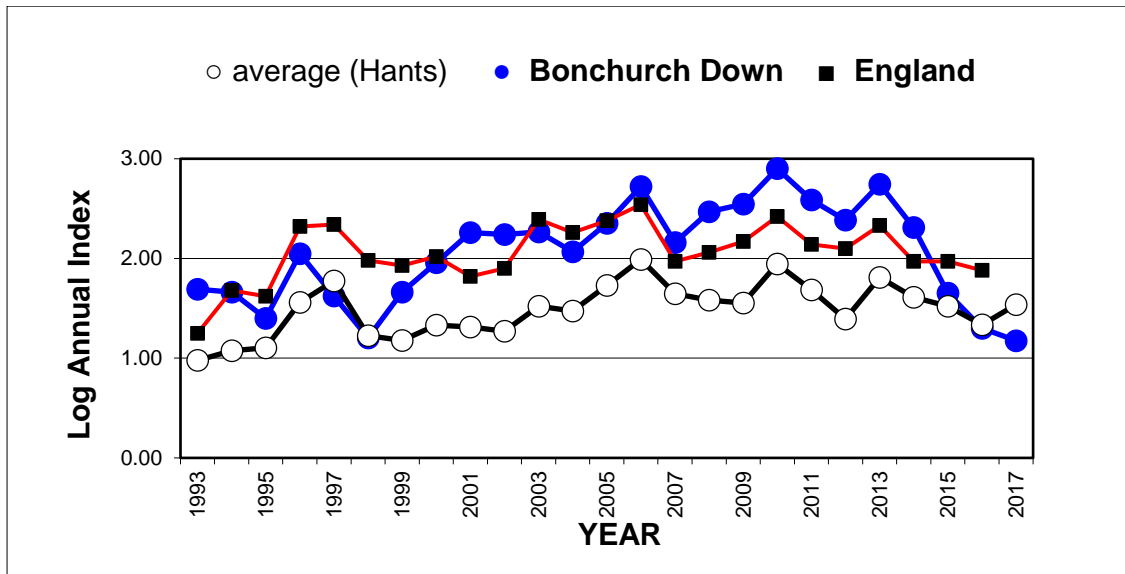

25 year butterfly species trends for Hampshire & Isle of Wight

Adonis Blue (*Polyommatus bellargus*)

25 year butterfly species trends for Hampshire & Isle of Wight

Brimstone (*Gonepteryx rhamni*)

25 year butterfly species trends for Hampshire & Isle of Wight

Brown Argus (*Aricia agestis*)

25 year butterfly species trends for Hampshire & Isle of Wight

Brown Hairstreak (*Thecla betulae*)

25 year butterfly species trends for Hampshire & Isle of Wight

Chalk Hill Blue (*Polyommatus coridon*)