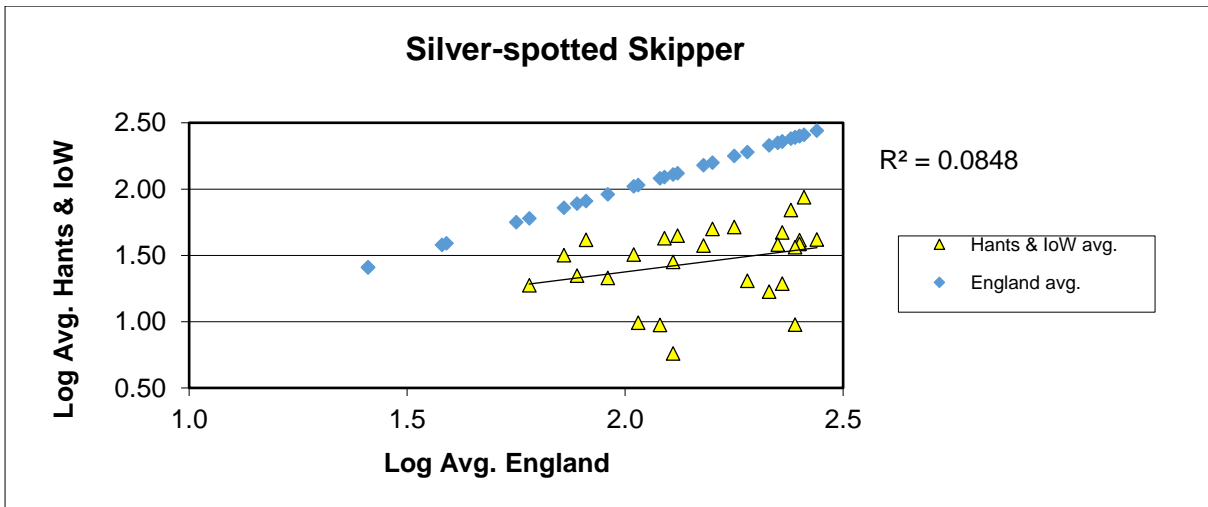

25 year butterfly species trends for Hampshire & Isle of Wight

Pearl-bordered Fritillary (*Boloria euphrosyne*)

25 year butterfly species trends for Hampshire & Isle of Wight

Purple Emperor (*Apatura iris*)

25 year butterfly species trends for Hampshire & Isle of Wight

Purple Hairstreak (*Favonius quercus*)

25 year butterfly species trends for Hampshire & Isle of Wight

Red Admiral (*Vanessa atalanta*)

25 year butterfly species trends for Hampshire & Isle of Wight

Ringlet (*Aphantopus hyperantus*)

25 year butterfly species trends for Hampshire & Isle of Wight

Silver-spotted Skipper (*Hesperia comma*)

25 year butterfly species trends for Hampshire & Isle of Wight

Silver-studded Blue (*Plebejus argus*)