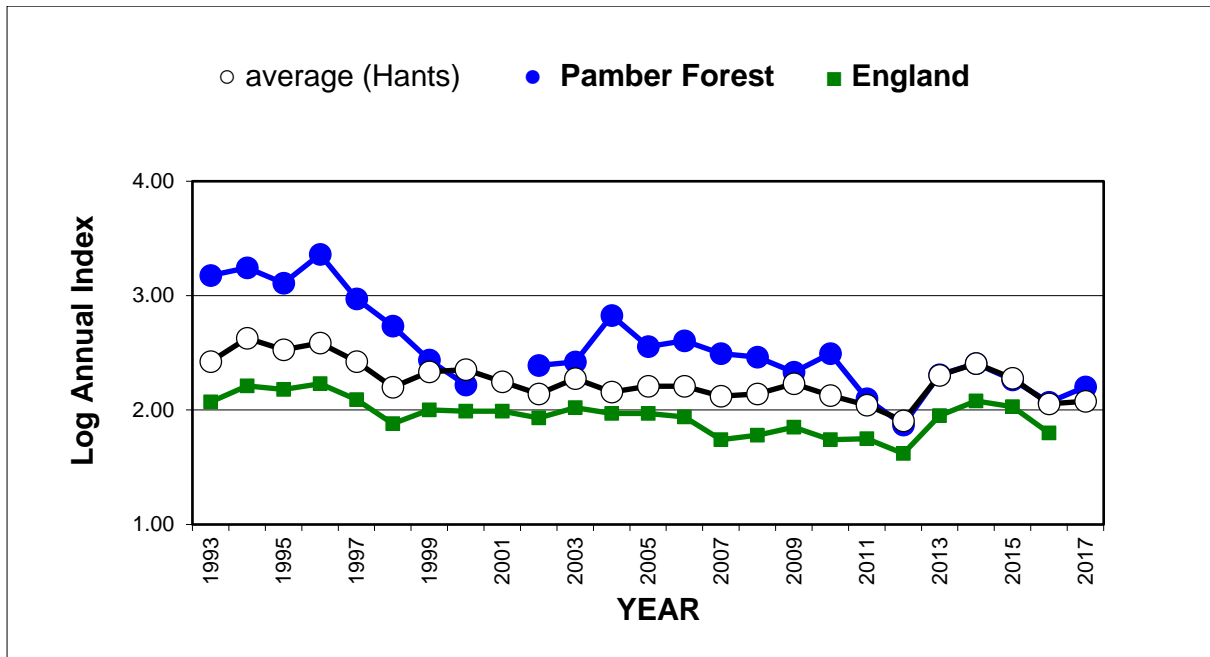

Ringlet (*Aphantopus hyperantus*)

25 year butterfly species trends for Hampshire & Isle of Wight

Silver-spotted Skipper (*Hesperia comma*)

25 year butterfly species trends for Hampshire & Isle of Wight

Silver-studded Blue (*Plebejus argus*)

25 year butterfly species trends for Hampshire & Isle of Wight

Silver-washed Fritillary (*Argynnis paphia*)

25 year butterfly species trends for Hampshire & Isle of Wight

Small Blue (*Cupido minimus*)

25 year butterfly species trends for Hampshire & Isle of Wight

Small Copper (*Lycaena phlaeas*)

25 year butterfly species trends for Hampshire & Isle of Wight

Small Heath (*Coenonympha pamphilus*)

25 year butterfly species trends for Hampshire & Isle of Wight

Small Pearl-bordered Fritillary (*Boloria selene*)

25 year butterfly species trends for Hampshire & Isle of Wight

Small Skipper (*Thymelicus sylvestris*) + Essex Skipper (*Thymelicus lineola*)

25 year butterfly species trends for Hampshire & Isle of Wight