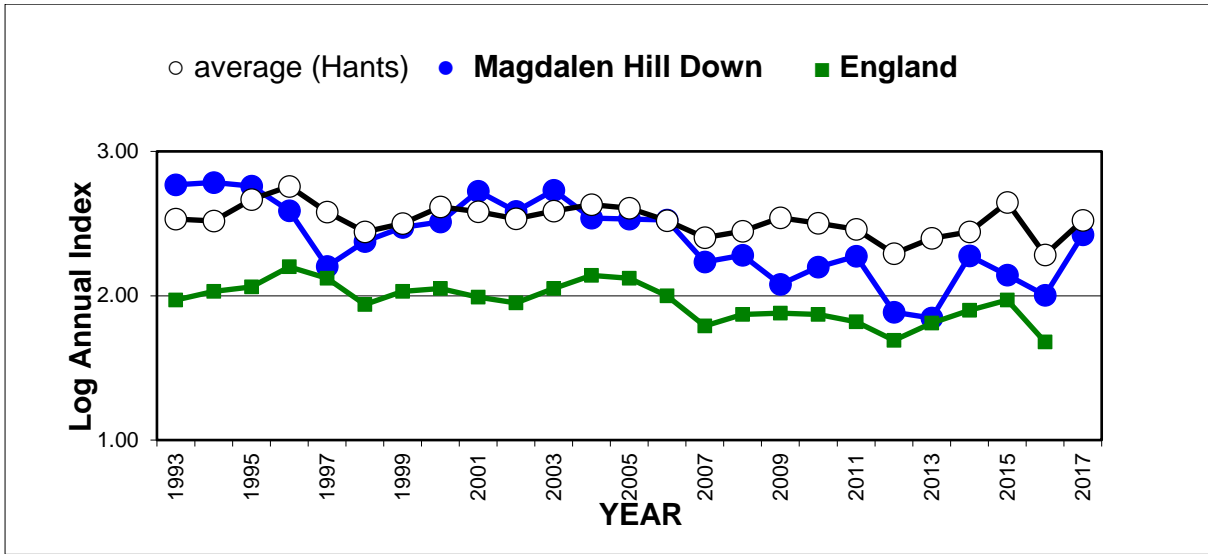

25 year butterfly species trends for Hampshire & Isle of Wight

Clouded Yellow (*Colias croceus*)

25 year butterfly species trends for Hampshire & Isle of Wight

Comma (*Polygonia c-album*)

25 year butterfly species trends for Hampshire & Isle of Wight

Common Blue (*Polyommatus icarus*)

25 year butterfly species trends for Hampshire & Isle of Wight

Dark Green Fritillary (*Argynnis aglaja*)

25 year butterfly species trends for Hampshire & Isle of Wight

Dingy Skipper (*Erynnis tages*)

25 year butterfly species trends for Hampshire & Isle of Wight

Duke of Burgundy (*Hamearis lucina*)

25 year butterfly species trends for Hampshire & Isle of Wight

Gatekeeper (*Pyronia tithonus*)

25 year butterfly species trends for Hampshire & Isle of Wight