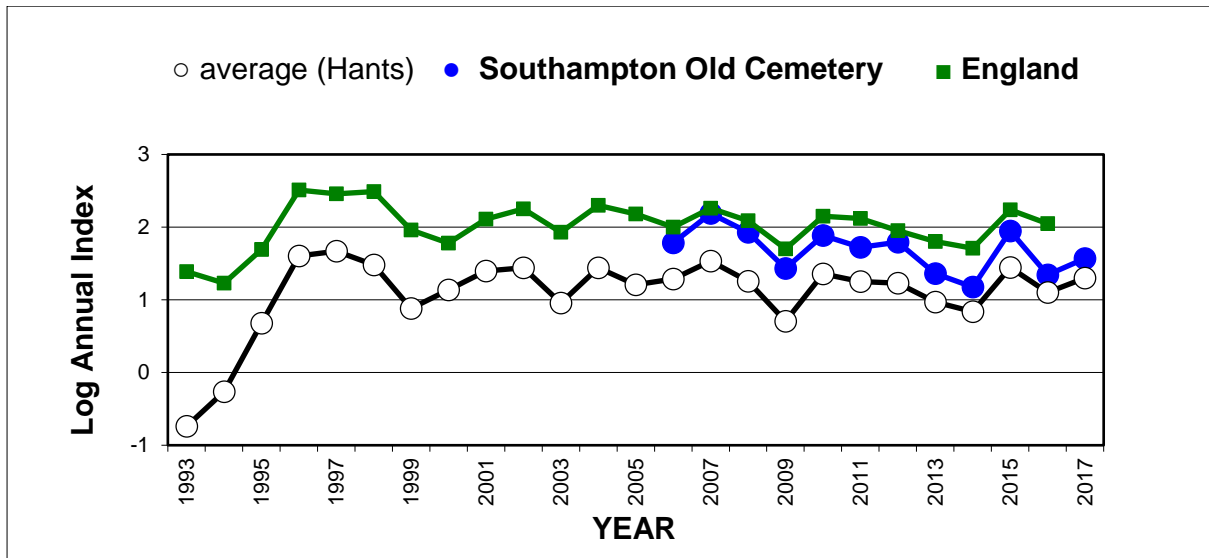

25 year butterfly species trends for Hampshire & Isle of Wight

Duke of Burgundy (*Hamearis lucina*)

25 year butterfly species trends for Hampshire & Isle of Wight

Gatekeeper (*Pyronia tithonus*)

25 year butterfly species trends for Hampshire & Isle of Wight

Grayling (*Hipparchia semele*)

25 year butterfly species trends for Hampshire & Isle of Wight

Green Hairstreak (*Callophrys rubi*)

25 year butterfly species trends for Hampshire & Isle of Wight

Green-veined White (*Pieris napi*)

25 year butterfly species trends for Hampshire & Isle of Wight

Grizzled Skipper (*Pyrgus malvae*)

25 year butterfly species trends for Hampshire & Isle of Wight

Holly Blue (*Celastrina argiolus*)

25 year butterfly species trends for Hampshire & Isle of Wight

Large Skipper (*Ochlodes sylvanus*)

25 year butterfly species trends for Hampshire & Isle of Wight

Large White (*Pieris brassicae*)

25 year butterfly species trends for Hampshire & Isle of Wight

Marbled White (*Melanargia galathea*)