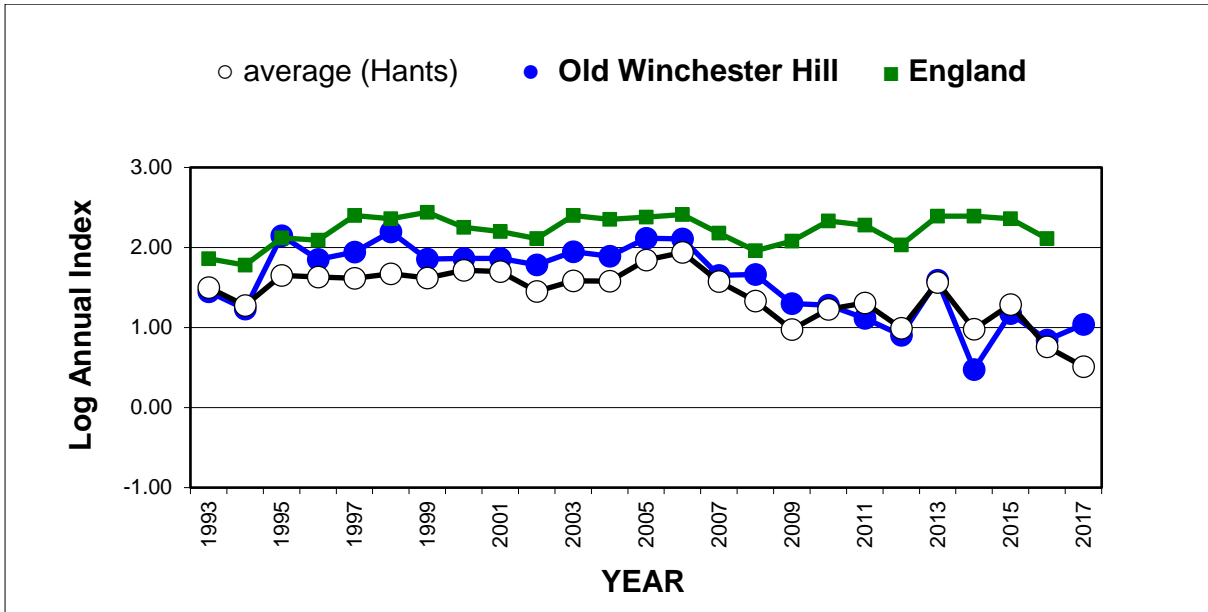

25 year butterfly species trends for Hampshire & Isle of Wight

Pearl-bordered Fritillary (*Boloria euphrosyne*)

25 year butterfly species trends for Hampshire & Isle of Wight

Purple Emperor (*Apatura iris*)

25 year butterfly species trends for Hampshire & Isle of Wight

Purple Hairstreak (*Favonius quercus*)

25 year butterfly species trends for Hampshire & Isle of Wight

Red Admiral (*Vanessa atalanta*)

25 year butterfly species trends for Hampshire & Isle of Wight

Ringlet (*Aphantopus hyperantus*)

25 year butterfly species trends for Hampshire & Isle of Wight

Silver-spotted Skipper (*Hesperia comma*)

25 year butterfly species trends for Hampshire & Isle of Wight

Silver-studded Blue (*Plebejus argus*)