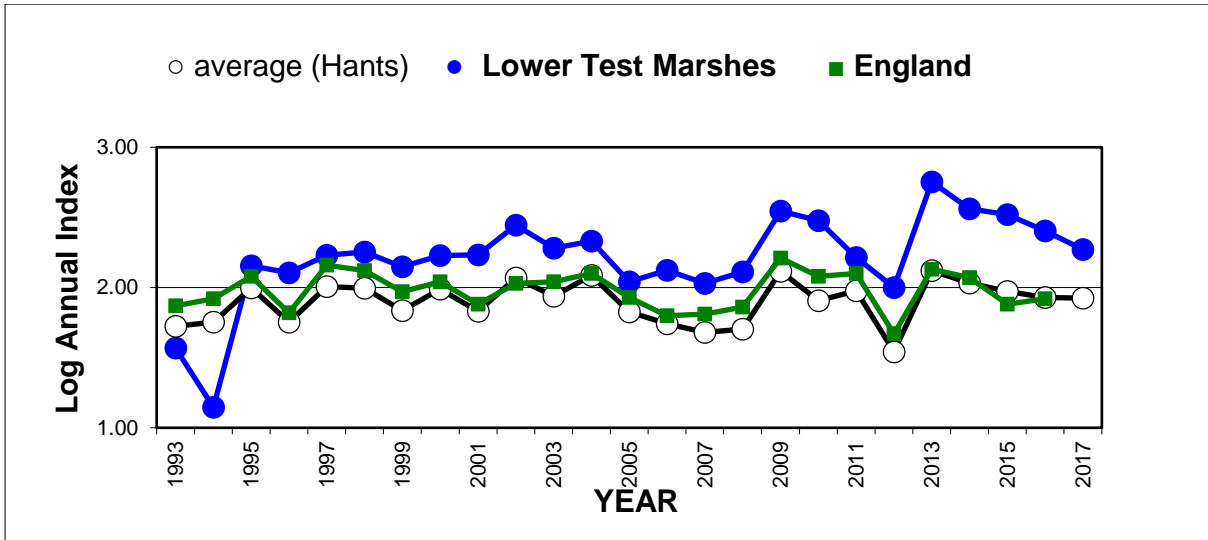

25 year butterfly species trends for Hampshire & Isle of Wight

Duke of Burgundy (*Hamearis lucina*)

25 year butterfly species trends for Hampshire & Isle of Wight

Gatekeeper (*Pyronia tithonus*)

25 year butterfly species trends for Hampshire & Isle of Wight

Grayling (*Hipparchia semele*)

25 year butterfly species trends for Hampshire & Isle of Wight

Green Hairstreak (*Callophrys rubi*)

25 year butterfly species trends for Hampshire & Isle of Wight

Green-veined White (*Pieris napi*)

25 year butterfly species trends for Hampshire & Isle of Wight

Grizzled Skipper (*Pyrgus malvae*)

25 year butterfly species trends for Hampshire & Isle of Wight

Holly Blue (*Celastrina argiolus*)

25 year butterfly species trends for Hampshire & Isle of Wight

Large Skipper (*Ochlodes sylvanus*)

25 year butterfly species trends for Hampshire & Isle of Wight

Large White (*Pieris brassicae*)

25 year butterfly species trends for Hampshire & Isle of Wight

Marbled White (*Melanargia galathea*)