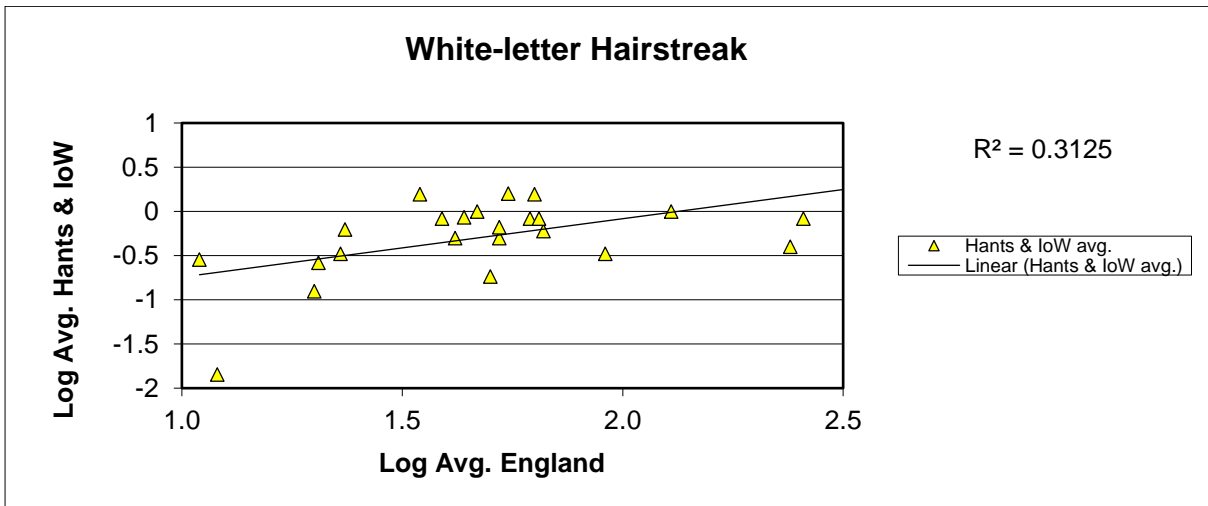

25 year butterfly species trends for Hampshire & Isle of Wight

White-letter Hairstreak (*Satyrrium w-album*)

Graphs compiled by Andy Barker

21 February 2018.