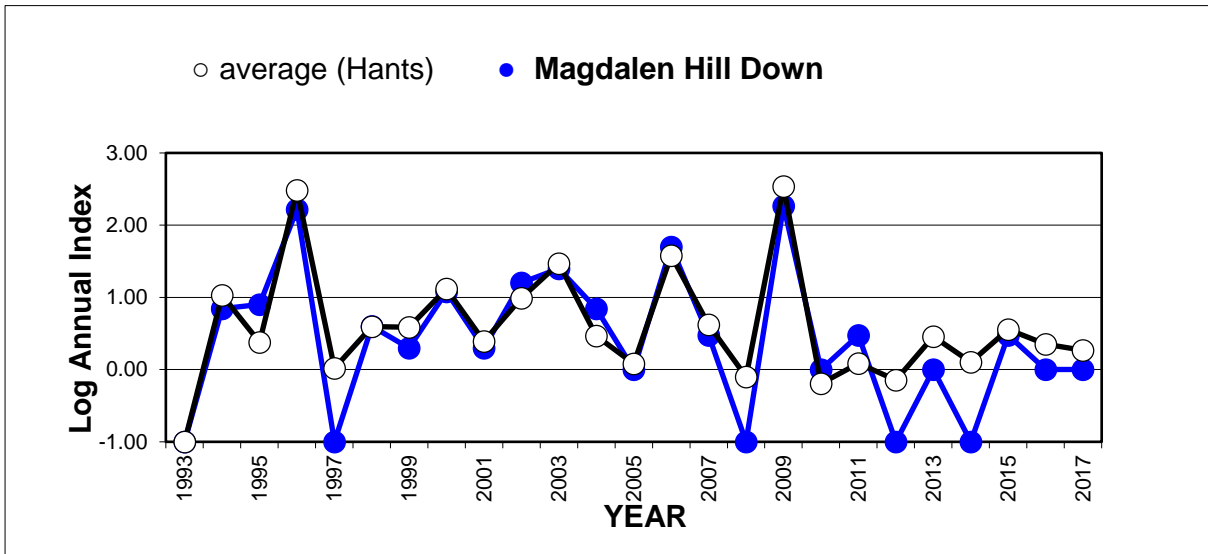

25 year butterfly species trends for Hampshire & Isle of Wight

Grizzled Skipper (*Pyrgus malvae*)

25 year butterfly species trends for Hampshire & Isle of Wight

Holly Blue (*Celastrina argiolus*)

25 year butterfly species trends for Hampshire & Isle of Wight

Large Skipper (*Ochlodes sylvanus*)

25 year butterfly species trends for Hampshire & Isle of Wight

Large White (*Pieris brassicae*)

25 year butterfly species trends for Hampshire & Isle of Wight

Marbled White (*Melanargia galathea*)

25 year butterfly species trends for Hampshire & Isle of Wight

Marsh Fritillary (*Euphydryas aurinia*)

25 year butterfly species trends for Hampshire & Isle of Wight

Meadow Brown (*Maniola jurtina*)

25 year butterfly species trends for Hampshire & Isle of Wight

Orange Tip (*Anthocharis cardamines*)

25 year butterfly species trends for Hampshire & Isle of Wight

Painted Lady (*Vanessa cardui*)

25 year butterfly species trends for Hampshire & Isle of Wight

Peacock (*Aglais io*)