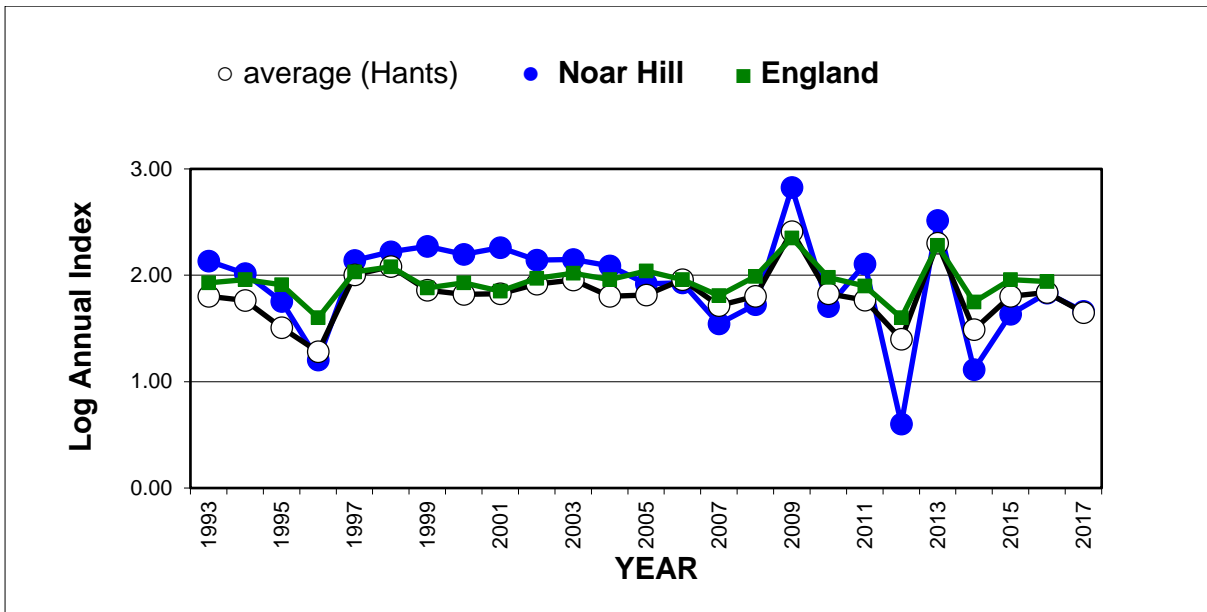

Grayling (*Hipparchia semele*)

25 year butterfly species trends for Hampshire & Isle of Wight

Green Hairstreak (*Callophrys rubi*)

25 year butterfly species trends for Hampshire & Isle of Wight

Green-veined White (*Pieris napi*)

25 year butterfly species trends for Hampshire & Isle of Wight

Grizzled Skipper (*Pyrgus malvae*)

25 year butterfly species trends for Hampshire & Isle of Wight

Holly Blue (*Celastrina argiolus*)

25 year butterfly species trends for Hampshire & Isle of Wight

Large Skipper (*Ochlodes sylvanus*)

25 year butterfly species trends for Hampshire & Isle of Wight

Large White (*Pieris brassicae*)

25 year butterfly species trends for Hampshire & Isle of Wight

Marbled White (*Melanargia galathea*)