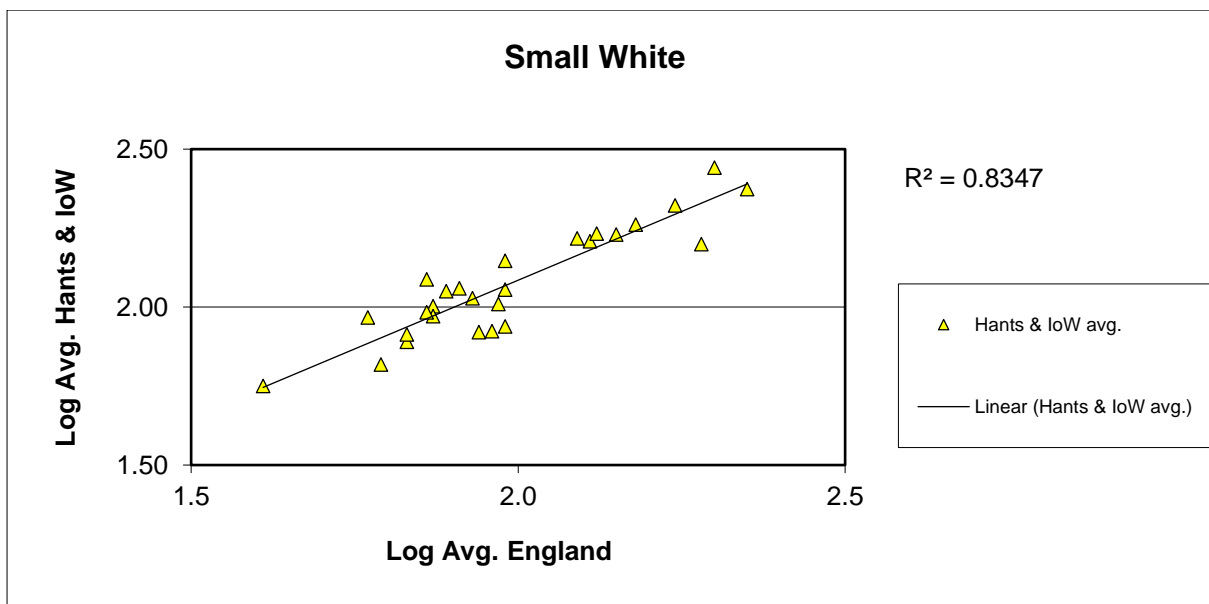

25 year butterfly species trends for Hampshire & Isle of Wight

Small White (*Pieris rapae*)