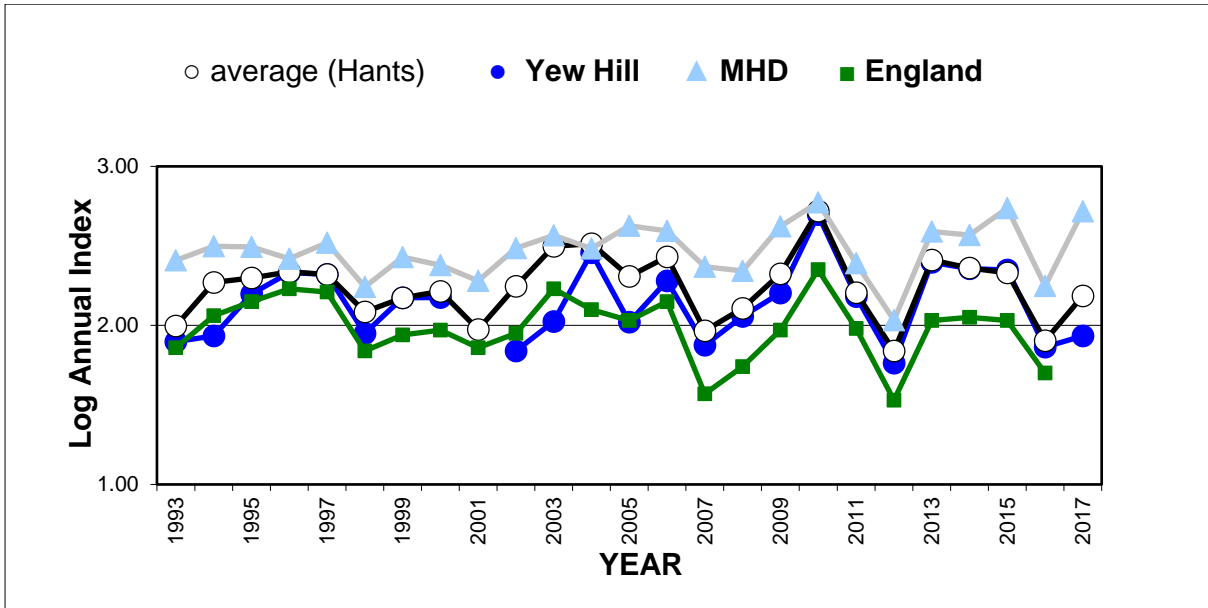

Brown Argus (*Aricia agestis*)

25 year butterfly species trends for Hampshire & Isle of Wight

Brown Hairstreak (*Thecla betulae*)

25 year butterfly species trends for Hampshire & Isle of Wight

Chalk Hill Blue (*Polyommatus coridon*)

25 year butterfly species trends for Hampshire & Isle of Wight

Clouded Yellow (*Colias croceus*)

25 year butterfly species trends for Hampshire & Isle of Wight

Comma (*Polygonia c-album*)

25 year butterfly species trends for Hampshire & Isle of Wight

Common Blue (*Polyommatus icarus*)

25 year butterfly species trends for Hampshire & Isle of Wight

Dark Green Fritillary (*Argynnis aglaja*)

25 year butterfly species trends for Hampshire & Isle of Wight

Dingy Skipper (*Erynnis tages*)