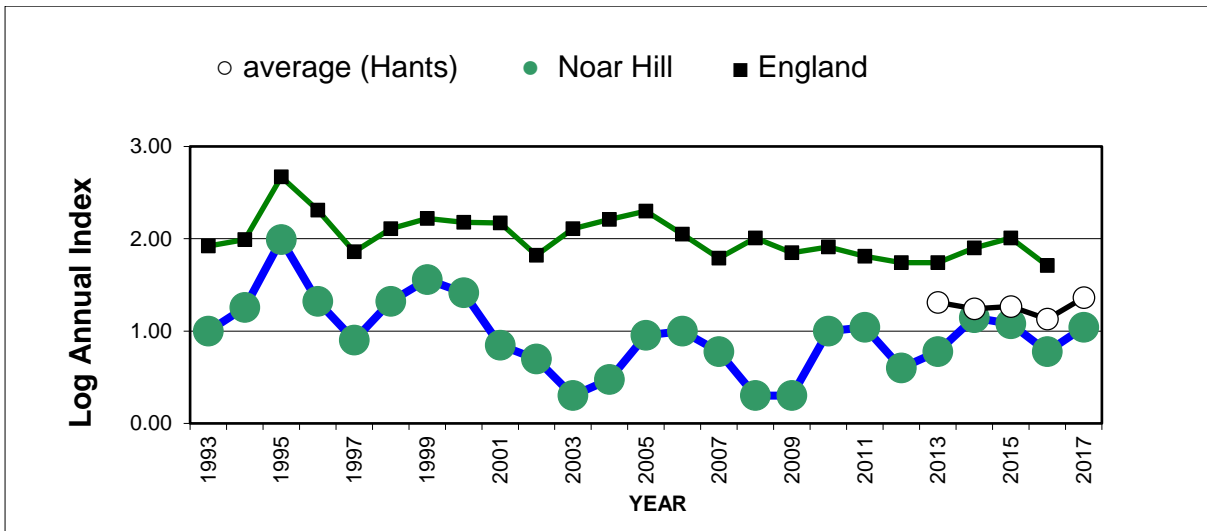

25 year butterfly species trends for Hampshire & Isle of Wight

Adonis Blue (*Polyommatus bellargus*)

25 year butterfly species trends for Hampshire & Isle of Wight

Brimstone (*Gonepteryx rhamni*)

25 year butterfly species trends for Hampshire & Isle of Wight

Brown Argus (*Aricia agestis*)

25 year butterfly species trends for Hampshire & Isle of Wight

Brown Hairstreak (*Thecla betulae*)

25 year butterfly species trends for Hampshire & Isle of Wight

Chalk Hill Blue (*Polyommatus coridon*)