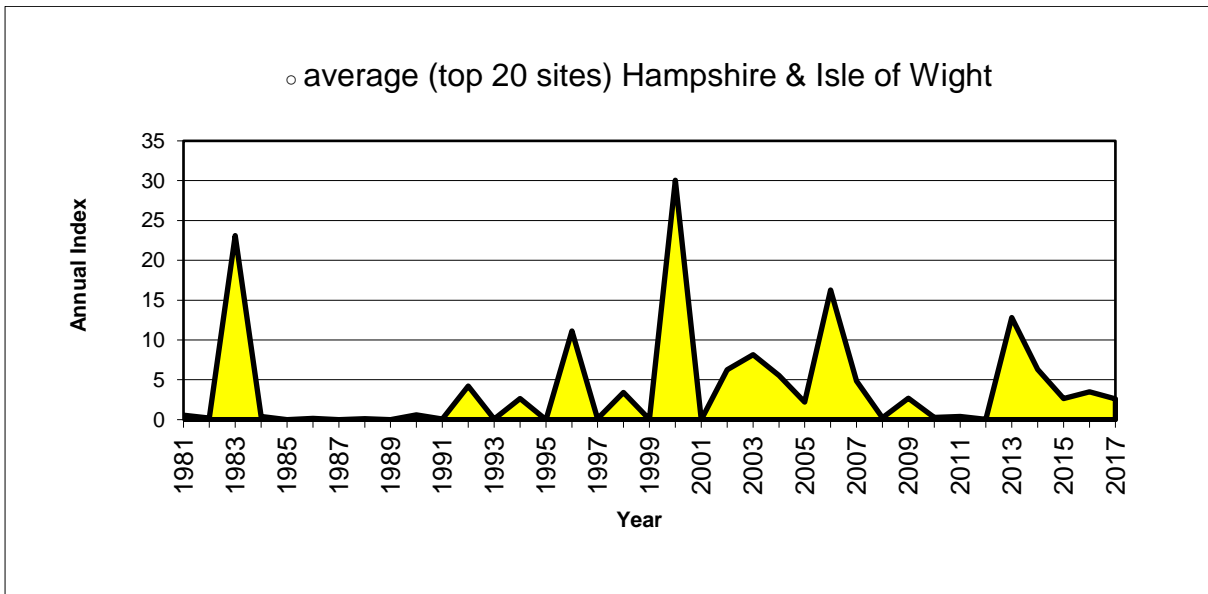

25 year butterfly species trends for Hampshire & Isle of Wight

Adonis Blue (*Polyommatus bellargus*)

25 year butterfly species trends for Hampshire & Isle of Wight

Brimstone (*Gonepteryx rhamni*)

25 year butterfly species trends for Hampshire & Isle of Wight

Brown Argus (*Aricia agestis*)

25 year butterfly species trends for Hampshire & Isle of Wight

Brown Hairstreak (*Thecla betulae*)

25 year butterfly species trends for Hampshire & Isle of Wight

Chalk Hill Blue (*Polyommatus coridon*)

25 year butterfly species trends for Hampshire & Isle of Wight

Clouded Yellow (*Colias croceus*)

25 year butterfly species trends for Hampshire & Isle of Wight

Comma (*Polygonia c-album*)

25 year butterfly species trends for Hampshire & Isle of Wight