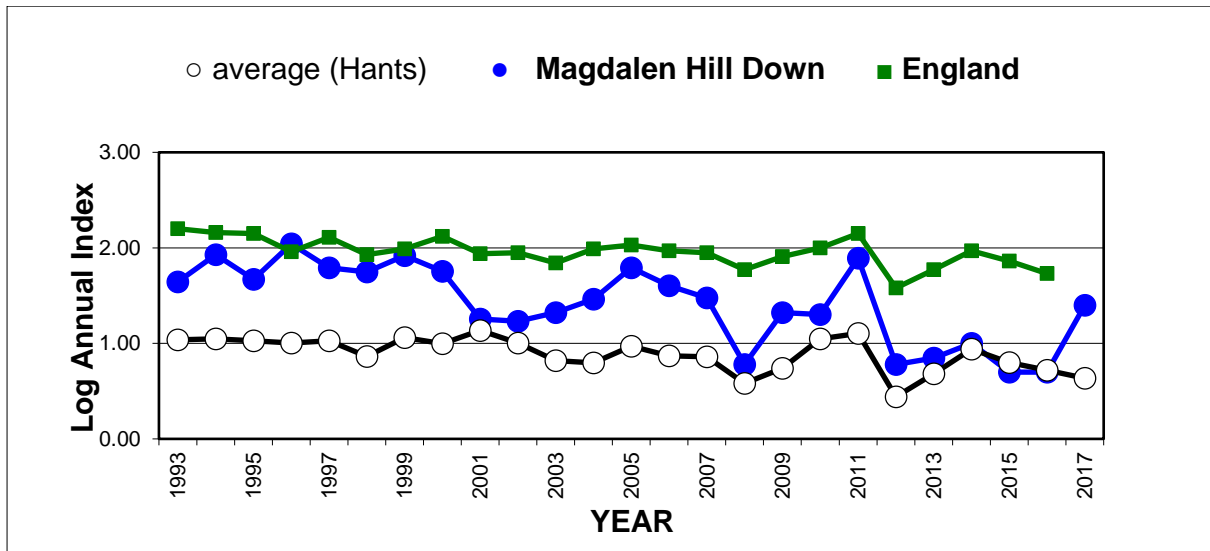

Common Blue (*Polyommatus icarus*)

25 year butterfly species trends for Hampshire & Isle of Wight

Dark Green Fritillary (*Argynnis aglaja*)

25 year butterfly species trends for Hampshire & Isle of Wight

Dingy Skipper (*Erynnis tages*)

25 year butterfly species trends for Hampshire & Isle of Wight

Duke of Burgundy (*Hamearis lucina*)

25 year butterfly species trends for Hampshire & Isle of Wight

Gatekeeper (*Pyronia tithonus*)

25 year butterfly species trends for Hampshire & Isle of Wight

Grayling (*Hipparchia semele*)

25 year butterfly species trends for Hampshire & Isle of Wight

Green Hairstreak (*Callophrys rubi*)

25 year butterfly species trends for Hampshire & Isle of Wight

Green-veined White (*Pieris napi*)

25 year butterfly species trends for Hampshire & Isle of Wight

Grizzled Skipper (*Pyrgus malvae*)

25 year butterfly species trends for Hampshire & Isle of Wight

Holly Blue (*Celastrina argiolus*)

25 year butterfly species trends for Hampshire & Isle of Wight