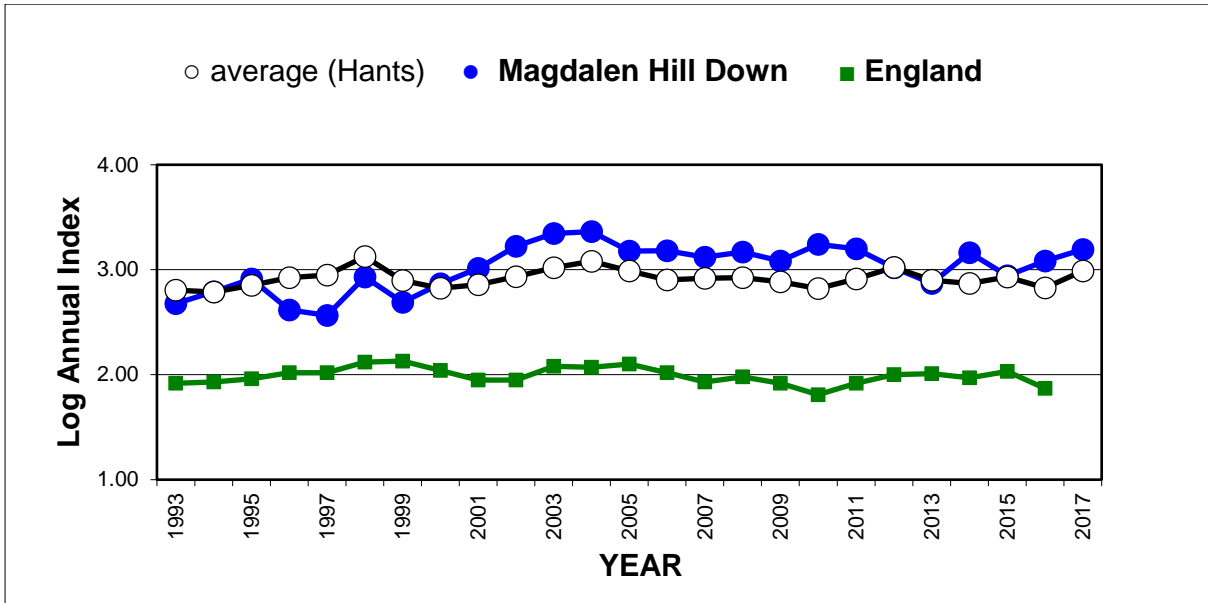

25 year butterfly species trends for Hampshire & Isle of Wight

Grizzled Skipper (*Pyrgus malvae*)

25 year butterfly species trends for Hampshire & Isle of Wight

Holly Blue (*Celastrina argiolus*)

25 year butterfly species trends for Hampshire & Isle of Wight

Large Skipper (*Ochlodes sylvanus*)

25 year butterfly species trends for Hampshire & Isle of Wight

Large White (*Pieris brassicae*)

25 year butterfly species trends for Hampshire & Isle of Wight

Marbled White (*Melanargia galathea*)

25 year butterfly species trends for Hampshire & Isle of Wight

Marsh Fritillary (*Euphydryas aurinia*)

25 year butterfly species trends for Hampshire & Isle of Wight

Meadow Brown (*Maniola jurtina*)

25 year butterfly species trends for Hampshire & Isle of Wight