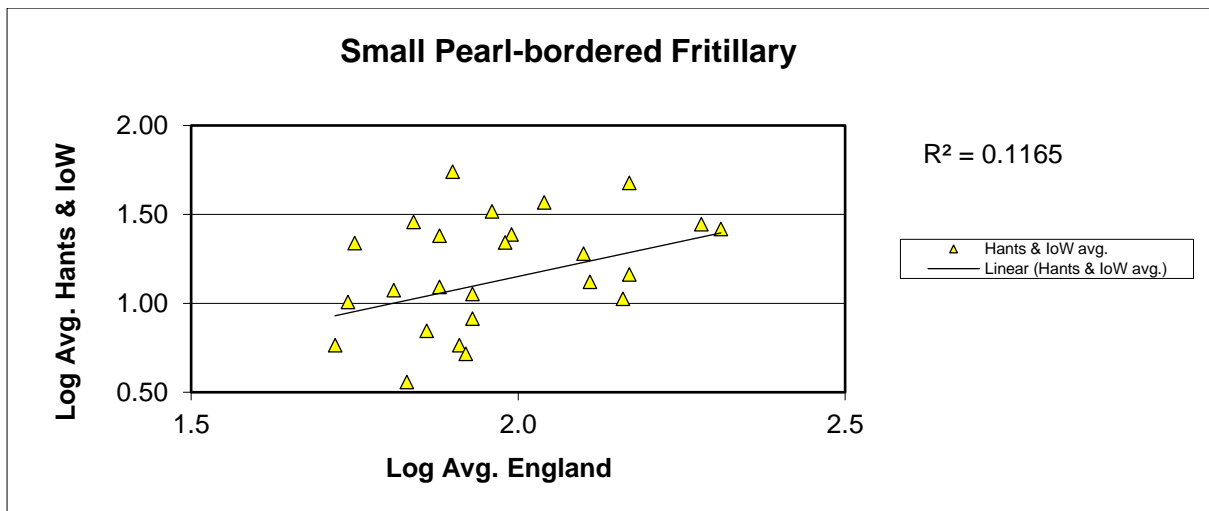

Ringlet (*Aphantopus hyperantus*)

25 year butterfly species trends for Hampshire & Isle of Wight

Silver-spotted Skipper (*Hesperia comma*)

25 year butterfly species trends for Hampshire & Isle of Wight

Silver-studded Blue (*Plebejus argus*)

Small Copper (*Lycaena phlaeas*)

25 year butterfly species trends for Hampshire & Isle of Wight

Small Heath (*Coenonympha pamphilus*)

25 year butterfly species trends for Hampshire & Isle of Wight

Small Pearl-bordered Fritillary (*Boloria selene*)

25 year butterfly species trends for Hampshire & Isle of Wight

Small Skipper (*Thymelicus sylvestris*) + Essex Skipper (*Thymelicus lineola*)

25 year butterfly species trends for Hampshire & Isle of Wight