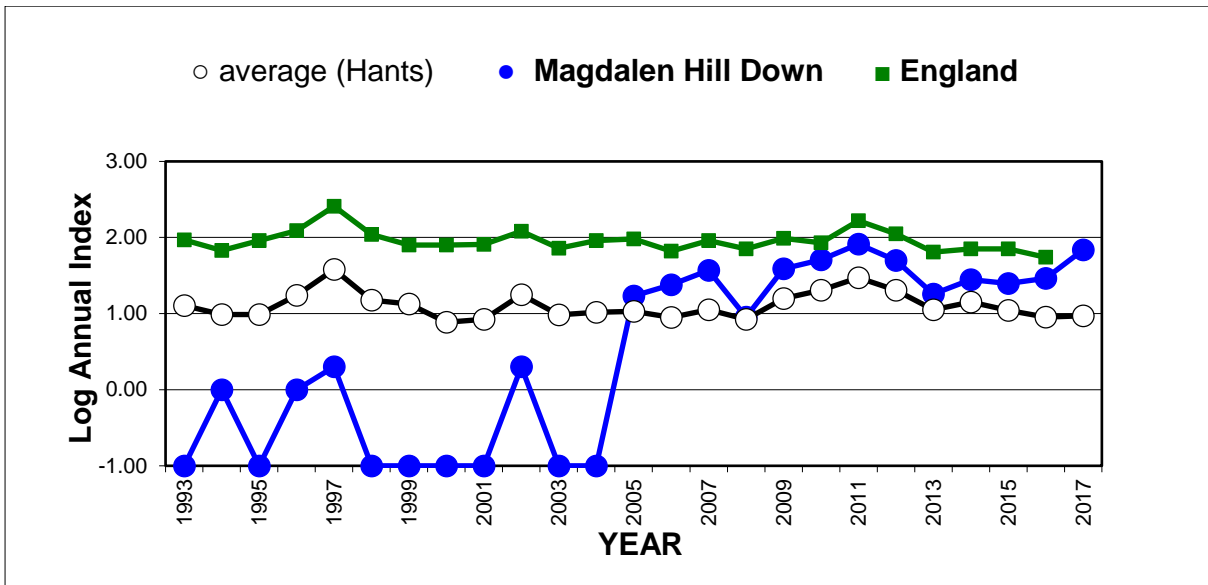

25 year butterfly species trends for Hampshire & Isle of Wight

Duke of Burgundy (*Hamearis lucina*)

25 year butterfly species trends for Hampshire & Isle of Wight

Gatekeeper (*Pyronia tithonus*)

25 year butterfly species trends for Hampshire & Isle of Wight

Grayling (*Hipparchia semele*)

25 year butterfly species trends for Hampshire & Isle of Wight

Green Hairstreak (*Callophrys rubi*)

25 year butterfly species trends for Hampshire & Isle of Wight

Green-veined White (*Pieris napi*)

25 year butterfly species trends for Hampshire & Isle of Wight

Grizzled Skipper (*Pyrgus malvae*)

25 year butterfly species trends for Hampshire & Isle of Wight

Holly Blue (*Celastrina argiolus*)

25 year butterfly species trends for Hampshire & Isle of Wight