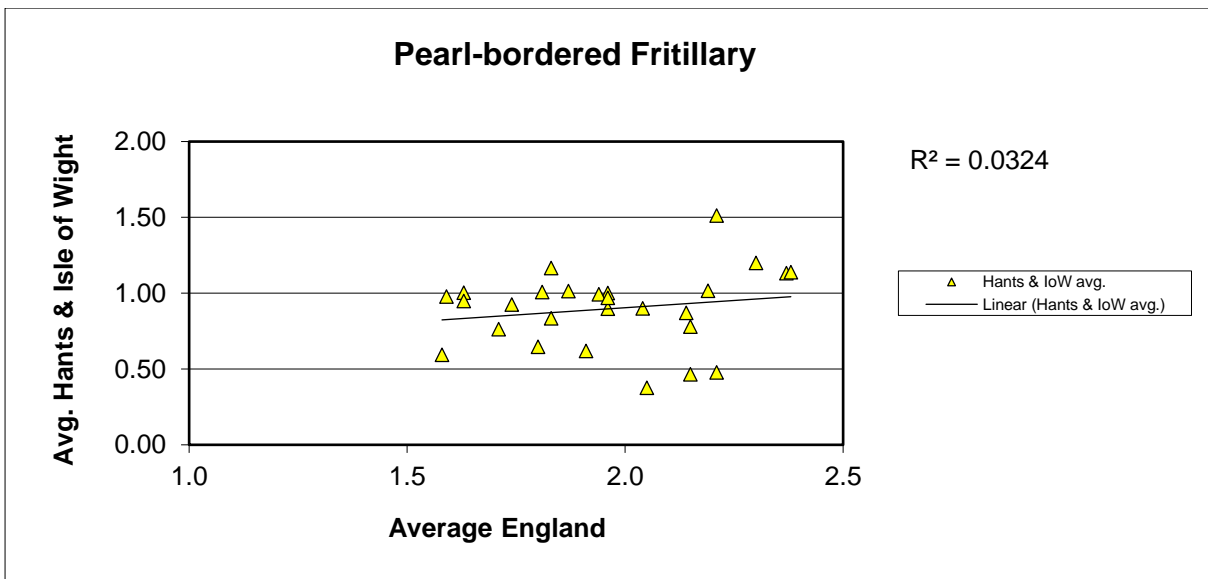

Large Skipper (*Ochlodes sylvanus*)

25 year butterfly species trends for Hampshire & Isle of Wight

Large White (*Pieris brassicae*)

25 year butterfly species trends for Hampshire & Isle of Wight

Marbled White (*Melanargia galathea*)

25 year butterfly species trends for Hampshire & Isle of Wight

Marsh Fritillary (*Euphydryas aurinia*)

25 year butterfly species trends for Hampshire & Isle of Wight

Meadow Brown (*Maniola jurtina*)

25 year butterfly species trends for Hampshire & Isle of Wight

Orange Tip (*Anthocharis cardamines*)

25 year butterfly species trends for Hampshire & Isle of Wight

Painted Lady (*Vanessa cardui*)

25 year butterfly species trends for Hampshire & Isle of Wight

Peacock (*Aglais io*)

25 year butterfly species trends for Hampshire & Isle of Wight

Pearl-bordered Fritillary (*Boloria euphrosyne*)

25 year butterfly species trends for Hampshire & Isle of Wight

Purple Emperor (*Apatura iris*)