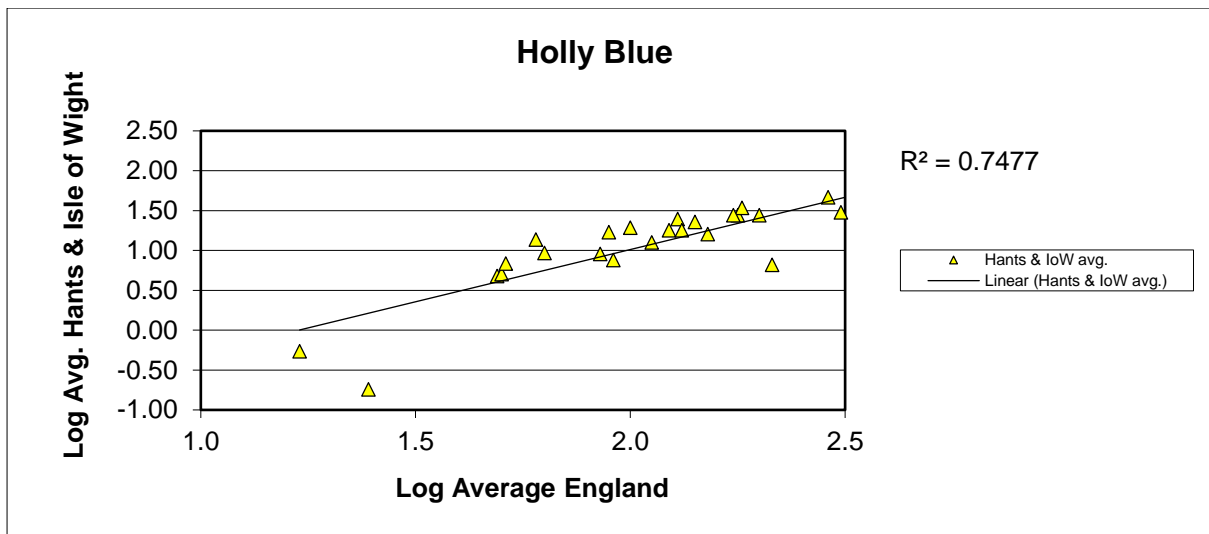

Grayling (*Hipparchia semele*)

25 year butterfly species trends for Hampshire & Isle of Wight

Green Hairstreak (*Callophrys rubi*)

25 year butterfly species trends for Hampshire & Isle of Wight

Green-veined White (*Pieris napi*)

25 year butterfly species trends for Hampshire & Isle of Wight

Grizzled Skipper (*Pyrgus malvae*)

25 year butterfly species trends for Hampshire & Isle of Wight

Holly Blue (*Celastrina argiolus*)

25 year butterfly species trends for Hampshire & Isle of Wight