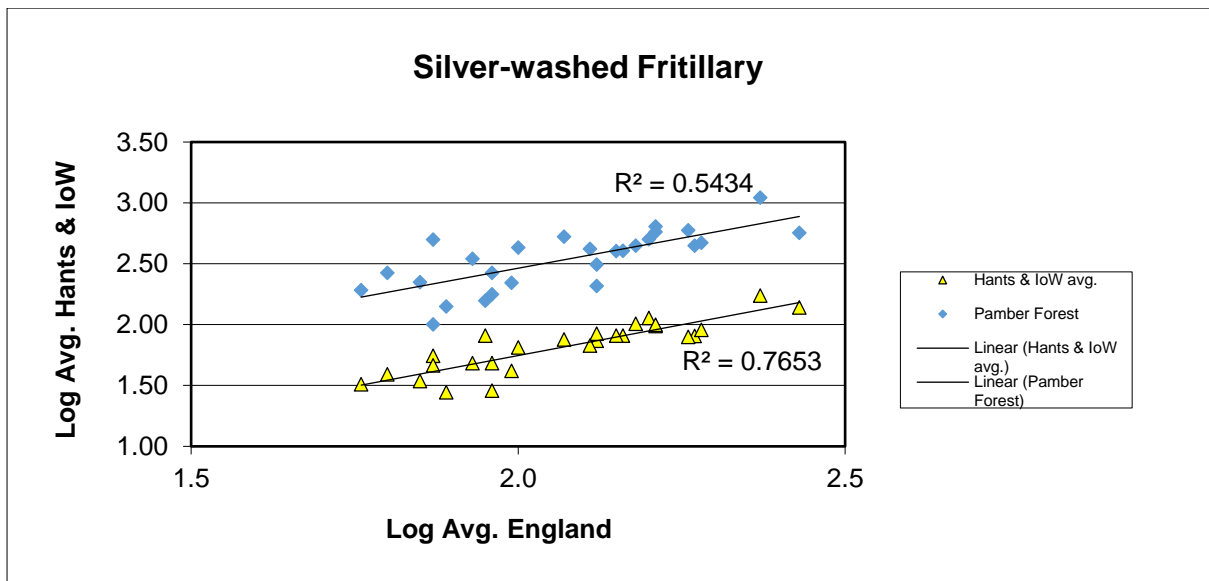

25 year butterfly species trends for Hampshire & Isle of Wight

Purple Hairstreak (*Favonius quercus*)

25 year butterfly species trends for Hampshire & Isle of Wight

Red Admiral (*Vanessa atalanta*)

25 year butterfly species trends for Hampshire & Isle of Wight

Ringlet (*Aphantopus hyperantus*)

25 year butterfly species trends for Hampshire & Isle of Wight

Silver-spotted Skipper (*Hesperia comma*)

25 year butterfly species trends for Hampshire & Isle of Wight

Silver-studded Blue (*Plebejus argus*)

25 year butterfly species trends for Hampshire & Isle of Wight

Silver-washed Fritillary (*Argynnis paphia*)

25 year butterfly species trends for Hampshire & Isle of Wight

Small Blue (*Cupido minimus*)

25 year butterfly species trends for Hampshire & Isle of Wight

Small Copper (*Lycaena phlaeas*)

25 year butterfly species trends for Hampshire & Isle of Wight

Small Heath (*Coenonympha pamphilus*)

25 year butterfly species trends for Hampshire & Isle of Wight

Small Pearl-bordered Fritillary (*Boloria selene*)