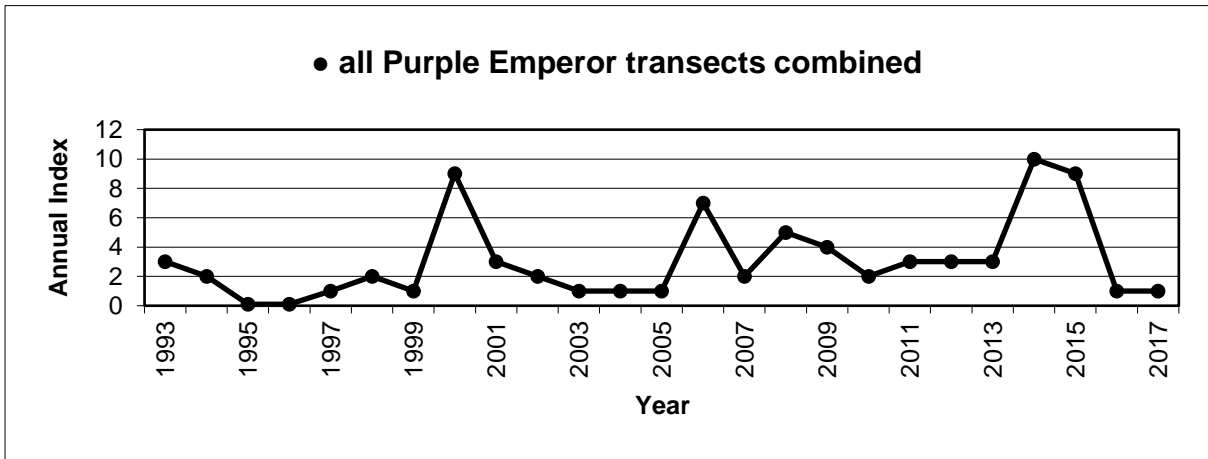

Large Skipper (*Ochlodes sylvanus*)

25 year butterfly species trends for Hampshire & Isle of Wight

Large White (*Pieris brassicae*)

25 year butterfly species trends for Hampshire & Isle of Wight

Marbled White (*Melanargia galathea*)

25 year butterfly species trends for Hampshire & Isle of Wight

Marsh Fritillary (*Euphydryas aurinia*)

25 year butterfly species trends for Hampshire & Isle of Wight

Meadow Brown (*Maniola jurtina*)

25 year butterfly species trends for Hampshire & Isle of Wight

Orange Tip (*Anthocharis cardamines*)

25 year butterfly species trends for Hampshire & Isle of Wight

Painted Lady (*Vanessa cardui*)

25 year butterfly species trends for Hampshire & Isle of Wight

Peacock (*Aglais io*)

25 year butterfly species trends for Hampshire & Isle of Wight

Pearl-bordered Fritillary (*Boloria euphrosyne*)

25 year butterfly species trends for Hampshire & Isle of Wight

Purple Emperor (*Apatura iris*)