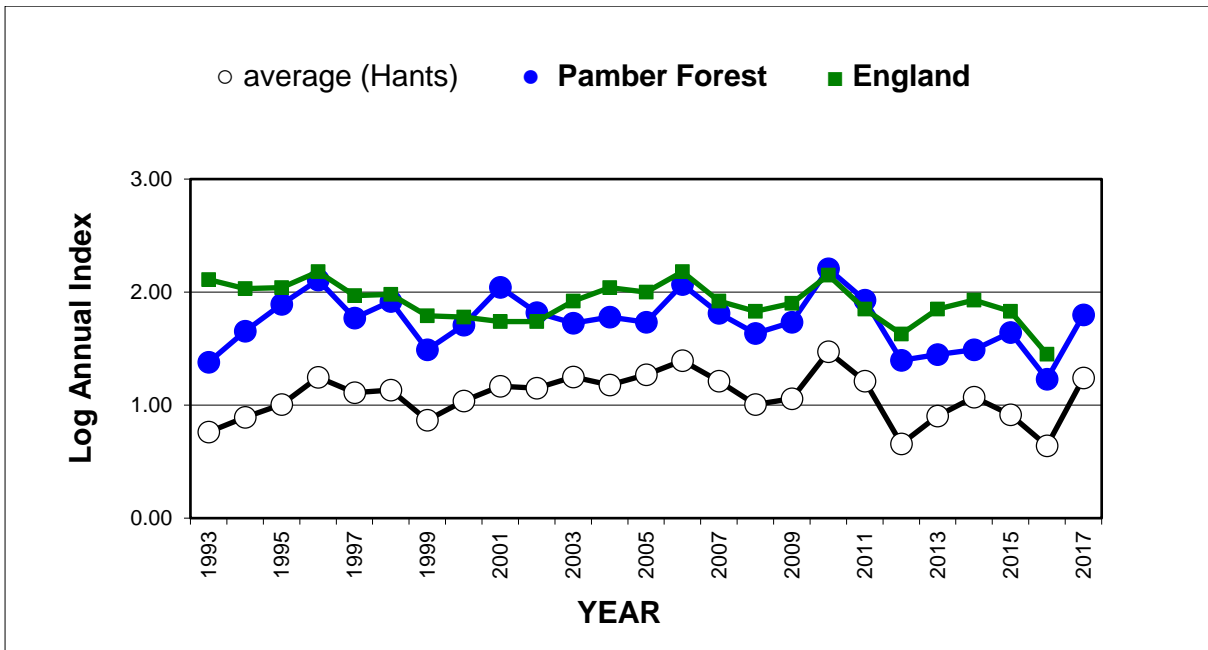

Small Copper (*Lycaena phlaeas*)

25 year butterfly species trends for Hampshire & Isle of Wight

Small Heath (*Coenonympha pamphilus*)

25 year butterfly species trends for Hampshire & Isle of Wight

Small Pearl-bordered Fritillary (*Boloria selene*)

25 year butterfly species trends for Hampshire & Isle of Wight

Small Skipper (*Thymelicus sylvestris*) + Essex Skipper (*Thymelicus lineola*)

25 year butterfly species trends for Hampshire & Isle of Wight

Small Tortoiseshell (*Aglais urticae*)

25 year butterfly species trends for Hampshire & Isle of Wight

Small White (*Pieris rapae*)

25 year butterfly species trends for Hampshire & Isle of Wight

Speckled Wood (*Pararge aegeria*)

25 year butterfly species trends for Hampshire & Isle of Wight

Wall (*Lasiommata megera*)

25 year butterfly species trends for Hampshire & Isle of Wight

White Admiral (*Limenitis camilla*)

25 year butterfly species trends for Hampshire & Isle of Wight