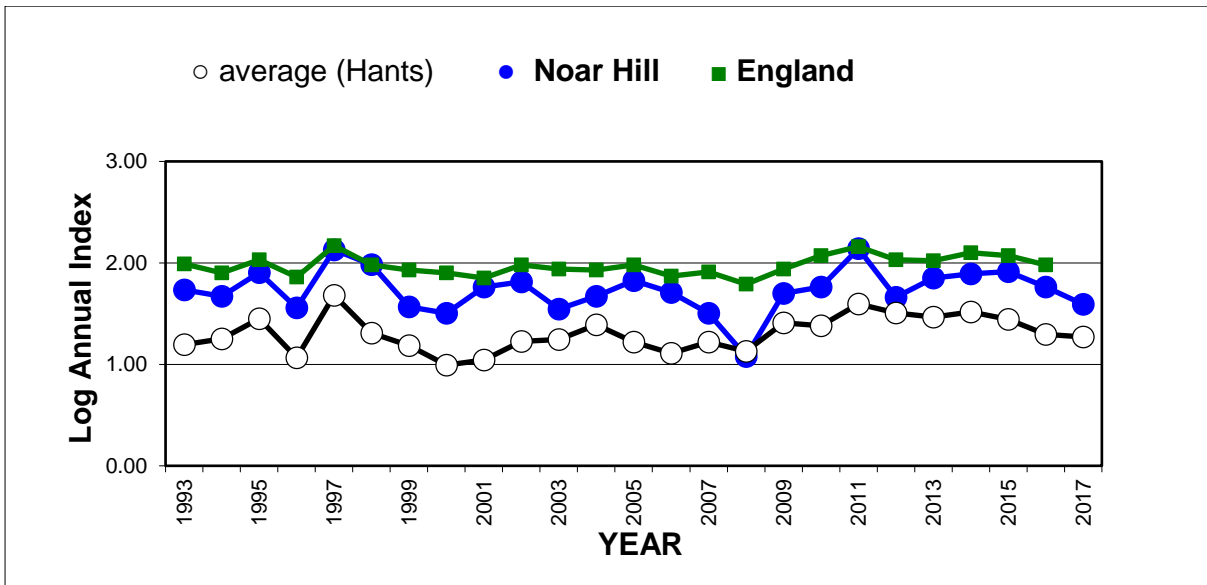

25 year butterfly species trends for Hampshire & Isle of Wight

Clouded Yellow (*Colias croceus*)

25 year butterfly species trends for Hampshire & Isle of Wight

Comma (*Polygonia c-album*)

25 year butterfly species trends for Hampshire & Isle of Wight

Common Blue (*Polyommatus icarus*)

25 year butterfly species trends for Hampshire & Isle of Wight

Dark Green Fritillary (*Argynnis aglaja*)

25 year butterfly species trends for Hampshire & Isle of Wight

Dingy Skipper (*Erynnis tages*)

25 year butterfly species trends for Hampshire & Isle of Wight

Duke of Burgundy (*Hamearis lucina*)

25 year butterfly species trends for Hampshire & Isle of Wight

Gatekeeper (*Pyronia tithonus*)

25 year butterfly species trends for Hampshire & Isle of Wight