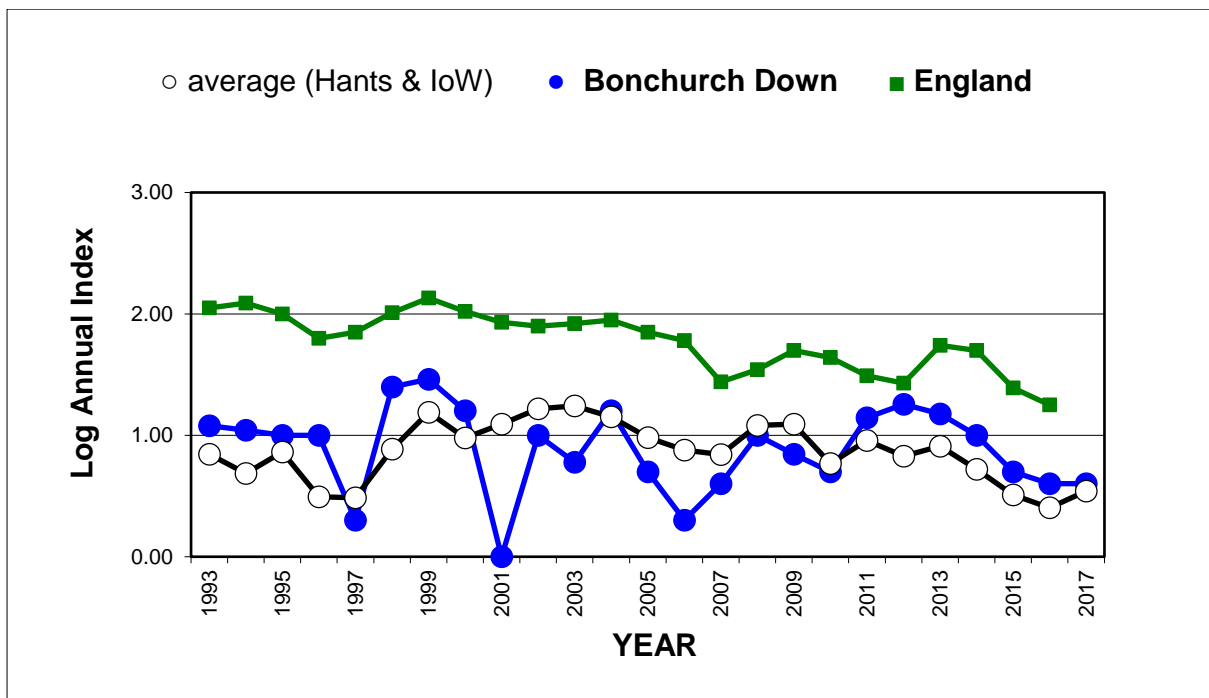

Small Copper (*Lycaena phlaeas*)

25 year butterfly species trends for Hampshire & Isle of Wight

Small Heath (*Coenonympha pamphilus*)

25 year butterfly species trends for Hampshire & Isle of Wight

Small Pearl-bordered Fritillary (*Boloria selene*)

25 year butterfly species trends for Hampshire & Isle of Wight

Small Skipper (*Thymelicus sylvestris*) + Essex Skipper (*Thymelicus lineola*)

25 year butterfly species trends for Hampshire & Isle of Wight

Small Tortoiseshell (*Aglais urticae*)

25 year butterfly species trends for Hampshire & Isle of Wight

Small White (*Pieris rapae*)

25 year butterfly species trends for Hampshire & Isle of Wight

Speckled Wood (*Pararge aegeria*)

25 year butterfly species trends for Hampshire & Isle of Wight

Wall (*Lasiommata megera*)

25 year butterfly species trends for Hampshire & Isle of Wight

White Admiral (*Limenitis camilla*)

25 year butterfly species trends for Hampshire & Isle of Wight