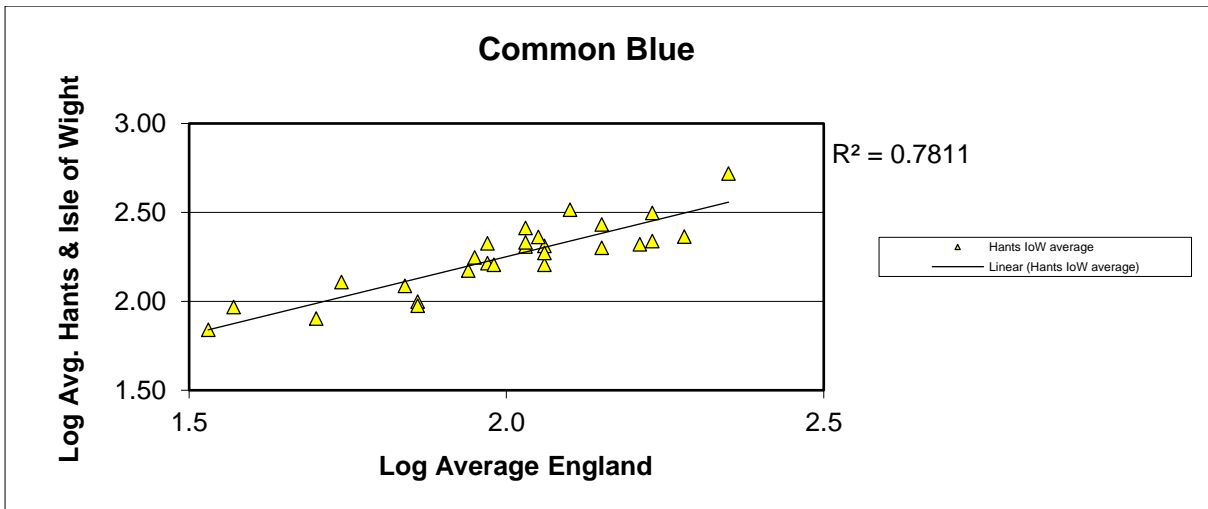

25 year butterfly species trends for Hampshire & Isle of Wight

Common Blue (*Polyommatus icarus*)