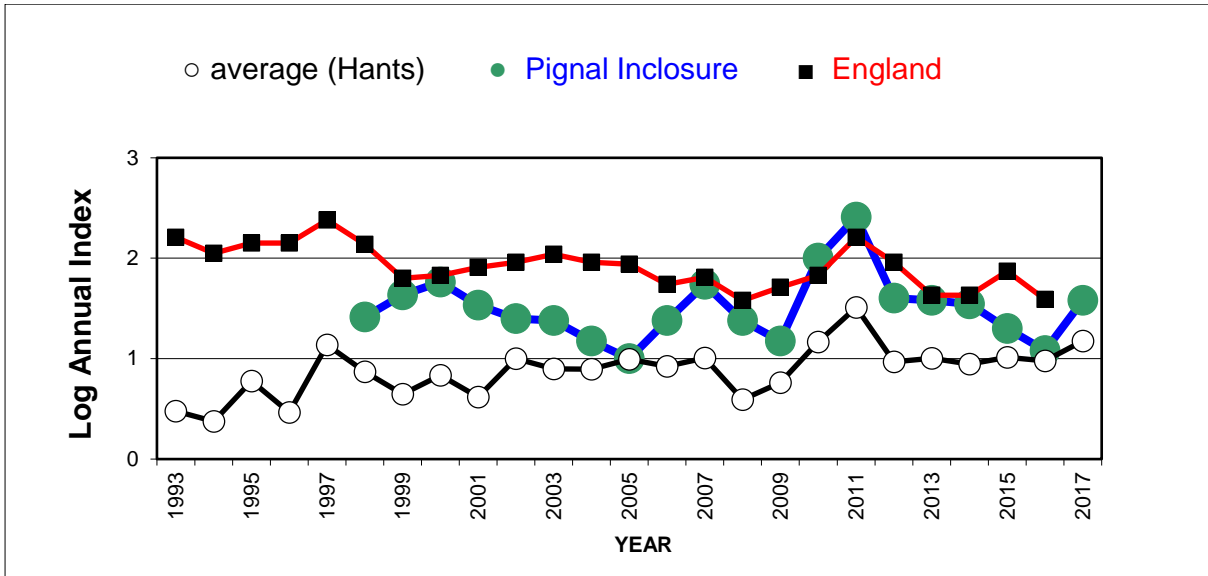

Large Skipper (*Ochlodes sylvanus*)

25 year butterfly species trends for Hampshire & Isle of Wight

Large White (*Pieris brassicae*)

25 year butterfly species trends for Hampshire & Isle of Wight

Marbled White (*Melanargia galathea*)

25 year butterfly species trends for Hampshire & Isle of Wight

Marsh Fritillary (*Euphydryas aurinia*)

25 year butterfly species trends for Hampshire & Isle of Wight

Meadow Brown (*Maniola jurtina*)

25 year butterfly species trends for Hampshire & Isle of Wight

Orange Tip (*Anthocharis cardamines*)

25 year butterfly species trends for Hampshire & Isle of Wight

Painted Lady (*Vanessa cardui*)

25 year butterfly species trends for Hampshire & Isle of Wight

Peacock (*Aglais io*)

25 year butterfly species trends for Hampshire & Isle of Wight

Pearl-bordered Fritillary (*Boloria euphrosyne*)

25 year butterfly species trends for Hampshire & Isle of Wight

Purple Emperor (*Apatura iris*)