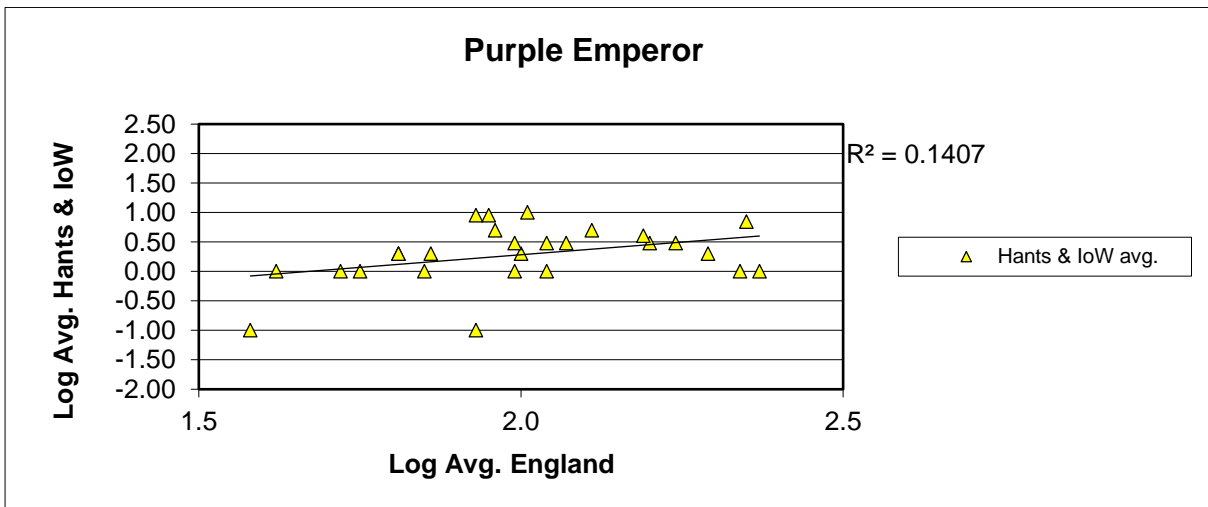

Orange Tip (*Anthocharis cardamines*)

25 year butterfly species trends for Hampshire & Isle of Wight

Painted Lady (*Vanessa cardui*)

25 year butterfly species trends for Hampshire & Isle of Wight

Peacock (*Aglais io*)

25 year butterfly species trends for Hampshire & Isle of Wight

Pearl-bordered Fritillary (*Boloria euphrosyne*)

25 year butterfly species trends for Hampshire & Isle of Wight

Purple Emperor (*Apatura iris*)