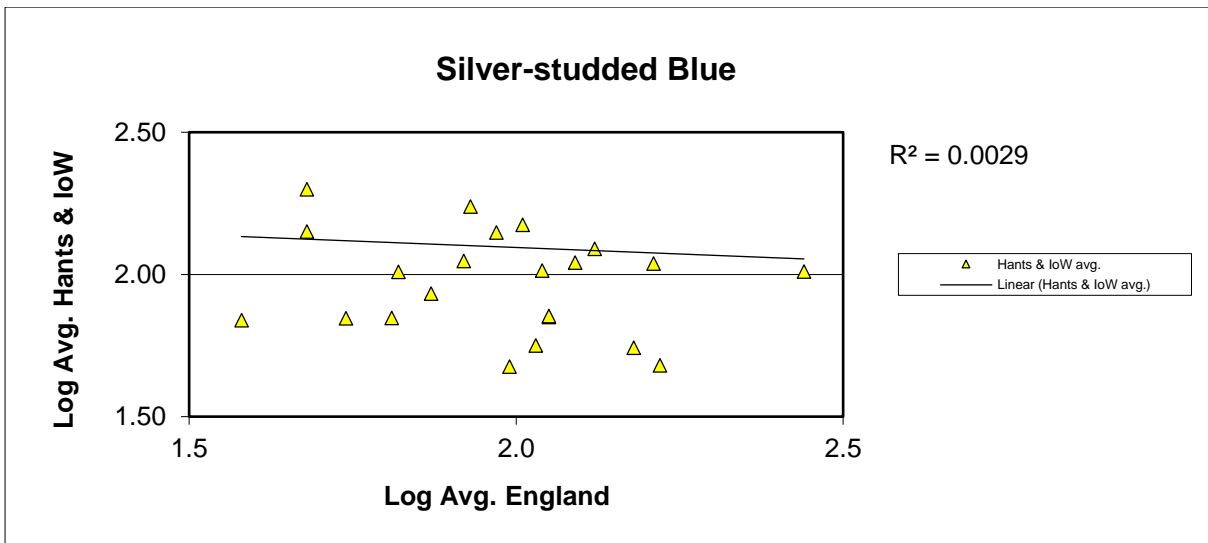

25 year butterfly species trends for Hampshire & Isle of Wight

Purple Hairstreak (*Favonius quercus*)

25 year butterfly species trends for Hampshire & Isle of Wight

Red Admiral (*Vanessa atalanta*)

25 year butterfly species trends for Hampshire & Isle of Wight

Ringlet (*Aphantopus hyperantus*)

25 year butterfly species trends for Hampshire & Isle of Wight

Silver-spotted Skipper (*Hesperia comma*)

25 year butterfly species trends for Hampshire & Isle of Wight

Silver-studded Blue (*Plebejus argus*)