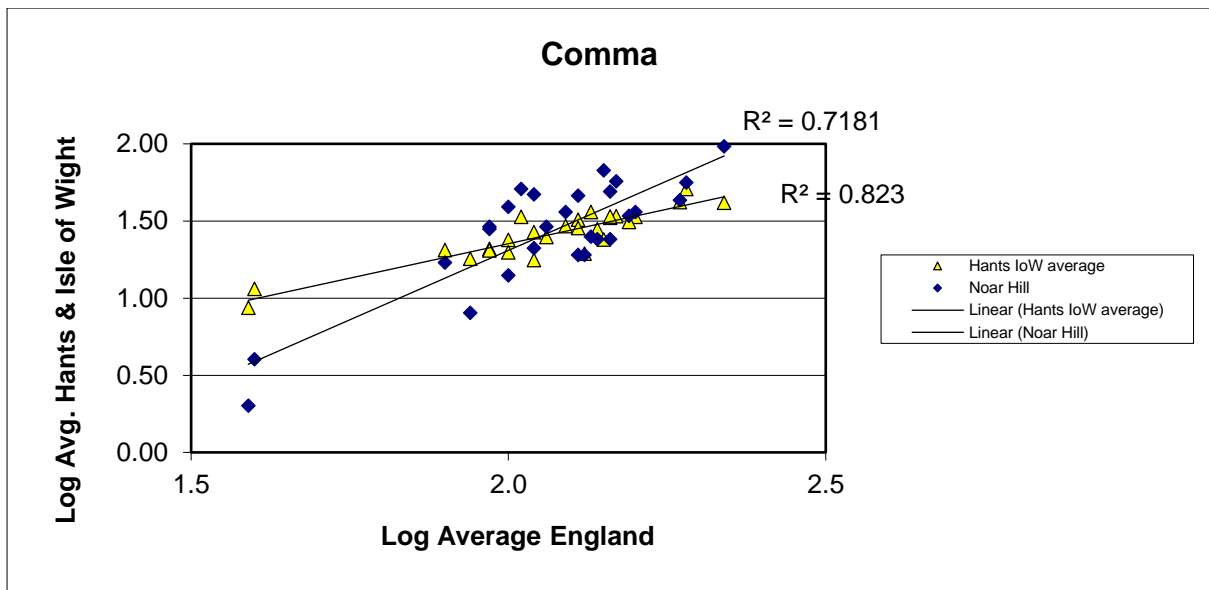

25 year butterfly species trends for Hampshire & Isle of Wight

Comma (*Polygonia c-album*)