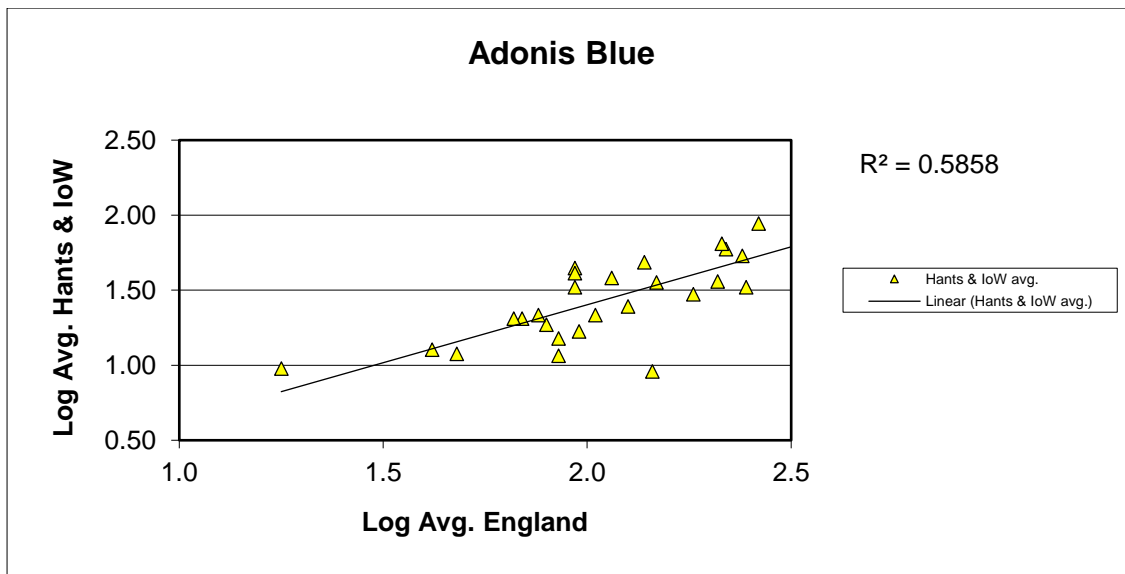

25 year butterfly species trends for Hampshire & Isle of Wight

Adonis Blue (*Polyommatus bellargus*)

25 year butterfly species trends for Hampshire & Isle of Wight

Brimstone (*Gonepteryx rhamni*)

25 year butterfly species trends for Hampshire & Isle of Wight

Brown Argus (*Aricia agestis*)

25 year butterfly species trends for Hampshire & Isle of Wight

Brown Hairstreak (*Thecla betulae*)

25 year butterfly species trends for Hampshire & Isle of Wight

Chalk Hill Blue (*Polyommatus coridon*)