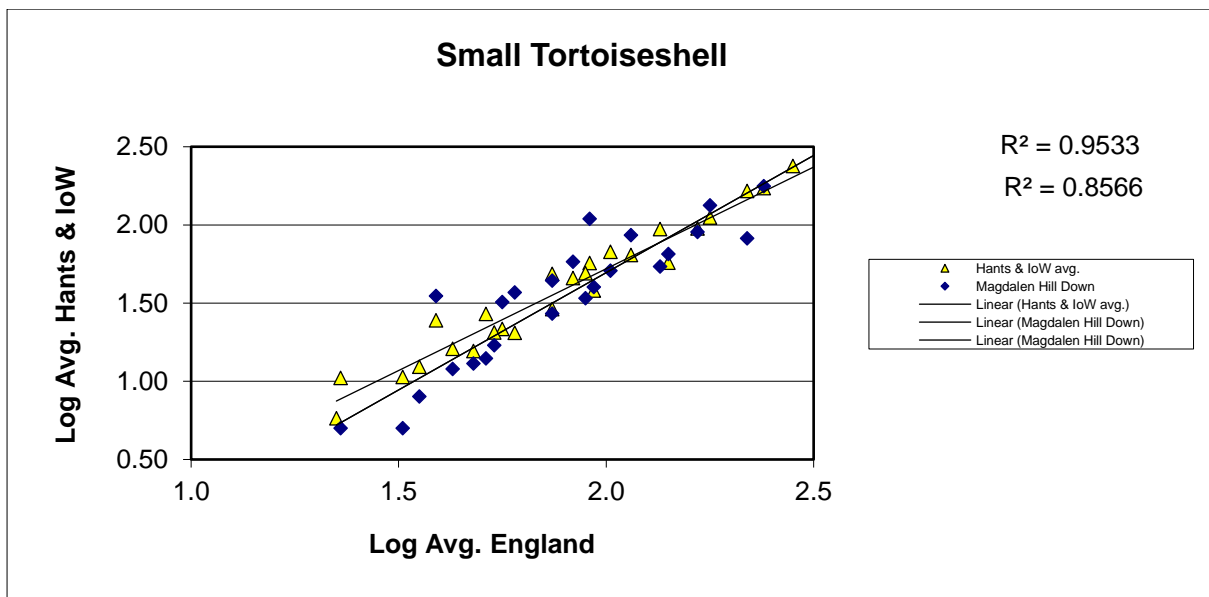

25 year butterfly species trends for Hampshire & Isle of Wight

Small Tortoiseshell (*Aglais urticae*)