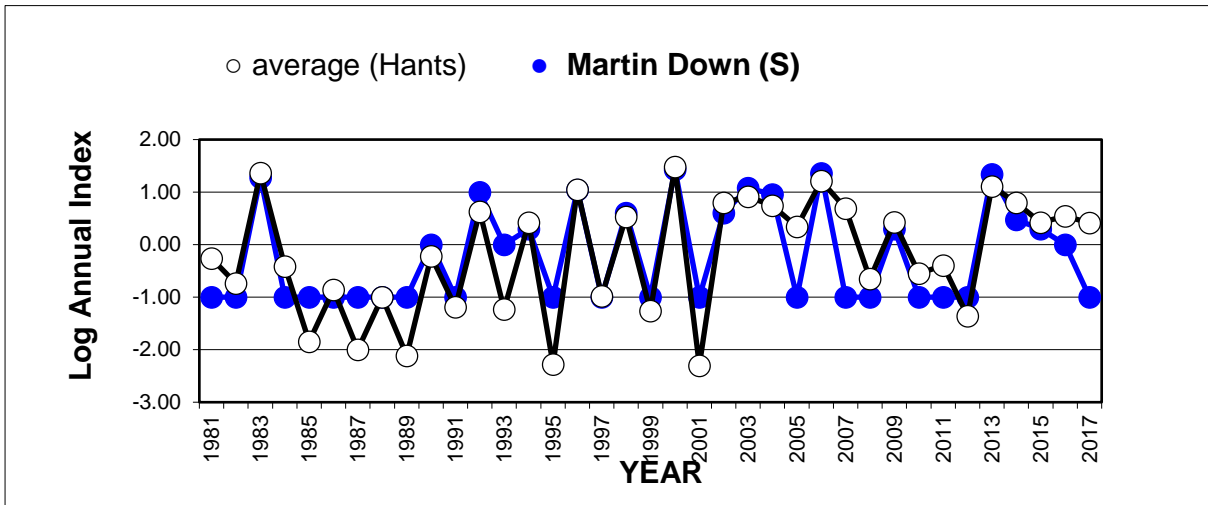

25 year butterfly species trends for Hampshire & Isle of Wight

Adonis Blue (*Polyommatus bellargus*)

25 year butterfly species trends for Hampshire & Isle of Wight

Brimstone (*Gonepteryx rhamni*)

25 year butterfly species trends for Hampshire & Isle of Wight

Brown Argus (*Aricia agestis*)

25 year butterfly species trends for Hampshire & Isle of Wight

Brown Hairstreak (*Thecla betulae*)

25 year butterfly species trends for Hampshire & Isle of Wight

Chalk Hill Blue (*Polyommatus coridon*)

25 year butterfly species trends for Hampshire & Isle of Wight

Clouded Yellow (*Colias croceus*)

25 year butterfly species trends for Hampshire & Isle of Wight

Comma (*Polygonia c-album*)

25 year butterfly species trends for Hampshire & Isle of Wight