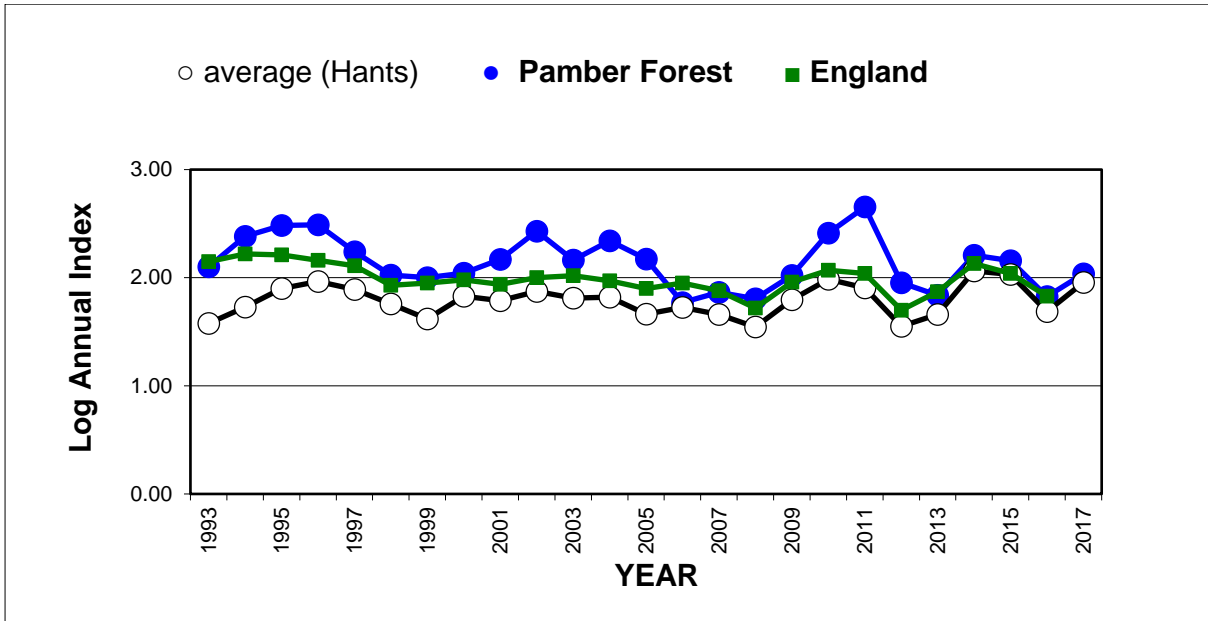

Grayling (*Hipparchia semele*)

25 year butterfly species trends for Hampshire & Isle of Wight

Green Hairstreak (*Callophrys rubi*)

25 year butterfly species trends for Hampshire & Isle of Wight

Green-veined White (*Pieris napi*)

25 year butterfly species trends for Hampshire & Isle of Wight

Grizzled Skipper (*Pyrgus malvae*)

25 year butterfly species trends for Hampshire & Isle of Wight

Holly Blue (*Celastrina argiolus*)

25 year butterfly species trends for Hampshire & Isle of Wight

Large Skipper (*Ochlodes sylvanus*)

25 year butterfly species trends for Hampshire & Isle of Wight

Large White (*Pieris brassicae*)

25 year butterfly species trends for Hampshire & Isle of Wight

Marbled White (*Melanargia galathea*)

25 year butterfly species trends for Hampshire & Isle of Wight

Marsh Fritillary (*Euphydryas aurinia*)

25 year butterfly species trends for Hampshire & Isle of Wight

Meadow Brown (*Maniola jurtina*)

25 year butterfly species trends for Hampshire & Isle of Wight