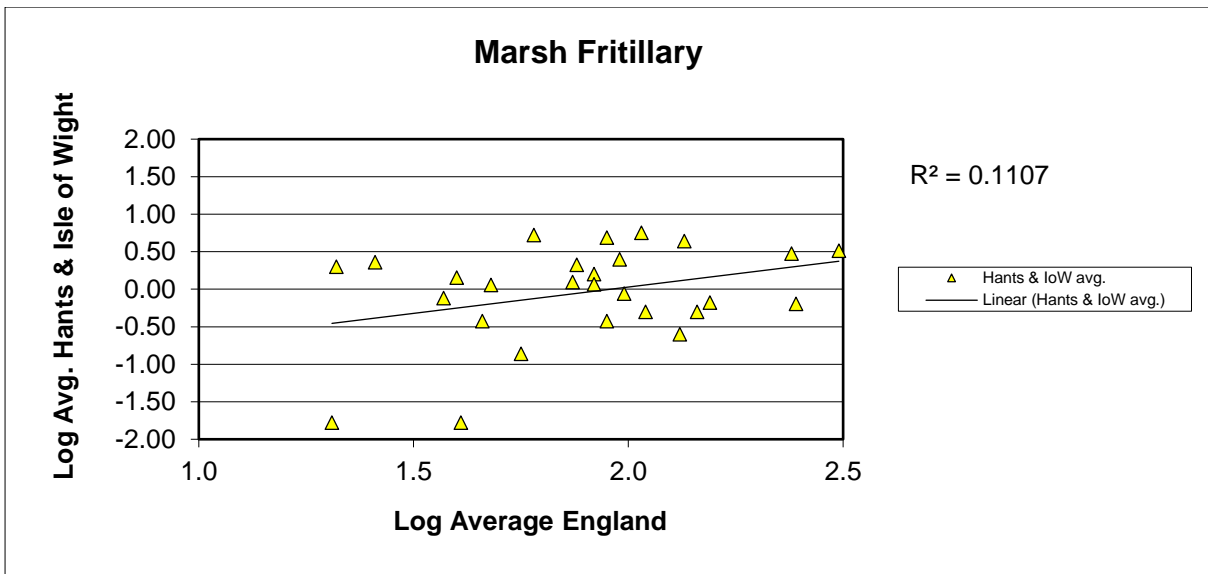

25 year butterfly species trends for Hampshire & Isle of Wight

Grizzled Skipper (*Pyrgus malvae*)

25 year butterfly species trends for Hampshire & Isle of Wight

Holly Blue (*Celastrina argiolus*)

25 year butterfly species trends for Hampshire & Isle of Wight

Large Skipper (*Ochlodes sylvanus*)

25 year butterfly species trends for Hampshire & Isle of Wight

Large White (*Pieris brassicae*)

25 year butterfly species trends for Hampshire & Isle of Wight

Marbled White (*Melanargia galathea*)

25 year butterfly species trends for Hampshire & Isle of Wight

Marsh Fritillary (*Euphydryas aurinia*)

25 year butterfly species trends for Hampshire & Isle of Wight

Meadow Brown (*Maniola jurtina*)

25 year butterfly species trends for Hampshire & Isle of Wight