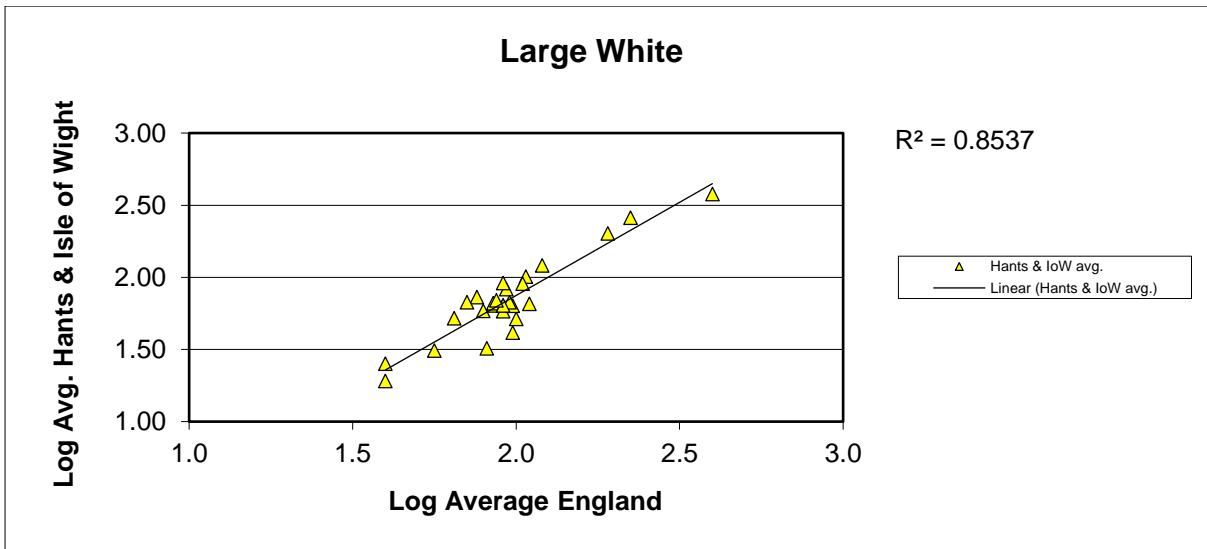

25 year butterfly species trends for Hampshire & Isle of Wight

Grizzled Skipper (*Pyrgus malvae*)

25 year butterfly species trends for Hampshire & Isle of Wight

Holly Blue (*Celastrina argiolus*)

25 year butterfly species trends for Hampshire & Isle of Wight

Large Skipper (*Ochlodes sylvanus*)

25 year butterfly species trends for Hampshire & Isle of Wight

Large White (*Pieris brassicae*)

25 year butterfly species trends for Hampshire & Isle of Wight

Marbled White (*Melanargia galathea*)