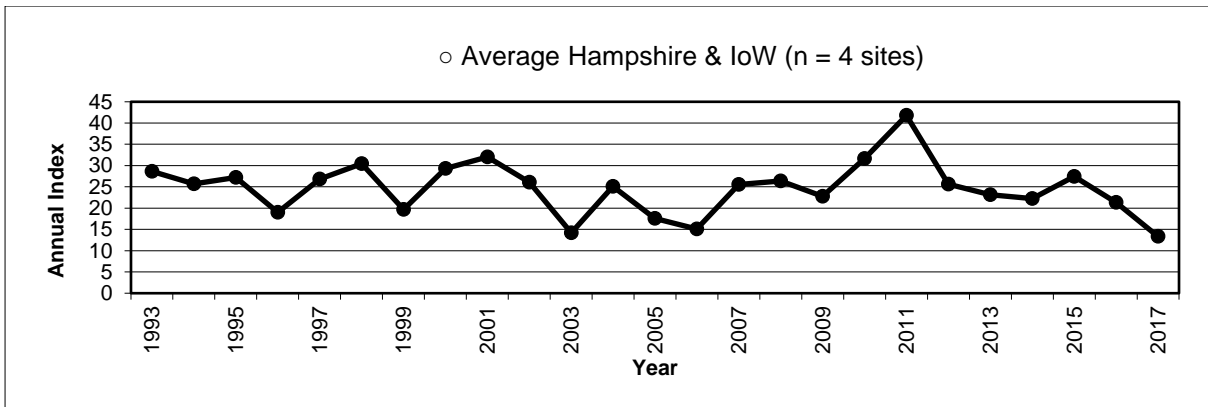

25 year butterfly species trends for Hampshire & Isle of Wight

Duke of Burgundy (*Hamearis lucina*)