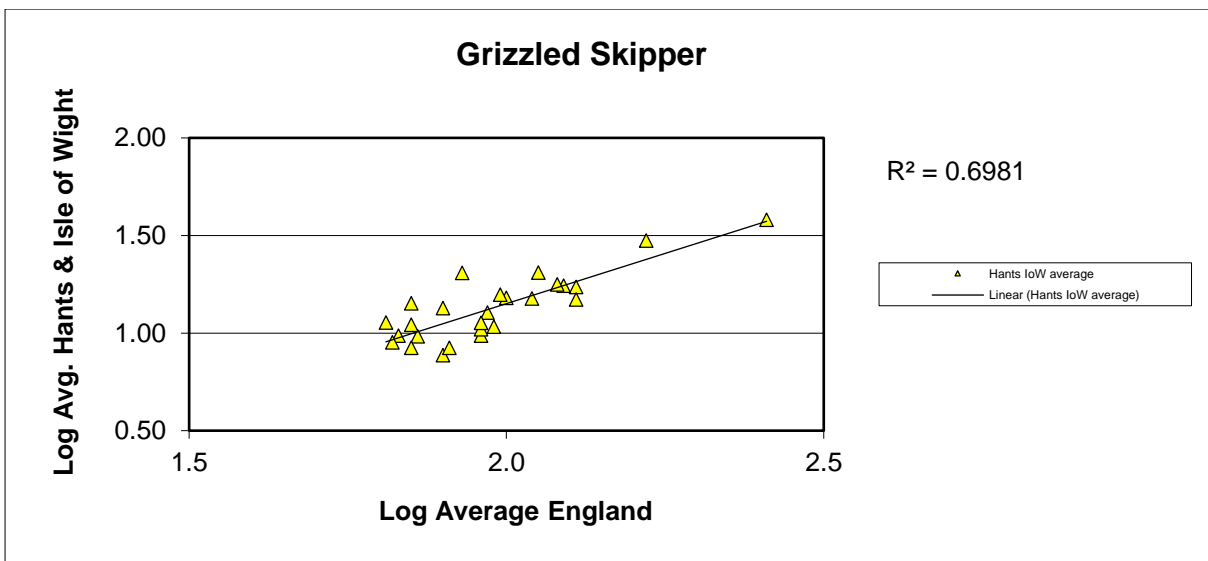

Grayling (*Hipparchia semele*)

25 year butterfly species trends for Hampshire & Isle of Wight

Green Hairstreak (*Callophrys rubi*)

25 year butterfly species trends for Hampshire & Isle of Wight

Green-veined White (*Pieris napi*)

25 year butterfly species trends for Hampshire & Isle of Wight

Grizzled Skipper (*Pyrgus malvae*)

25 year butterfly species trends for Hampshire & Isle of Wight

Holly Blue (*Celastrina argiolus*)

25 year butterfly species trends for Hampshire & Isle of Wight