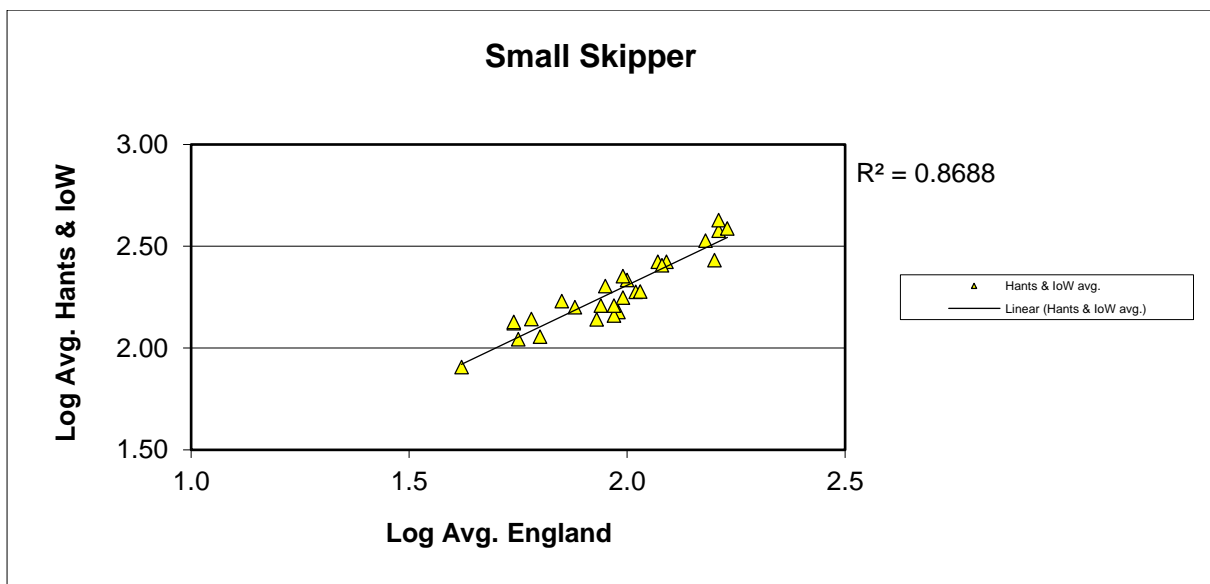

Ringlet (*Aphantopus hyperantus*)

25 year butterfly species trends for Hampshire & Isle of Wight

Silver-spotted Skipper (*Hesperia comma*)

25 year butterfly species trends for Hampshire & Isle of Wight

Silver-studded Blue (*Plebejus argus*)

25 year butterfly species trends for Hampshire & Isle of Wight

Silver-washed Fritillary (*Argynnis paphia*)

25 year butterfly species trends for Hampshire & Isle of Wight

Small Blue (*Cupido minimus*)

25 year butterfly species trends for Hampshire & Isle of Wight

Small Copper (*Lycaena phlaeas*)

25 year butterfly species trends for Hampshire & Isle of Wight

Small Heath (*Coenonympha pamphilus*)

25 year butterfly species trends for Hampshire & Isle of Wight

Small Pearl-bordered Fritillary (*Boloria selene*)

25 year butterfly species trends for Hampshire & Isle of Wight

Small Skipper (*Thymelicus sylvestris*) + Essex Skipper (*Thymelicus lineola*)

25 year butterfly species trends for Hampshire & Isle of Wight