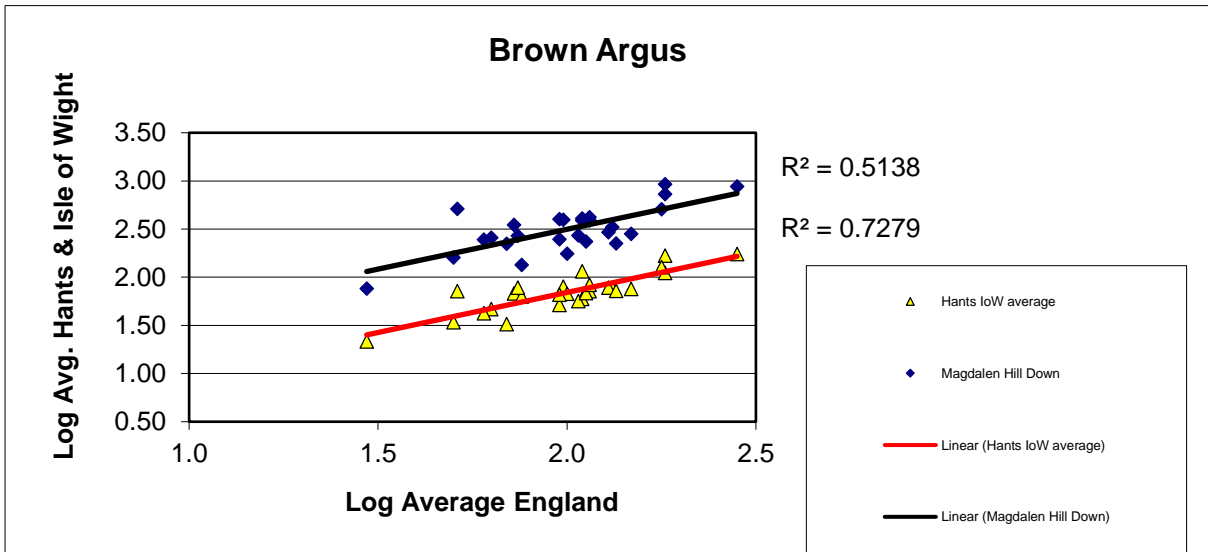

25 year butterfly species trends for Hampshire & Isle of Wight

Brown Argus (*Aricia agestis*)