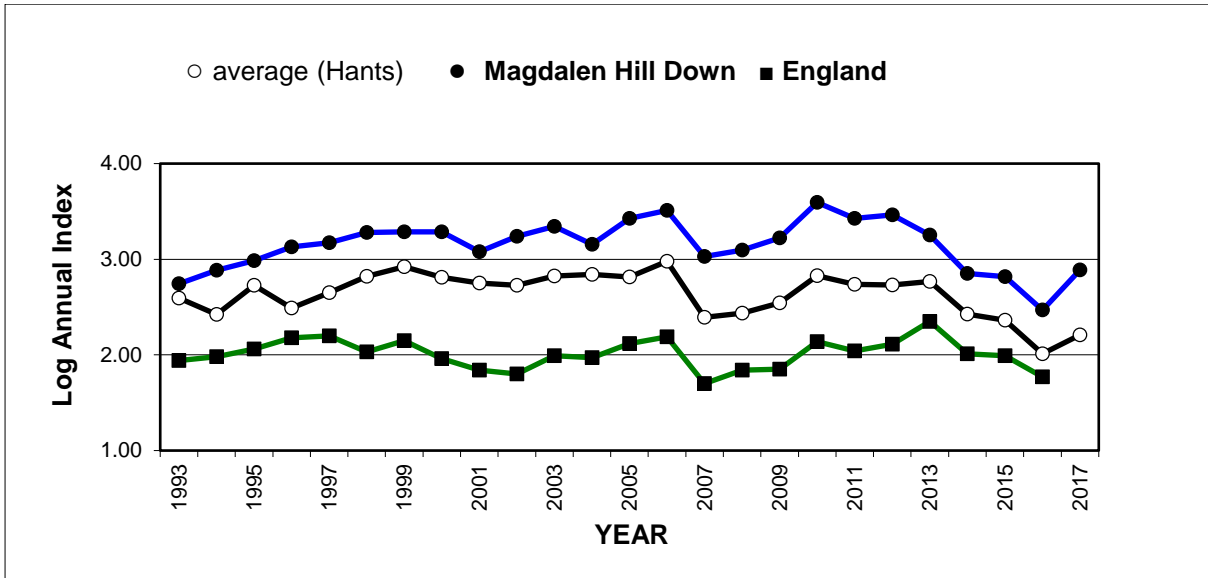

25 year butterfly species trends for Hampshire & Isle of Wight

Adonis Blue (*Polyommatus bellargus*)

25 year butterfly species trends for Hampshire & Isle of Wight

Brimstone (*Gonepteryx rhamni*)

25 year butterfly species trends for Hampshire & Isle of Wight

Brown Argus (*Aricia agestis*)

25 year butterfly species trends for Hampshire & Isle of Wight

Brown Hairstreak (*Thecla betulae*)

25 year butterfly species trends for Hampshire & Isle of Wight

Chalk Hill Blue (*Polyommatus coridon*)

25 year butterfly species trends for Hampshire & Isle of Wight

Clouded Yellow (*Colias croceus*)

25 year butterfly species trends for Hampshire & Isle of Wight

Comma (*Polygonia c-album*)

25 year butterfly species trends for Hampshire & Isle of Wight