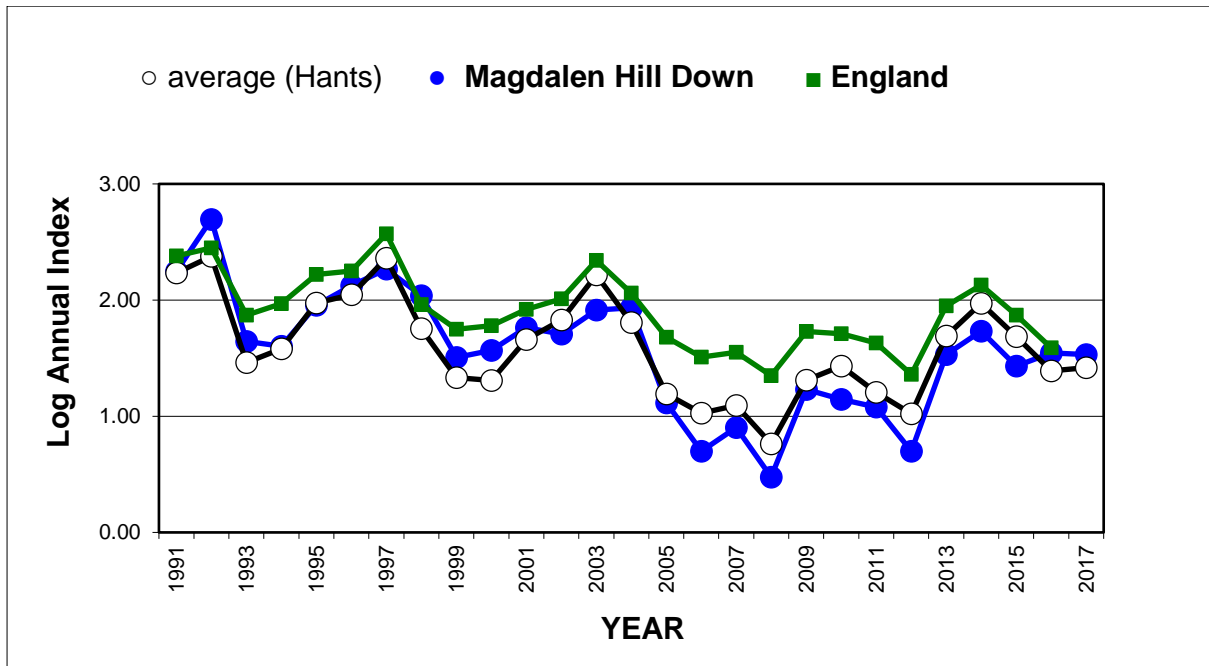

25 year butterfly species trends for Hampshire & Isle of Wight

Small Tortoiseshell (*Aglais urticae*)