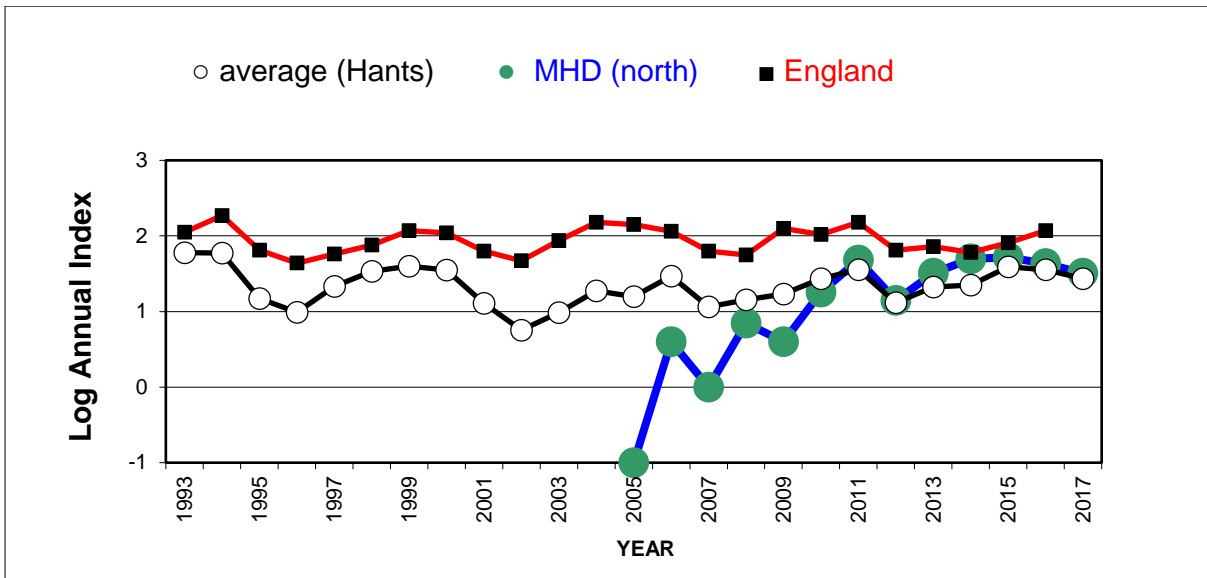

25 year butterfly species trends for Hampshire & Isle of Wight

Pearl-bordered Fritillary (*Boloria euphrosyne*)

25 year butterfly species trends for Hampshire & Isle of Wight

Purple Emperor (*Apatura iris*)

25 year butterfly species trends for Hampshire & Isle of Wight

Purple Hairstreak (*Favonius quercus*)

25 year butterfly species trends for Hampshire & Isle of Wight

Red Admiral (*Vanessa atalanta*)

25 year butterfly species trends for Hampshire & Isle of Wight

Ringlet (*Aphantopus hyperantus*)

25 year butterfly species trends for Hampshire & Isle of Wight

Silver-spotted Skipper (*Hesperia comma*)

25 year butterfly species trends for Hampshire & Isle of Wight

Silver-studded Blue (*Plebejus argus*)

25 year butterfly species trends for Hampshire & Isle of Wight

Silver-washed Fritillary (*Argynnis paphia*)

25 year butterfly species trends for Hampshire & Isle of Wight

Small Blue (*Cupido minimus*)

25 year butterfly species trends for Hampshire & Isle of Wight