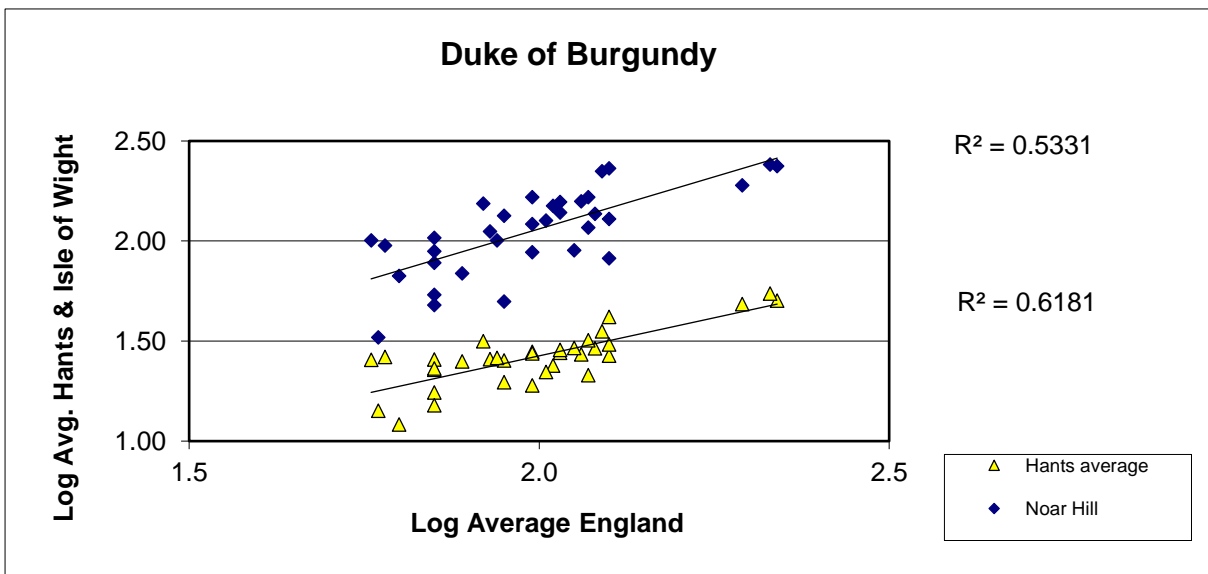

25 year butterfly species trends for Hampshire & Isle of Wight

Duke of Burgundy (*Hamearis lucina*)