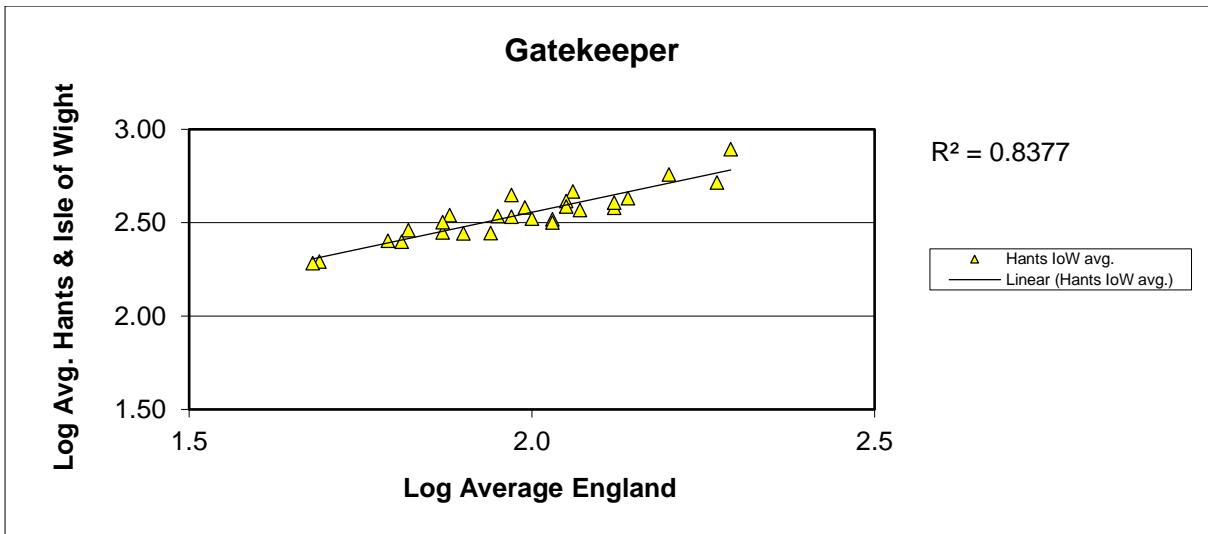

25 year butterfly species trends for Hampshire & Isle of Wight

Gatekeeper (*Pyronia tithonus*)