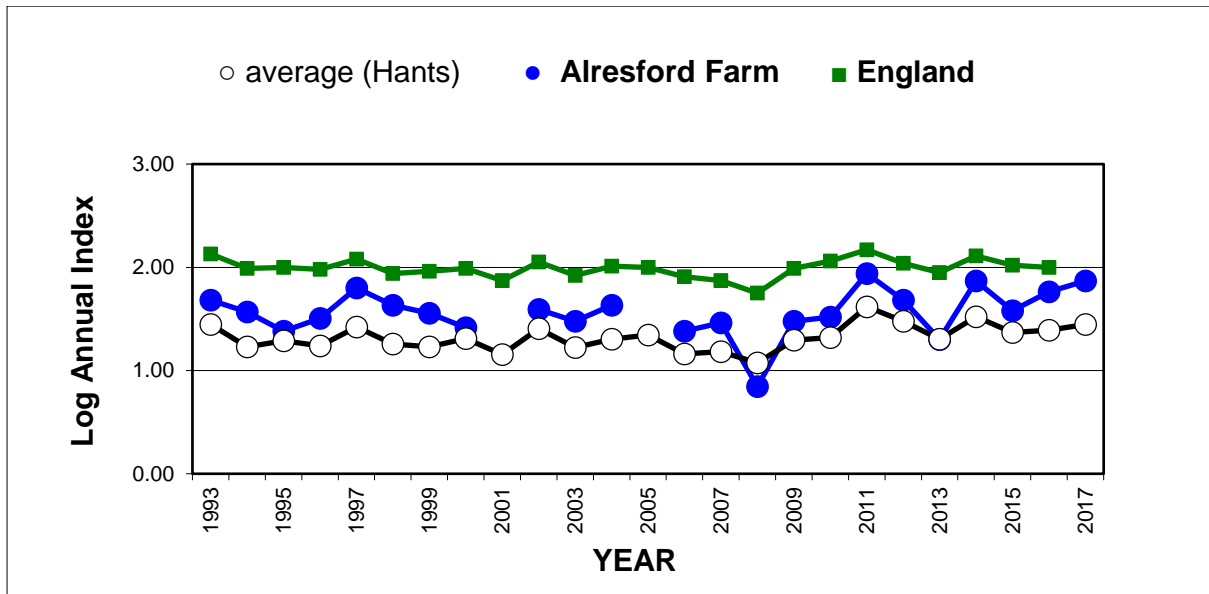

25 year butterfly species trends for Hampshire & Isle of Wight

Grizzled Skipper (*Pyrgus malvae*)

25 year butterfly species trends for Hampshire & Isle of Wight

Holly Blue (*Celastrina argiolus*)

25 year butterfly species trends for Hampshire & Isle of Wight

Large Skipper (*Ochlodes sylvanus*)

25 year butterfly species trends for Hampshire & Isle of Wight

Large White (*Pieris brassicae*)

25 year butterfly species trends for Hampshire & Isle of Wight

Marbled White (*Melanargia galathea*)

25 year butterfly species trends for Hampshire & Isle of Wight

Marsh Fritillary (*Euphydryas aurinia*)

25 year butterfly species trends for Hampshire & Isle of Wight

Meadow Brown (*Maniola jurtina*)

25 year butterfly species trends for Hampshire & Isle of Wight

Orange Tip (*Anthocharis cardamines*)

25 year butterfly species trends for Hampshire & Isle of Wight

Painted Lady (*Vanessa cardui*)

25 year butterfly species trends for Hampshire & Isle of Wight

Peacock (*Aglais io*)