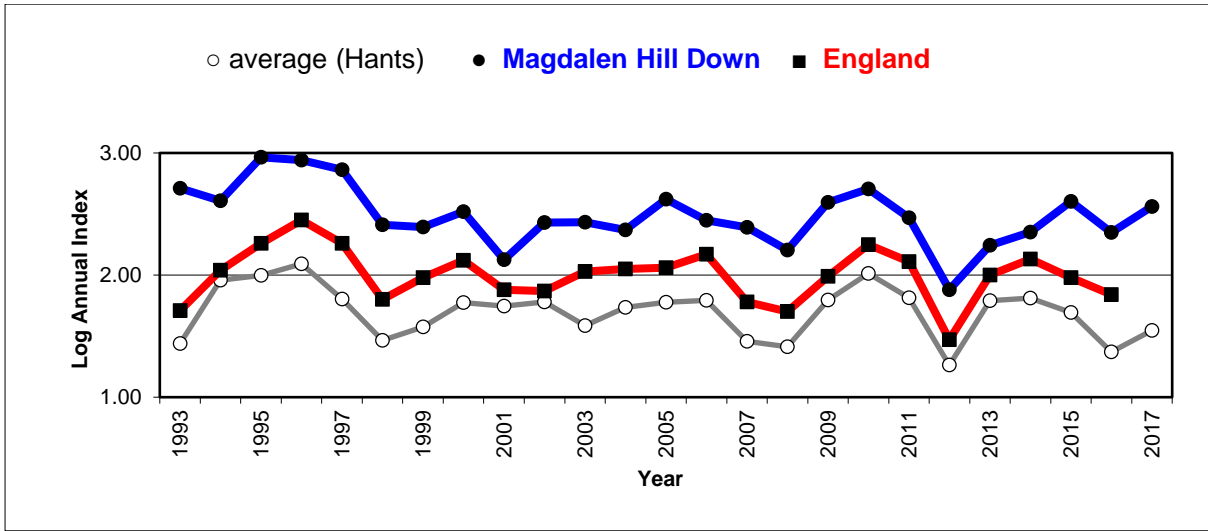

25 year butterfly species trends for Hampshire & Isle of Wight

Adonis Blue (*Polyommatus bellargus*)

25 year butterfly species trends for Hampshire & Isle of Wight

Brimstone (*Gonepteryx rhamni*)

25 year butterfly species trends for Hampshire & Isle of Wight

Brown Argus (*Aricia agestis*)

25 year butterfly species trends for Hampshire & Isle of Wight

Brown Hairstreak (*Thecla betulae*)

25 year butterfly species trends for Hampshire & Isle of Wight

Chalk Hill Blue (*Polyommatus coridon*)