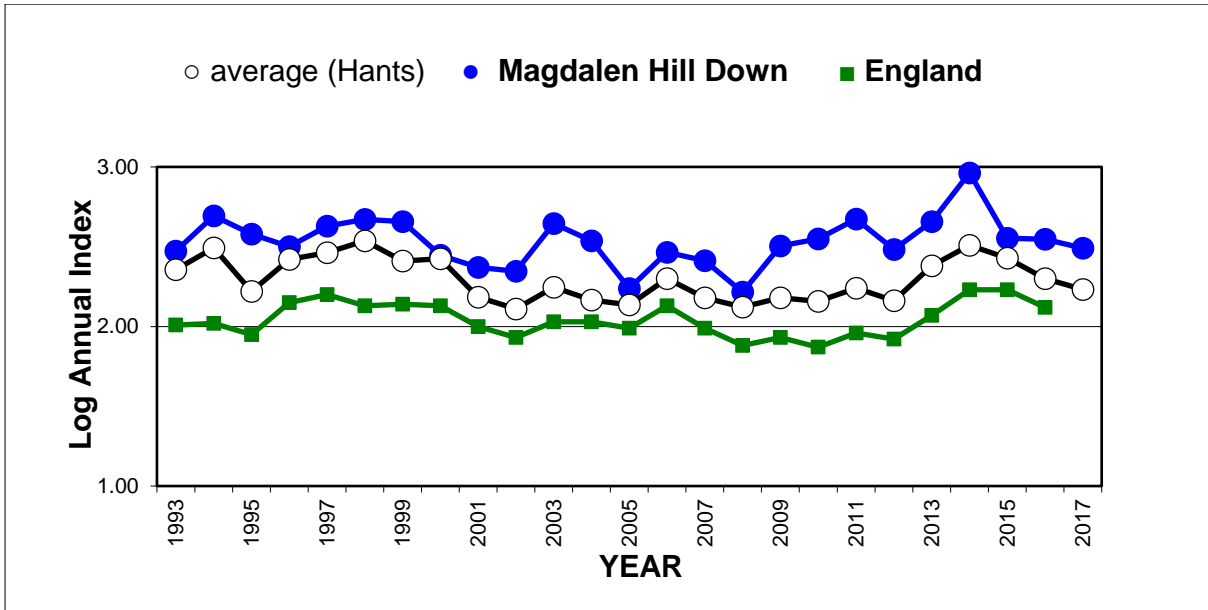

25 year butterfly species trends for Hampshire & Isle of Wight

Grizzled Skipper (*Pyrgus malvae*)

25 year butterfly species trends for Hampshire & Isle of Wight

Holly Blue (*Celastrina argiolus*)

25 year butterfly species trends for Hampshire & Isle of Wight

Large Skipper (*Ochlodes sylvanus*)

25 year butterfly species trends for Hampshire & Isle of Wight

Large White (*Pieris brassicae*)

25 year butterfly species trends for Hampshire & Isle of Wight

Marbled White (*Melanargia galathea*)

25 year butterfly species trends for Hampshire & Isle of Wight

Marsh Fritillary (*Euphydryas aurinia*)

25 year butterfly species trends for Hampshire & Isle of Wight

Meadow Brown (*Maniola jurtina*)

25 year butterfly species trends for Hampshire & Isle of Wight