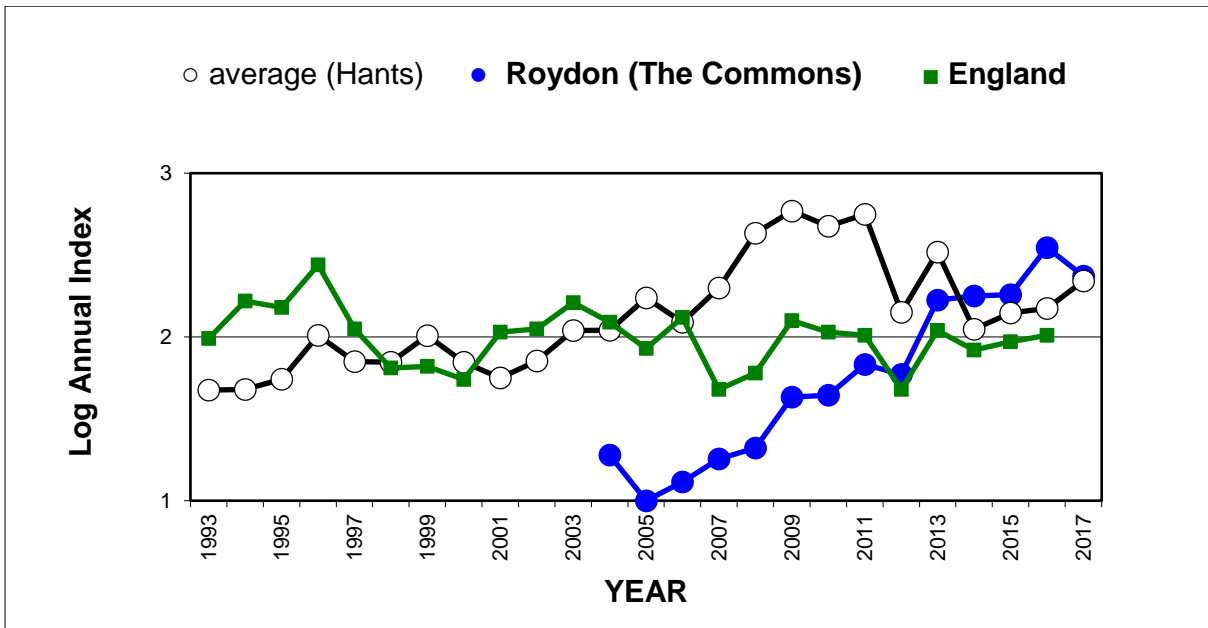

25 year butterfly species trends for Hampshire & Isle of Wight

Pearl-bordered Fritillary (*Boloria euphrosyne*)

25 year butterfly species trends for Hampshire & Isle of Wight

Purple Emperor (*Apatura iris*)

25 year butterfly species trends for Hampshire & Isle of Wight

Purple Hairstreak (*Favonius quercus*)

25 year butterfly species trends for Hampshire & Isle of Wight

Red Admiral (*Vanessa atalanta*)

25 year butterfly species trends for Hampshire & Isle of Wight

Ringlet (*Aphantopus hyperantus*)

25 year butterfly species trends for Hampshire & Isle of Wight

Silver-spotted Skipper (*Hesperia comma*)

25 year butterfly species trends for Hampshire & Isle of Wight

Silver-studded Blue (*Plebejus argus*)

25 year butterfly species trends for Hampshire & Isle of Wight

Silver-washed Fritillary (*Argynnis paphia*)

25 year butterfly species trends for Hampshire & Isle of Wight

Small Blue (*Cupido minimus*)

25 year butterfly species trends for Hampshire & Isle of Wight