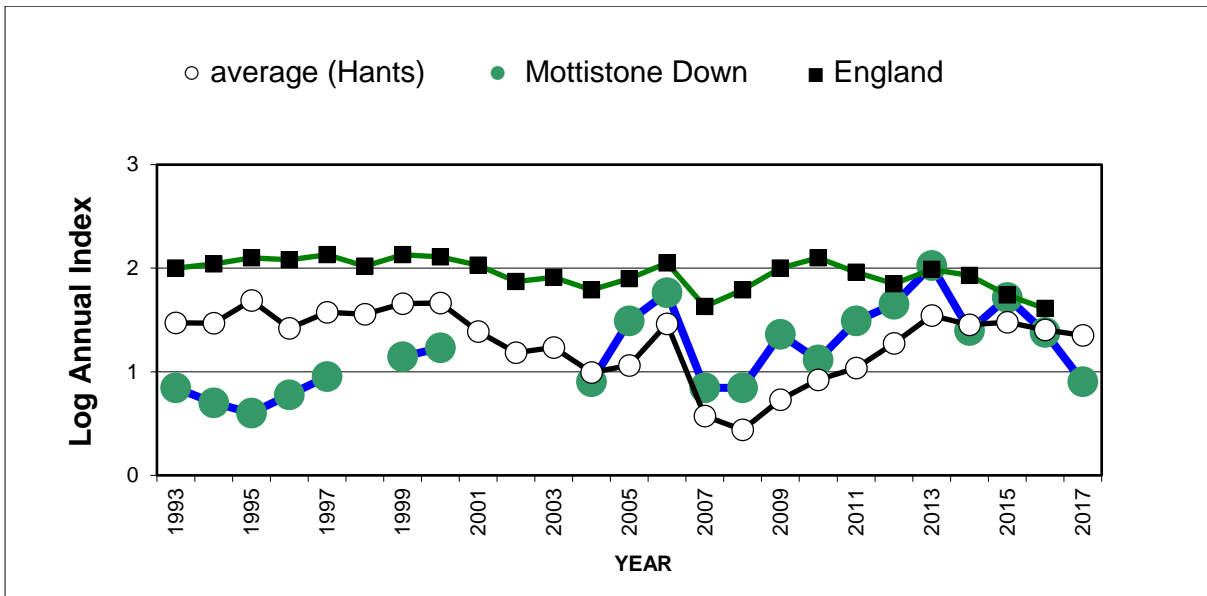

Common Blue (*Polyommatus icarus*)

25 year butterfly species trends for Hampshire & Isle of Wight

Dark Green Fritillary (*Argynnis aglaja*)

25 year butterfly species trends for Hampshire & Isle of Wight

Dingy Skipper (*Erynnis tages*)

25 year butterfly species trends for Hampshire & Isle of Wight

Duke of Burgundy (*Hamearis lucina*)

25 year butterfly species trends for Hampshire & Isle of Wight

Gatekeeper (*Pyronia tithonus*)

25 year butterfly species trends for Hampshire & Isle of Wight

Grayling (*Hipparchia semele*)

25 year butterfly species trends for Hampshire & Isle of Wight

Green Hairstreak (*Callophrys rubi*)

25 year butterfly species trends for Hampshire & Isle of Wight

Green-veined White (*Pieris napi*)

25 year butterfly species trends for Hampshire & Isle of Wight

Grizzled Skipper (*Pyrgus malvae*)

25 year butterfly species trends for Hampshire & Isle of Wight

Holly Blue (*Celastrina argiolus*)

25 year butterfly species trends for Hampshire & Isle of Wight