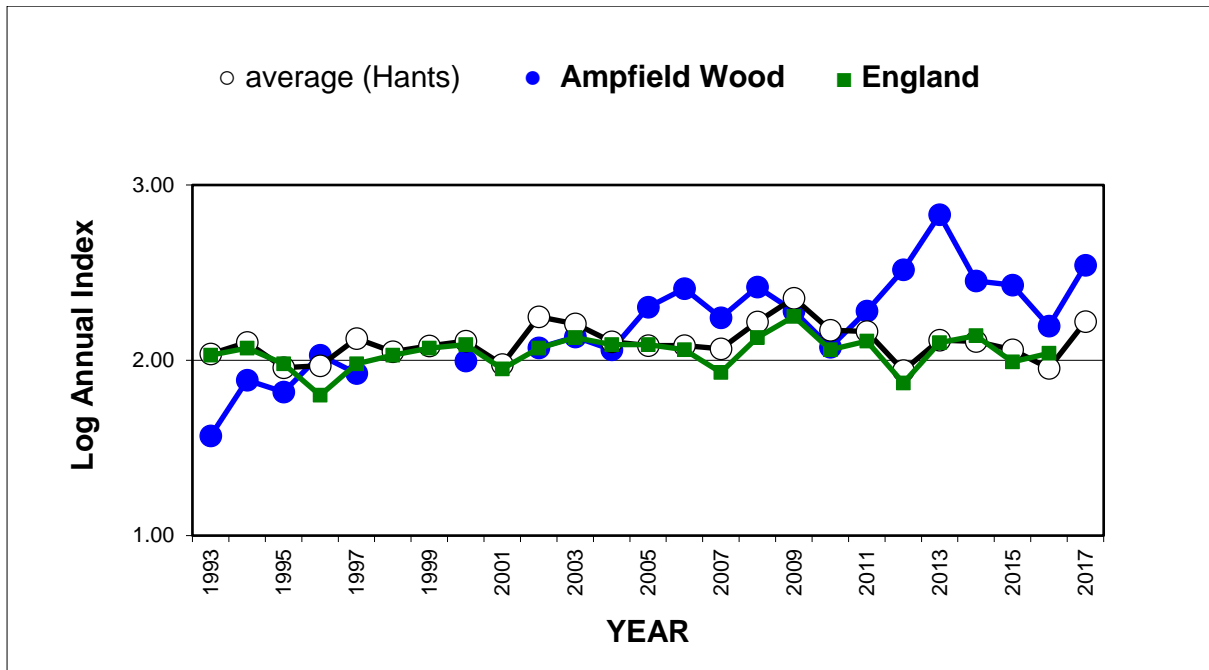

Small Copper (*Lycaena phlaeas*)

25 year butterfly species trends for Hampshire & Isle of Wight

Small Heath (*Coenonympha pamphilus*)

25 year butterfly species trends for Hampshire & Isle of Wight

Small Pearl-bordered Fritillary (*Boloria selene*)

25 year butterfly species trends for Hampshire & Isle of Wight

Small Skipper (*Thymelicus sylvestris*) + Essex Skipper (*Thymelicus lineola*)

25 year butterfly species trends for Hampshire & Isle of Wight

Small Tortoiseshell (*Aglais urticae*)

25 year butterfly species trends for Hampshire & Isle of Wight

Small White (*Pieris rapae*)

25 year butterfly species trends for Hampshire & Isle of Wight

Speckled Wood (*Pararge aegeria*)

25 year butterfly species trends for Hampshire & Isle of Wight

Wall (*Lasiommata megera*)

25 year butterfly species trends for Hampshire & Isle of Wight

White Admiral (*Limenitis camilla*)

25 year butterfly species trends for Hampshire & Isle of Wight