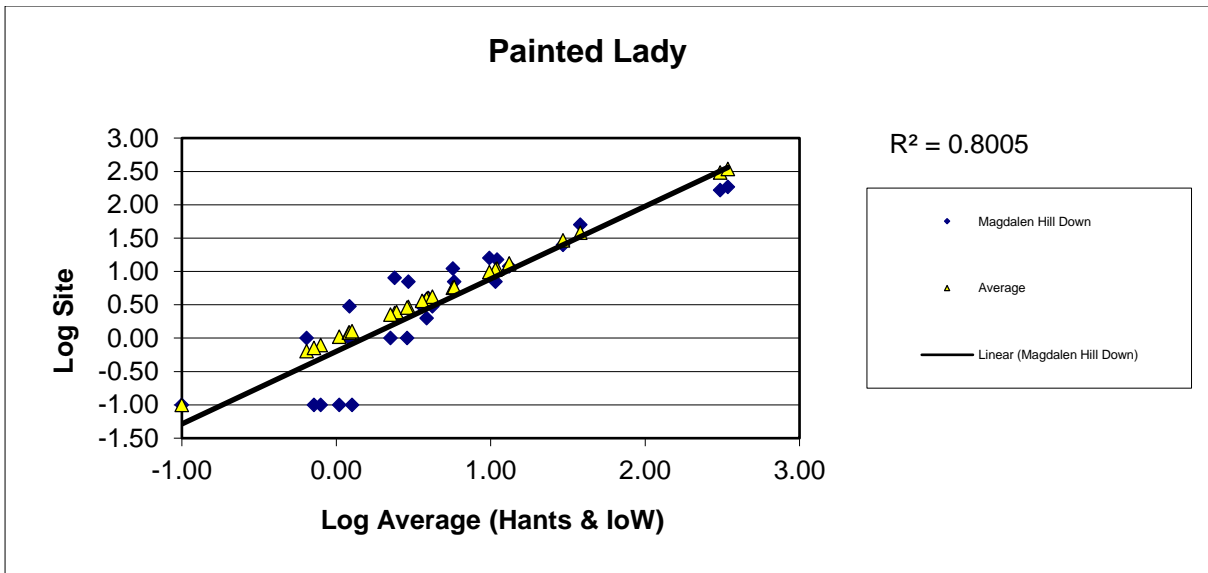

25 year butterfly species trends for Hampshire & Isle of Wight

Painted Lady (*Vanessa cardui*)