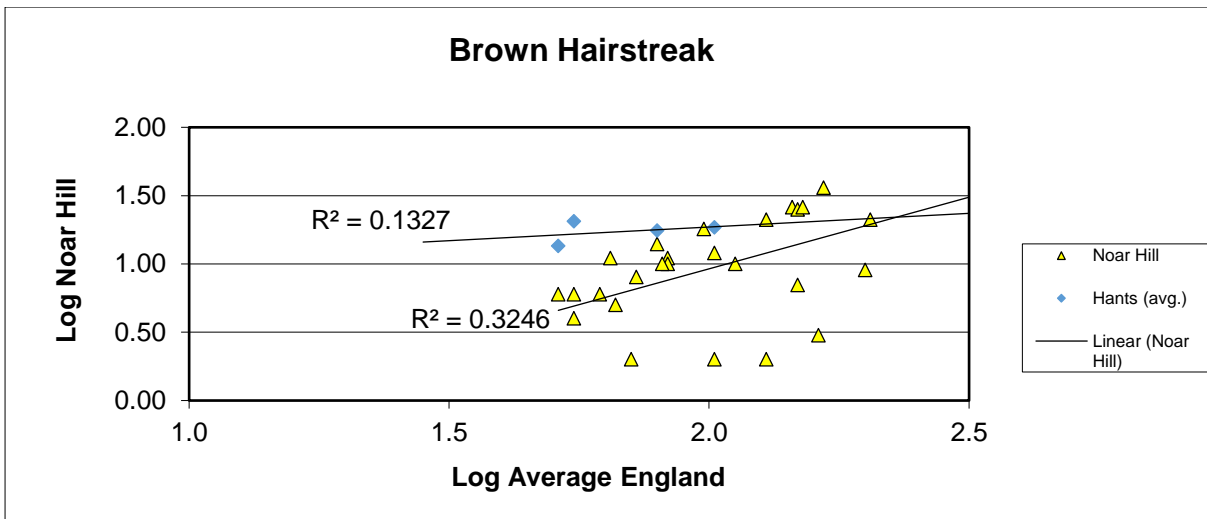

25 year butterfly species trends for Hampshire & Isle of Wight

Brown Hairstreak (*Thecla betulae*)