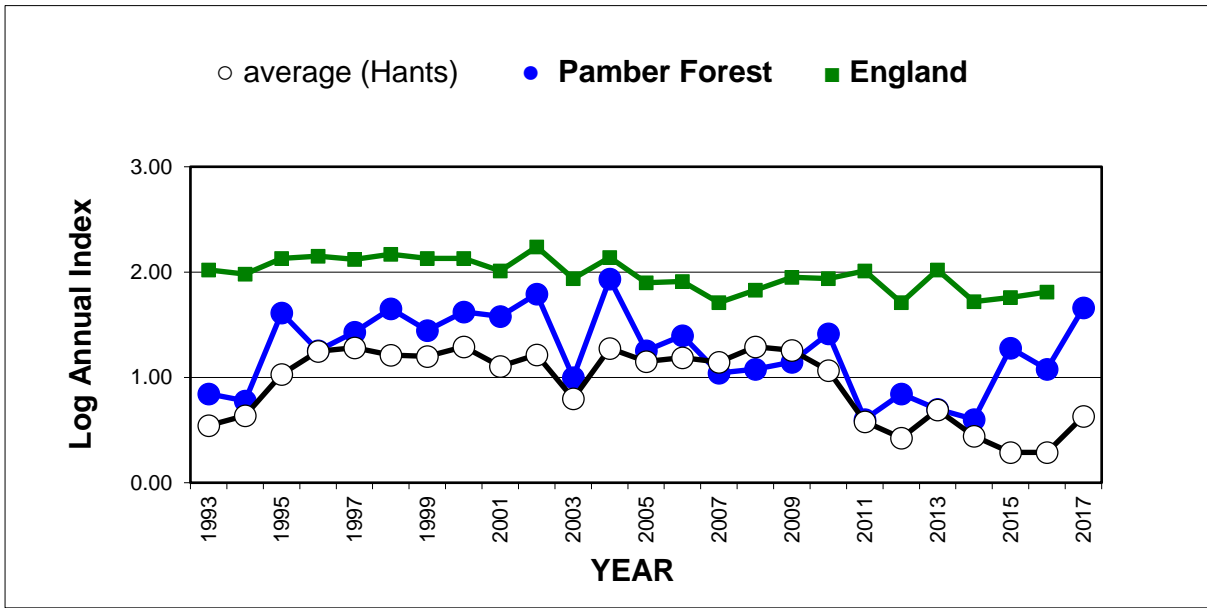

Orange Tip (*Anthocharis cardamines*)

25 year butterfly species trends for Hampshire & Isle of Wight

Painted Lady (*Vanessa cardui*)

25 year butterfly species trends for Hampshire & Isle of Wight

Peacock (*Aglais io*)

25 year butterfly species trends for Hampshire & Isle of Wight

Pearl-bordered Fritillary (*Boloria euphrosyne*)

25 year butterfly species trends for Hampshire & Isle of Wight

Purple Emperor (*Apatura iris*)

25 year butterfly species trends for Hampshire & Isle of Wight

Purple Hairstreak (*Favonius quercus*)

25 year butterfly species trends for Hampshire & Isle of Wight

Red Admiral (*Vanessa atalanta*)

25 year butterfly species trends for Hampshire & Isle of Wight

Ringlet (*Aphantopus hyperantus*)

25 year butterfly species trends for Hampshire & Isle of Wight

Silver-spotted Skipper (*Hesperia comma*)

25 year butterfly species trends for Hampshire & Isle of Wight

Silver-studded Blue (*Plebejus argus*)