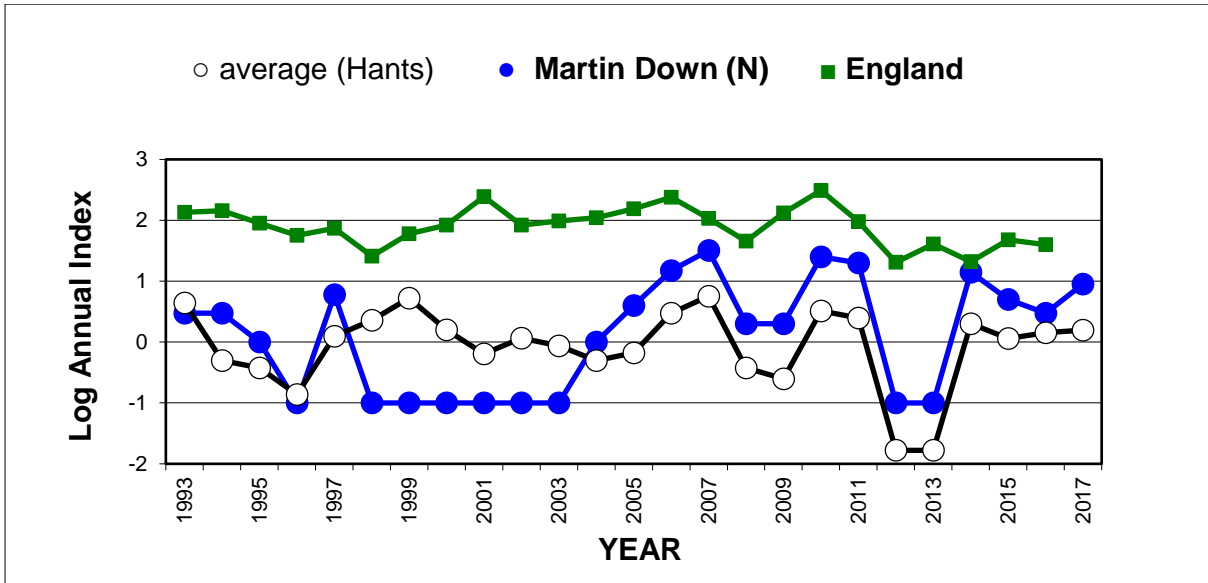

25 year butterfly species trends for Hampshire & Isle of Wight

Grizzled Skipper (*Pyrgus malvae*)

25 year butterfly species trends for Hampshire & Isle of Wight

Holly Blue (*Celastrina argiolus*)

25 year butterfly species trends for Hampshire & Isle of Wight

Large Skipper (*Ochlodes sylvanus*)

25 year butterfly species trends for Hampshire & Isle of Wight

Large White (*Pieris brassicae*)

25 year butterfly species trends for Hampshire & Isle of Wight

Marbled White (*Melanargia galathea*)

25 year butterfly species trends for Hampshire & Isle of Wight

Marsh Fritillary (*Euphydryas aurinia*)

25 year butterfly species trends for Hampshire & Isle of Wight

Meadow Brown (*Maniola jurtina*)

25 year butterfly species trends for Hampshire & Isle of Wight