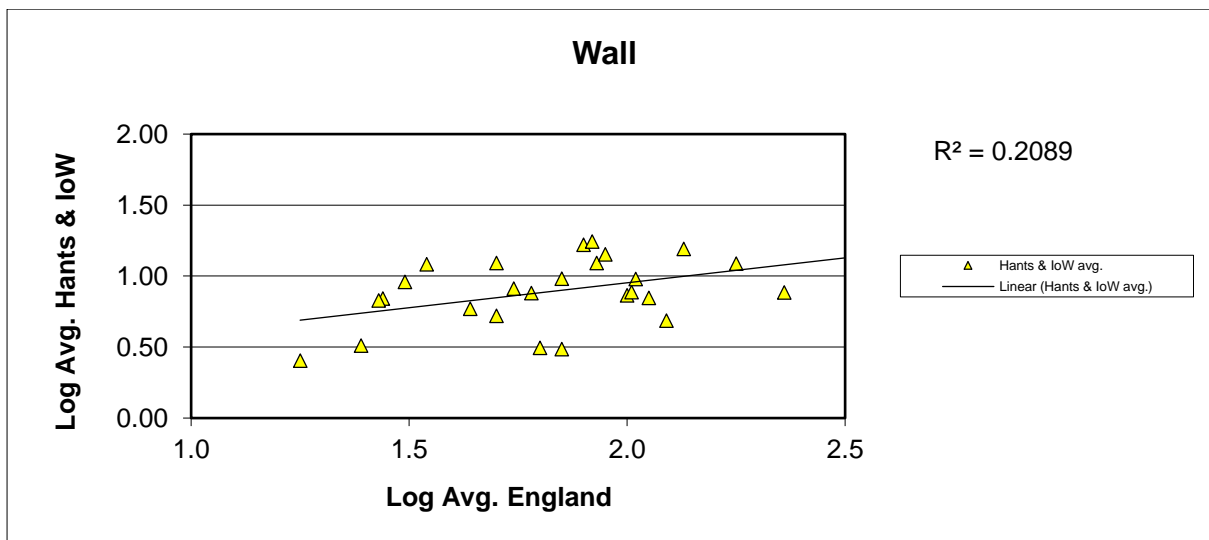

25 year butterfly species trends for Hampshire & Isle of Wight

Small Skipper (*Thymelicus sylvestris*) + Essex Skipper (*Thymelicus lineola*)

25 year butterfly species trends for Hampshire & Isle of Wight

Small Tortoiseshell (*Aglais urticae*)

25 year butterfly species trends for Hampshire & Isle of Wight

Small White (*Pieris rapae*)

25 year butterfly species trends for Hampshire & Isle of Wight

Speckled Wood (*Pararge aegeria*)

25 year butterfly species trends for Hampshire & Isle of Wight

Wall (*Lasiommata megera*)

25 year butterfly species trends for Hampshire & Isle of Wight

White Admiral (*Limenitis camilla*)

25 year butterfly species trends for Hampshire & Isle of Wight