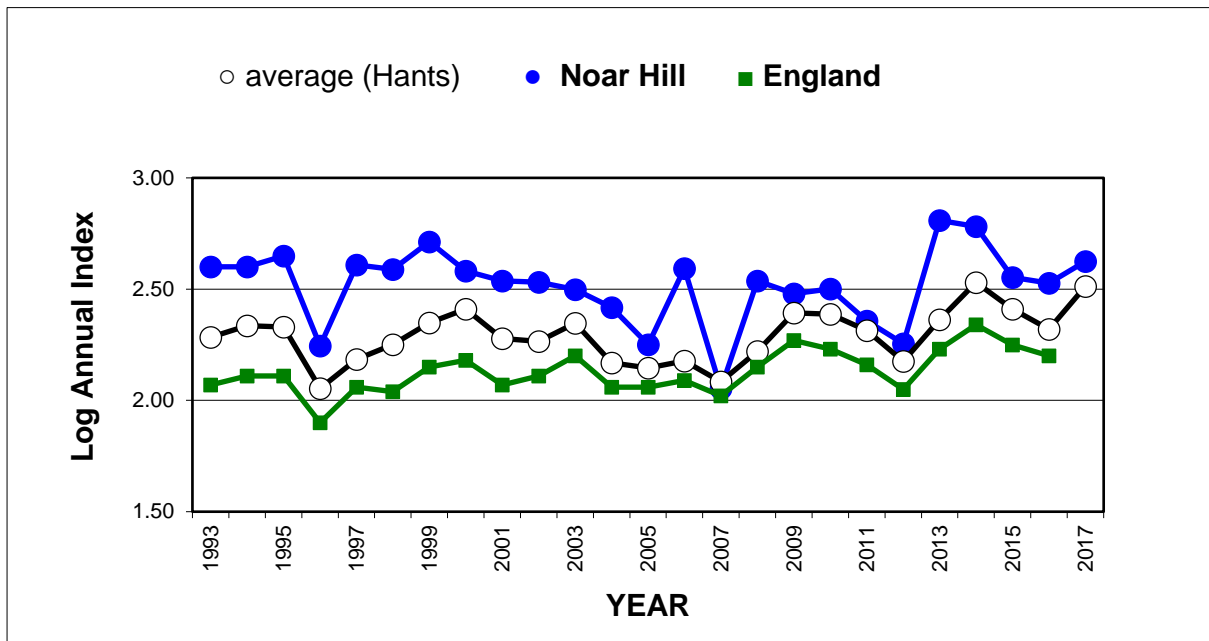

25 year butterfly species trends for Hampshire & Isle of Wight

Pearl-bordered Fritillary (*Boloria euphrosyne*)

25 year butterfly species trends for Hampshire & Isle of Wight

Purple Emperor (*Apatura iris*)

25 year butterfly species trends for Hampshire & Isle of Wight

Purple Hairstreak (*Favonius quercus*)

25 year butterfly species trends for Hampshire & Isle of Wight

Red Admiral (*Vanessa atalanta*)

25 year butterfly species trends for Hampshire & Isle of Wight

Ringlet (*Aphantopus hyperantus*)

25 year butterfly species trends for Hampshire & Isle of Wight

Silver-spotted Skipper (*Hesperia comma*)

25 year butterfly species trends for Hampshire & Isle of Wight

Silver-studded Blue (*Plebejus argus*)

25 year butterfly species trends for Hampshire & Isle of Wight

Silver-washed Fritillary (*Argynnis paphia*)

25 year butterfly species trends for Hampshire & Isle of Wight

Small Blue (*Cupido minimus*)

25 year butterfly species trends for Hampshire & Isle of Wight