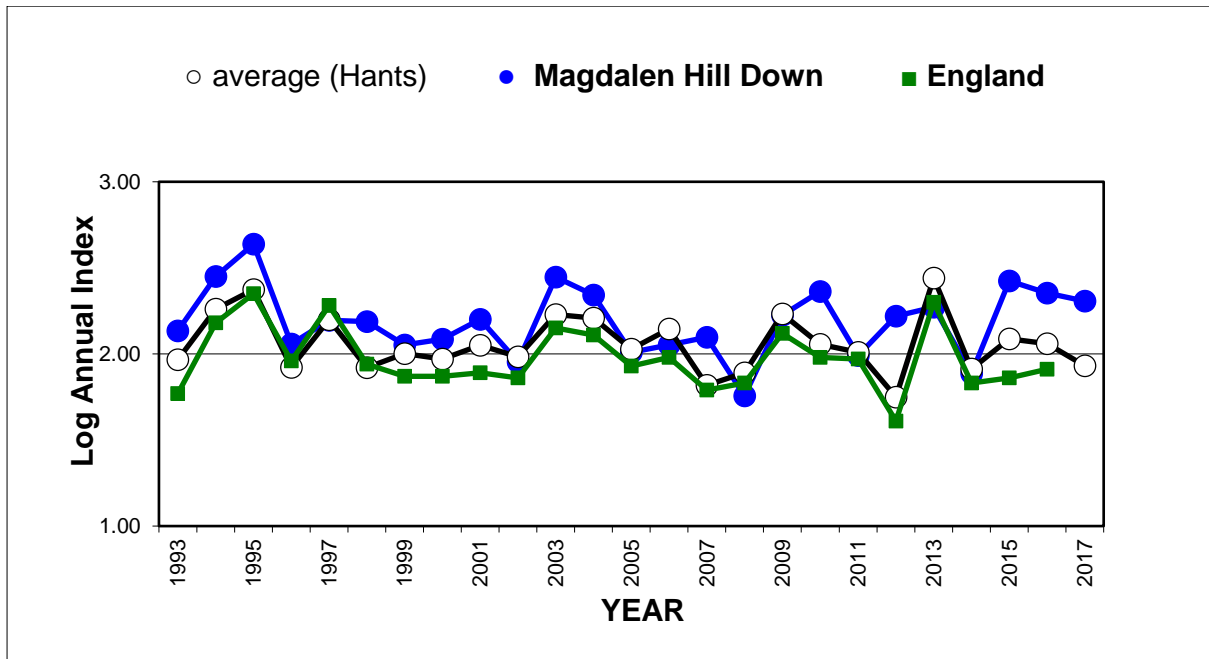

Small Copper (*Lycaena phlaeas*)

25 year butterfly species trends for Hampshire & Isle of Wight

Small Heath (*Coenonympha pamphilus*)

25 year butterfly species trends for Hampshire & Isle of Wight

Small Pearl-bordered Fritillary (*Boloria selene*)

25 year butterfly species trends for Hampshire & Isle of Wight

Small Skipper (*Thymelicus sylvestris*) + Essex Skipper (*Thymelicus lineola*)

25 year butterfly species trends for Hampshire & Isle of Wight

Small Tortoiseshell (*Aglais urticae*)

25 year butterfly species trends for Hampshire & Isle of Wight

Small White (*Pieris rapae*)

25 year butterfly species trends for Hampshire & Isle of Wight

Speckled Wood (*Pararge aegeria*)

25 year butterfly species trends for Hampshire & Isle of Wight

Wall (*Lasiommata megera*)

25 year butterfly species trends for Hampshire & Isle of Wight

White Admiral (*Limenitis camilla*)

25 year butterfly species trends for Hampshire & Isle of Wight