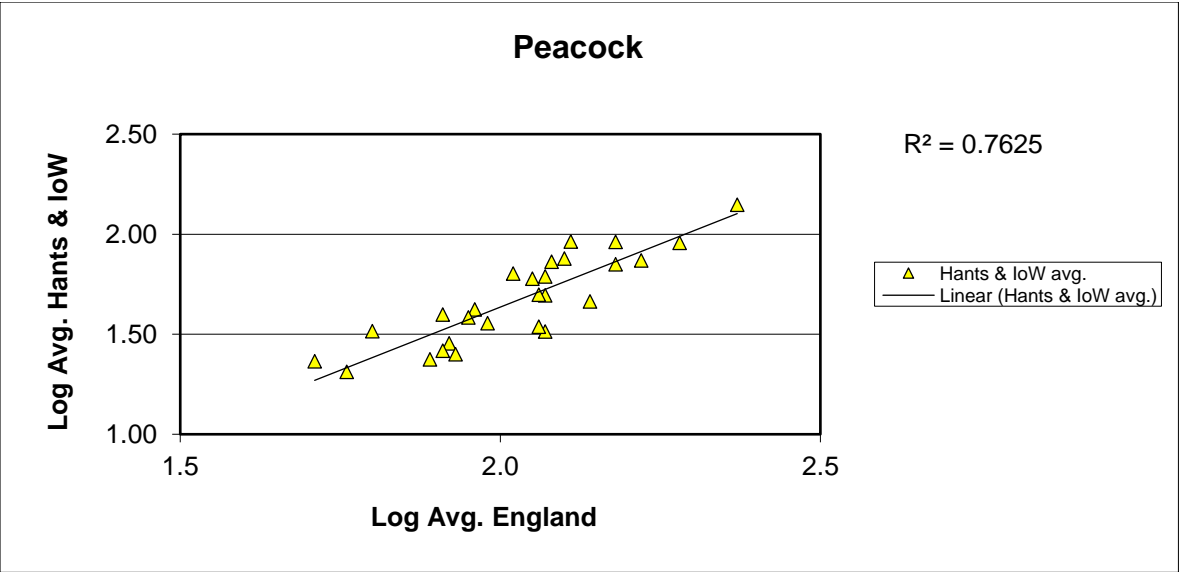

Orange Tip (*Anthocharis cardamines*)

25 year butterfly species trends for Hampshire & Isle of Wight

Painted Lady (*Vanessa cardui*)

25 year butterfly species trends for Hampshire & Isle of Wight

Peacock (*Aglais io*)