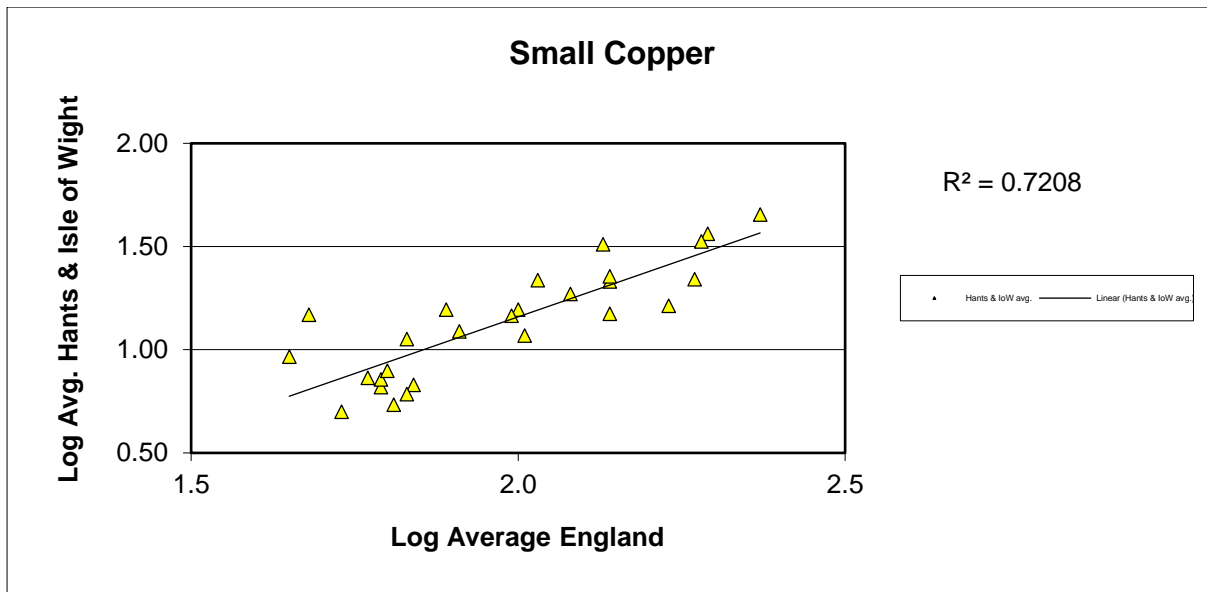

Ringlet (*Aphantopus hyperantus*)

25 year butterfly species trends for Hampshire & Isle of Wight

Silver-spotted Skipper (*Hesperia comma*)

25 year butterfly species trends for Hampshire & Isle of Wight

Silver-studded Blue (*Plebejus argus*)

25 year butterfly species trends for Hampshire & Isle of Wight

Silver-washed Fritillary (*Argynnis paphia*)

25 year butterfly species trends for Hampshire & Isle of Wight

Small Blue (*Cupido minimus*)

25 year butterfly species trends for Hampshire & Isle of Wight

Small Copper (*Lycaena phlaeas*)

25 year butterfly species trends for Hampshire & Isle of Wight

Small Heath (*Coenonympha pamphilus*)

25 year butterfly species trends for Hampshire & Isle of Wight

Small Pearl-bordered Fritillary (*Boloria selene*)