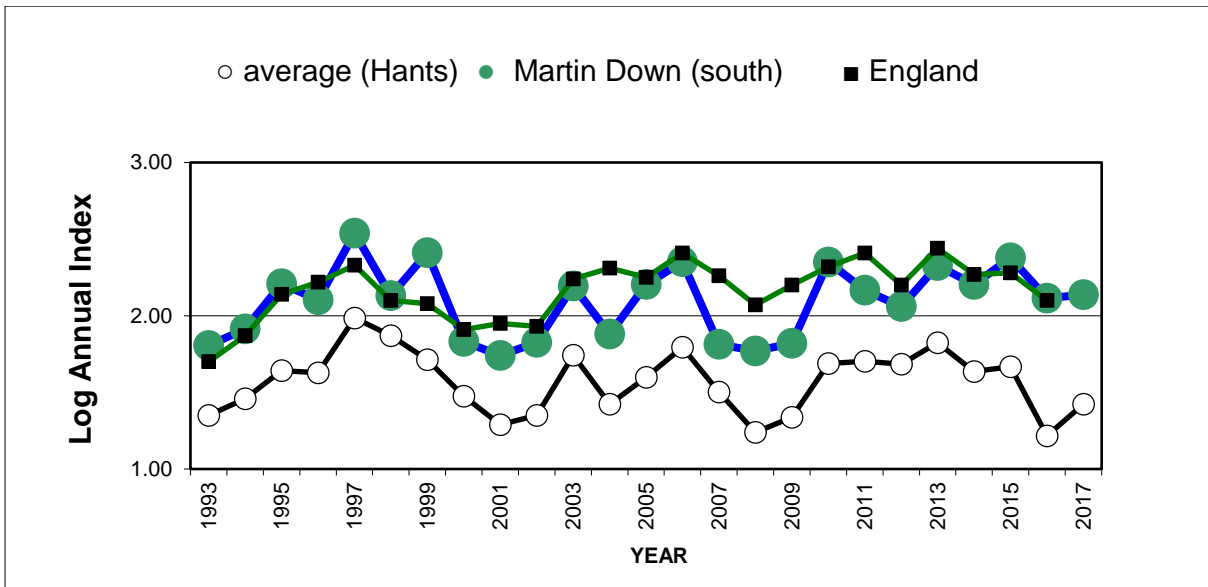

Brown Argus (*Aricia agestis*)

25 year butterfly species trends for Hampshire & Isle of Wight

Brown Hairstreak (*Thecla betulae*)

25 year butterfly species trends for Hampshire & Isle of Wight

Chalk Hill Blue (*Polyommatus coridon*)

25 year butterfly species trends for Hampshire & Isle of Wight

Clouded Yellow (*Colias croceus*)

25 year butterfly species trends for Hampshire & Isle of Wight

Comma (*Polygonia c-album*)

25 year butterfly species trends for Hampshire & Isle of Wight

Common Blue (*Polyommatus icarus*)

25 year butterfly species trends for Hampshire & Isle of Wight

Dark Green Fritillary (*Argynnis aglaja*)

25 year butterfly species trends for Hampshire & Isle of Wight

Dingy Skipper (*Erynnis tages*)