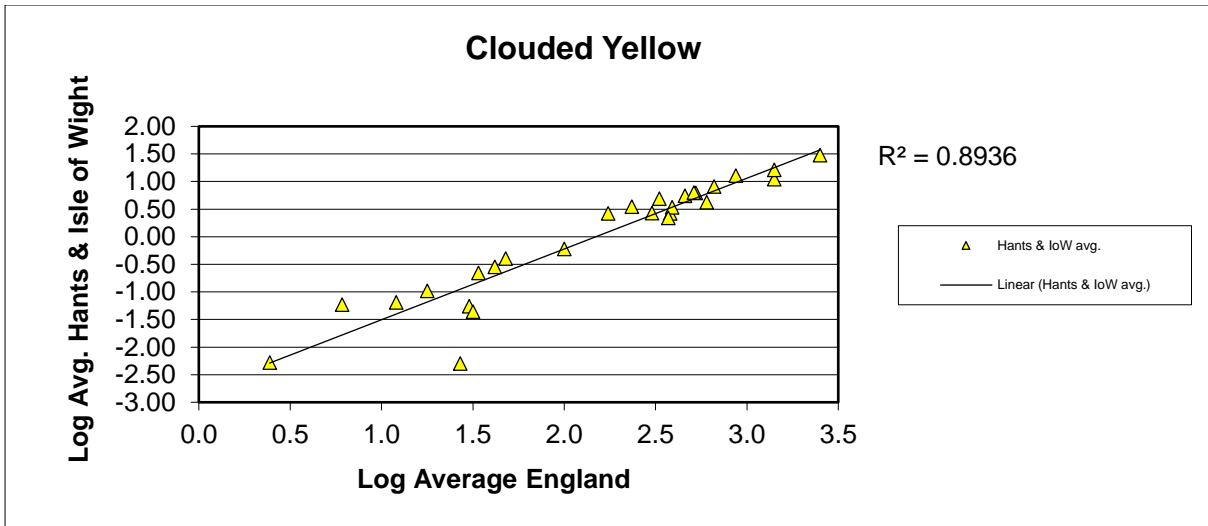

25 year butterfly species trends for Hampshire & Isle of Wight

Clouded Yellow (*Colias croceus*)