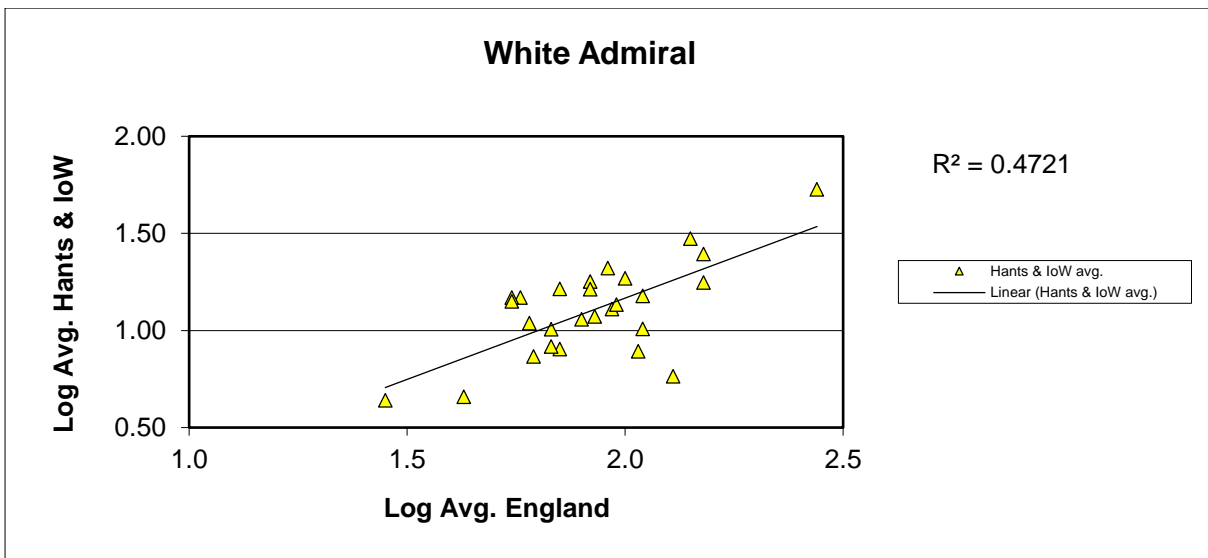

25 year butterfly species trends for Hampshire & Isle of Wight

Small Skipper (*Thymelicus sylvestris*) + Essex Skipper (*Thymelicus lineola*)

25 year butterfly species trends for Hampshire & Isle of Wight

Small Tortoiseshell (*Aglais urticae*)

25 year butterfly species trends for Hampshire & Isle of Wight

Small White (*Pieris rapae*)

25 year butterfly species trends for Hampshire & Isle of Wight

Speckled Wood (*Pararge aegeria*)

25 year butterfly species trends for Hampshire & Isle of Wight

Wall (*Lasiommata megera*)

25 year butterfly species trends for Hampshire & Isle of Wight

White Admiral (*Limenitis camilla*)

25 year butterfly species trends for Hampshire & Isle of Wight