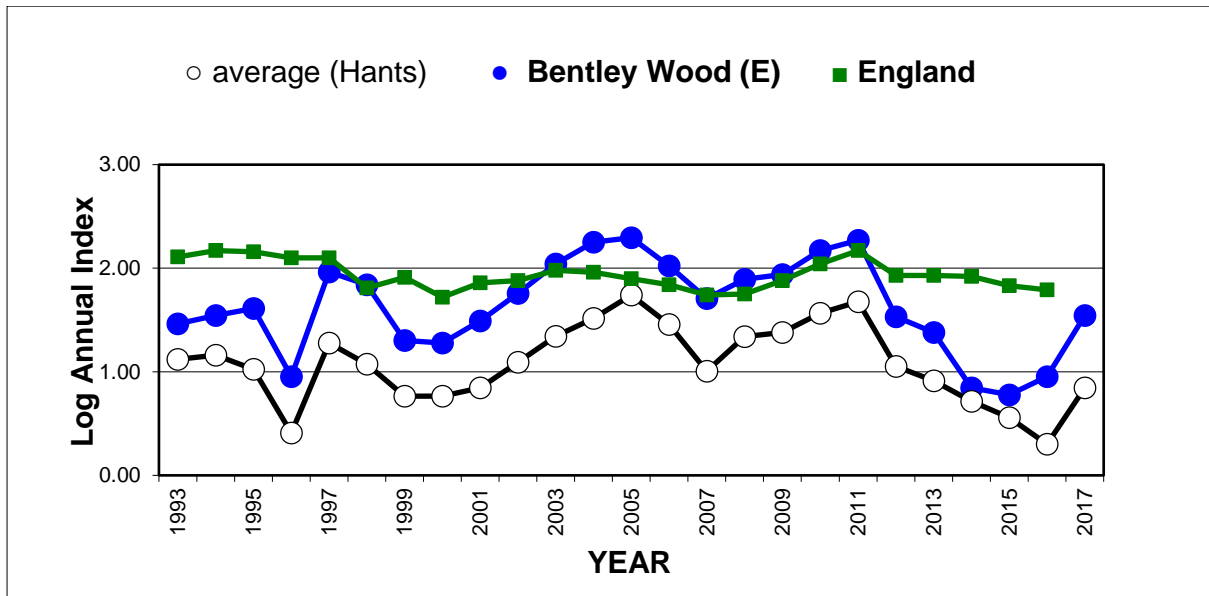

Ringlet (*Aphantopus hyperantus*)

25 year butterfly species trends for Hampshire & Isle of Wight

Silver-spotted Skipper (*Hesperia comma*)

25 year butterfly species trends for Hampshire & Isle of Wight

Silver-studded Blue (*Plebejus argus*)

25 year butterfly species trends for Hampshire & Isle of Wight

Silver-washed Fritillary (*Argynnis paphia*)

25 year butterfly species trends for Hampshire & Isle of Wight

Small Blue (*Cupido minimus*)

25 year butterfly species trends for Hampshire & Isle of Wight

Small Copper (*Lycaena phlaeas*)

25 year butterfly species trends for Hampshire & Isle of Wight

Small Heath (*Coenonympha pamphilus*)

25 year butterfly species trends for Hampshire & Isle of Wight

Small Pearl-bordered Fritillary (*Boloria selene*)

25 year butterfly species trends for Hampshire & Isle of Wight

Small Skipper (*Thymelicus sylvestris*) + Essex Skipper (*Thymelicus lineola*)

25 year butterfly species trends for Hampshire & Isle of Wight