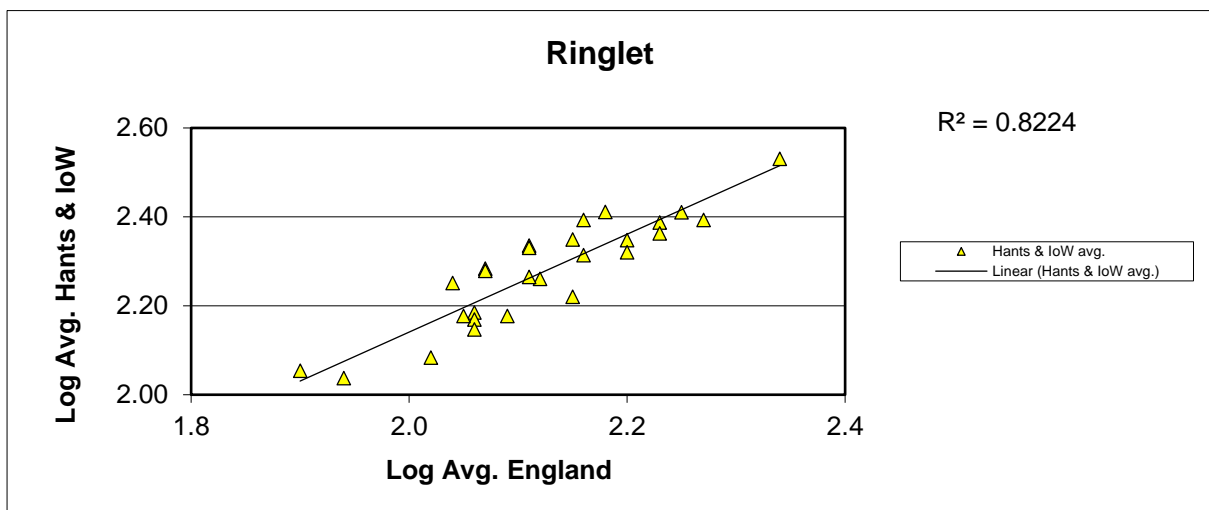

25 year butterfly species trends for Hampshire & Isle of Wight

Purple Hairstreak (*Favonius quercus*)

25 year butterfly species trends for Hampshire & Isle of Wight

Red Admiral (*Vanessa atalanta*)

25 year butterfly species trends for Hampshire & Isle of Wight

Ringlet (*Aphantopus hyperantus*)

25 year butterfly species trends for Hampshire & Isle of Wight

Silver-spotted Skipper (*Hesperia comma*)

25 year butterfly species trends for Hampshire & Isle of Wight

Silver-studded Blue (*Plebejus argus*)