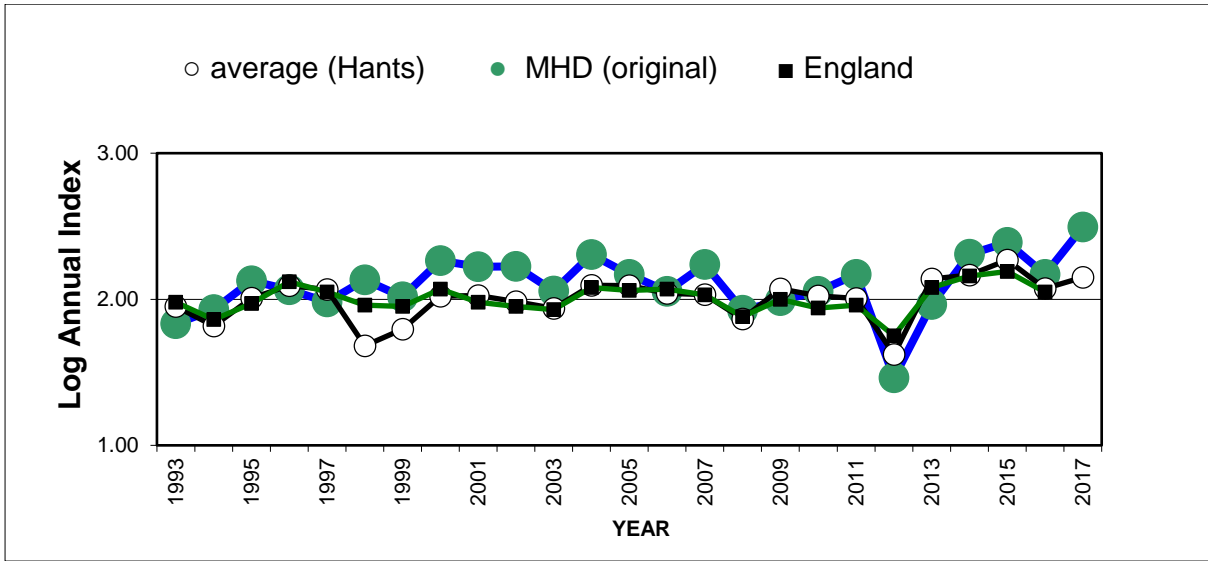

25 year butterfly species trends for Hampshire & Isle of Wight

Adonis Blue (*Polyommatus bellargus*)

25 year butterfly species trends for Hampshire & Isle of Wight

Brimstone (*Gonepteryx rhamni*)

25 year butterfly species trends for Hampshire & Isle of Wight

Brown Argus (*Aricia agestis*)

25 year butterfly species trends for Hampshire & Isle of Wight

Brown Hairstreak (*Thecla betulae*)

25 year butterfly species trends for Hampshire & Isle of Wight

Chalk Hill Blue (*Polyommatus coridon*)