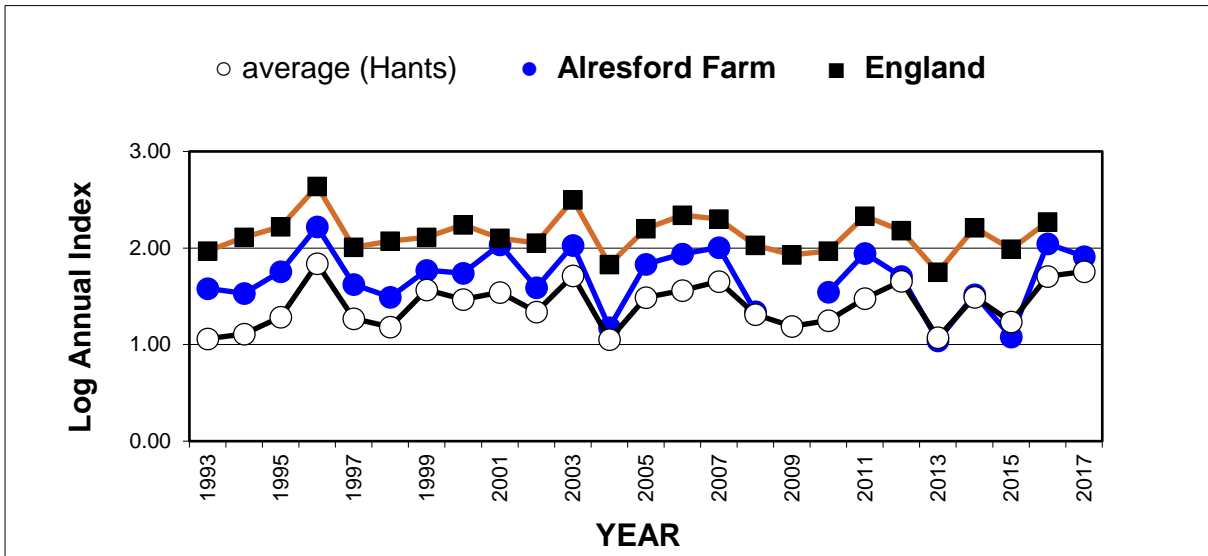

25 year butterfly species trends for Hampshire & Isle of Wight

Marsh Fritillary (*Euphydryas aurinia*)

25 year butterfly species trends for Hampshire & Isle of Wight

Meadow Brown (*Maniola jurtina*)

25 year butterfly species trends for Hampshire & Isle of Wight

Orange Tip (*Anthocharis cardamines*)

25 year butterfly species trends for Hampshire & Isle of Wight

Painted Lady (*Vanessa cardui*)

25 year butterfly species trends for Hampshire & Isle of Wight

Peacock (*Aglais io*)

25 year butterfly species trends for Hampshire & Isle of Wight

Pearl-bordered Fritillary (*Boloria euphrosyne*)

25 year butterfly species trends for Hampshire & Isle of Wight

Purple Emperor (*Apatura iris*)

25 year butterfly species trends for Hampshire & Isle of Wight

Purple Hairstreak (*Favonius quercus*)

25 year butterfly species trends for Hampshire & Isle of Wight

Red Admiral (*Vanessa atalanta*)

25 year butterfly species trends for Hampshire & Isle of Wight