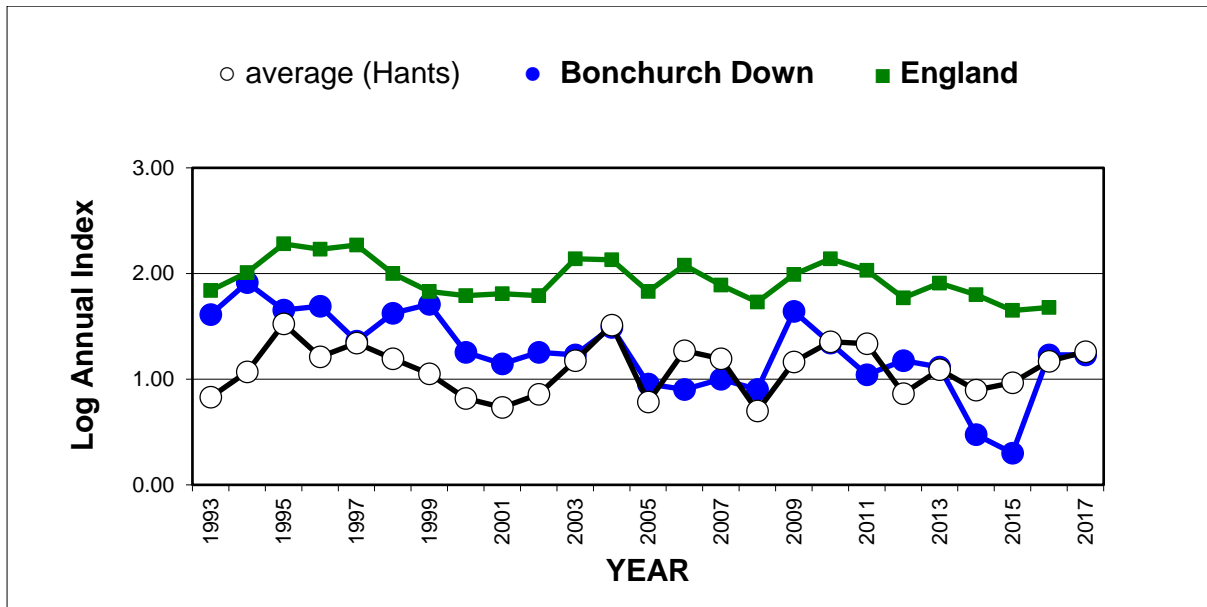

Ringlet (*Aphantopus hyperantus*)

25 year butterfly species trends for Hampshire & Isle of Wight

Silver-spotted Skipper (*Hesperia comma*)

25 year butterfly species trends for Hampshire & Isle of Wight

Silver-studded Blue (*Plebejus argus*)

25 year butterfly species trends for Hampshire & Isle of Wight

Silver-washed Fritillary (*Argynnis paphia*)

25 year butterfly species trends for Hampshire & Isle of Wight

Small Blue (*Cupido minimus*)

25 year butterfly species trends for Hampshire & Isle of Wight

Small Copper (*Lycaena phlaeas*)

25 year butterfly species trends for Hampshire & Isle of Wight

Small Heath (*Coenonympha pamphilus*)

25 year butterfly species trends for Hampshire & Isle of Wight

Small Pearl-bordered Fritillary (*Boloria selene*)

25 year butterfly species trends for Hampshire & Isle of Wight

Small Skipper (*Thymelicus sylvestris*) + Essex Skipper (*Thymelicus lineola*)

25 year butterfly species trends for Hampshire & Isle of Wight