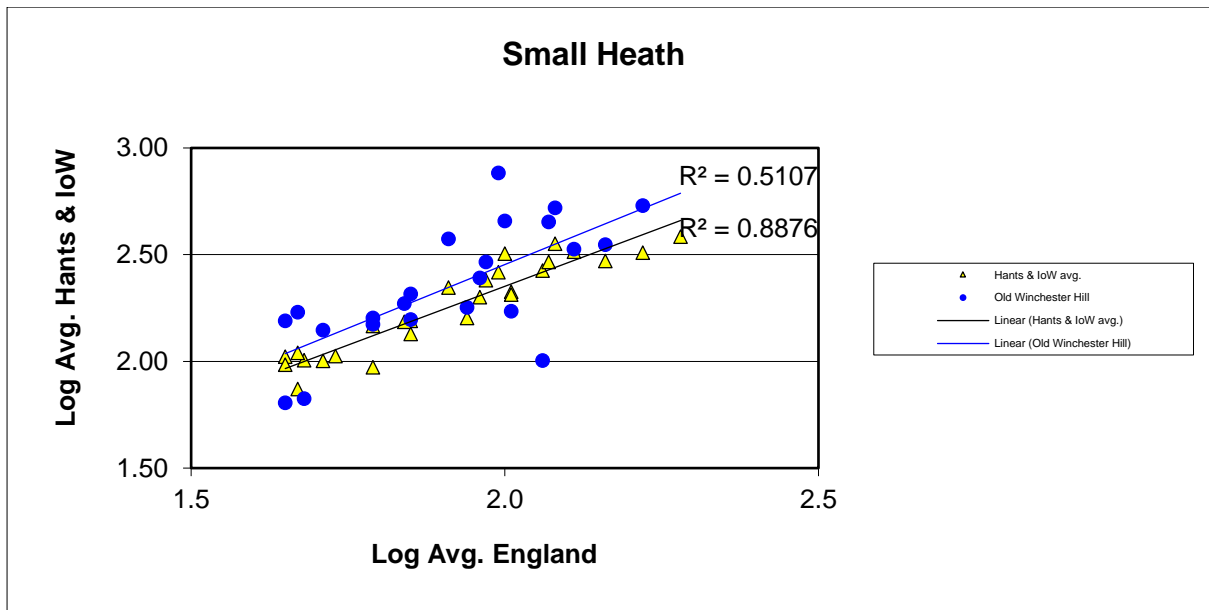

Ringlet (*Aphantopus hyperantus*)

25 year butterfly species trends for Hampshire & Isle of Wight

Silver-spotted Skipper (*Hesperia comma*)

25 year butterfly species trends for Hampshire & Isle of Wight

Silver-studded Blue (*Plebejus argus*)

25 year butterfly species trends for Hampshire & Isle of Wight

Silver-washed Fritillary (*Argynnis paphia*)

25 year butterfly species trends for Hampshire & Isle of Wight

Small Blue (*Cupido minimus*)

25 year butterfly species trends for Hampshire & Isle of Wight

Small Copper (*Lycaena phlaeas*)

25 year butterfly species trends for Hampshire & Isle of Wight

Small Heath (*Coenonympha pamphilus*)

25 year butterfly species trends for Hampshire & Isle of Wight

Small Pearl-bordered Fritillary (*Boloria selene*)

25 year butterfly species trends for Hampshire & Isle of Wight

Small Skipper (*Thymelicus sylvestris*) + Essex Skipper (*Thymelicus lineola*)

25 year butterfly species trends for Hampshire & Isle of Wight