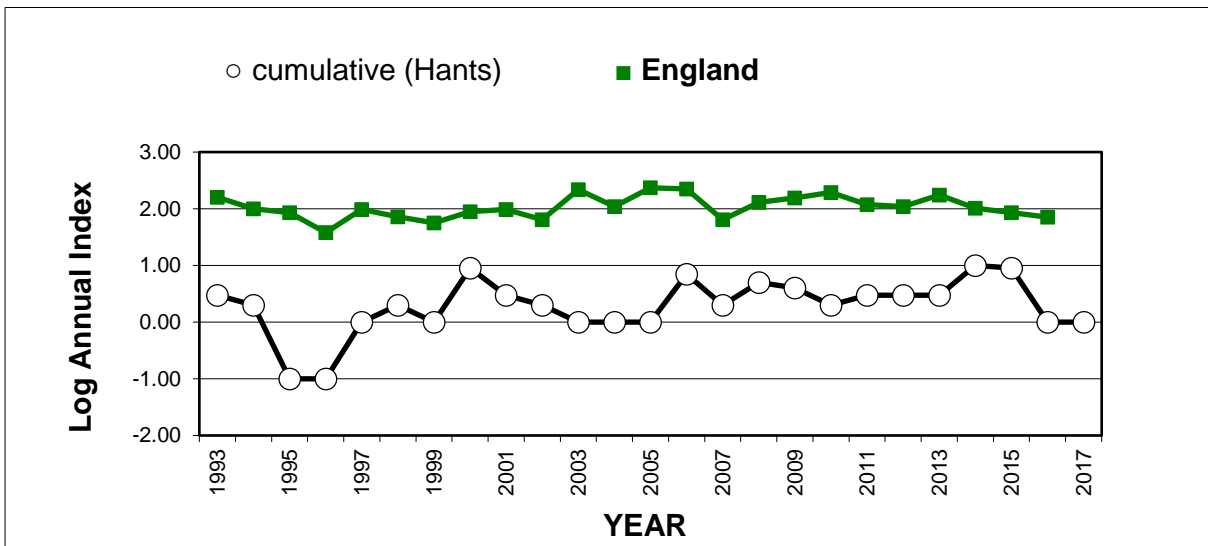

Large Skipper (*Ochlodes sylvanus*)

25 year butterfly species trends for Hampshire & Isle of Wight

Large White (*Pieris brassicae*)

25 year butterfly species trends for Hampshire & Isle of Wight

Marbled White (*Melanargia galathea*)

25 year butterfly species trends for Hampshire & Isle of Wight

Marsh Fritillary (*Euphydryas aurinia*)

25 year butterfly species trends for Hampshire & Isle of Wight

Meadow Brown (*Maniola jurtina*)

25 year butterfly species trends for Hampshire & Isle of Wight

Orange Tip (*Anthocharis cardamines*)

25 year butterfly species trends for Hampshire & Isle of Wight

Painted Lady (*Vanessa cardui*)

25 year butterfly species trends for Hampshire & Isle of Wight

Peacock (*Aglais io*)

25 year butterfly species trends for Hampshire & Isle of Wight

Pearl-bordered Fritillary (*Boloria euphrosyne*)

25 year butterfly species trends for Hampshire & Isle of Wight

Purple Emperor (*Apatura iris*)