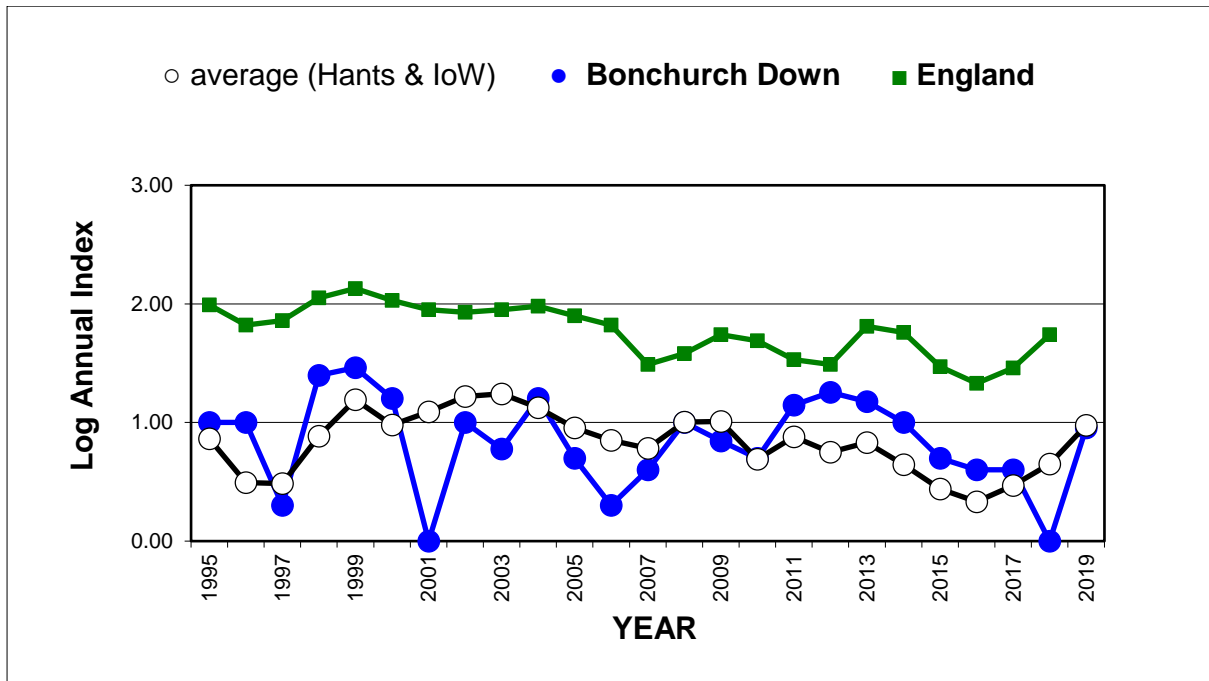

25 year butterfly species trends for Hampshire & Isle of Wight

Wall (*Lasiommata megera*)