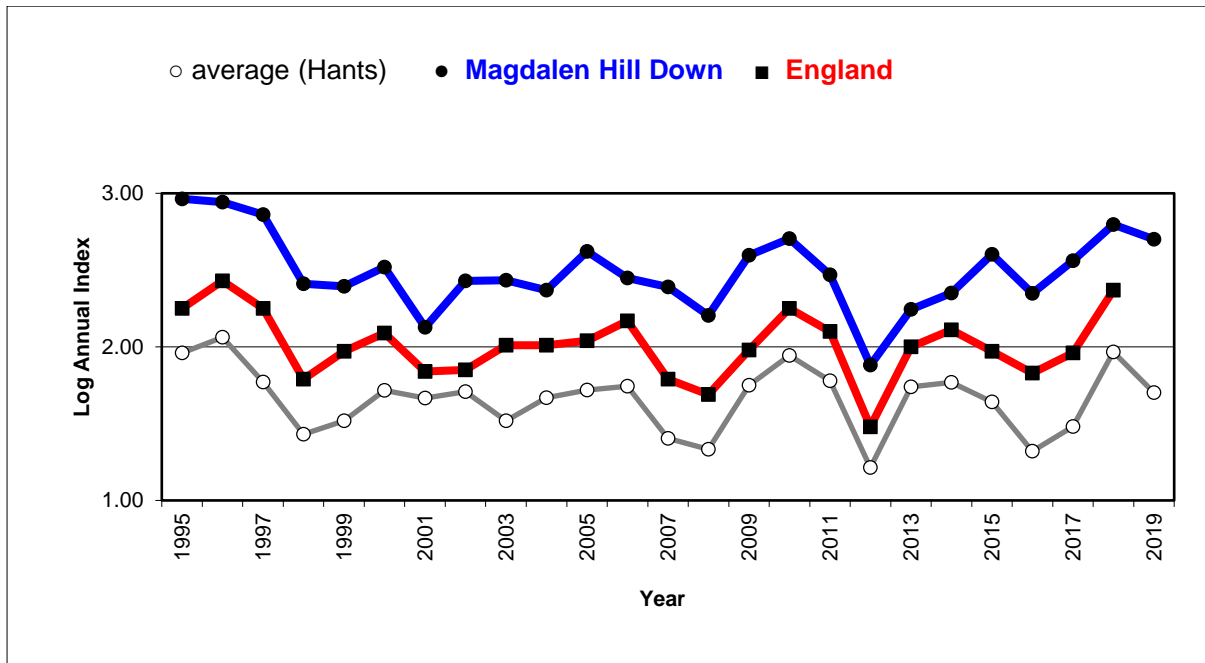

25 year butterfly species trends for Hampshire & Isle of Wight

Brown Argus (*Aricia agestis*)