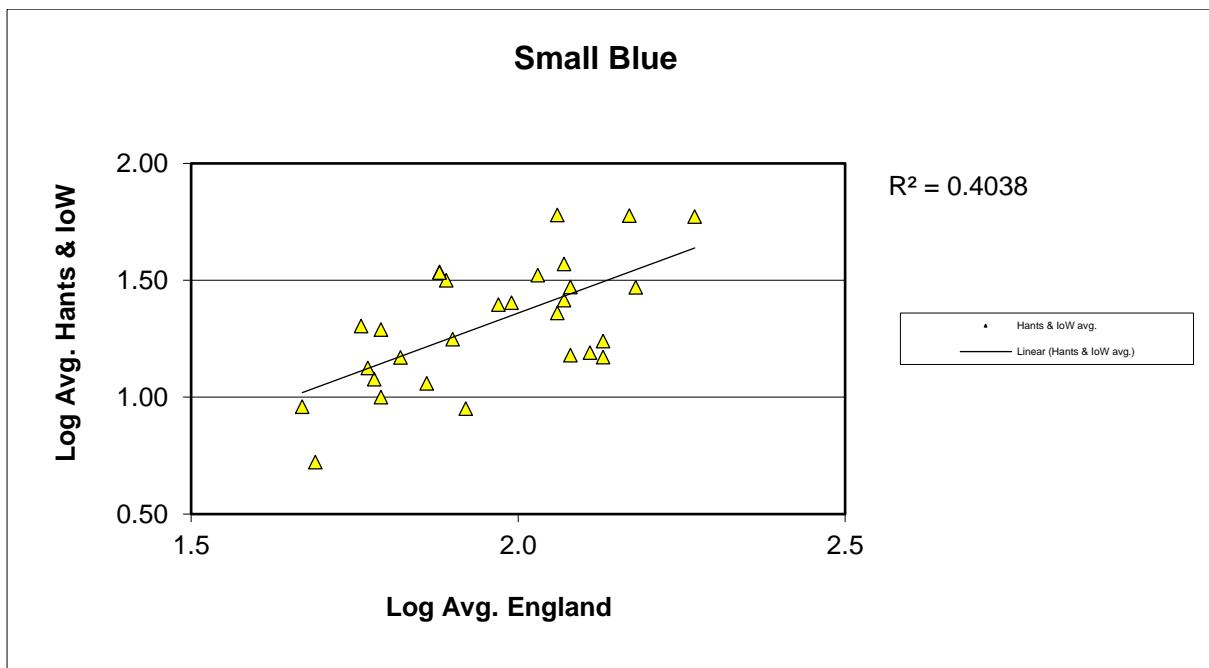

25 year butterfly species trends for Hampshire & Isle of Wight

Small Blue (*Cupido minimus*)