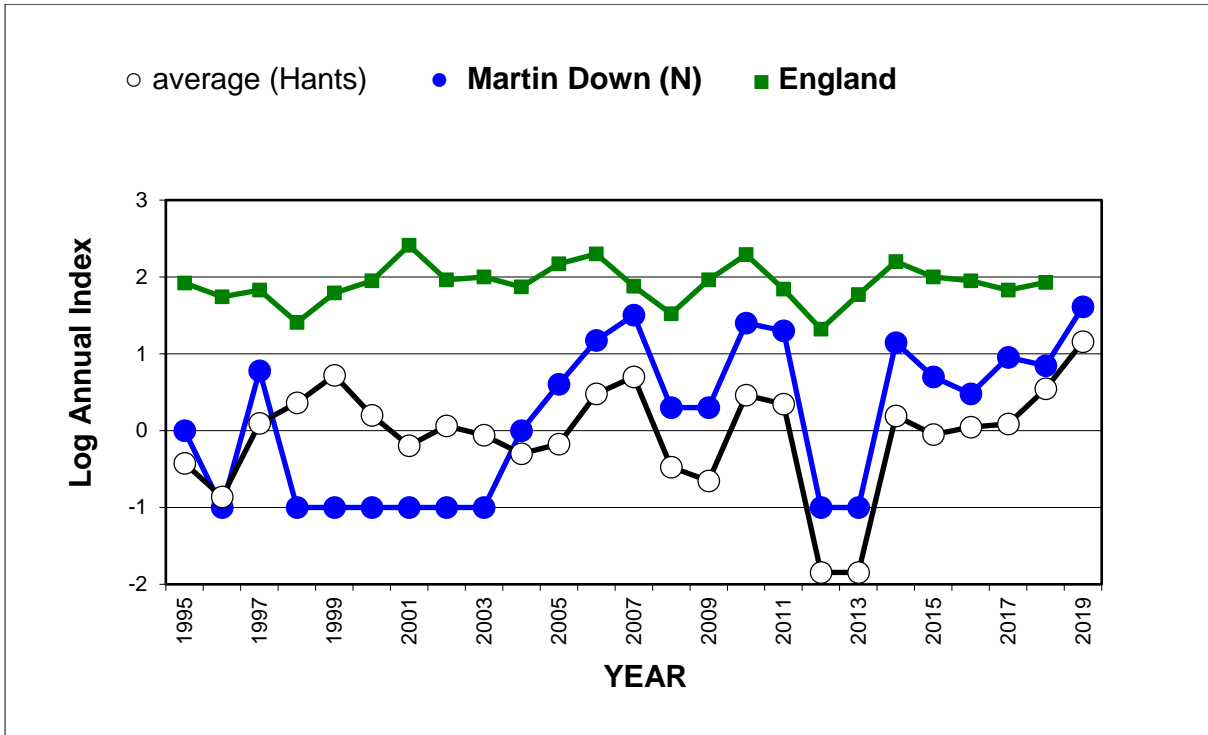

25 year butterfly species trends for Hampshire & Isle of Wight

Marsh Fritillary (*Euphydryas aurinia*)