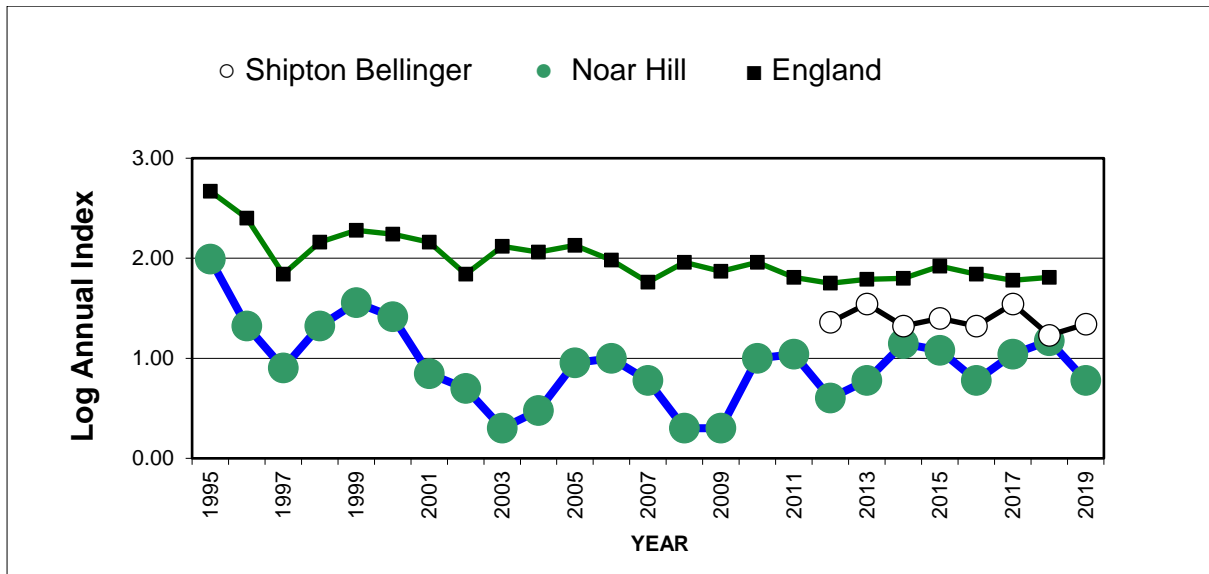

25 year butterfly species trends for Hampshire & Isle of Wight

Brown Hairstreak (*Thecla betulae*)