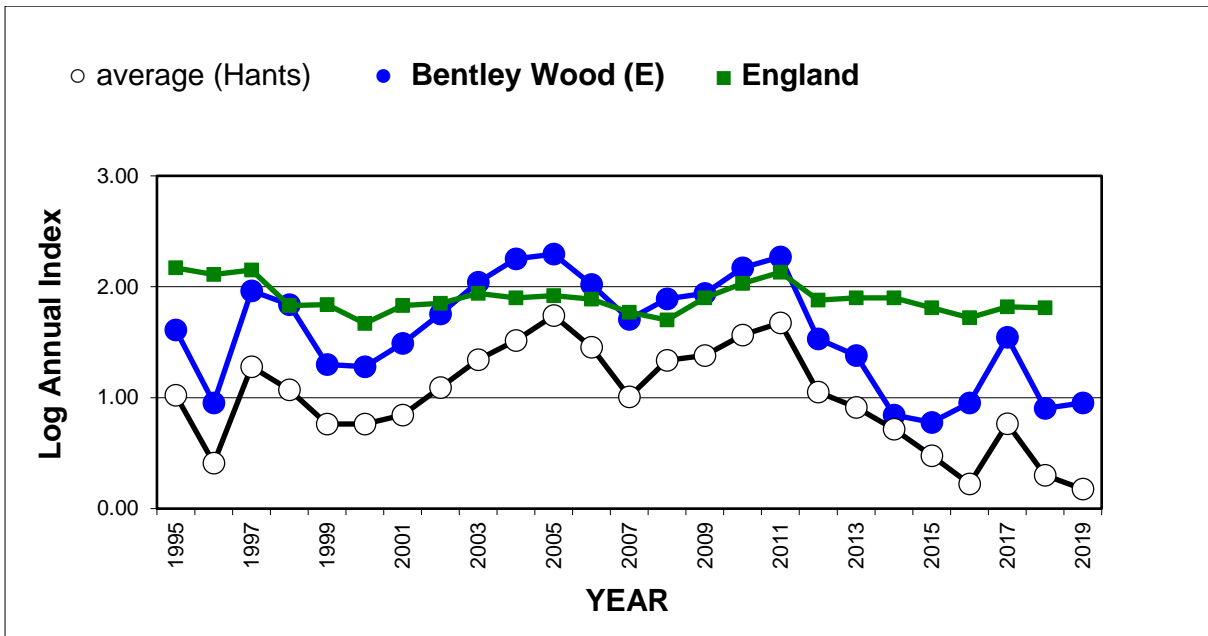

# 25 year butterfly species trends for Hampshire & Isle of Wight

## Small Copper (*Lycaena phlaeas*)

## 25 year butterfly species trends for Hampshire & Isle of Wight

### Small Heath (*Coenonympha pamphilus*)

25 year butterfly species trends for Hampshire & Isle of Wight

**Small Pearl-bordered Fritillary (*Boloria selene*)**

25 year butterfly species trends for Hampshire & Isle of Wight