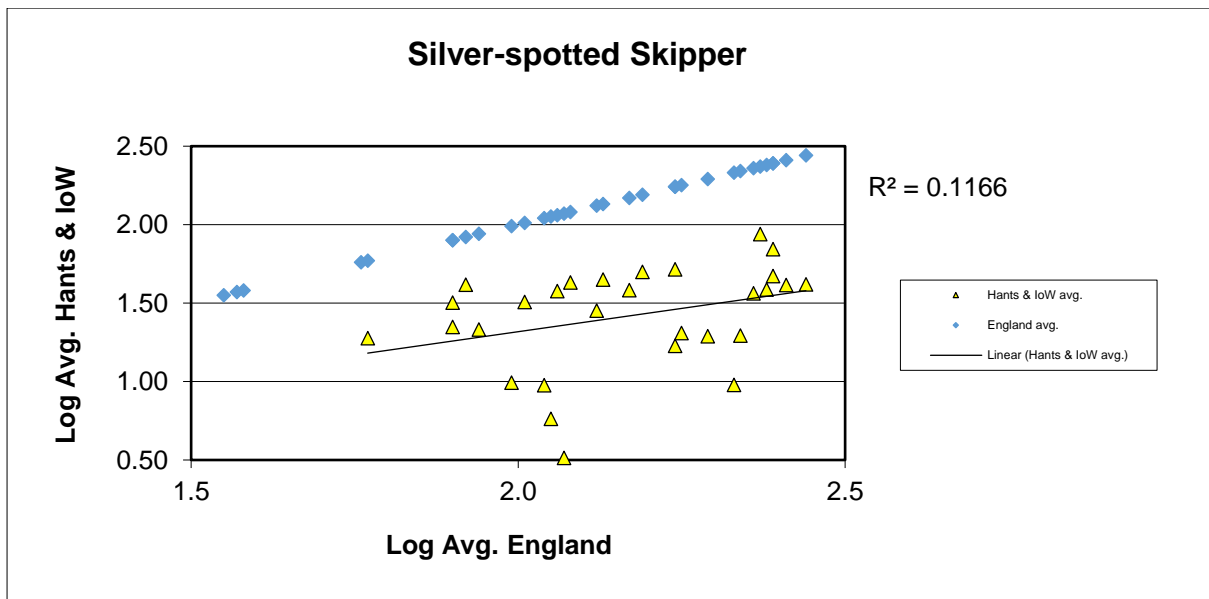

25 year butterfly species trends for Hampshire & Isle of Wight

Silver-spotted Skipper (*Hesperia comma*)