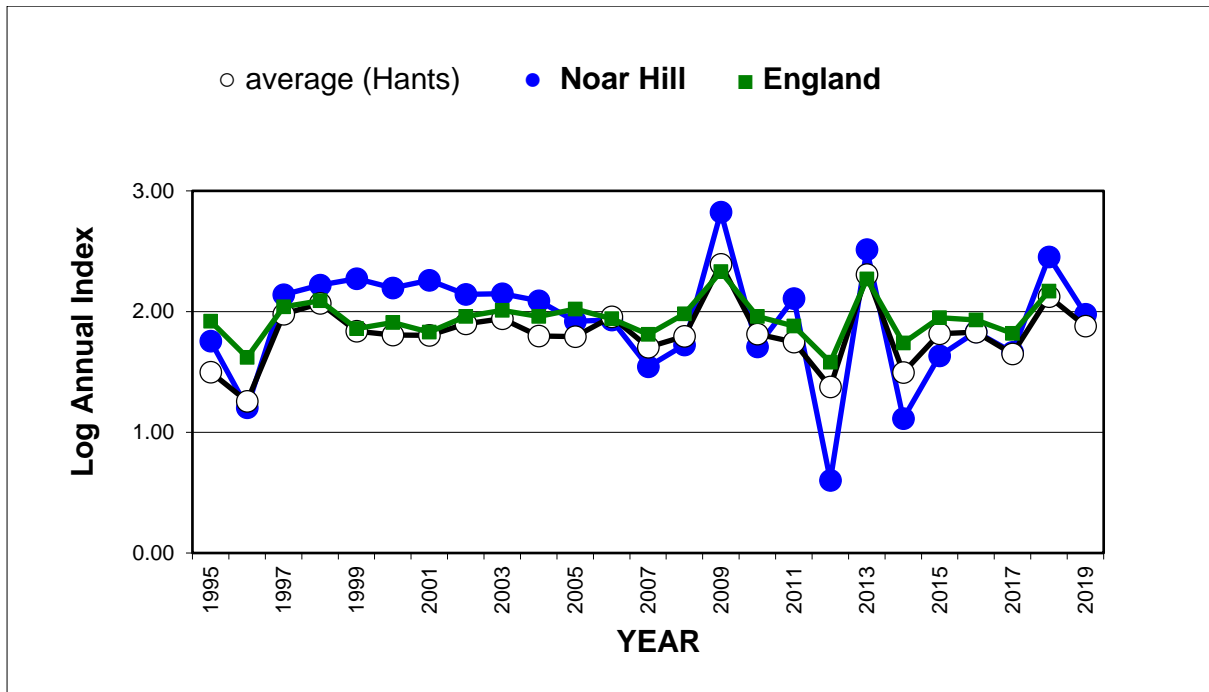

25 year butterfly species trends for Hampshire & Isle of Wight

Large White (*Pieris brassicae*)