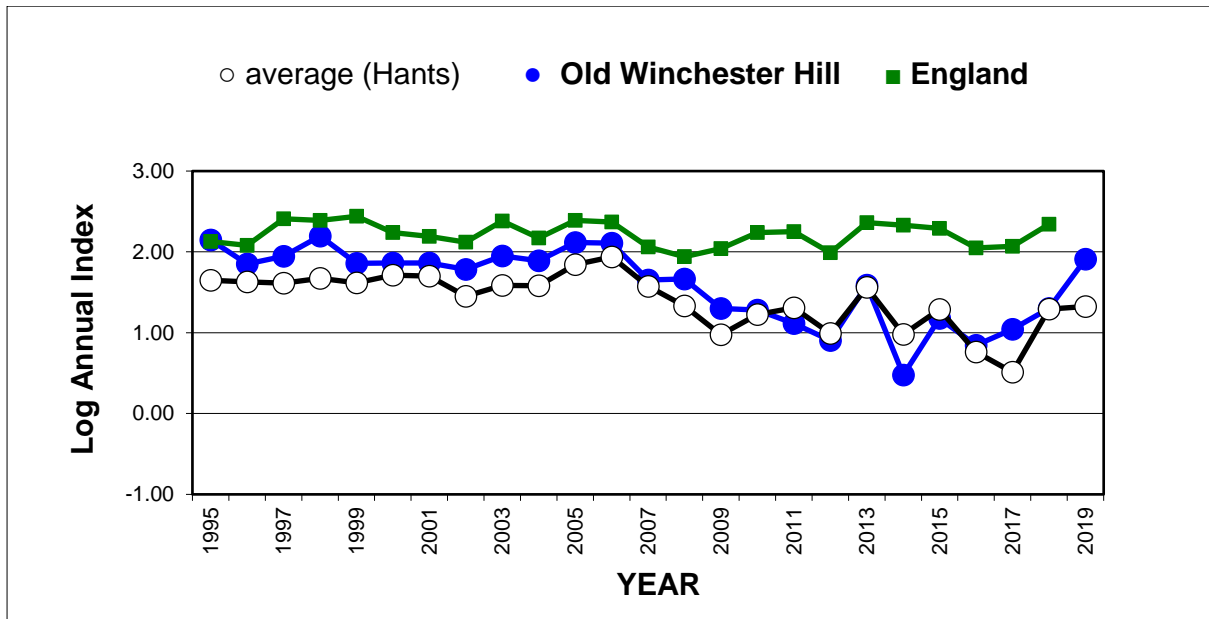

25 year butterfly species trends for Hampshire & Isle of Wight

Silver-spotted Skipper (*Hesperia comma*)