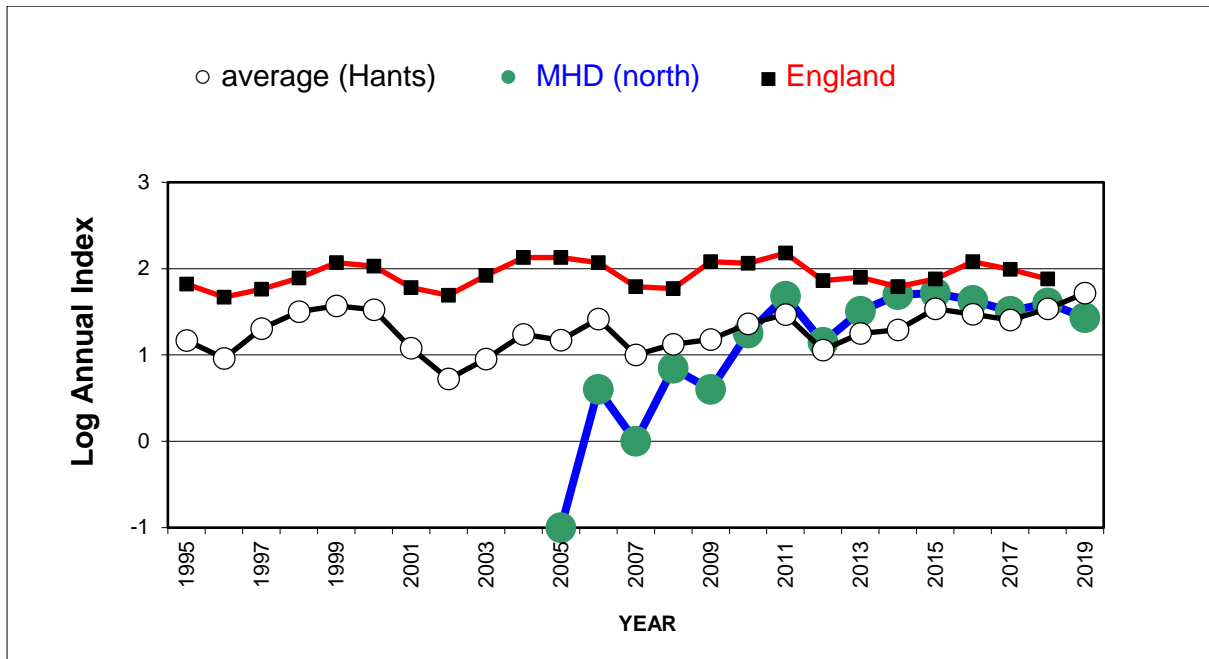

25 year butterfly species trends for Hampshire & Isle of Wight

Small Blue (*Cupido minimus*)