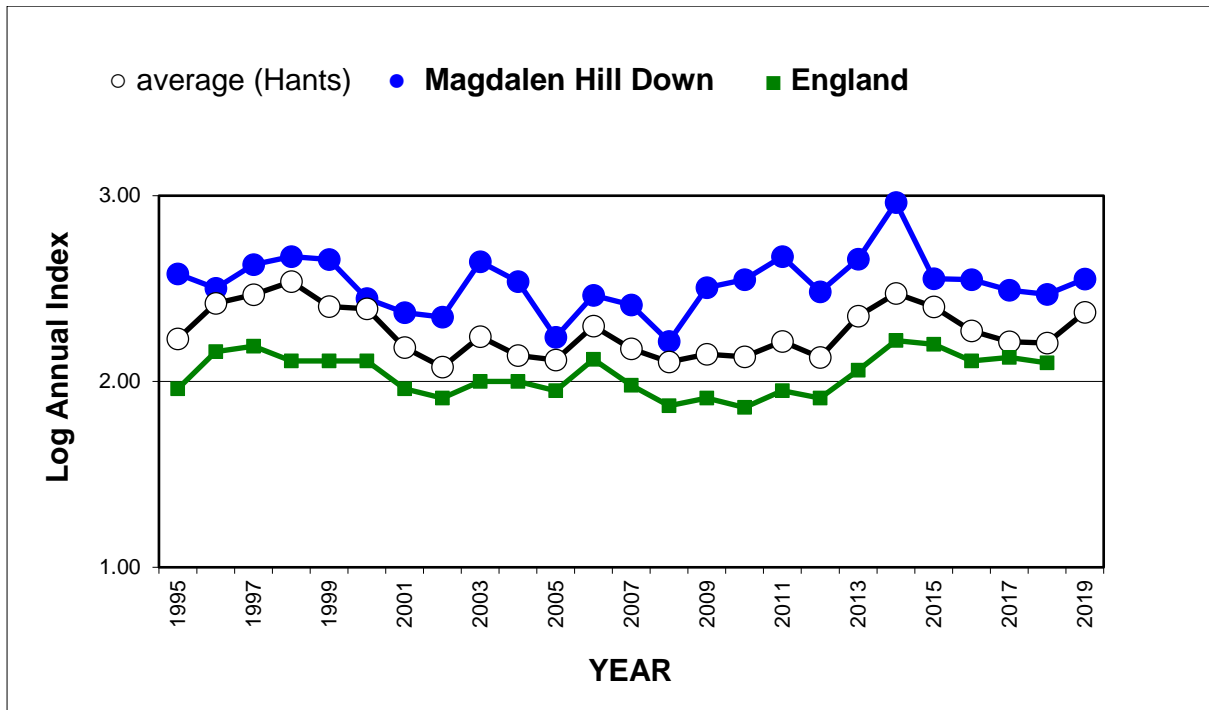

25 year butterfly species trends for Hampshire & Isle of Wight

Marbled White (*Melanargia galathea*)