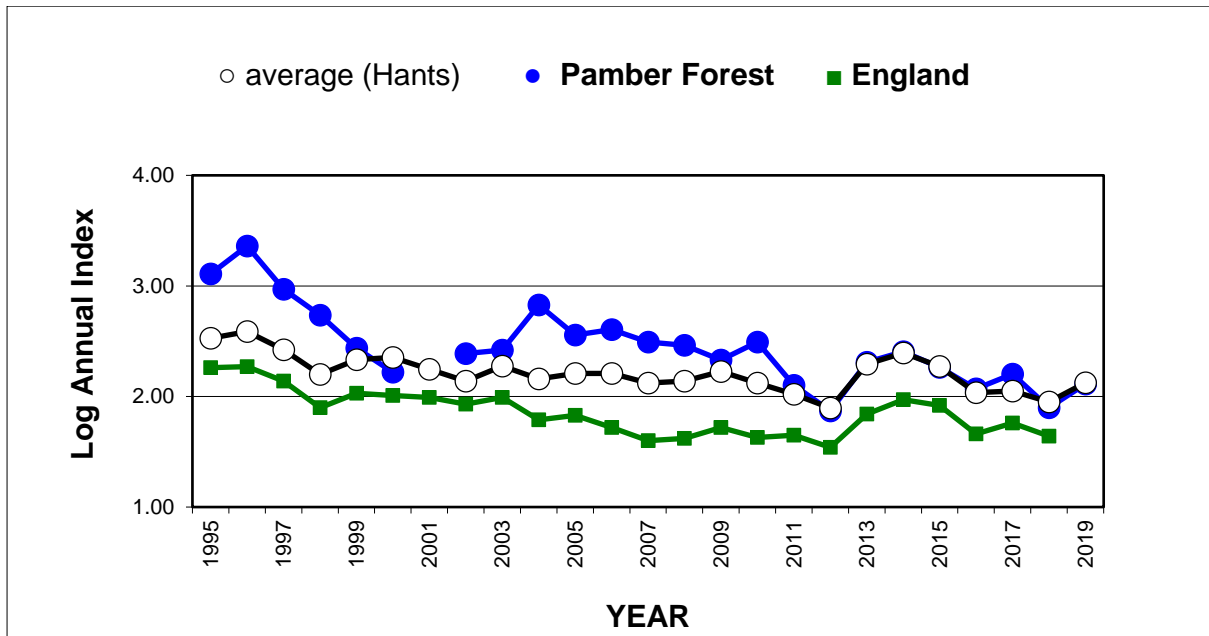

## 25 year butterfly species trends for Hampshire & Isle of Wight

### Small Heath (*Coenonympha pamphilus*)

25 year butterfly species trends for Hampshire & Isle of Wight

**Small Pearl-bordered Fritillary (*Boloria selene*)**

25 year butterfly species trends for Hampshire & Isle of Wight

**Small Skipper (*Thymelicus sylvestris*) + Essex Skipper (*Thymelicus lineola*)**

# 25 year butterfly species trends for Hampshire & Isle of Wight