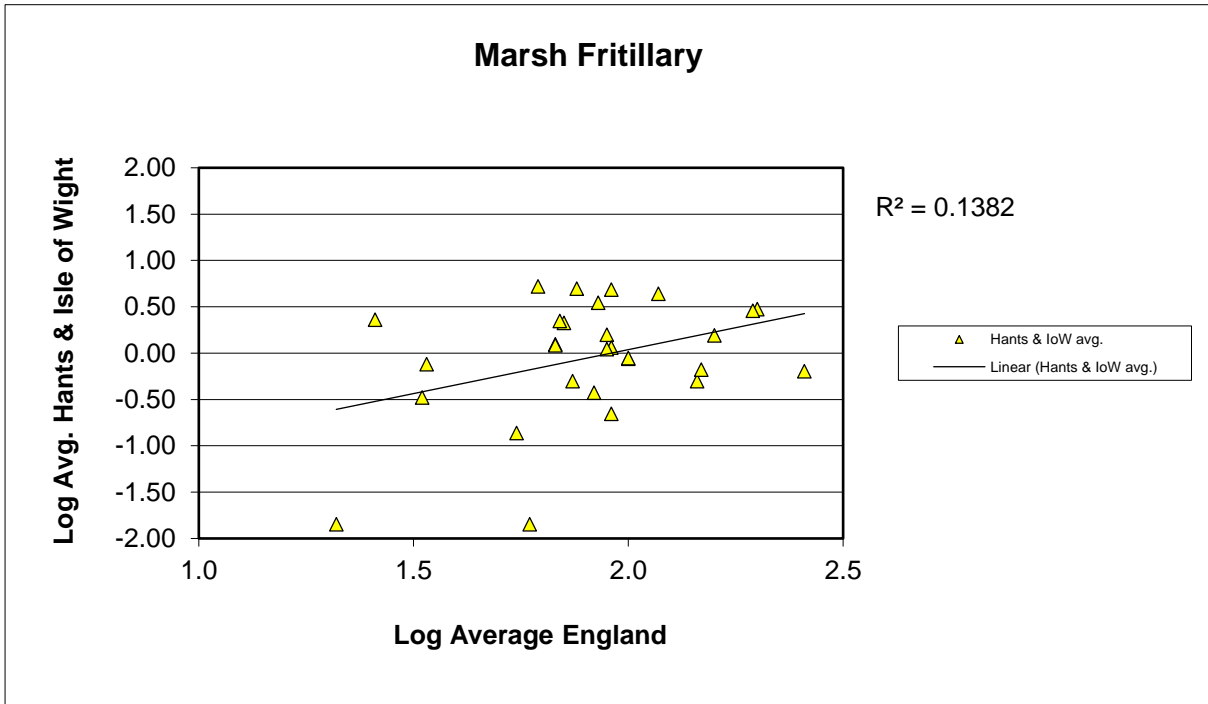

# 25 year butterfly species trends for Hampshire & Isle of Wight

## Large White (*Pieris brassicae*)

## 25 year butterfly species trends for Hampshire & Isle of Wight

### Marbled White (*Melanargia galathea*)

25 year butterfly species trends for Hampshire & Isle of Wight

Marsh Fritillary (*Euphydryas aurinia*)