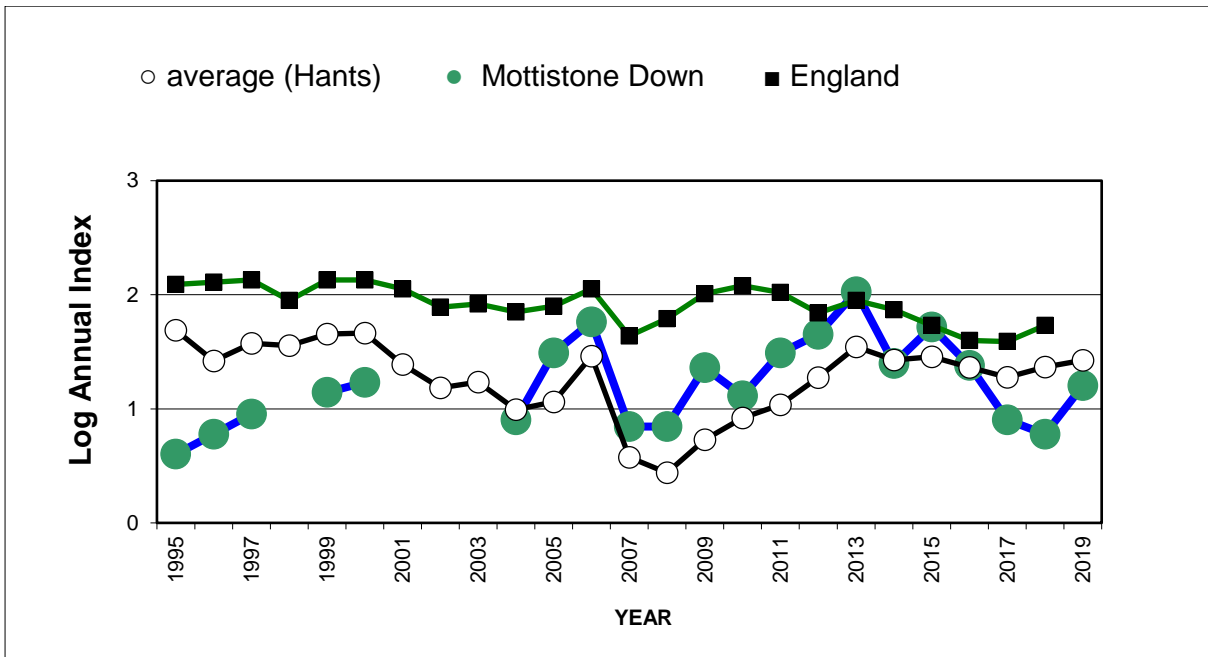

25 year butterfly species trends for Hampshire & Isle of Wight

Grayling (*Hipparchia semele*)