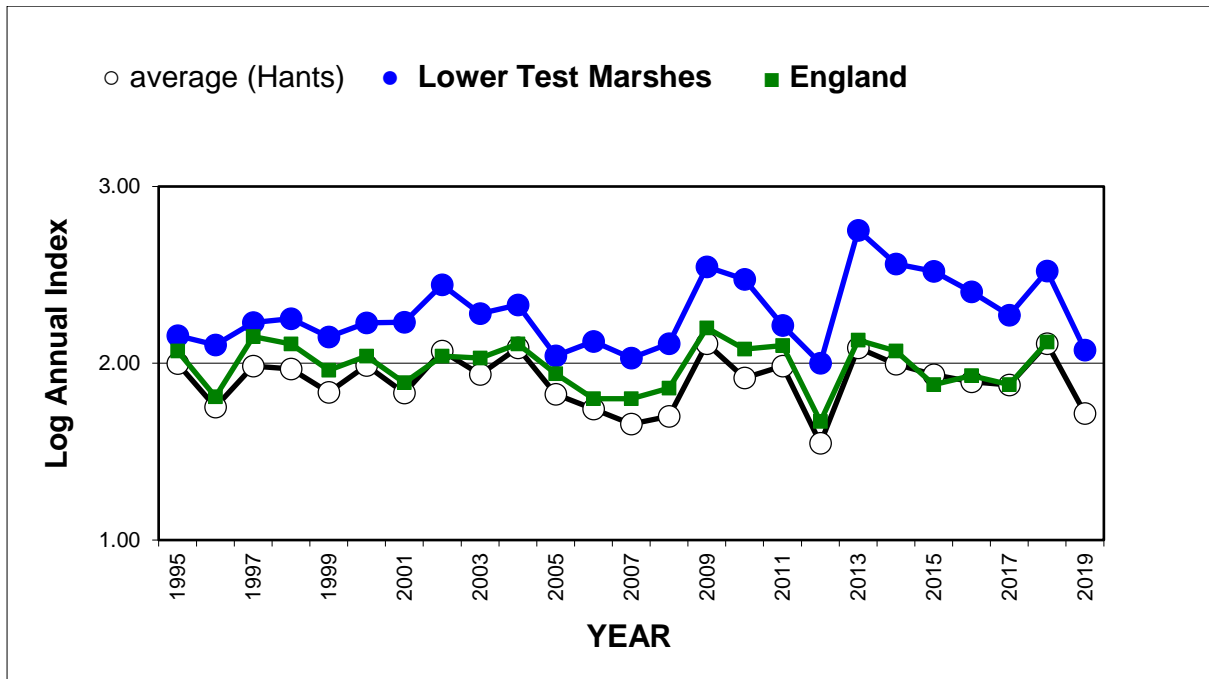

# 25 year butterfly species trends for Hampshire & Isle of Wight

## Grayling (*Hipparchia semele*)

25 year butterfly species trends for Hampshire & Isle of Wight

**Green Hairstreak (*Callophrys rubi*)**

## Green-veined White (*Pieris napi*)

25 year butterfly species trends for Hampshire & Isle of Wight

**Grizzled Skipper (*Pyrgus malvae*)**