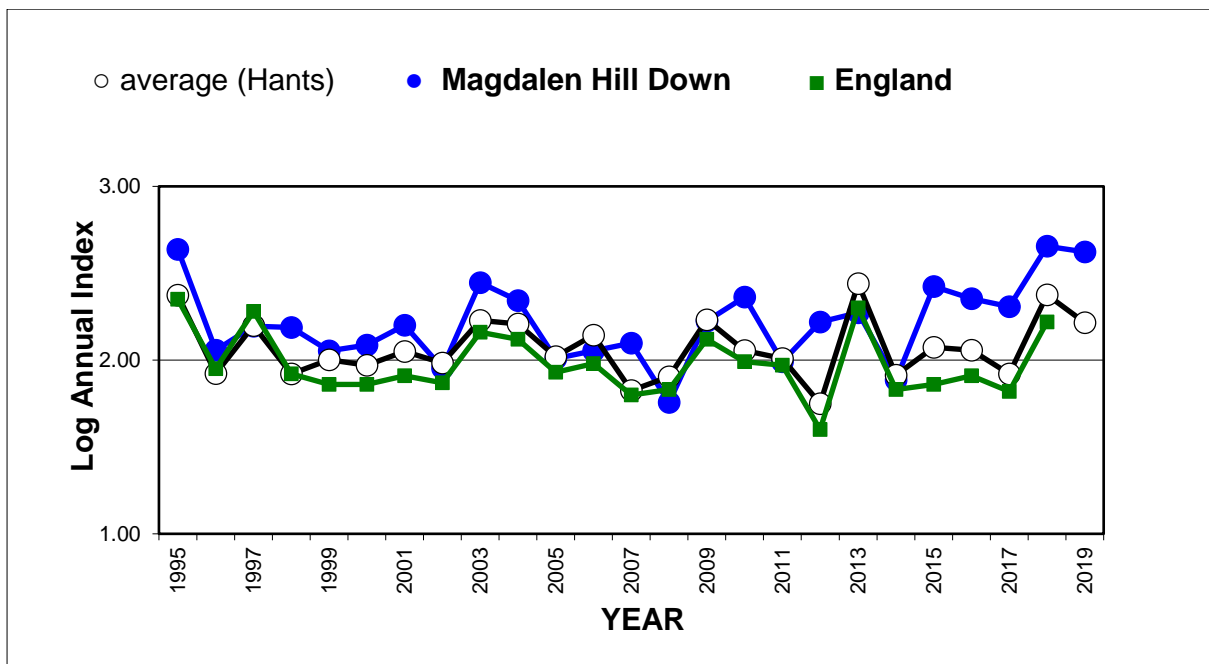

25 year butterfly species trends for Hampshire & Isle of Wight

Small White (*Pieris rapae*)