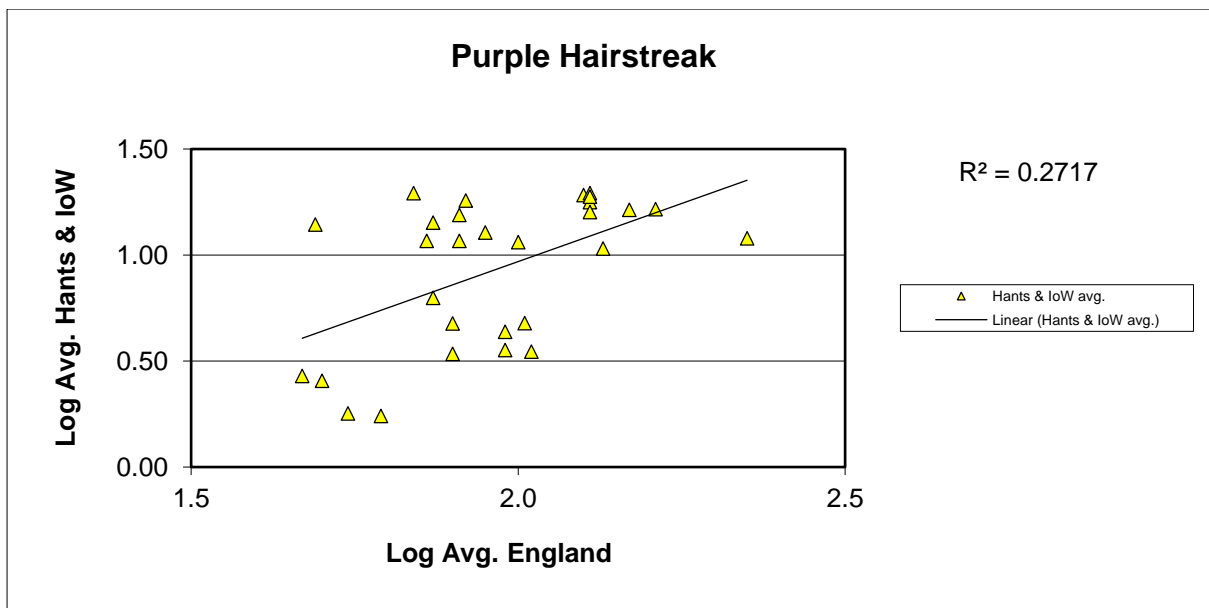

25 year butterfly species trends for Hampshire & Isle of Wight

Purple Hairstreak (*Favonius quercus*)