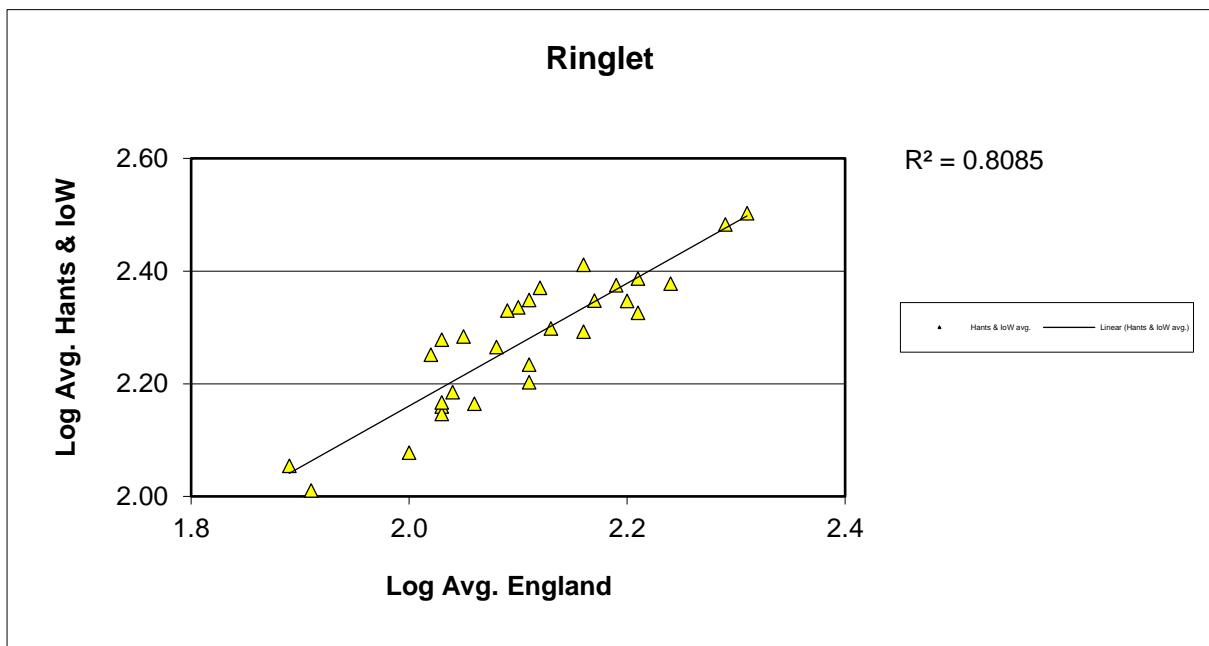

25 year butterfly species trends for Hampshire & Isle of Wight

Ringlet (*Aphantopus hyperantus*)