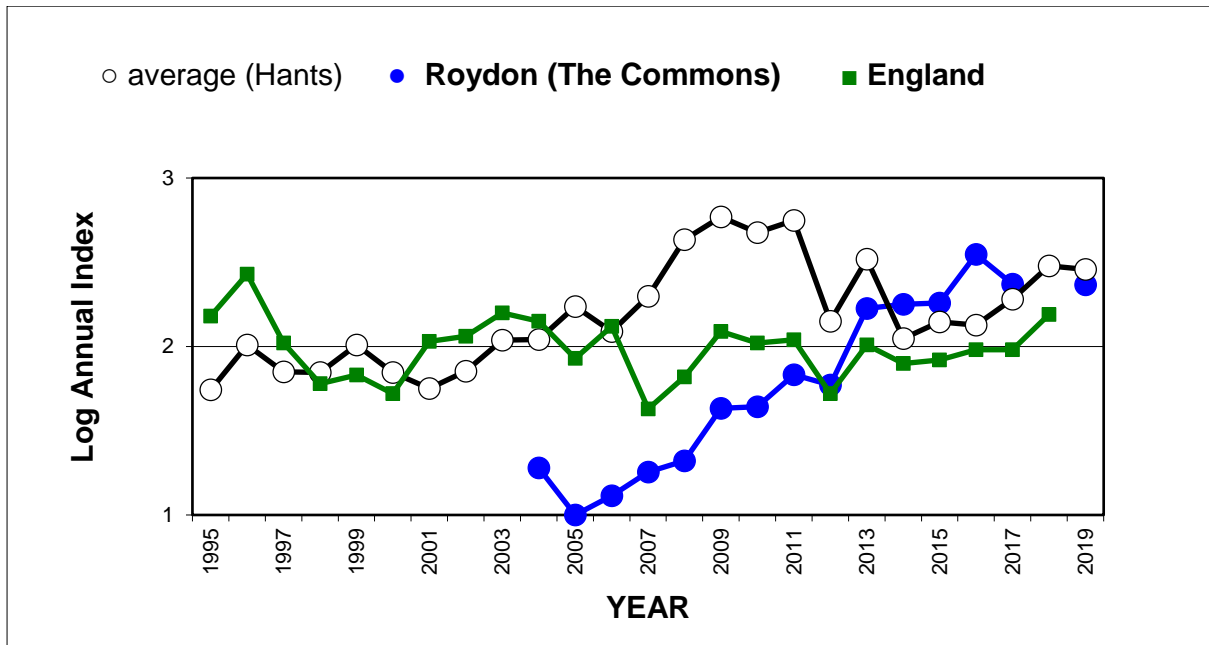

25 year butterfly species trends for Hampshire & Isle of Wight

Silver-studded Blue (*Plebejus argus*)