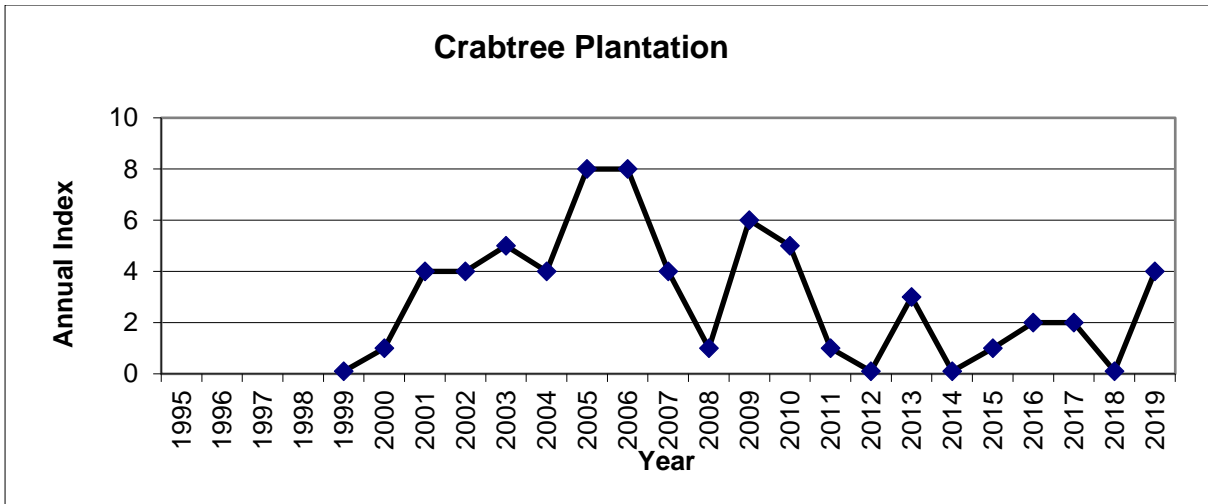

25 year butterfly species trends for Hampshire & Isle of Wight

White-letter Hairstreak (*Satyrium w-album*)

Graphs compiled by Andy Barker

30 January 2020.