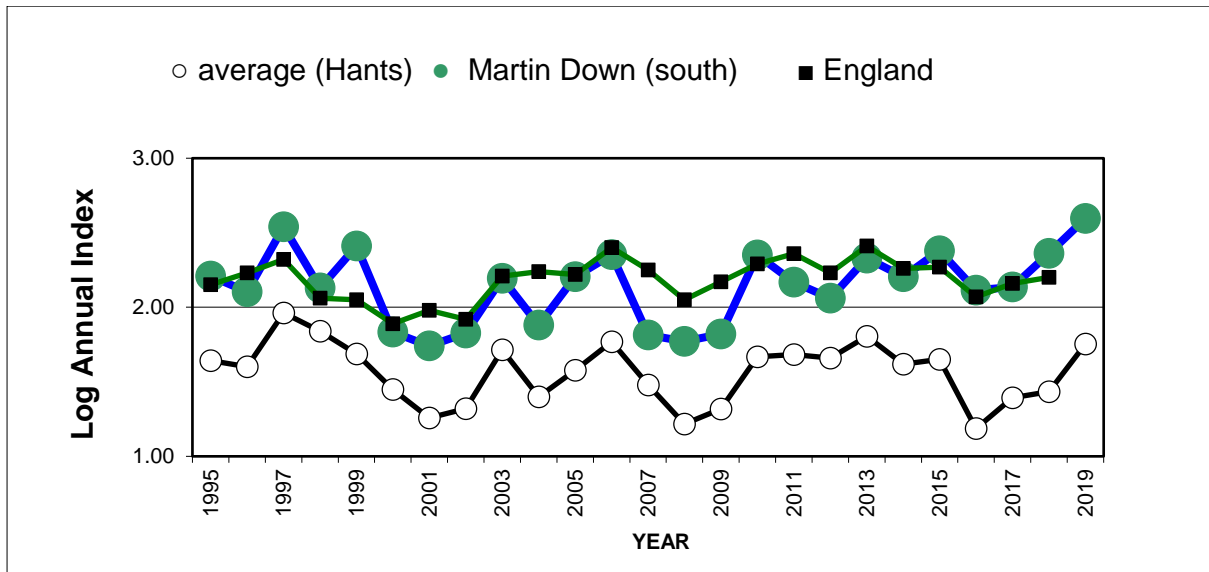

25 year butterfly species trends for Hampshire & Isle of Wight

Dark Green Fritillary (*Argynnis aglaja*)