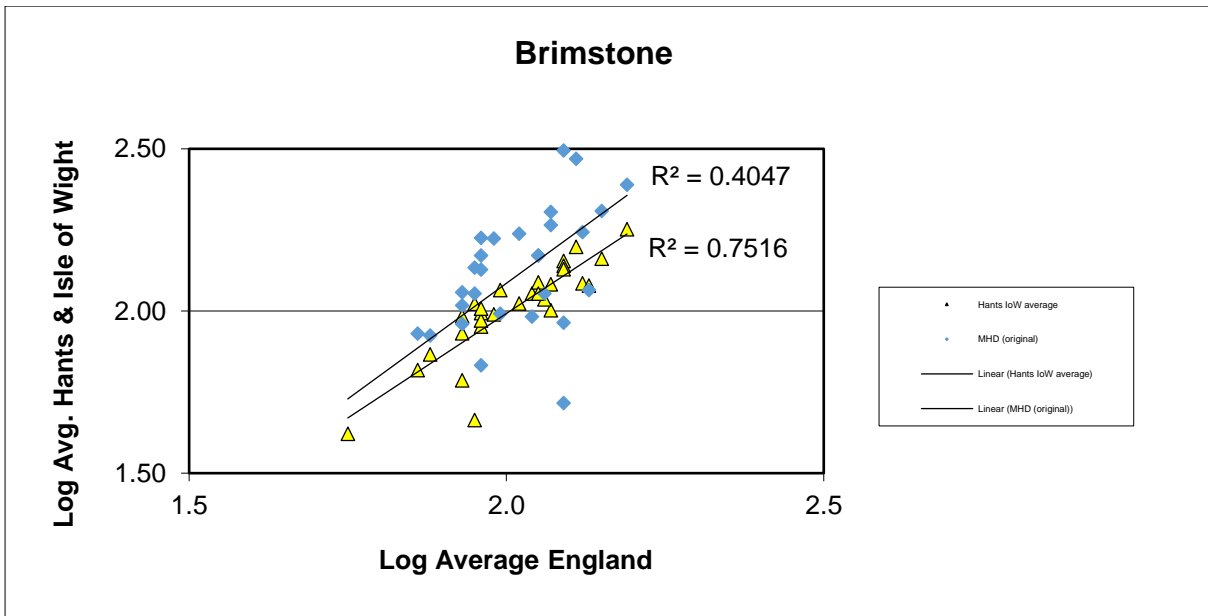

25 year butterfly species trends for Hampshire & Isle of Wight

Brimstone (*Gonepteryx rhamni*)