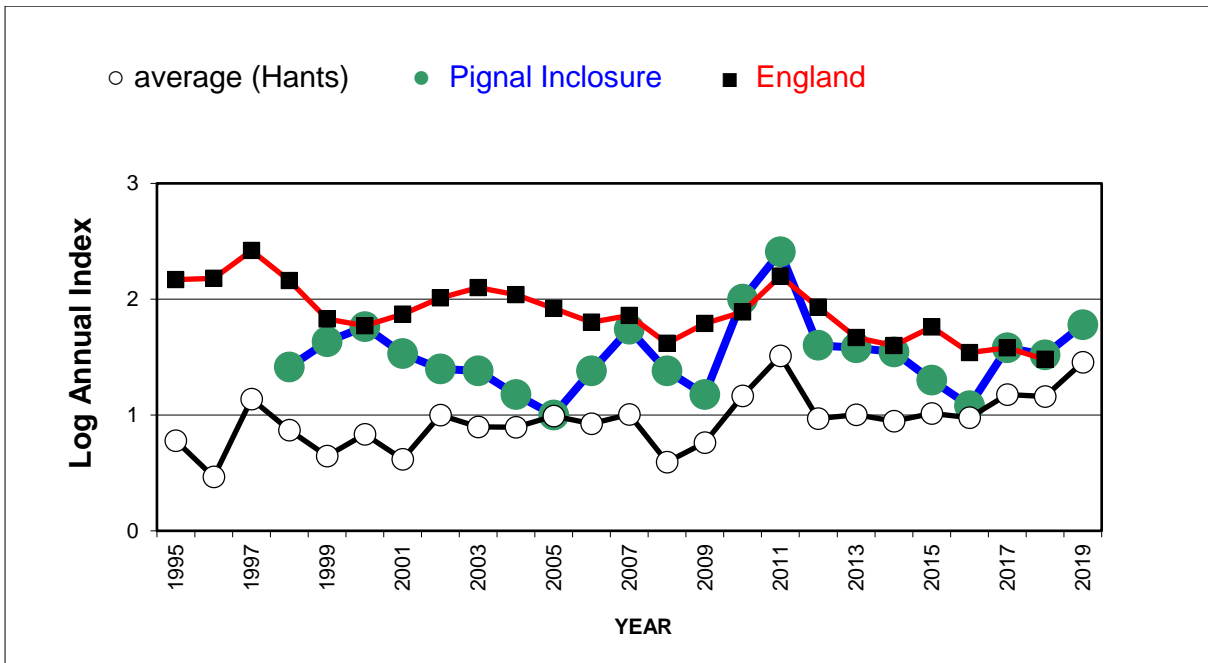

# 25 year butterfly species trends for Hampshire & Isle of Wight

## Painted Lady (*Vanessa cardui*)

25 year butterfly species trends for Hampshire & Isle of Wight

Peacock (*Aglais io*)

25 year butterfly species trends for Hampshire & Isle of Wight

**Pearl-bordered Fritillary (*Boloria euphrosyne*)**

25 year butterfly species trends for Hampshire & Isle of Wight

Purple Emperor (*Apatura iris*)

## 25 year butterfly species trends for Hampshire & Isle of Wight