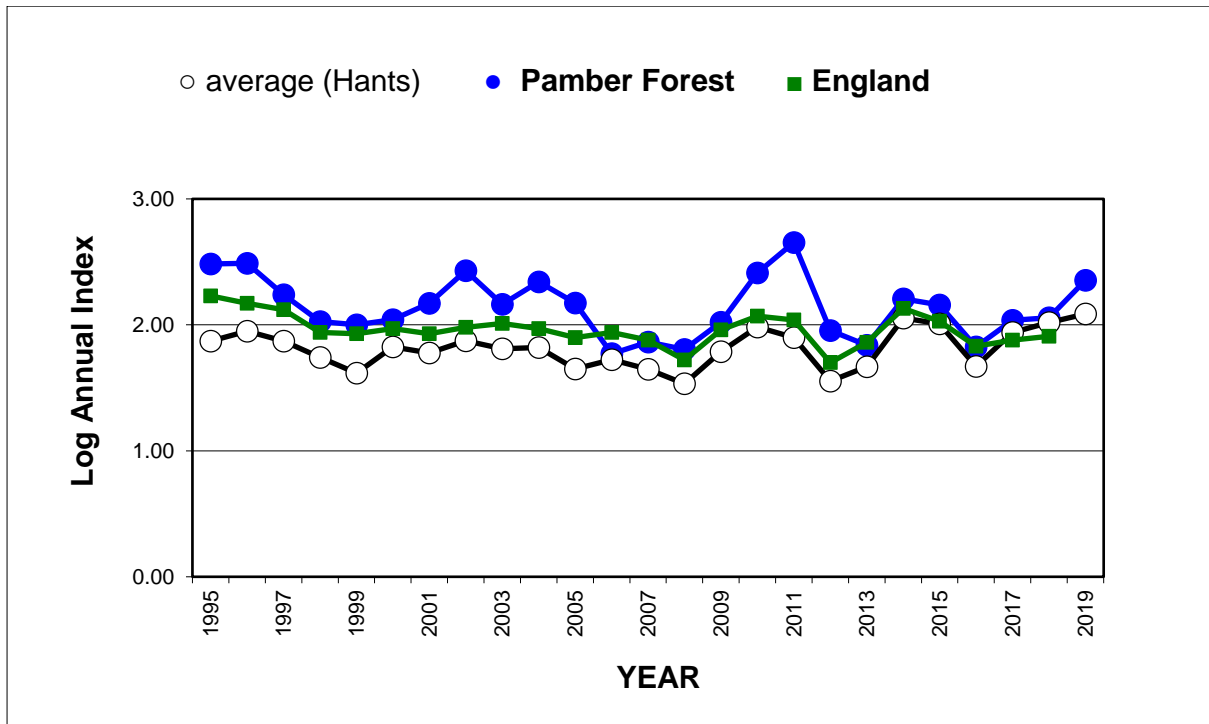

25 year butterfly species trends for Hampshire & Isle of Wight

Large Skipper (*Ochlodes sylvanus*)