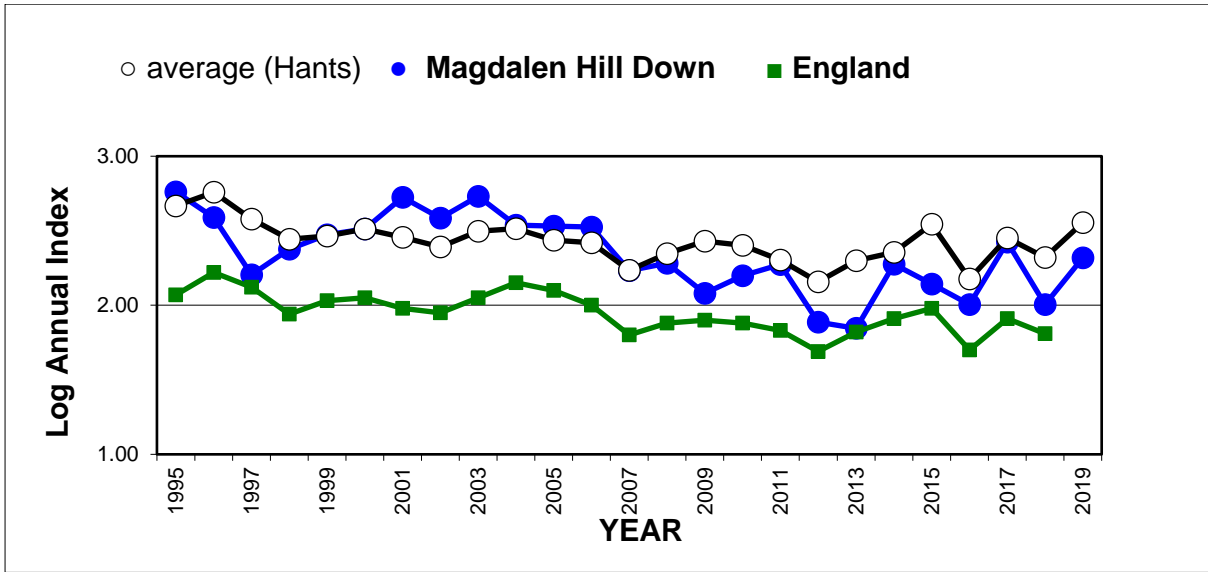

25 year butterfly species trends for Hampshire & Isle of Wight

Gatekeeper (*Pyronia tithonus*)