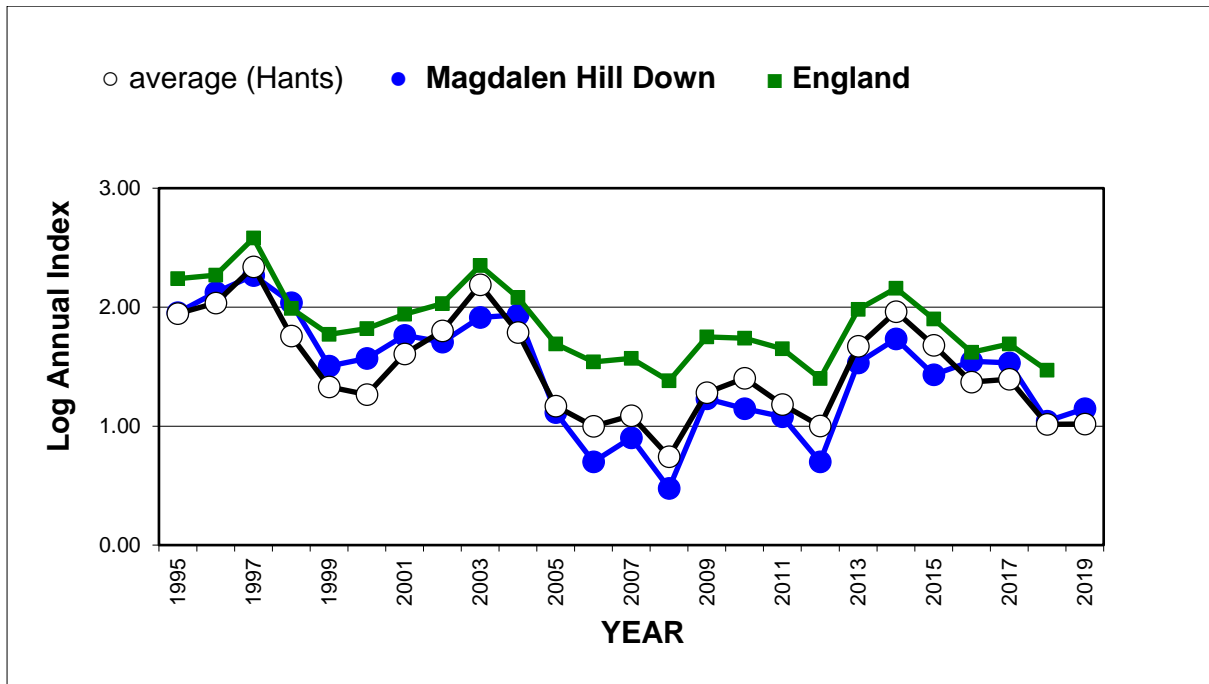

25 year butterfly species trends for Hampshire & Isle of Wight

Small Tortoiseshell (*Aglais urticae*)