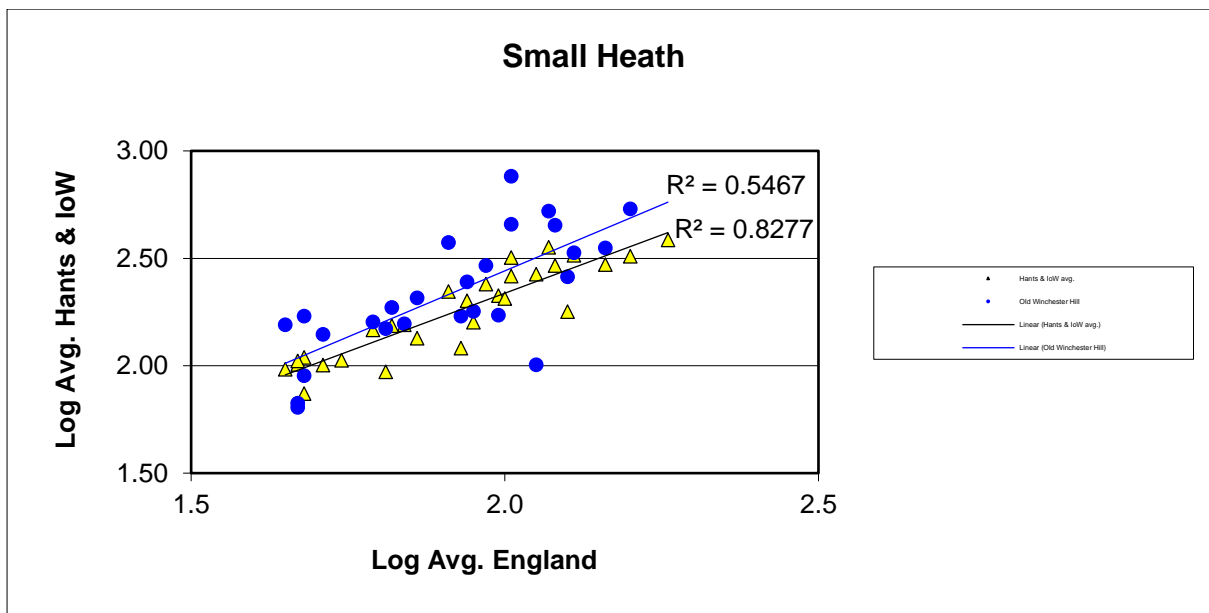

25 year butterfly species trends for Hampshire & Isle of Wight

Small Heath (*Coenonympha pamphilus*)