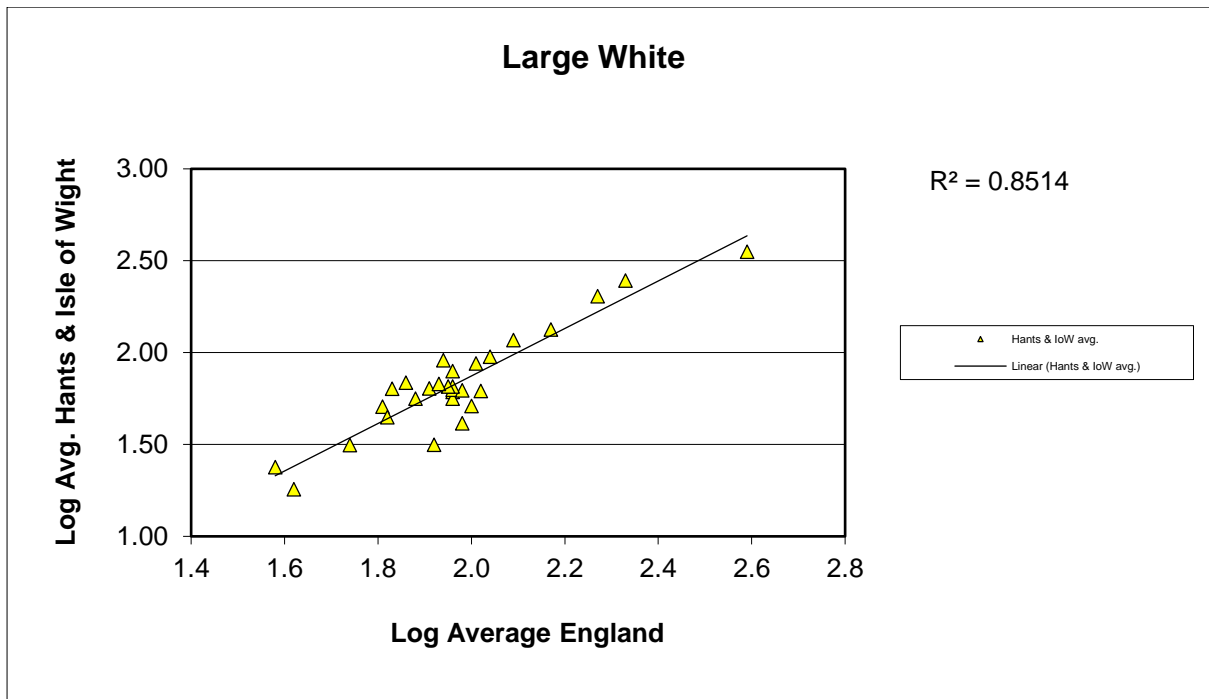

25 year butterfly species trends for Hampshire & Isle of Wight

Large White (*Pieris brassicae*)