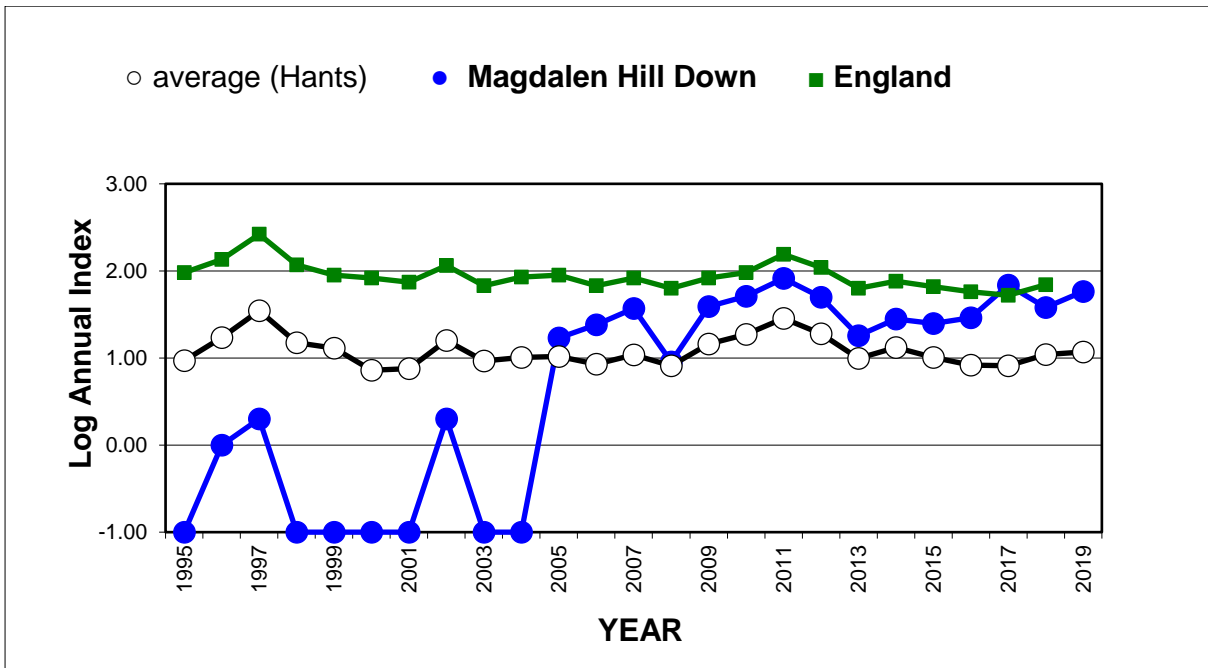

# 25 year butterfly species trends for Hampshire & Isle of Wight

## Grayling (*Hipparchia semele*)

25 year butterfly species trends for Hampshire & Isle of Wight

**Green Hairstreak (*Callophrys rubi*)**

## Green-veined White (*Pieris napi*)

25 year butterfly species trends for Hampshire & Isle of Wight

**Grizzled Skipper (*Pyrgus malvae*)**