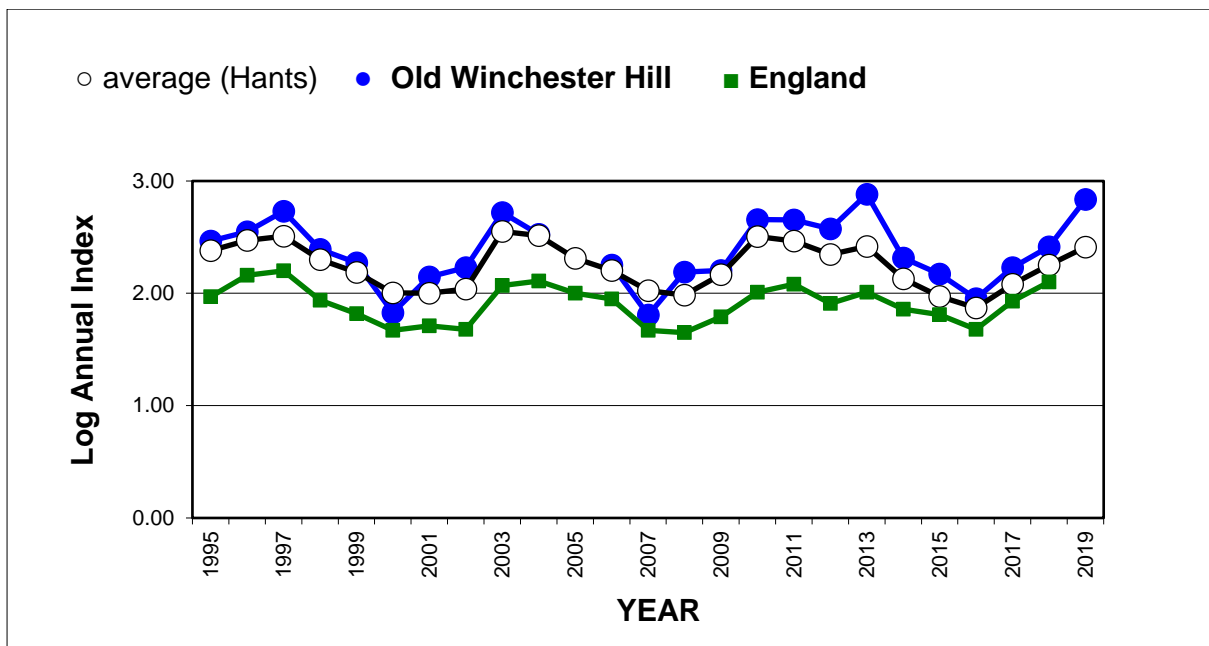

25 year butterfly species trends for Hampshire & Isle of Wight

Small Heath (*Coenonympha pamphilus*)