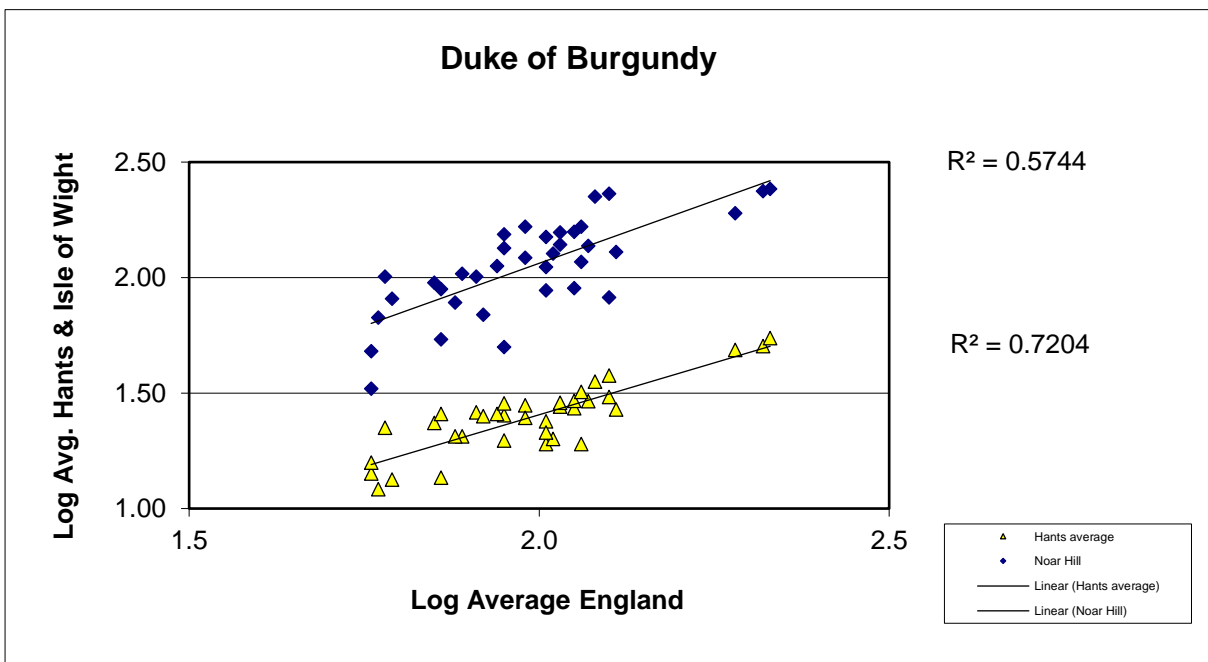

# 25 year butterfly species trends for Hampshire & Isle of Wight

## Dark Green Fritillary (*Argynnis aglaja*)

## 25 year butterfly species trends for Hampshire & Isle of Wight

### Dingy Skipper (*Erynnis tages*)

25 year butterfly species trends for Hampshire & Isle of Wight

Duke of Burgundy (*Hamearis lucina*)