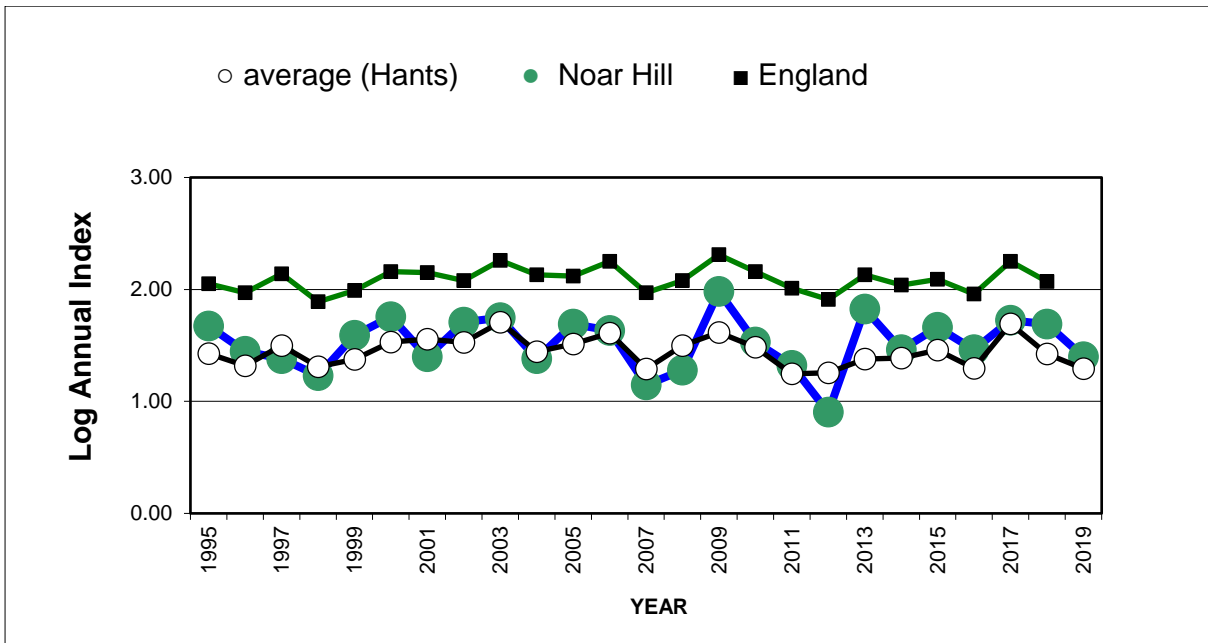

## 25 year butterfly species trends for Hampshire & Isle of Wight

### Chalk Hill Blue (*Polyommatus coridon*)

25 year butterfly species trends for Hampshire & Isle of Wight

**Clouded Yellow (*Colias croceus*)**

25 year butterfly species trends for Hampshire & Isle of Wight

# 25 year butterfly species trends for Hampshire & Isle of Wight