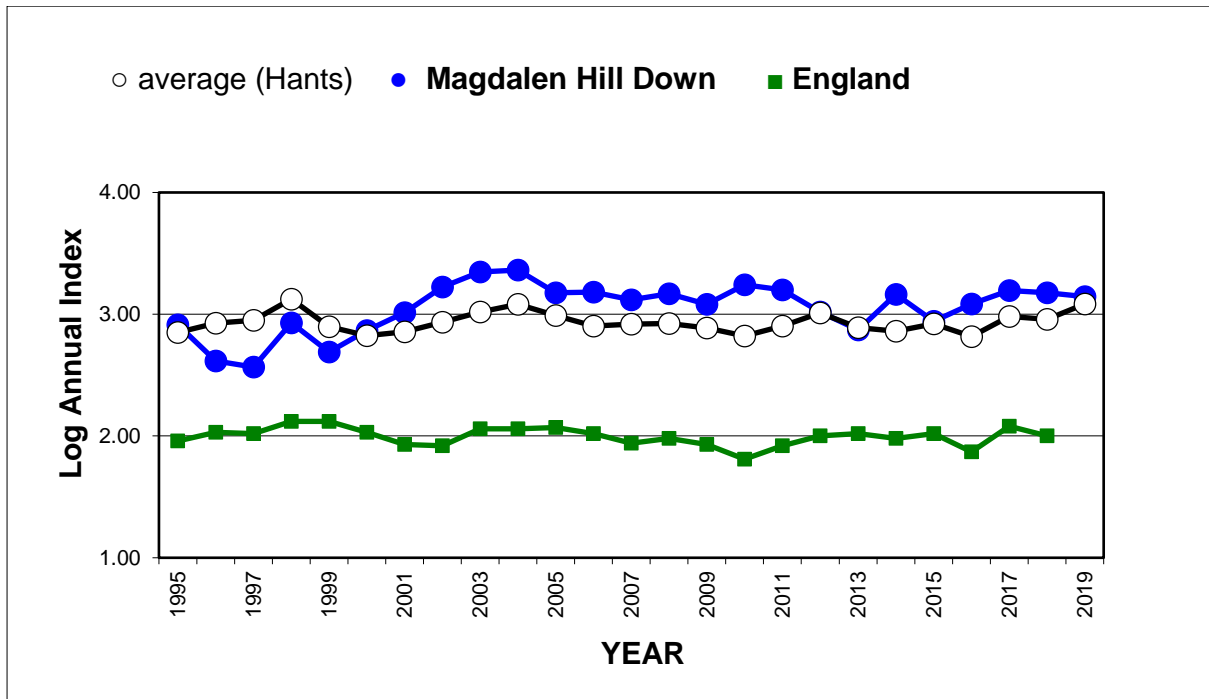

25 year butterfly species trends for Hampshire & Isle of Wight

Meadow Brown (*Maniola jurtina*)