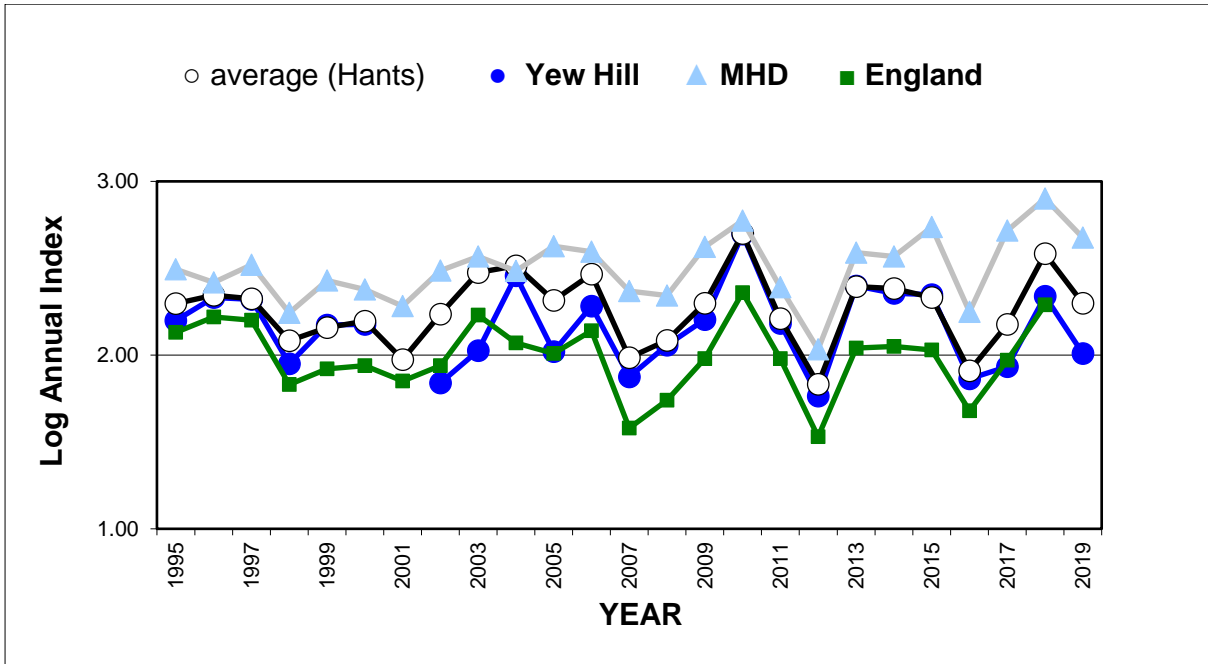

25 year butterfly species trends for Hampshire & Isle of Wight

Common Blue (*Polyommatus icarus*)