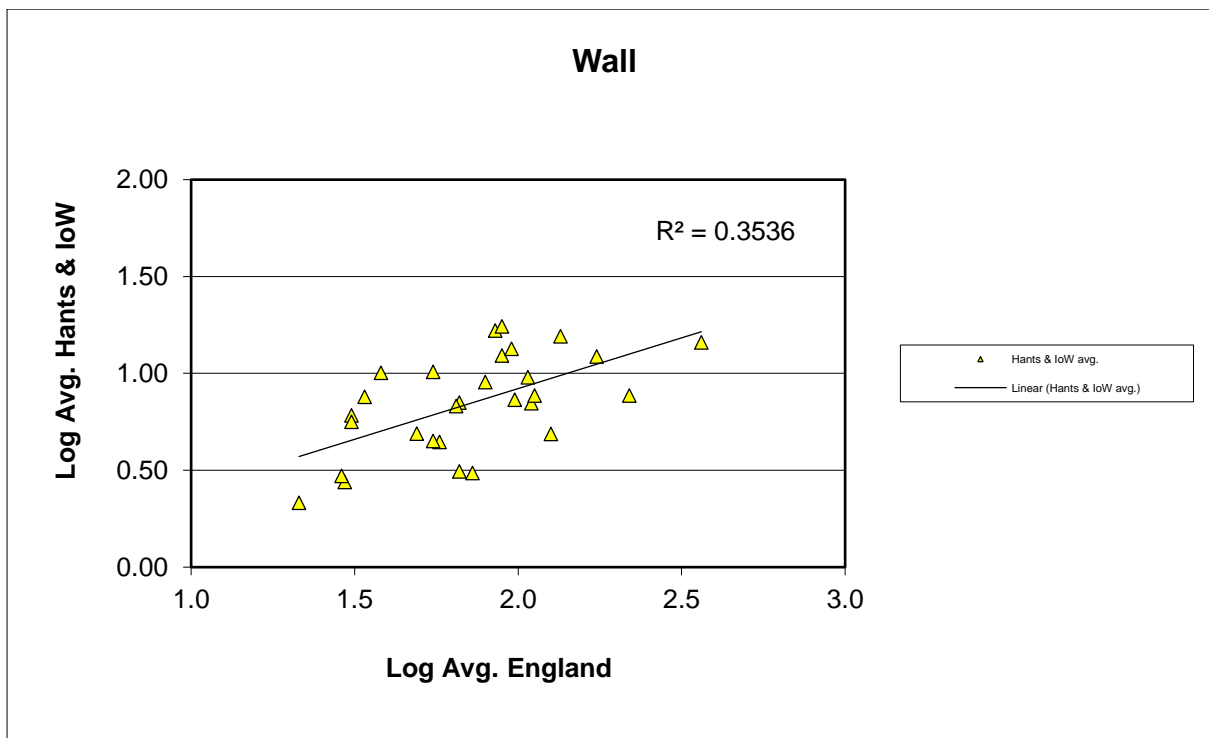

25 year butterfly species trends for Hampshire & Isle of Wight

Wall (*Lasiommata megera*)