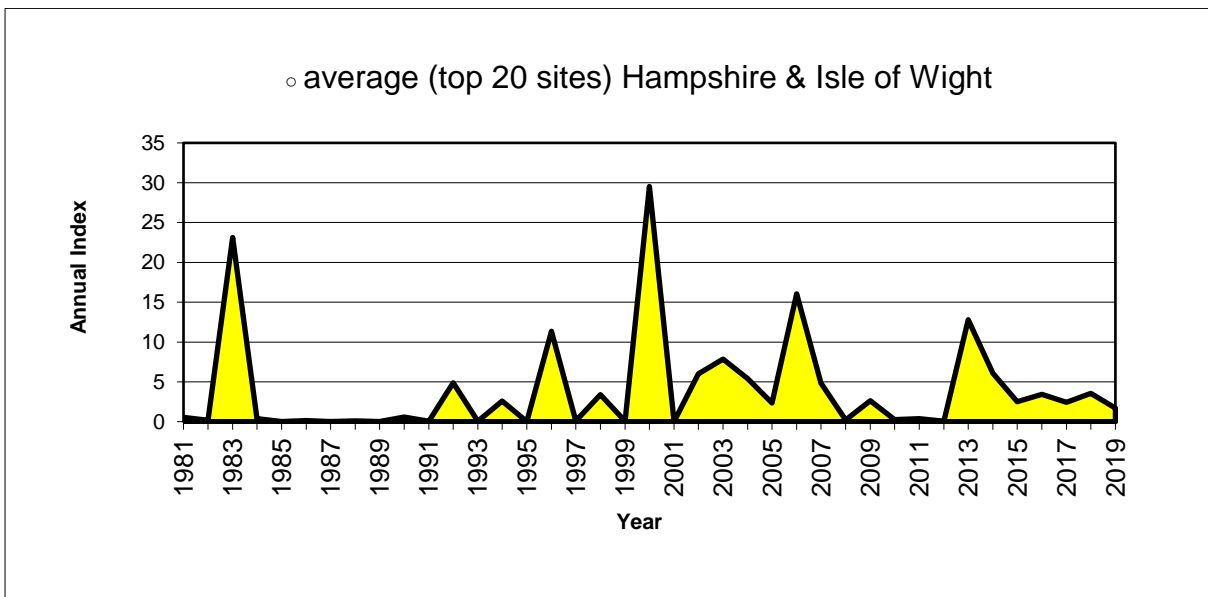

25 year butterfly species trends for Hampshire & Isle of Wight

Clouded Yellow (*Colias croceus*)