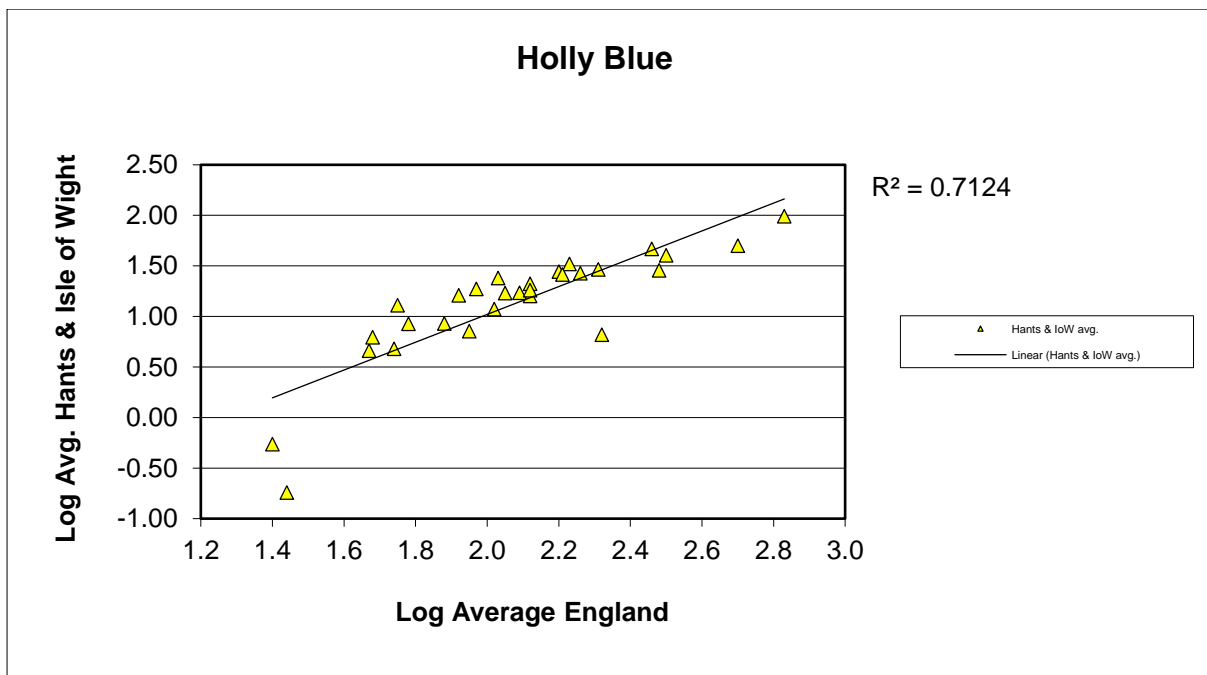

25 year butterfly species trends for Hampshire & Isle of Wight

Holly Blue (*Celastrina argiolus*)