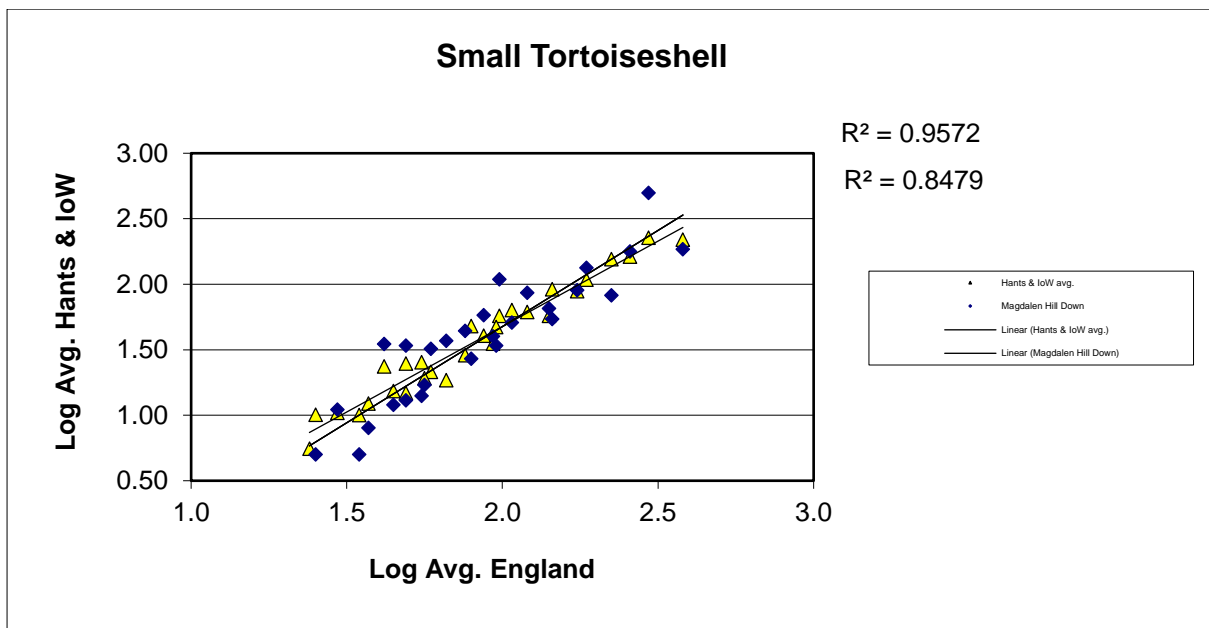

25 year butterfly species trends for Hampshire & Isle of Wight

Small Tortoiseshell (*Aglais urticae*)