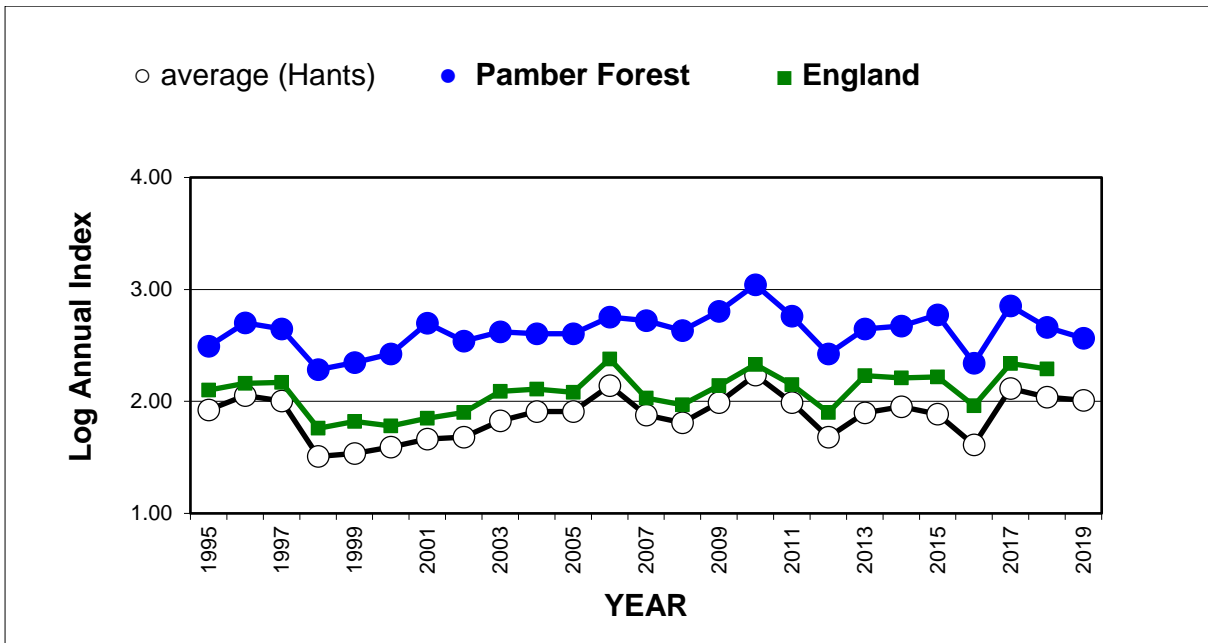

25 year butterfly species trends for Hampshire & Isle of Wight

Silver-washed Fritillary (*Argynnis paphia*)