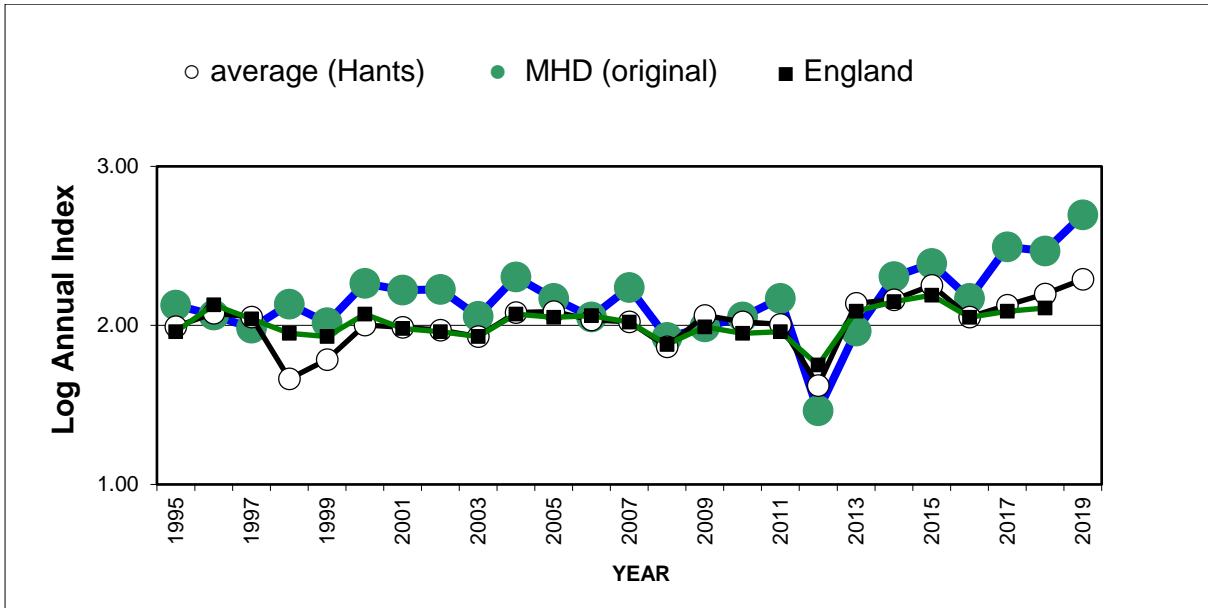

25 year butterfly species trends for Hampshire & Isle of Wight

Brimstone (*Gonepteryx rhamni*)