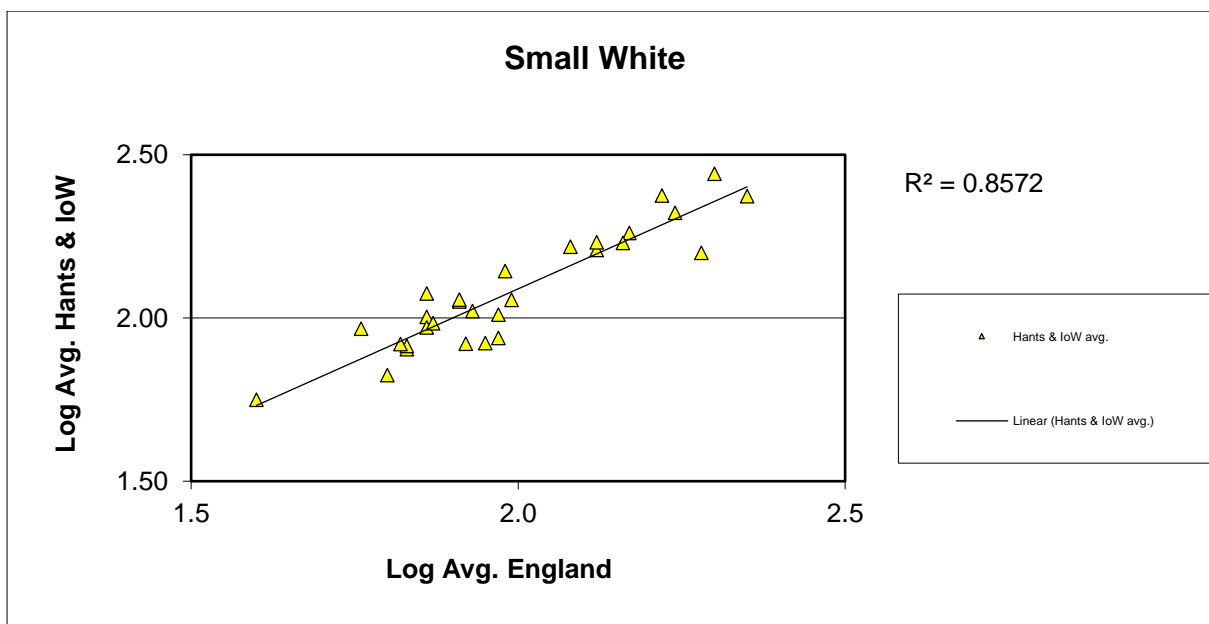

25 year butterfly species trends for Hampshire & Isle of Wight

Small White (*Pieris rapae*)