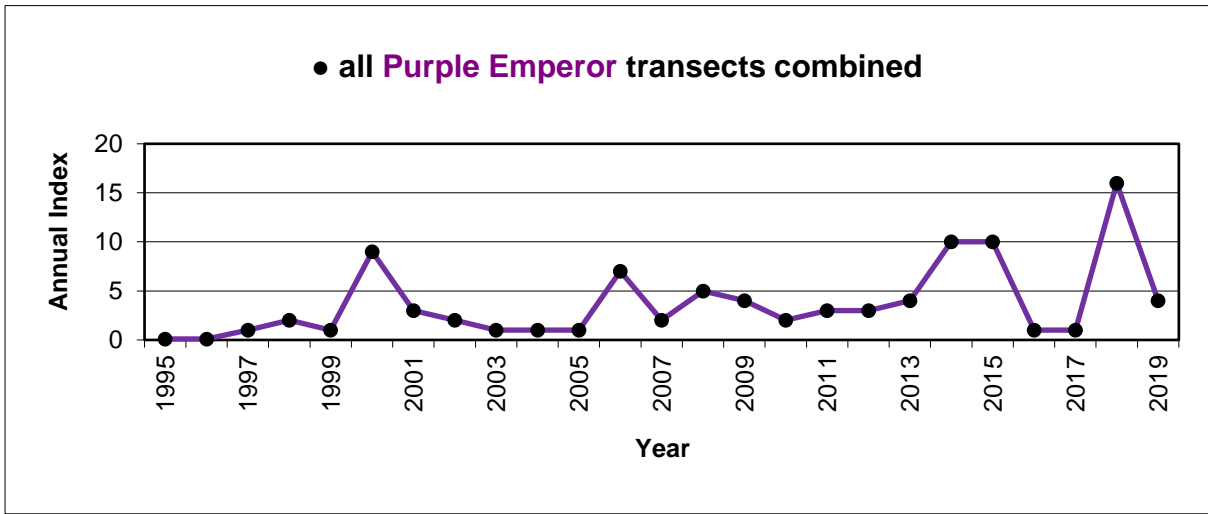

# 25 year butterfly species trends for Hampshire & Isle of Wight

## Painted Lady (*Vanessa cardui*)

25 year butterfly species trends for Hampshire & Isle of Wight

Peacock (*Aglais io*)

25 year butterfly species trends for Hampshire & Isle of Wight

**Pearl-bordered Fritillary (*Boloria euphrosyne*)**

25 year butterfly species trends for Hampshire & Isle of Wight

Purple Emperor (*Apatura iris*)

## 25 year butterfly species trends for Hampshire & Isle of Wight