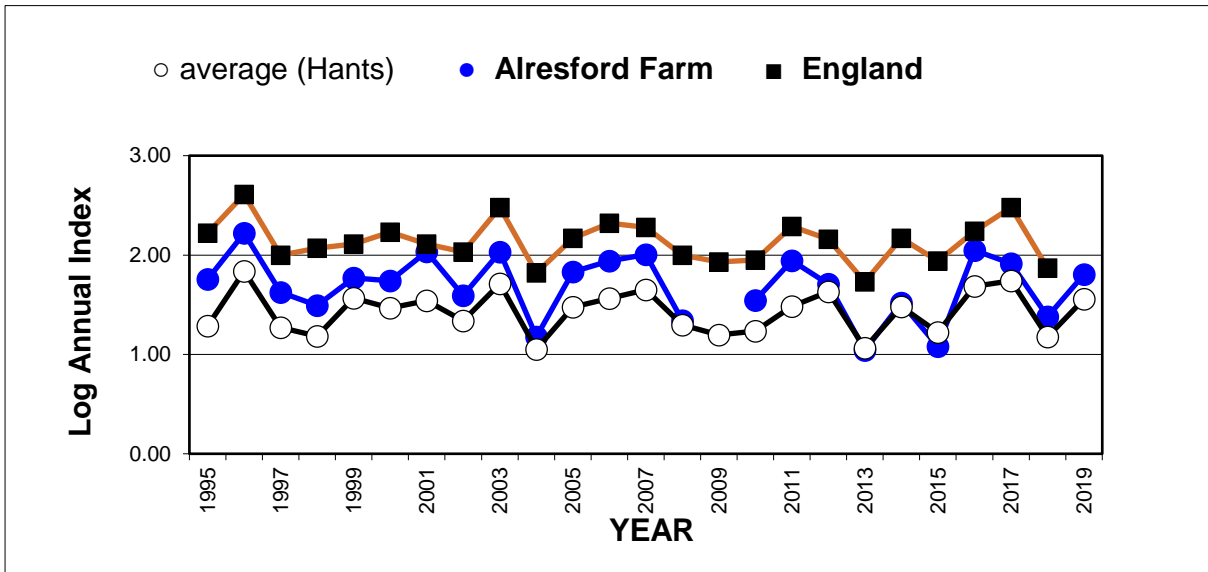

25 year butterfly species trends for Hampshire & Isle of Wight

Red Admiral (*Vanessa atalanta*)