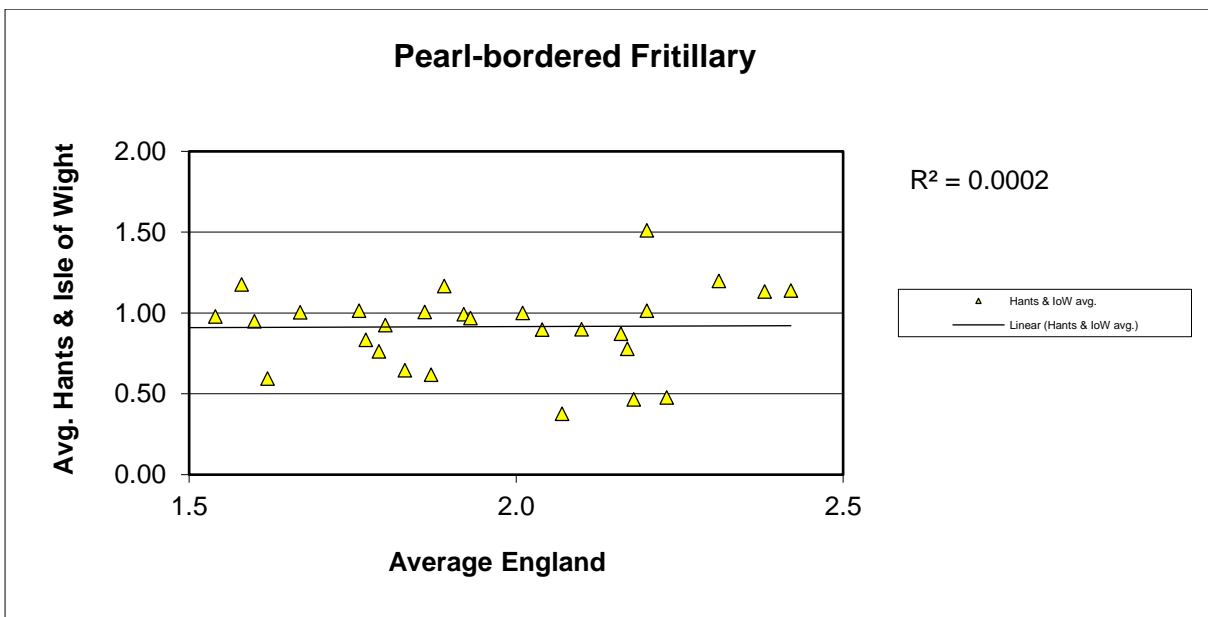

# 25 year butterfly species trends for Hampshire & Isle of Wight

## Painted Lady (*Vanessa cardui*)

25 year butterfly species trends for Hampshire & Isle of Wight

Peacock (*Aglais io*)

25 year butterfly species trends for Hampshire & Isle of Wight

**Pearl-bordered Fritillary (*Boloria euphrosyne*)**

25 year butterfly species trends for Hampshire & Isle of Wight

Purple Emperor (*Apatura iris*)

## 25 year butterfly species trends for Hampshire & Isle of Wight