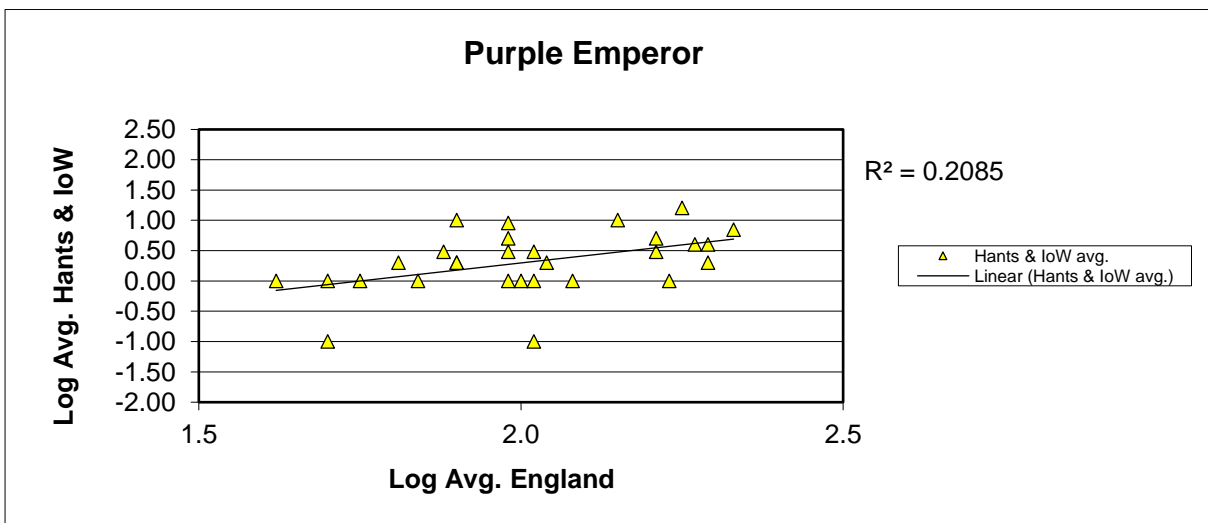

# 25 year butterfly species trends for Hampshire & Isle of Wight

## Painted Lady (*Vanessa cardui*)

25 year butterfly species trends for Hampshire & Isle of Wight

Peacock (*Aglais io*)

25 year butterfly species trends for Hampshire & Isle of Wight

**Pearl-bordered Fritillary (*Boloria euphrosyne*)**

25 year butterfly species trends for Hampshire & Isle of Wight

Purple Emperor (*Apatura iris*)