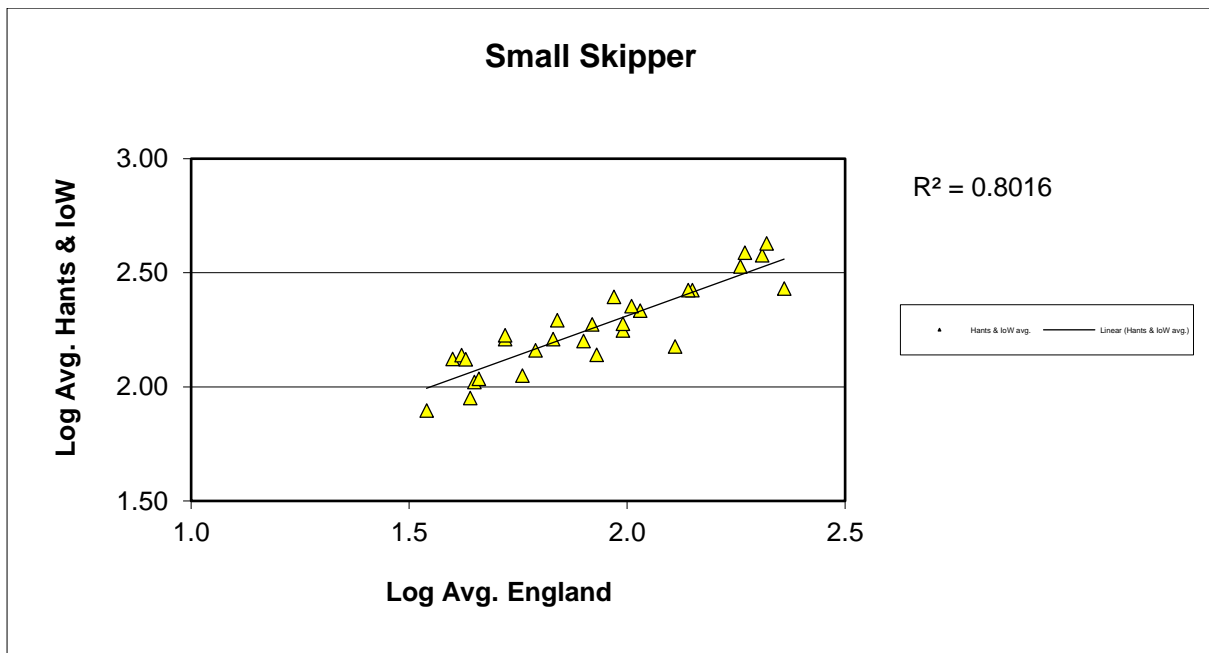

## 25 year butterfly species trends for Hampshire & Isle of Wight

### Small Heath (*Coenonympha pamphilus*)

25 year butterfly species trends for Hampshire & Isle of Wight

**Small Pearl-bordered Fritillary (*Boloria selene*)**

25 year butterfly species trends for Hampshire & Isle of Wight

**Small Skipper (*Thymelicus sylvestris*) + Essex Skipper (*Thymelicus lineola*)**