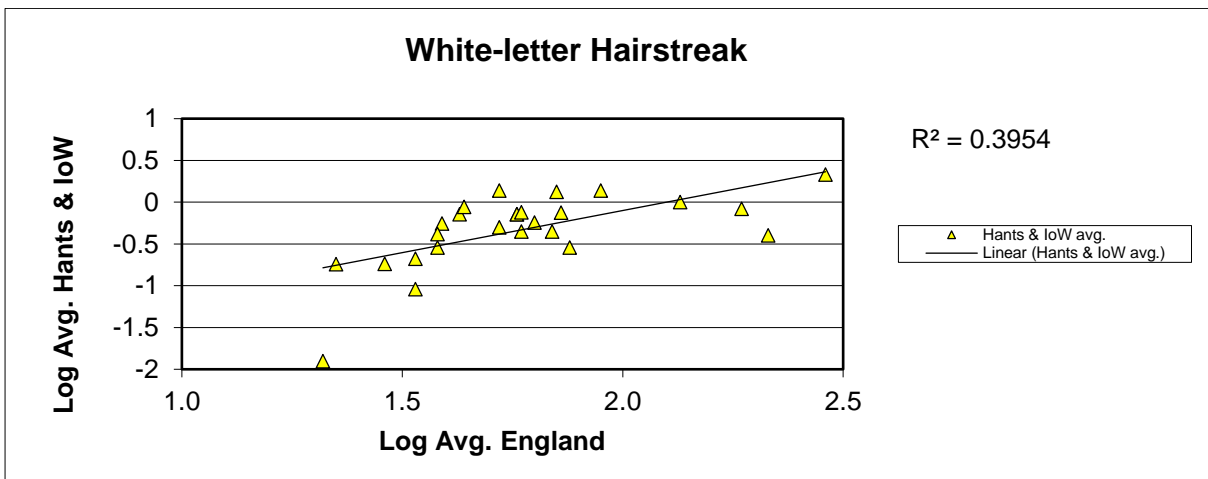

25 year butterfly species trends for Hampshire & Isle of Wight

White-letter Hairstreak (*Satyrium w-album*)

Graphs compiled by Andy Barker

30 January 2020.