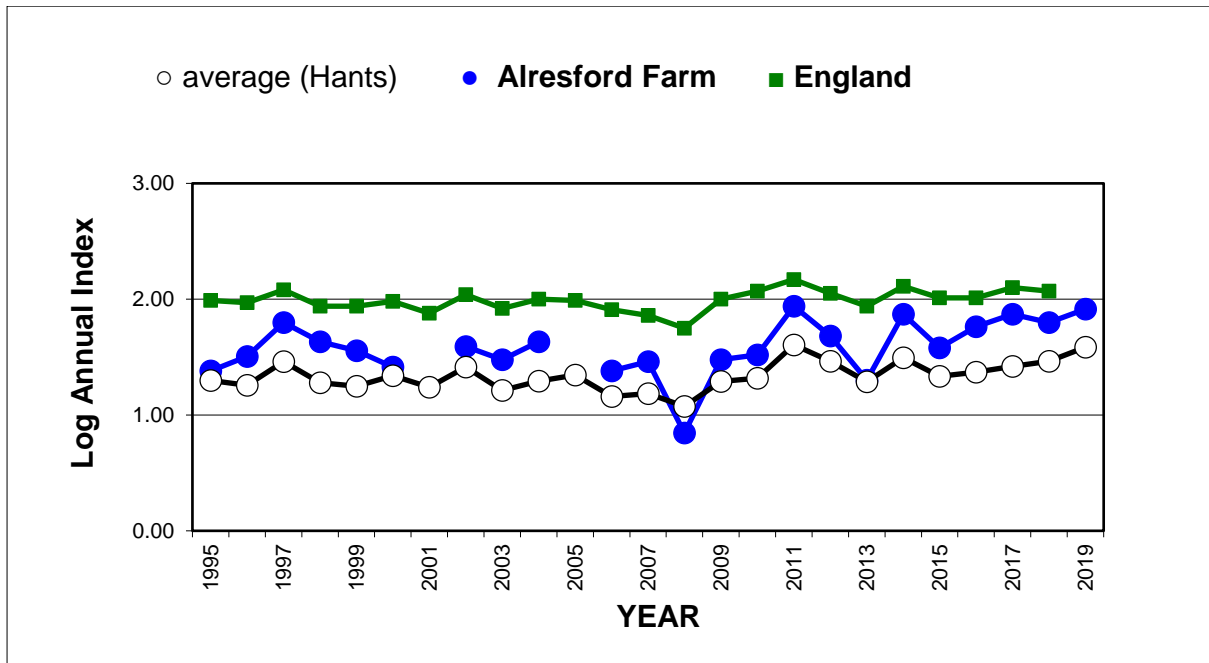

25 year butterfly species trends for Hampshire & Isle of Wight

Orange Tip (*Anthocharis cardamines*)