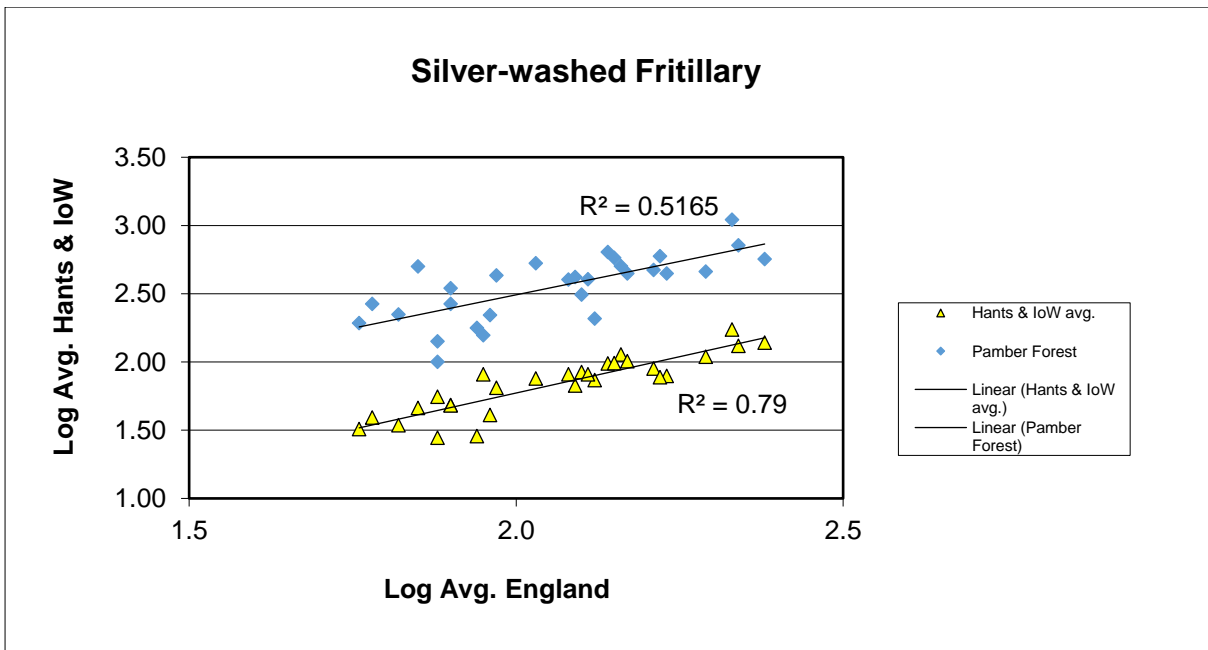

25 year butterfly species trends for Hampshire & Isle of Wight

Silver-washed Fritillary (*Argynnis paphia*)