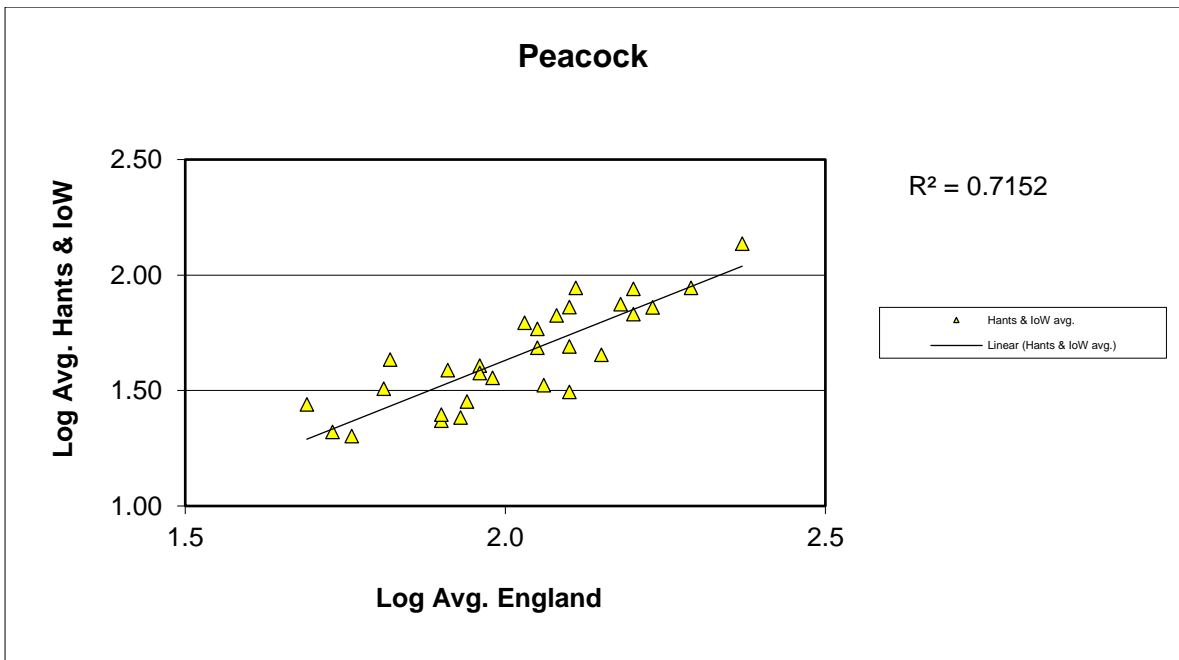

25 year butterfly species trends for Hampshire & Isle of Wight

Peacock (*Aglais io*)