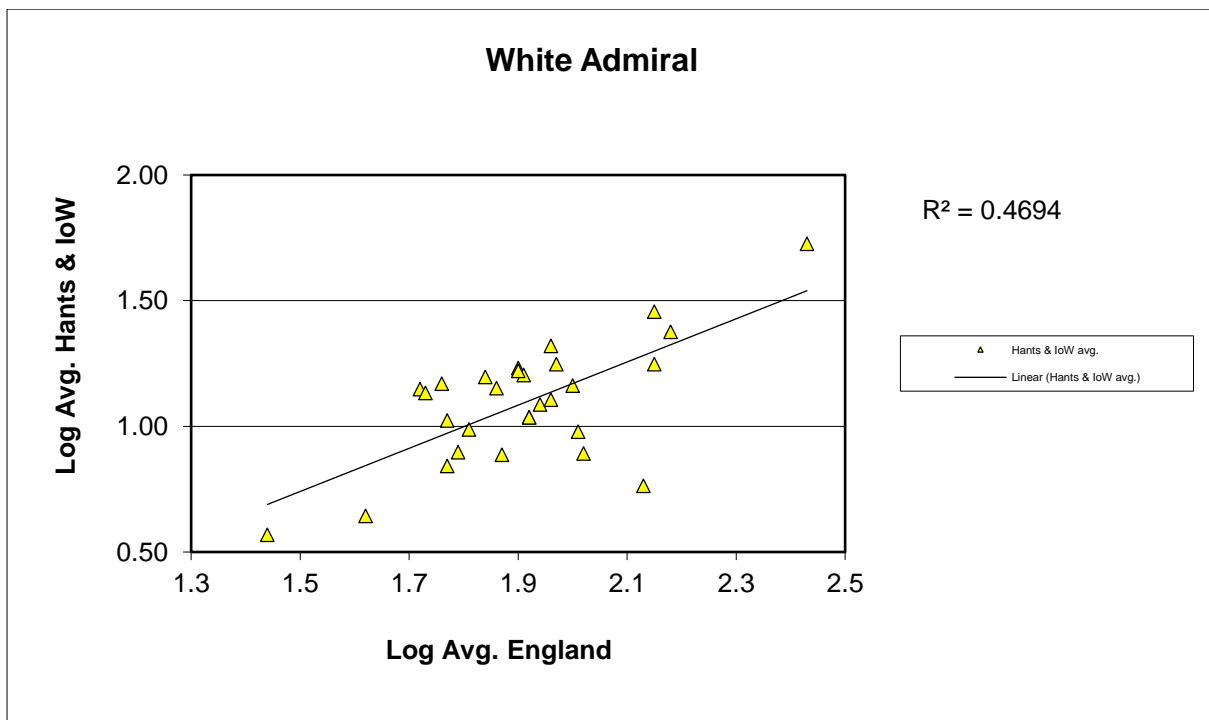

25 year butterfly species trends for Hampshire & Isle of Wight

White Admiral (*Limenitis camilla*)