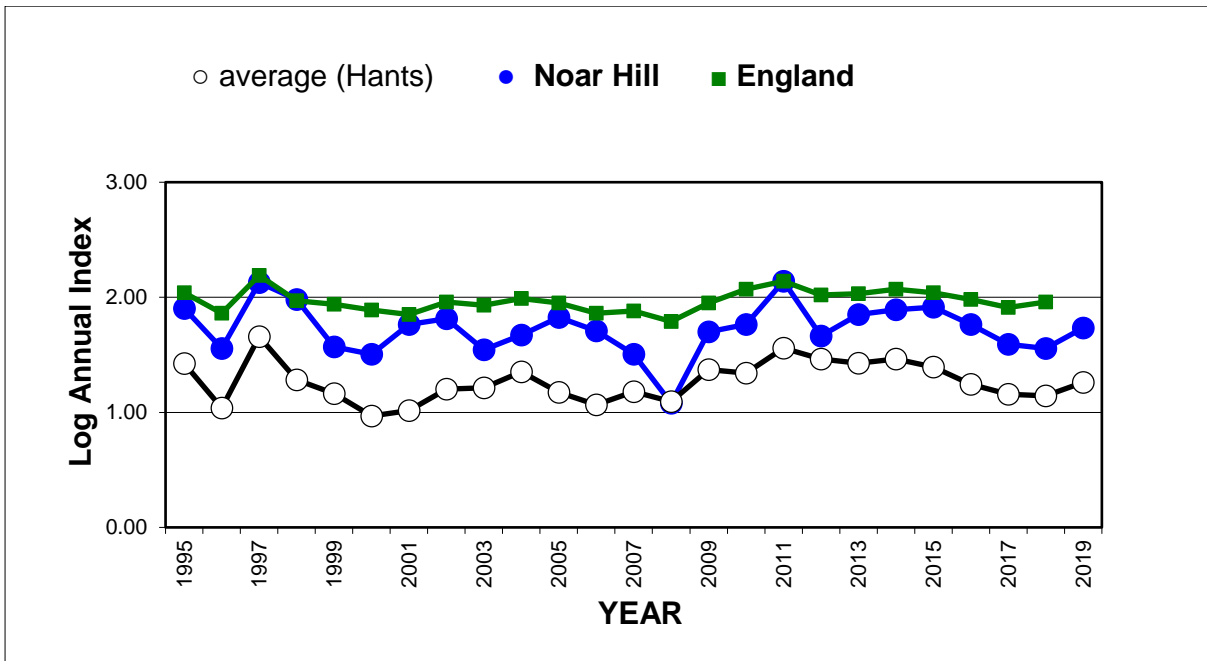

25 year butterfly species trends for Hampshire & Isle of Wight

Dingy Skipper (*Erynnis tages*)