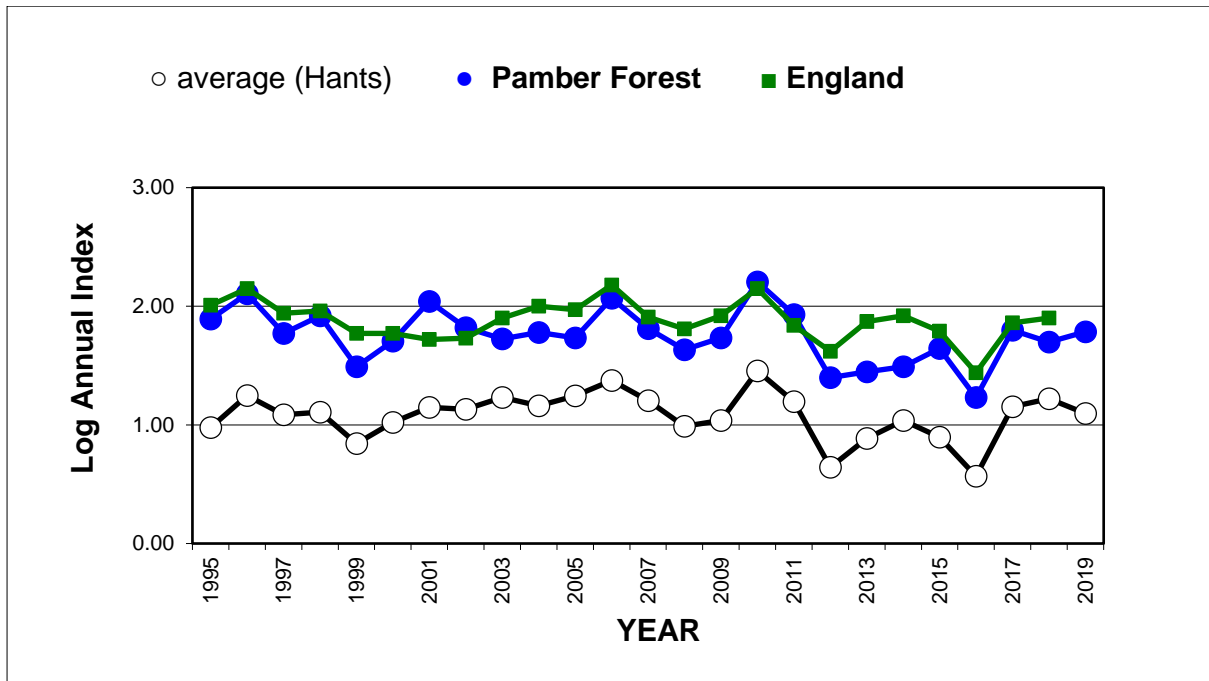

25 year butterfly species trends for Hampshire & Isle of Wight

White Admiral (*Limenitis camilla*)