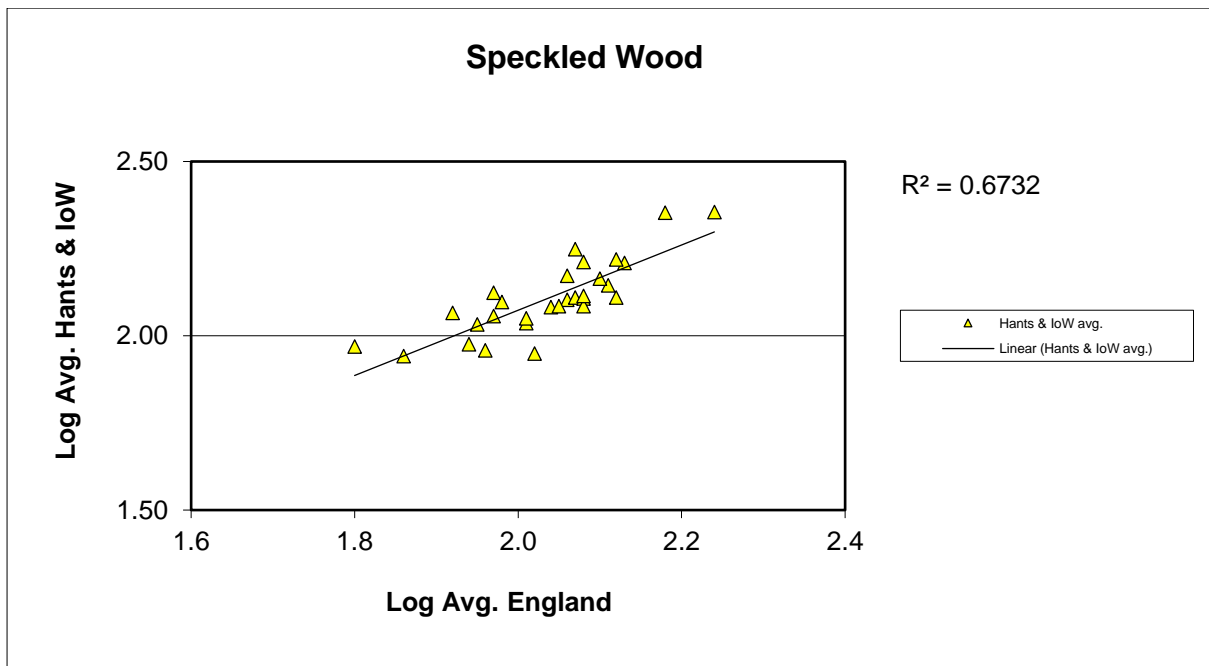

25 year butterfly species trends for Hampshire & Isle of Wight

Speckled Wood (*Pararge aegeria*)