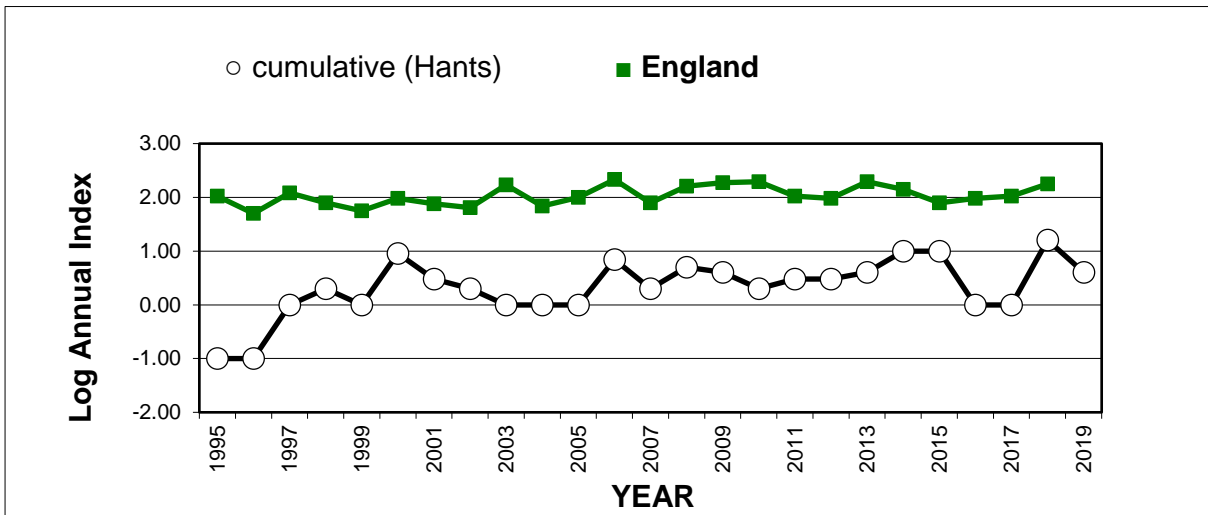

# 25 year butterfly species trends for Hampshire & Isle of Wight

## Painted Lady (*Vanessa cardui*)

25 year butterfly species trends for Hampshire & Isle of Wight

Peacock (*Aglais io*)

25 year butterfly species trends for Hampshire & Isle of Wight

**Pearl-bordered Fritillary (*Boloria euphrosyne*)**

25 year butterfly species trends for Hampshire & Isle of Wight

Purple Emperor (*Apatura iris*)

## 25 year butterfly species trends for Hampshire & Isle of Wight