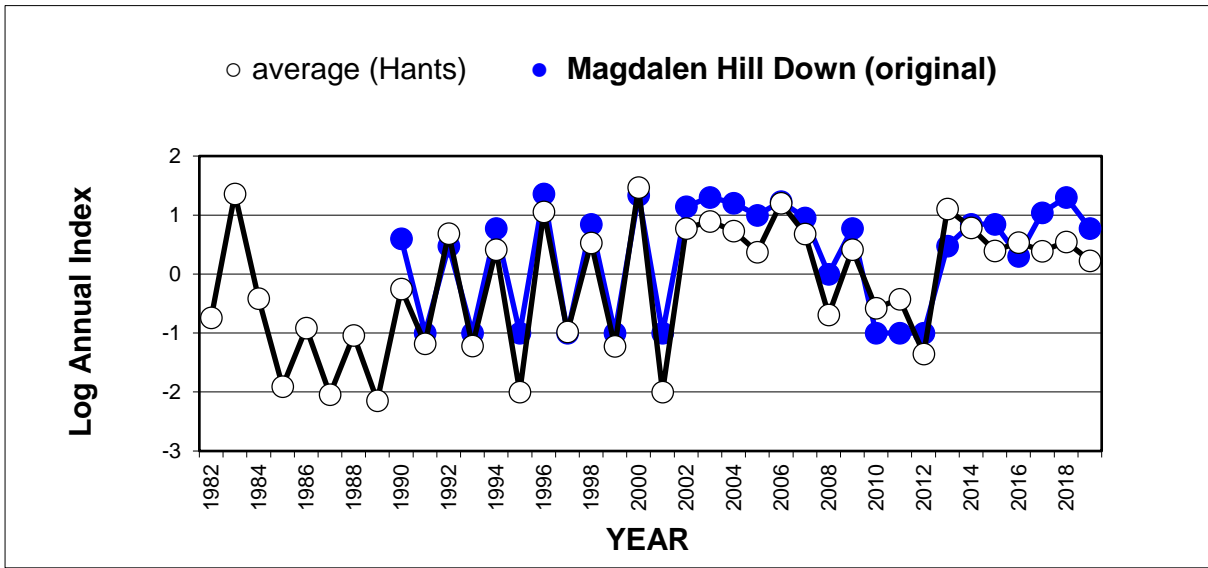

25 year butterfly species trends for Hampshire & Isle of Wight

Clouded Yellow (*Colias croceus*)