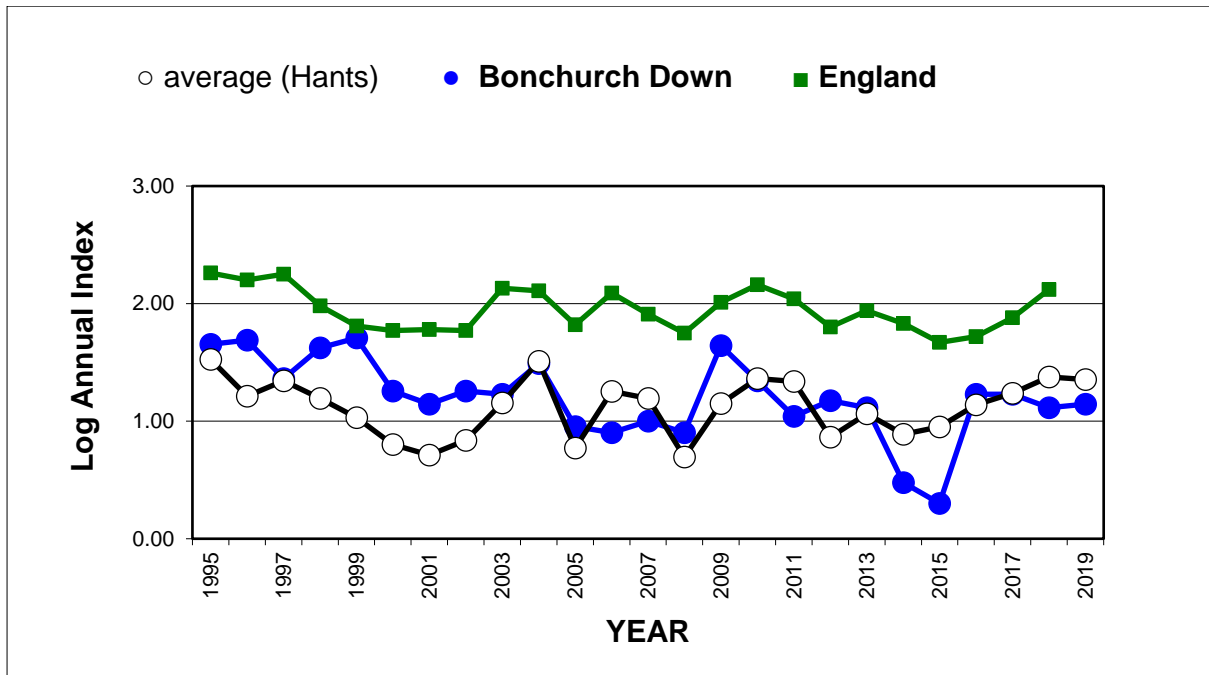

25 year butterfly species trends for Hampshire & Isle of Wight

Small Copper (*Lycaena phlaeas*)