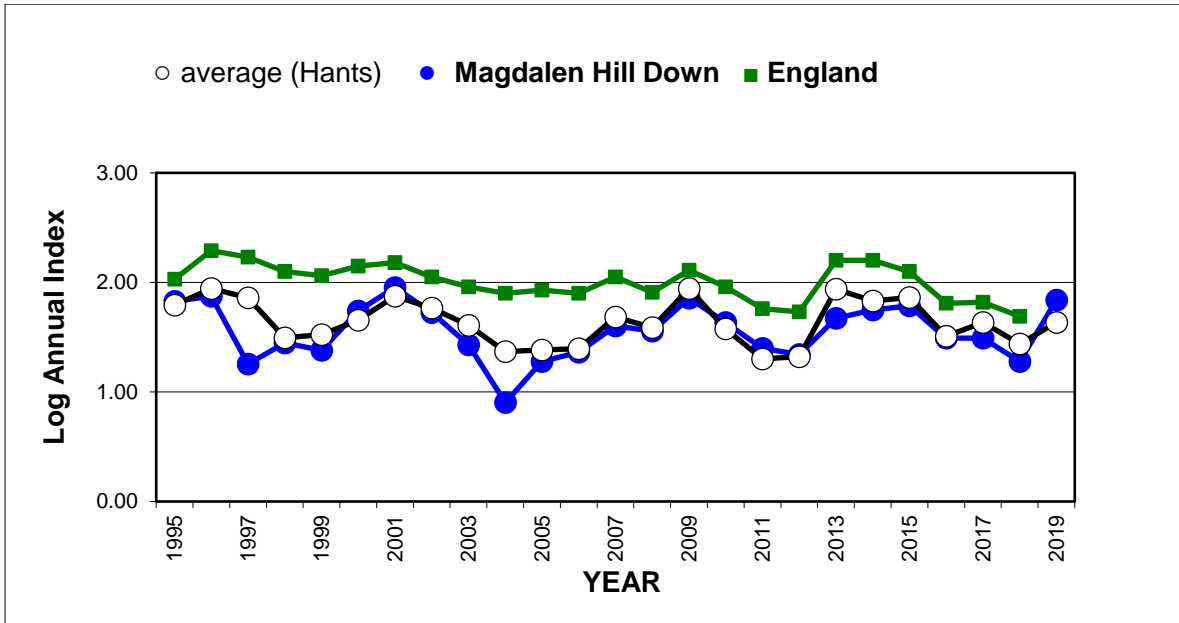

## 25 year butterfly species trends for Hampshire & Isle of Wight

# 25 year butterfly species trends for Hampshire & Isle of Wight

## Painted Lady (*Vanessa cardui*)

25 year butterfly species trends for Hampshire & Isle of Wight

Peacock (*Aglais io*)

25 year butterfly species trends for Hampshire & Isle of Wight

**Pearl-bordered Fritillary (*Boloria euphrosyne*)**