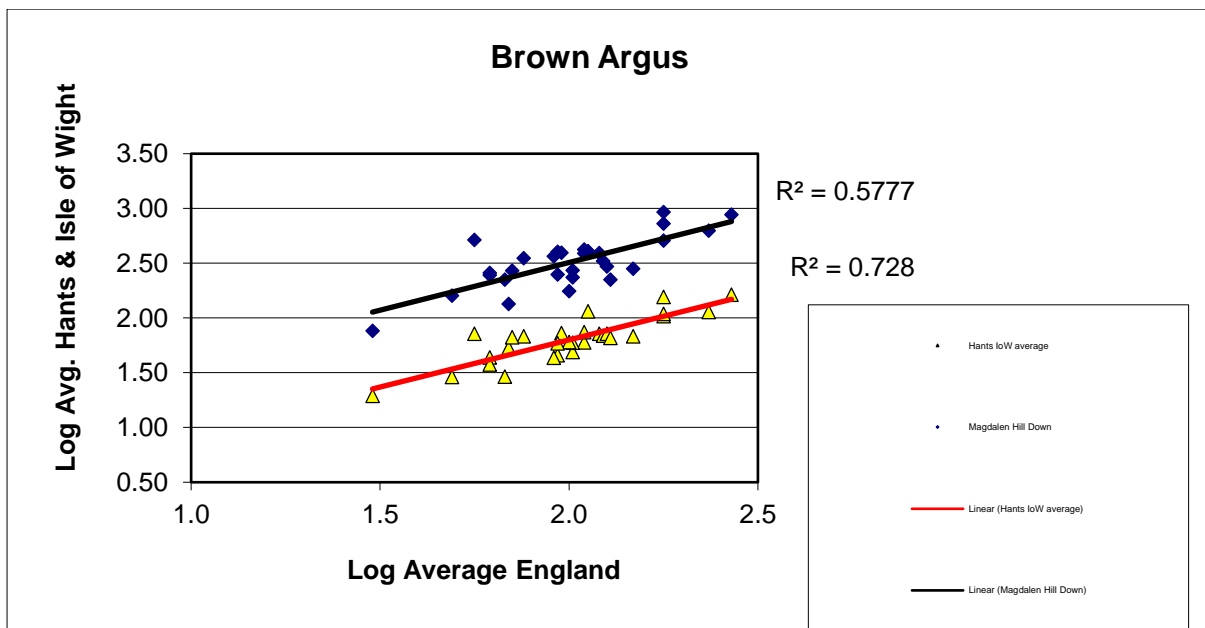

25 year butterfly species trends for Hampshire & Isle of Wight

Brown Argus (*Aricia agestis*)