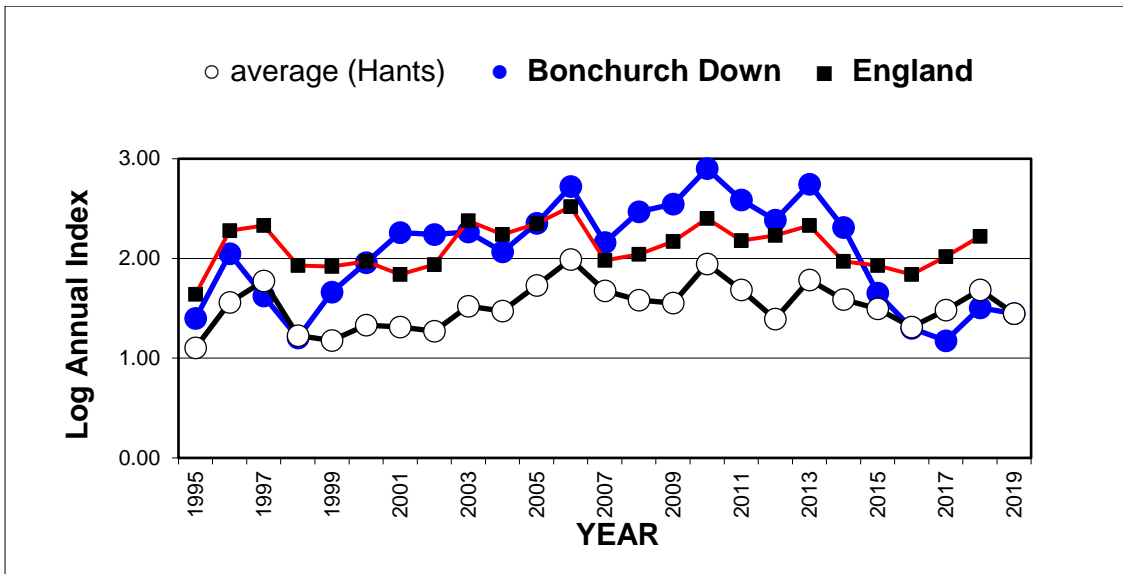

# 25 year butterfly species trends for Hampshire & Isle of Wight