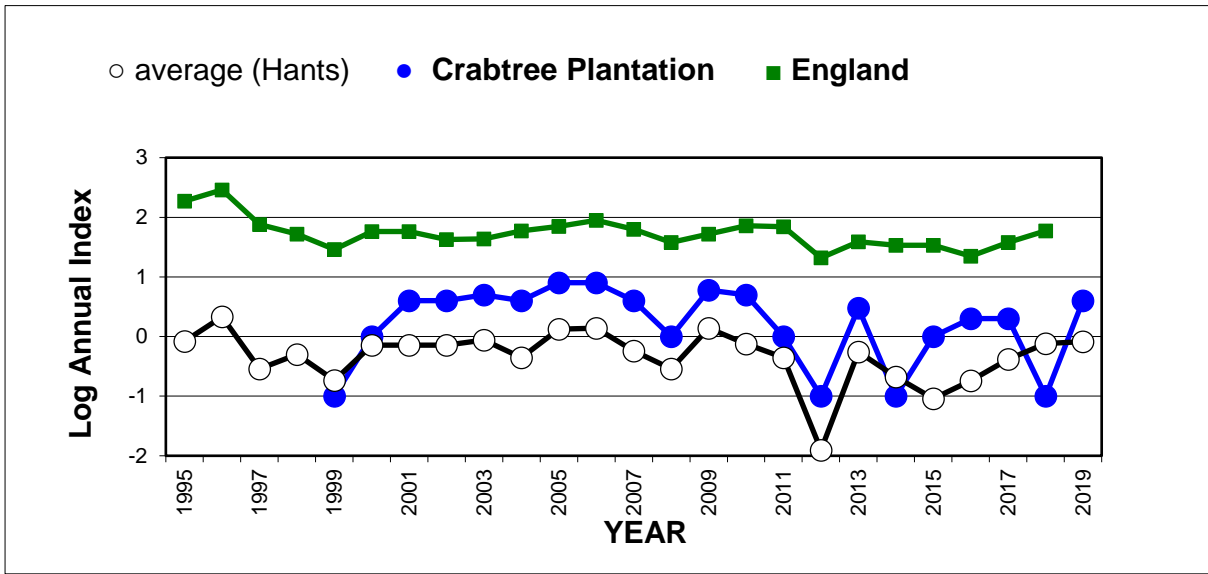

25 year butterfly species trends for Hampshire & Isle of Wight

White-letter Hairstreak (*Satyrium w-album*)

Graphs compiled by Andy Barker

30 January 2020.