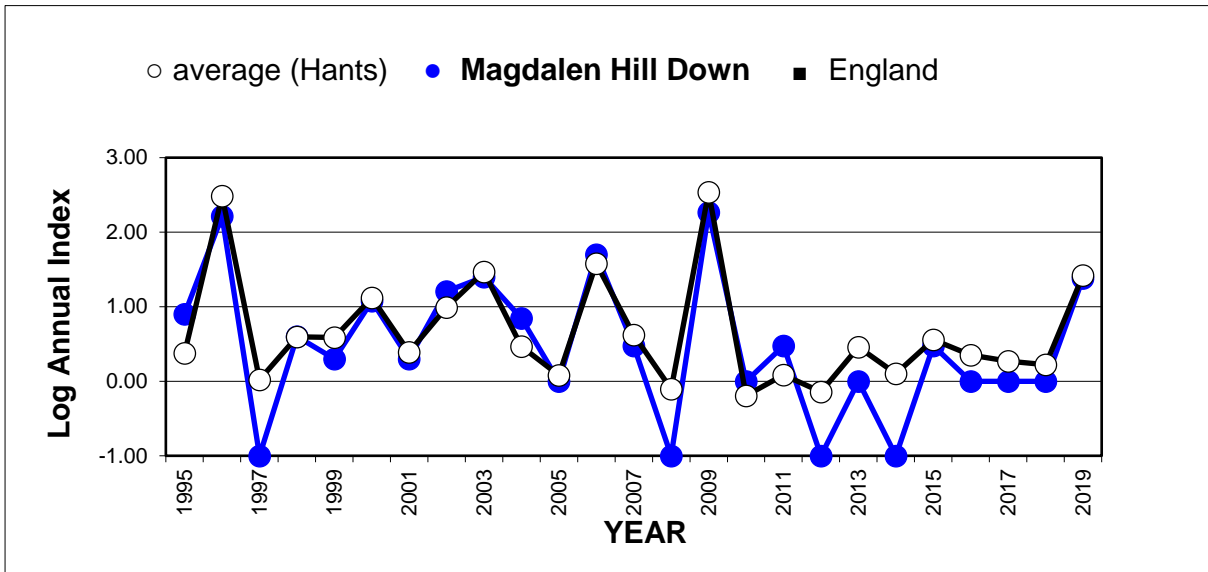

25 year butterfly species trends for Hampshire & Isle of Wight

Painted Lady (*Vanessa cardui*)