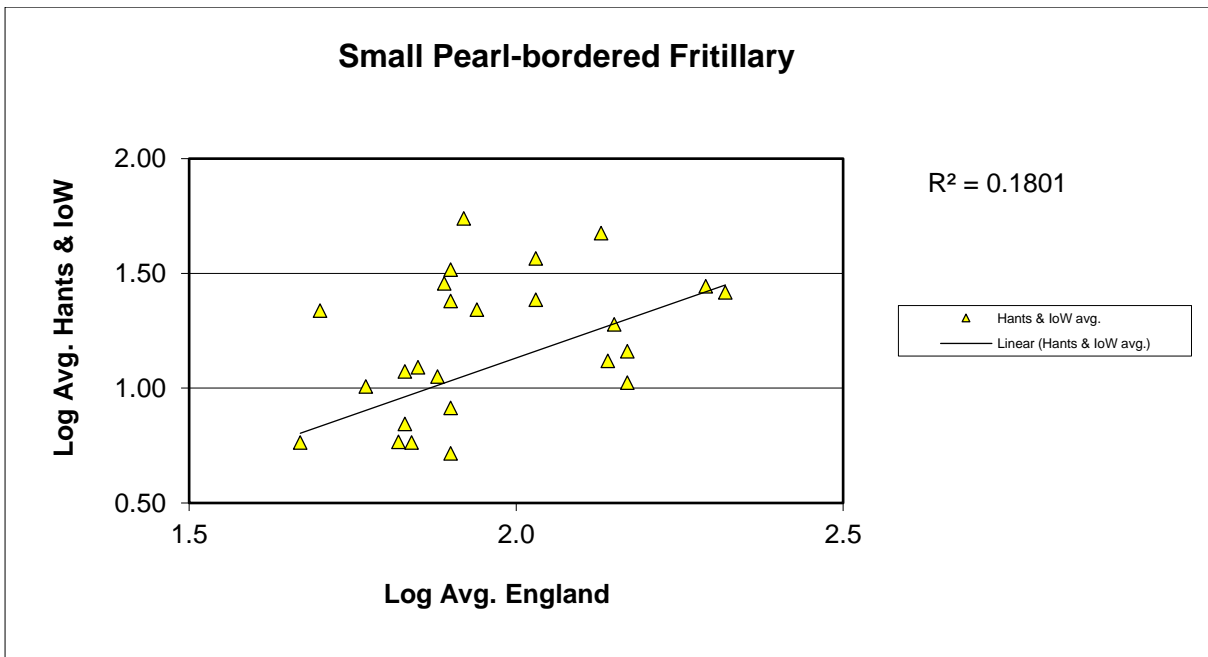

# 25 year butterfly species trends for Hampshire & Isle of Wight

## Small Copper (*Lycaena phlaeas*)

## 25 year butterfly species trends for Hampshire & Isle of Wight

### Small Heath (*Coenonympha pamphilus*)

25 year butterfly species trends for Hampshire & Isle of Wight

**Small Pearl-bordered Fritillary (*Boloria selene*)**

25 year butterfly species trends for Hampshire & Isle of Wight