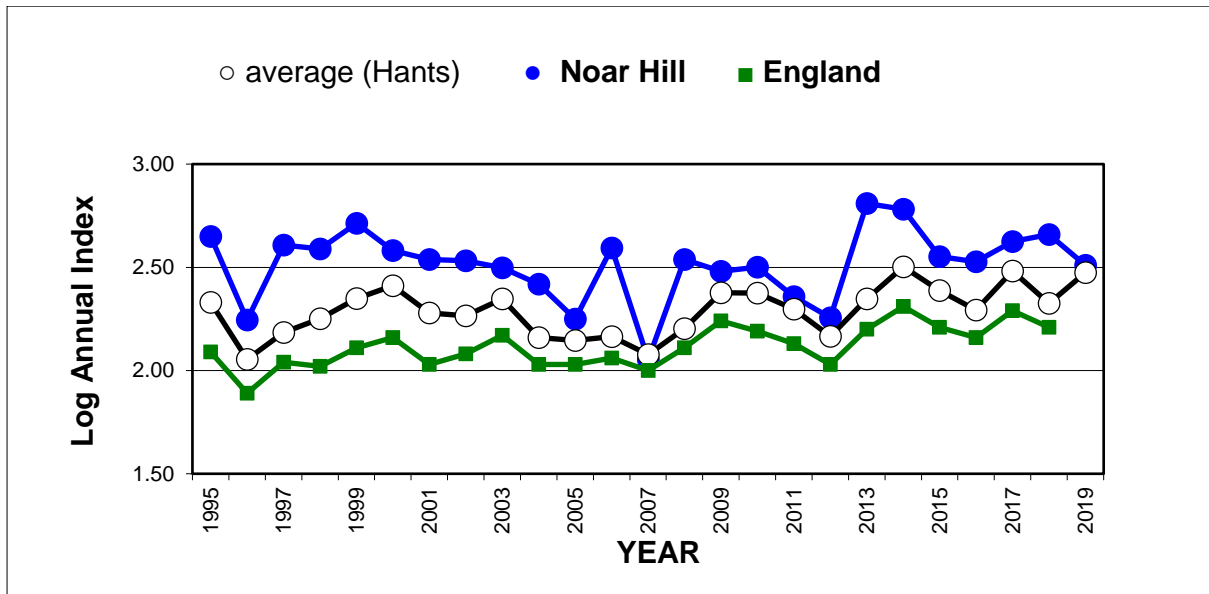

25 year butterfly species trends for Hampshire & Isle of Wight

Ringlet (*Aphantopus hyperantus*)