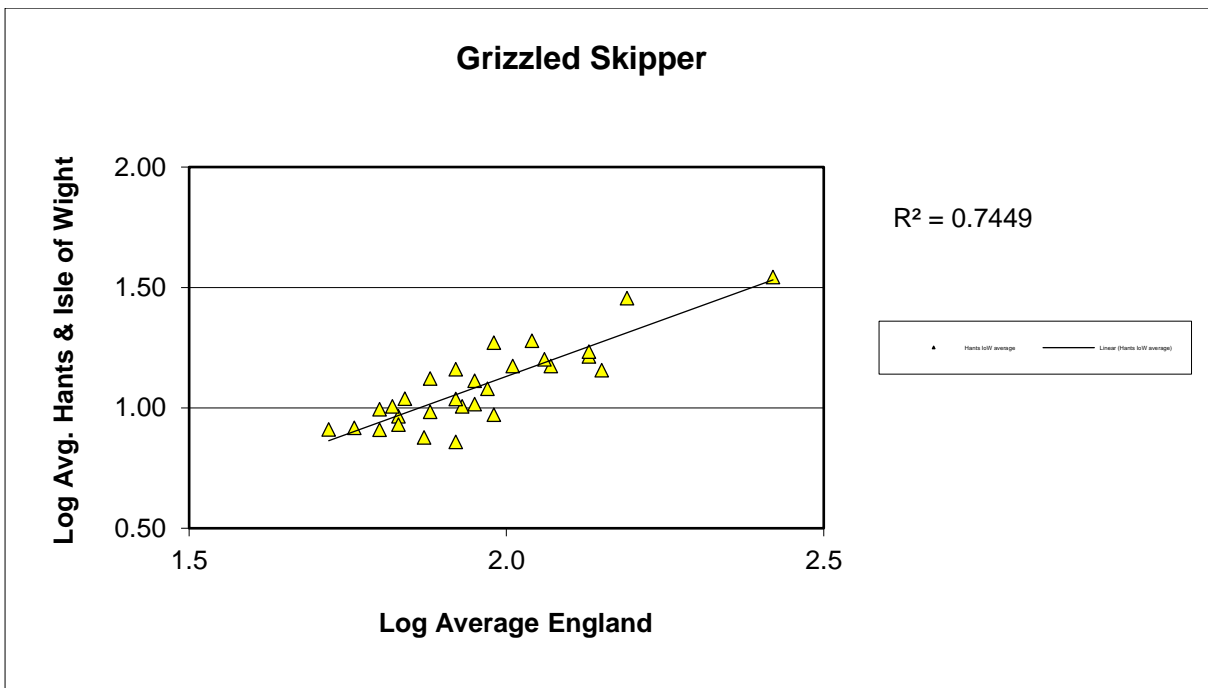

## Grayling (*Hipparchia semele*)

25 year butterfly species trends for Hampshire & Isle of Wight

**Green Hairstreak (*Callophrys rubi*)**

# 25 year butterfly species trends for Hampshire & Isle of Wight

## Green-veined White (*Pieris napi*)

25 year butterfly species trends for Hampshire & Isle of Wight

**Grizzled Skipper (*Pyrgus malvae*)**