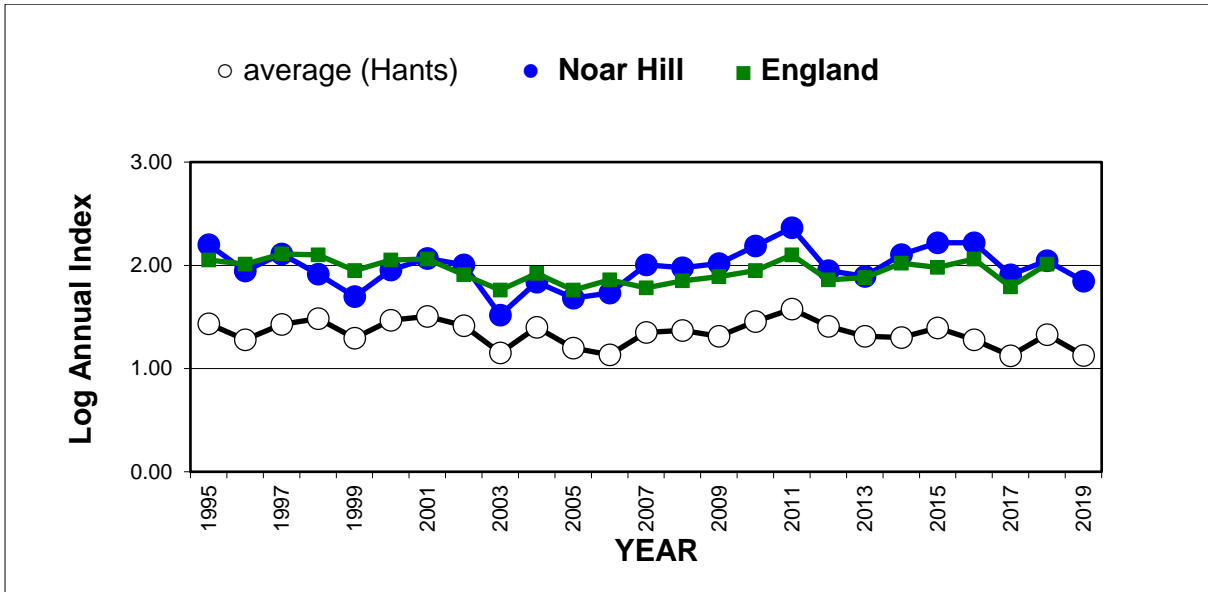

25 year butterfly species trends for Hampshire & Isle of Wight

Duke of Burgundy (*Hamearis lucina*)