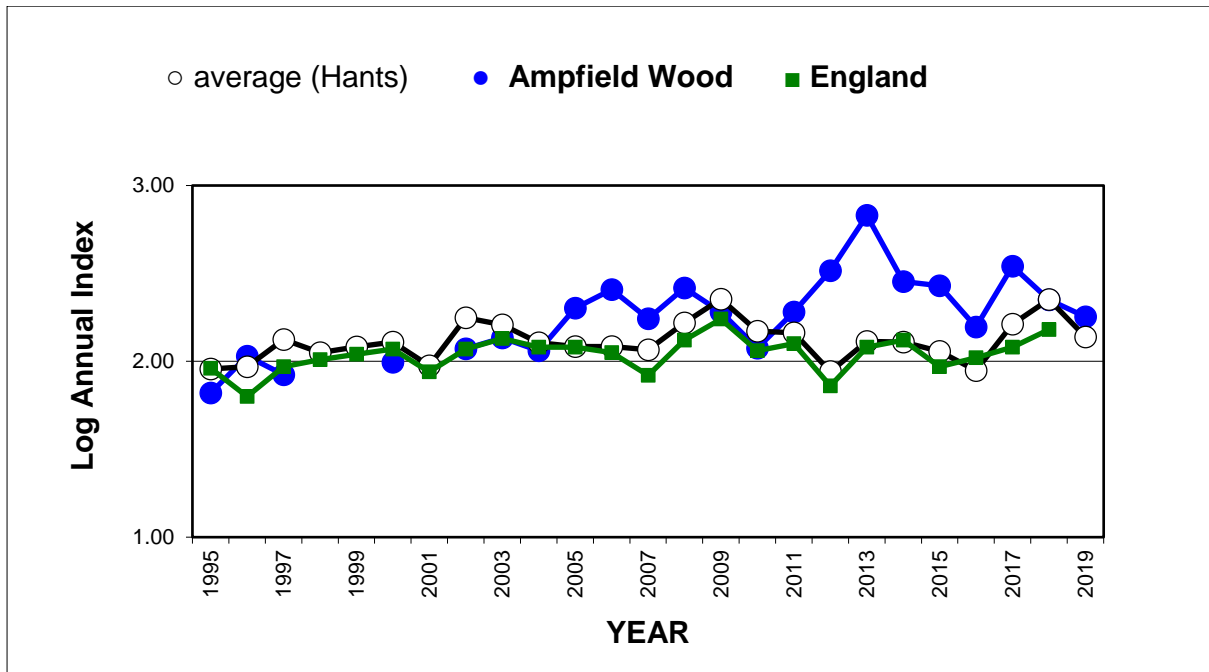

25 year butterfly species trends for Hampshire & Isle of Wight

Speckled Wood (*Pararge aegeria*)