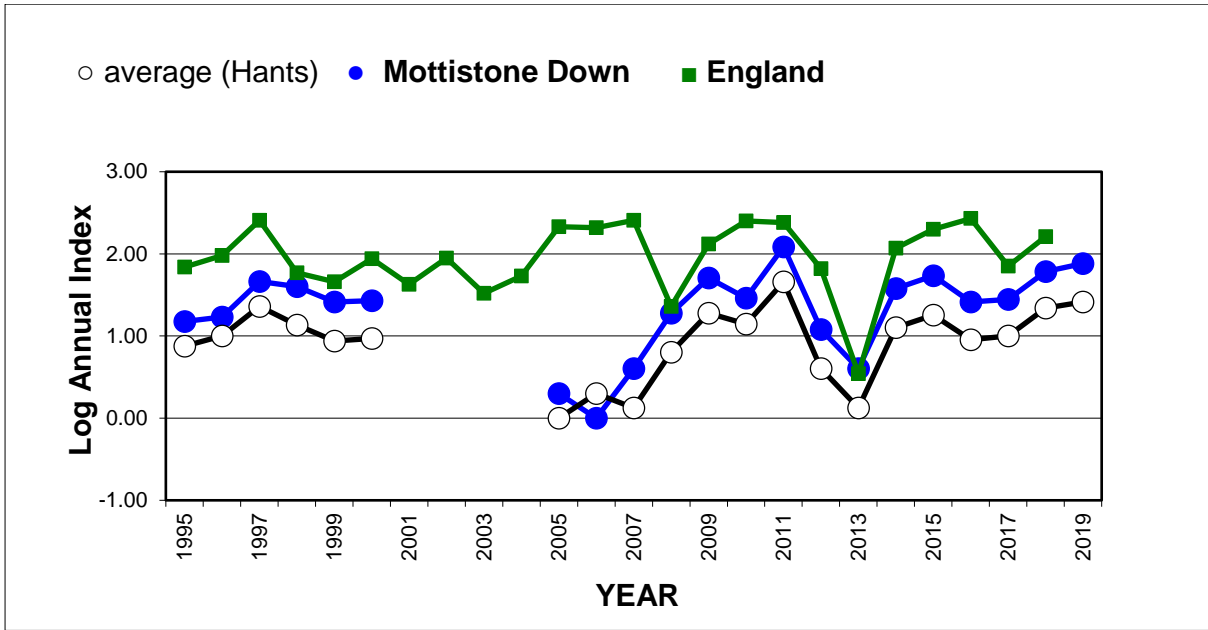

25 year butterfly species trends for Hampshire & Isle of Wight

Glanville Fritillary (*Melitaea cinxia*)