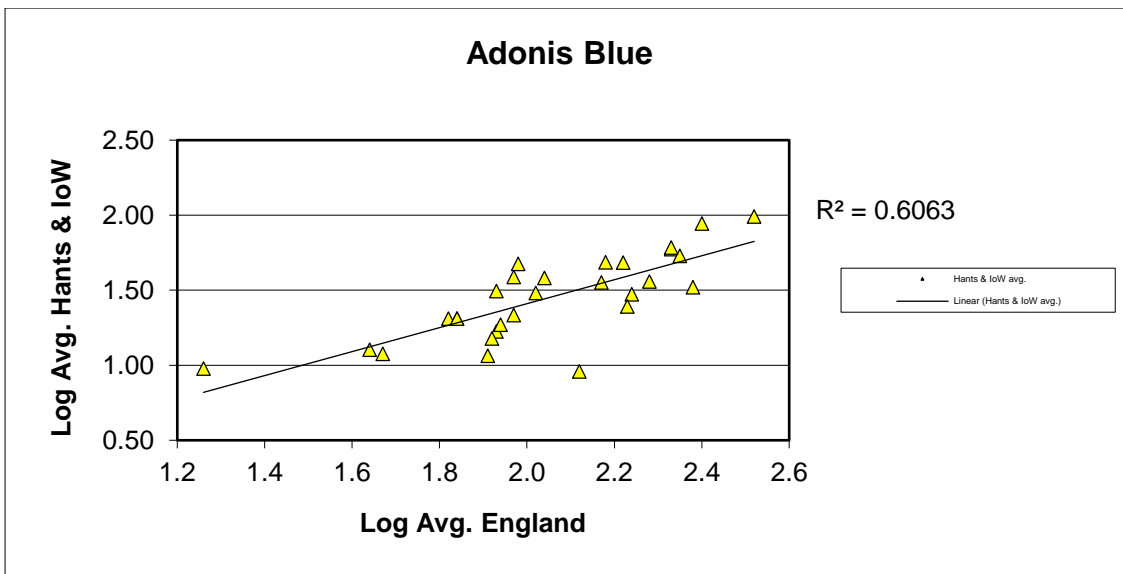

25 year butterfly species trends for Hampshire & Isle of Wight

Adonis Blue (*Polyommatus bellargus*)