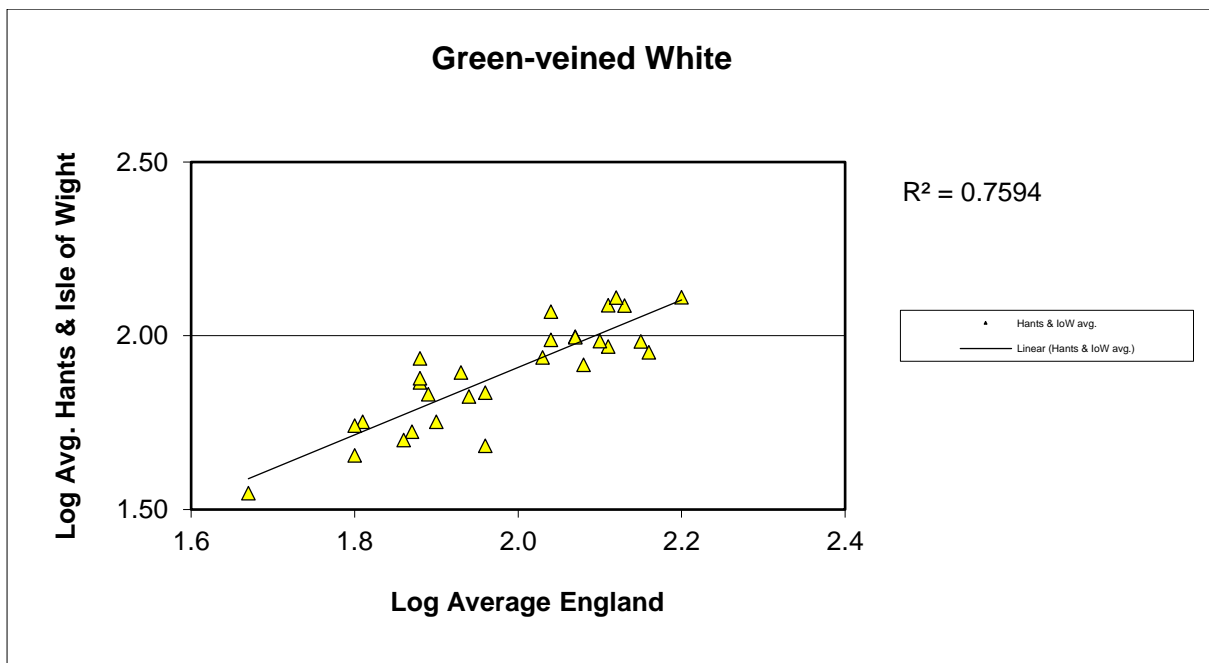

25 year butterfly species trends for Hampshire & Isle of Wight

Green-veined White (*Pieris napi*)