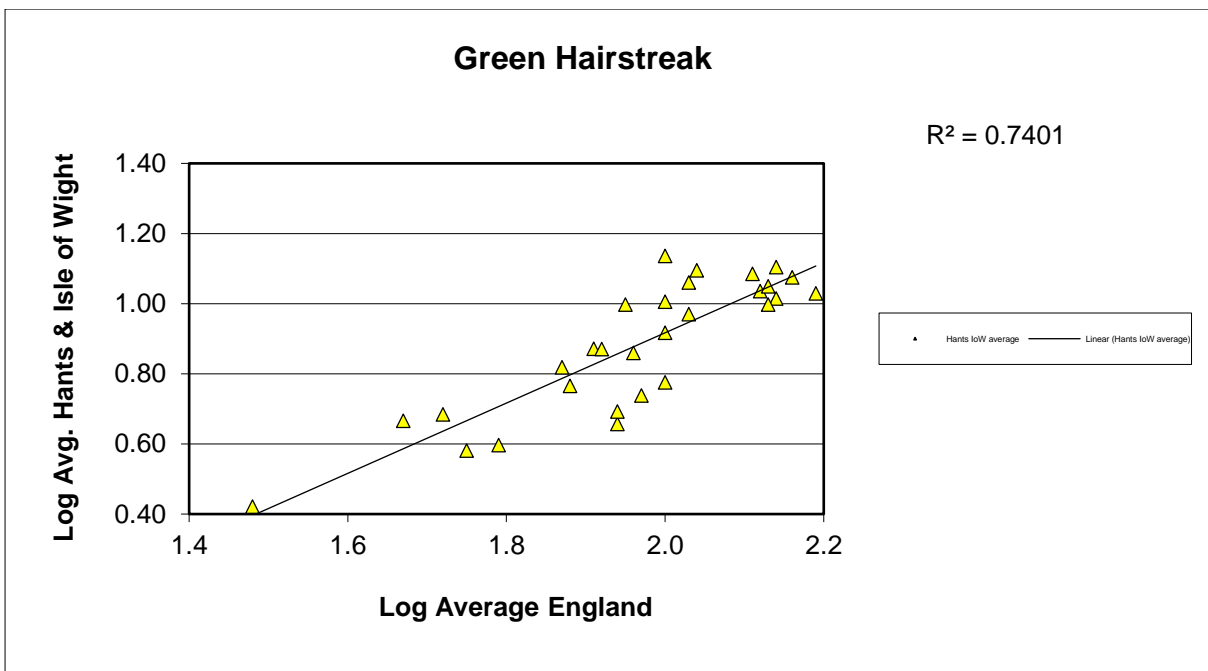

# 25 year butterfly species trends for Hampshire & Isle of Wight

## Gatekeeper (*Pyronia tithonus*)

25 year butterfly species trends for Hampshire & Isle of Wight

**Glanville Fritillary (*Melitaea cinxia*)**

## Grayling (*Hipparchia semele*)

25 year butterfly species trends for Hampshire & Isle of Wight

**Green Hairstreak (*Callophrys rubi*)**