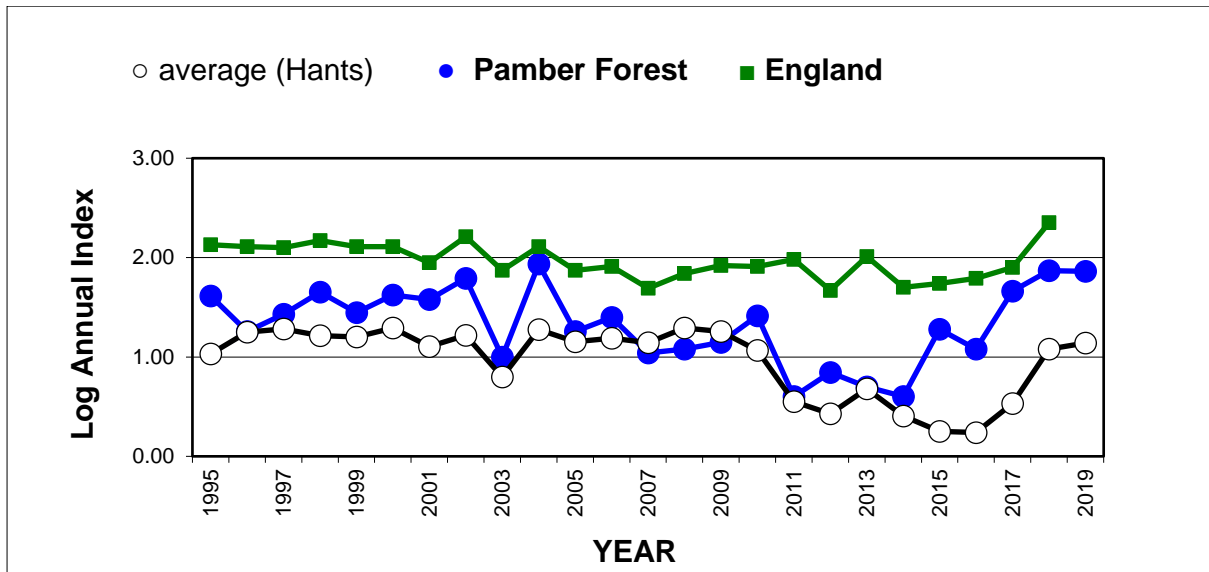

25 year butterfly species trends for Hampshire & Isle of Wight

Purple Hairstreak (*Favonius quercus*)