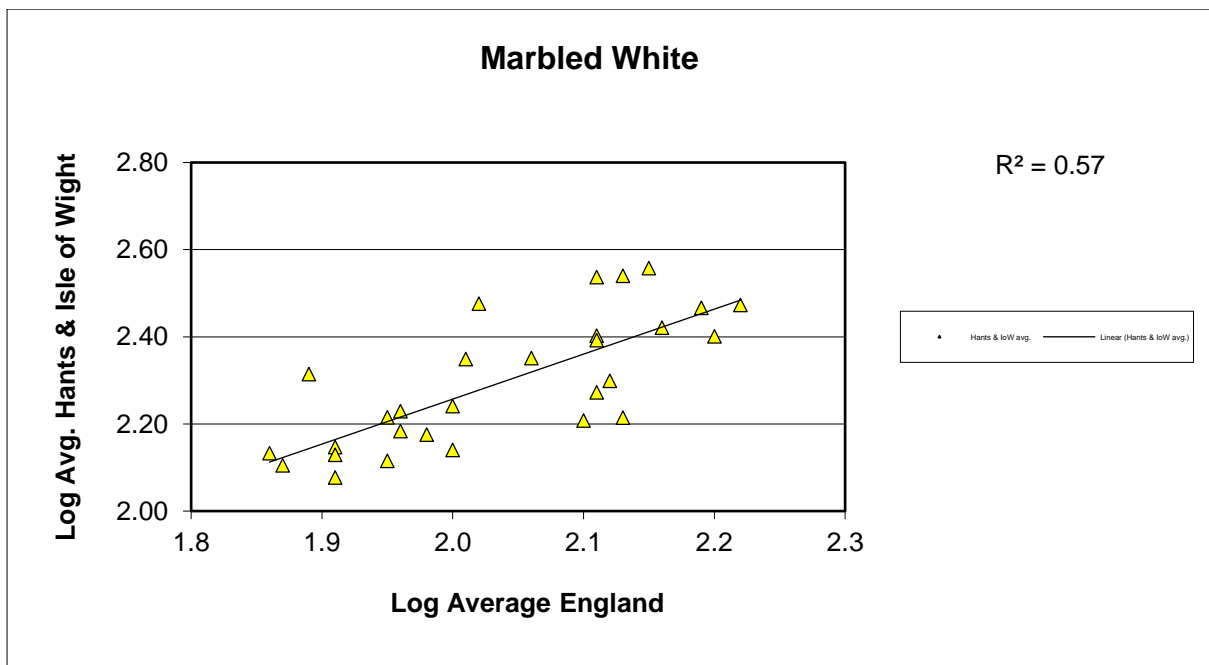

25 year butterfly species trends for Hampshire & Isle of Wight

Marbled White (*Melanargia galathea*)