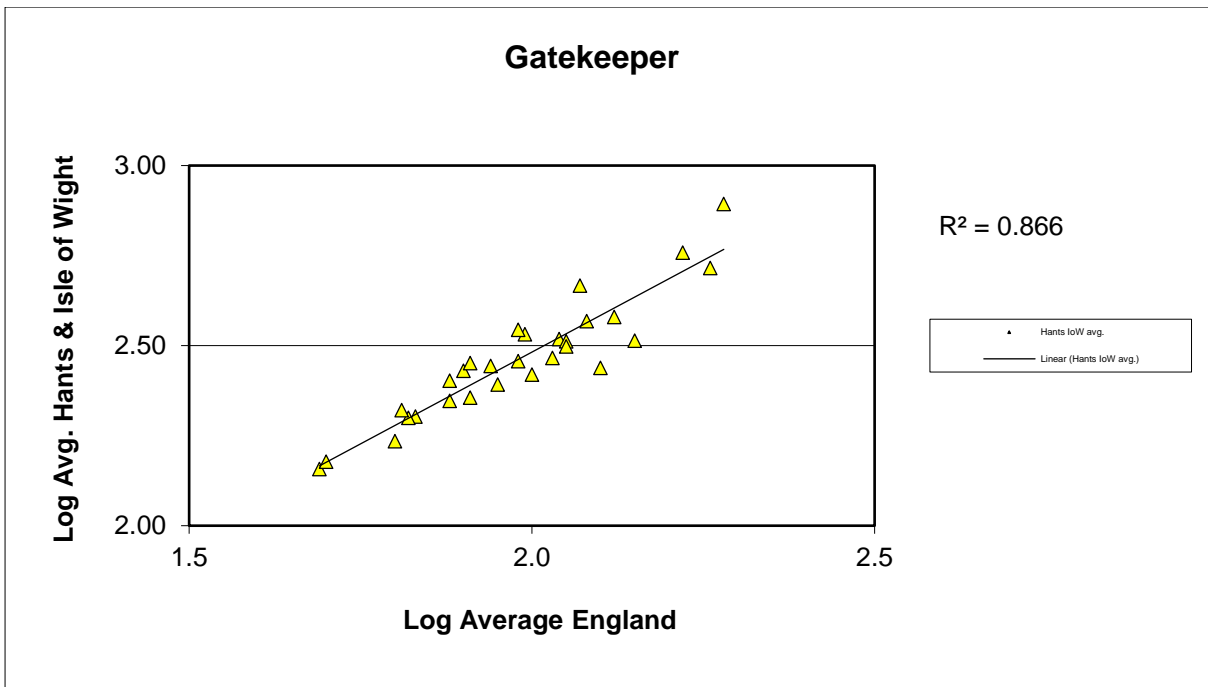

## 25 year butterfly species trends for Hampshire & Isle of Wight

### Dingy Skipper (*Erynnis tages*)

25 year butterfly species trends for Hampshire & Isle of Wight

Duke of Burgundy (*Hamearis lucina*)

# 25 year butterfly species trends for Hampshire & Isle of Wight

## Gatekeeper (*Pyronia tithonus*)

25 year butterfly species trends for Hampshire & Isle of Wight

**Glanville Fritillary (*Melitaea cinxia*)**