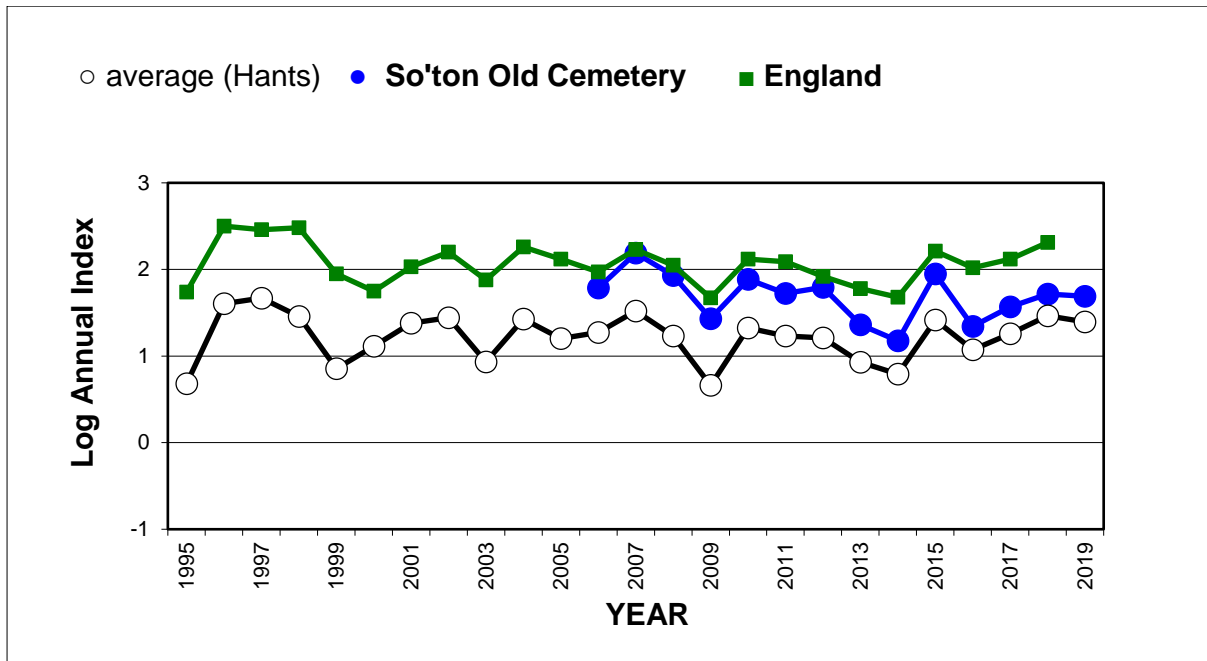

25 year butterfly species trends for Hampshire & Isle of Wight

Holly Blue (*Celastrina argiolus*)