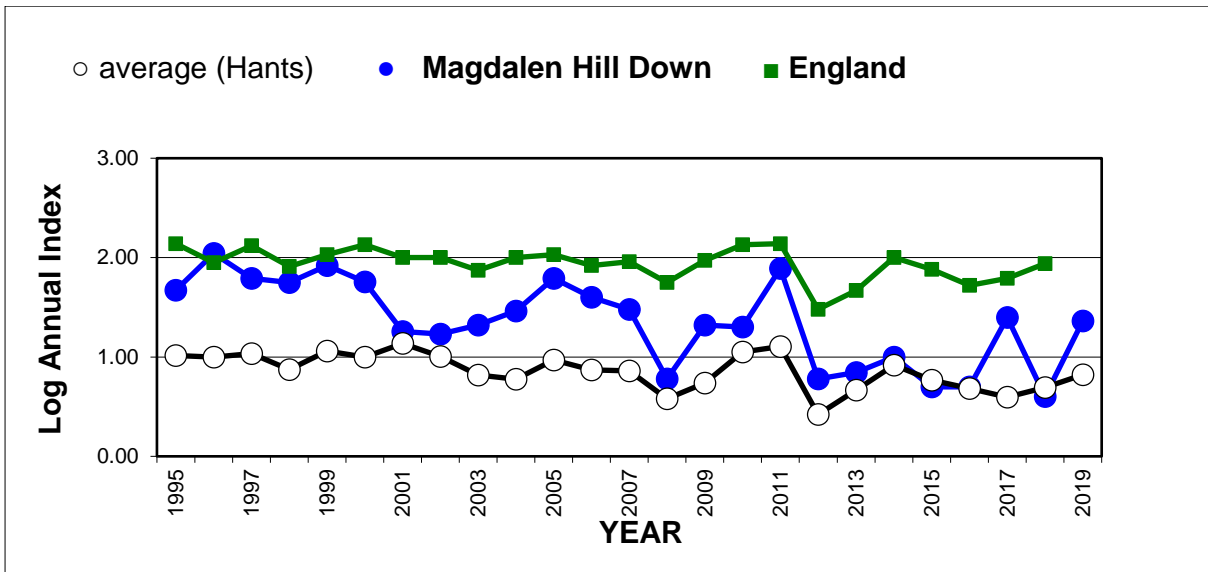

25 year butterfly species trends for Hampshire & Isle of Wight

Green Hairstreak (*Callophrys rubi*)