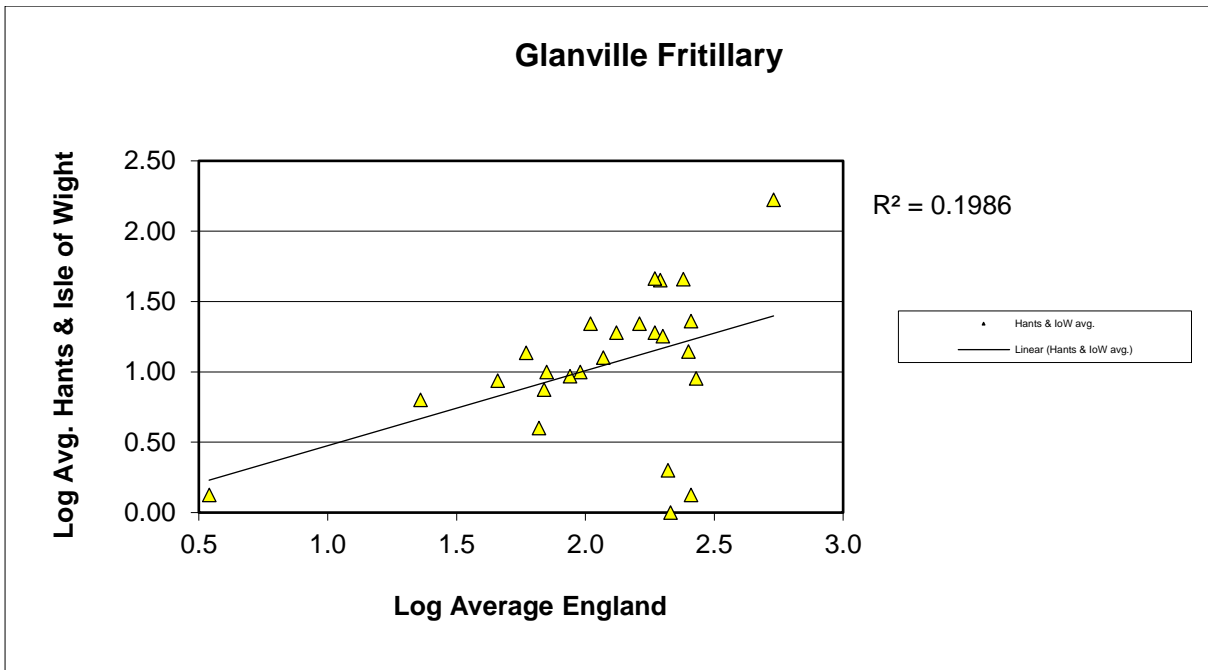

25 year butterfly species trends for Hampshire & Isle of Wight

Glanville Fritillary (*Melitaea cinxia*)