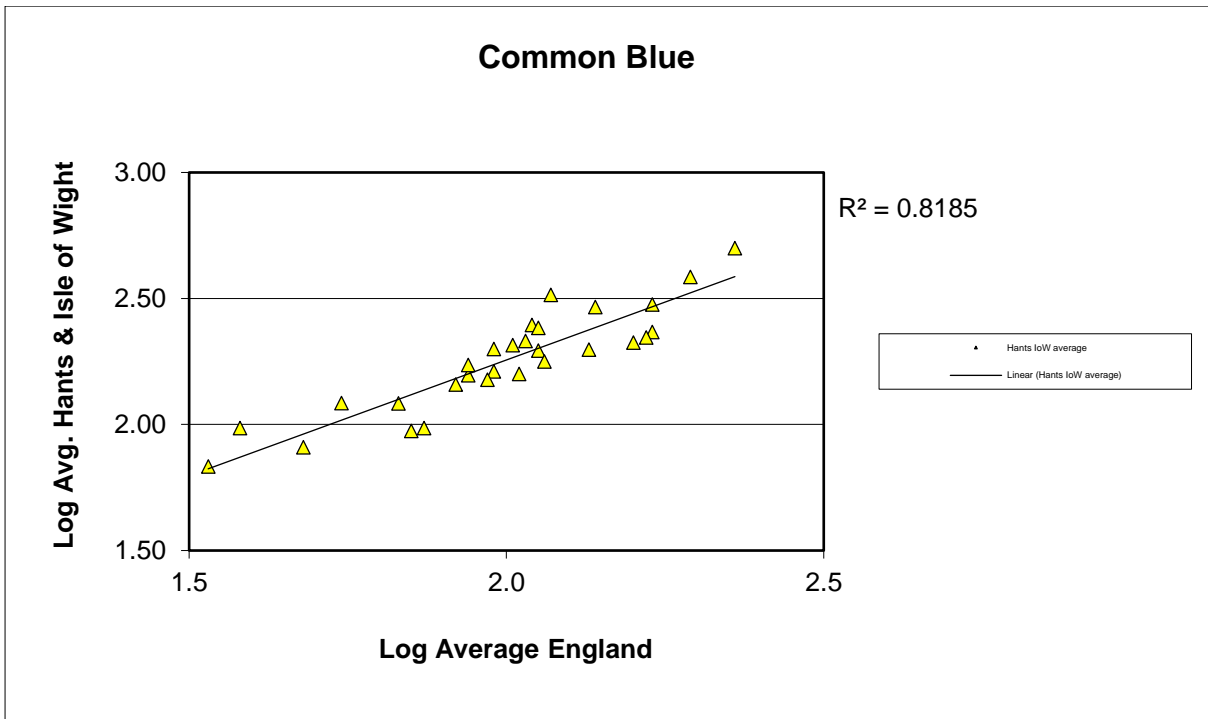

25 year butterfly species trends for Hampshire & Isle of Wight

Common Blue (*Polyommatus icarus*)