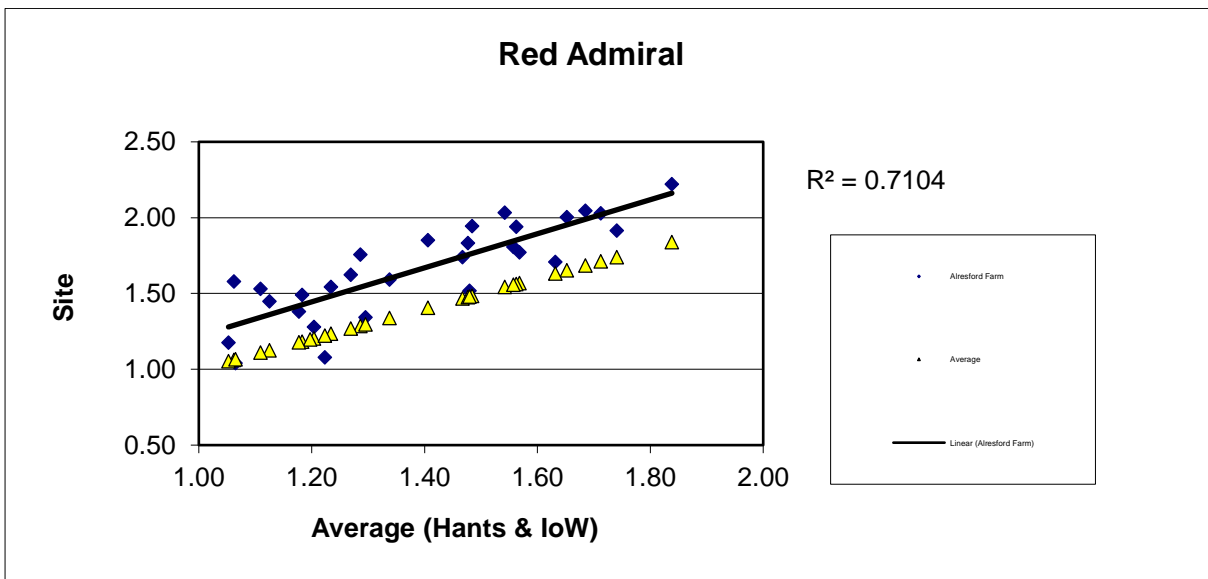

25 year butterfly species trends for Hampshire & Isle of Wight

Red Admiral (*Vanessa atalanta*)