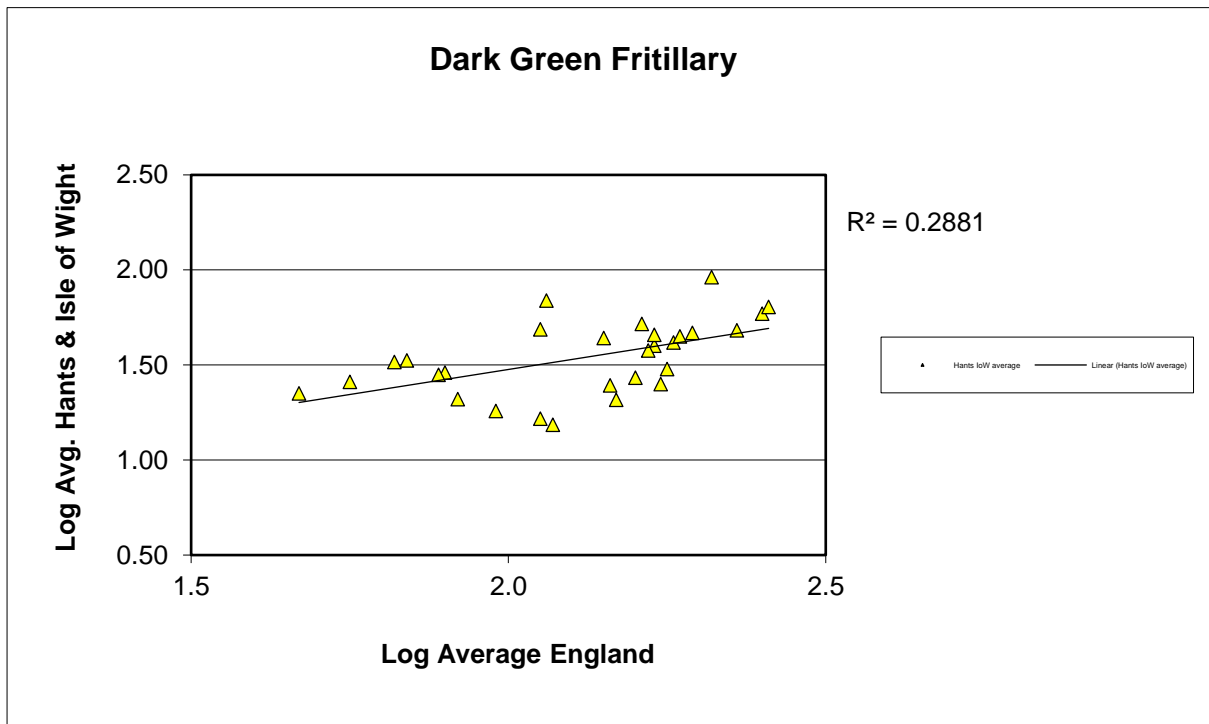

25 year butterfly species trends for Hampshire & Isle of Wight

Dark Green Fritillary (*Argynnis aglaja*)