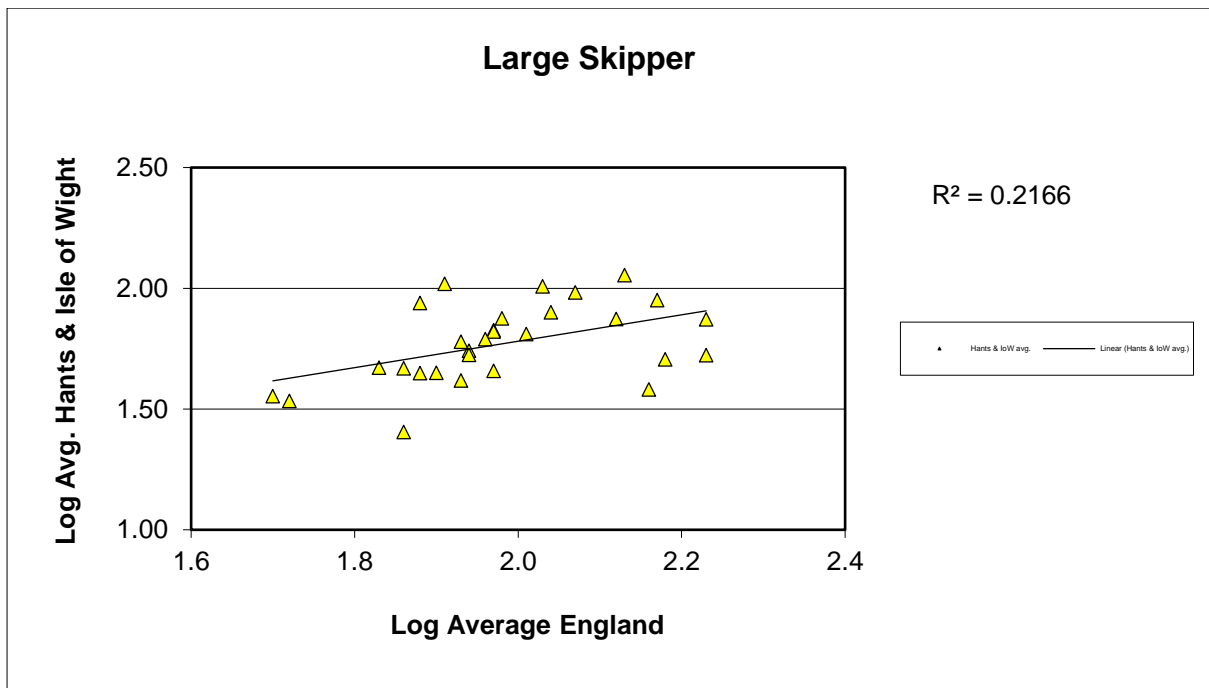

25 year butterfly species trends for Hampshire & Isle of Wight

Large Skipper (*Ochlodes sylvanus*)