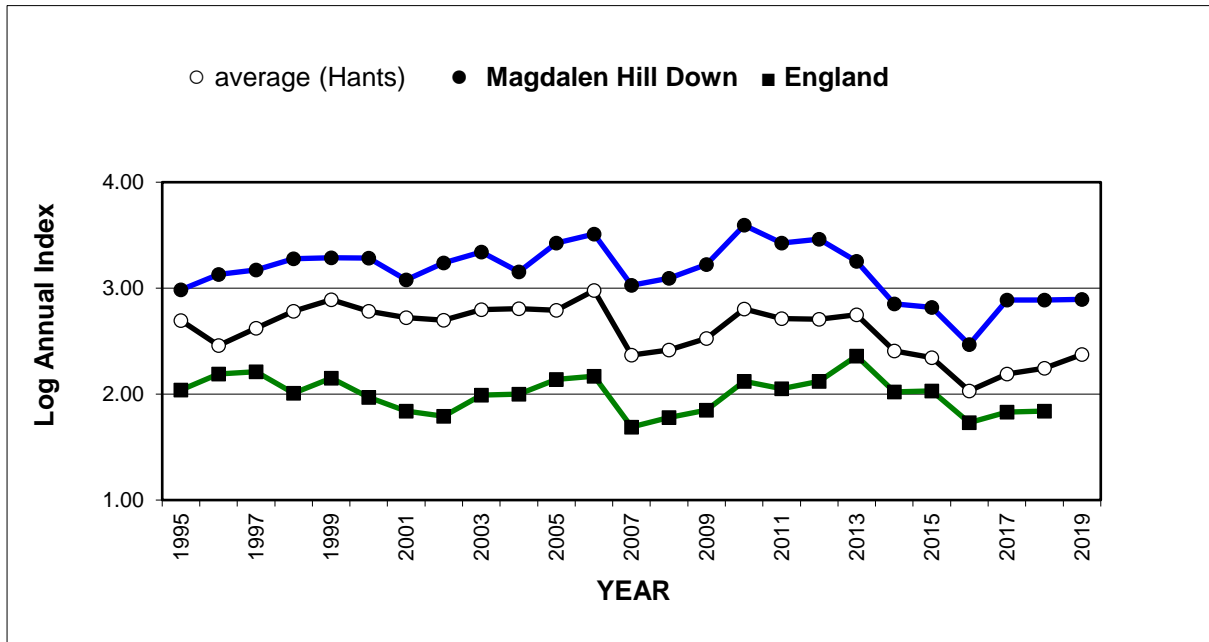

25 year butterfly species trends for Hampshire & Isle of Wight

Chalk Hill Blue (*Polyommatus coridon*)