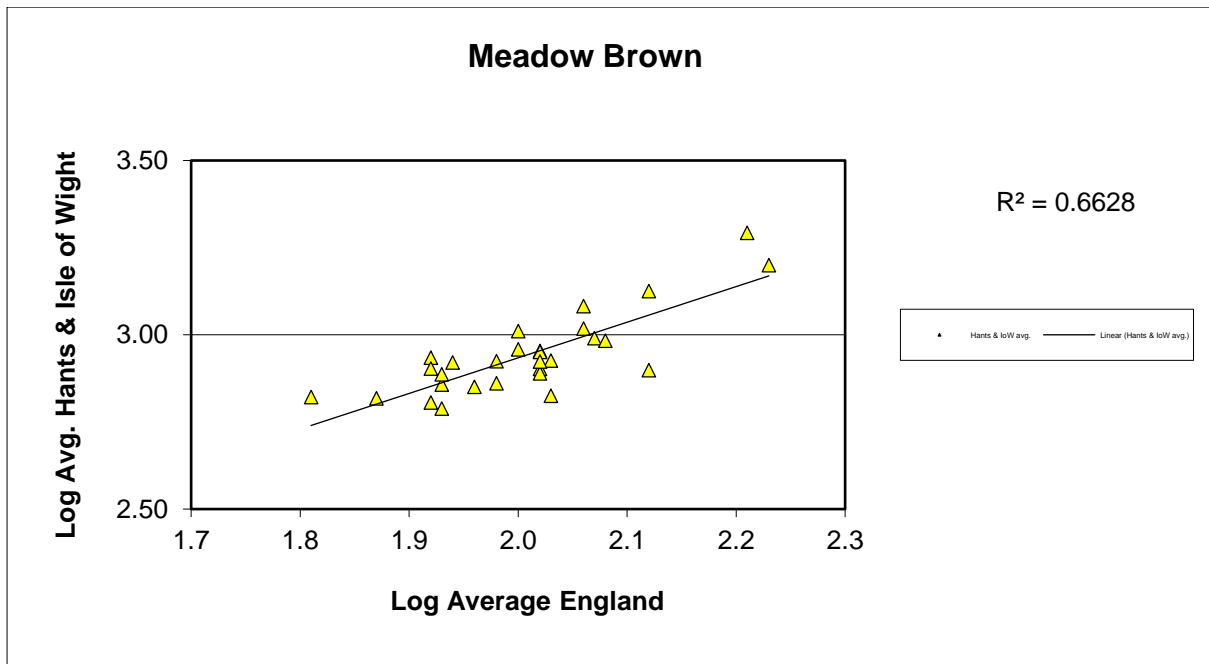

## 25 year butterfly species trends for Hampshire & Isle of Wight

### Marbled White (*Melanargia galathea*)

25 year butterfly species trends for Hampshire & Isle of Wight

Marsh Fritillary (*Euphydryas aurinia*)

### Meadow Brown (*Maniola jurtina*)