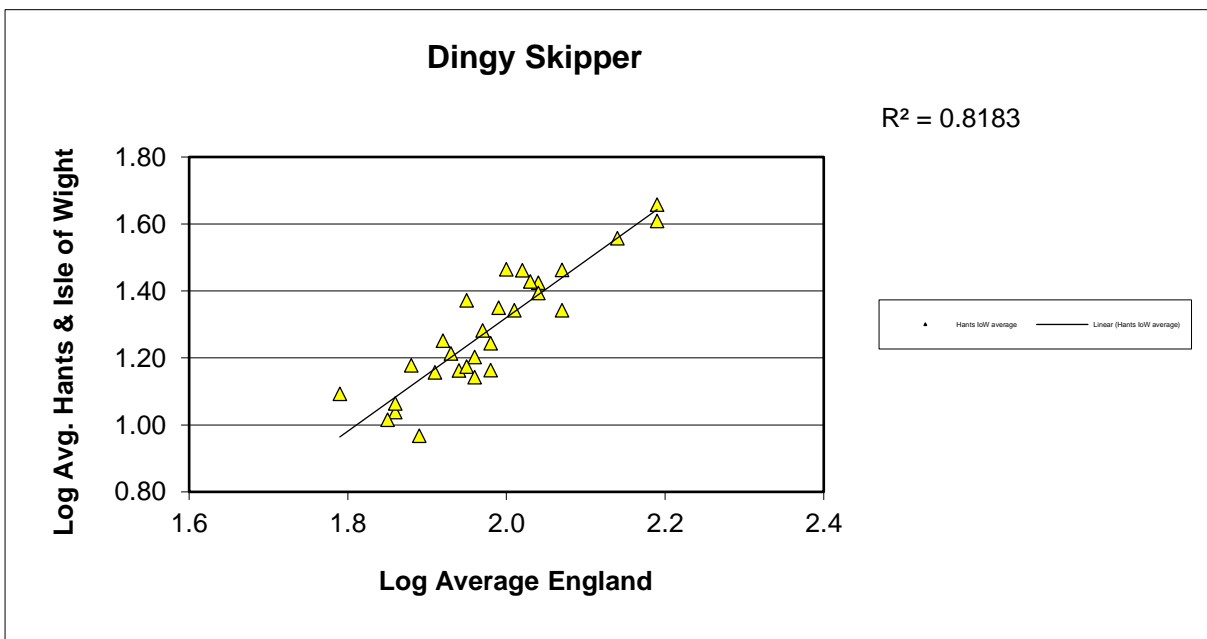

25 year butterfly species trends for Hampshire & Isle of Wight

Dingy Skipper (*Erynnis tages*)