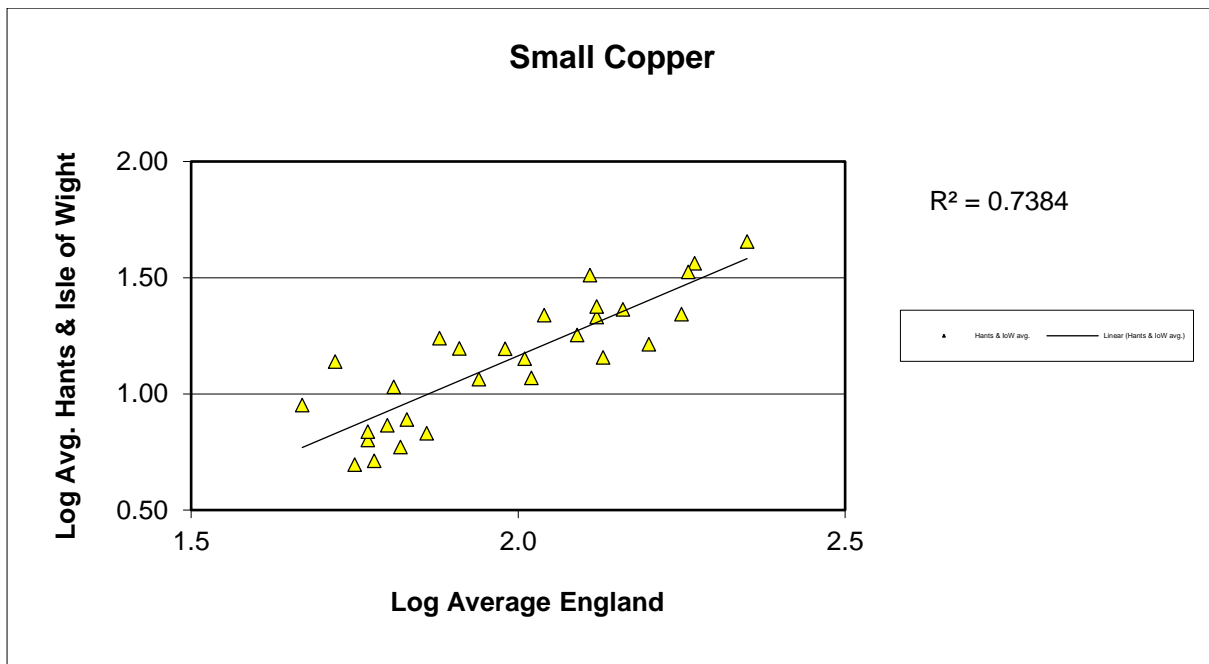

25 year butterfly species trends for Hampshire & Isle of Wight

Small Copper (*Lycaena phlaeas*)