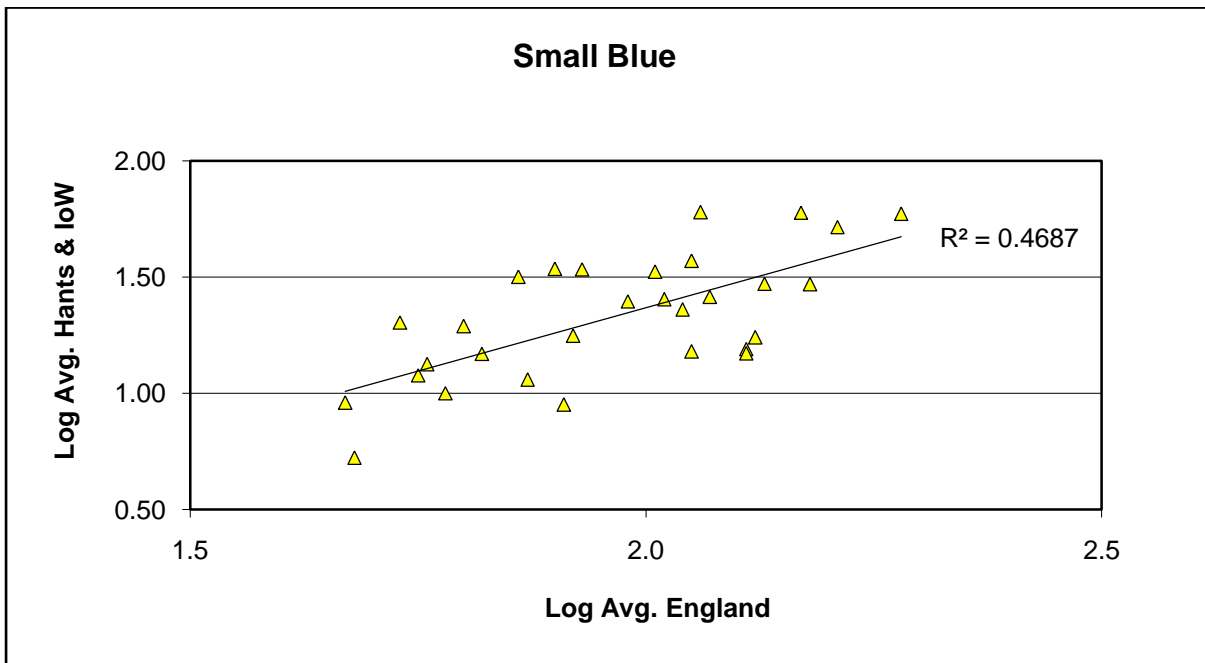

Red Admiral (*Vanessa atalanta*)

25 year butterfly species trends for Hampshire & Isle of Wight

Ringlet (*Aphantopus hyperantus*)

25 year butterfly species trends for Hampshire & Isle of Wight

Silver-spotted Skipper (*Hesperia comma*)

25 year butterfly species trends for Hampshire & Isle of Wight

Silver-studded Blue (*Plebejus argus*)

25 year butterfly species trends for Hampshire & Isle of Wight

Silver-washed Fritillary (*Argynnis paphia*)

25 year butterfly species trends for Hampshire & Isle of Wight

Small Blue (*Cupido minimus*)

25 year butterfly species trends for Hampshire & Isle of Wight

Small Copper (*Lycaena phlaeas*)

25 year butterfly species trends for Hampshire & Isle of Wight

Small Heath (*Coenonympha pamphilus*)

25 year butterfly species trends for Hampshire & Isle of Wight

Small Pearl-bordered Fritillary (*Boloria selene*)

25 year butterfly species trends for Hampshire & Isle of Wight