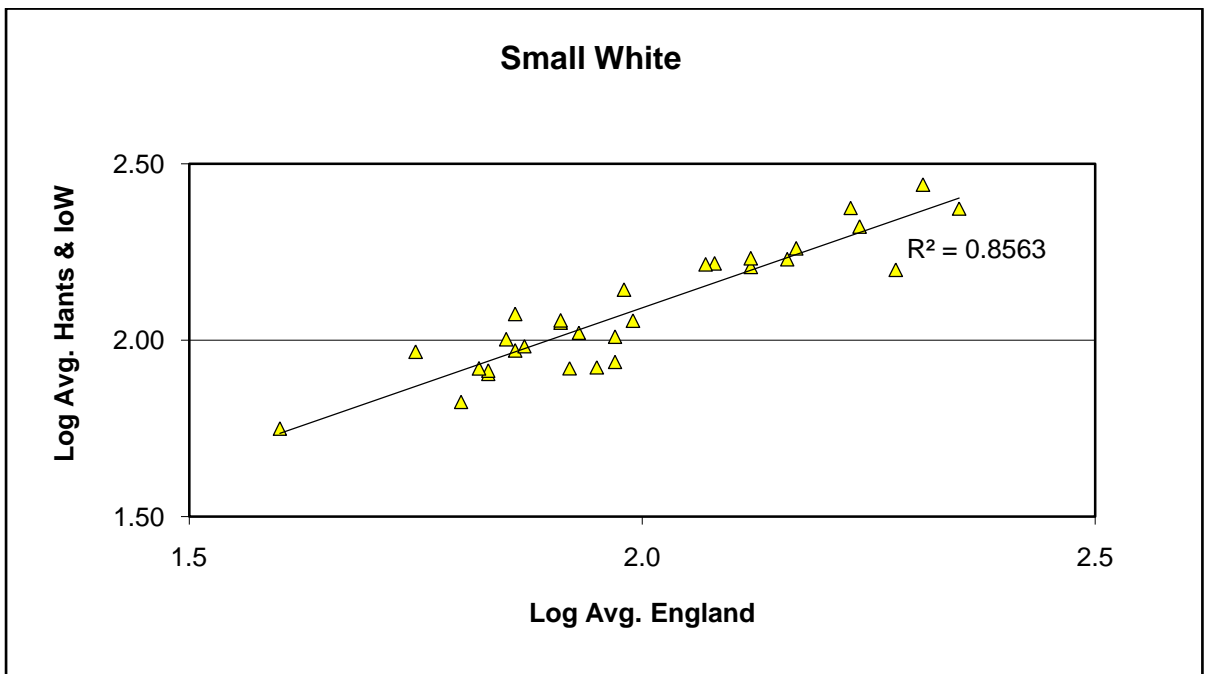

25 year butterfly species trends for Hampshire & Isle of Wight

Small Blue (*Cupido minimus*)

25 year butterfly species trends for Hampshire & Isle of Wight

Small Copper (*Lycaena phlaeas*)

25 year butterfly species trends for Hampshire & Isle of Wight

Small Heath (*Coenonympha pamphilus*)

25 year butterfly species trends for Hampshire & Isle of Wight

Small Pearl-bordered Fritillary (*Boloria selene*)

25 year butterfly species trends for Hampshire & Isle of Wight

Small Skipper (*Thymelicus sylvestris*) + Essex Skipper (*Thymelicus lineola*)

25 year butterfly species trends for Hampshire & Isle of Wight

Small Tortoiseshell (*Aglais urticae*)

25 year butterfly species trends for Hampshire & Isle of Wight

Small White (*Pieris rapae*)

25 year butterfly species trends for Hampshire & Isle of Wight

Speckled Wood (*Pararge aegeria*)

25 year butterfly species trends for Hampshire & Isle of Wight

Wall (*Lasiommata megera*)