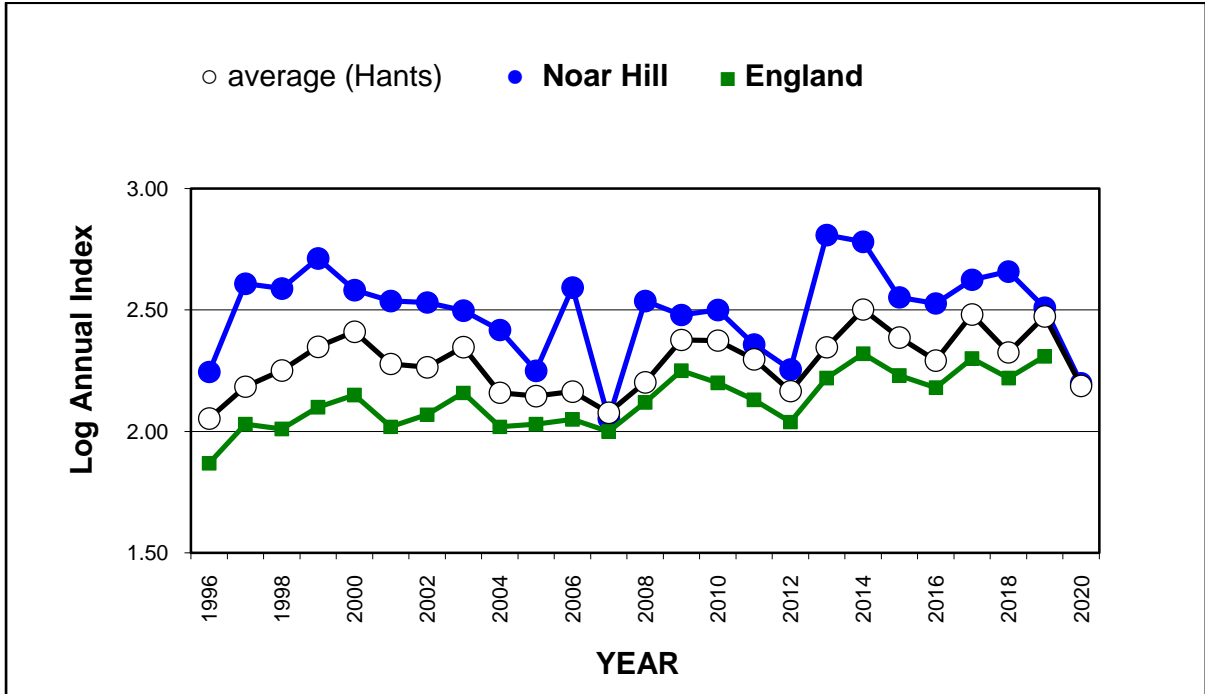

25 year butterfly species trends for Hampshire & Isle of Wight

Meadow Brown (*Maniola jurtina*)

25 year butterfly species trends for Hampshire & Isle of Wight

Orange Tip (*Anthocharis cardamines*)

25 year butterfly species trends for Hampshire & Isle of Wight

Painted Lady (*Vanessa cardui*)

25 year butterfly species trends for Hampshire & Isle of Wight

Peacock (*Aglais io*)

25 year butterfly species trends for Hampshire & Isle of Wight

Pearl-bordered Fritillary (*Boloria euphrosyne*)

25 year butterfly species trends for Hampshire & Isle of Wight

Purple Emperor (*Apatura iris*)

25 year butterfly species trends for Hampshire & Isle of Wight

Purple Hairstreak (*Favonius quercus*)

25 year butterfly species trends for Hampshire & Isle of Wight

Red Admiral (*Vanessa atalanta*)

25 year butterfly species trends for Hampshire & Isle of Wight

Ringlet (*Aphantopus hyperantus*)

25 year butterfly species trends for Hampshire & Isle of Wight

Silver-spotted Skipper (*Hesperia comma*)