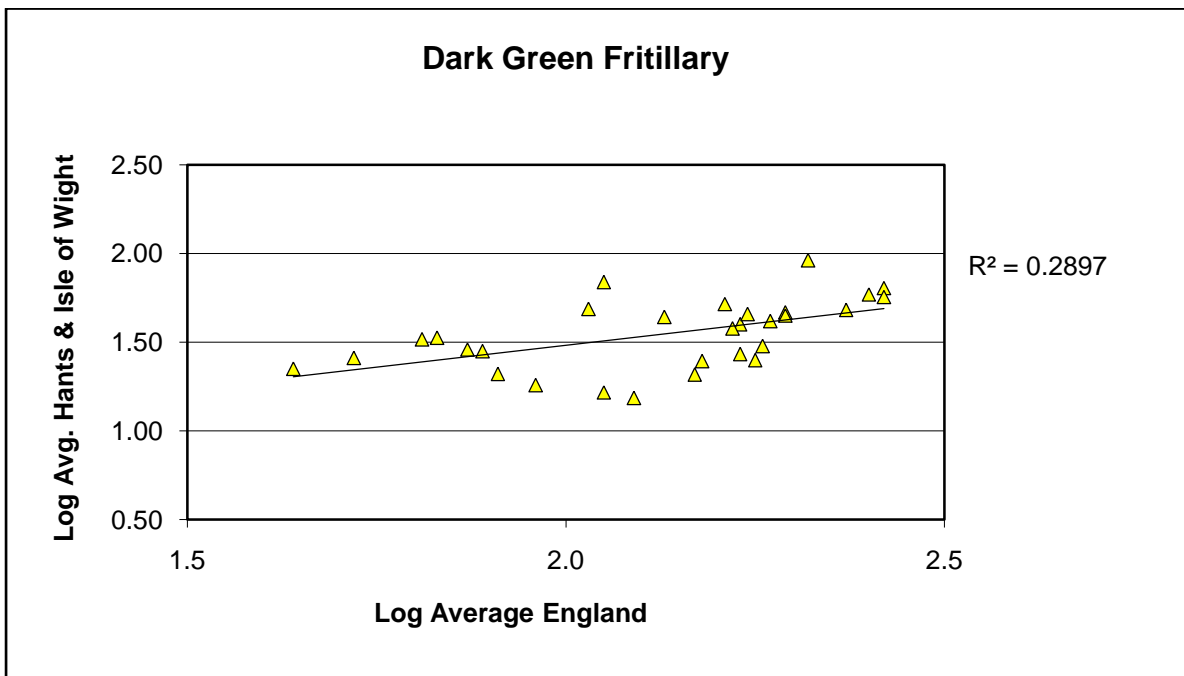

Brown Argus (*Aricia agestis*)

25 year butterfly species trends for Hampshire & Isle of Wight

Brown Hairstreak (*Thecla betulae*)

25 year butterfly species trends for Hampshire & Isle of Wight

Chalk Hill Blue (*Polyommatus coridon*)

25 year butterfly species trends for Hampshire & Isle of Wight

Clouded Yellow (*Colias croceus*)

25 year butterfly species trends for Hampshire & Isle of Wight

Comma (*Polygonia c-album*)

25 year butterfly species trends for Hampshire & Isle of Wight

Common Blue (*Polyommatus icarus*)

25 year butterfly species trends for Hampshire & Isle of Wight

Dark Green Fritillary (*Speyeria aglaja*)

25 year butterfly species trends for Hampshire & Isle of Wight

Dingy Skipper (*Erynnis tages*)