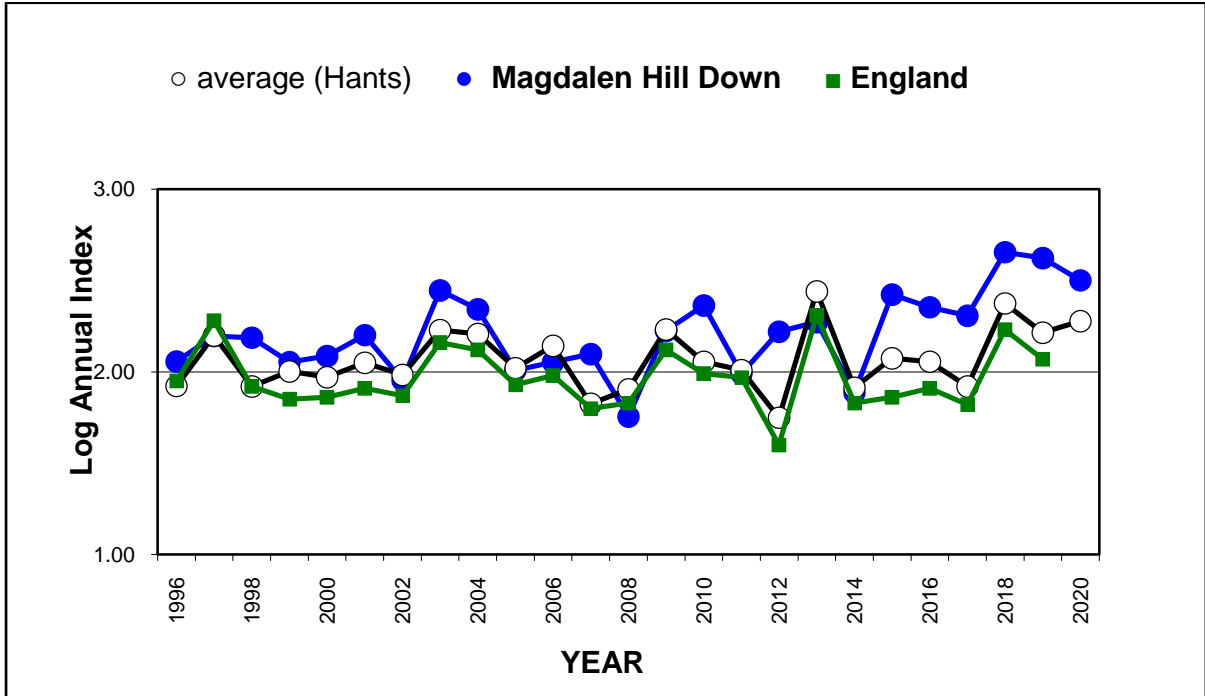

25 year butterfly species trends for Hampshire & Isle of Wight

Small Blue (*Cupido minimus*)

25 year butterfly species trends for Hampshire & Isle of Wight

Small Copper (*Lycaena phlaeas*)

25 year butterfly species trends for Hampshire & Isle of Wight

Small Heath (*Coenonympha pamphilus*)

25 year butterfly species trends for Hampshire & Isle of Wight

Small Pearl-bordered Fritillary (*Boloria selene*)

25 year butterfly species trends for Hampshire & Isle of Wight

Small Skipper (*Thymelicus sylvestris*) + Essex Skipper (*Thymelicus lineola*)

25 year butterfly species trends for Hampshire & Isle of Wight

Small Tortoiseshell (*Aglais urticae*)

25 year butterfly species trends for Hampshire & Isle of Wight

Small White (*Pieris rapae*)

25 year butterfly species trends for Hampshire & Isle of Wight

Speckled Wood (*Pararge aegeria*)

25 year butterfly species trends for Hampshire & Isle of Wight

Wall (*Lasiommata megera*)