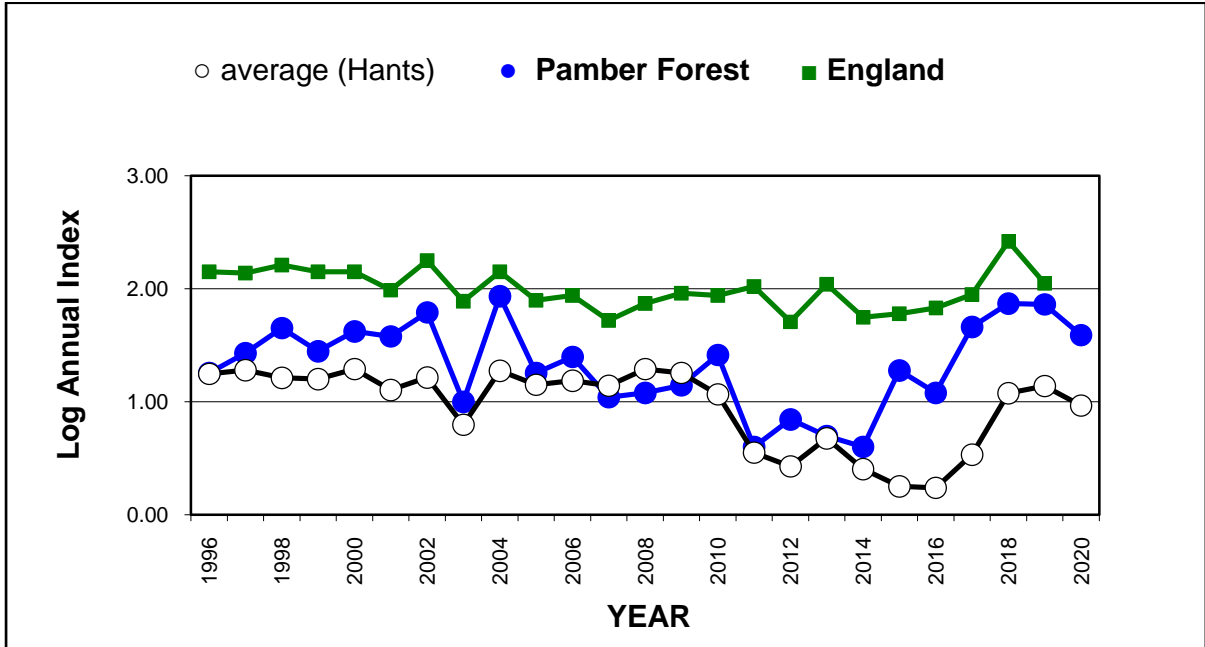

Painted Lady (*Vanessa cardui*)

25 year butterfly species trends for Hampshire & Isle of Wight

Peacock (*Aglais io*)

25 year butterfly species trends for Hampshire & Isle of Wight

Pearl-bordered Fritillary (*Boloria euphrosyne*)

25 year butterfly species trends for Hampshire & Isle of Wight

Purple Emperor (*Apatura iris*)

25 year butterfly species trends for Hampshire & Isle of Wight

Purple Hairstreak (*Favonius quercus*)

25 year butterfly species trends for Hampshire & Isle of Wight

Red Admiral (*Vanessa atalanta*)

25 year butterfly species trends for Hampshire & Isle of Wight

Ringlet (*Aphantopus hyperantus*)

25 year butterfly species trends for Hampshire & Isle of Wight

Silver-spotted Skipper (*Hesperia comma*)