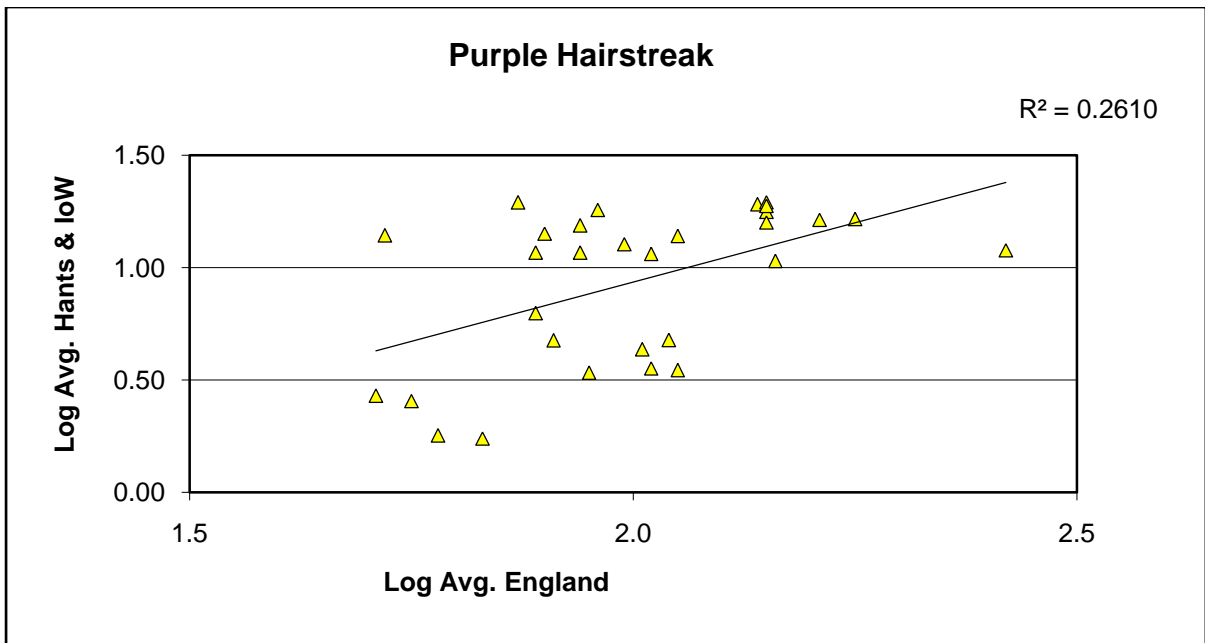

Painted Lady (*Vanessa cardui*)

25 year butterfly species trends for Hampshire & Isle of Wight

Peacock (*Aglais io*)

25 year butterfly species trends for Hampshire & Isle of Wight

Pearl-bordered Fritillary (*Boloria euphrosyne*)

25 year butterfly species trends for Hampshire & Isle of Wight

Purple Emperor (*Apatura iris*)

25 year butterfly species trends for Hampshire & Isle of Wight

Purple Hairstreak (*Favonius quercus*)

25 year butterfly species trends for Hampshire & Isle of Wight

Red Admiral (*Vanessa atalanta*)

25 year butterfly species trends for Hampshire & Isle of Wight

Ringlet (*Aphantopus hyperantus*)

25 year butterfly species trends for Hampshire & Isle of Wight

Silver-spotted Skipper (*Hesperia comma*)