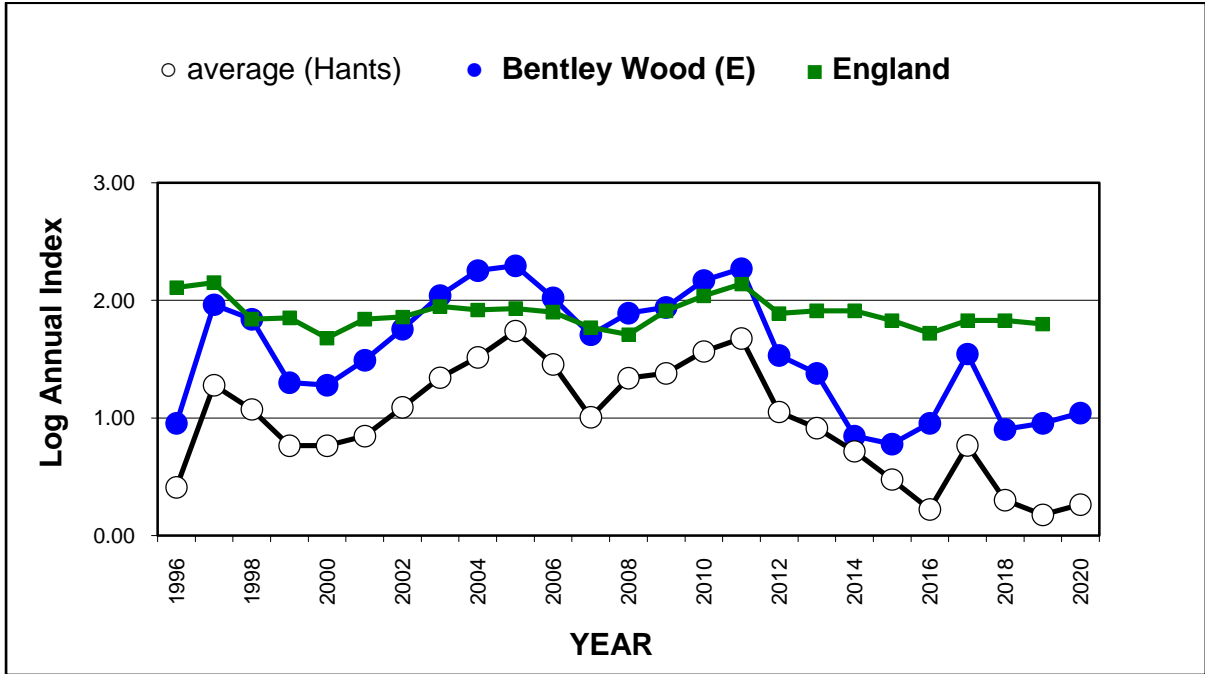

Red Admiral (*Vanessa atalanta*)

25 year butterfly species trends for Hampshire & Isle of Wight

Ringlet (*Aphantopus hyperantus*)

25 year butterfly species trends for Hampshire & Isle of Wight

Silver-spotted Skipper (*Hesperia comma*)

25 year butterfly species trends for Hampshire & Isle of Wight

Silver-studded Blue (*Plebejus argus*)

25 year butterfly species trends for Hampshire & Isle of Wight

Silver-washed Fritillary (*Argynnis paphia*)

25 year butterfly species trends for Hampshire & Isle of Wight

Small Blue (*Cupido minimus*)

25 year butterfly species trends for Hampshire & Isle of Wight

Small Copper (*Lycaena phlaeas*)

25 year butterfly species trends for Hampshire & Isle of Wight

Small Heath (*Coenonympha pamphilus*)

25 year butterfly species trends for Hampshire & Isle of Wight

Small Pearl-bordered Fritillary (*Boloria selene*)

25 year butterfly species trends for Hampshire & Isle of Wight