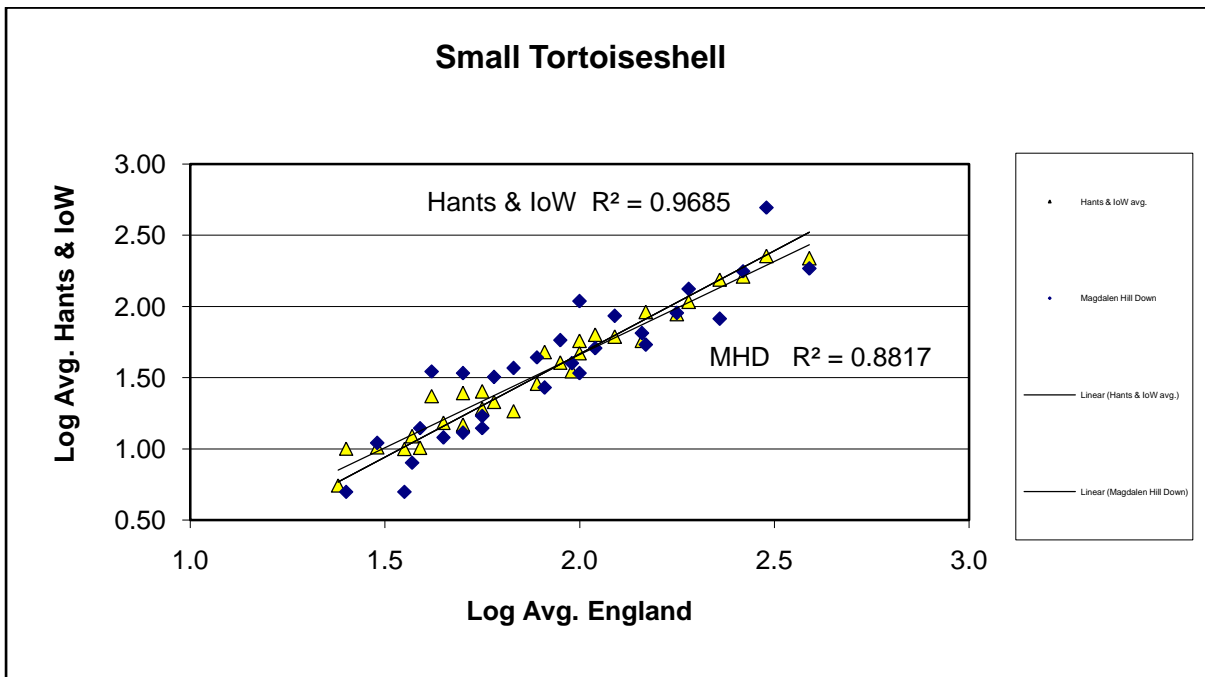

25 year butterfly species trends for Hampshire & Isle of Wight

Small Blue (*Cupido minimus*)

25 year butterfly species trends for Hampshire & Isle of Wight

Small Copper (*Lycaena phlaeas*)

25 year butterfly species trends for Hampshire & Isle of Wight

Small Heath (*Coenonympha pamphilus*)

25 year butterfly species trends for Hampshire & Isle of Wight

Small Pearl-bordered Fritillary (*Boloria selene*)

25 year butterfly species trends for Hampshire & Isle of Wight

Small Skipper (*Thymelicus sylvestris*) + Essex Skipper (*Thymelicus lineola*)

25 year butterfly species trends for Hampshire & Isle of Wight

Small Tortoiseshell (*Aglais urticae*)

25 year butterfly species trends for Hampshire & Isle of Wight

Small White (*Pieris rapae*)

25 year butterfly species trends for Hampshire & Isle of Wight

Speckled Wood (*Pararge aegeria*)

25 year butterfly species trends for Hampshire & Isle of Wight

Wall (*Lasiommata megera*)