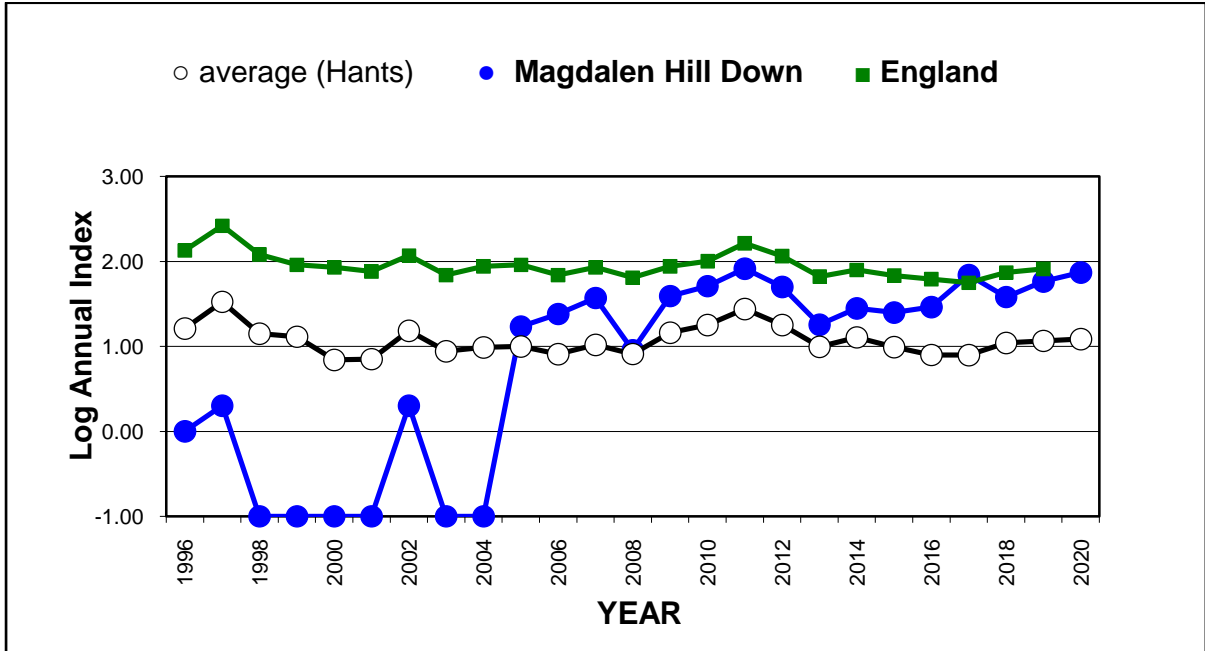

Glanville Fritillary (*Melitaea cinxia*)

25 year butterfly species trends for Hampshire & Isle of Wight

Grayling (*Hipparchia semele*)

25 year butterfly species trends for Hampshire & Isle of Wight

Green Hairstreak (*Callophrys rubi*)

25 year butterfly species trends for Hampshire & Isle of Wight

Green-veined White (*Pieris napi*)

25 year butterfly species trends for Hampshire & Isle of Wight

Grizzled Skipper (*Pyrgus malvae*)

25 year butterfly species trends for Hampshire & Isle of Wight

Holly Blue (*Celastrina argiolus*)

25 year butterfly species trends for Hampshire & Isle of Wight

Large Skipper (*Ochlodes sylvanus*)

25 year butterfly species trends for Hampshire & Isle of Wight

Large White (*Pieris brassicae*)

25 year butterfly species trends for Hampshire & Isle of Wight

Marbled White (*Melanargia galathea*)

25 year butterfly species trends for Hampshire & Isle of Wight

Marsh Fritillary (*Euphydryas aurinia*)