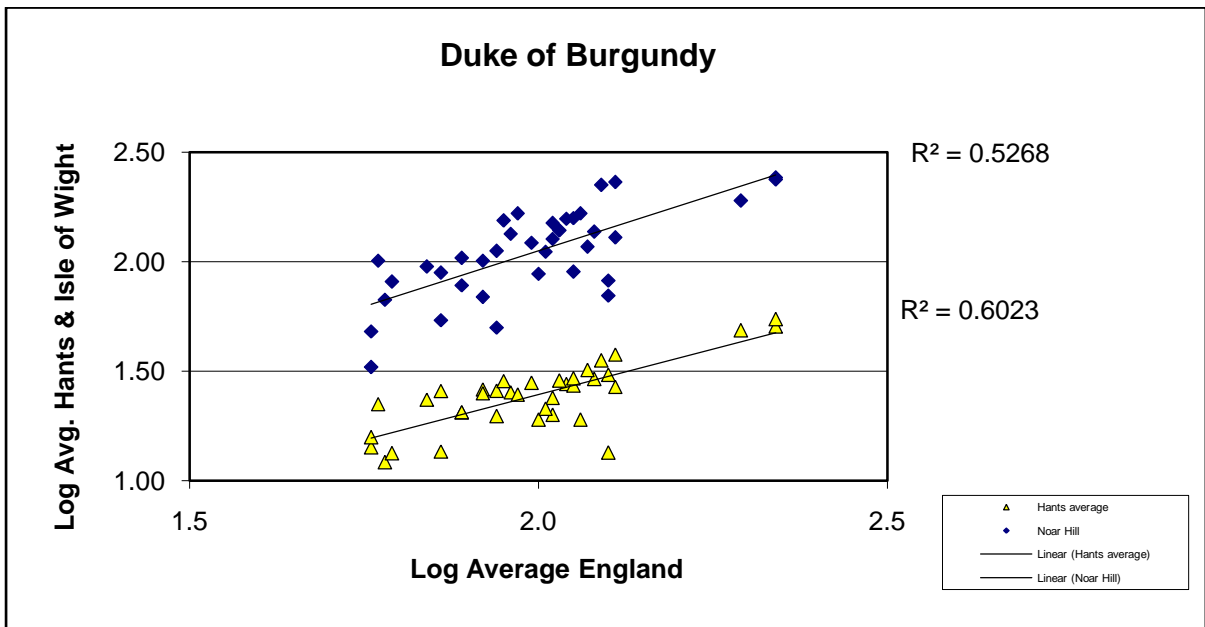

Brown Argus (*Aricia agestis*)

25 year butterfly species trends for Hampshire & Isle of Wight

Brown Hairstreak (*Thecla betulae*)

25 year butterfly species trends for Hampshire & Isle of Wight

Chalk Hill Blue (*Polyommatus coridon*)

25 year butterfly species trends for Hampshire & Isle of Wight

Clouded Yellow (*Colias croceus*)

25 year butterfly species trends for Hampshire & Isle of Wight

Comma (*Polygonia c-album*)

25 year butterfly species trends for Hampshire & Isle of Wight

Common Blue (*Polyommatus icarus*)

25 year butterfly species trends for Hampshire & Isle of Wight

Dark Green Fritillary (*Speyeria aglaja*)

25 year butterfly species trends for Hampshire & Isle of Wight

Dingy Skipper (*Erynnis tages*)

25 year butterfly species trends for Hampshire & Isle of Wight

Duke of Burgundy (*Hamearis lucina*)

25 year butterfly species trends for Hampshire & Isle of Wight

Gatekeeper (*Pyronia tithonus*)

25 year butterfly species trends for Hampshire & Isle of Wight