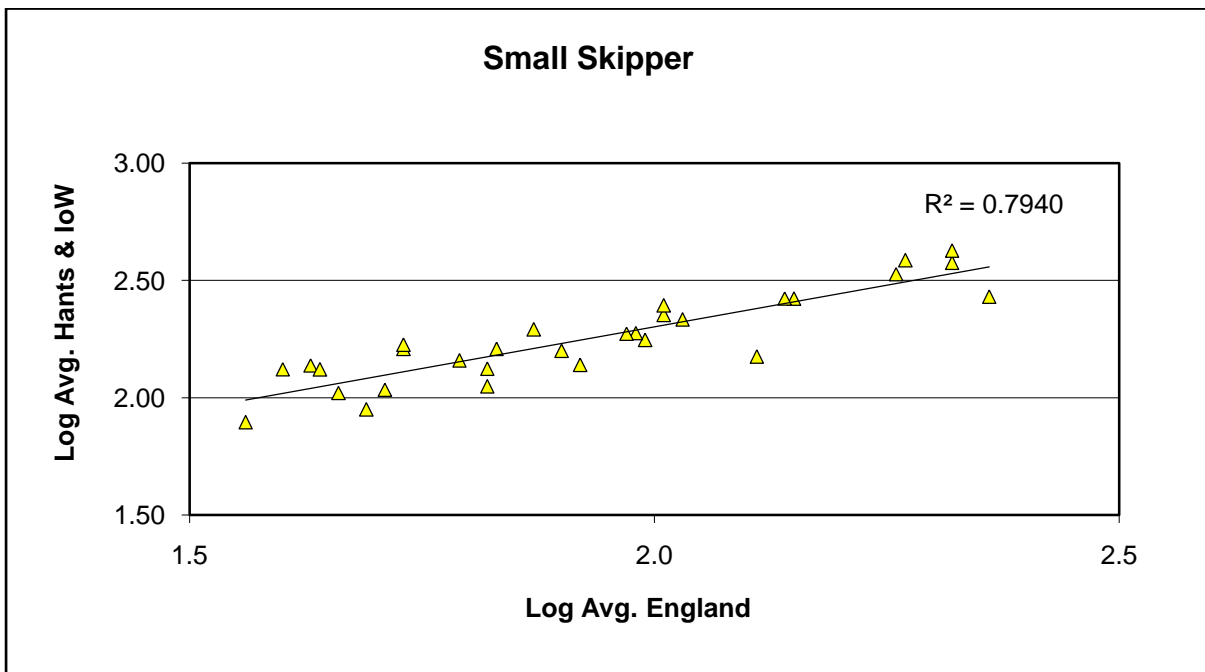

25 year butterfly species trends for Hampshire & Isle of Wight

Small Blue (*Cupido minimus*)

25 year butterfly species trends for Hampshire & Isle of Wight

Small Copper (*Lycaena phlaeas*)

25 year butterfly species trends for Hampshire & Isle of Wight

Small Heath (*Coenonympha pamphilus*)

25 year butterfly species trends for Hampshire & Isle of Wight

Small Pearl-bordered Fritillary (*Boloria selene*)

25 year butterfly species trends for Hampshire & Isle of Wight

Small Skipper (*Thymelicus sylvestris*) + Essex Skipper (*Thymelicus lineola*)

25 year butterfly species trends for Hampshire & Isle of Wight

Small Tortoiseshell (*Aglais urticae*)

25 year butterfly species trends for Hampshire & Isle of Wight