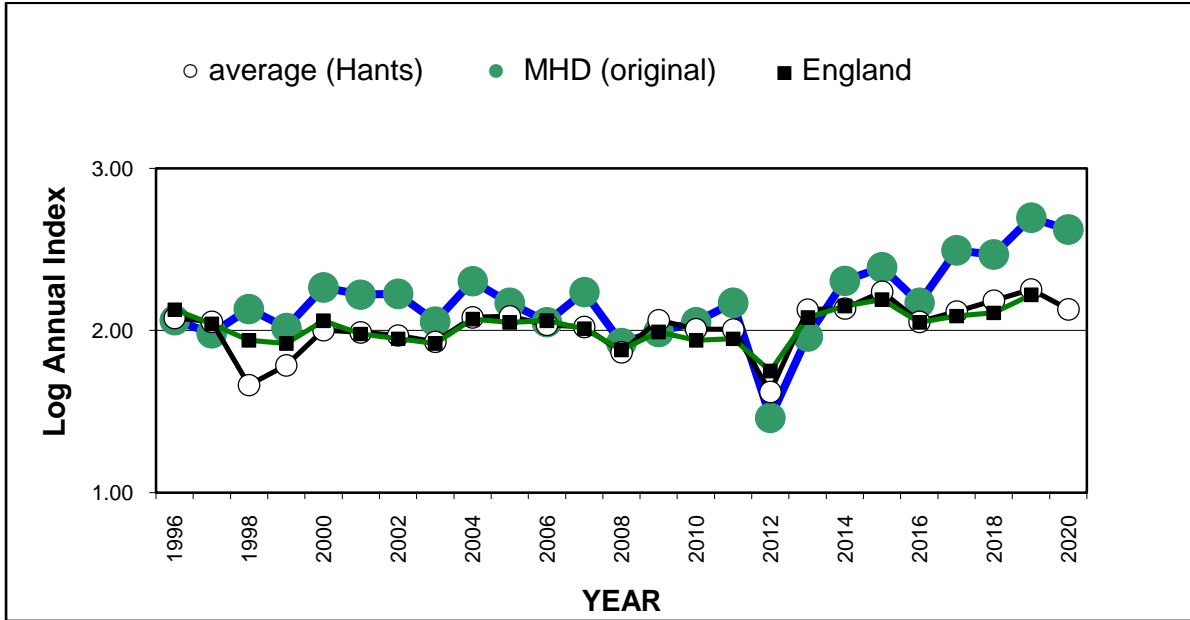

25 year butterfly species trends for Hampshire & Isle of Wight

Adonis Blue (*Polyommatus bellargus*)

25 year butterfly species trends for Hampshire & Isle of Wight

Brimstone (*Gonepteryx rhamni*)

25 year butterfly species trends for Hampshire & Isle of Wight

Brown Argus (*Aricia agestis*)

25 year butterfly species trends for Hampshire & Isle of Wight

Brown Hairstreak (*Thecla betulae*)

25 year butterfly species trends for Hampshire & Isle of Wight

Chalk Hill Blue (*Polyommatus coridon*)