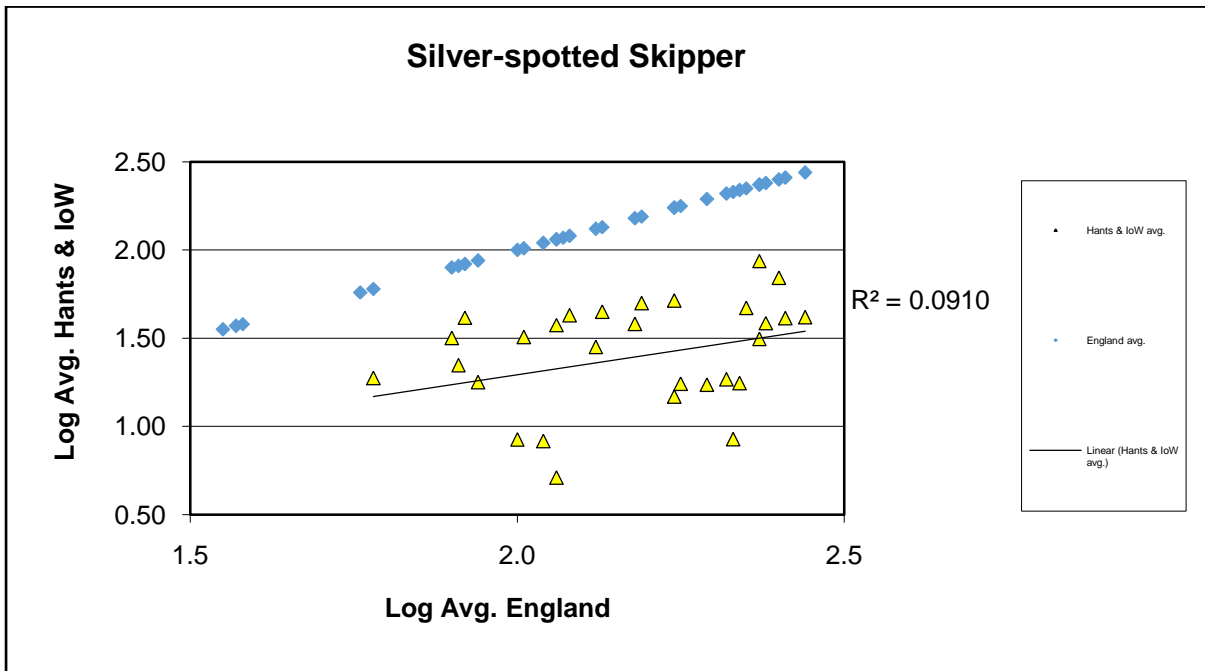

25 year butterfly species trends for Hampshire & Isle of Wight

Purple Emperor (*Apatura iris*)

25 year butterfly species trends for Hampshire & Isle of Wight

Purple Hairstreak (*Favonius quercus*)

25 year butterfly species trends for Hampshire & Isle of Wight

Red Admiral (*Vanessa atalanta*)

25 year butterfly species trends for Hampshire & Isle of Wight

Ringlet (*Aphantopus hyperantus*)

25 year butterfly species trends for Hampshire & Isle of Wight

Silver-spotted Skipper (*Hesperia comma*)

25 year butterfly species trends for Hampshire & Isle of Wight

Silver-studded Blue (*Plebejus argus*)

25 year butterfly species trends for Hampshire & Isle of Wight

Silver-washed Fritillary (*Argynnis paphia*)

25 year butterfly species trends for Hampshire & Isle of Wight

Small Blue (*Cupido minimus*)

25 year butterfly species trends for Hampshire & Isle of Wight

Small Copper (*Lycaena phlaeas*)

25 year butterfly species trends for Hampshire & Isle of Wight