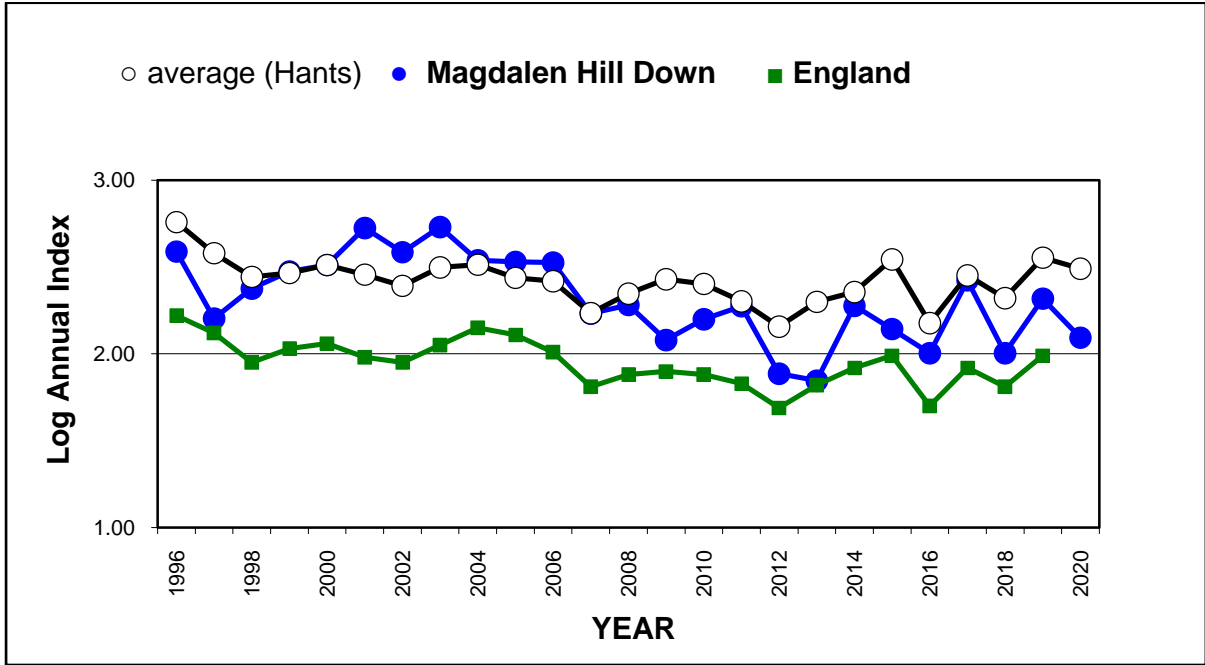

Common Blue (*Polyommatus icarus*)

25 year butterfly species trends for Hampshire & Isle of Wight

Dark Green Fritillary (*Speyeria aglaja*)

25 year butterfly species trends for Hampshire & Isle of Wight

Dingy Skipper (*Erynnis tages*)

25 year butterfly species trends for Hampshire & Isle of Wight

Duke of Burgundy (*Hamearis lucina*)

25 year butterfly species trends for Hampshire & Isle of Wight

Gatekeeper (*Pyronia tithonus*)

25 year butterfly species trends for Hampshire & Isle of Wight

Glanville Fritillary (*Melitaea cinxia*)

25 year butterfly species trends for Hampshire & Isle of Wight

Grayling (*Hipparchia semele*)

25 year butterfly species trends for Hampshire & Isle of Wight

Green Hairstreak (*Callophrys rubi*)