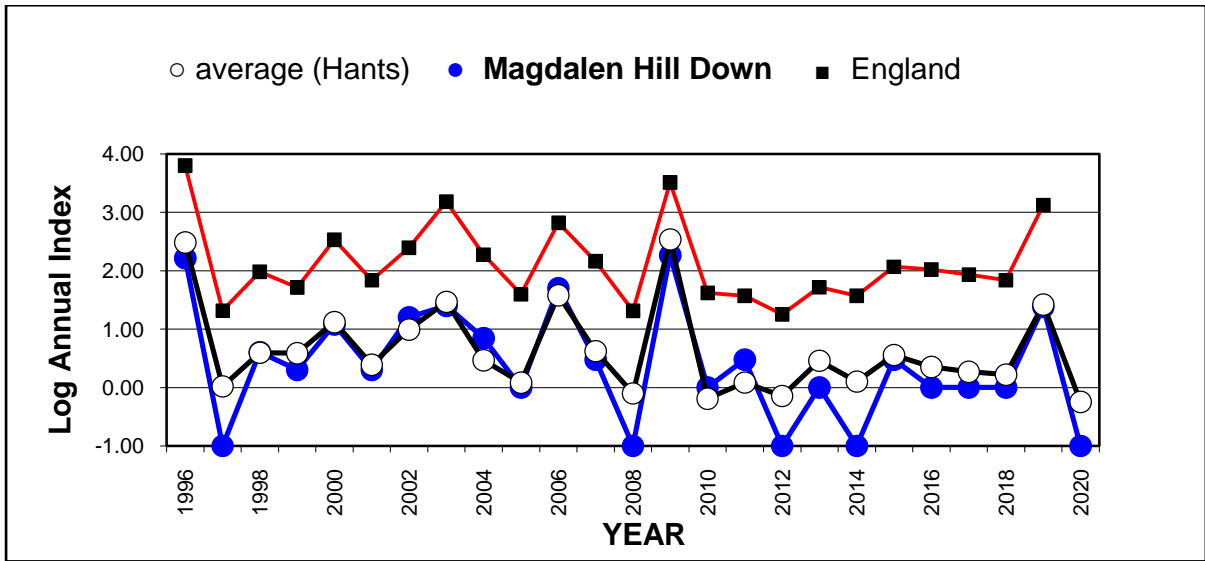

Holly Blue (*Celastrina argiolus*)

25 year butterfly species trends for Hampshire & Isle of Wight

Large Skipper (*Ochlodes sylvanus*)

25 year butterfly species trends for Hampshire & Isle of Wight

Large White (*Pieris brassicae*)

25 year butterfly species trends for Hampshire & Isle of Wight

Marbled White (*Melanargia galathea*)

25 year butterfly species trends for Hampshire & Isle of Wight

Marsh Fritillary (*Euphydryas aurinia*)

25 year butterfly species trends for Hampshire & Isle of Wight

Meadow Brown (*Maniola jurtina*)

25 year butterfly species trends for Hampshire & Isle of Wight

Orange Tip (*Anthocharis cardamines*)

25 year butterfly species trends for Hampshire & Isle of Wight

Painted Lady (*Vanessa cardui*)

25 year butterfly species trends for Hampshire & Isle of Wight

Peacock (*Aglais io*)

25 year butterfly species trends for Hampshire & Isle of Wight

Pearl-bordered Fritillary (*Boloria euphrosyne*)