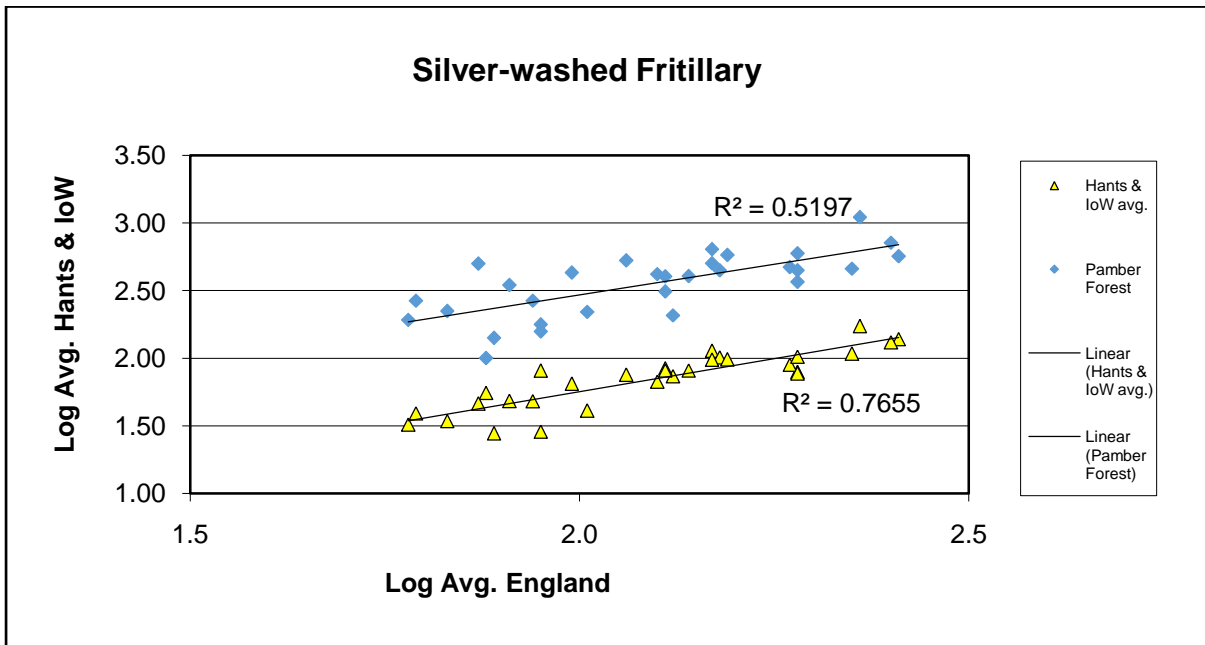

25 year butterfly species trends for Hampshire & Isle of Wight

Purple Emperor (*Apatura iris*)

25 year butterfly species trends for Hampshire & Isle of Wight

Purple Hairstreak (*Favonius quercus*)

25 year butterfly species trends for Hampshire & Isle of Wight

Red Admiral (*Vanessa atalanta*)

25 year butterfly species trends for Hampshire & Isle of Wight

Ringlet (*Aphantopus hyperantus*)

25 year butterfly species trends for Hampshire & Isle of Wight

Silver-spotted Skipper (*Hesperia comma*)

25 year butterfly species trends for Hampshire & Isle of Wight

Silver-studded Blue (*Plebejus argus*)

25 year butterfly species trends for Hampshire & Isle of Wight

Silver-washed Fritillary (*Argynnis paphia*)

25 year butterfly species trends for Hampshire & Isle of Wight

Small Blue (*Cupido minimus*)

25 year butterfly species trends for Hampshire & Isle of Wight

Small Copper (*Lycaena phlaeas*)

25 year butterfly species trends for Hampshire & Isle of Wight