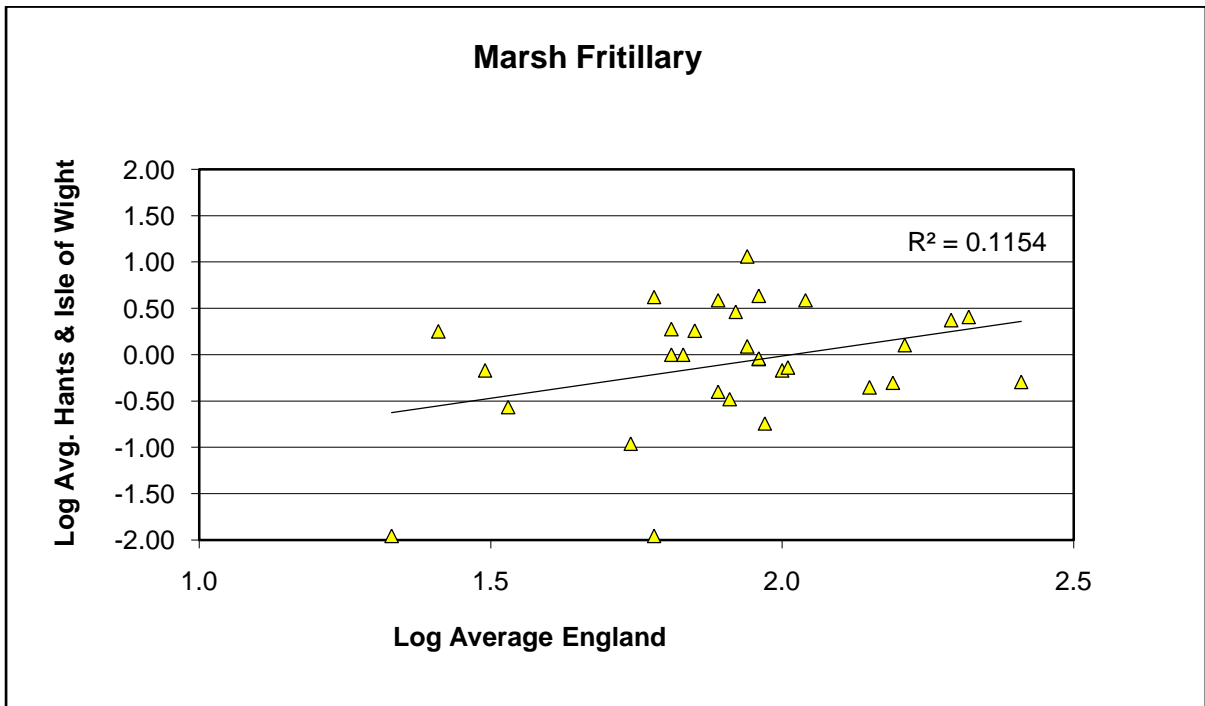

Holly Blue (*Celastrina argiolus*)

25 year butterfly species trends for Hampshire & Isle of Wight

Large Skipper (*Ochlodes sylvanus*)

25 year butterfly species trends for Hampshire & Isle of Wight

Large White (*Pieris brassicae*)

25 year butterfly species trends for Hampshire & Isle of Wight

Marbled White (*Melanargia galathea*)

25 year butterfly species trends for Hampshire & Isle of Wight

Marsh Fritillary (*Euphydryas aurinia*)

25 year butterfly species trends for Hampshire & Isle of Wight

Meadow Brown (*Maniola jurtina*)

25 year butterfly species trends for Hampshire & Isle of Wight

Orange Tip (*Anthocharis cardamines*)

25 year butterfly species trends for Hampshire & Isle of Wight

Painted Lady (*Vanessa cardui*)

25 year butterfly species trends for Hampshire & Isle of Wight

Peacock (*Aglais io*)

25 year butterfly species trends for Hampshire & Isle of Wight

Pearl-bordered Fritillary (*Boloria euphrosyne*)