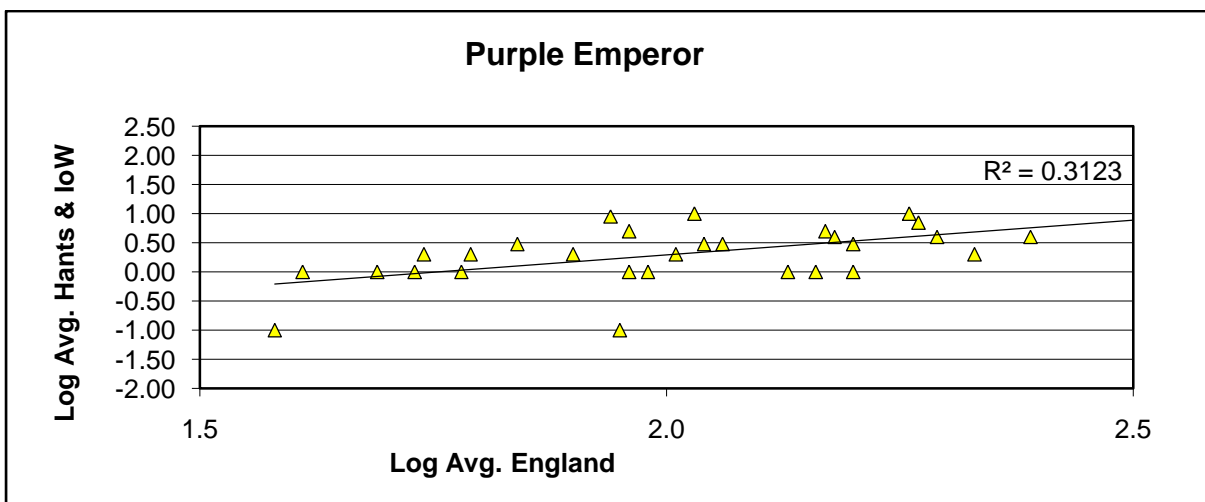

25 year butterfly species trends for Hampshire & Isle of Wight

Purple Emperor (*Apatura iris*)