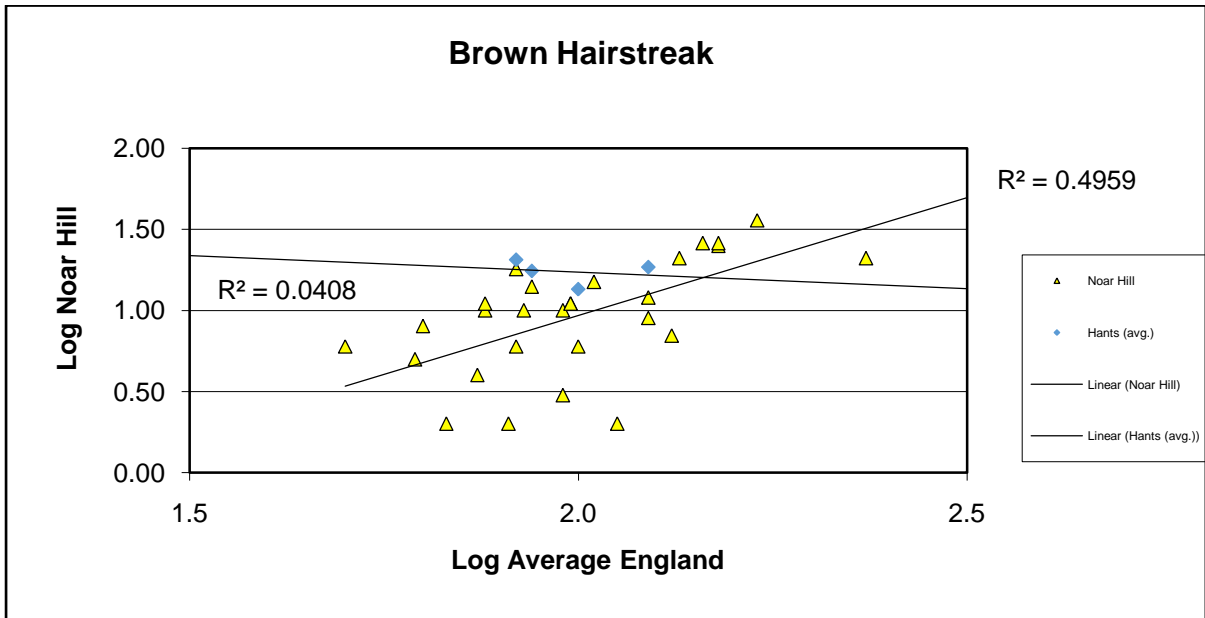

25 year butterfly species trends for Hampshire & Isle of Wight

Adonis Blue (*Polyommatus bellargus*)

25 year butterfly species trends for Hampshire & Isle of Wight

Brimstone (*Gonepteryx rhamni*)

25 year butterfly species trends for Hampshire & Isle of Wight

Brown Argus (*Aricia agestis*)

25 year butterfly species trends for Hampshire & Isle of Wight

Brown Hairstreak (*Thecla betulae*)

25 year butterfly species trends for Hampshire & Isle of Wight

Chalk Hill Blue (*Polyommatus coridon*)