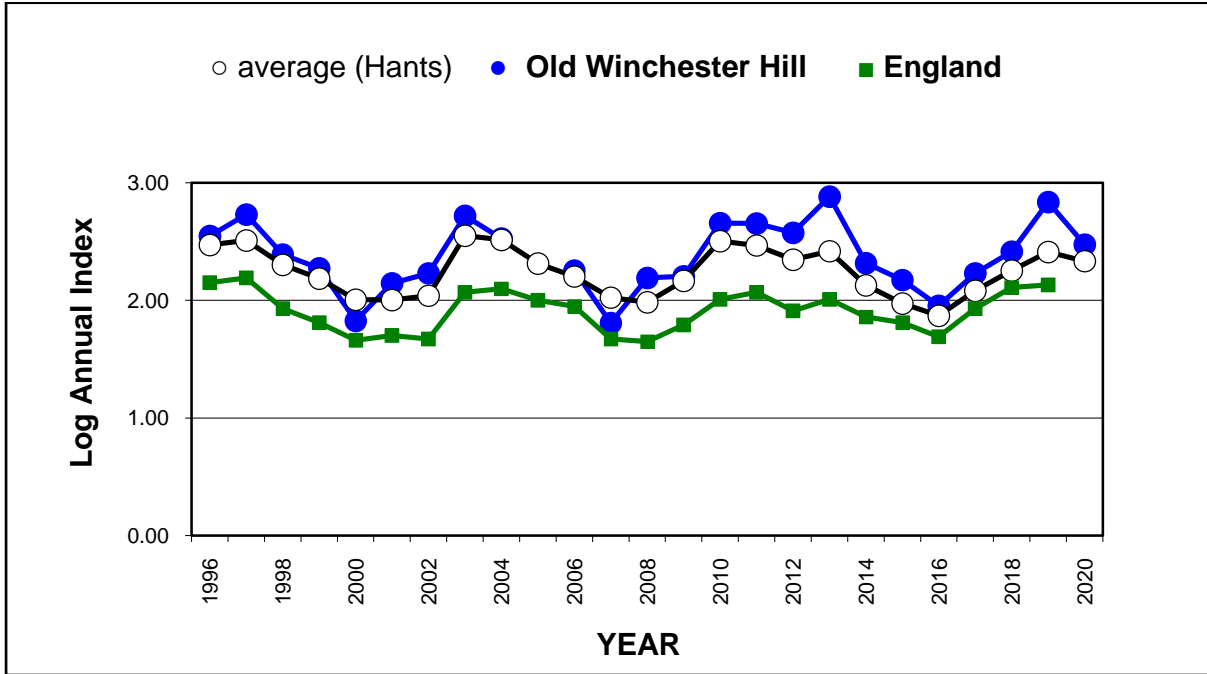

Red Admiral (*Vanessa atalanta*)

25 year butterfly species trends for Hampshire & Isle of Wight

Ringlet (*Aphantopus hyperantus*)

25 year butterfly species trends for Hampshire & Isle of Wight

Silver-spotted Skipper (*Hesperia comma*)

25 year butterfly species trends for Hampshire & Isle of Wight

Silver-studded Blue (*Plebejus argus*)

25 year butterfly species trends for Hampshire & Isle of Wight

Silver-washed Fritillary (*Argynnis paphia*)

25 year butterfly species trends for Hampshire & Isle of Wight

Small Blue (*Cupido minimus*)

25 year butterfly species trends for Hampshire & Isle of Wight

Small Copper (*Lycaena phlaeas*)

25 year butterfly species trends for Hampshire & Isle of Wight

Small Heath (*Coenonympha pamphilus*)

25 year butterfly species trends for Hampshire & Isle of Wight

Small Pearl-bordered Fritillary (*Boloria selene*)

25 year butterfly species trends for Hampshire & Isle of Wight