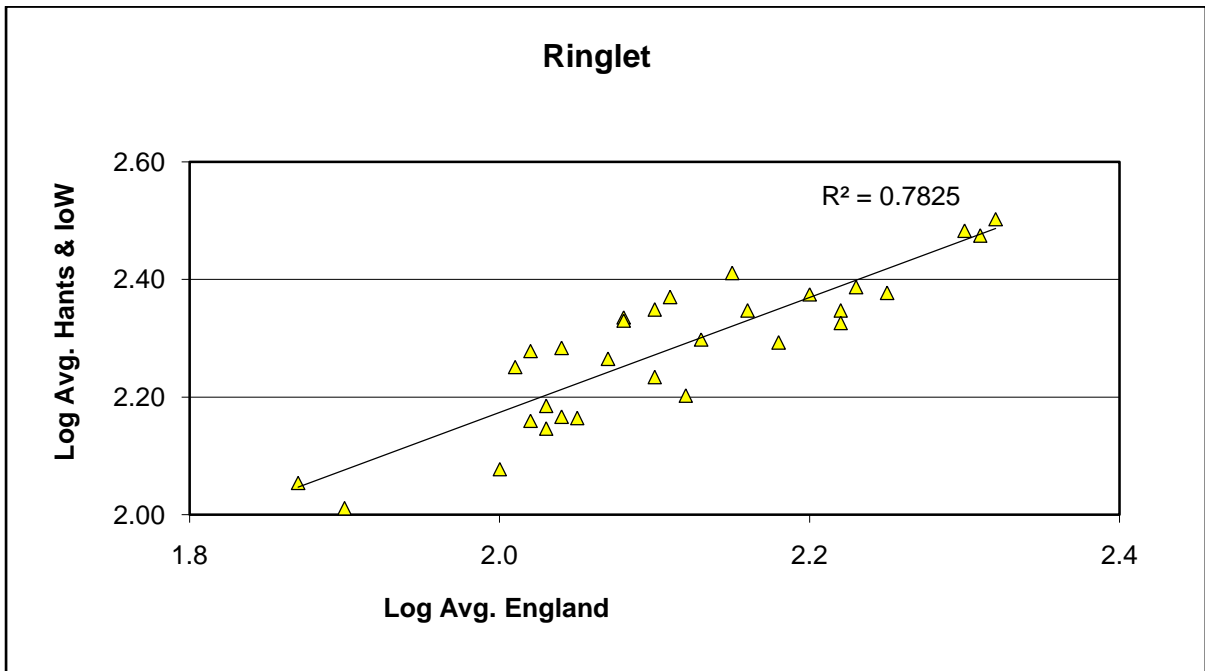

25 year butterfly species trends for Hampshire & Isle of Wight

Meadow Brown (*Maniola jurtina*)

25 year butterfly species trends for Hampshire & Isle of Wight

Orange Tip (*Anthocharis cardamines*)

25 year butterfly species trends for Hampshire & Isle of Wight

Painted Lady (*Vanessa cardui*)

25 year butterfly species trends for Hampshire & Isle of Wight

Peacock (*Aglais io*)

25 year butterfly species trends for Hampshire & Isle of Wight

Pearl-bordered Fritillary (*Boloria euphrosyne*)

25 year butterfly species trends for Hampshire & Isle of Wight

Purple Emperor (*Apatura iris*)

25 year butterfly species trends for Hampshire & Isle of Wight

Purple Hairstreak (*Favonius quercus*)

25 year butterfly species trends for Hampshire & Isle of Wight

Red Admiral (*Vanessa atalanta*)

25 year butterfly species trends for Hampshire & Isle of Wight

Ringlet (*Aphantopus hyperantus*)

25 year butterfly species trends for Hampshire & Isle of Wight

Silver-spotted Skipper (*Hesperia comma*)