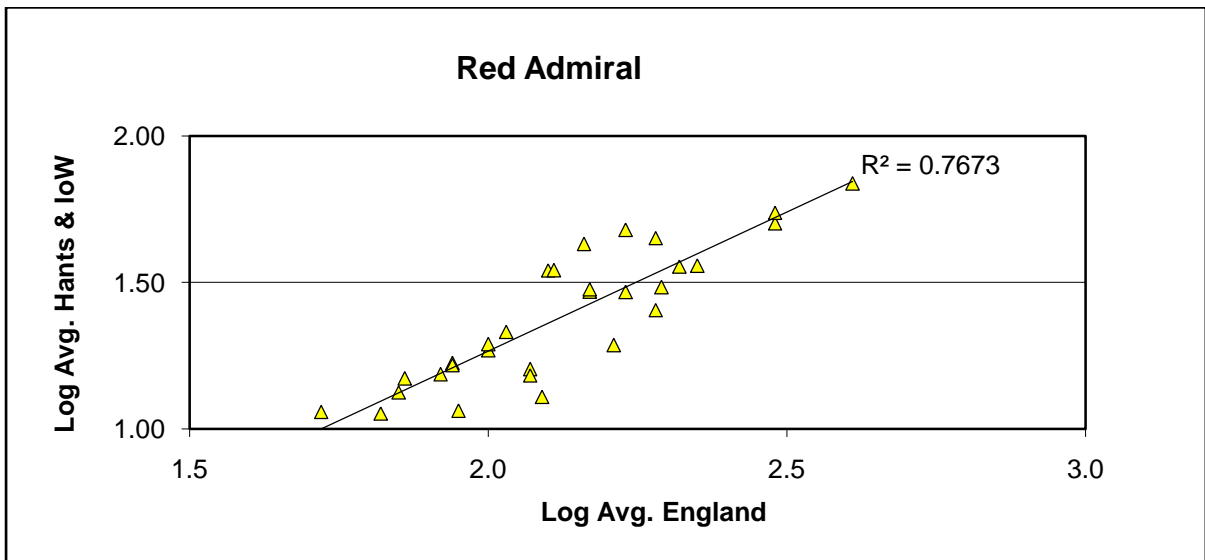

Painted Lady (*Vanessa cardui*)

25 year butterfly species trends for Hampshire & Isle of Wight

Peacock (*Aglais io*)

25 year butterfly species trends for Hampshire & Isle of Wight

Pearl-bordered Fritillary (*Boloria euphrosyne*)

25 year butterfly species trends for Hampshire & Isle of Wight

Purple Emperor (*Apatura iris*)

25 year butterfly species trends for Hampshire & Isle of Wight

Purple Hairstreak (*Favonius quercus*)

25 year butterfly species trends for Hampshire & Isle of Wight

Red Admiral (*Vanessa atalanta*)

25 year butterfly species trends for Hampshire & Isle of Wight

Ringlet (*Aphantopus hyperantus*)

25 year butterfly species trends for Hampshire & Isle of Wight

Silver-spotted Skipper (*Hesperia comma*)