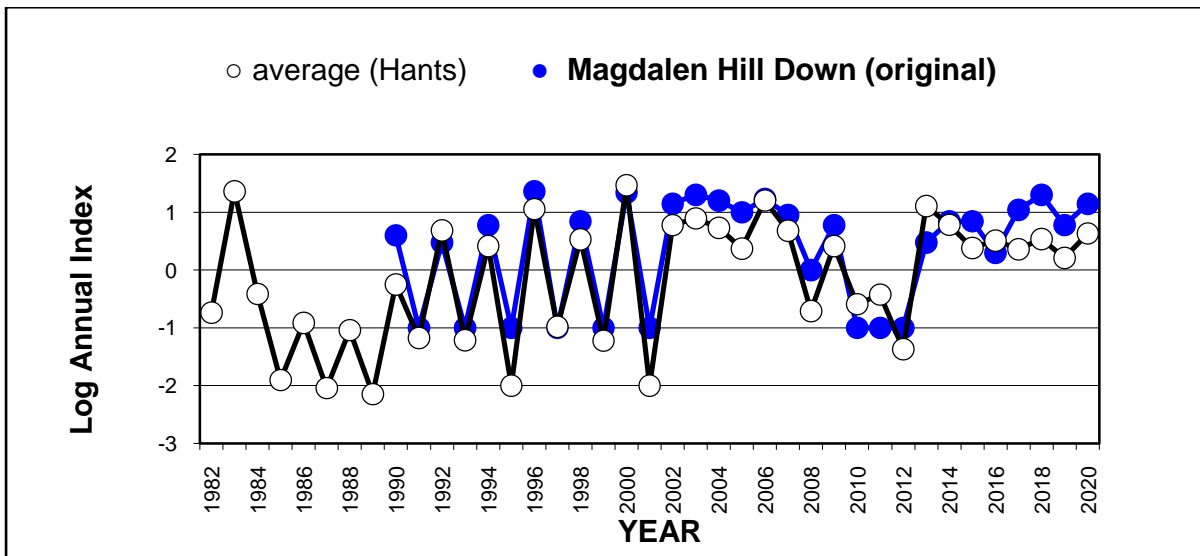

25 year butterfly species trends for Hampshire & Isle of Wight

Clouded Yellow (*Colias croceus*)