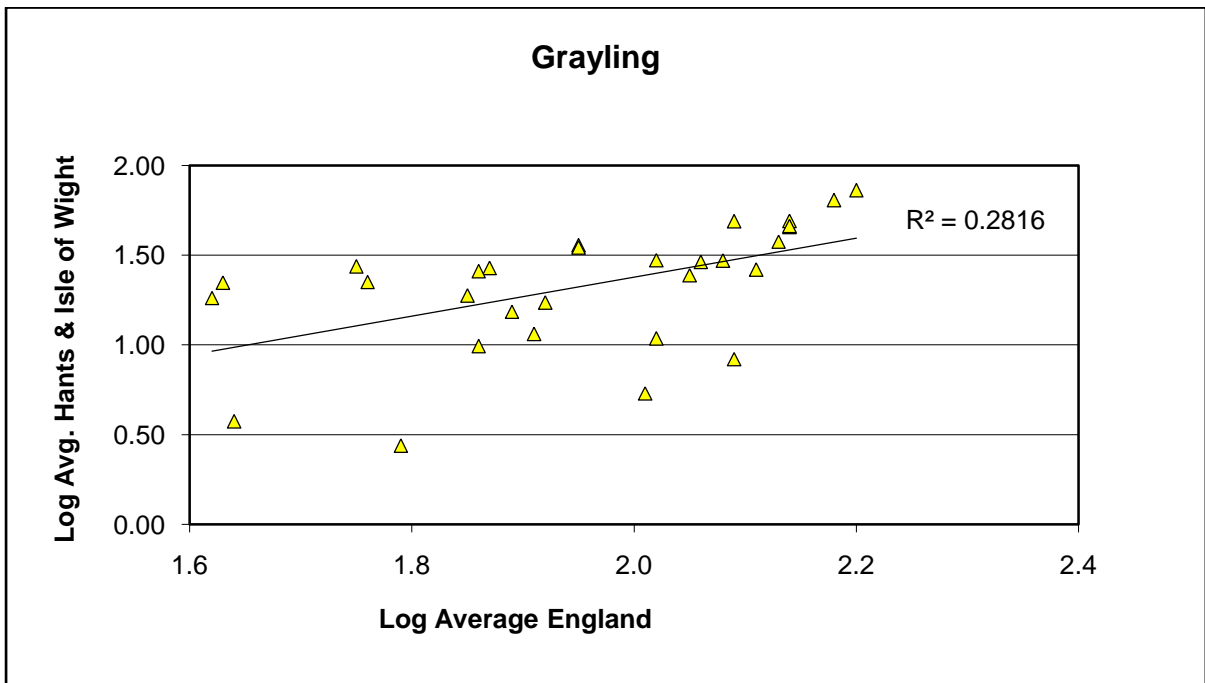

Common Blue (*Polyommatus icarus*)

25 year butterfly species trends for Hampshire & Isle of Wight

Dark Green Fritillary (*Speyeria aglaja*)

25 year butterfly species trends for Hampshire & Isle of Wight

Dingy Skipper (*Erynnis tages*)

25 year butterfly species trends for Hampshire & Isle of Wight

Duke of Burgundy (*Hamearis lucina*)

25 year butterfly species trends for Hampshire & Isle of Wight

Gatekeeper (*Pyronia tithonus*)

25 year butterfly species trends for Hampshire & Isle of Wight

Glanville Fritillary (*Melitaea cinxia*)

25 year butterfly species trends for Hampshire & Isle of Wight

Grayling (*Hipparchia semele*)

25 year butterfly species trends for Hampshire & Isle of Wight

Green Hairstreak (*Callophrys rubi*)

25 year butterfly species trends for Hampshire & Isle of Wight

Green-veined White (*Pieris napi*)

25 year butterfly species trends for Hampshire & Isle of Wight

Grizzled Skipper (*Pyrgus malvae*)

25 year butterfly species trends for Hampshire & Isle of Wight