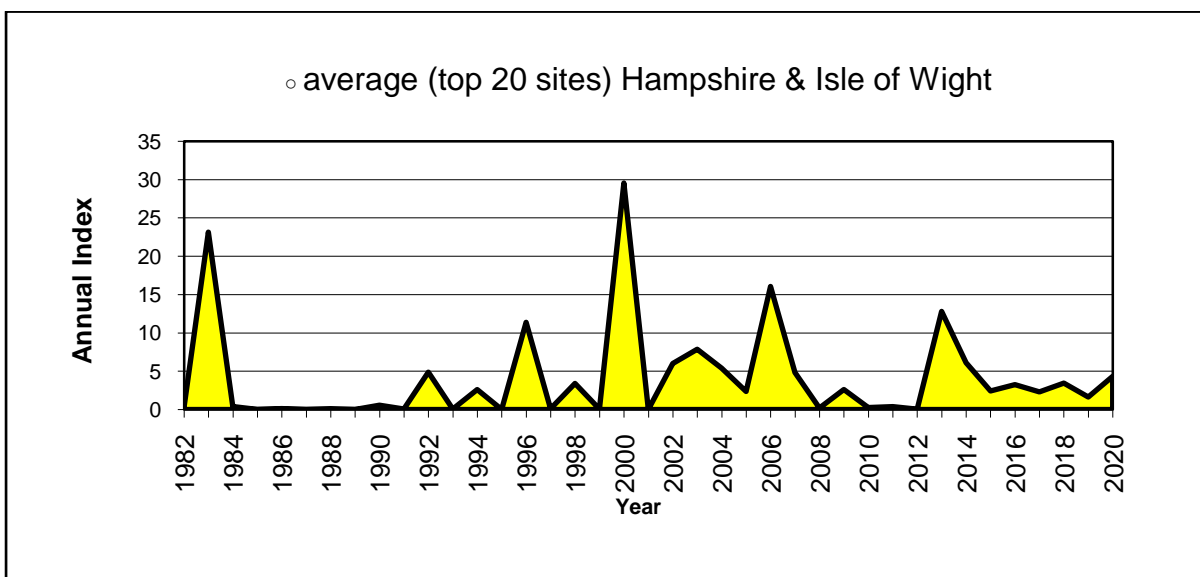

25 year butterfly species trends for Hampshire & Isle of Wight

Adonis Blue (*Polyommatus bellargus*)

25 year butterfly species trends for Hampshire & Isle of Wight

Brimstone (*Gonepteryx rhamni*)

25 year butterfly species trends for Hampshire & Isle of Wight

Brown Argus (*Aricia agestis*)

25 year butterfly species trends for Hampshire & Isle of Wight

Brown Hairstreak (*Thecla betulae*)

25 year butterfly species trends for Hampshire & Isle of Wight

Chalk Hill Blue (*Polyommatus coridon*)

25 year butterfly species trends for Hampshire & Isle of Wight

Clouded Yellow (*Colias croceus*)

25 year butterfly species trends for Hampshire & Isle of Wight

Comma (*Polygonia c-album*)

25 year butterfly species trends for Hampshire & Isle of Wight