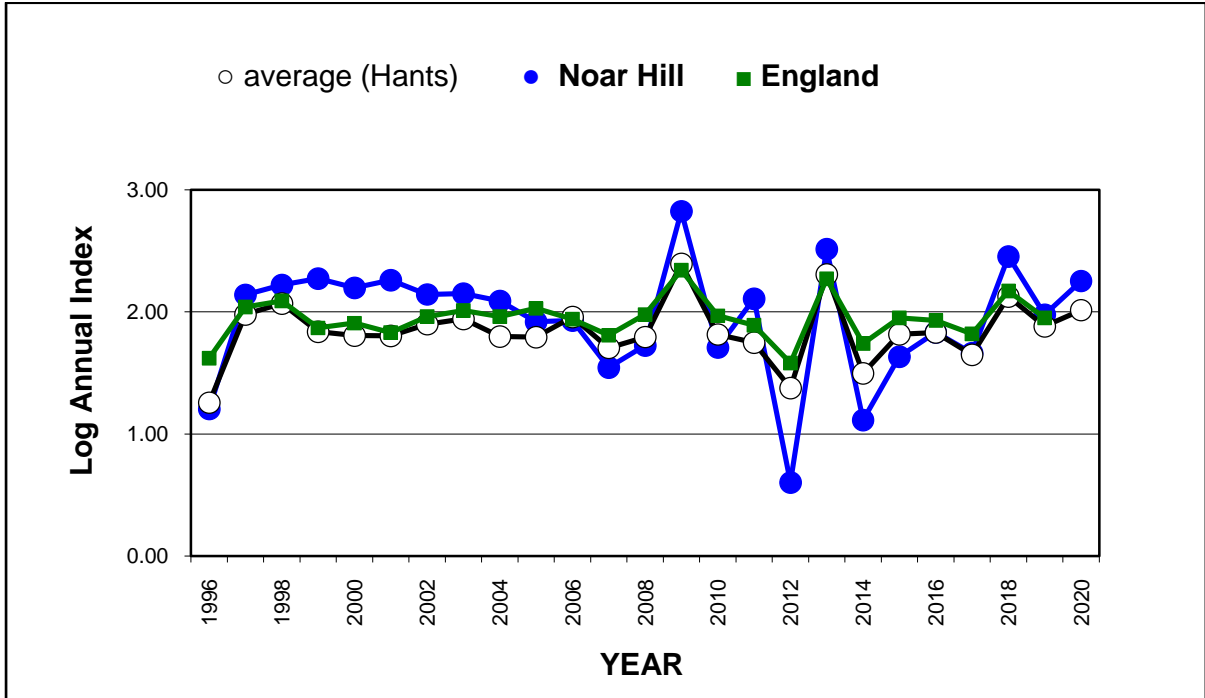

25 year butterfly species trends for Hampshire & Isle of Wight

Green-veined White (*Pieris napi*)

25 year butterfly species trends for Hampshire & Isle of Wight

Grizzled Skipper (*Pyrgus malvae*)

25 year butterfly species trends for Hampshire & Isle of Wight

Holly Blue (*Celastrina argiolus*)

25 year butterfly species trends for Hampshire & Isle of Wight

Large Skipper (*Ochlodes sylvanus*)

25 year butterfly species trends for Hampshire & Isle of Wight

Large White (*Pieris brassicae*)

25 year butterfly species trends for Hampshire & Isle of Wight

Marbled White (*Melanargia galathea*)

25 year butterfly species trends for Hampshire & Isle of Wight

Marsh Fritillary (*Euphydryas aurinia*)