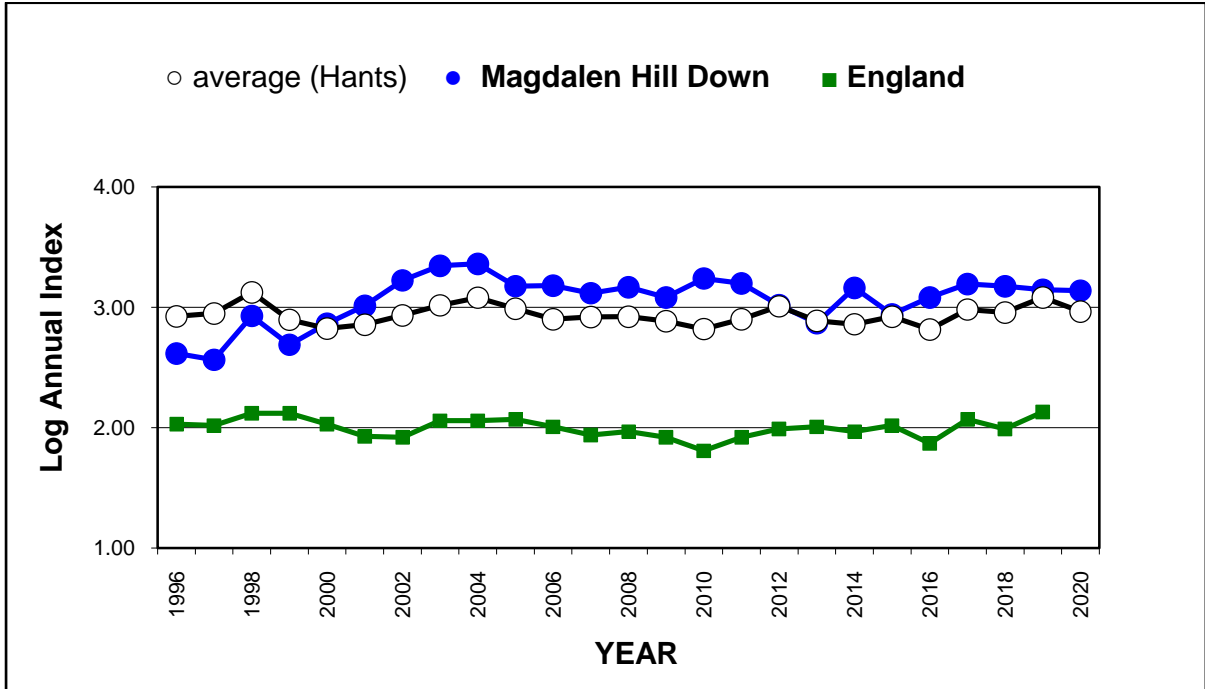

25 year butterfly species trends for Hampshire & Isle of Wight

Green-veined White (*Pieris napi*)

25 year butterfly species trends for Hampshire & Isle of Wight

Grizzled Skipper (*Pyrgus malvae*)

25 year butterfly species trends for Hampshire & Isle of Wight

Holly Blue (*Celastrina argiolus*)

25 year butterfly species trends for Hampshire & Isle of Wight

Large Skipper (*Ochlodes sylvanus*)

25 year butterfly species trends for Hampshire & Isle of Wight

Large White (*Pieris brassicae*)

25 year butterfly species trends for Hampshire & Isle of Wight

Marbled White (*Melanargia galathea*)

25 year butterfly species trends for Hampshire & Isle of Wight

Marsh Fritillary (*Euphydryas aurinia*)

25 year butterfly species trends for Hampshire & Isle of Wight

Meadow Brown (*Maniola jurtina*)

25 year butterfly species trends for Hampshire & Isle of Wight

Orange Tip (*Anthocharis cardamines*)

25 year butterfly species trends for Hampshire & Isle of Wight