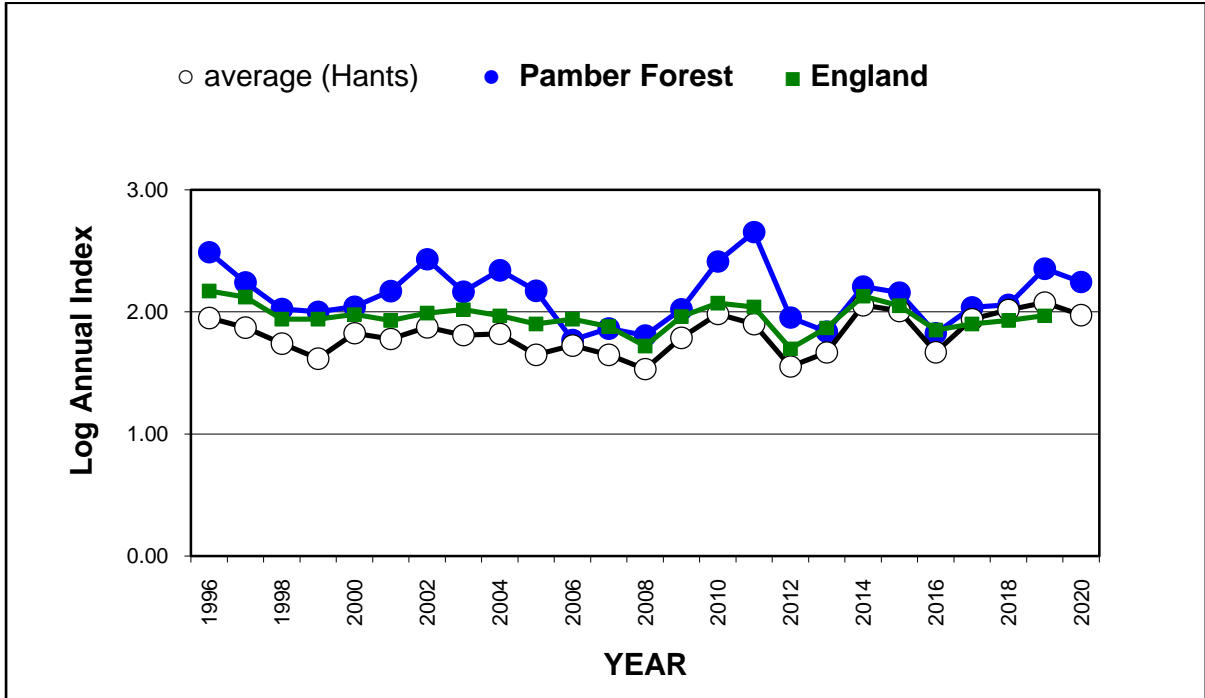

Glanville Fritillary (*Melitaea cinxia*)

25 year butterfly species trends for Hampshire & Isle of Wight

Grayling (*Hipparchia semele*)

25 year butterfly species trends for Hampshire & Isle of Wight

Green Hairstreak (*Callophrys rubi*)

25 year butterfly species trends for Hampshire & Isle of Wight

Green-veined White (*Pieris napi*)

25 year butterfly species trends for Hampshire & Isle of Wight

Grizzled Skipper (*Pyrgus malvae*)

25 year butterfly species trends for Hampshire & Isle of Wight

Holly Blue (*Celastrina argiolus*)

25 year butterfly species trends for Hampshire & Isle of Wight

Large Skipper (*Ochlodes sylvanus*)

25 year butterfly species trends for Hampshire & Isle of Wight

Large White (*Pieris brassicae*)

25 year butterfly species trends for Hampshire & Isle of Wight

Marbled White (*Melanargia galathea*)

25 year butterfly species trends for Hampshire & Isle of Wight

Marsh Fritillary (*Euphydryas aurinia*)