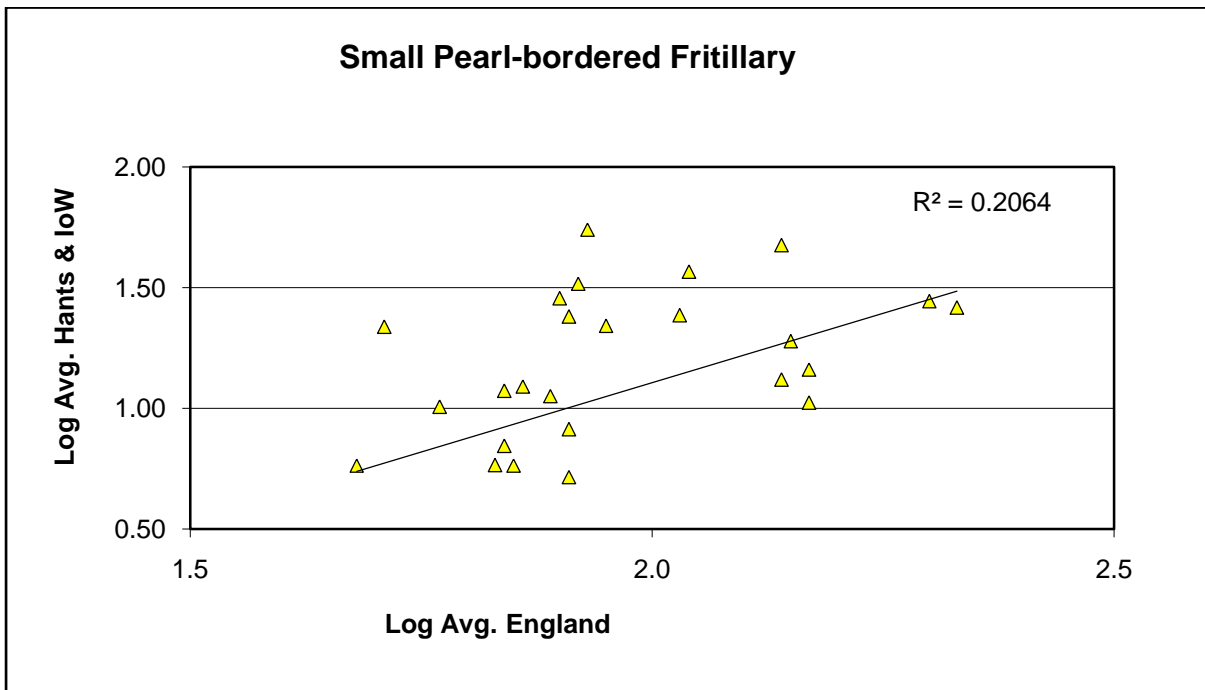

Red Admiral (*Vanessa atalanta*)

25 year butterfly species trends for Hampshire & Isle of Wight

Ringlet (*Aphantopus hyperantus*)

25 year butterfly species trends for Hampshire & Isle of Wight

Silver-spotted Skipper (*Hesperia comma*)

25 year butterfly species trends for Hampshire & Isle of Wight

Silver-studded Blue (*Plebejus argus*)

25 year butterfly species trends for Hampshire & Isle of Wight

Silver-washed Fritillary (*Argynnis paphia*)

25 year butterfly species trends for Hampshire & Isle of Wight

Small Blue (*Cupido minimus*)

25 year butterfly species trends for Hampshire & Isle of Wight

Small Copper (*Lycaena phlaeas*)

25 year butterfly species trends for Hampshire & Isle of Wight

Small Heath (*Coenonympha pamphilus*)

25 year butterfly species trends for Hampshire & Isle of Wight

Small Pearl-bordered Fritillary (*Boloria selene*)

25 year butterfly species trends for Hampshire & Isle of Wight