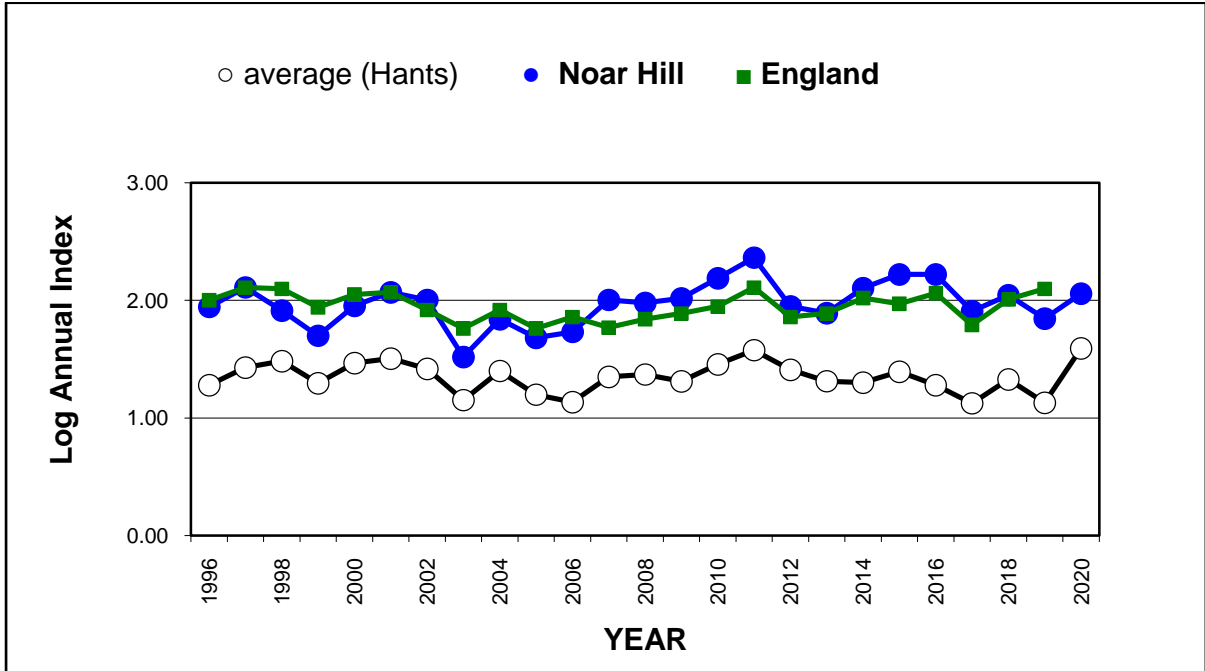

25 year butterfly species trends for Hampshire & Isle of Wight

Clouded Yellow (*Colias croceus*)

25 year butterfly species trends for Hampshire & Isle of Wight

Comma (*Polygonia c-album*)

25 year butterfly species trends for Hampshire & Isle of Wight

Common Blue (*Polyommatus icarus*)

25 year butterfly species trends for Hampshire & Isle of Wight

Dark Green Fritillary (*Speyeria aglaja*)

25 year butterfly species trends for Hampshire & Isle of Wight

Dingy Skipper (*Erynnis tages*)

25 year butterfly species trends for Hampshire & Isle of Wight

Duke of Burgundy (*Hamearis lucina*)

25 year butterfly species trends for Hampshire & Isle of Wight

Gatekeeper (*Pyronia tithonus*)

25 year butterfly species trends for Hampshire & Isle of Wight