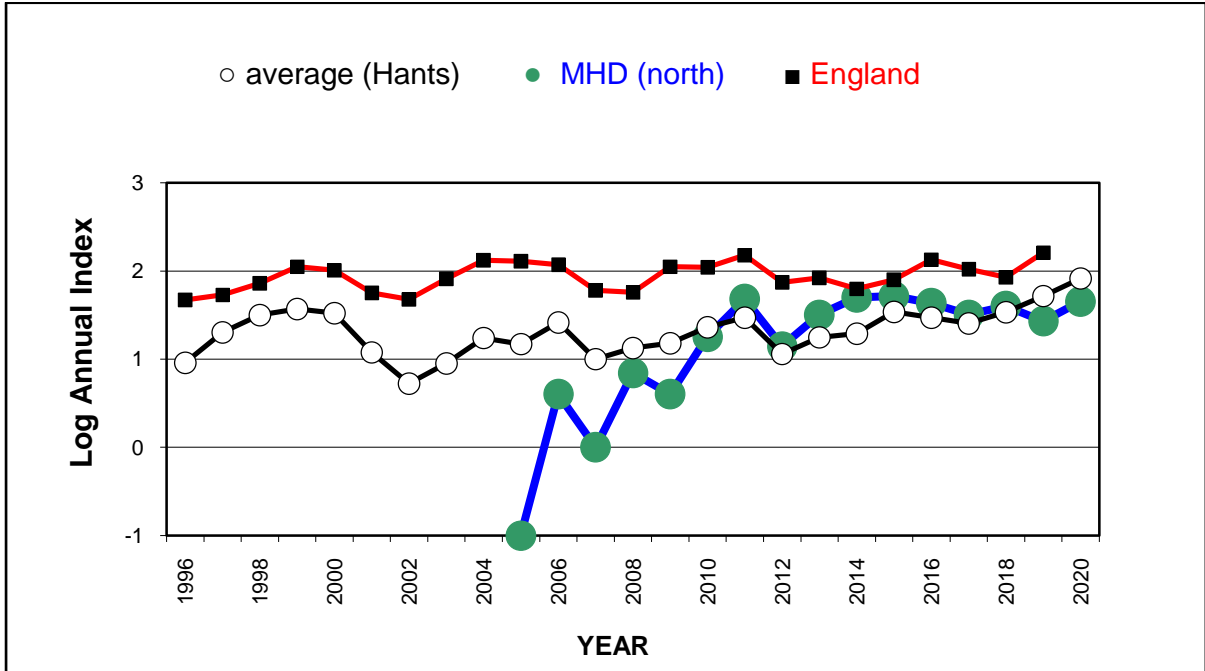

25 year butterfly species trends for Hampshire & Isle of Wight

Purple Emperor (*Apatura iris*)

25 year butterfly species trends for Hampshire & Isle of Wight

Purple Hairstreak (*Favonius quercus*)

25 year butterfly species trends for Hampshire & Isle of Wight

Red Admiral (*Vanessa atalanta*)

25 year butterfly species trends for Hampshire & Isle of Wight

Ringlet (*Aphantopus hyperantus*)

25 year butterfly species trends for Hampshire & Isle of Wight

Silver-spotted Skipper (*Hesperia comma*)

25 year butterfly species trends for Hampshire & Isle of Wight

Silver-studded Blue (*Plebejus argus*)

25 year butterfly species trends for Hampshire & Isle of Wight

Silver-washed Fritillary (*Argynnis paphia*)

25 year butterfly species trends for Hampshire & Isle of Wight

Small Blue (*Cupido minimus*)

25 year butterfly species trends for Hampshire & Isle of Wight

Small Copper (*Lycaena phlaeas*)

25 year butterfly species trends for Hampshire & Isle of Wight