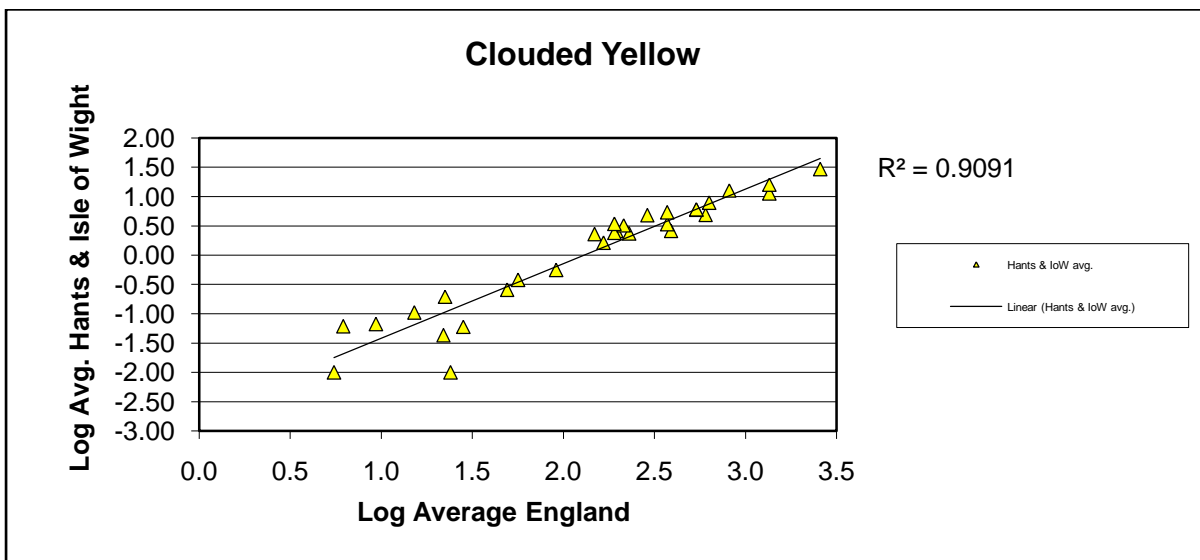

25 year butterfly species trends for Hampshire & Isle of Wight

Clouded Yellow (*Colias croceus*)