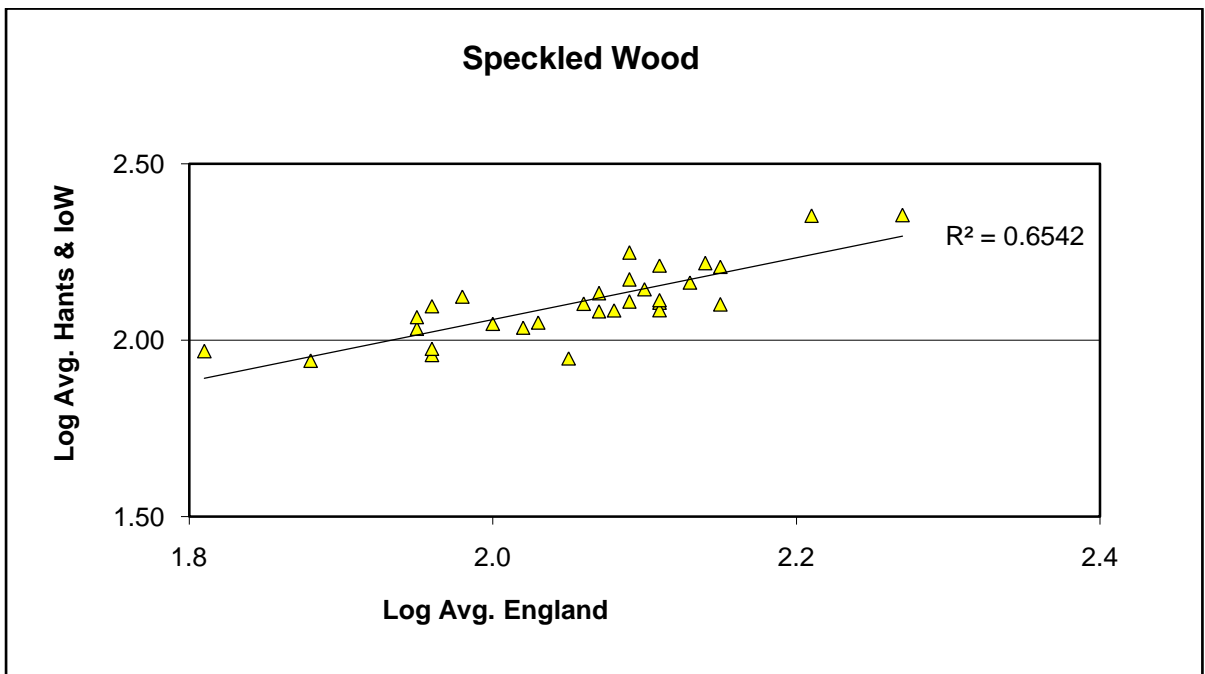

Small Heath (*Coenonympha pamphilus*)

25 year butterfly species trends for Hampshire & Isle of Wight

Small Pearl-bordered Fritillary (*Boloria selene*)

25 year butterfly species trends for Hampshire & Isle of Wight

Small Skipper (*Thymelicus sylvestris*) + Essex Skipper (*Thymelicus lineola*)

25 year butterfly species trends for Hampshire & Isle of Wight

Small Tortoiseshell (*Aglais urticae*)

25 year butterfly species trends for Hampshire & Isle of Wight

Small White (*Pieris rapae*)

25 year butterfly species trends for Hampshire & Isle of Wight

Speckled Wood (*Pararge aegeria*)

25 year butterfly species trends for Hampshire & Isle of Wight

Wall (*Lasiommata megera*)

25 year butterfly species trends for Hampshire & Isle of Wight

White Admiral (*Limenitis camilla*)

25 year butterfly species trends for Hampshire & Isle of Wight

White-letter Hairstreak (*Satyrrium w-album*)