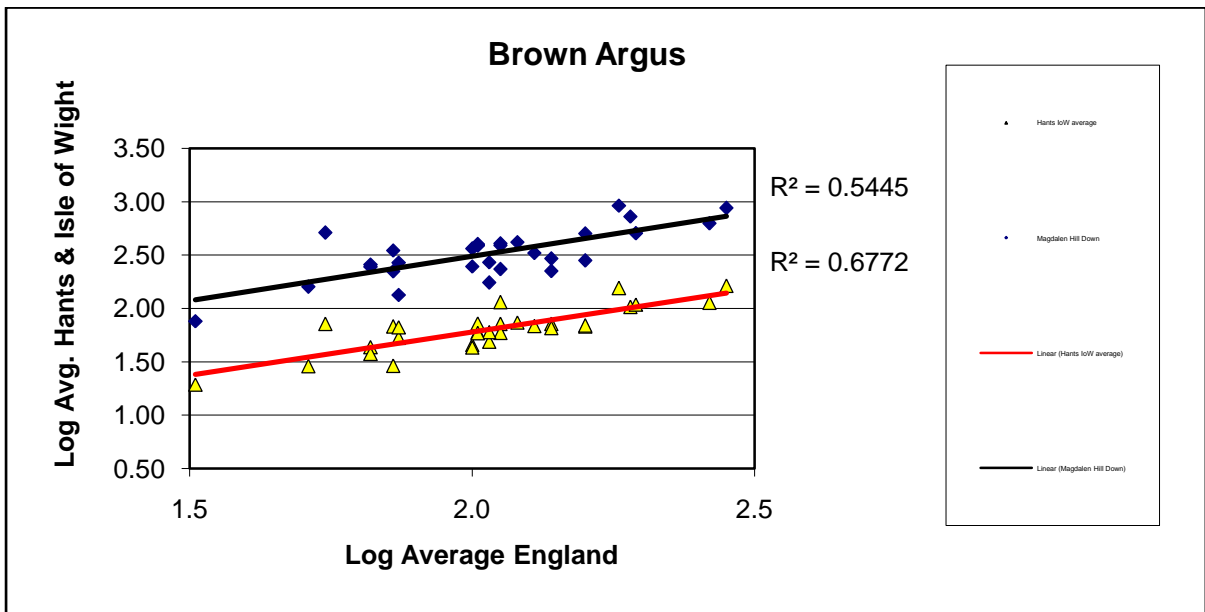

25 year butterfly species trends for Hampshire & Isle of Wight

Adonis Blue (*Polyommatus bellargus*)

25 year butterfly species trends for Hampshire & Isle of Wight

Brimstone (*Gonepteryx rhamni*)

25 year butterfly species trends for Hampshire & Isle of Wight

Brown Argus (*Aricia agestis*)

25 year butterfly species trends for Hampshire & Isle of Wight

Brown Hairstreak (*Thecla betulae*)

25 year butterfly species trends for Hampshire & Isle of Wight

Chalk Hill Blue (*Polyommatus coridon*)