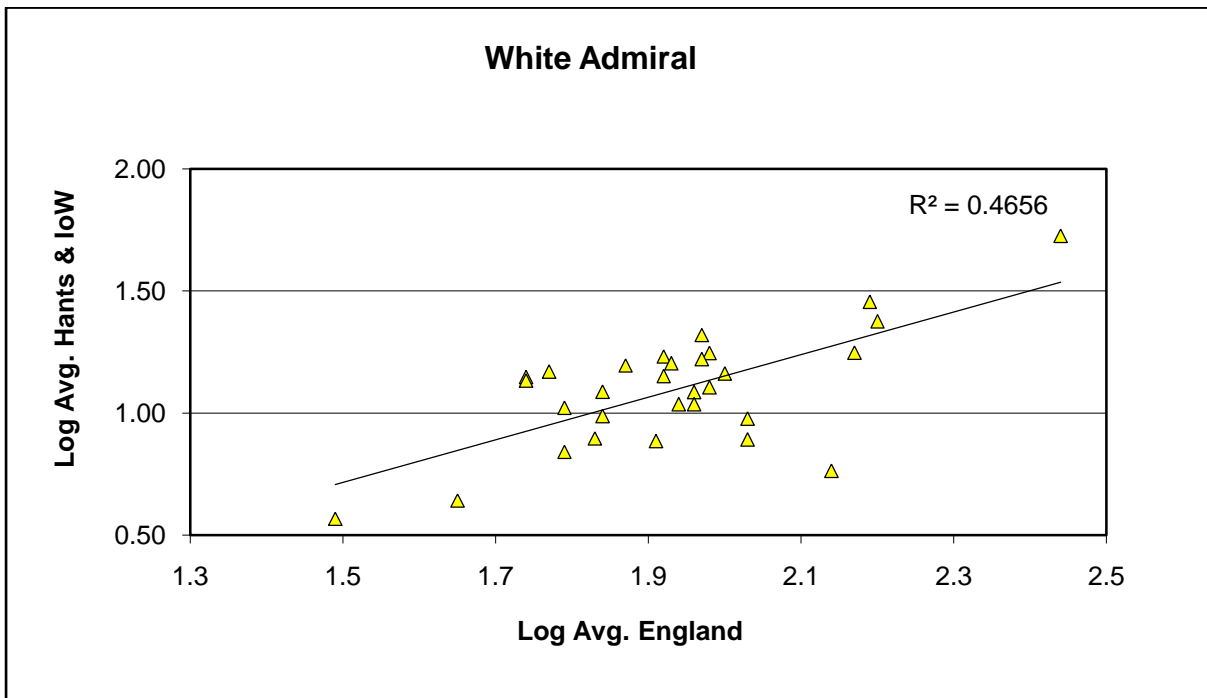

Small Heath (*Coenonympha pamphilus*)

25 year butterfly species trends for Hampshire & Isle of Wight

Small Pearl-bordered Fritillary (*Boloria selene*)

25 year butterfly species trends for Hampshire & Isle of Wight

Small Skipper (*Thymelicus sylvestris*) + Essex Skipper (*Thymelicus lineola*)

25 year butterfly species trends for Hampshire & Isle of Wight

Small Tortoiseshell (*Aglais urticae*)

25 year butterfly species trends for Hampshire & Isle of Wight

Small White (*Pieris rapae*)

25 year butterfly species trends for Hampshire & Isle of Wight

Speckled Wood (*Pararge aegeria*)

25 year butterfly species trends for Hampshire & Isle of Wight

Wall (*Lasiommata megera*)

25 year butterfly species trends for Hampshire & Isle of Wight

White Admiral (*Limenitis camilla*)

25 year butterfly species trends for Hampshire & Isle of Wight

White-letter Hairstreak (*Satyrrium w-album*)