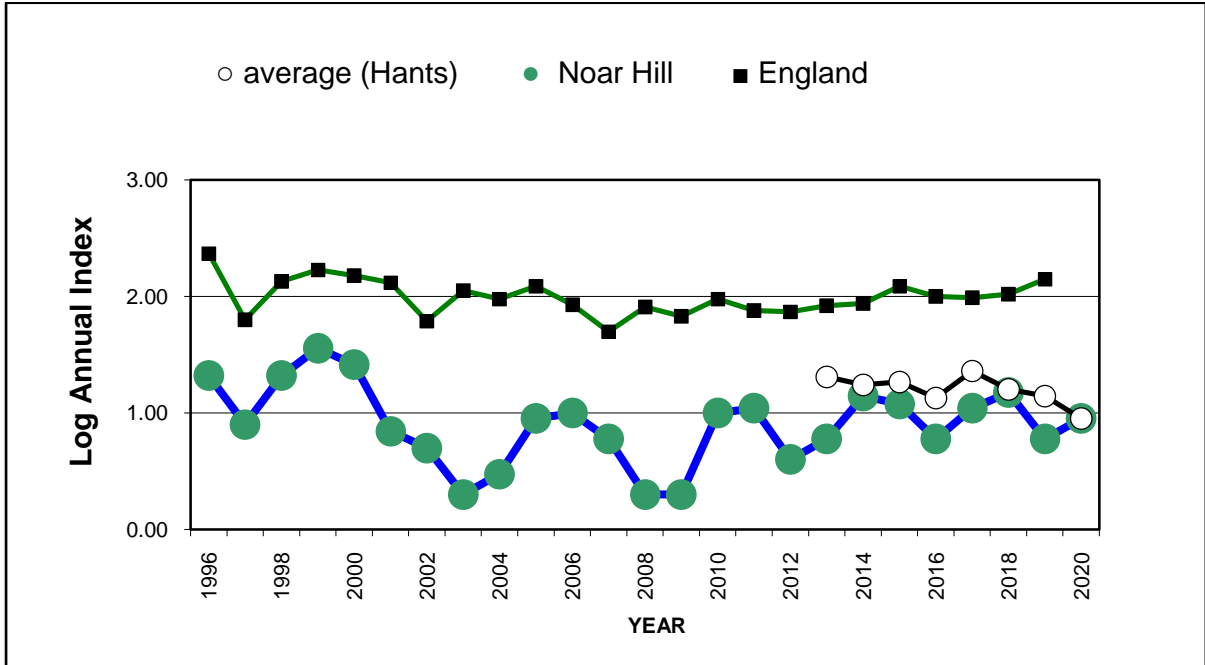

25 year butterfly species trends for Hampshire & Isle of Wight

Adonis Blue (*Polyommatus bellargus*)

25 year butterfly species trends for Hampshire & Isle of Wight

Brimstone (*Gonepteryx rhamni*)

25 year butterfly species trends for Hampshire & Isle of Wight

Brown Argus (*Aricia agestis*)

25 year butterfly species trends for Hampshire & Isle of Wight

Brown Hairstreak (*Thecla betulae*)

25 year butterfly species trends for Hampshire & Isle of Wight

Chalk Hill Blue (*Polyommatus coridon*)