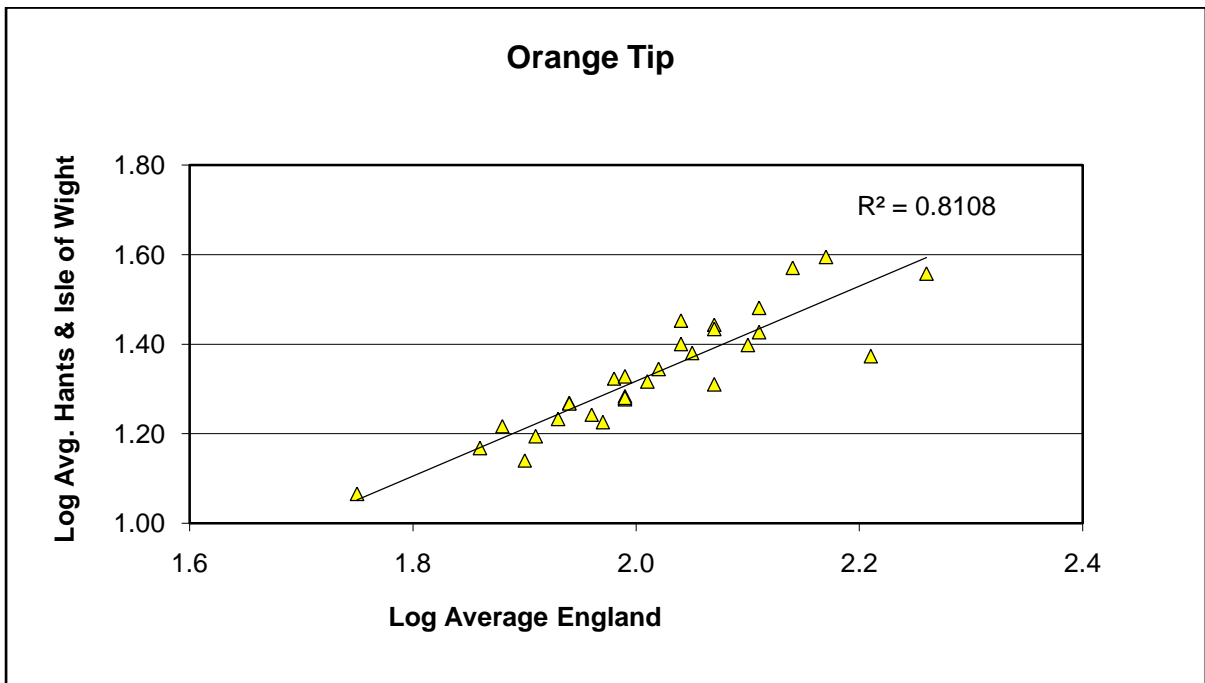

Holly Blue (*Celastrina argiolus*)

25 year butterfly species trends for Hampshire & Isle of Wight

Large Skipper (*Ochlodes sylvanus*)

25 year butterfly species trends for Hampshire & Isle of Wight

Large White (*Pieris brassicae*)

25 year butterfly species trends for Hampshire & Isle of Wight

Marbled White (*Melanargia galathea*)

25 year butterfly species trends for Hampshire & Isle of Wight

Marsh Fritillary (*Euphydryas aurinia*)

25 year butterfly species trends for Hampshire & Isle of Wight

Meadow Brown (*Maniola jurtina*)

25 year butterfly species trends for Hampshire & Isle of Wight

Orange Tip (*Anthocharis cardamines*)

25 year butterfly species trends for Hampshire & Isle of Wight

Painted Lady (*Vanessa cardui*)

25 year butterfly species trends for Hampshire & Isle of Wight

Peacock (*Aglais io*)

25 year butterfly species trends for Hampshire & Isle of Wight

Pearl-bordered Fritillary (*Boloria euphrosyne*)