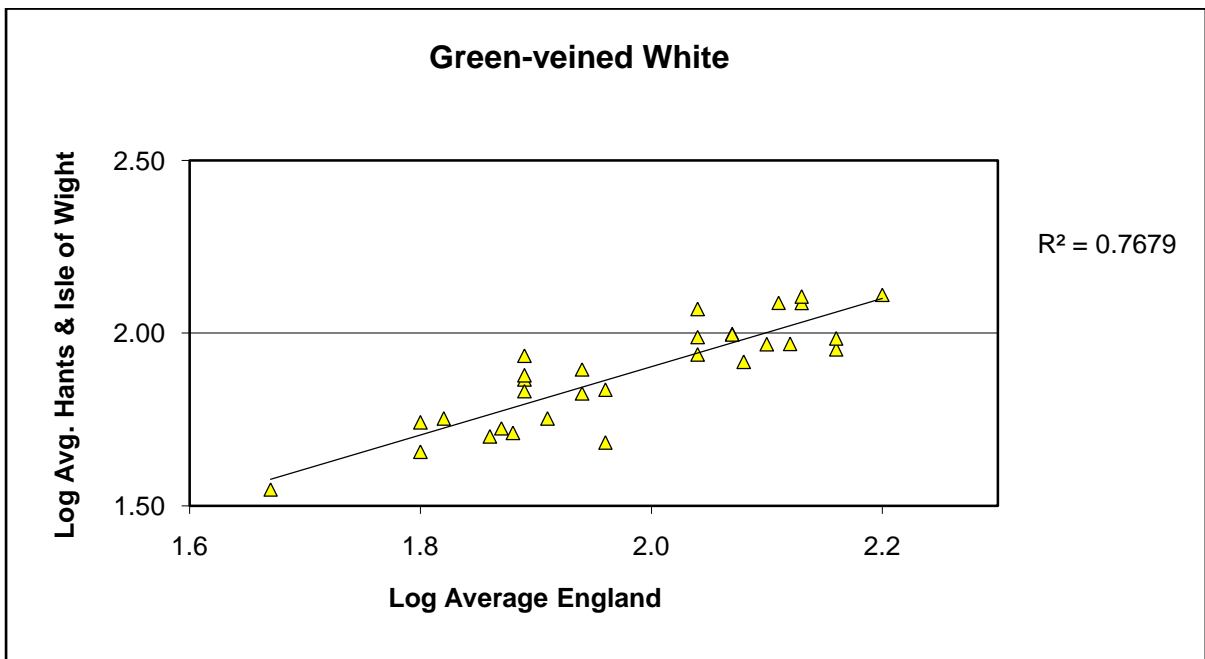

Glanville Fritillary (*Melitaea cinxia*)

25 year butterfly species trends for Hampshire & Isle of Wight

Grayling (*Hipparchia semele*)

25 year butterfly species trends for Hampshire & Isle of Wight

Green Hairstreak (*Callophrys rubi*)

25 year butterfly species trends for Hampshire & Isle of Wight

Green-veined White (*Pieris napi*)

25 year butterfly species trends for Hampshire & Isle of Wight

Grizzled Skipper (*Pyrgus malvae*)

25 year butterfly species trends for Hampshire & Isle of Wight

Holly Blue (*Celastrina argiolus*)

25 year butterfly species trends for Hampshire & Isle of Wight

Large Skipper (*Ochlodes sylvanus*)

25 year butterfly species trends for Hampshire & Isle of Wight

Large White (*Pieris brassicae*)