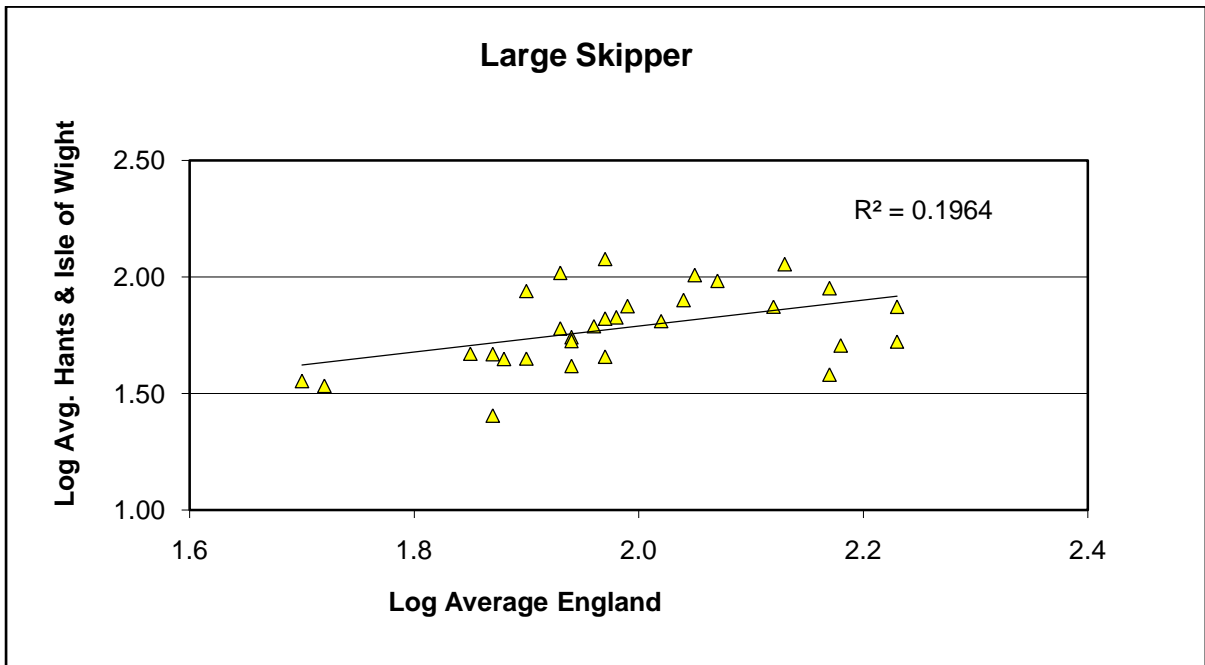

Glanville Fritillary (*Melitaea cinxia*)

25 year butterfly species trends for Hampshire & Isle of Wight

Grayling (*Hipparchia semele*)

25 year butterfly species trends for Hampshire & Isle of Wight

Green Hairstreak (*Callophrys rubi*)

25 year butterfly species trends for Hampshire & Isle of Wight

Green-veined White (*Pieris napi*)

25 year butterfly species trends for Hampshire & Isle of Wight

Grizzled Skipper (*Pyrgus malvae*)

25 year butterfly species trends for Hampshire & Isle of Wight

Holly Blue (*Celastrina argiolus*)

25 year butterfly species trends for Hampshire & Isle of Wight

Large Skipper (*Ochlodes sylvanus*)

25 year butterfly species trends for Hampshire & Isle of Wight

Large White (*Pieris brassicae*)