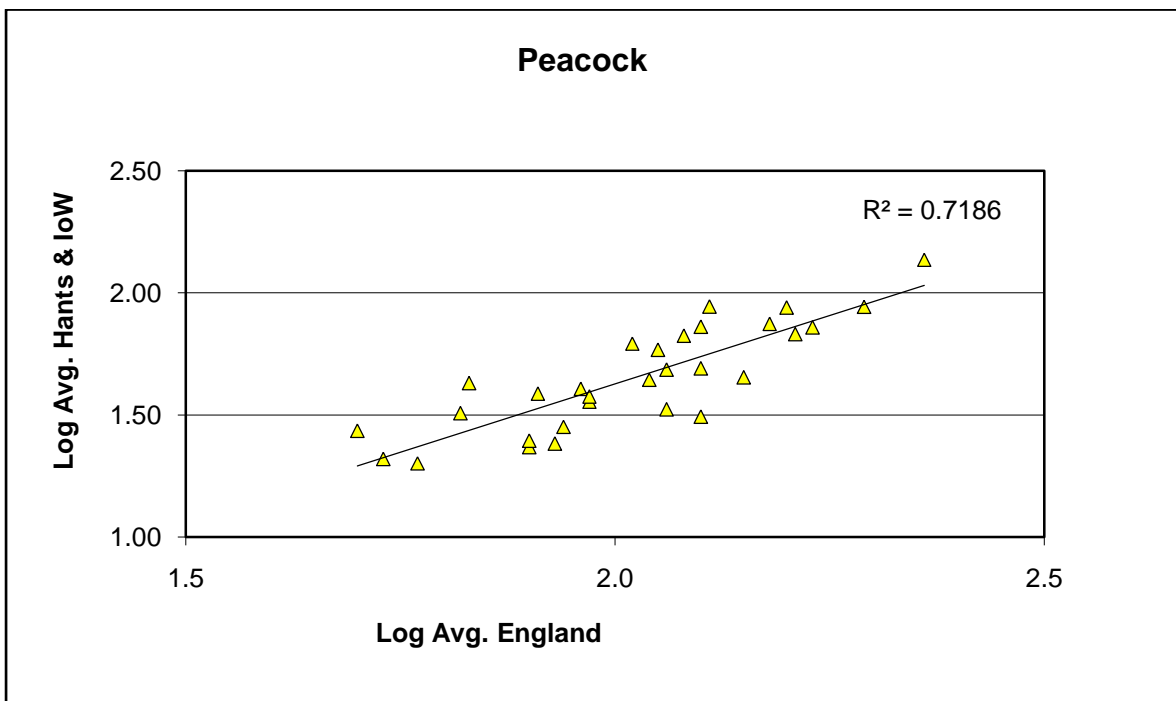

Holly Blue (*Celastrina argiolus*)

25 year butterfly species trends for Hampshire & Isle of Wight

Large Skipper (*Ochlodes sylvanus*)

25 year butterfly species trends for Hampshire & Isle of Wight

Large White (*Pieris brassicae*)

25 year butterfly species trends for Hampshire & Isle of Wight

Marbled White (*Melanargia galathea*)

25 year butterfly species trends for Hampshire & Isle of Wight

Marsh Fritillary (*Euphydryas aurinia*)

25 year butterfly species trends for Hampshire & Isle of Wight

Meadow Brown (*Maniola jurtina*)

25 year butterfly species trends for Hampshire & Isle of Wight

Orange Tip (*Anthocharis cardamines*)

25 year butterfly species trends for Hampshire & Isle of Wight

Painted Lady (*Vanessa cardui*)

25 year butterfly species trends for Hampshire & Isle of Wight

Peacock (*Aglais io*)

25 year butterfly species trends for Hampshire & Isle of Wight

Pearl-bordered Fritillary (*Boloria euphrosyne*)