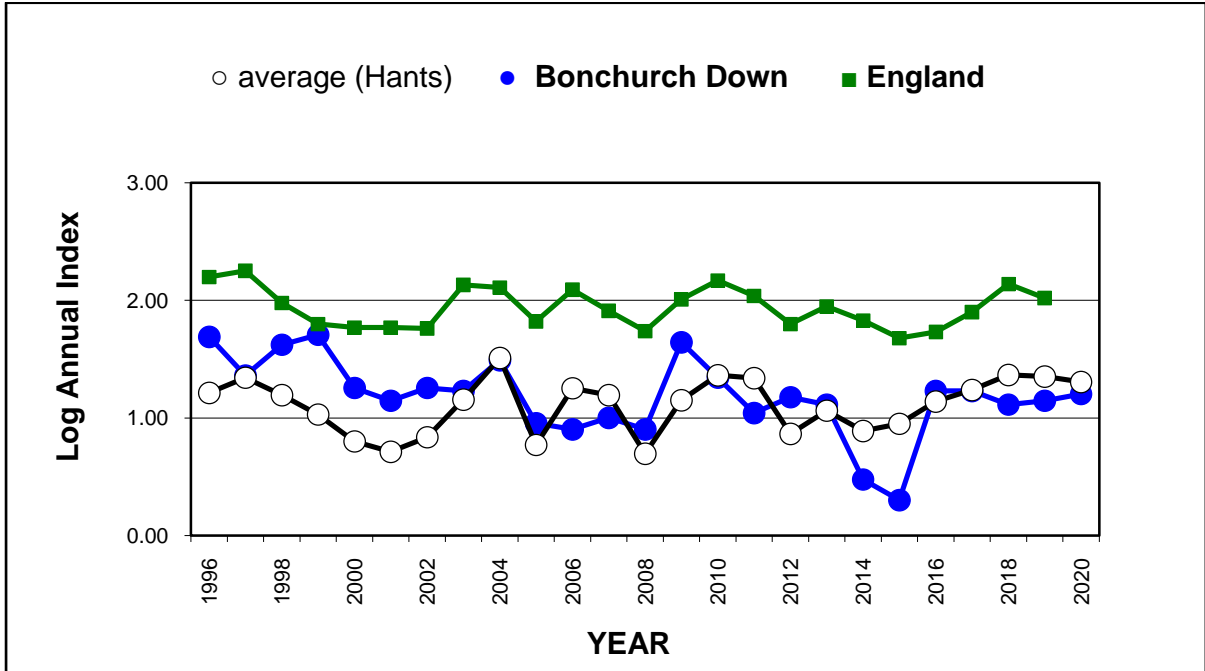

Red Admiral (*Vanessa atalanta*)

25 year butterfly species trends for Hampshire & Isle of Wight

Ringlet (*Aphantopus hyperantus*)

25 year butterfly species trends for Hampshire & Isle of Wight

Silver-spotted Skipper (*Hesperia comma*)

25 year butterfly species trends for Hampshire & Isle of Wight

Silver-studded Blue (*Plebejus argus*)

25 year butterfly species trends for Hampshire & Isle of Wight

Silver-washed Fritillary (*Argynnis paphia*)

25 year butterfly species trends for Hampshire & Isle of Wight

Small Blue (*Cupido minimus*)

25 year butterfly species trends for Hampshire & Isle of Wight

Small Copper (*Lycaena phlaeas*)

25 year butterfly species trends for Hampshire & Isle of Wight

Small Heath (*Coenonympha pamphilus*)

25 year butterfly species trends for Hampshire & Isle of Wight

Small Pearl-bordered Fritillary (*Boloria selene*)

25 year butterfly species trends for Hampshire & Isle of Wight