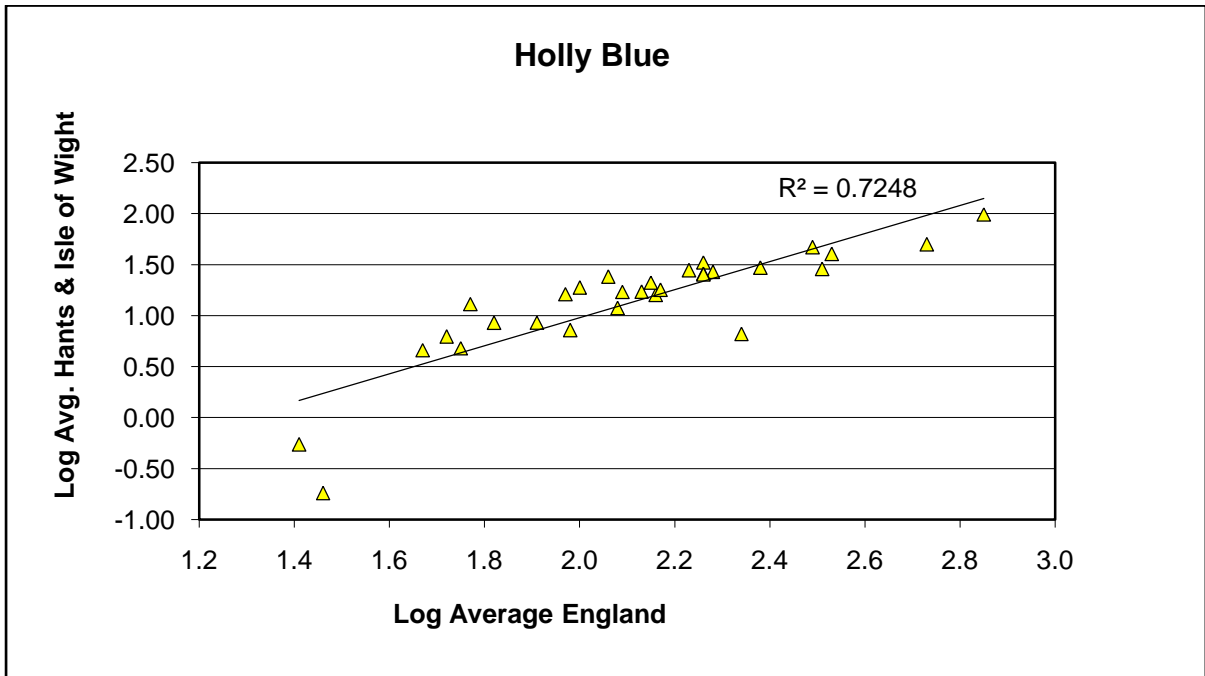

Glanville Fritillary (*Melitaea cinxia*)

25 year butterfly species trends for Hampshire & Isle of Wight

Grayling (*Hipparchia semele*)

25 year butterfly species trends for Hampshire & Isle of Wight

Green Hairstreak (*Callophrys rubi*)

25 year butterfly species trends for Hampshire & Isle of Wight

Green-veined White (*Pieris napi*)

25 year butterfly species trends for Hampshire & Isle of Wight

Grizzled Skipper (*Pyrgus malvae*)

25 year butterfly species trends for Hampshire & Isle of Wight

Holly Blue (*Celastrina argiolus*)

25 year butterfly species trends for Hampshire & Isle of Wight

Large Skipper (*Ochlodes sylvanus*)

25 year butterfly species trends for Hampshire & Isle of Wight

Large White (*Pieris brassicae*)

25 year butterfly species trends for Hampshire & Isle of Wight

Marbled White (*Melanargia galathea*)

25 year butterfly species trends for Hampshire & Isle of Wight

Marsh Fritillary (*Euphydryas aurinia*)