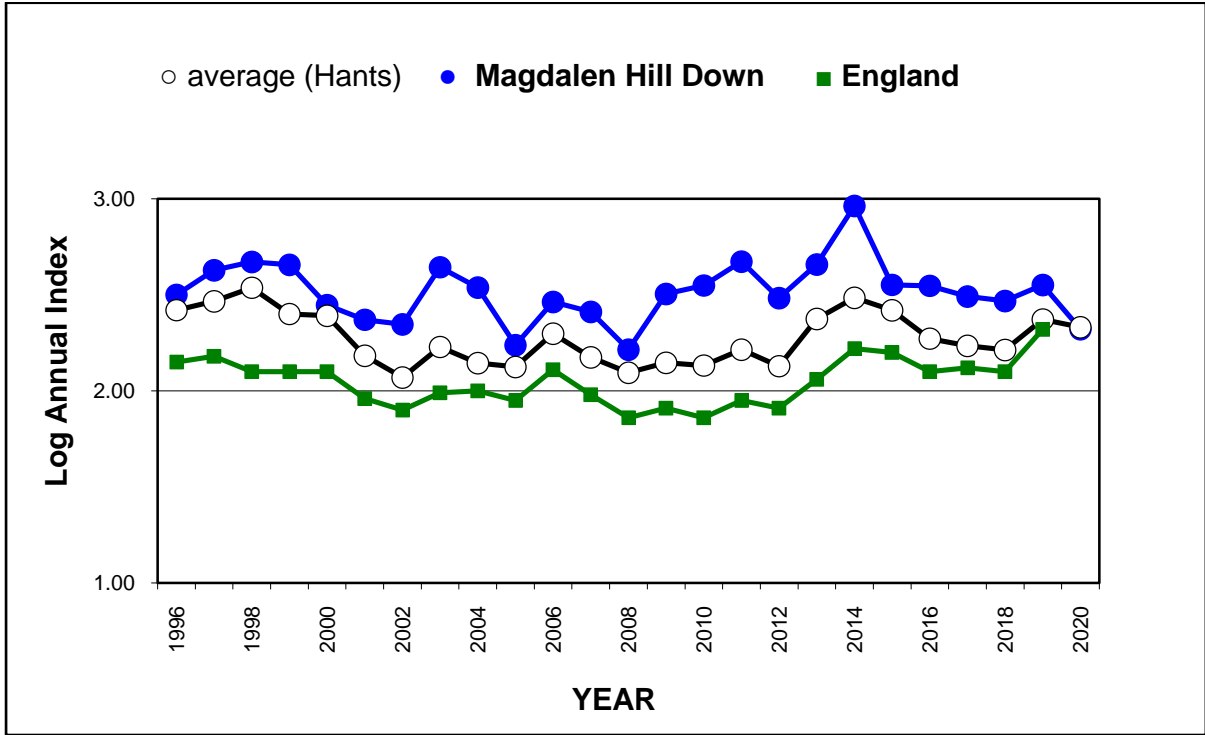

25 year butterfly species trends for Hampshire & Isle of Wight

Green-veined White (*Pieris napi*)

25 year butterfly species trends for Hampshire & Isle of Wight

Grizzled Skipper (*Pyrgus malvae*)

25 year butterfly species trends for Hampshire & Isle of Wight

Holly Blue (*Celastrina argiolus*)

25 year butterfly species trends for Hampshire & Isle of Wight

Large Skipper (*Ochlodes sylvanus*)

25 year butterfly species trends for Hampshire & Isle of Wight

Large White (*Pieris brassicae*)

25 year butterfly species trends for Hampshire & Isle of Wight

Marbled White (*Melanargia galathea*)

25 year butterfly species trends for Hampshire & Isle of Wight

Marsh Fritillary (*Euphydryas aurinia*)