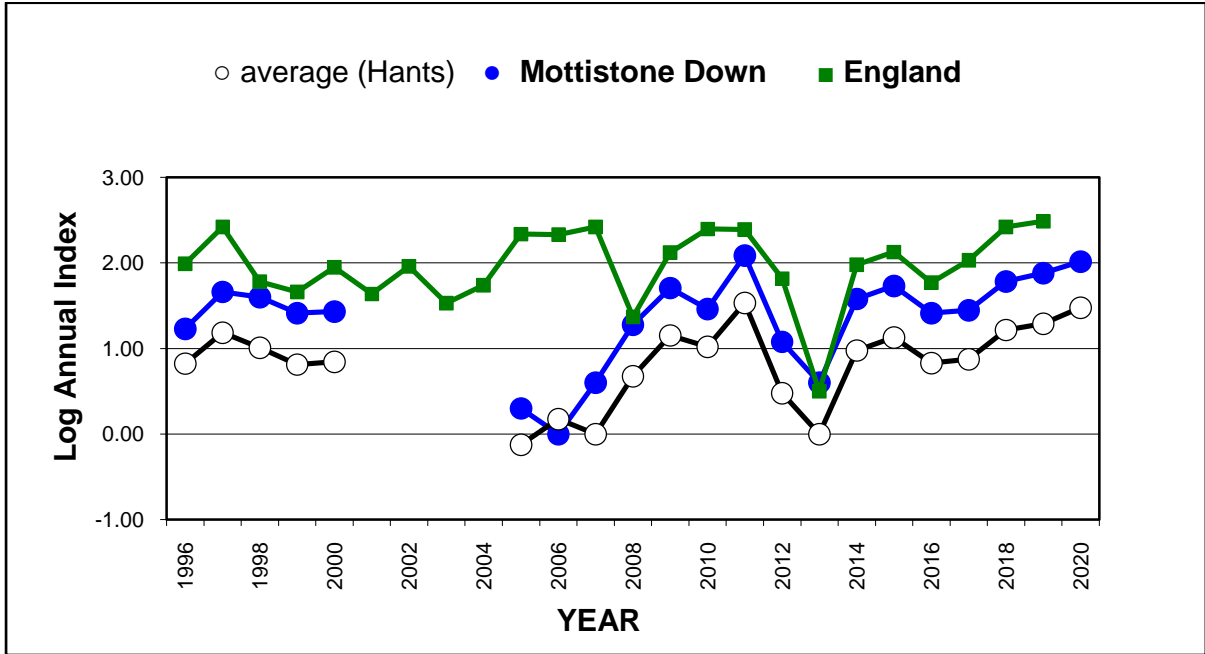

Common Blue (*Polyommatus icarus*)

25 year butterfly species trends for Hampshire & Isle of Wight

Dark Green Fritillary (*Speyeria aglaja*)

25 year butterfly species trends for Hampshire & Isle of Wight

Dingy Skipper (*Erynnis tages*)

25 year butterfly species trends for Hampshire & Isle of Wight

Duke of Burgundy (*Hamearis lucina*)

25 year butterfly species trends for Hampshire & Isle of Wight

Gatekeeper (*Pyronia tithonus*)

25 year butterfly species trends for Hampshire & Isle of Wight

Glanville Fritillary (*Melitaea cinxia*)

25 year butterfly species trends for Hampshire & Isle of Wight

Grayling (*Hipparchia semele*)

25 year butterfly species trends for Hampshire & Isle of Wight

Green Hairstreak (*Callophrys rubi*)

25 year butterfly species trends for Hampshire & Isle of Wight

Green-veined White (*Pieris napi*)

25 year butterfly species trends for Hampshire & Isle of Wight

Grizzled Skipper (*Pyrgus malvae*)

25 year butterfly species trends for Hampshire & Isle of Wight