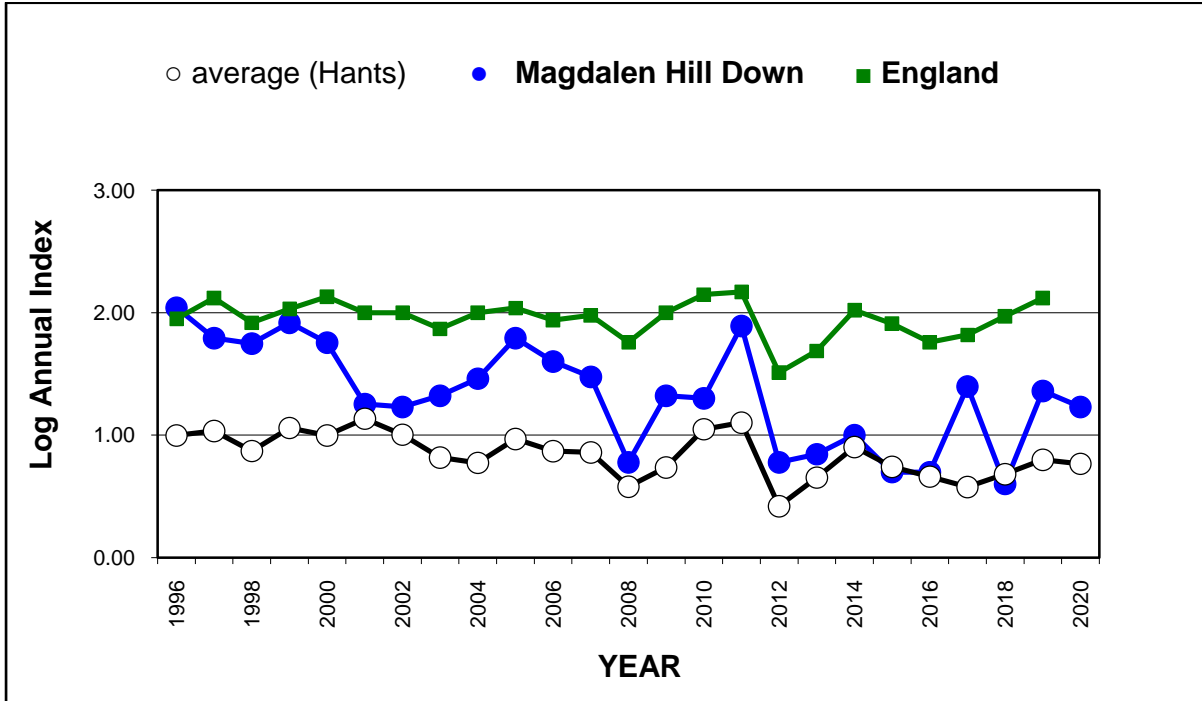

25 year butterfly species trends for Hampshire & Isle of Wight

Duke of Burgundy (*Hamearis lucina*)

25 year butterfly species trends for Hampshire & Isle of Wight

Gatekeeper (*Pyronia tithonus*)

25 year butterfly species trends for Hampshire & Isle of Wight

Glanville Fritillary (*Melitaea cinxia*)

25 year butterfly species trends for Hampshire & Isle of Wight

Grayling (*Hipparchia semele*)

25 year butterfly species trends for Hampshire & Isle of Wight

Green Hairstreak (*Callophrys rubi*)

25 year butterfly species trends for Hampshire & Isle of Wight

Green-veined White (*Pieris napi*)

25 year butterfly species trends for Hampshire & Isle of Wight

Grizzled Skipper (*Pyrgus malvae*)

25 year butterfly species trends for Hampshire & Isle of Wight

Holly Blue (*Celastrina argiolus*)

25 year butterfly species trends for Hampshire & Isle of Wight

Large Skipper (*Ochlodes sylvanus*)

25 year butterfly species trends for Hampshire & Isle of Wight

Large White (*Pieris brassicae*)