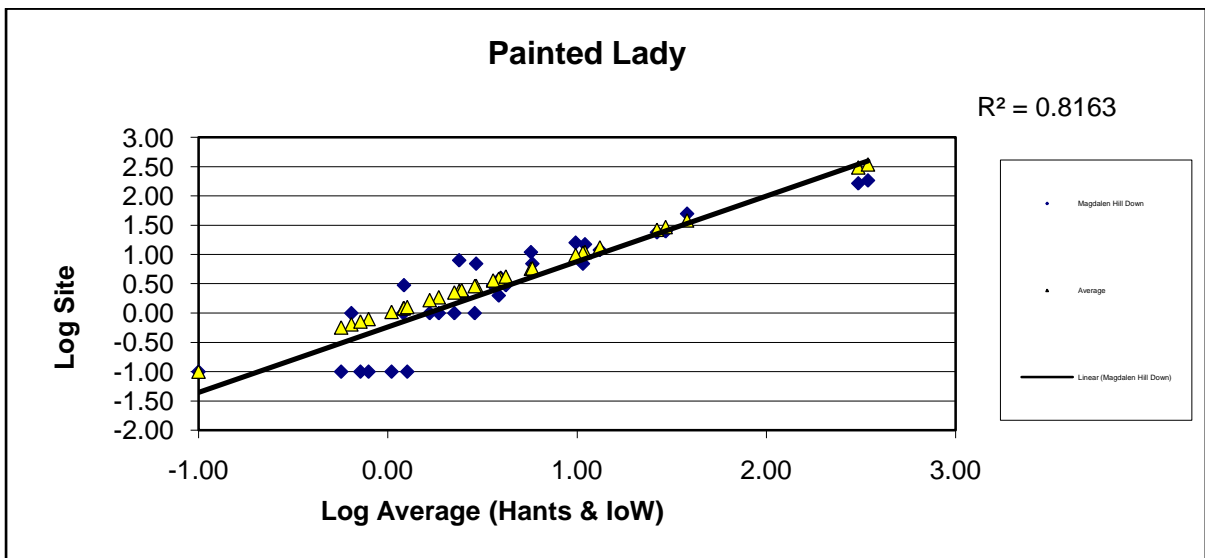

25 year butterfly species trends for Hampshire & Isle of Wight

Marbled White (*Melanargia galathea*)

25 year butterfly species trends for Hampshire & Isle of Wight

Marsh Fritillary (*Euphydryas aurinia*)

25 year butterfly species trends for Hampshire & Isle of Wight

Meadow Brown (*Maniola jurtina*)

25 year butterfly species trends for Hampshire & Isle of Wight

Orange Tip (*Anthocharis cardamines*)

25 year butterfly species trends for Hampshire & Isle of Wight

Painted Lady (*Vanessa cardui*)

25 year butterfly species trends for Hampshire & Isle of Wight

Peacock (*Aglais io*)

25 year butterfly species trends for Hampshire & Isle of Wight

Pearl-bordered Fritillary (*Boloria euphrosyne*)