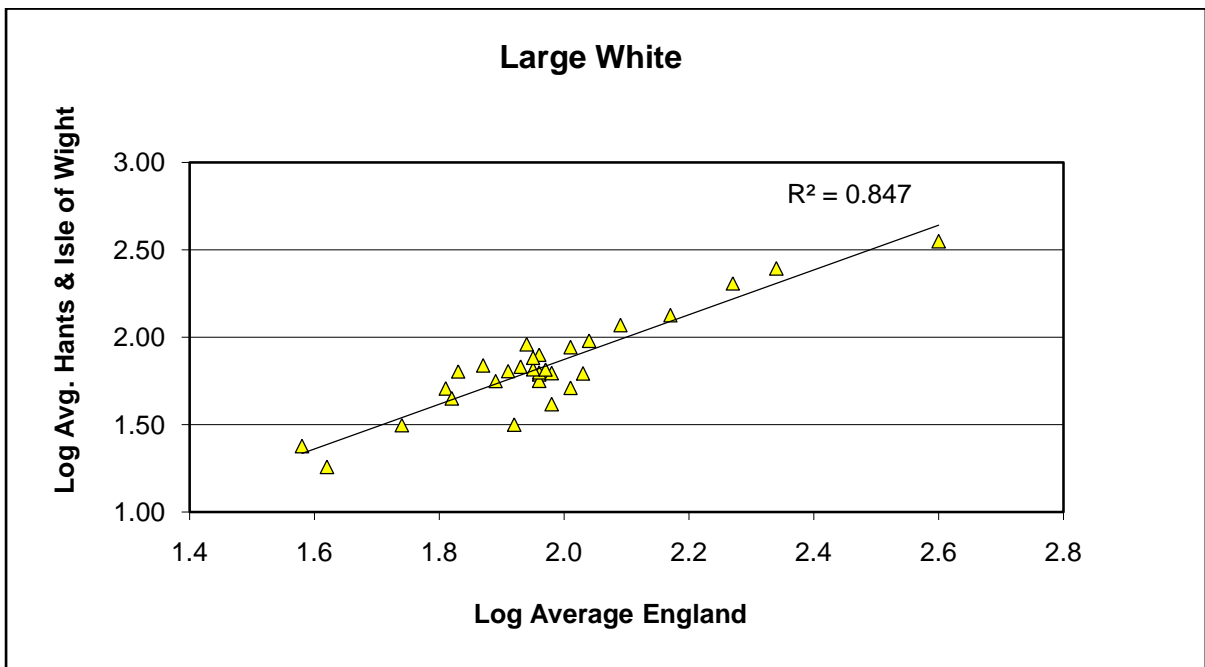

25 year butterfly species trends for Hampshire & Isle of Wight

Green-veined White (*Pieris napi*)

25 year butterfly species trends for Hampshire & Isle of Wight

Grizzled Skipper (*Pyrgus malvae*)

25 year butterfly species trends for Hampshire & Isle of Wight

Holly Blue (*Celastrina argiolus*)

25 year butterfly species trends for Hampshire & Isle of Wight

Large Skipper (*Ochlodes sylvanus*)

25 year butterfly species trends for Hampshire & Isle of Wight

Large White (*Pieris brassicae*)

25 year butterfly species trends for Hampshire & Isle of Wight

Marbled White (*Melanargia galathea*)

25 year butterfly species trends for Hampshire & Isle of Wight

Marsh Fritillary (*Euphydryas aurinia*)