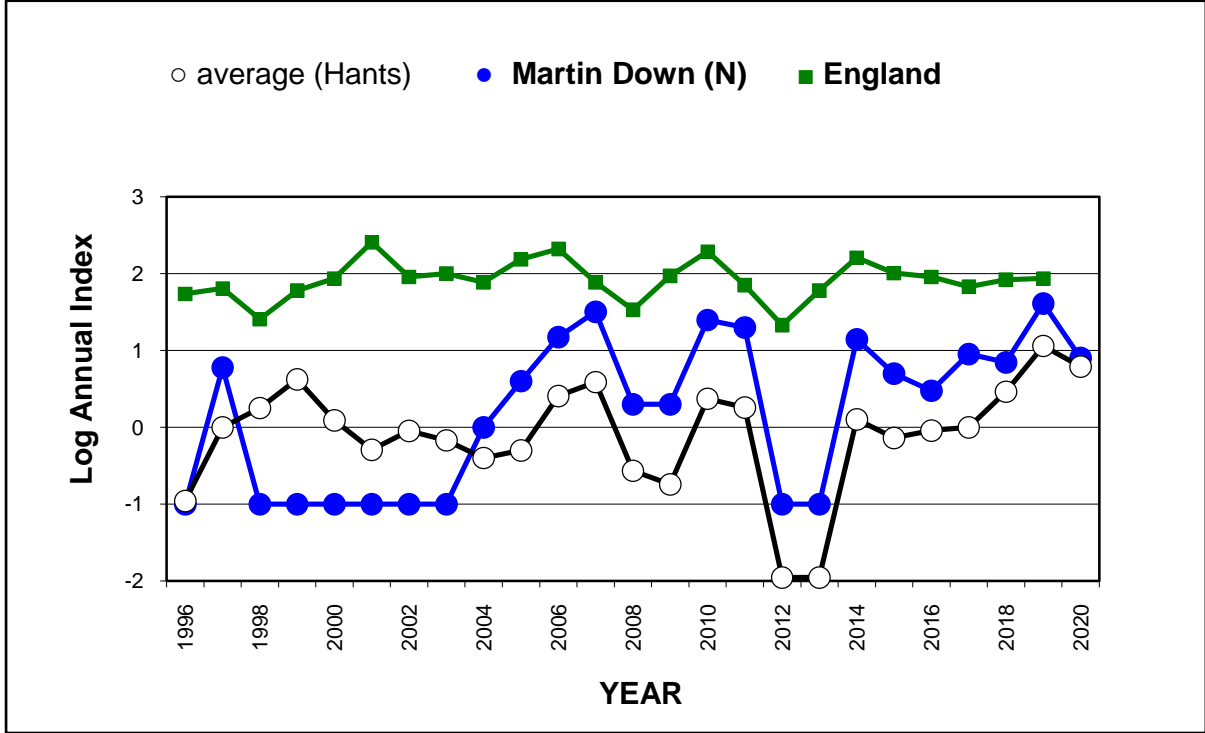

25 year butterfly species trends for Hampshire & Isle of Wight

Green-veined White (*Pieris napi*)

25 year butterfly species trends for Hampshire & Isle of Wight

Grizzled Skipper (*Pyrgus malvae*)

25 year butterfly species trends for Hampshire & Isle of Wight

Holly Blue (*Celastrina argiolus*)

25 year butterfly species trends for Hampshire & Isle of Wight

Large Skipper (*Ochlodes sylvanus*)

25 year butterfly species trends for Hampshire & Isle of Wight

Large White (*Pieris brassicae*)

25 year butterfly species trends for Hampshire & Isle of Wight

Marbled White (*Melanargia galathea*)

25 year butterfly species trends for Hampshire & Isle of Wight

Marsh Fritillary (*Euphydryas aurinia*)

25 year butterfly species trends for Hampshire & Isle of Wight

Meadow Brown (*Maniola jurtina*)

25 year butterfly species trends for Hampshire & Isle of Wight

Orange Tip (*Anthocharis cardamines*)

25 year butterfly species trends for Hampshire & Isle of Wight