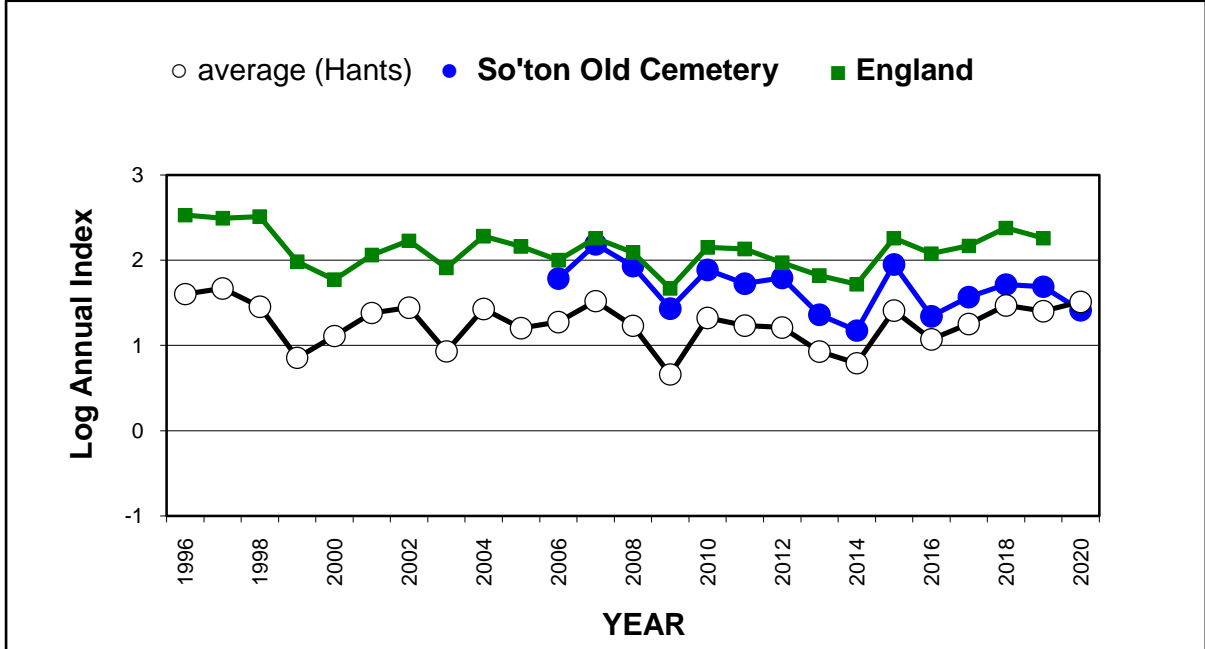

Glanville Fritillary (*Melitaea cinxia*)

25 year butterfly species trends for Hampshire & Isle of Wight

Grayling (*Hipparchia semele*)

25 year butterfly species trends for Hampshire & Isle of Wight

Green Hairstreak (*Callophrys rubi*)

25 year butterfly species trends for Hampshire & Isle of Wight

Green-veined White (*Pieris napi*)

25 year butterfly species trends for Hampshire & Isle of Wight

Grizzled Skipper (*Pyrgus malvae*)

25 year butterfly species trends for Hampshire & Isle of Wight

Holly Blue (*Celastrina argiolus*)

25 year butterfly species trends for Hampshire & Isle of Wight

Large Skipper (*Ochlodes sylvanus*)

25 year butterfly species trends for Hampshire & Isle of Wight

Large White (*Pieris brassicae*)