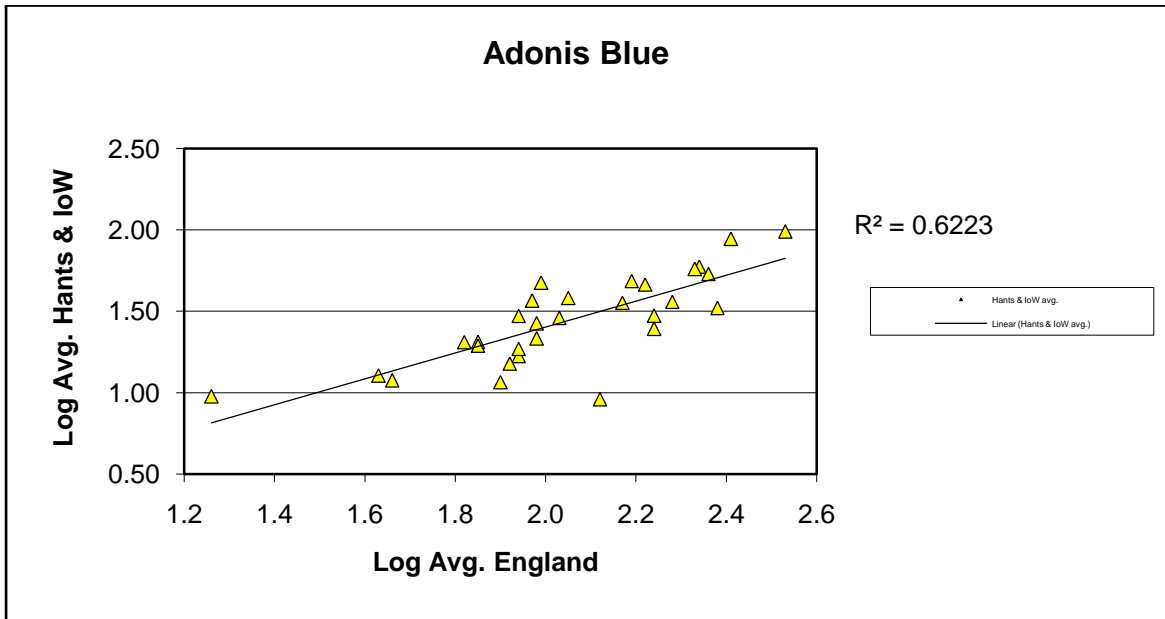

25 year butterfly species trends for Hampshire & Isle of Wight

Adonis Blue (*Polyommatus bellargus*)

25 year butterfly species trends for Hampshire & Isle of Wight

Brimstone (*Gonepteryx rhamni*)

25 year butterfly species trends for Hampshire & Isle of Wight

Brown Argus (*Aricia agestis*)

25 year butterfly species trends for Hampshire & Isle of Wight

Brown Hairstreak (*Thecla betulae*)

25 year butterfly species trends for Hampshire & Isle of Wight

Chalk Hill Blue (*Polyommatus coridon*)