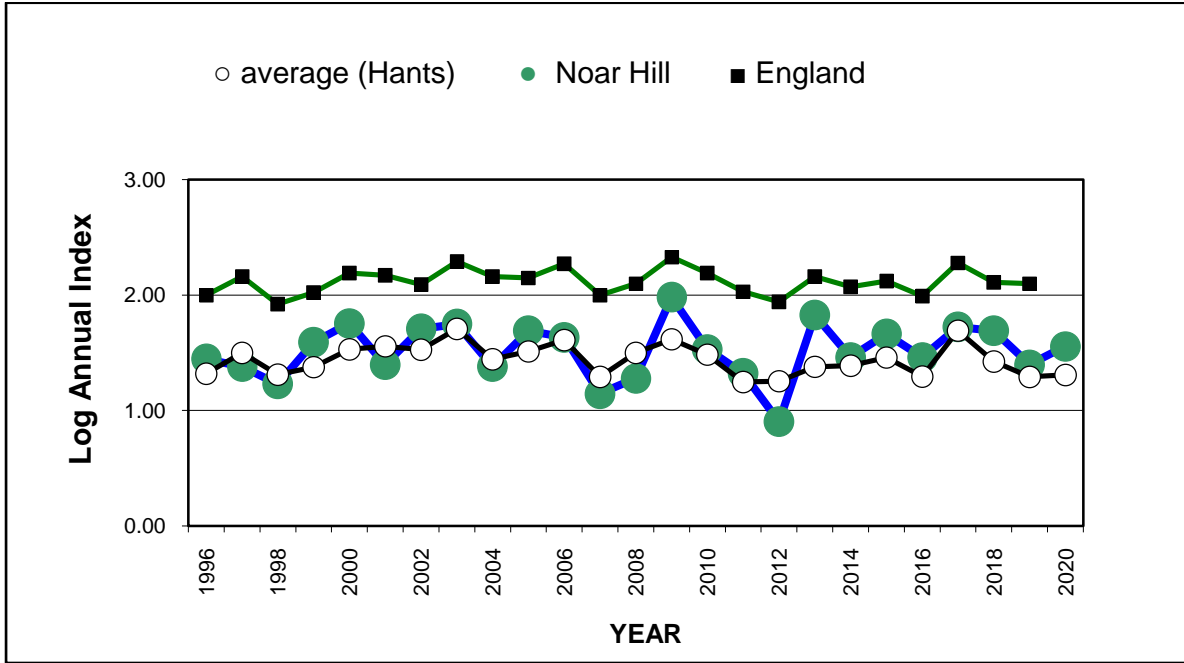

Brown Argus (*Aricia agestis*)

25 year butterfly species trends for Hampshire & Isle of Wight

Brown Hairstreak (*Thecla betulae*)

25 year butterfly species trends for Hampshire & Isle of Wight

Chalk Hill Blue (*Polyommatus coridon*)

25 year butterfly species trends for Hampshire & Isle of Wight

Clouded Yellow (*Colias croceus*)

25 year butterfly species trends for Hampshire & Isle of Wight

Comma (*Polygonia c-album*)

25 year butterfly species trends for Hampshire & Isle of Wight

Common Blue (*Polyommatus icarus*)

25 year butterfly species trends for Hampshire & Isle of Wight

Dark Green Fritillary (*Speyeria aglaja*)

25 year butterfly species trends for Hampshire & Isle of Wight

Dingy Skipper (*Erynnis tages*)