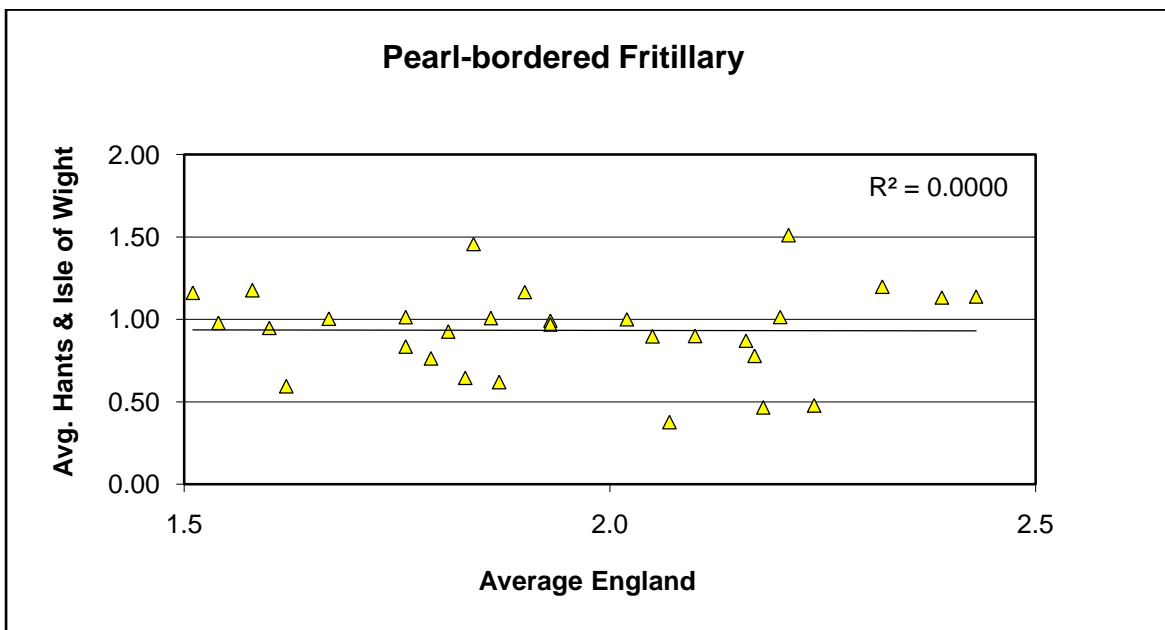

25 year butterfly species trends for Hampshire & Isle of Wight

Meadow Brown (*Maniola jurtina*)

25 year butterfly species trends for Hampshire & Isle of Wight

Orange Tip (*Anthocharis cardamines*)

25 year butterfly species trends for Hampshire & Isle of Wight

Painted Lady (*Vanessa cardui*)

25 year butterfly species trends for Hampshire & Isle of Wight

Peacock (*Aglais io*)

25 year butterfly species trends for Hampshire & Isle of Wight

Pearl-bordered Fritillary (*Boloria euphrosyne*)

25 year butterfly species trends for Hampshire & Isle of Wight

Purple Emperor (*Apatura iris*)

25 year butterfly species trends for Hampshire & Isle of Wight

Purple Hairstreak (*Favonius quercus*)

25 year butterfly species trends for Hampshire & Isle of Wight

Red Admiral (*Vanessa atalanta*)

25 year butterfly species trends for Hampshire & Isle of Wight

Ringlet (*Aphantopus hyperantus*)

25 year butterfly species trends for Hampshire & Isle of Wight

Silver-spotted Skipper (*Hesperia comma*)