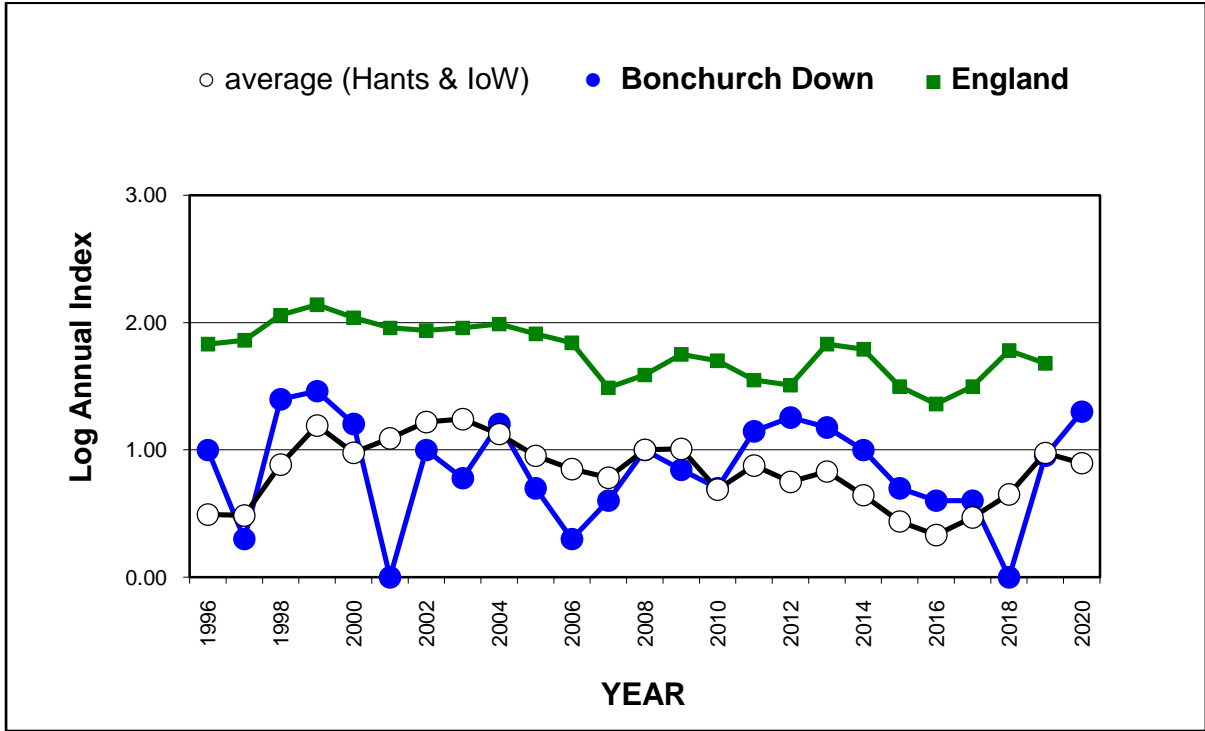

Small Heath (*Coenonympha pamphilus*)

25 year butterfly species trends for Hampshire & Isle of Wight

Small Pearl-bordered Fritillary (*Boloria selene*)

25 year butterfly species trends for Hampshire & Isle of Wight

Small Skipper (*Thymelicus sylvestris*) + Essex Skipper (*Thymelicus lineola*)

25 year butterfly species trends for Hampshire & Isle of Wight

Small Tortoiseshell (*Aglais urticae*)

25 year butterfly species trends for Hampshire & Isle of Wight

Small White (*Pieris rapae*)

25 year butterfly species trends for Hampshire & Isle of Wight

Speckled Wood (*Pararge aegeria*)

25 year butterfly species trends for Hampshire & Isle of Wight

Wall (*Lasiommata megera*)

25 year butterfly species trends for Hampshire & Isle of Wight

White Admiral (*Limenitis camilla*)

25 year butterfly species trends for Hampshire & Isle of Wight

White-letter Hairstreak (*Satyrrium w-album*)