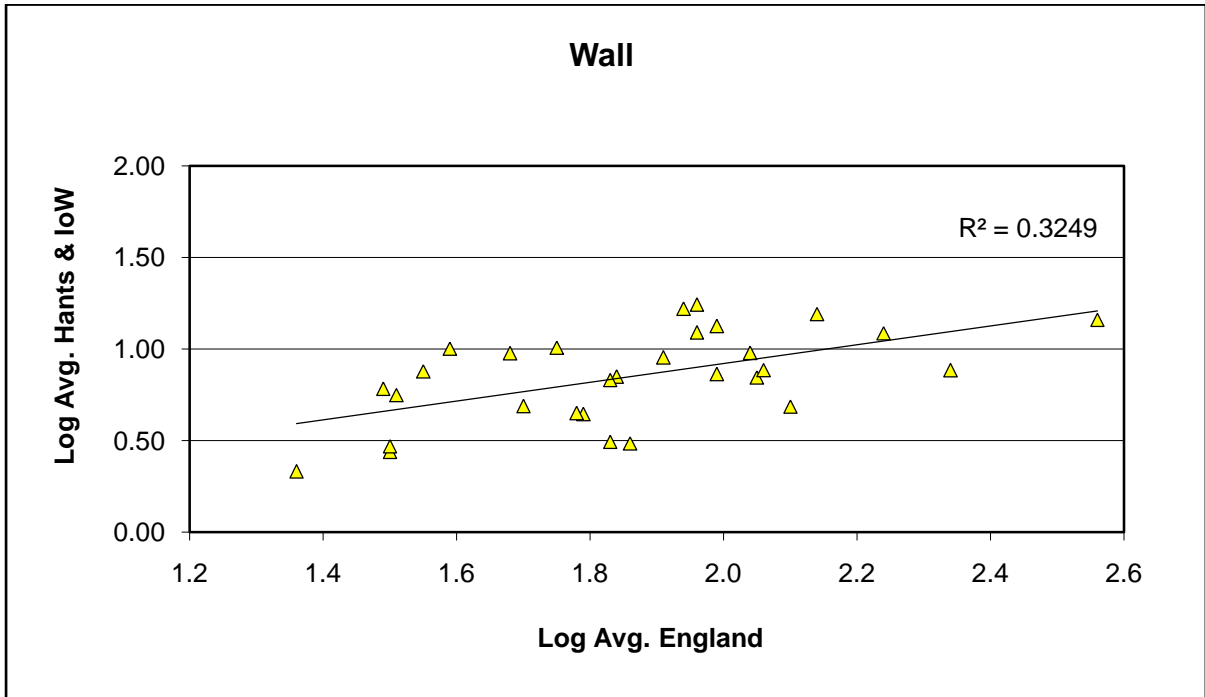

Small Heath (*Coenonympha pamphilus*)

25 year butterfly species trends for Hampshire & Isle of Wight

Small Pearl-bordered Fritillary (*Boloria selene*)

25 year butterfly species trends for Hampshire & Isle of Wight

Small Skipper (*Thymelicus sylvestris*) + Essex Skipper (*Thymelicus lineola*)

25 year butterfly species trends for Hampshire & Isle of Wight

Small Tortoiseshell (*Aglais urticae*)

25 year butterfly species trends for Hampshire & Isle of Wight

Small White (*Pieris rapae*)

25 year butterfly species trends for Hampshire & Isle of Wight

Speckled Wood (*Pararge aegeria*)

25 year butterfly species trends for Hampshire & Isle of Wight

Wall (*Lasiommata megera*)

25 year butterfly species trends for Hampshire & Isle of Wight

White Admiral (*Limenitis camilla*)

25 year butterfly species trends for Hampshire & Isle of Wight

White-letter Hairstreak (*Satyrrium w-album*)