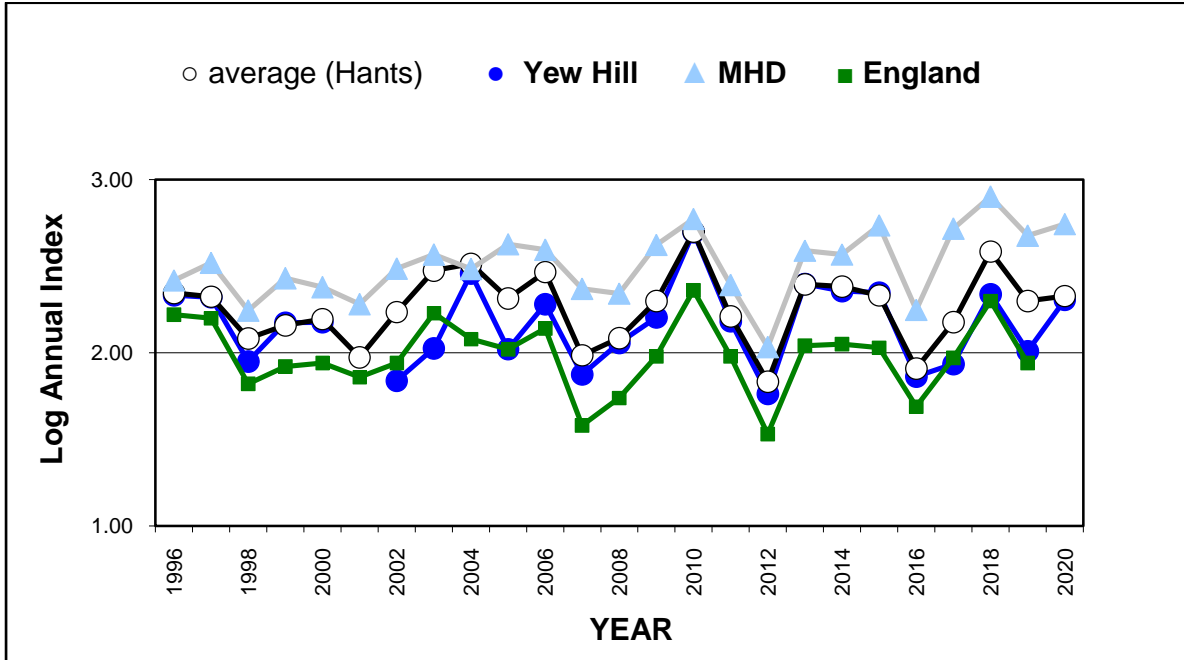

Brown Argus (*Aricia agestis*)

25 year butterfly species trends for Hampshire & Isle of Wight

Brown Hairstreak (*Thecla betulae*)

25 year butterfly species trends for Hampshire & Isle of Wight

Chalk Hill Blue (*Polyommatus coridon*)

25 year butterfly species trends for Hampshire & Isle of Wight

Clouded Yellow (*Colias croceus*)

25 year butterfly species trends for Hampshire & Isle of Wight

Comma (*Polygonia c-album*)

25 year butterfly species trends for Hampshire & Isle of Wight

Common Blue (*Polyommatus icarus*)

25 year butterfly species trends for Hampshire & Isle of Wight

Dark Green Fritillary (*Speyeria aglaja*)

25 year butterfly species trends for Hampshire & Isle of Wight

Dingy Skipper (*Erynnis tages*)