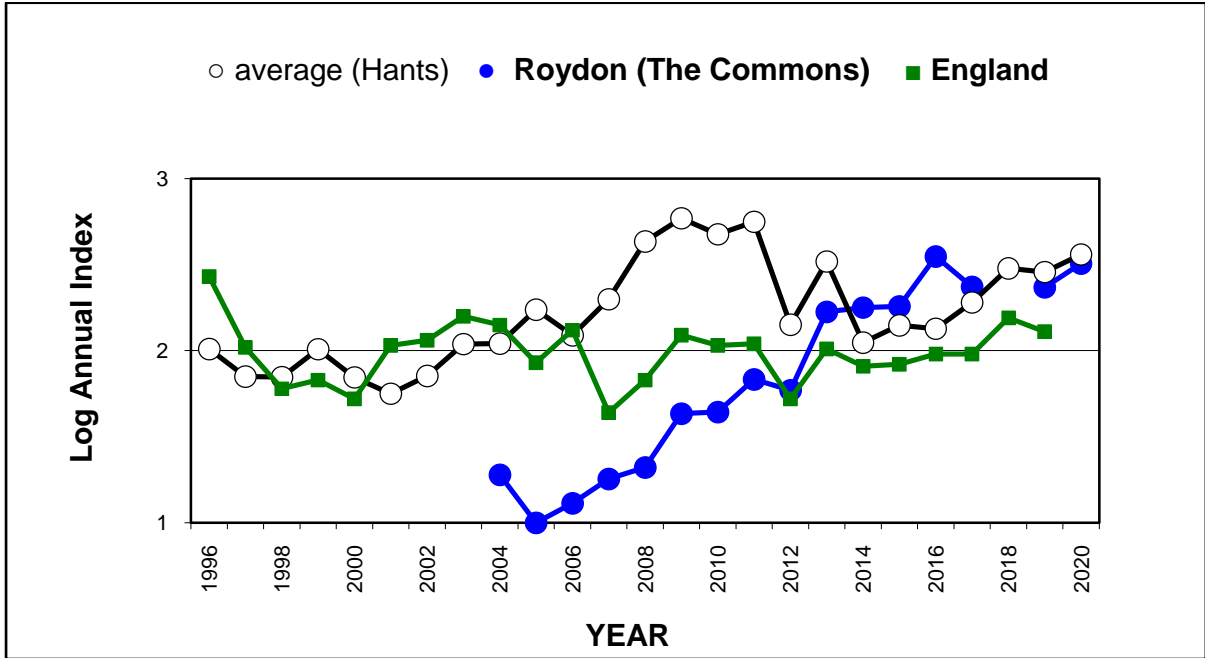

Painted Lady (*Vanessa cardui*)

25 year butterfly species trends for Hampshire & Isle of Wight

Peacock (*Aglais io*)

25 year butterfly species trends for Hampshire & Isle of Wight

Pearl-bordered Fritillary (*Boloria euphrosyne*)

25 year butterfly species trends for Hampshire & Isle of Wight

Purple Emperor (*Apatura iris*)

25 year butterfly species trends for Hampshire & Isle of Wight

Purple Hairstreak (*Favonius quercus*)

25 year butterfly species trends for Hampshire & Isle of Wight

Red Admiral (*Vanessa atalanta*)

25 year butterfly species trends for Hampshire & Isle of Wight

Ringlet (*Aphantopus hyperantus*)

25 year butterfly species trends for Hampshire & Isle of Wight

Silver-spotted Skipper (*Hesperia comma*)

25 year butterfly species trends for Hampshire & Isle of Wight

Silver-studded Blue (*Plebejus argus*)

25 year butterfly species trends for Hampshire & Isle of Wight

Silver-washed Fritillary (*Argynnis paphia*)