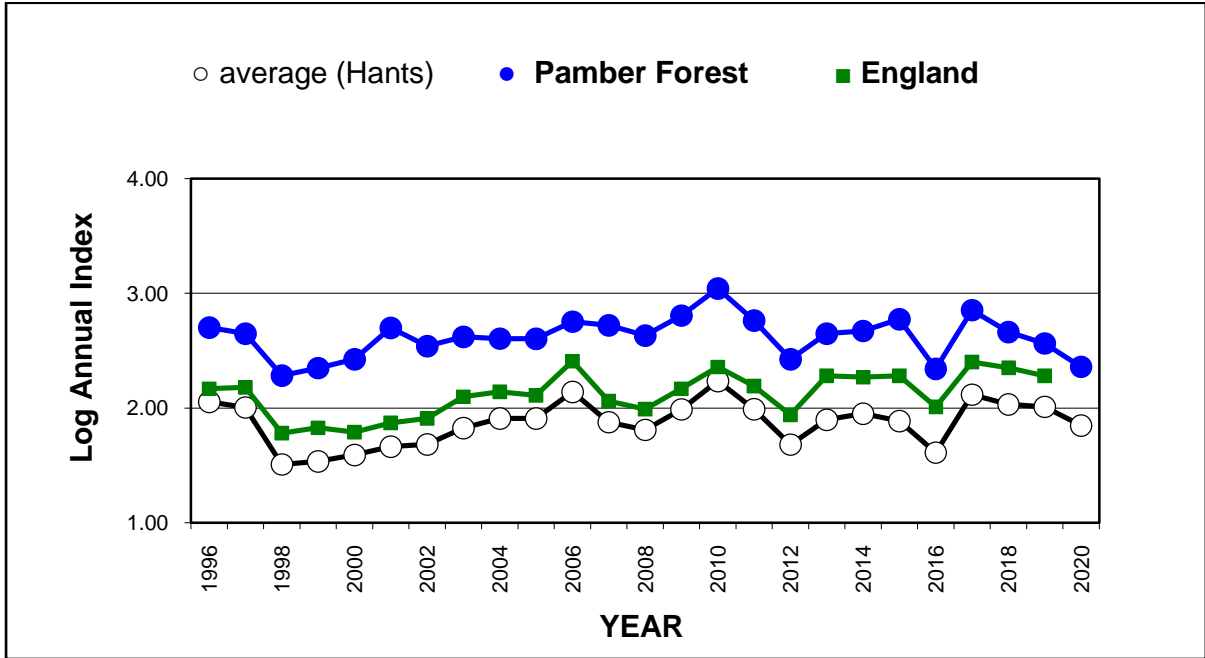

25 year butterfly species trends for Hampshire & Isle of Wight

Purple Emperor (*Apatura iris*)

25 year butterfly species trends for Hampshire & Isle of Wight

Purple Hairstreak (*Favonius quercus*)

25 year butterfly species trends for Hampshire & Isle of Wight

Red Admiral (*Vanessa atalanta*)

25 year butterfly species trends for Hampshire & Isle of Wight

Ringlet (*Aphantopus hyperantus*)

25 year butterfly species trends for Hampshire & Isle of Wight

Silver-spotted Skipper (*Hesperia comma*)

25 year butterfly species trends for Hampshire & Isle of Wight

Silver-studded Blue (*Plebejus argus*)

25 year butterfly species trends for Hampshire & Isle of Wight

Silver-washed Fritillary (*Argynnis paphia*)

25 year butterfly species trends for Hampshire & Isle of Wight

Small Blue (*Cupido minimus*)

25 year butterfly species trends for Hampshire & Isle of Wight

Small Copper (*Lycaena phlaeas*)

25 year butterfly species trends for Hampshire & Isle of Wight