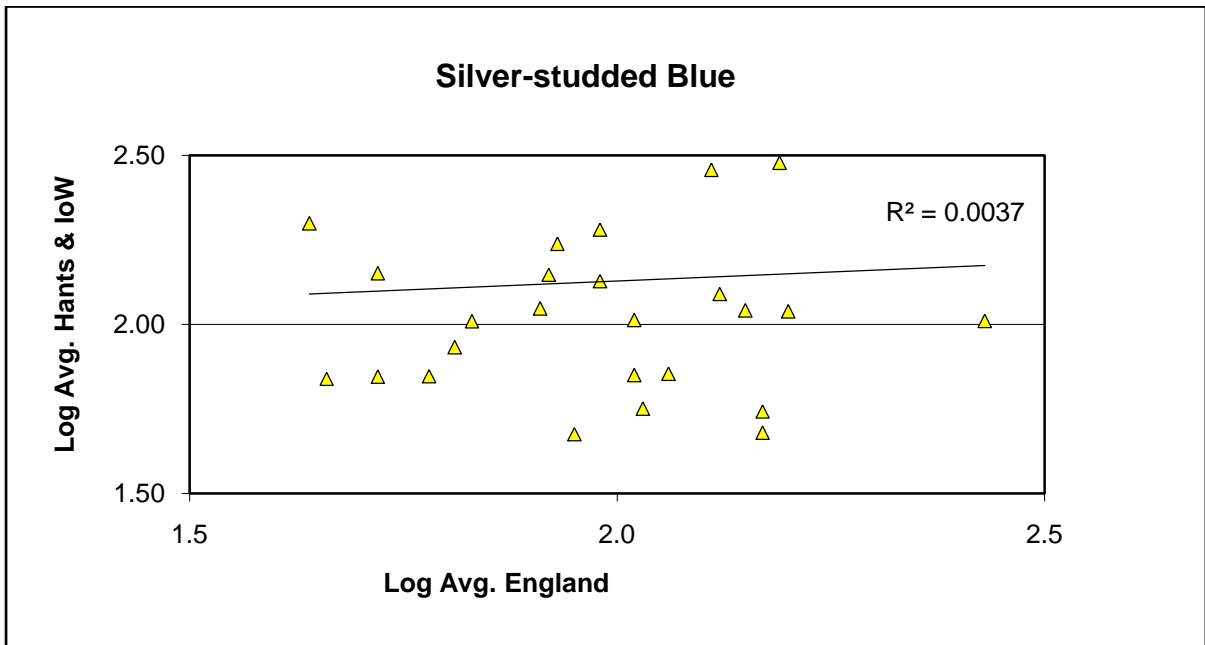

25 year butterfly species trends for Hampshire & Isle of Wight

Purple Emperor (*Apatura iris*)

25 year butterfly species trends for Hampshire & Isle of Wight

Purple Hairstreak (*Favonius quercus*)

25 year butterfly species trends for Hampshire & Isle of Wight

Red Admiral (*Vanessa atalanta*)

25 year butterfly species trends for Hampshire & Isle of Wight

Ringlet (*Aphantopus hyperantus*)

25 year butterfly species trends for Hampshire & Isle of Wight

Silver-spotted Skipper (*Hesperia comma*)

25 year butterfly species trends for Hampshire & Isle of Wight

Silver-studded Blue (*Plebejus argus*)

25 year butterfly species trends for Hampshire & Isle of Wight

Silver-washed Fritillary (*Argynnis paphia*)

25 year butterfly species trends for Hampshire & Isle of Wight

Small Blue (*Cupido minimus*)

25 year butterfly species trends for Hampshire & Isle of Wight

Small Copper (*Lycaena phlaeas*)

25 year butterfly species trends for Hampshire & Isle of Wight