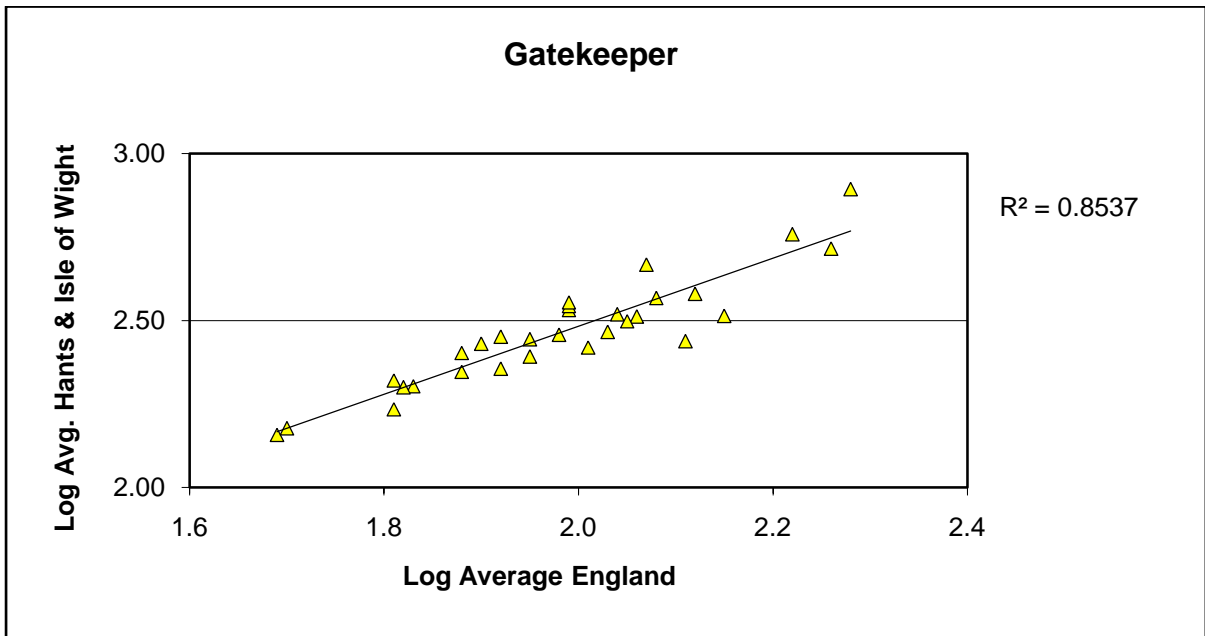

Common Blue (*Polyommatus icarus*)

25 year butterfly species trends for Hampshire & Isle of Wight

Dark Green Fritillary (*Speyeria aglaja*)

25 year butterfly species trends for Hampshire & Isle of Wight

Dingy Skipper (*Erynnis tages*)

25 year butterfly species trends for Hampshire & Isle of Wight

Duke of Burgundy (*Hamearis lucina*)

25 year butterfly species trends for Hampshire & Isle of Wight

Gatekeeper (*Pyronia tithonus*)

25 year butterfly species trends for Hampshire & Isle of Wight

Glanville Fritillary (*Melitaea cinxia*)

25 year butterfly species trends for Hampshire & Isle of Wight

Grayling (*Hipparchia semele*)

25 year butterfly species trends for Hampshire & Isle of Wight

Green Hairstreak (*Callophrys rubi*)

25 year butterfly species trends for Hampshire & Isle of Wight

Green-veined White (*Pieris napi*)

25 year butterfly species trends for Hampshire & Isle of Wight

Grizzled Skipper (*Pyrgus malvae*)

25 year butterfly species trends for Hampshire & Isle of Wight