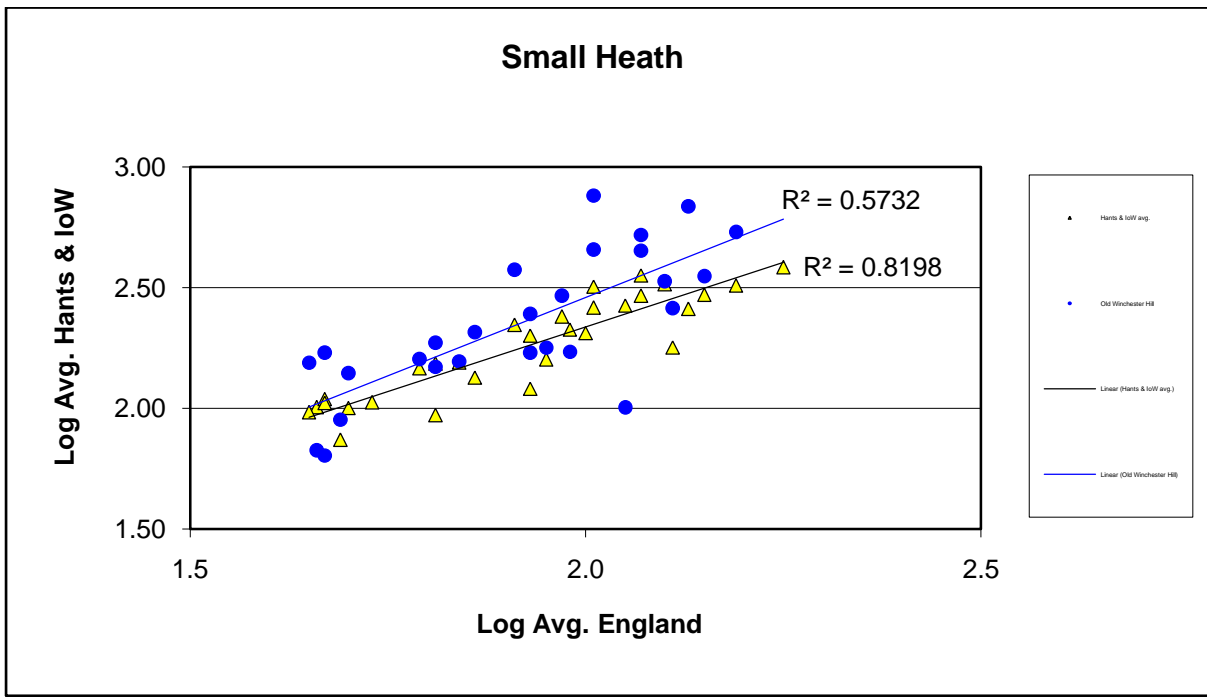

25 year butterfly species trends for Hampshire & Isle of Wight

Silver-studded Blue (*Plebejus argus*)

25 year butterfly species trends for Hampshire & Isle of Wight

Silver-washed Fritillary (*Argynnis paphia*)

25 year butterfly species trends for Hampshire & Isle of Wight

Small Blue (*Cupido minimus*)

25 year butterfly species trends for Hampshire & Isle of Wight

Small Copper (*Lycaena phlaeas*)

25 year butterfly species trends for Hampshire & Isle of Wight

Small Heath (*Coenonympha pamphilus*)

25 year butterfly species trends for Hampshire & Isle of Wight

Small Pearl-bordered Fritillary (*Boloria selene*)

25 year butterfly species trends for Hampshire & Isle of Wight

Small Skipper (*Thymelicus sylvestris*) + Essex Skipper (*Thymelicus lineola*)

25 year butterfly species trends for Hampshire & Isle of Wight

Small Tortoiseshell (*Aglais urticae*)

25 year butterfly species trends for Hampshire & Isle of Wight