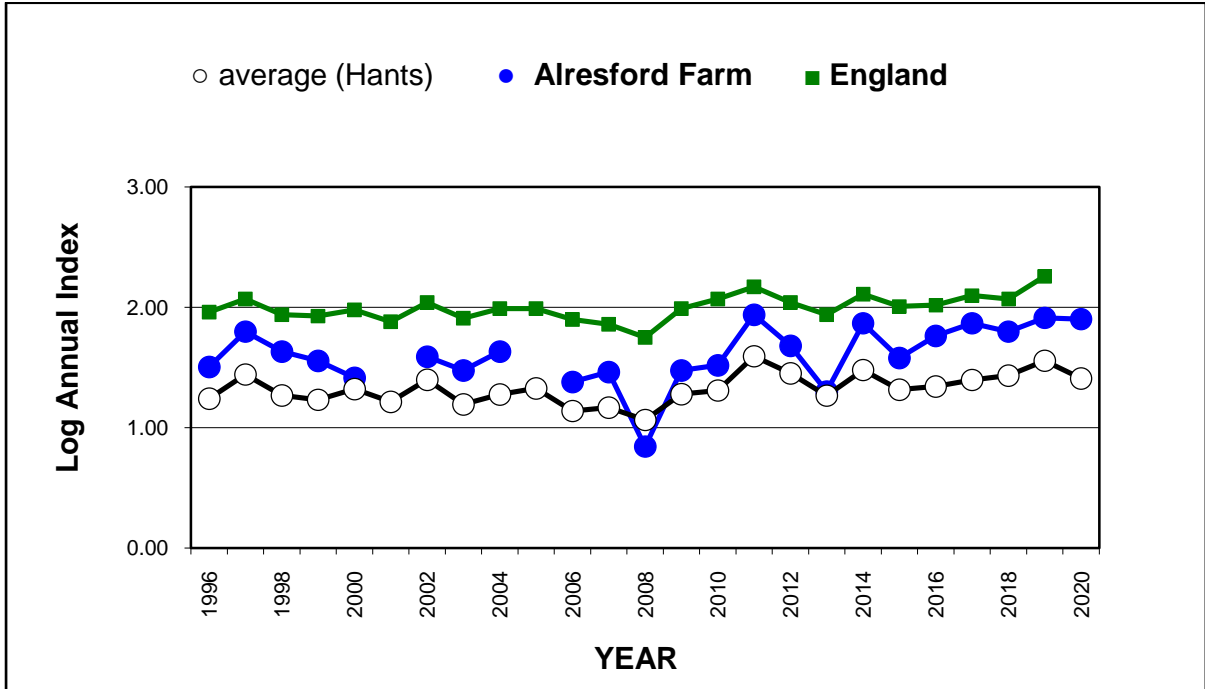

Holly Blue (*Celastrina argiolus*)

25 year butterfly species trends for Hampshire & Isle of Wight

Large Skipper (*Ochlodes sylvanus*)

25 year butterfly species trends for Hampshire & Isle of Wight

Large White (*Pieris brassicae*)

25 year butterfly species trends for Hampshire & Isle of Wight

Marbled White (*Melanargia galathea*)

25 year butterfly species trends for Hampshire & Isle of Wight

Marsh Fritillary (*Euphydryas aurinia*)

25 year butterfly species trends for Hampshire & Isle of Wight

Meadow Brown (*Maniola jurtina*)

25 year butterfly species trends for Hampshire & Isle of Wight

Orange Tip (*Anthocharis cardamines*)

25 year butterfly species trends for Hampshire & Isle of Wight

Painted Lady (*Vanessa cardui*)

25 year butterfly species trends for Hampshire & Isle of Wight

Peacock (*Aglais io*)

25 year butterfly species trends for Hampshire & Isle of Wight

Pearl-bordered Fritillary (*Boloria euphrosyne*)