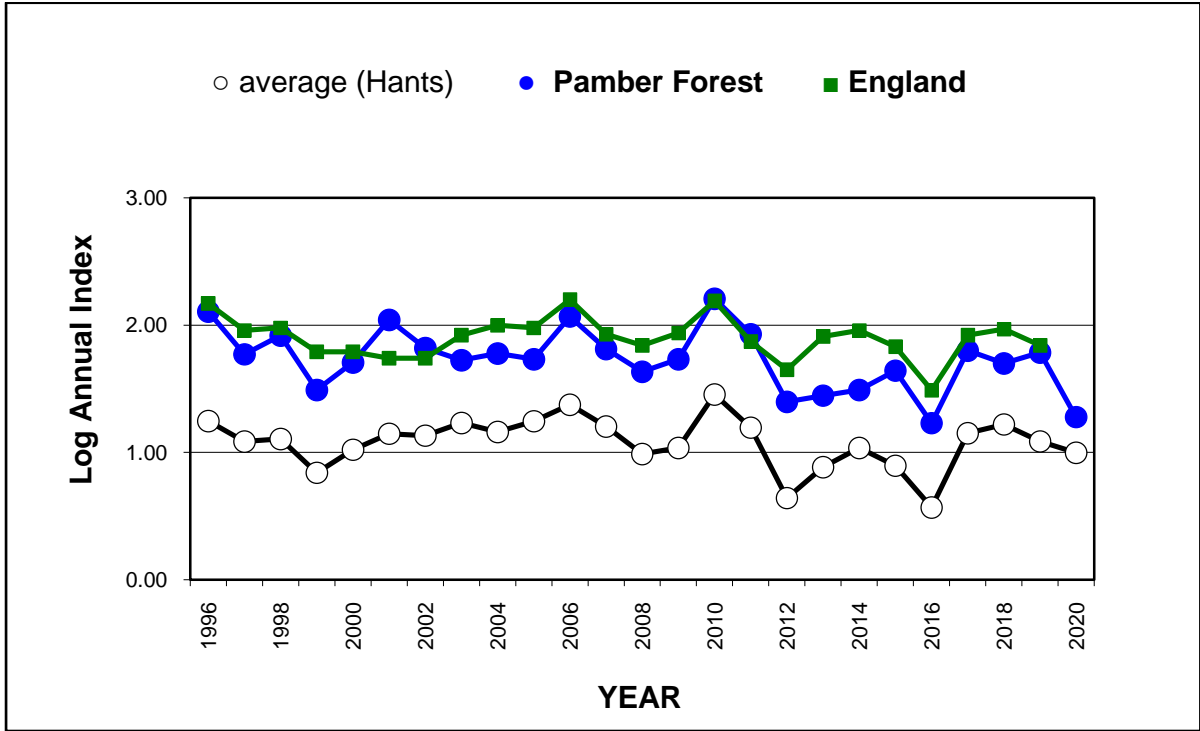

Small Heath (*Coenonympha pamphilus*)

25 year butterfly species trends for Hampshire & Isle of Wight

Small Pearl-bordered Fritillary (*Boloria selene*)

25 year butterfly species trends for Hampshire & Isle of Wight

Small Skipper (*Thymelicus sylvestris*) + Essex Skipper (*Thymelicus lineola*)

25 year butterfly species trends for Hampshire & Isle of Wight

Small Tortoiseshell (*Aglais urticae*)

25 year butterfly species trends for Hampshire & Isle of Wight

Small White (*Pieris rapae*)

25 year butterfly species trends for Hampshire & Isle of Wight

Speckled Wood (*Pararge aegeria*)

25 year butterfly species trends for Hampshire & Isle of Wight

Wall (*Lasiommata megera*)

25 year butterfly species trends for Hampshire & Isle of Wight

White Admiral (*Limenitis camilla*)

25 year butterfly species trends for Hampshire & Isle of Wight

White-letter Hairstreak (*Satyrrium w-album*)