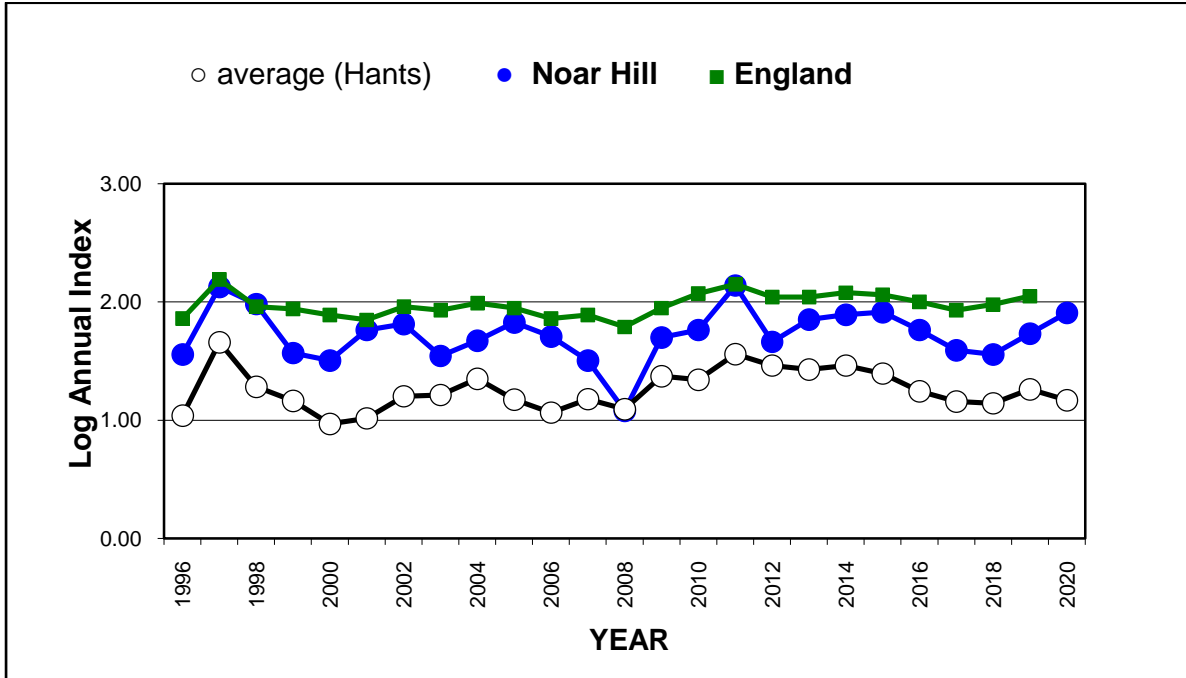

25 year butterfly species trends for Hampshire & Isle of Wight

Clouded Yellow (*Colias croceus*)

25 year butterfly species trends for Hampshire & Isle of Wight

Comma (*Polygonia c-album*)

25 year butterfly species trends for Hampshire & Isle of Wight

Common Blue (*Polyommatus icarus*)

25 year butterfly species trends for Hampshire & Isle of Wight

Dark Green Fritillary (*Speyeria aglaja*)

25 year butterfly species trends for Hampshire & Isle of Wight

Dingy Skipper (*Erynnis tages*)

25 year butterfly species trends for Hampshire & Isle of Wight

Duke of Burgundy (*Hamearis lucina*)

25 year butterfly species trends for Hampshire & Isle of Wight

Gatekeeper (*Pyronia tithonus*)

25 year butterfly species trends for Hampshire & Isle of Wight