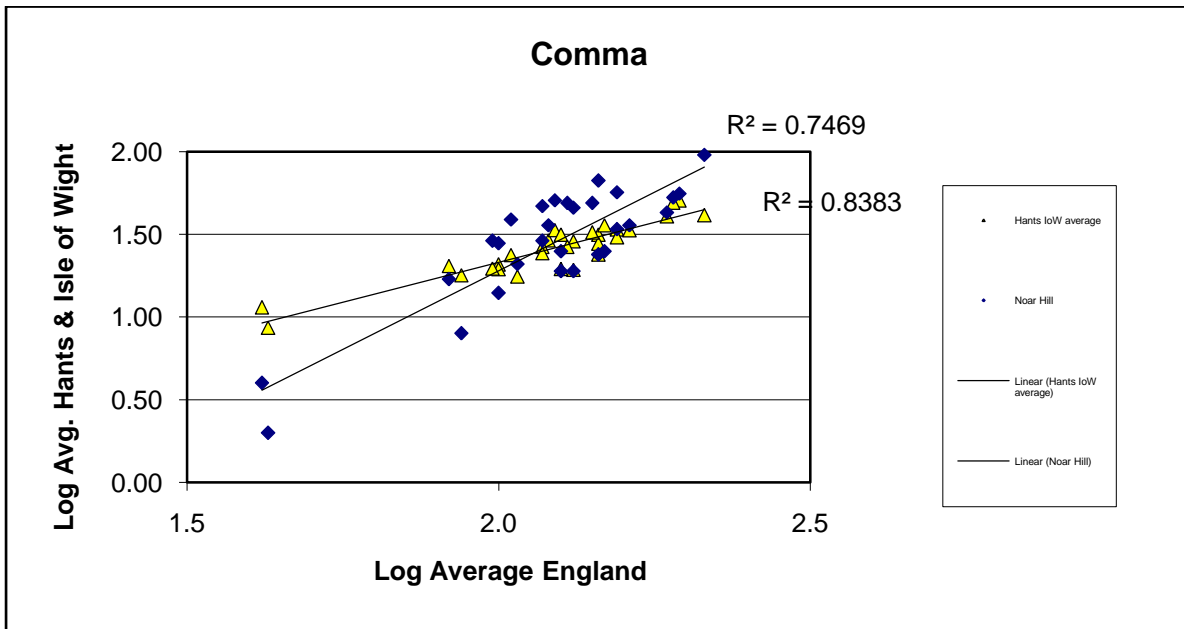

Brown Argus (*Aricia agestis*)

25 year butterfly species trends for Hampshire & Isle of Wight

Brown Hairstreak (*Thecla betulae*)

25 year butterfly species trends for Hampshire & Isle of Wight

Chalk Hill Blue (*Polyommatus coridon*)

25 year butterfly species trends for Hampshire & Isle of Wight

Clouded Yellow (*Colias croceus*)

25 year butterfly species trends for Hampshire & Isle of Wight

Comma (*Polygonia c-album*)

25 year butterfly species trends for Hampshire & Isle of Wight

Common Blue (*Polyommatus icarus*)

25 year butterfly species trends for Hampshire & Isle of Wight

Dark Green Fritillary (*Speyeria aglaja*)

25 year butterfly species trends for Hampshire & Isle of Wight

Dingy Skipper (*Erynnis tages*)