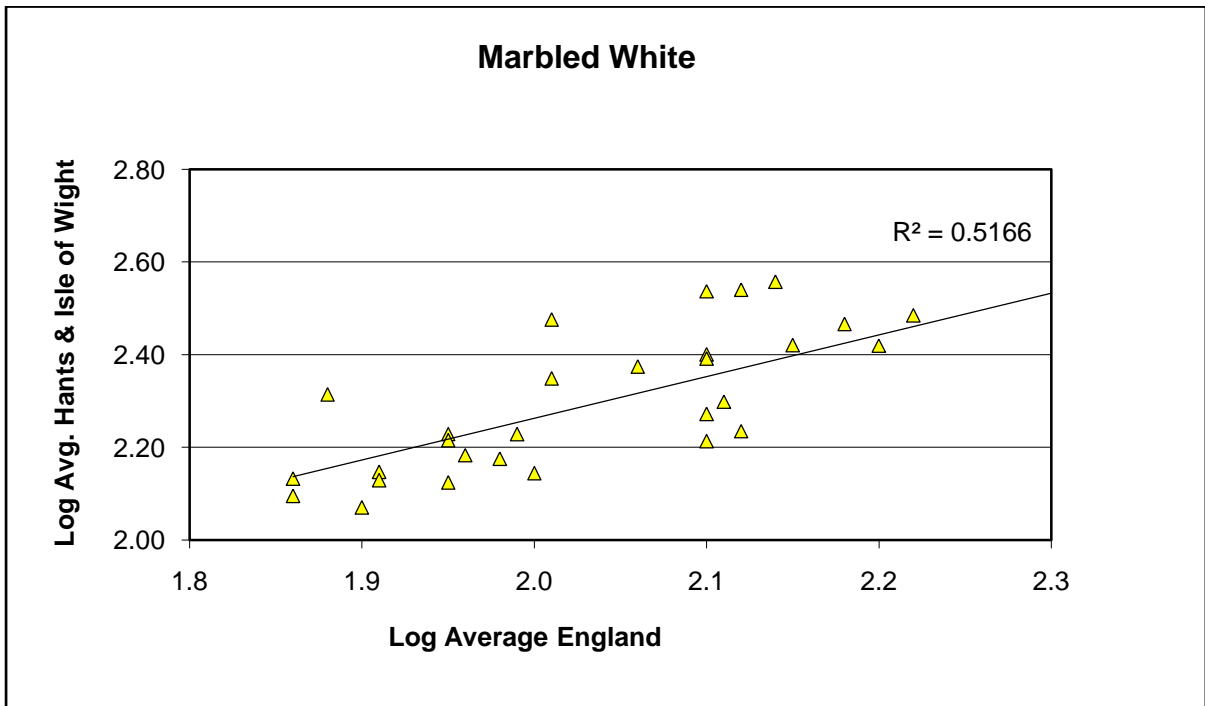

Glanville Fritillary (*Melitaea cinxia*)

25 year butterfly species trends for Hampshire & Isle of Wight

Grayling (*Hipparchia semele*)

25 year butterfly species trends for Hampshire & Isle of Wight

Green Hairstreak (*Callophrys rubi*)

25 year butterfly species trends for Hampshire & Isle of Wight

Green-veined White (*Pieris napi*)

25 year butterfly species trends for Hampshire & Isle of Wight

Grizzled Skipper (*Pyrgus malvae*)

25 year butterfly species trends for Hampshire & Isle of Wight

Holly Blue (*Celastrina argiolus*)

25 year butterfly species trends for Hampshire & Isle of Wight

Large Skipper (*Ochlodes sylvanus*)

25 year butterfly species trends for Hampshire & Isle of Wight

Large White (*Pieris brassicae*)

25 year butterfly species trends for Hampshire & Isle of Wight

Marbled White (*Melanargia galathea*)

25 year butterfly species trends for Hampshire & Isle of Wight

Marsh Fritillary (*Euphydryas aurinia*)