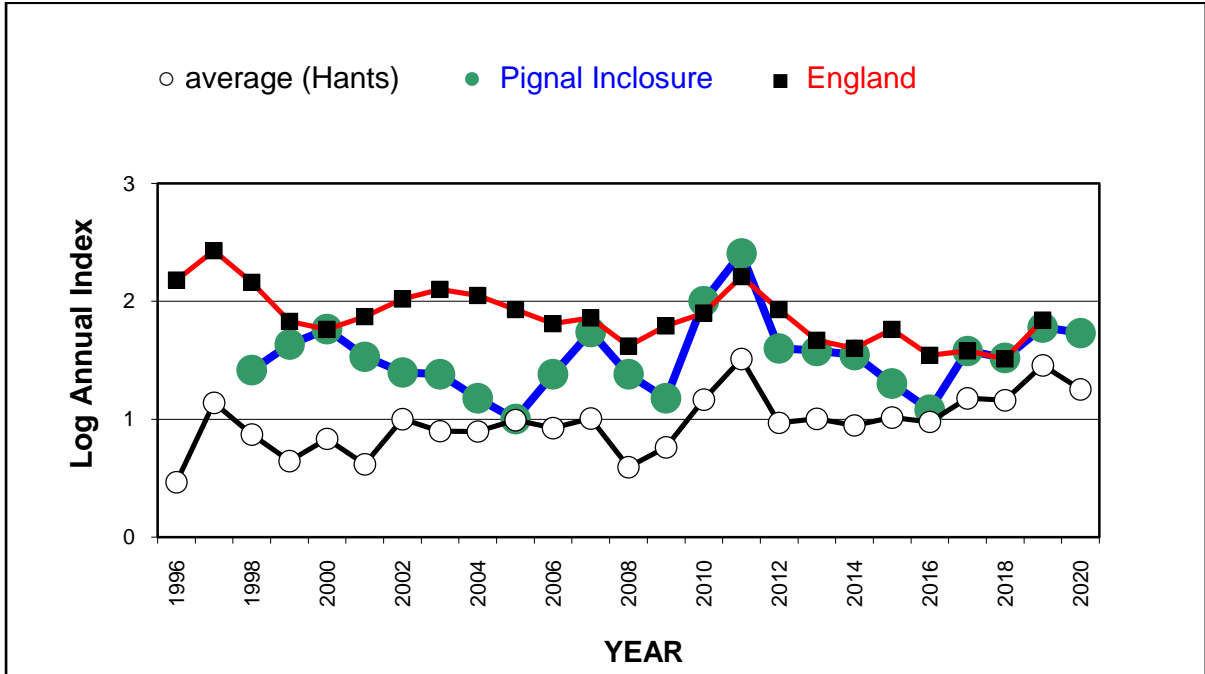

25 year butterfly species trends for Hampshire & Isle of Wight

Marbled White (*Melanargia galathea*)

25 year butterfly species trends for Hampshire & Isle of Wight

Marsh Fritillary (*Euphydryas aurinia*)

25 year butterfly species trends for Hampshire & Isle of Wight

Meadow Brown (*Maniola jurtina*)

25 year butterfly species trends for Hampshire & Isle of Wight

Orange Tip (*Anthocharis cardamines*)

25 year butterfly species trends for Hampshire & Isle of Wight

Painted Lady (*Vanessa cardui*)

25 year butterfly species trends for Hampshire & Isle of Wight

Peacock (*Aglais io*)

25 year butterfly species trends for Hampshire & Isle of Wight

Pearl-bordered Fritillary (*Boloria euphrosyne*)

25 year butterfly species trends for Hampshire & Isle of Wight

Purple Emperor (*Apatura iris*)

25 year butterfly species trends for Hampshire & Isle of Wight

Purple Hairstreak (*Favonius quercus*)

25 year butterfly species trends for Hampshire & Isle of Wight