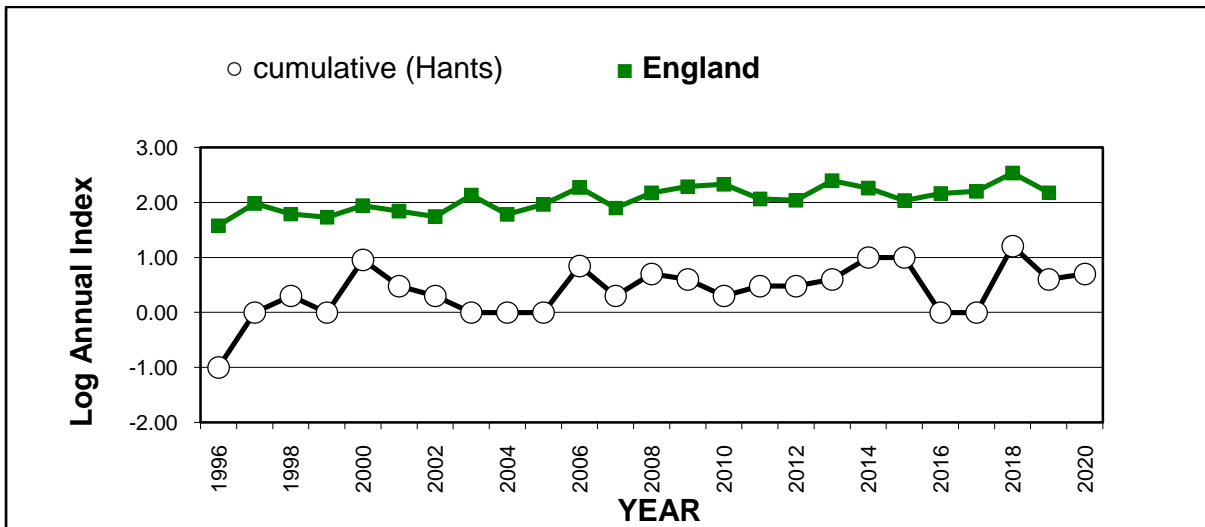

25 year butterfly species trends for Hampshire & Isle of Wight

Meadow Brown (*Maniola jurtina*)

25 year butterfly species trends for Hampshire & Isle of Wight

Orange Tip (*Anthocharis cardamines*)

25 year butterfly species trends for Hampshire & Isle of Wight

Painted Lady (*Vanessa cardui*)

25 year butterfly species trends for Hampshire & Isle of Wight

Peacock (*Aglais io*)

25 year butterfly species trends for Hampshire & Isle of Wight

Pearl-bordered Fritillary (*Boloria euphrosyne*)

25 year butterfly species trends for Hampshire & Isle of Wight

Purple Emperor (*Apatura iris*)

25 year butterfly species trends for Hampshire & Isle of Wight

Purple Hairstreak (*Favonius quercus*)

25 year butterfly species trends for Hampshire & Isle of Wight

Red Admiral (*Vanessa atalanta*)

25 year butterfly species trends for Hampshire & Isle of Wight

Ringlet (*Aphantopus hyperantus*)

25 year butterfly species trends for Hampshire & Isle of Wight

Silver-spotted Skipper (*Hesperia comma*)