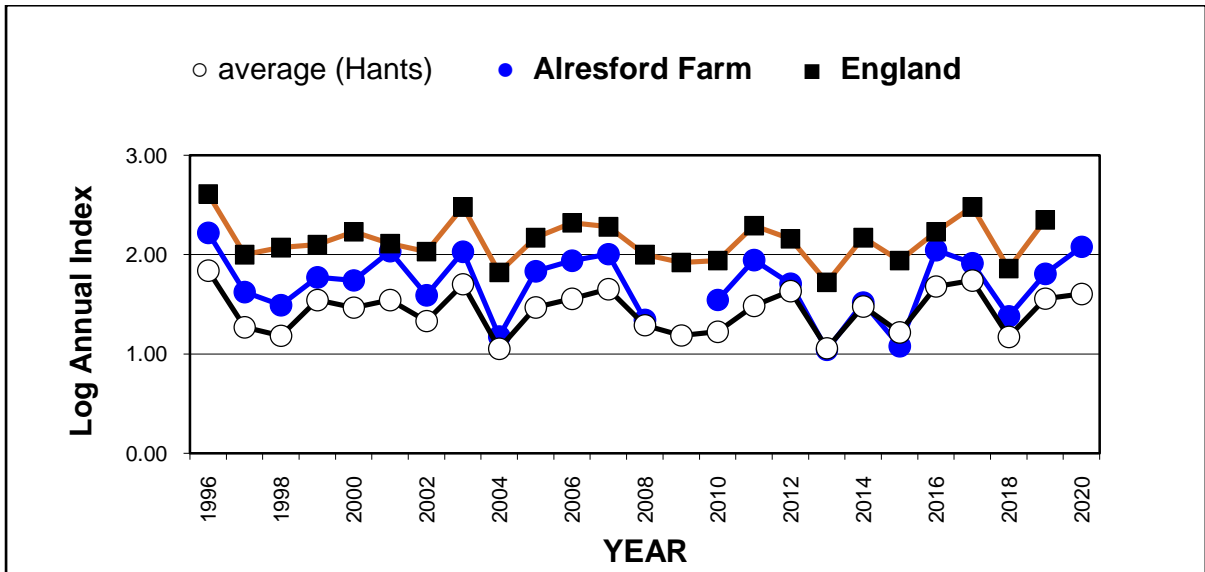

25 year butterfly species trends for Hampshire & Isle of Wight

Meadow Brown (*Maniola jurtina*)

25 year butterfly species trends for Hampshire & Isle of Wight

Orange Tip (*Anthocharis cardamines*)

25 year butterfly species trends for Hampshire & Isle of Wight

Painted Lady (*Vanessa cardui*)

25 year butterfly species trends for Hampshire & Isle of Wight

Peacock (*Aglais io*)

25 year butterfly species trends for Hampshire & Isle of Wight

Pearl-bordered Fritillary (*Boloria euphrosyne*)

25 year butterfly species trends for Hampshire & Isle of Wight

Purple Emperor (*Apatura iris*)

25 year butterfly species trends for Hampshire & Isle of Wight

Purple Hairstreak (*Favonius quercus*)

25 year butterfly species trends for Hampshire & Isle of Wight

Red Admiral (*Vanessa atalanta*)

25 year butterfly species trends for Hampshire & Isle of Wight

Ringlet (*Aphantopus hyperantus*)

25 year butterfly species trends for Hampshire & Isle of Wight

Silver-spotted Skipper (*Hesperia comma*)