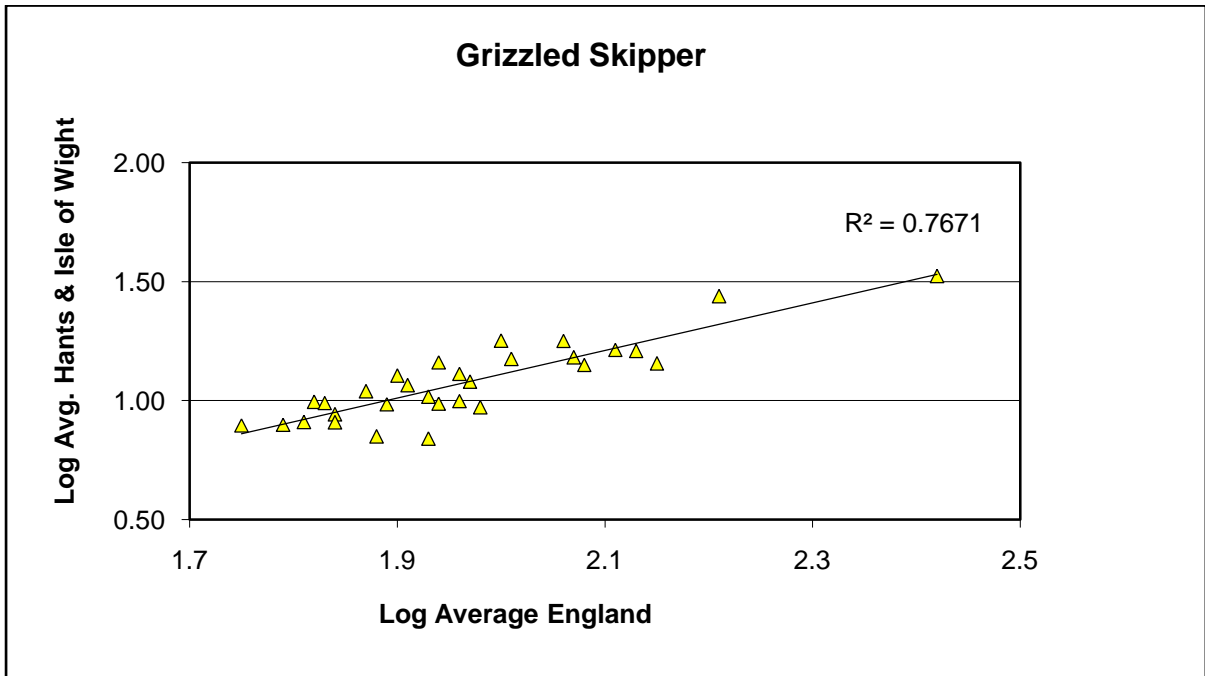

Glanville Fritillary (*Melitaea cinxia*)

25 year butterfly species trends for Hampshire & Isle of Wight

Grayling (*Hipparchia semele*)

25 year butterfly species trends for Hampshire & Isle of Wight

Green Hairstreak (*Callophrys rubi*)

25 year butterfly species trends for Hampshire & Isle of Wight

Green-veined White (*Pieris napi*)

25 year butterfly species trends for Hampshire & Isle of Wight

Grizzled Skipper (*Pyrgus malvae*)

25 year butterfly species trends for Hampshire & Isle of Wight

Holly Blue (*Celastrina argiolus*)

25 year butterfly species trends for Hampshire & Isle of Wight

Large Skipper (*Ochlodes sylvanus*)

25 year butterfly species trends for Hampshire & Isle of Wight

Large White (*Pieris brassicae*)