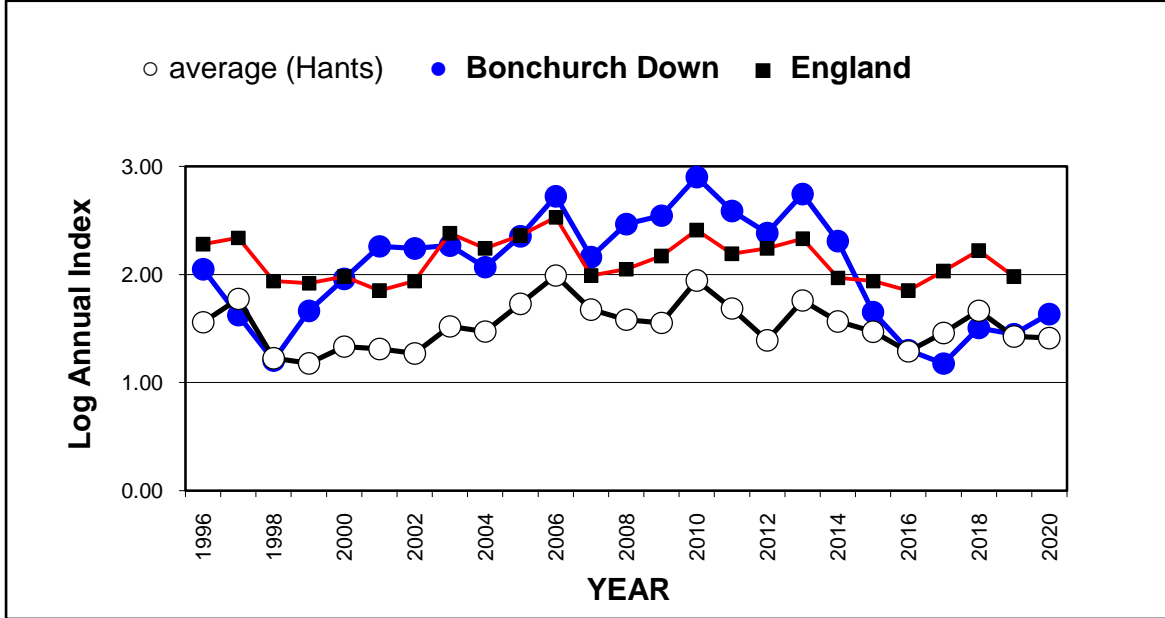

25 year butterfly species trends for Hampshire & Isle of Wight

Adonis Blue (*Polyommatus bellargus*)

25 year butterfly species trends for Hampshire & Isle of Wight

Brimstone (*Gonepteryx rhamni*)

25 year butterfly species trends for Hampshire & Isle of Wight