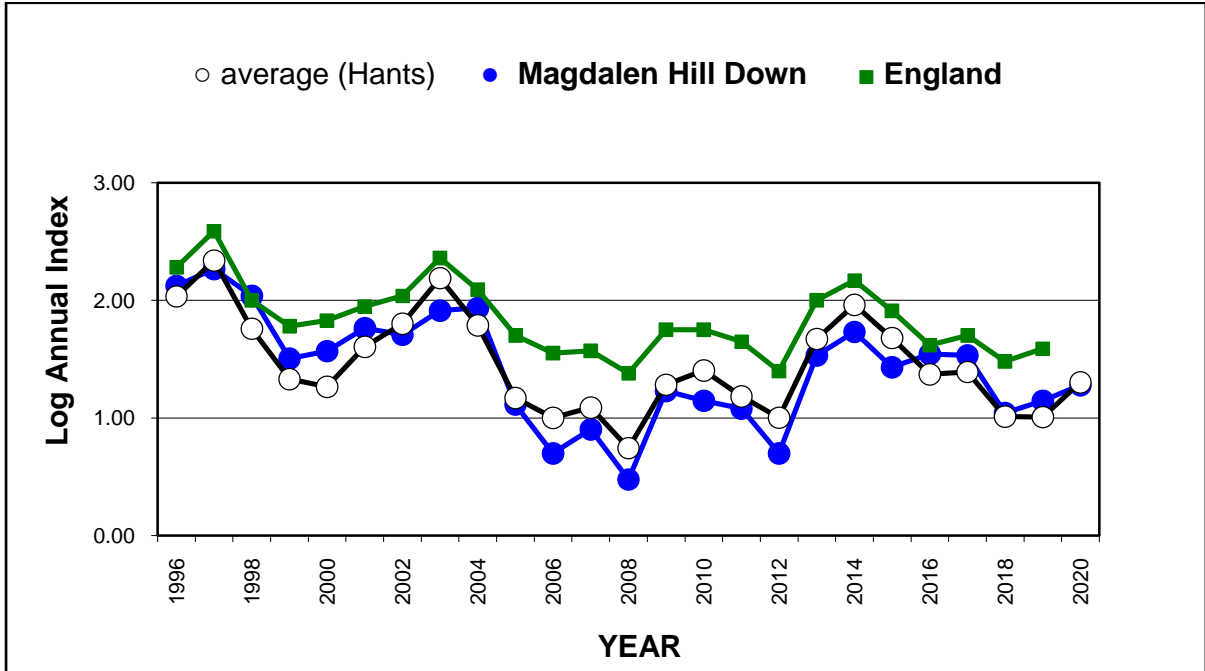

25 year butterfly species trends for Hampshire & Isle of Wight

Small Blue (*Cupido minimus*)

25 year butterfly species trends for Hampshire & Isle of Wight

Small Copper (*Lycaena phlaeas*)

25 year butterfly species trends for Hampshire & Isle of Wight

Small Heath (*Coenonympha pamphilus*)

25 year butterfly species trends for Hampshire & Isle of Wight

Small Pearl-bordered Fritillary (*Boloria selene*)

25 year butterfly species trends for Hampshire & Isle of Wight

Small Skipper (*Thymelicus sylvestris*) + Essex Skipper (*Thymelicus lineola*)

25 year butterfly species trends for Hampshire & Isle of Wight

Small Tortoiseshell (*Aglais urticae*)

25 year butterfly species trends for Hampshire & Isle of Wight