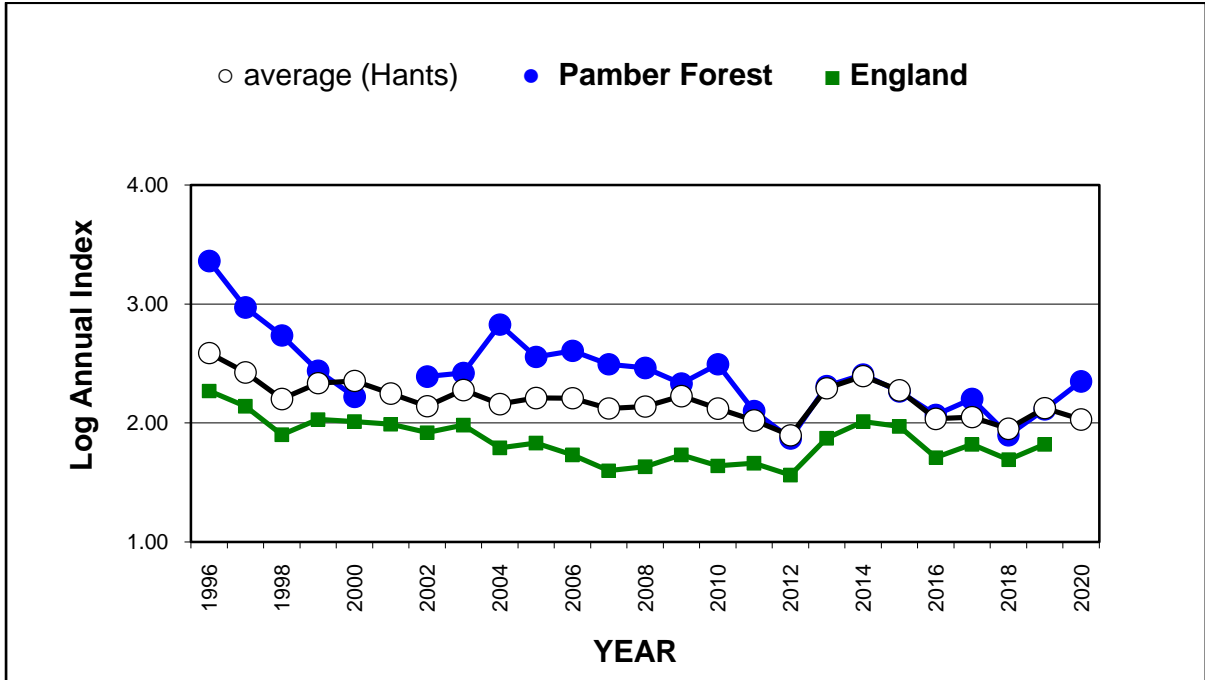

25 year butterfly species trends for Hampshire & Isle of Wight

Silver-studded Blue (*Plebejus argus*)

25 year butterfly species trends for Hampshire & Isle of Wight

Silver-washed Fritillary (*Argynnis paphia*)

25 year butterfly species trends for Hampshire & Isle of Wight

Small Blue (*Cupido minimus*)

25 year butterfly species trends for Hampshire & Isle of Wight

Small Copper (*Lycaena phlaeas*)

25 year butterfly species trends for Hampshire & Isle of Wight

Small Heath (*Coenonympha pamphilus*)

25 year butterfly species trends for Hampshire & Isle of Wight

Small Pearl-bordered Fritillary (*Boloria selene*)

25 year butterfly species trends for Hampshire & Isle of Wight

Small Skipper (*Thymelicus sylvestris*) + Essex Skipper (*Thymelicus lineola*)

25 year butterfly species trends for Hampshire & Isle of Wight

Small Tortoiseshell (*Aglais urticae*)

25 year butterfly species trends for Hampshire & Isle of Wight