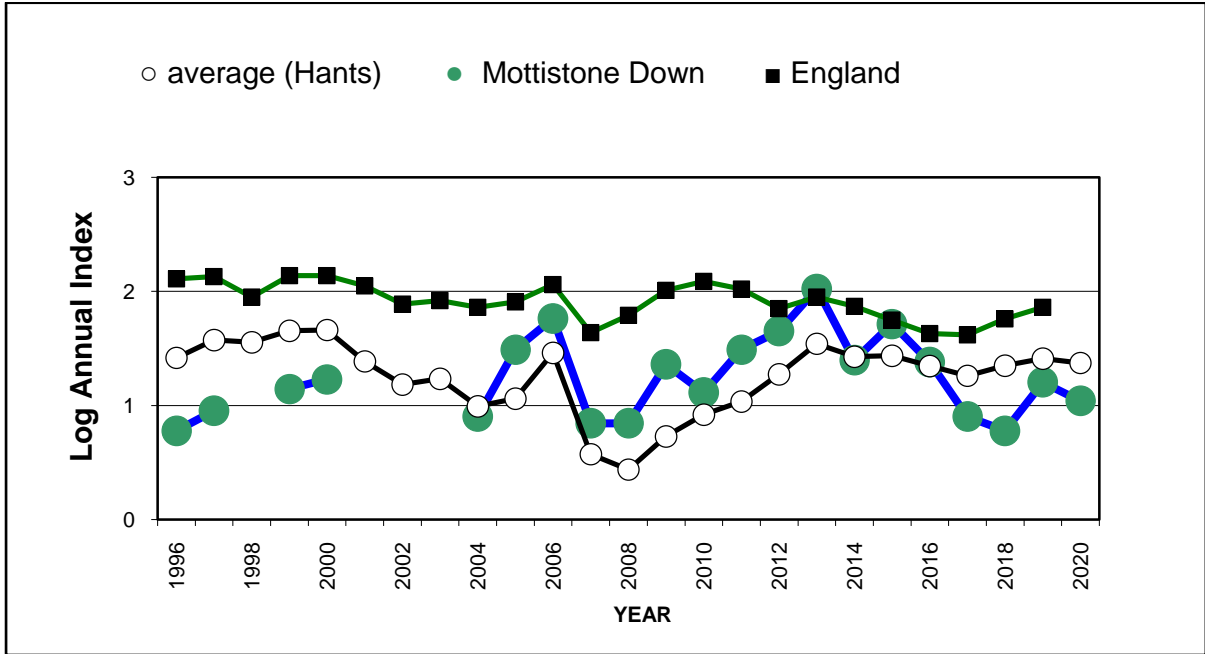

Common Blue (*Polyommatus icarus*)

25 year butterfly species trends for Hampshire & Isle of Wight

Dark Green Fritillary (*Speyeria aglaja*)

25 year butterfly species trends for Hampshire & Isle of Wight

Dingy Skipper (*Erynnis tages*)

25 year butterfly species trends for Hampshire & Isle of Wight

Duke of Burgundy (*Hamearis lucina*)

25 year butterfly species trends for Hampshire & Isle of Wight

Gatekeeper (*Pyronia tithonus*)

25 year butterfly species trends for Hampshire & Isle of Wight

Glanville Fritillary (*Melitaea cinxia*)

25 year butterfly species trends for Hampshire & Isle of Wight

Grayling (*Hipparchia semele*)

25 year butterfly species trends for Hampshire & Isle of Wight

Green Hairstreak (*Callophrys rubi*)

25 year butterfly species trends for Hampshire & Isle of Wight

Green-veined White (*Pieris napi*)

25 year butterfly species trends for Hampshire & Isle of Wight

Grizzled Skipper (*Pyrgus malvae*)

25 year butterfly species trends for Hampshire & Isle of Wight