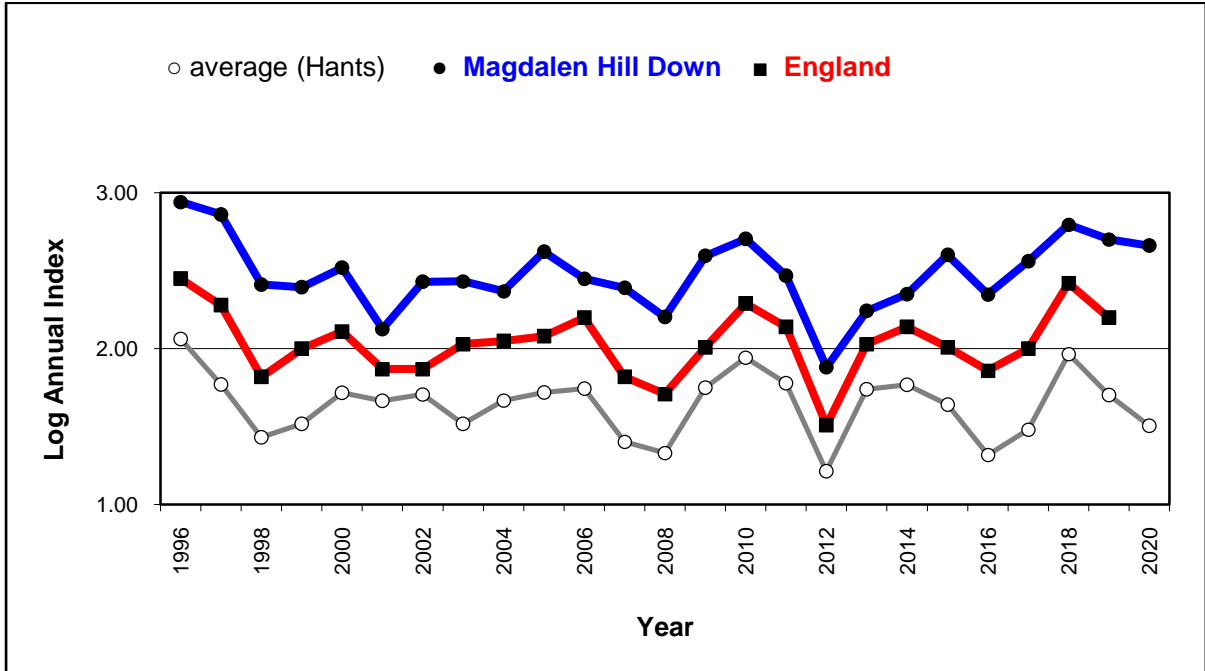

25 year butterfly species trends for Hampshire & Isle of Wight

Adonis Blue (*Polyommatus bellargus*)

25 year butterfly species trends for Hampshire & Isle of Wight

Brimstone (*Gonepteryx rhamni*)

25 year butterfly species trends for Hampshire & Isle of Wight

Brown Argus (*Aricia agestis*)

25 year butterfly species trends for Hampshire & Isle of Wight

Brown Hairstreak (*Thecla betulae*)

25 year butterfly species trends for Hampshire & Isle of Wight

Chalk Hill Blue (*Polyommatus coridon*)