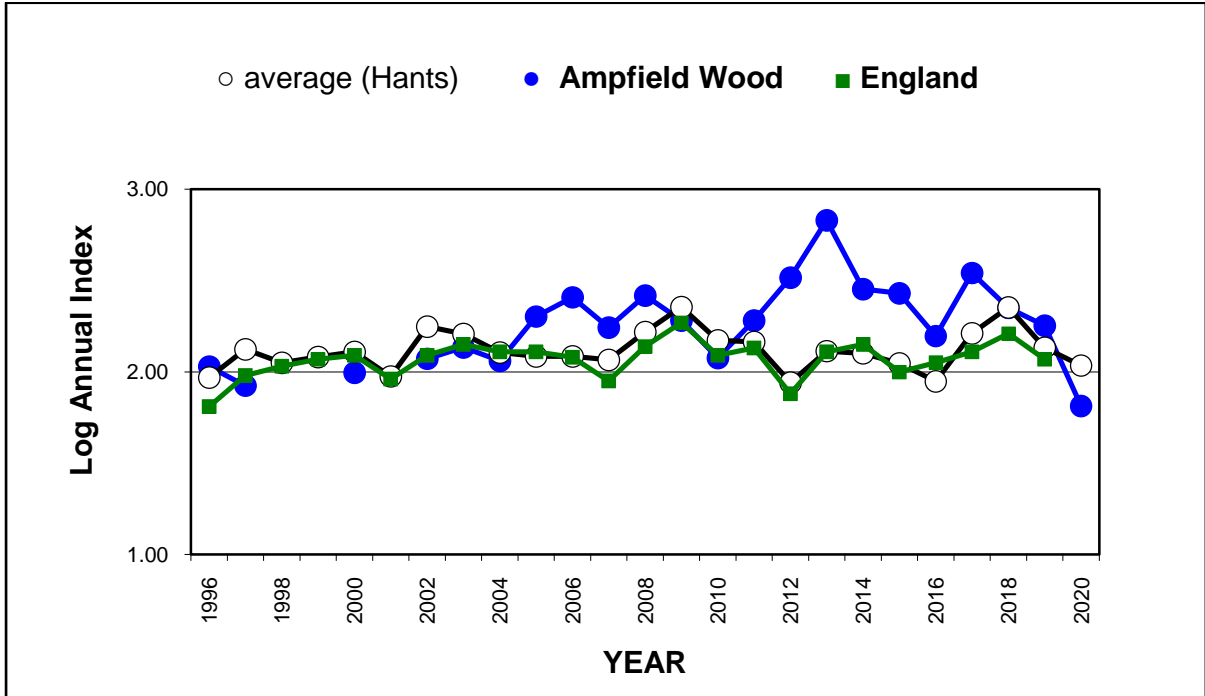

25 year butterfly species trends for Hampshire & Isle of Wight

Small Blue (*Cupido minimus*)

25 year butterfly species trends for Hampshire & Isle of Wight

Small Copper (*Lycaena phlaeas*)

25 year butterfly species trends for Hampshire & Isle of Wight

Small Heath (*Coenonympha pamphilus*)

25 year butterfly species trends for Hampshire & Isle of Wight

Small Pearl-bordered Fritillary (*Boloria selene*)

25 year butterfly species trends for Hampshire & Isle of Wight

Small Skipper (*Thymelicus sylvestris*) + Essex Skipper (*Thymelicus lineola*)

25 year butterfly species trends for Hampshire & Isle of Wight

Small Tortoiseshell (*Aglais urticae*)

25 year butterfly species trends for Hampshire & Isle of Wight

Small White (*Pieris rapae*)

25 year butterfly species trends for Hampshire & Isle of Wight

Speckled Wood (*Pararge aegeria*)

25 year butterfly species trends for Hampshire & Isle of Wight

Wall (*Lasiommata megera*)