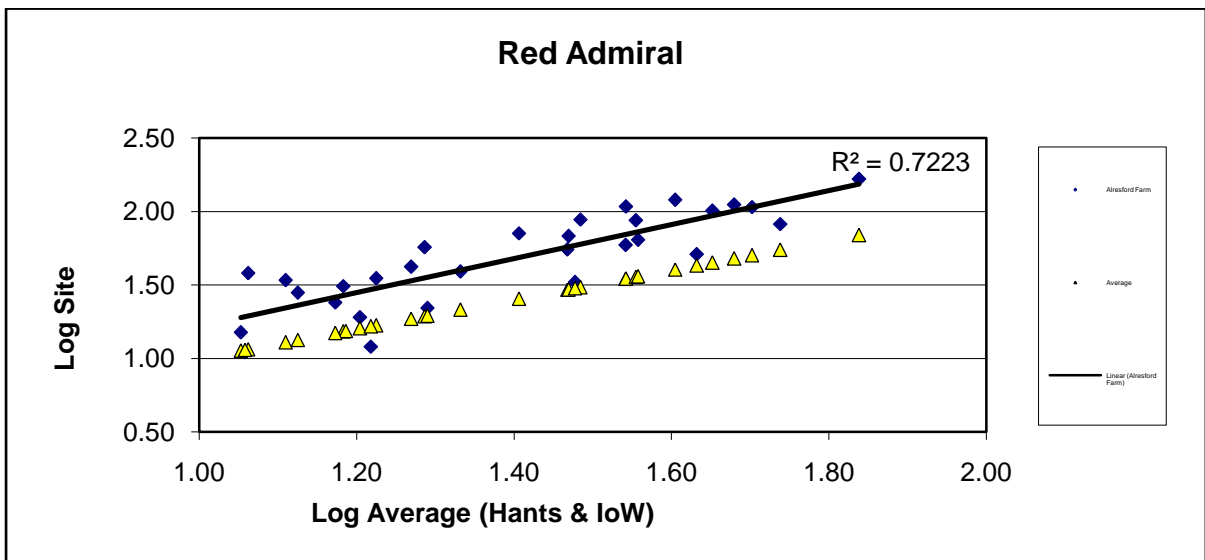

Painted Lady (*Vanessa cardui*)

25 year butterfly species trends for Hampshire & Isle of Wight

Peacock (*Aglais io*)

25 year butterfly species trends for Hampshire & Isle of Wight

Pearl-bordered Fritillary (*Boloria euphrosyne*)

25 year butterfly species trends for Hampshire & Isle of Wight

Purple Emperor (*Apatura iris*)

25 year butterfly species trends for Hampshire & Isle of Wight

Purple Hairstreak (*Favonius quercus*)

25 year butterfly species trends for Hampshire & Isle of Wight

Red Admiral (*Vanessa atalanta*)

25 year butterfly species trends for Hampshire & Isle of Wight

Ringlet (*Aphantopus hyperantus*)

25 year butterfly species trends for Hampshire & Isle of Wight

Silver-spotted Skipper (*Hesperia comma*)