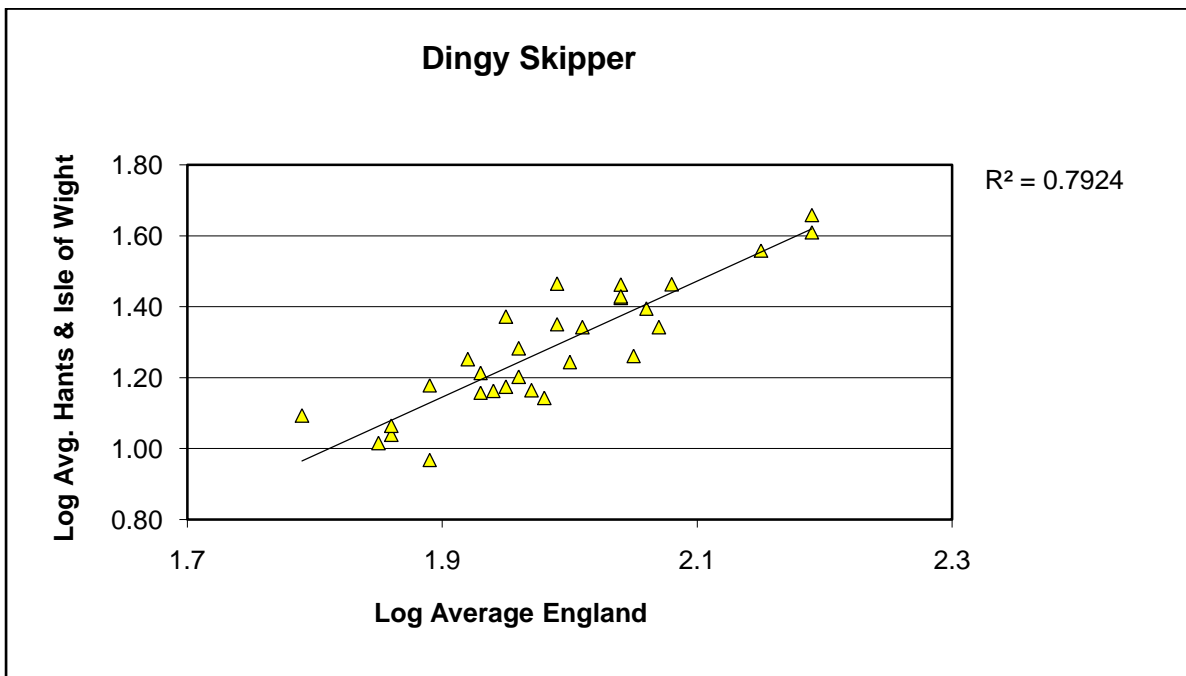

Common Blue (*Polyommatus icarus*)

25 year butterfly species trends for Hampshire & Isle of Wight

Dark Green Fritillary (*Speyeria aglaja*)

25 year butterfly species trends for Hampshire & Isle of Wight

Dingy Skipper (*Erynnis tages*)

25 year butterfly species trends for Hampshire & Isle of Wight

Duke of Burgundy (*Hamearis lucina*)

25 year butterfly species trends for Hampshire & Isle of Wight

Gatekeeper (*Pyronia tithonus*)

25 year butterfly species trends for Hampshire & Isle of Wight