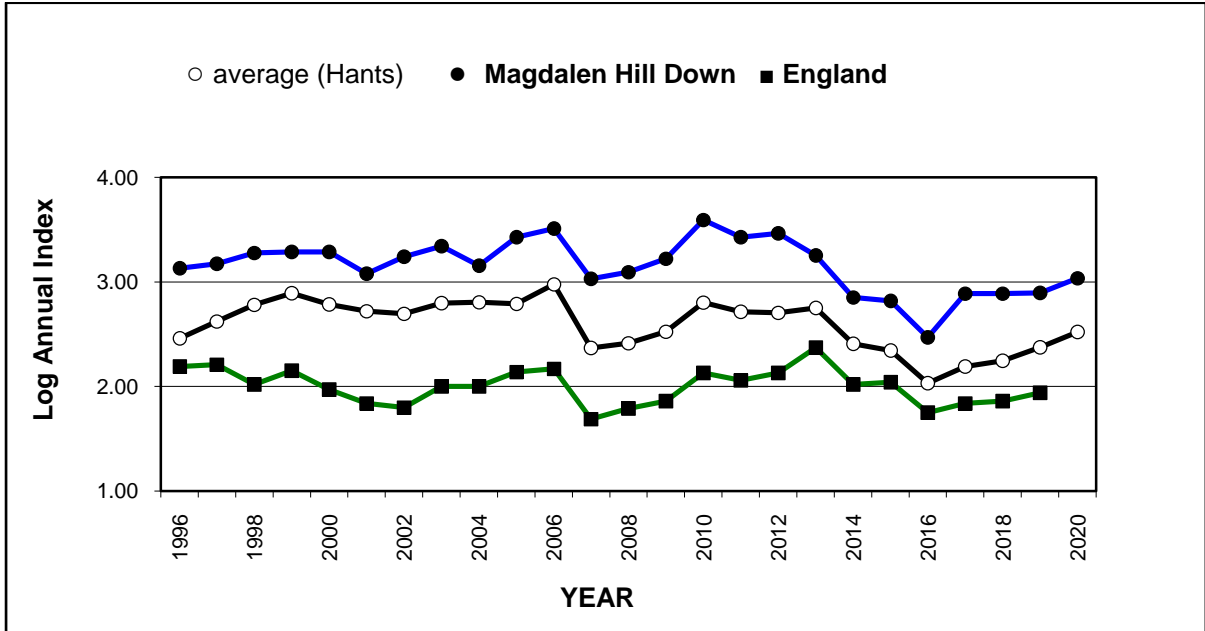

25 year butterfly species trends for Hampshire & Isle of Wight

Adonis Blue (*Polyommatus bellargus*)

25 year butterfly species trends for Hampshire & Isle of Wight

Brimstone (*Gonepteryx rhamni*)

25 year butterfly species trends for Hampshire & Isle of Wight

Brown Argus (*Aricia agestis*)

25 year butterfly species trends for Hampshire & Isle of Wight

Brown Hairstreak (*Thecla betulae*)

25 year butterfly species trends for Hampshire & Isle of Wight

Chalk Hill Blue (*Polyommatus coridon*)

25 year butterfly species trends for Hampshire & Isle of Wight

Clouded Yellow (*Colias croceus*)

25 year butterfly species trends for Hampshire & Isle of Wight

Comma (*Polygonia c-album*)

25 year butterfly species trends for Hampshire & Isle of Wight