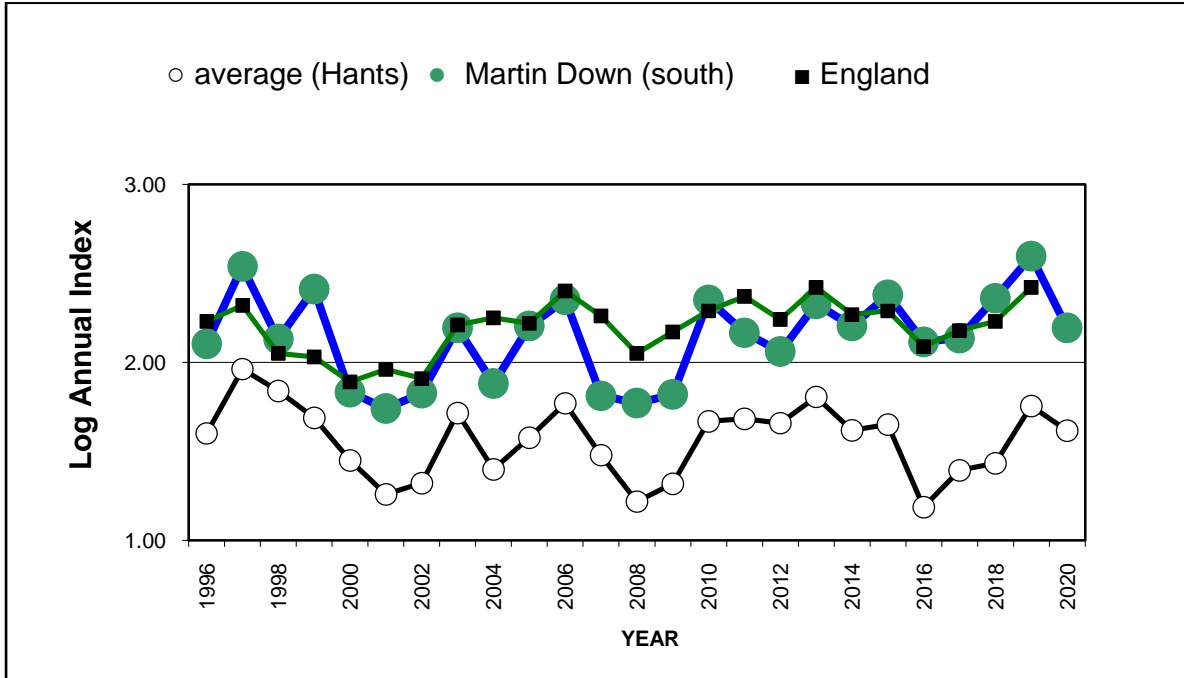

Brown Argus (*Aricia agestis*)

25 year butterfly species trends for Hampshire & Isle of Wight

Brown Hairstreak (*Thecla betulae*)

25 year butterfly species trends for Hampshire & Isle of Wight

Chalk Hill Blue (*Polyommatus coridon*)

25 year butterfly species trends for Hampshire & Isle of Wight

Clouded Yellow (*Colias croceus*)

25 year butterfly species trends for Hampshire & Isle of Wight

Comma (*Polygonia c-album*)

25 year butterfly species trends for Hampshire & Isle of Wight

Common Blue (*Polyommatus icarus*)

25 year butterfly species trends for Hampshire & Isle of Wight

Dark Green Fritillary (*Speyeria aglaja*)

25 year butterfly species trends for Hampshire & Isle of Wight

Dingy Skipper (*Erynnis tages*)