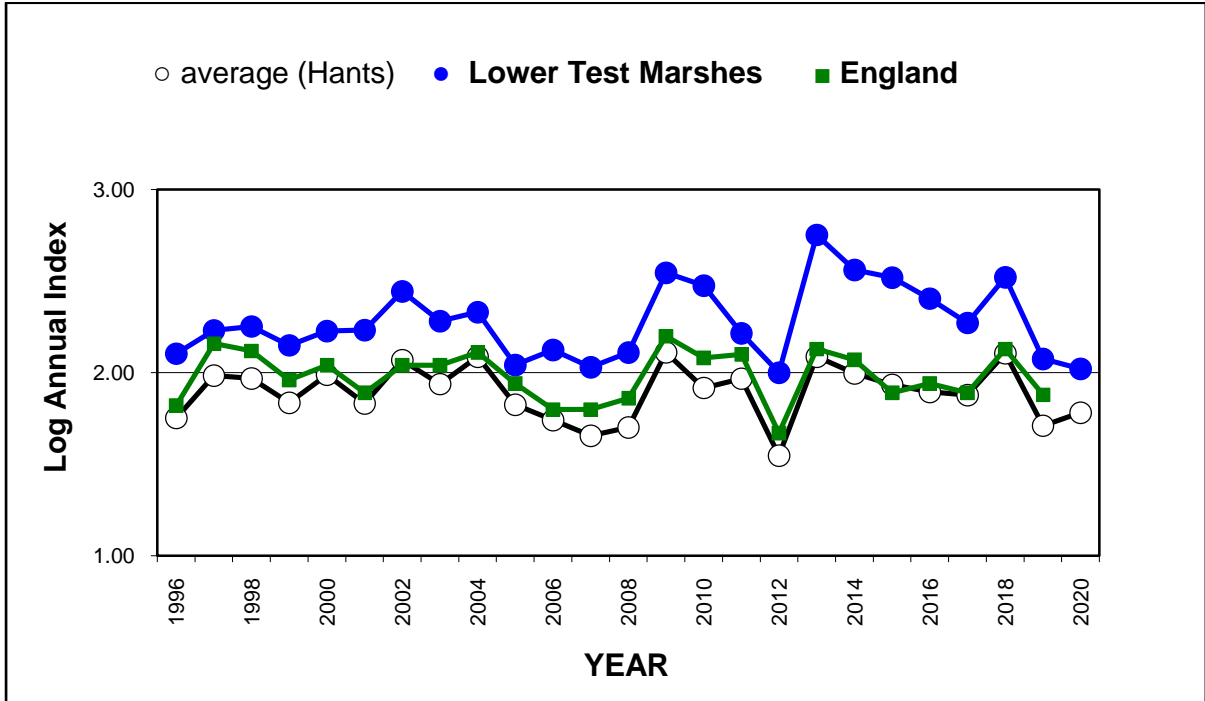

25 year butterfly species trends for Hampshire & Isle of Wight

Duke of Burgundy (*Hamearis lucina*)

25 year butterfly species trends for Hampshire & Isle of Wight

Gatekeeper (*Pyronia tithonus*)

25 year butterfly species trends for Hampshire & Isle of Wight

Glanville Fritillary (*Melitaea cinxia*)

25 year butterfly species trends for Hampshire & Isle of Wight

Grayling (*Hipparchia semele*)

25 year butterfly species trends for Hampshire & Isle of Wight

Green Hairstreak (*Callophrys rubi*)

25 year butterfly species trends for Hampshire & Isle of Wight

Green-veined White (*Pieris napi*)

25 year butterfly species trends for Hampshire & Isle of Wight

Grizzled Skipper (*Pyrgus malvae*)

25 year butterfly species trends for Hampshire & Isle of Wight

Holly Blue (*Celastrina argiolus*)

25 year butterfly species trends for Hampshire & Isle of Wight

Large Skipper (*Ochlodes sylvanus*)

25 year butterfly species trends for Hampshire & Isle of Wight

Large White (*Pieris brassicae*)