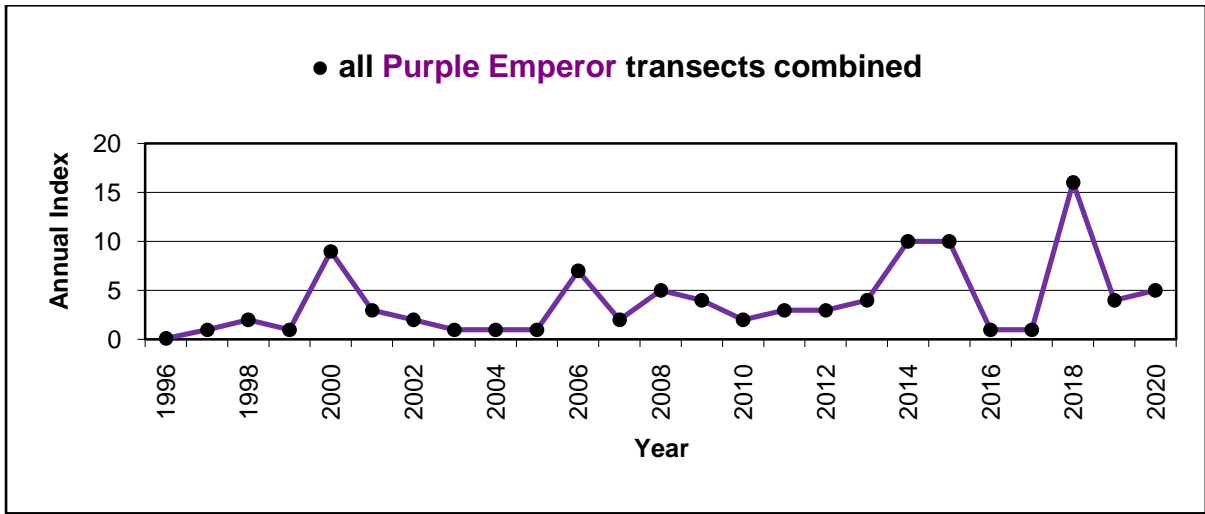

25 year butterfly species trends for Hampshire & Isle of Wight

Meadow Brown (*Maniola jurtina*)

25 year butterfly species trends for Hampshire & Isle of Wight

Orange Tip (*Anthocharis cardamines*)

25 year butterfly species trends for Hampshire & Isle of Wight

Painted Lady (*Vanessa cardui*)

25 year butterfly species trends for Hampshire & Isle of Wight

Peacock (*Aglais io*)

25 year butterfly species trends for Hampshire & Isle of Wight

Pearl-bordered Fritillary (*Boloria euphrosyne*)

25 year butterfly species trends for Hampshire & Isle of Wight

Purple Emperor (*Apatura iris*)

25 year butterfly species trends for Hampshire & Isle of Wight

Purple Hairstreak (*Favonius quercus*)

25 year butterfly species trends for Hampshire & Isle of Wight

Red Admiral (*Vanessa atalanta*)

25 year butterfly species trends for Hampshire & Isle of Wight

Ringlet (*Aphantopus hyperantus*)

25 year butterfly species trends for Hampshire & Isle of Wight

Silver-spotted Skipper (*Hesperia comma*)