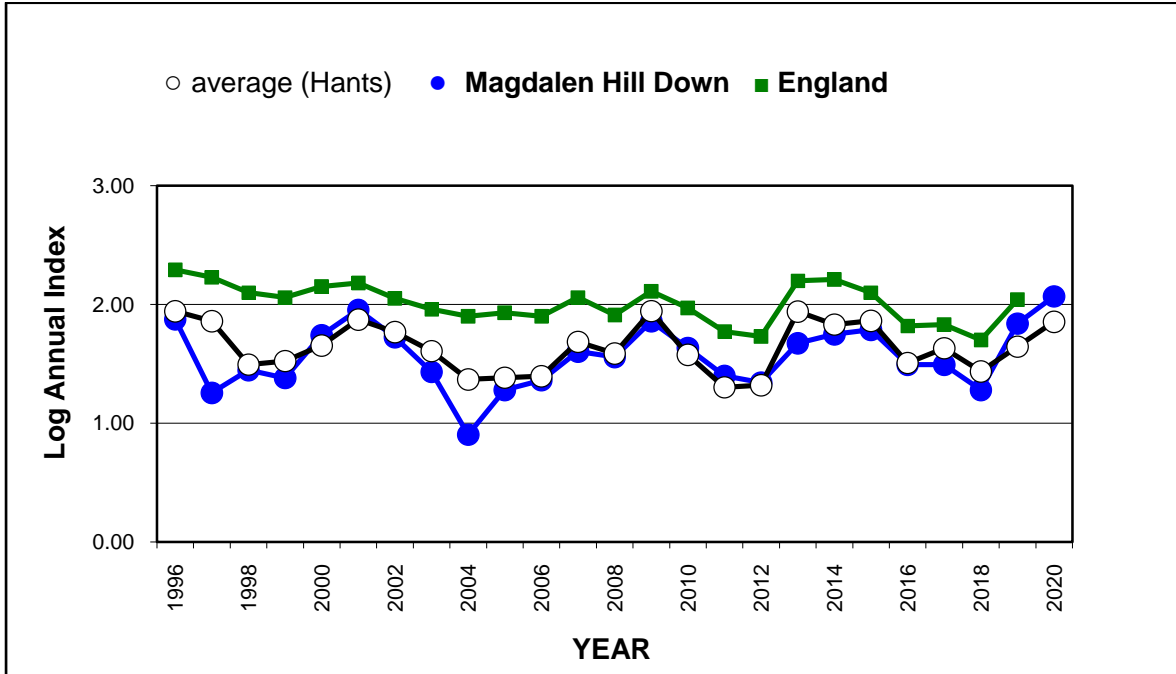

Holly Blue (*Celastrina argiolus*)

25 year butterfly species trends for Hampshire & Isle of Wight

Large Skipper (*Ochlodes sylvanus*)

25 year butterfly species trends for Hampshire & Isle of Wight

Large White (*Pieris brassicae*)

25 year butterfly species trends for Hampshire & Isle of Wight

Marbled White (*Melanargia galathea*)

25 year butterfly species trends for Hampshire & Isle of Wight

Marsh Fritillary (*Euphydryas aurinia*)

25 year butterfly species trends for Hampshire & Isle of Wight

Meadow Brown (*Maniola jurtina*)

25 year butterfly species trends for Hampshire & Isle of Wight

Orange Tip (*Anthocharis cardamines*)

25 year butterfly species trends for Hampshire & Isle of Wight

Painted Lady (*Vanessa cardui*)

25 year butterfly species trends for Hampshire & Isle of Wight

Peacock (*Aglais io*)

25 year butterfly species trends for Hampshire & Isle of Wight

Pearl-bordered Fritillary (*Boloria euphrosyne*)