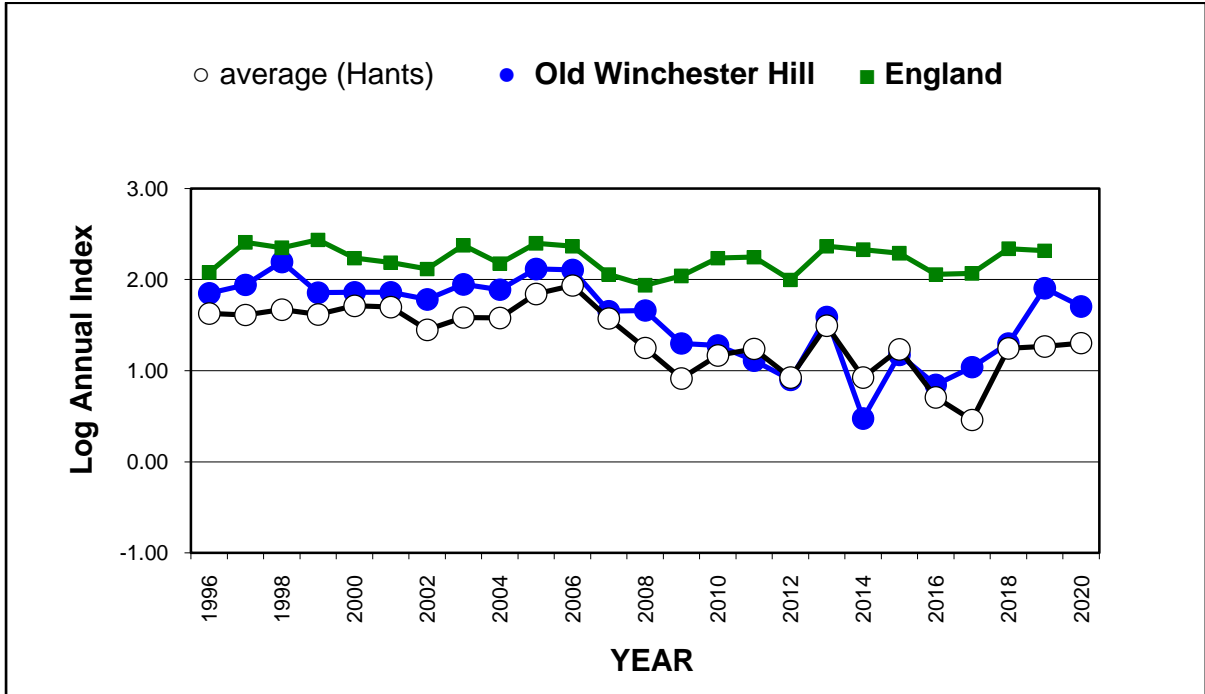

Painted Lady (*Vanessa cardui*)

25 year butterfly species trends for Hampshire & Isle of Wight

Peacock (*Aglais io*)

25 year butterfly species trends for Hampshire & Isle of Wight

Pearl-bordered Fritillary (*Boloria euphrosyne*)

25 year butterfly species trends for Hampshire & Isle of Wight

Purple Emperor (*Apatura iris*)

25 year butterfly species trends for Hampshire & Isle of Wight

Purple Hairstreak (*Favonius quercus*)

25 year butterfly species trends for Hampshire & Isle of Wight

Red Admiral (*Vanessa atalanta*)

25 year butterfly species trends for Hampshire & Isle of Wight

Ringlet (*Aphantopus hyperantus*)

25 year butterfly species trends for Hampshire & Isle of Wight

Silver-spotted Skipper (*Hesperia comma*)

25 year butterfly species trends for Hampshire & Isle of Wight

Silver-studded Blue (*Plebejus argus*)

25 year butterfly species trends for Hampshire & Isle of Wight

Silver-washed Fritillary (*Argynnis paphia*)