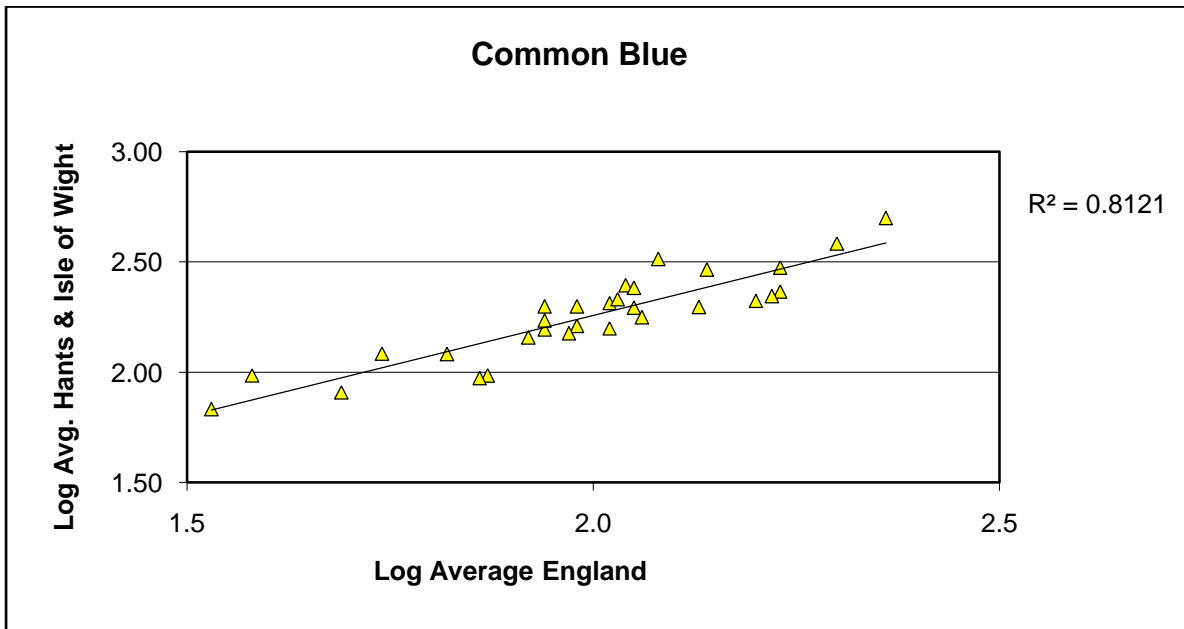

Brown Argus (*Aricia agestis*)

25 year butterfly species trends for Hampshire & Isle of Wight

Brown Hairstreak (*Thecla betulae*)

25 year butterfly species trends for Hampshire & Isle of Wight

Chalk Hill Blue (*Polyommatus coridon*)

25 year butterfly species trends for Hampshire & Isle of Wight

Clouded Yellow (*Colias croceus*)

25 year butterfly species trends for Hampshire & Isle of Wight

Comma (*Polygonia c-album*)

25 year butterfly species trends for Hampshire & Isle of Wight

Common Blue (*Polyommatus icarus*)

25 year butterfly species trends for Hampshire & Isle of Wight

Dark Green Fritillary (*Speyeria aglaja*)

25 year butterfly species trends for Hampshire & Isle of Wight

Dingy Skipper (*Erynnis tages*)