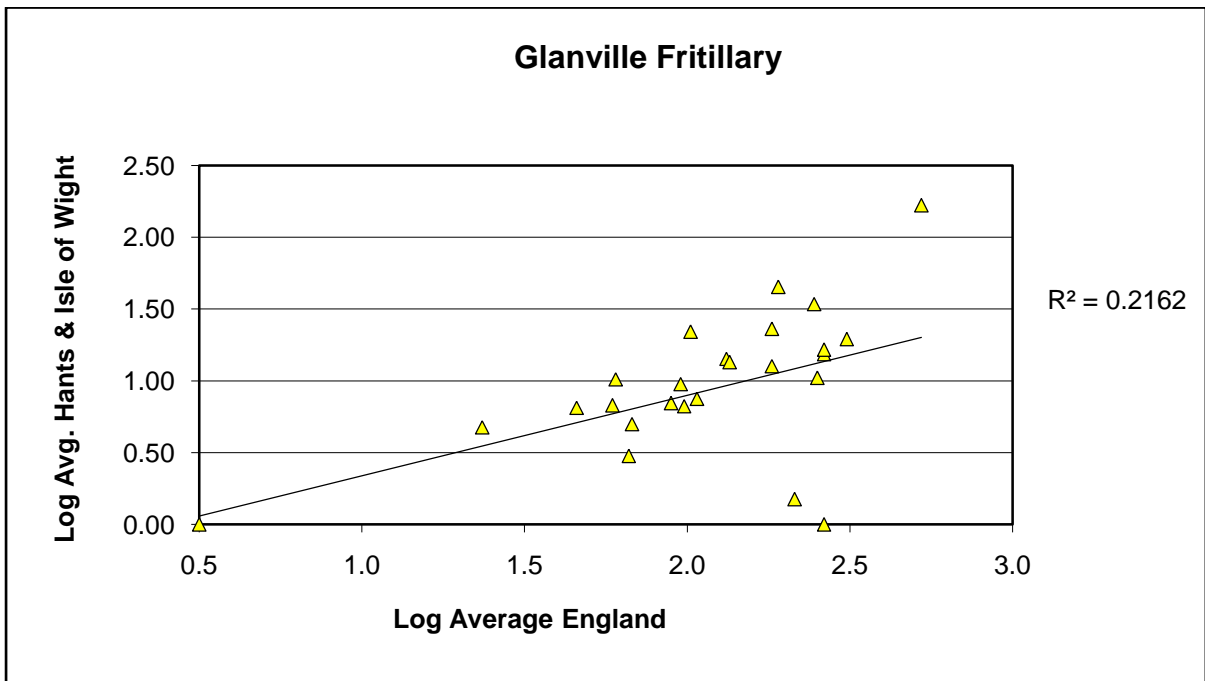

Common Blue (*Polyommatus icarus*)

25 year butterfly species trends for Hampshire & Isle of Wight

Dark Green Fritillary (*Speyeria aglaja*)

25 year butterfly species trends for Hampshire & Isle of Wight

Dingy Skipper (*Erynnis tages*)

25 year butterfly species trends for Hampshire & Isle of Wight

Duke of Burgundy (*Hamearis lucina*)

25 year butterfly species trends for Hampshire & Isle of Wight

Gatekeeper (*Pyronia tithonus*)

25 year butterfly species trends for Hampshire & Isle of Wight

Glanville Fritillary (*Melitaea cinxia*)

25 year butterfly species trends for Hampshire & Isle of Wight

Grayling (*Hipparchia semele*)

25 year butterfly species trends for Hampshire & Isle of Wight

Green Hairstreak (*Callophrys rubi*)