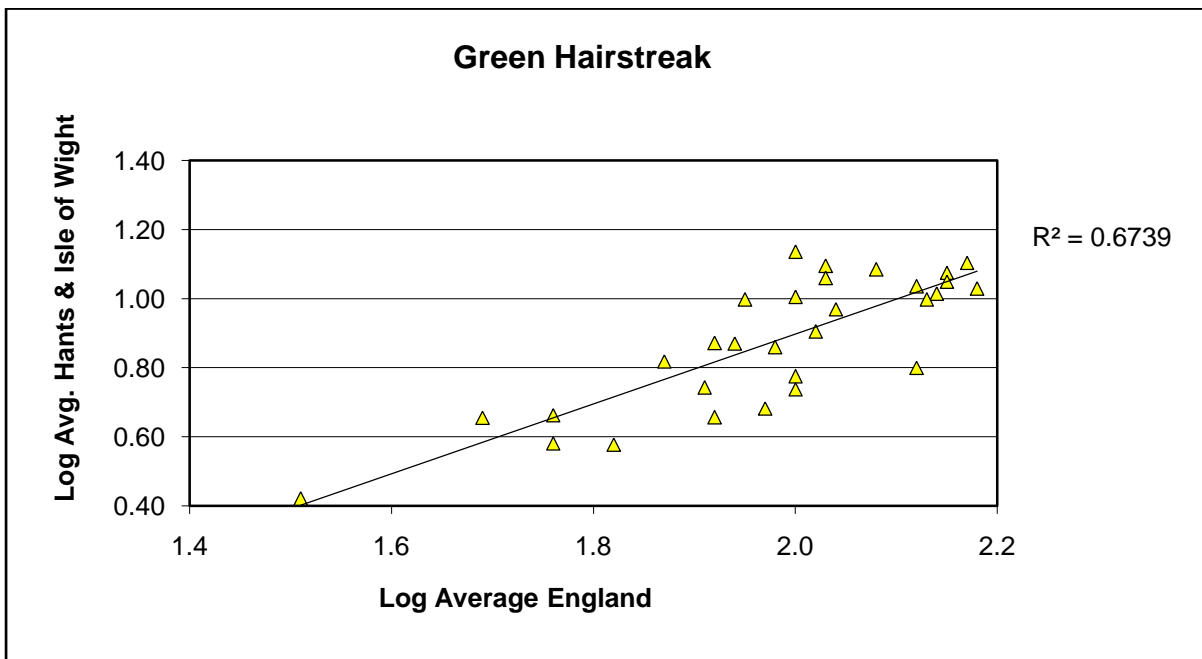

25 year butterfly species trends for Hampshire & Isle of Wight

Duke of Burgundy (*Hamearis lucina*)

25 year butterfly species trends for Hampshire & Isle of Wight

Gatekeeper (*Pyronia tithonus*)

25 year butterfly species trends for Hampshire & Isle of Wight

Glanville Fritillary (*Melitaea cinxia*)

25 year butterfly species trends for Hampshire & Isle of Wight

Grayling (*Hipparchia semele*)

25 year butterfly species trends for Hampshire & Isle of Wight

Green Hairstreak (*Callophrys rubi*)

25 year butterfly species trends for Hampshire & Isle of Wight

Green-veined White (*Pieris napi*)

25 year butterfly species trends for Hampshire & Isle of Wight

Grizzled Skipper (*Pyrgus malvae*)

25 year butterfly species trends for Hampshire & Isle of Wight

Holly Blue (*Celastrina argiolus*)

25 year butterfly species trends for Hampshire & Isle of Wight

Large Skipper (*Ochlodes sylvanus*)

25 year butterfly species trends for Hampshire & Isle of Wight

Large White (*Pieris brassicae*)