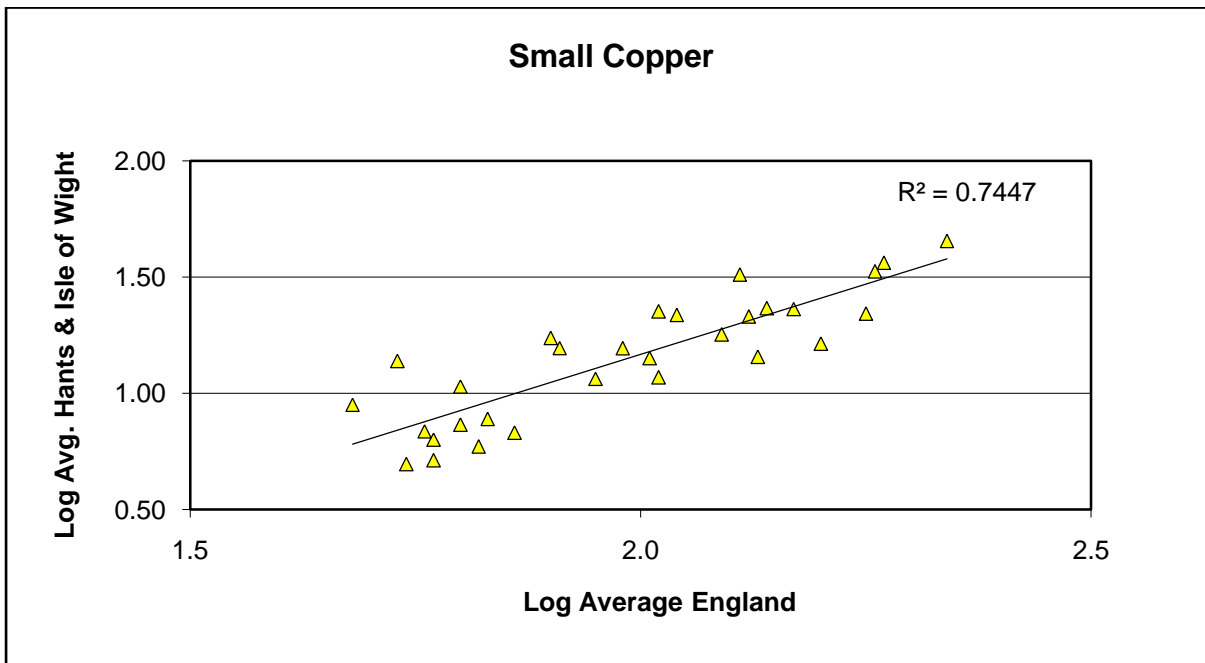

25 year butterfly species trends for Hampshire & Isle of Wight

Silver-studded Blue (*Plebejus argus*)

25 year butterfly species trends for Hampshire & Isle of Wight

Silver-washed Fritillary (*Argynnis paphia*)

25 year butterfly species trends for Hampshire & Isle of Wight

Small Blue (*Cupido minimus*)

25 year butterfly species trends for Hampshire & Isle of Wight

Small Copper (*Lycaena phlaeas*)

25 year butterfly species trends for Hampshire & Isle of Wight

Small Heath (*Coenonympha pamphilus*)

25 year butterfly species trends for Hampshire & Isle of Wight

Small Pearl-bordered Fritillary (*Boloria selene*)

25 year butterfly species trends for Hampshire & Isle of Wight

Small Skipper (*Thymelicus sylvestris*) + Essex Skipper (*Thymelicus lineola*)

25 year butterfly species trends for Hampshire & Isle of Wight

Small Tortoiseshell (*Aglais urticae*)

25 year butterfly species trends for Hampshire & Isle of Wight