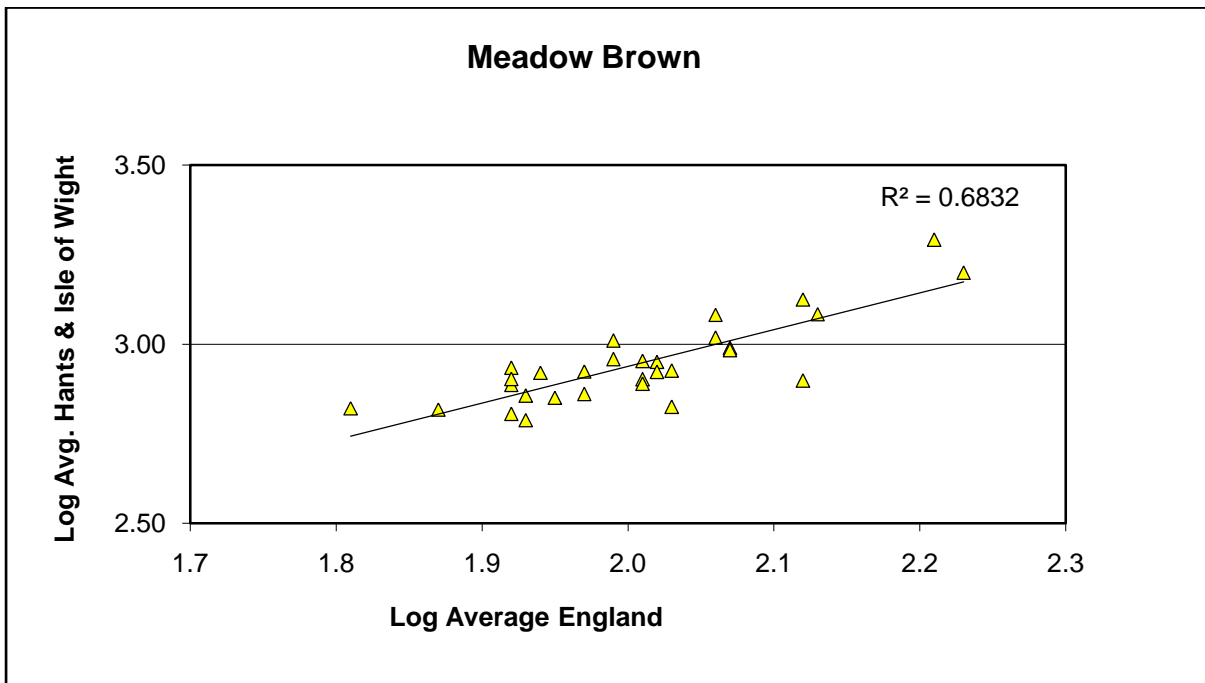

25 year butterfly species trends for Hampshire & Isle of Wight

Green-veined White (*Pieris napi*)

25 year butterfly species trends for Hampshire & Isle of Wight

Grizzled Skipper (*Pyrgus malvae*)

25 year butterfly species trends for Hampshire & Isle of Wight

Holly Blue (*Celastrina argiolus*)

25 year butterfly species trends for Hampshire & Isle of Wight

Large Skipper (*Ochlodes sylvanus*)

25 year butterfly species trends for Hampshire & Isle of Wight

Large White (*Pieris brassicae*)

25 year butterfly species trends for Hampshire & Isle of Wight

Marbled White (*Melanargia galathea*)

25 year butterfly species trends for Hampshire & Isle of Wight

Marsh Fritillary (*Euphydryas aurinia*)

25 year butterfly species trends for Hampshire & Isle of Wight

Meadow Brown (*Maniola jurtina*)

25 year butterfly species trends for Hampshire & Isle of Wight

Orange Tip (*Anthocharis cardamines*)

25 year butterfly species trends for Hampshire & Isle of Wight