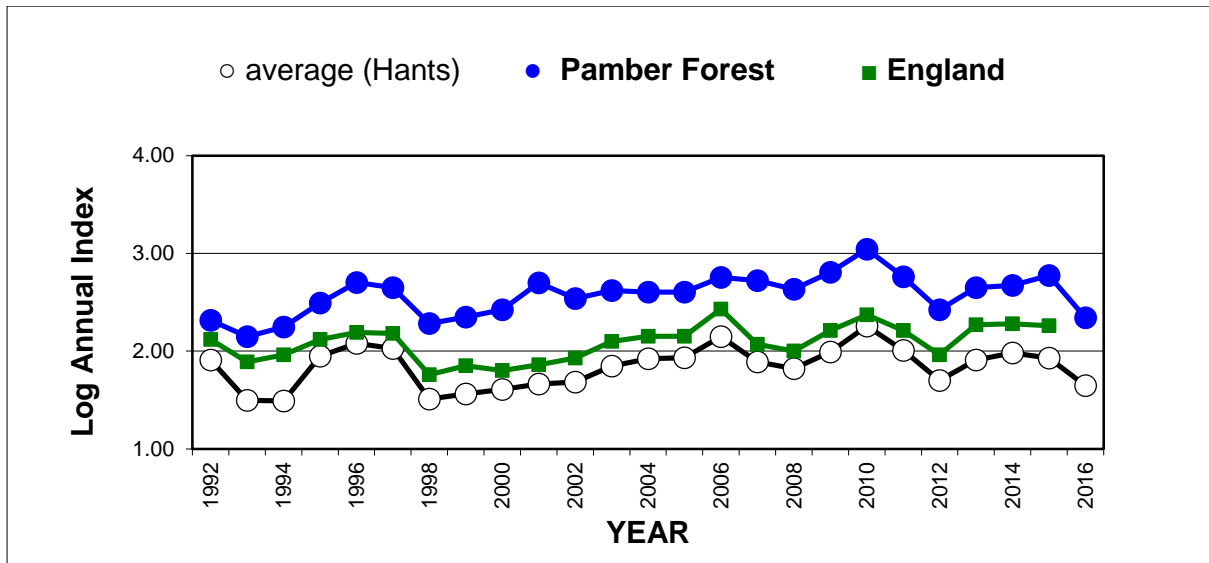

25 year butterfly species trends for Hampshire & Isle of Wight

Silver-washed Fritillary