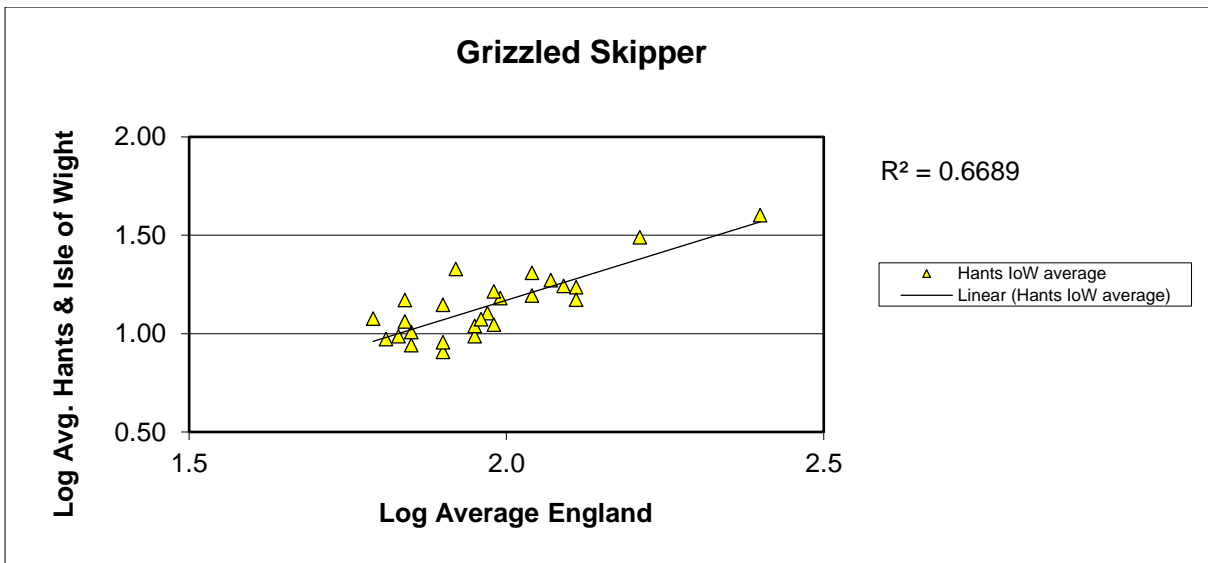

25 year butterfly species trends for Hampshire & Isle of Wight

Grizzled Skipper