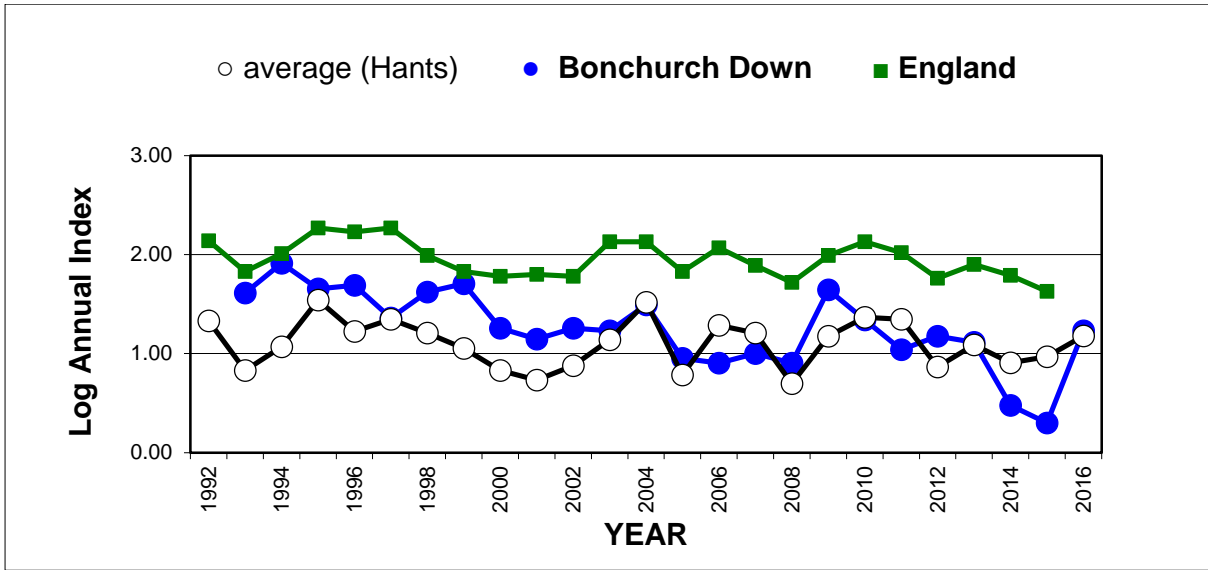

25 year butterfly species trends for Hampshire & Isle of Wight

Small Copper