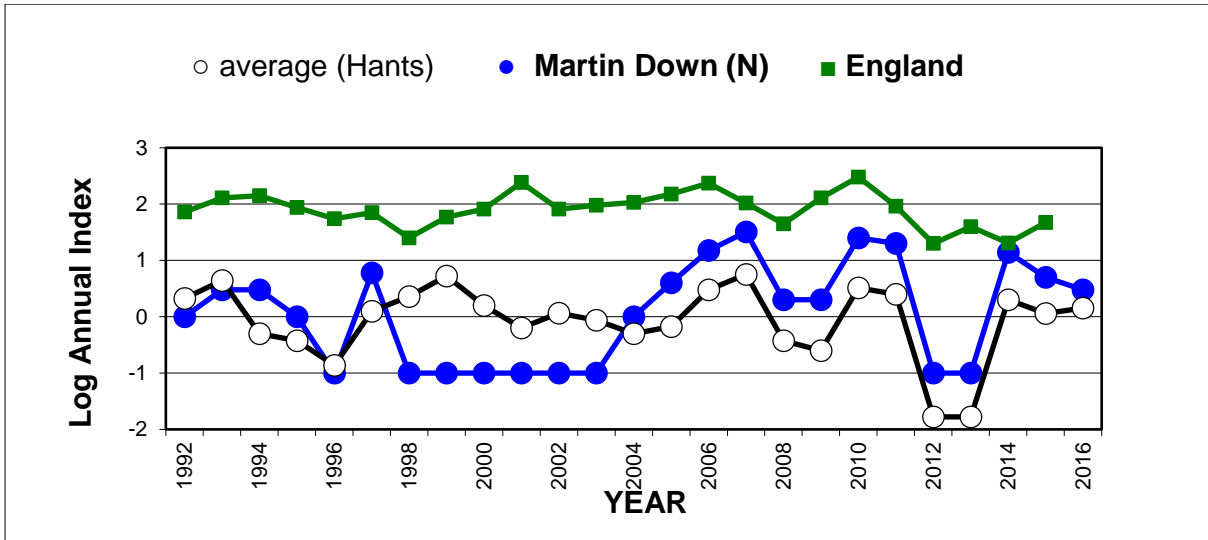

25 year butterfly species trends for Hampshire & Isle of Wight

Marsh Fritillary