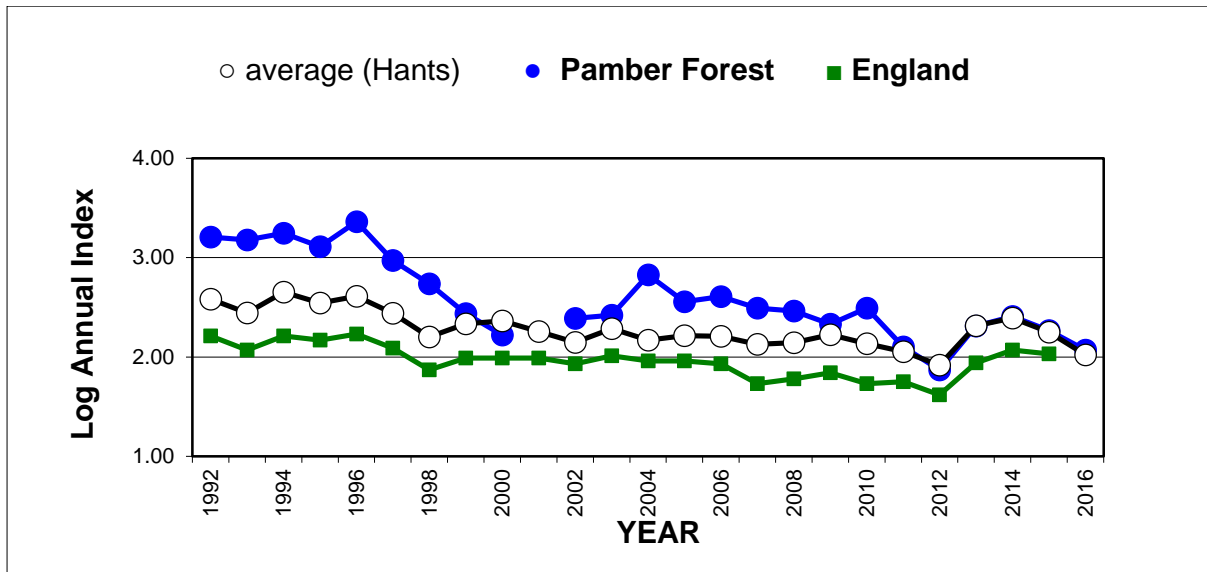

25 year butterfly species trends for Hampshire & Isle of Wight

Small Skipper (+ Essex Skipper)