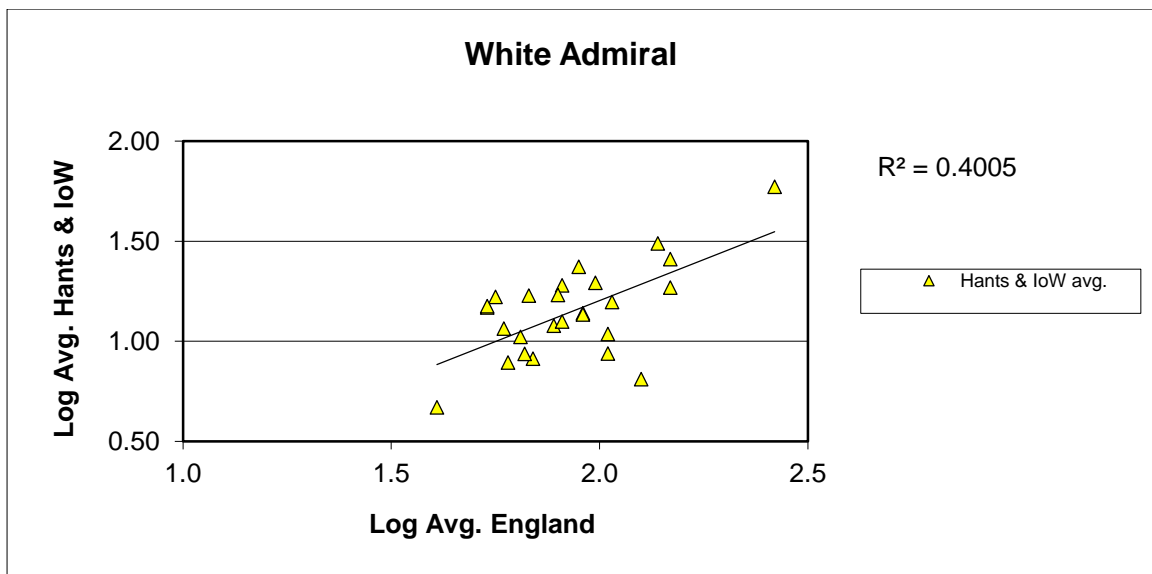

25 year butterfly species trends for Hampshire & Isle of Wight

White Admiral