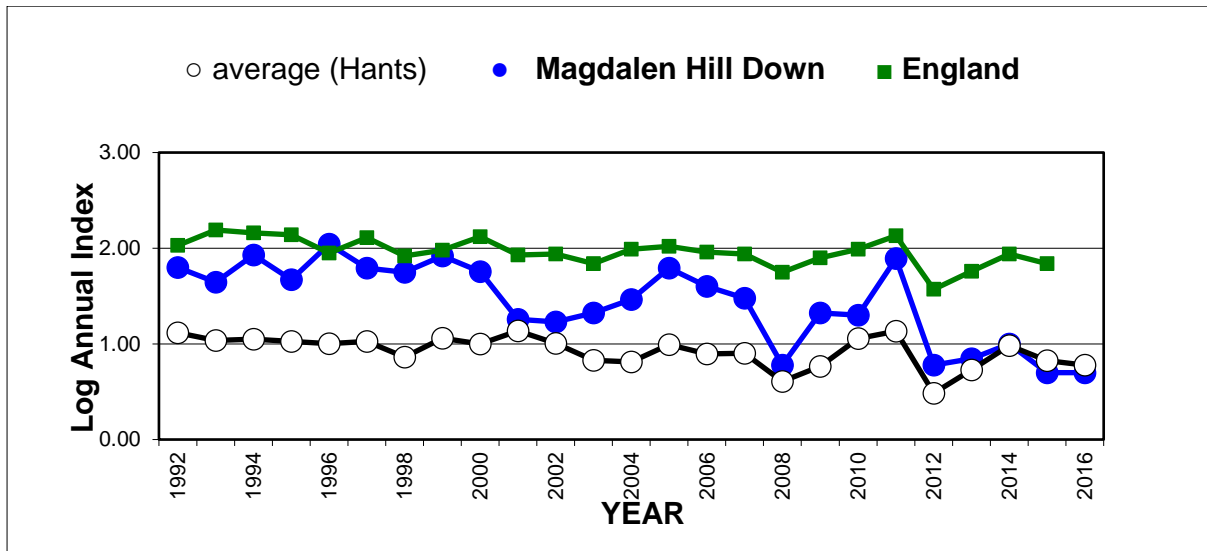

25 year butterfly species trends for Hampshire & Isle of Wight

Green Hairstreak