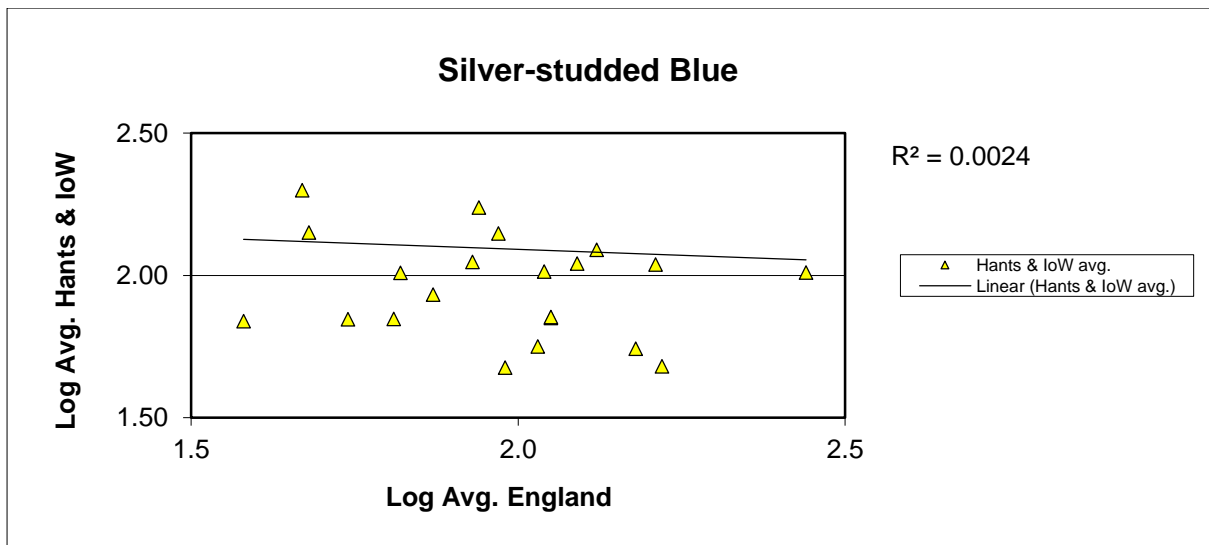

25 year butterfly species trends for Hampshire & Isle of Wight

Silver-studded Blue