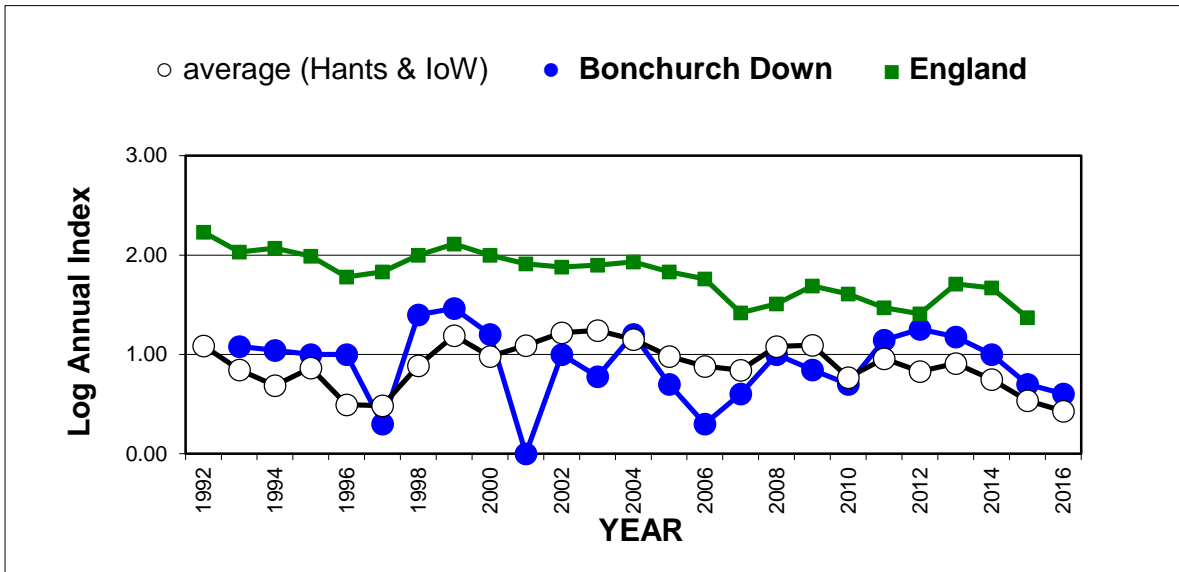

25 year butterfly species trends for Hampshire & Isle of Wight

Wall