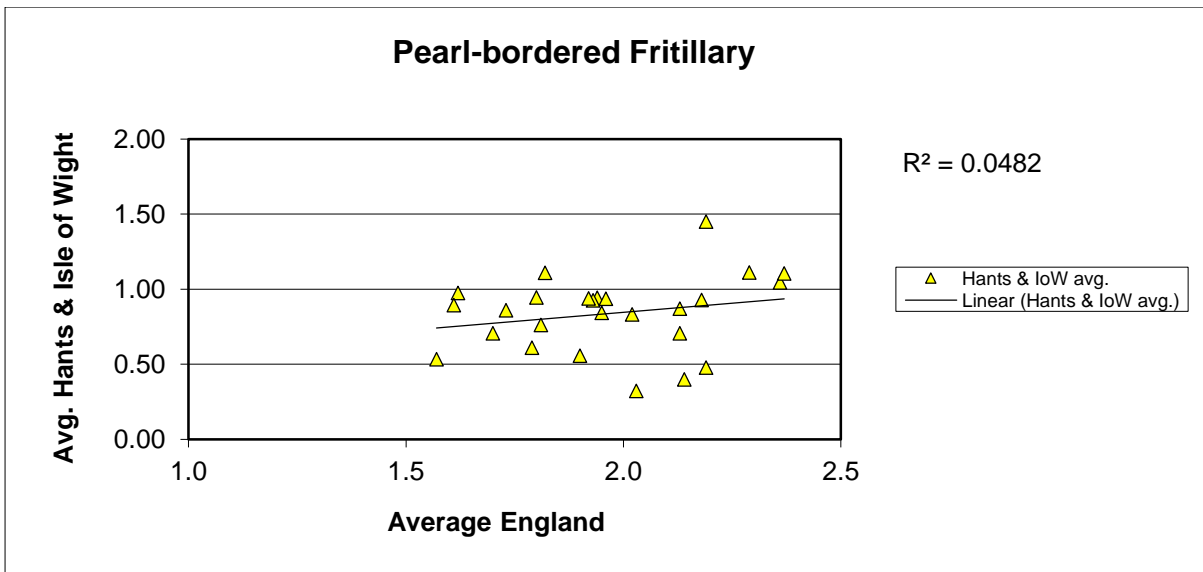

25 year butterfly species trends for Hampshire & Isle of Wight

Pearl-bordered Fritillary