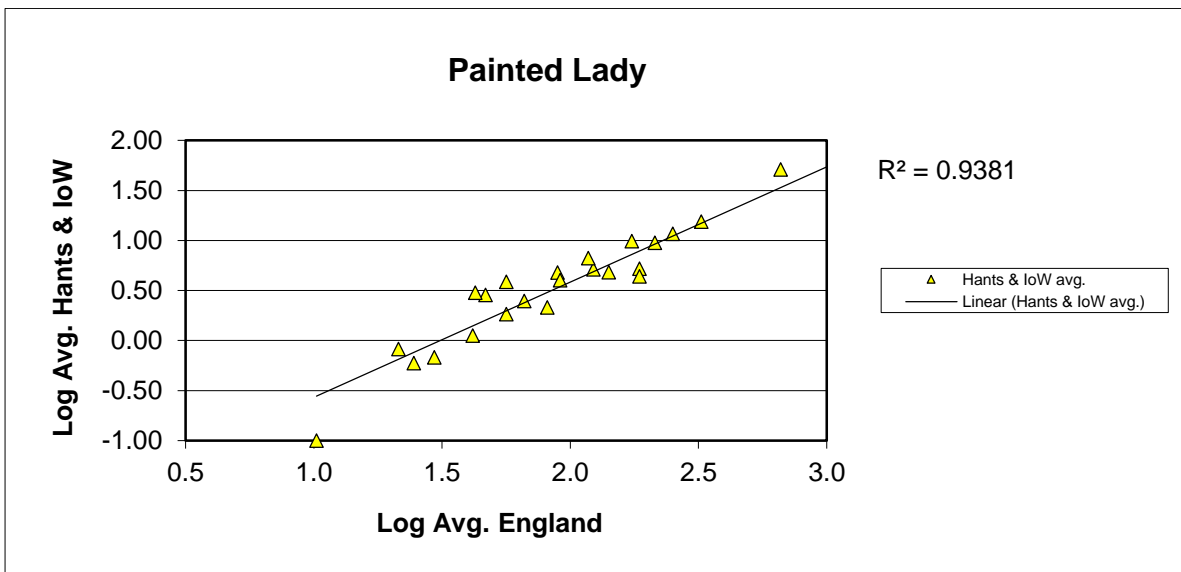

25 year butterfly species trends for Hampshire & Isle of Wight

Painted Lady