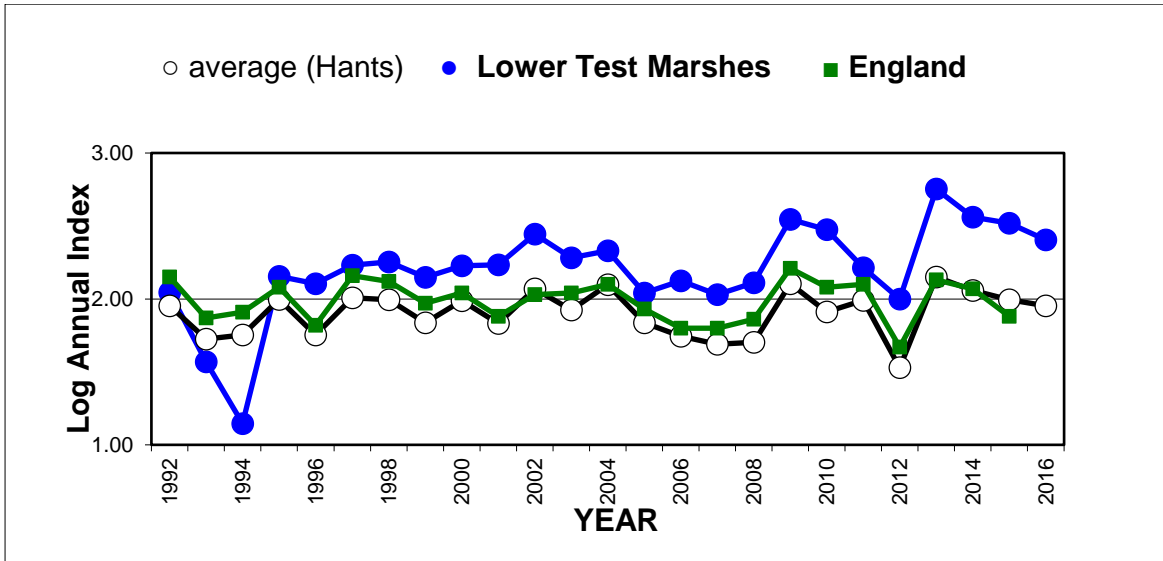

25 year butterfly species trends for Hampshire & Isle of Wight

Green-veined White