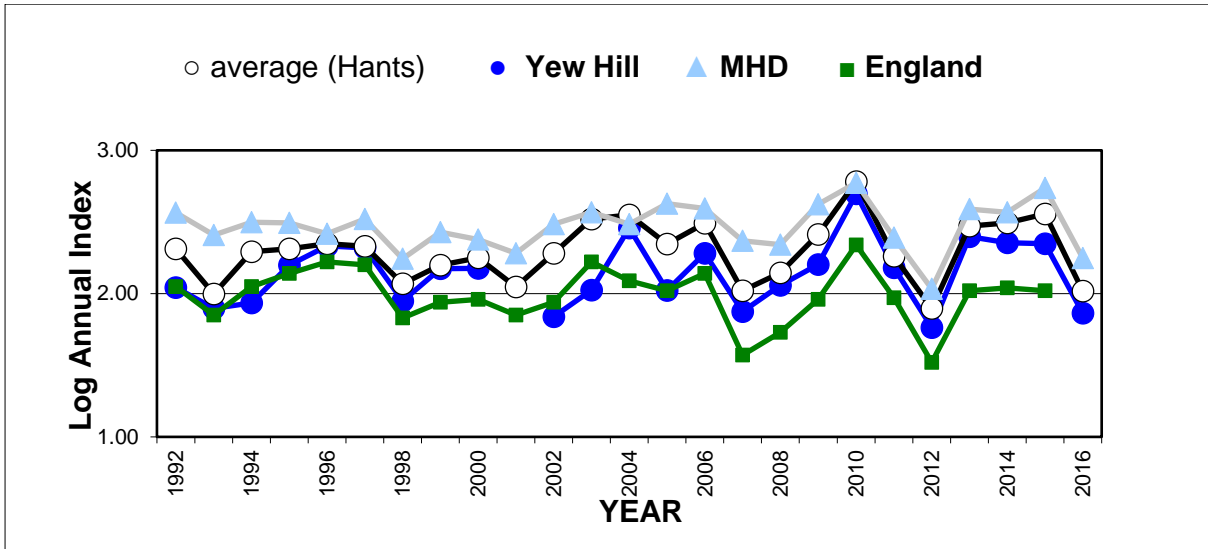

25 year butterfly species trends for Hampshire & Isle of Wight

Common Blue