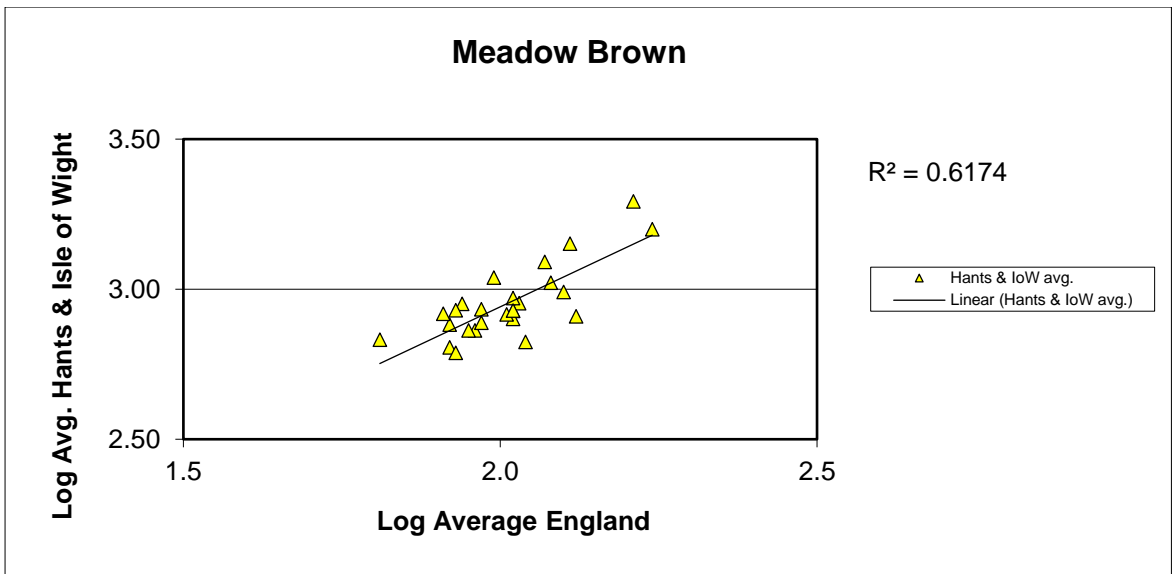

25 year butterfly species trends for Hampshire & Isle of Wight

Meadow Brown