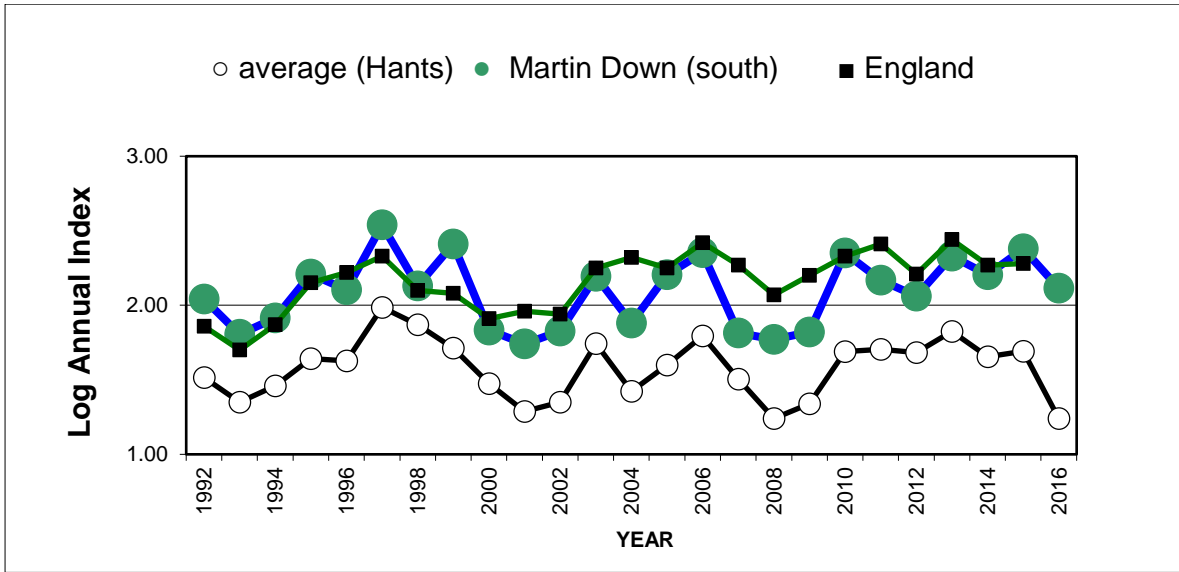

25 year butterfly species trends for Hampshire & Isle of Wight

Dark Green Fritillary