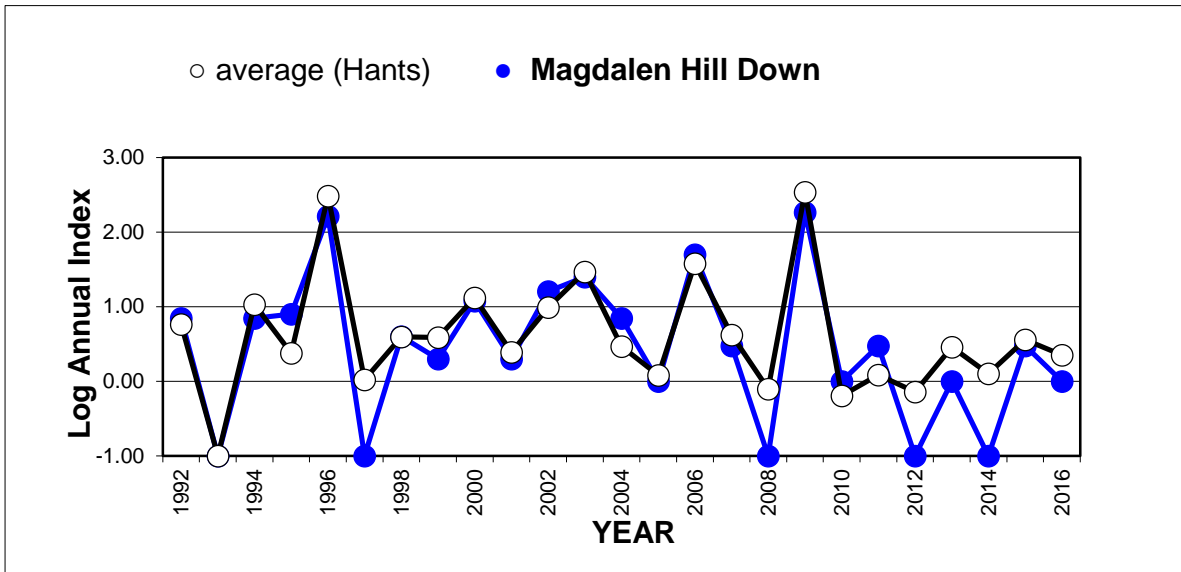

25 year butterfly species trends for Hampshire & Isle of Wight

Painted Lady