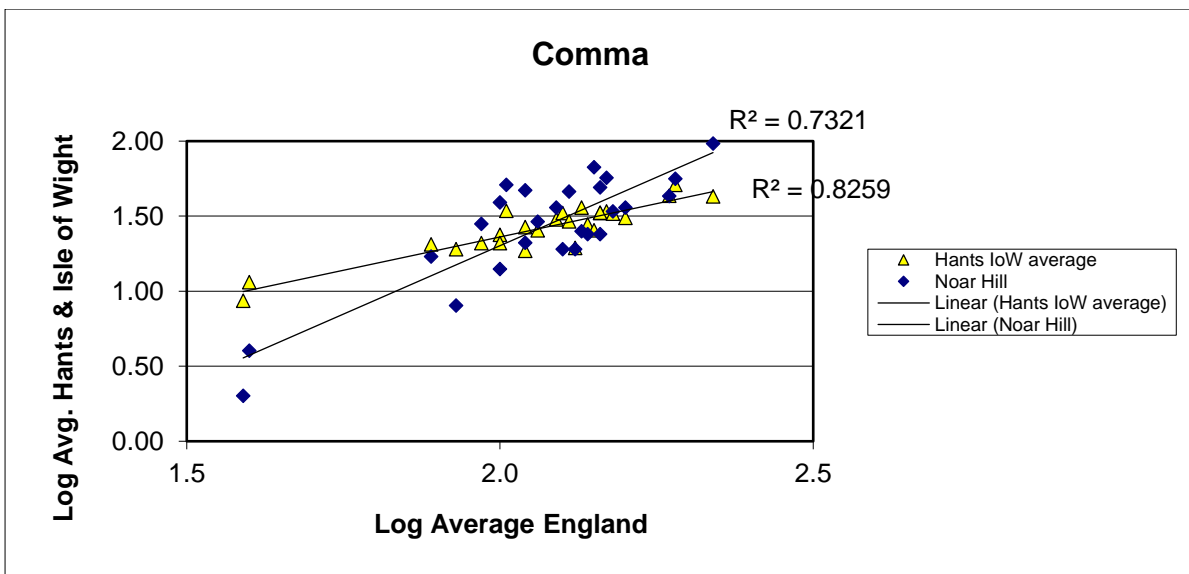

25 year butterfly species trends for Hampshire & Isle of Wight

Comma