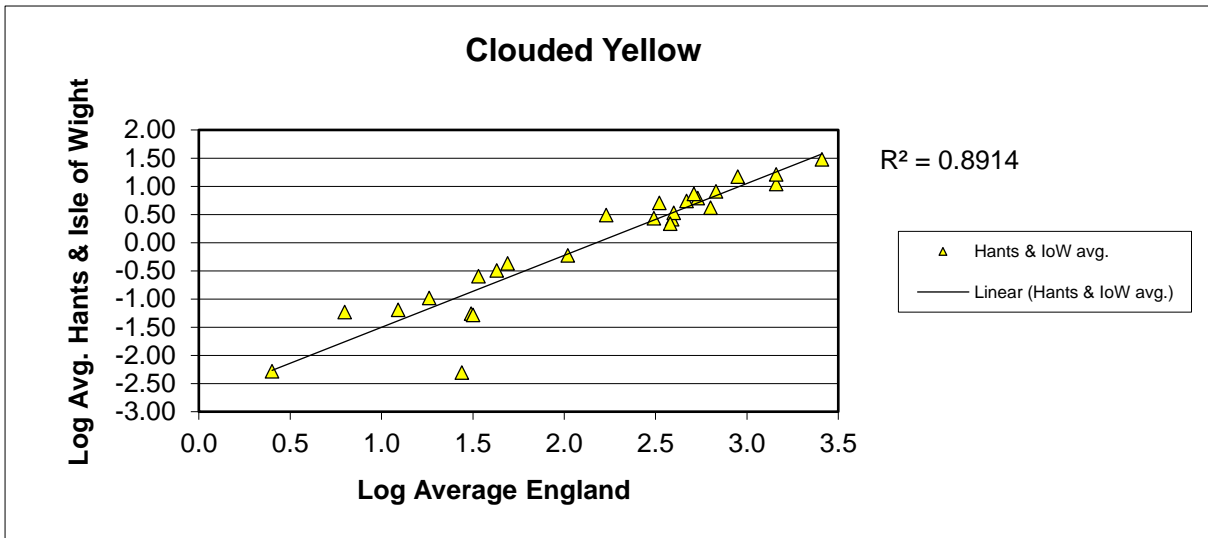

25 year butterfly species trends for Hampshire & Isle of Wight

Clouded Yellow