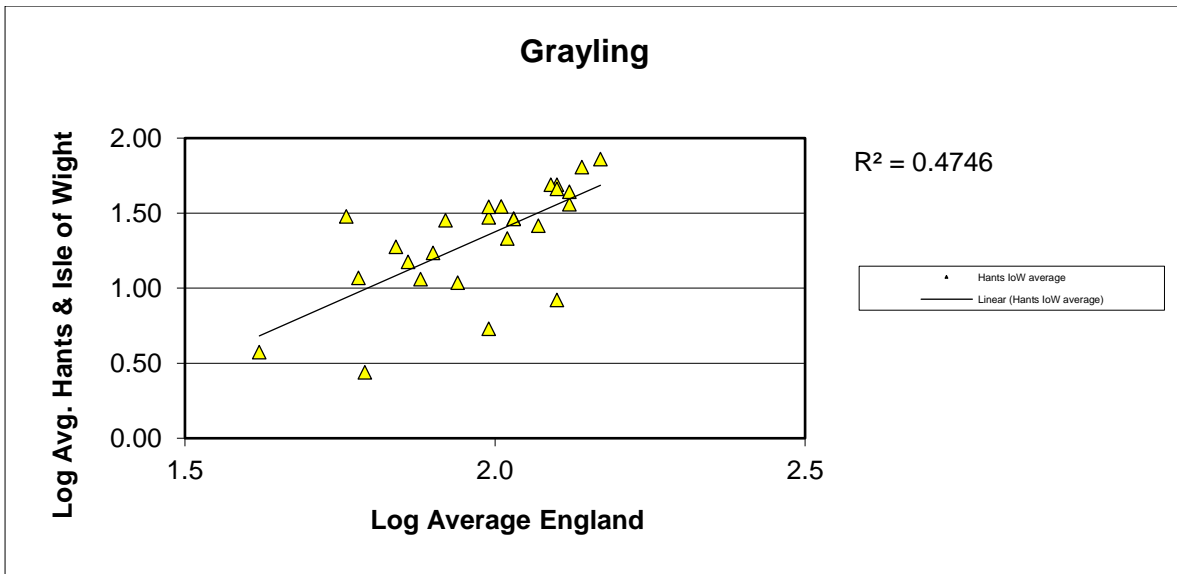

25 year butterfly species trends for Hampshire & Isle of Wight

Grayling