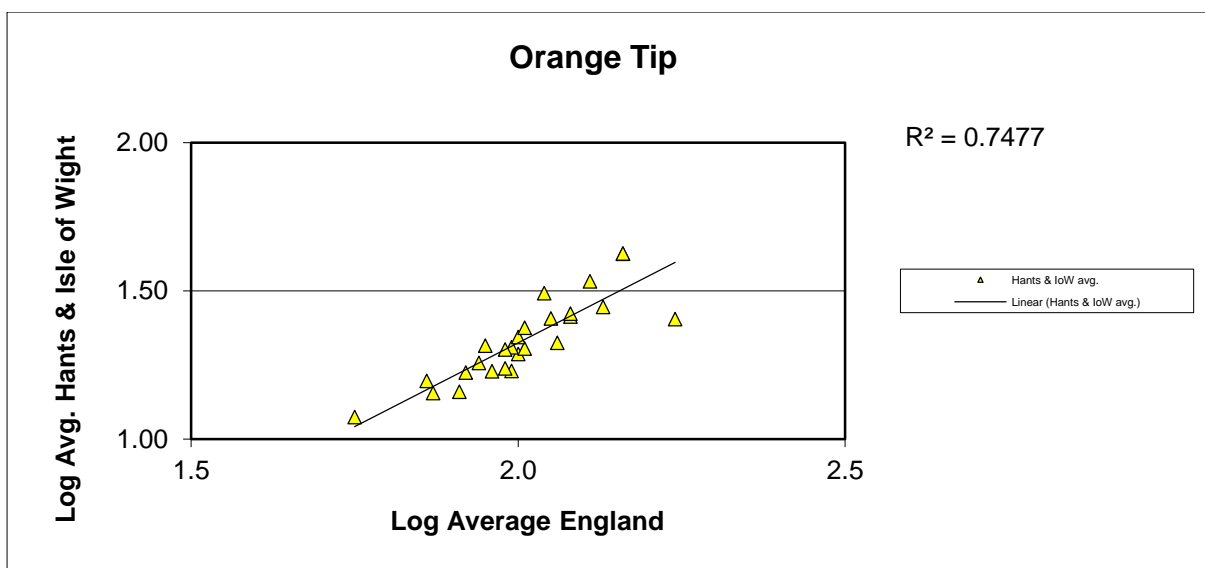

25 year butterfly species trends for Hampshire & Isle of Wight

Orange Tip