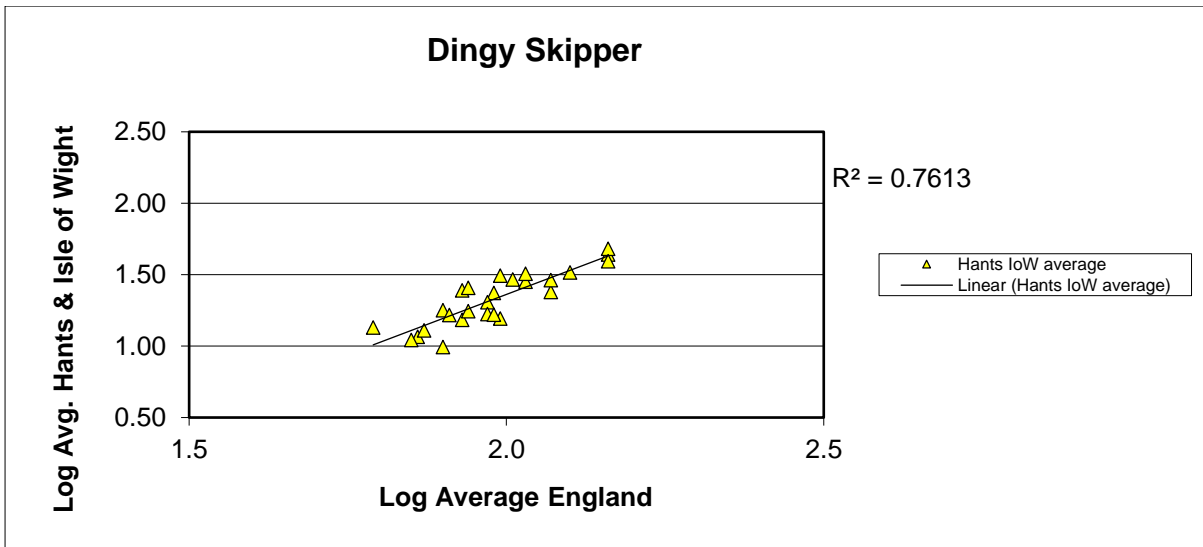

25 year butterfly species trends for Hampshire & Isle of Wight

Dingy Skipper