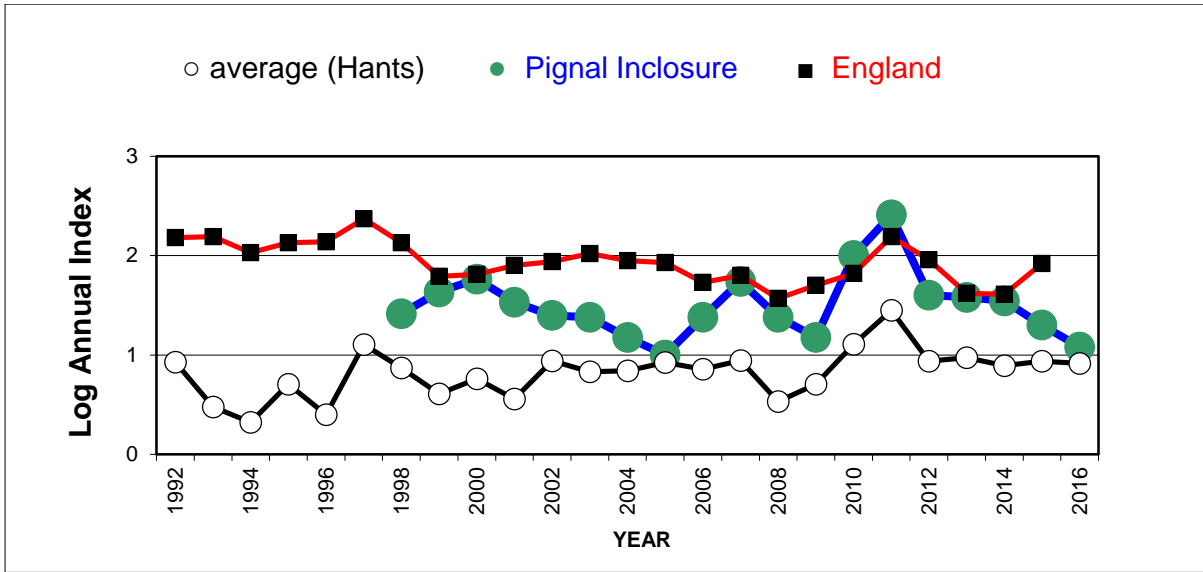

25 year butterfly species trends for Hampshire & Isle of Wight

Pearl-bordered Fritillary