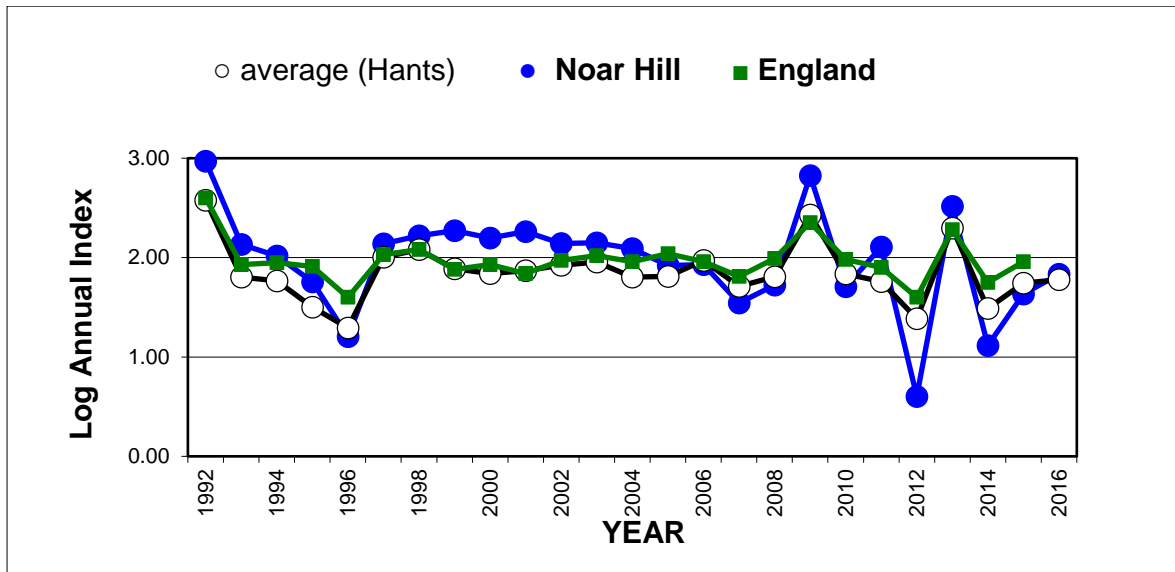

25 year butterfly species trends for Hampshire & Isle of Wight

Large White