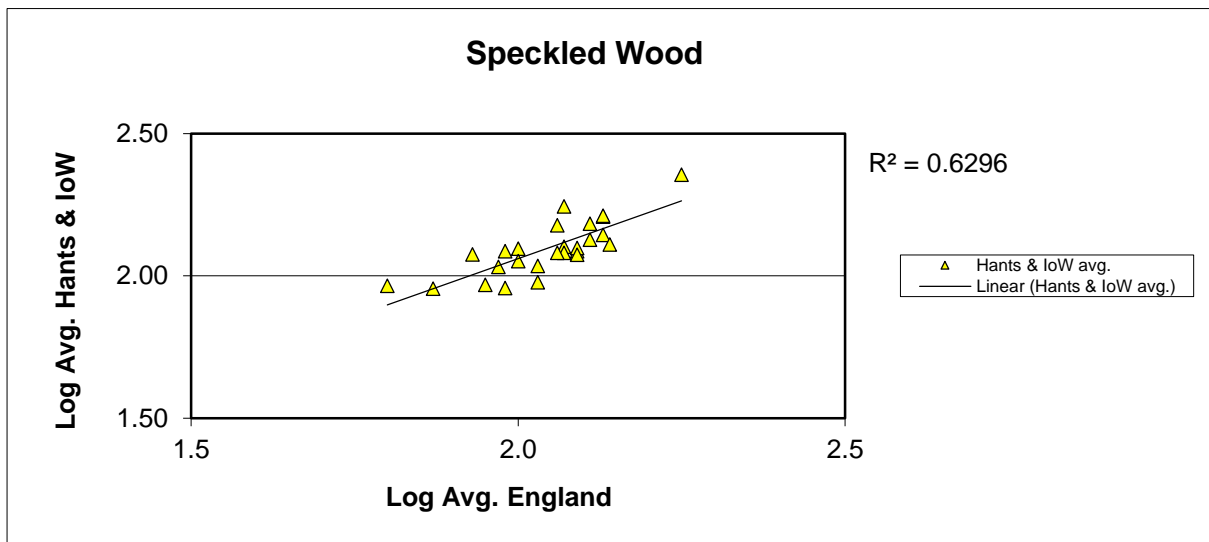

25 year butterfly species trends for Hampshire & Isle of Wight

Speckled Wood