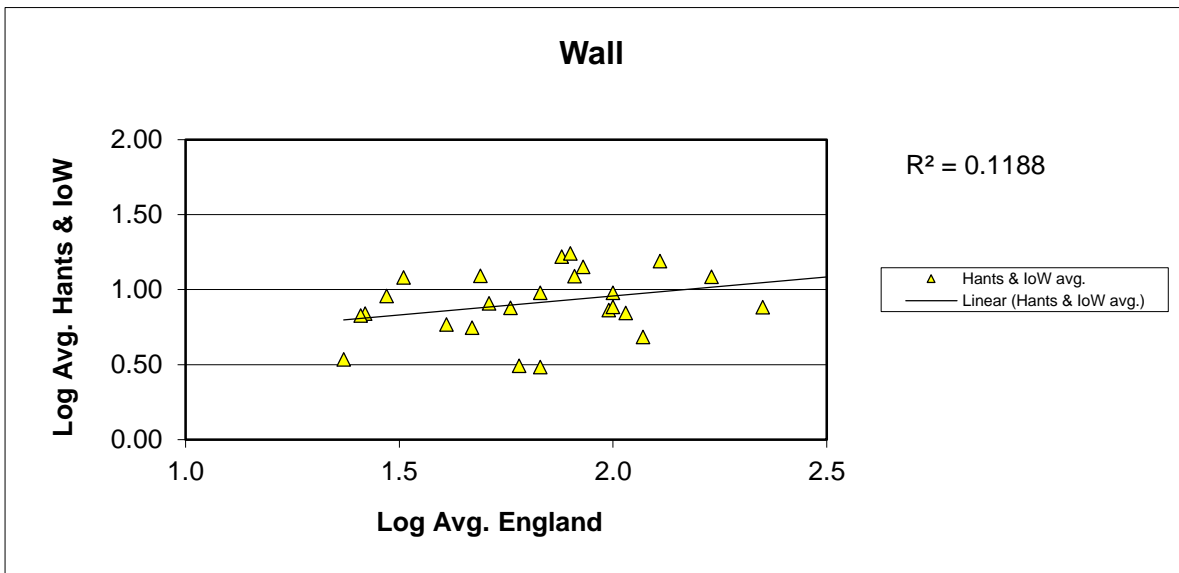

25 year butterfly species trends for Hampshire & Isle of Wight

Wall