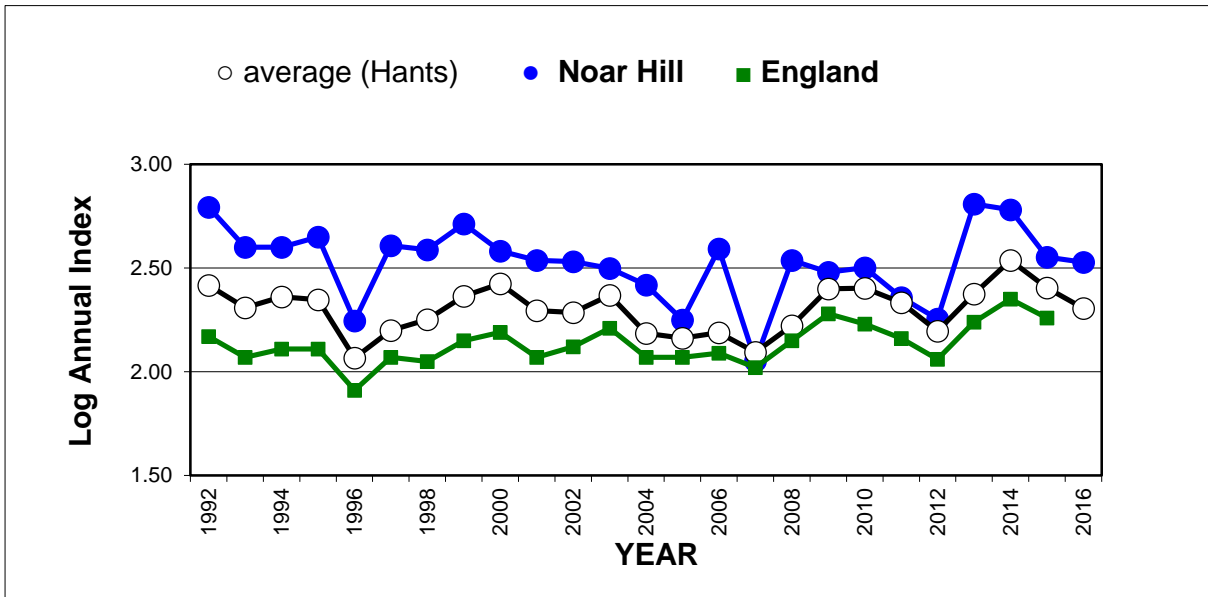

25 year butterfly species trends for Hampshire & Isle of Wight

Ringlet