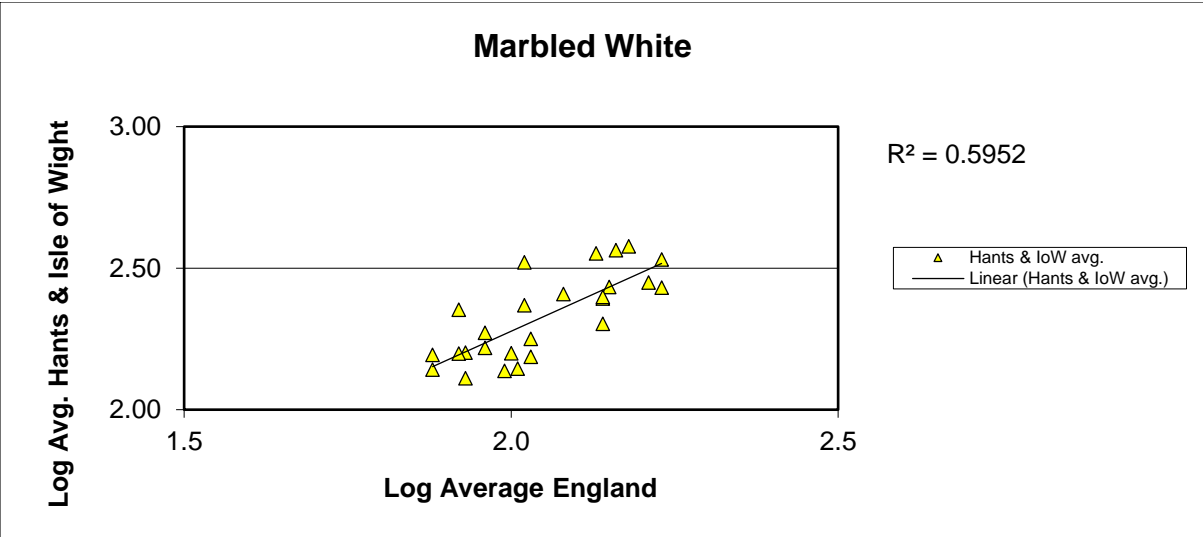

25 year butterfly species trends for Hampshire & Isle of Wight

Marbled White