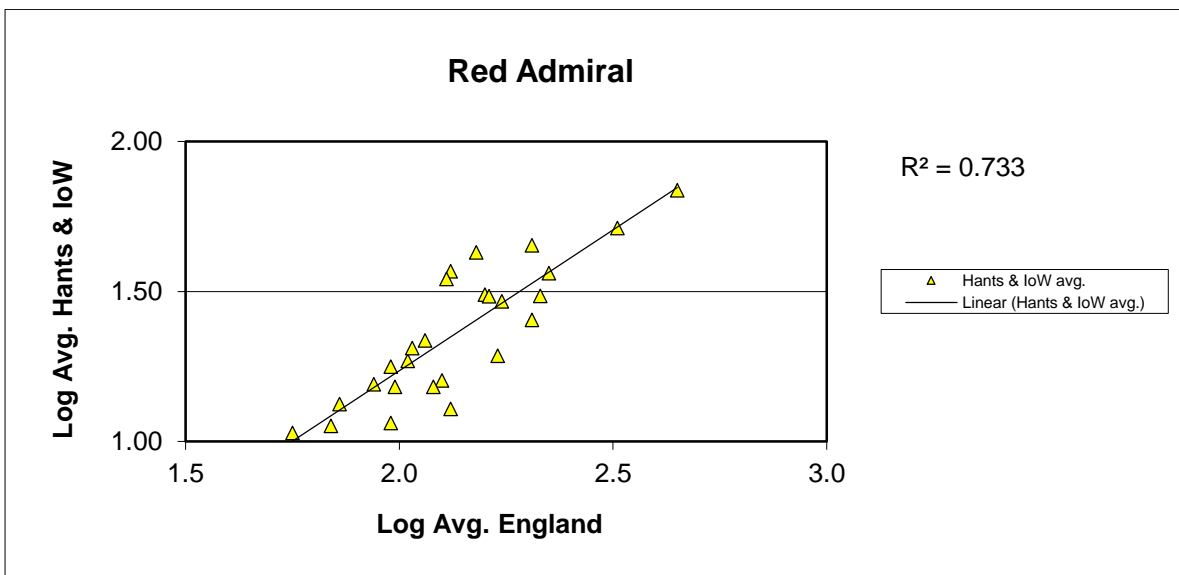

25 year butterfly species trends for Hampshire & Isle of Wight

Red Admiral