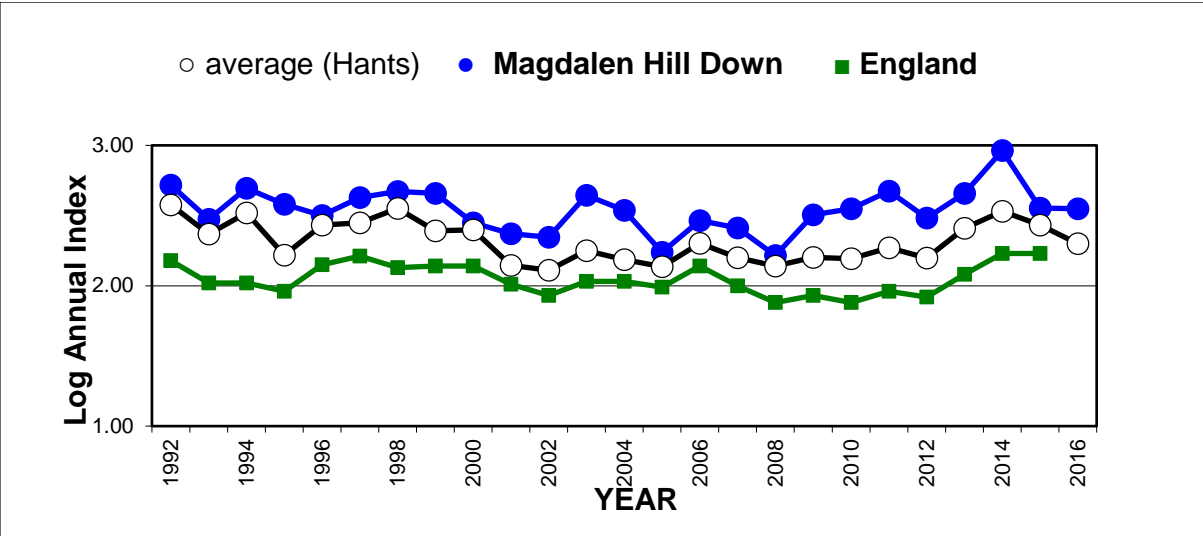

# 25 year butterfly species trends for Hampshire & Isle of Wight

## Large Skipper

## Large White

25 year butterfly species trends for Hampshire & Isle of Wight

**Marbled White**