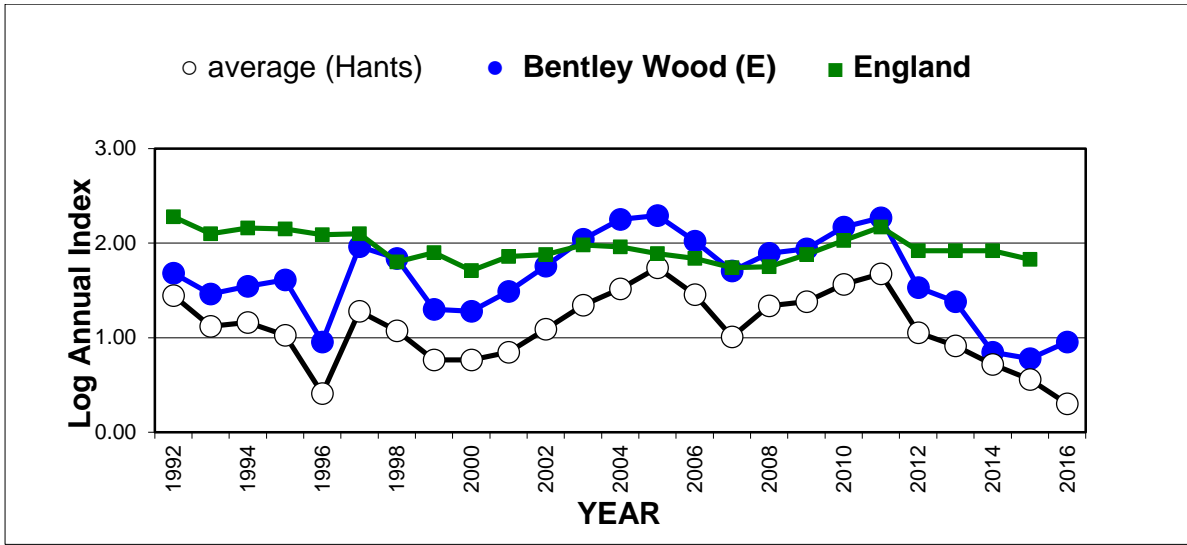

25 year butterfly species trends for Hampshire & Isle of Wight

Small Pearl-bordered Fritillary