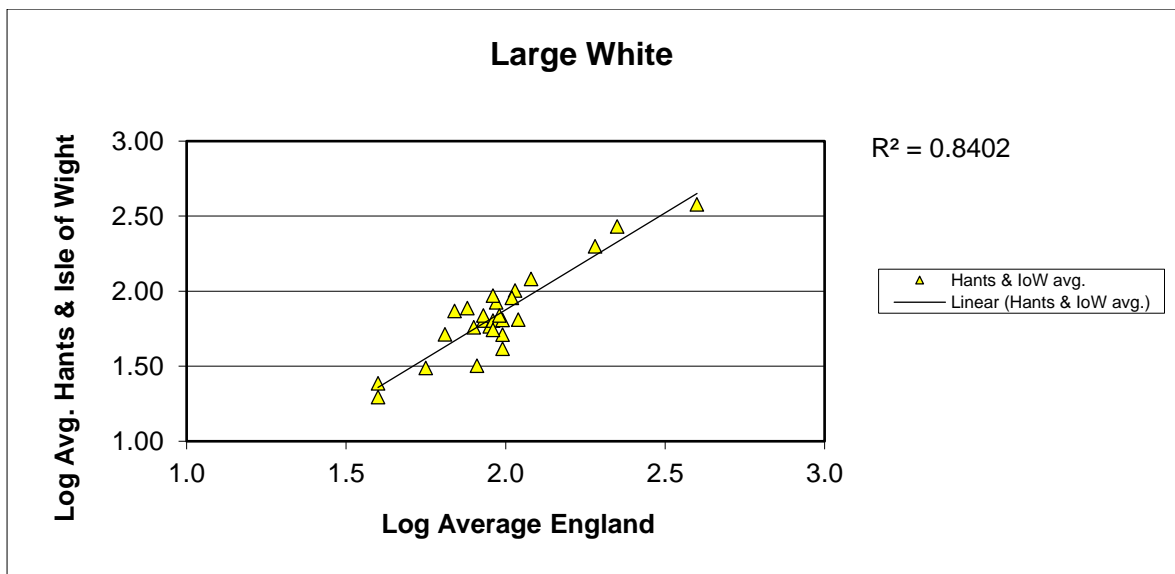

25 year butterfly species trends for Hampshire & Isle of Wight

Large White