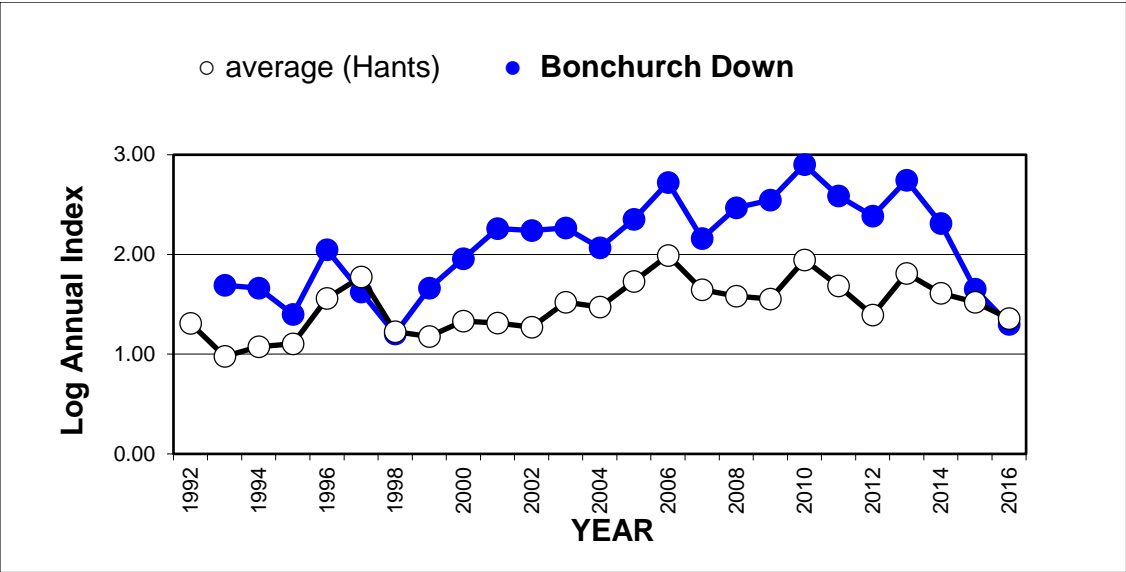

25 year butterfly species trends for Hampshire & Isle of Wight

**Adonis Blue**

# 25 year butterfly species trends for Hampshire & Isle of Wight