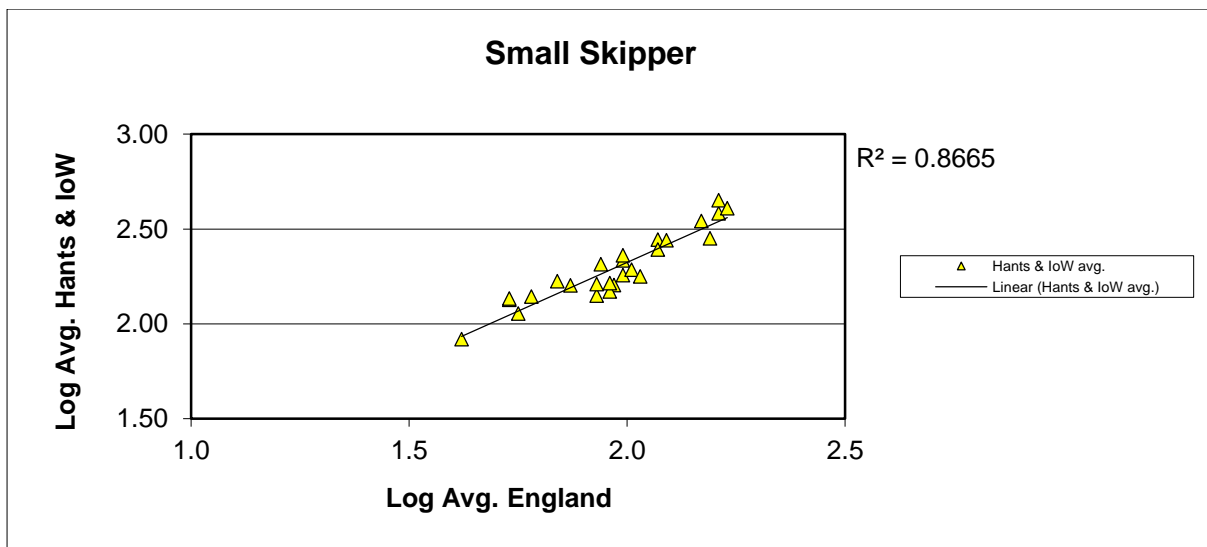

25 year butterfly species trends for Hampshire & Isle of Wight

Small Skipper (+ Essex Skipper)