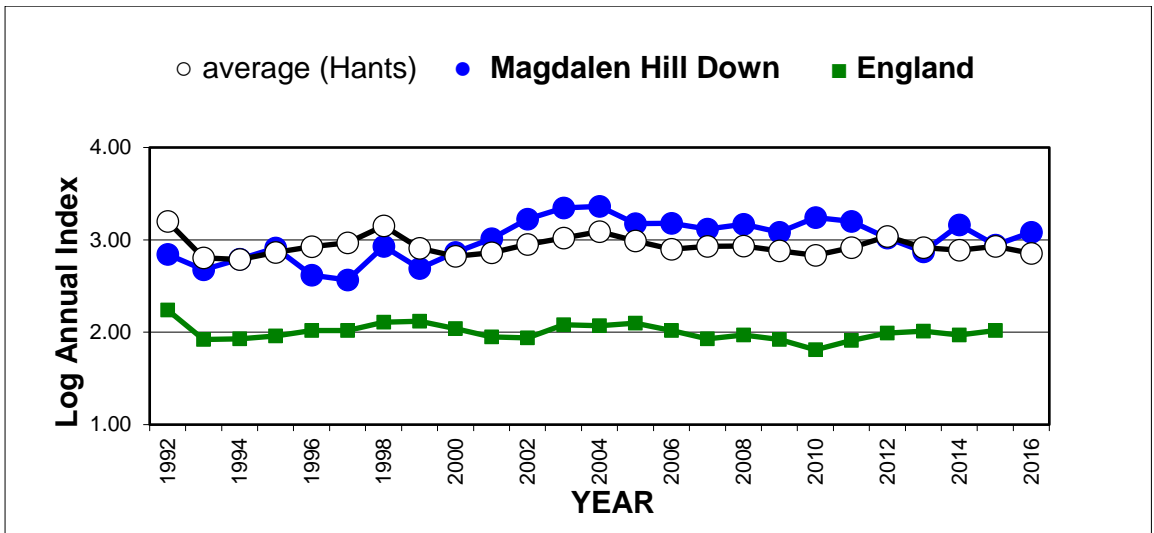

25 year butterfly species trends for Hampshire & Isle of Wight

Meadow Brown