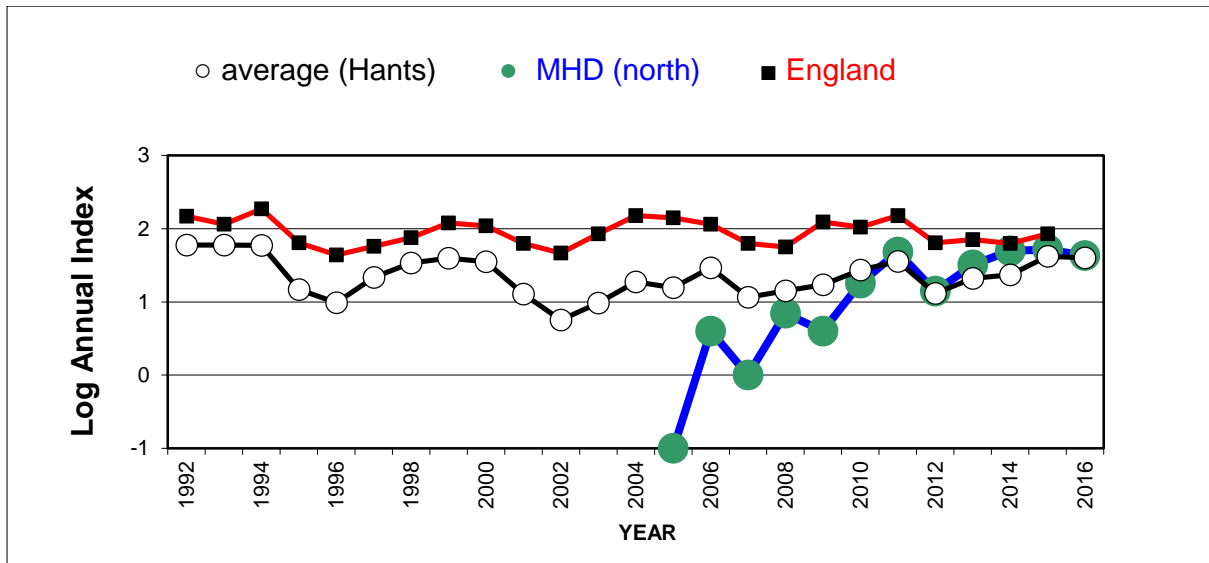

25 year butterfly species trends for Hampshire & Isle of Wight

Small Blue