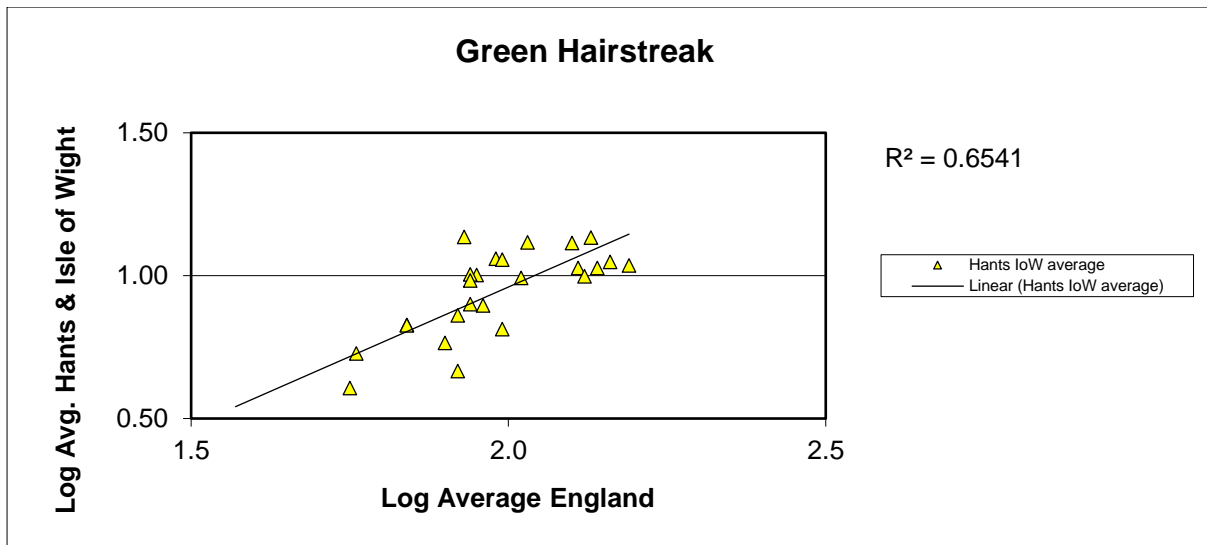

25 year butterfly species trends for Hampshire & Isle of Wight

Green Hairstreak