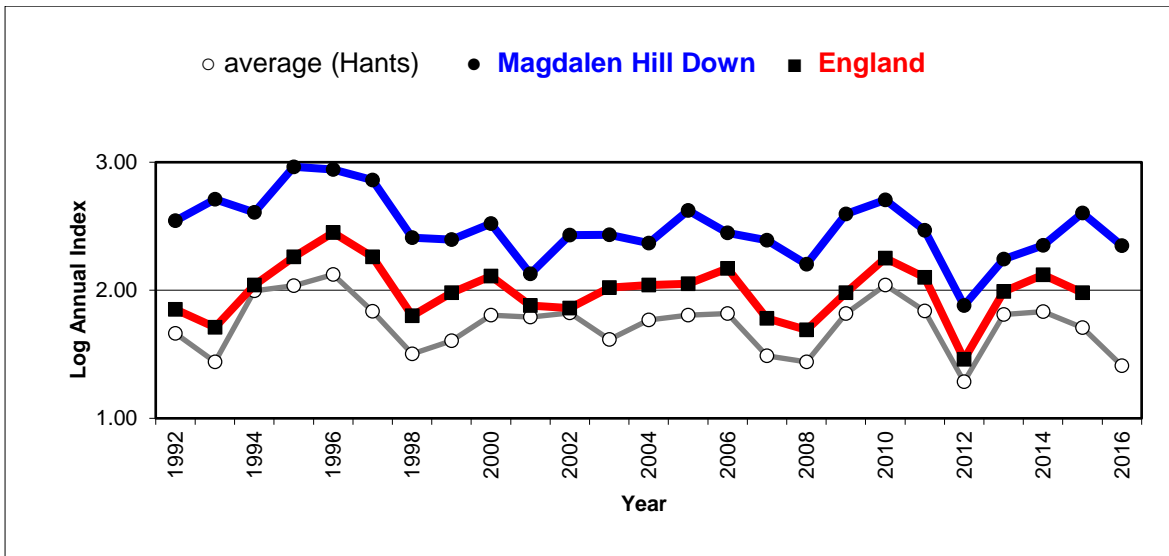

25 year butterfly species trends for Hampshire & Isle of Wight

Brown Argus