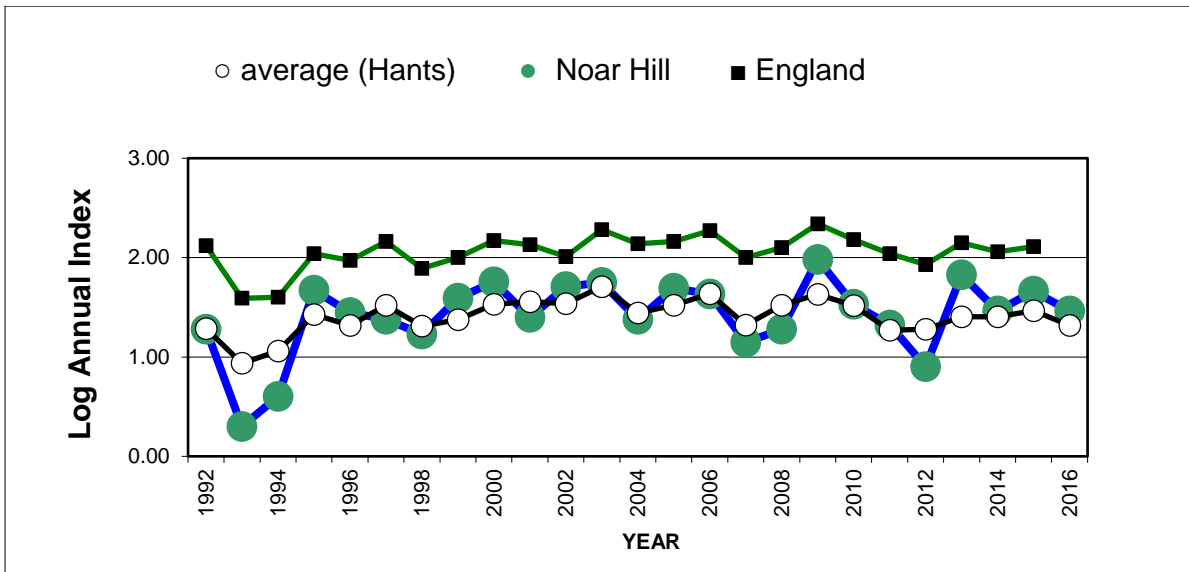

25 year butterfly species trends for Hampshire & Isle of Wight

Comma