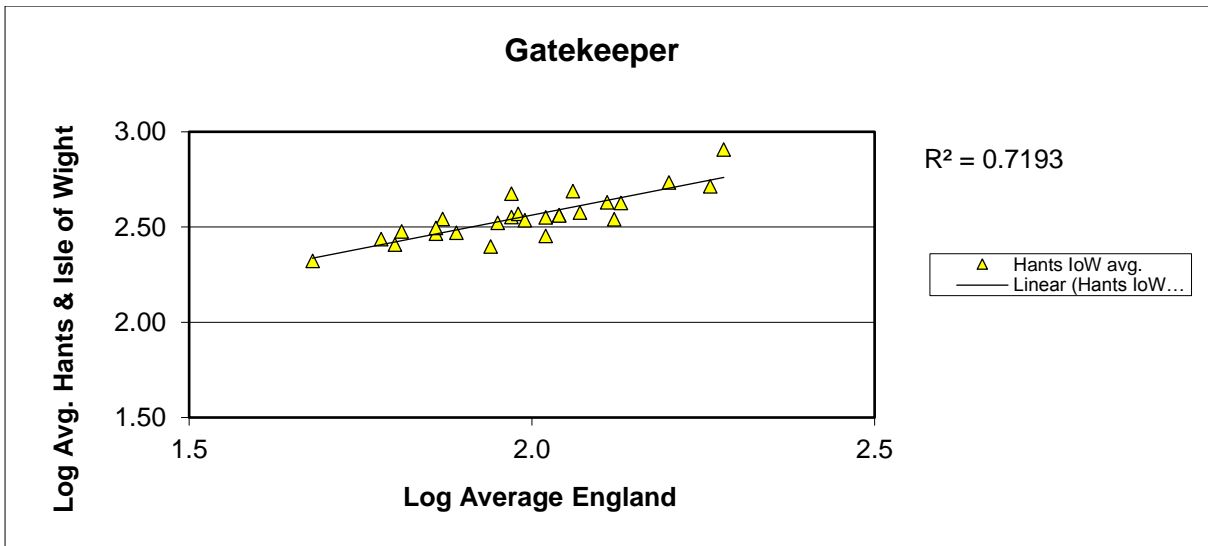

25 year butterfly species trends for Hampshire & Isle of Wight

Gatekeeper