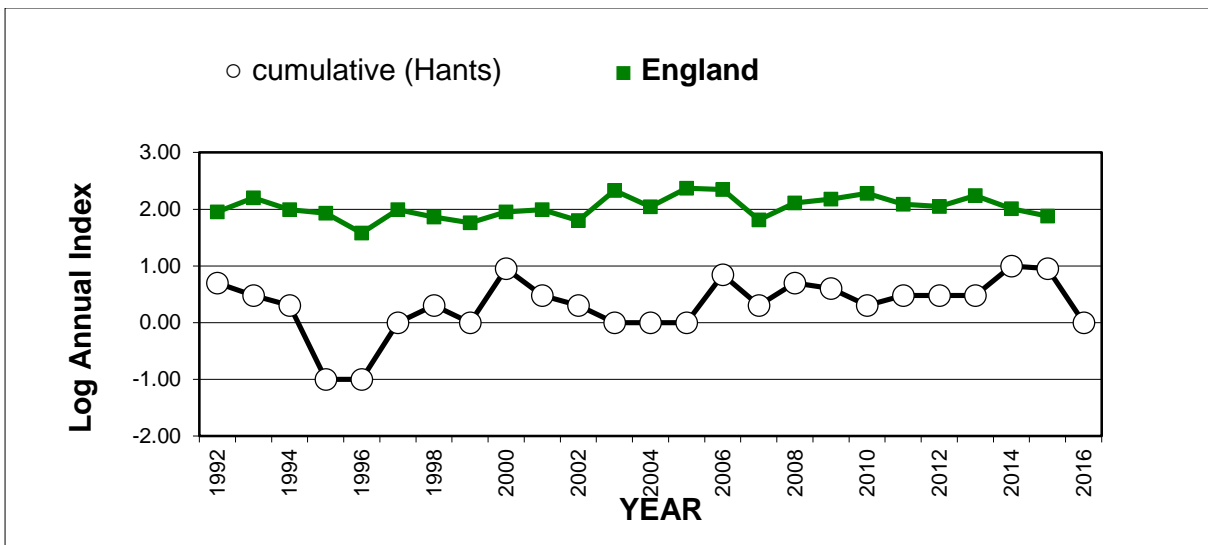

25 year butterfly species trends for Hampshire & Isle of Wight

Purple Emperor