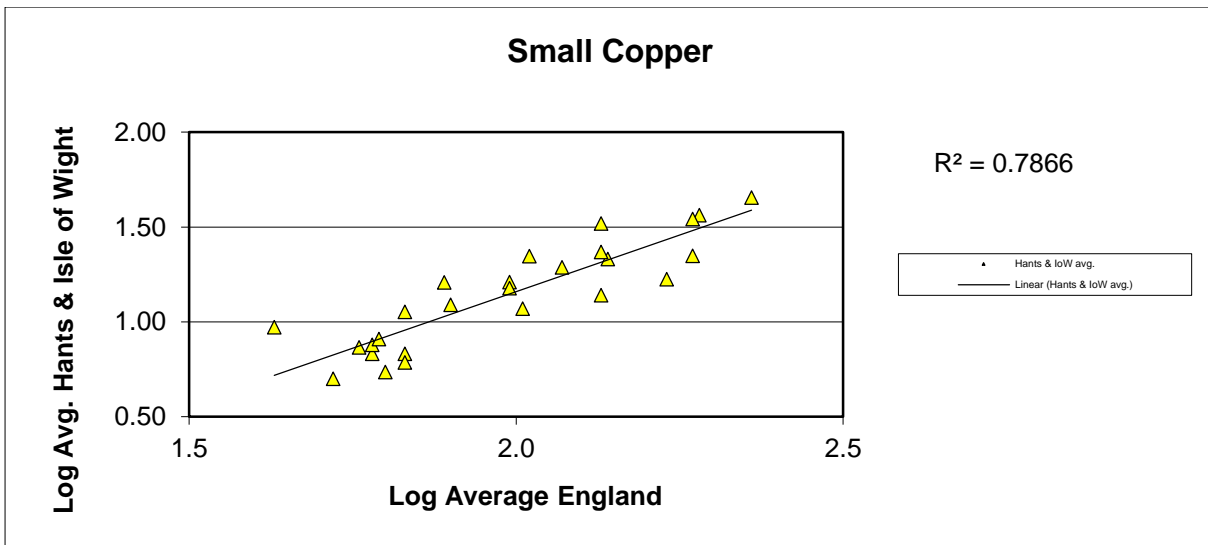

25 year butterfly species trends for Hampshire & Isle of Wight

Small Copper