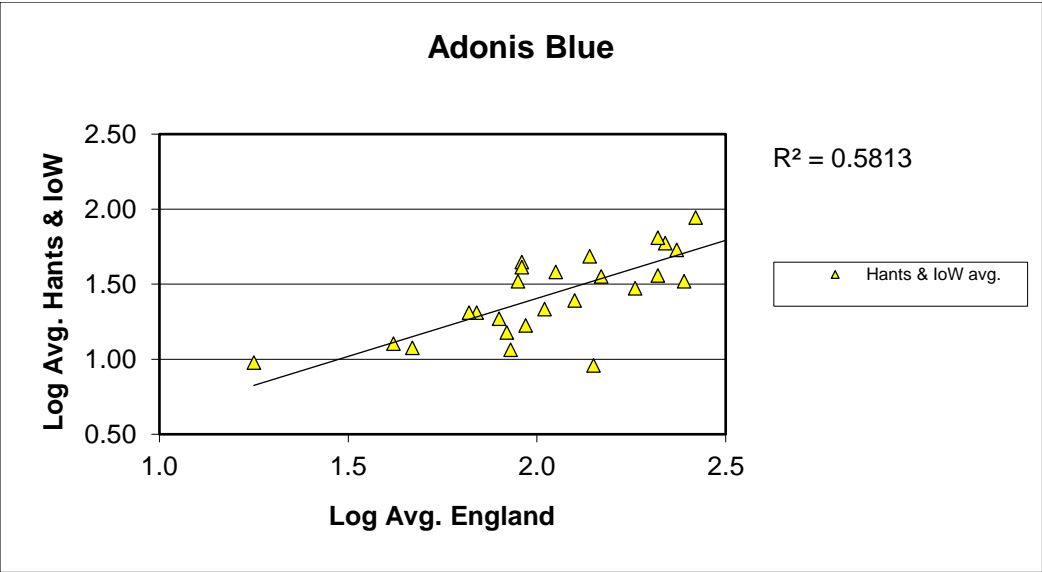

25 year butterfly species trends for Hampshire & Isle of Wight

**Adonis Blue**

# 25 year butterfly species trends for Hampshire & Isle of Wight