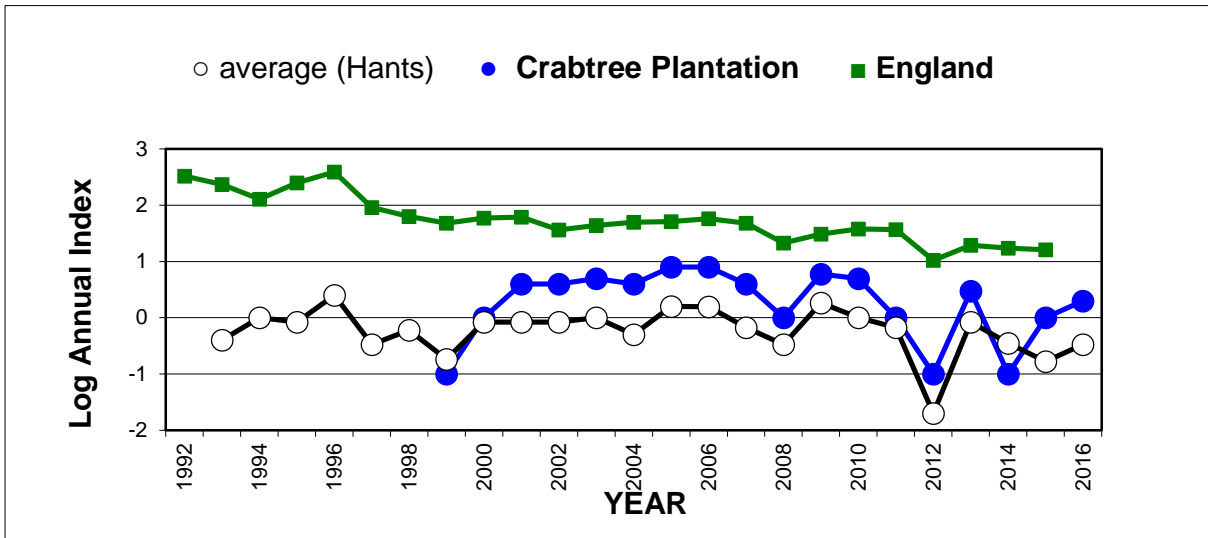

25 year butterfly species trends for Hampshire & Isle of Wight

White-letter Hairstreak

Graphs compiled by Andy Barker

21 February 2017.