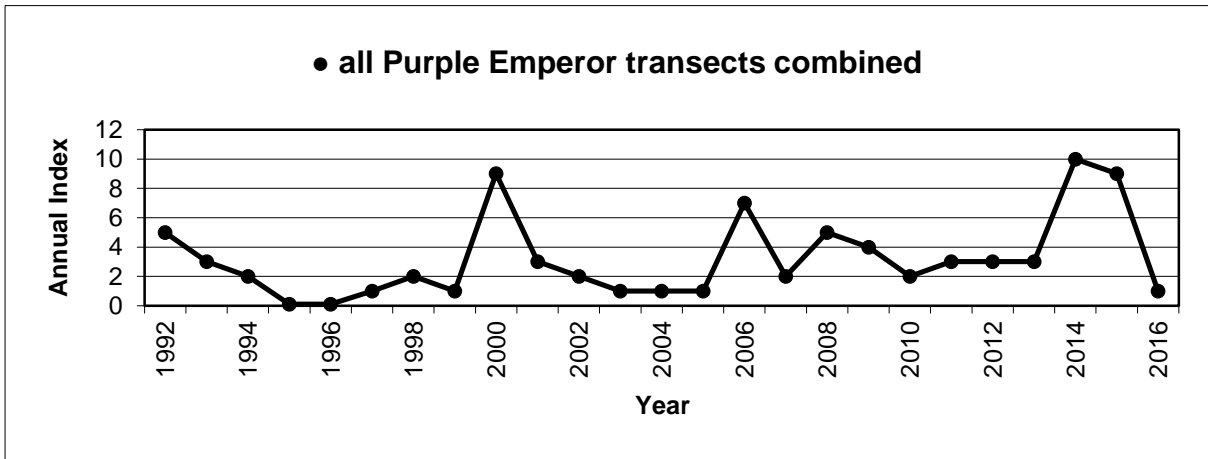

25 year butterfly species trends for Hampshire & Isle of Wight

Purple Emperor