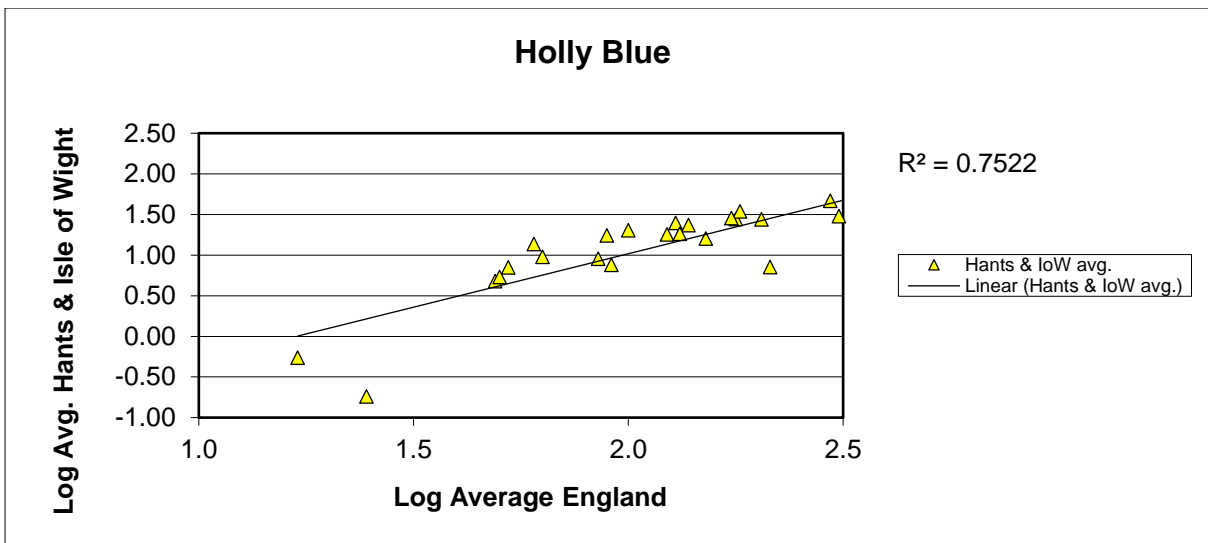

25 year butterfly species trends for Hampshire & Isle of Wight

Holly Blue