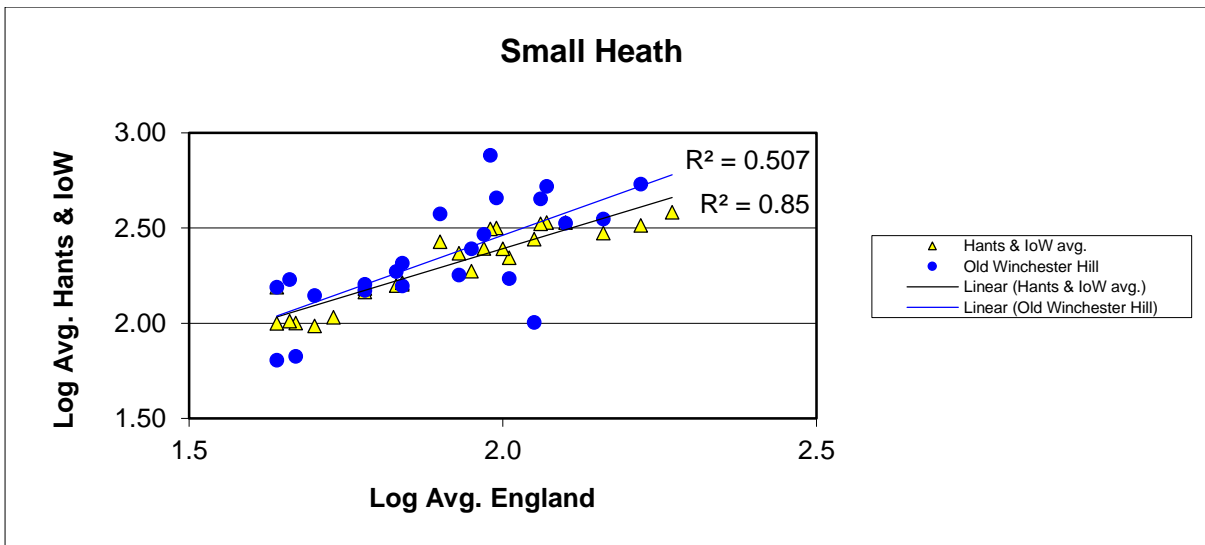

25 year butterfly species trends for Hampshire & Isle of Wight

Small Heath