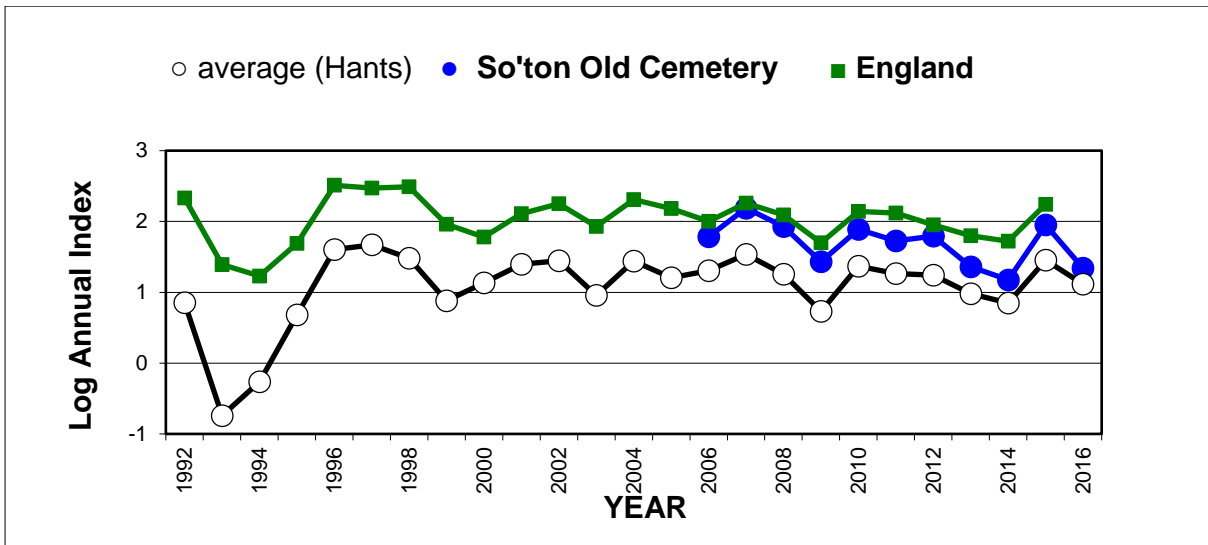

25 year butterfly species trends for Hampshire & Isle of Wight

Holly Blue