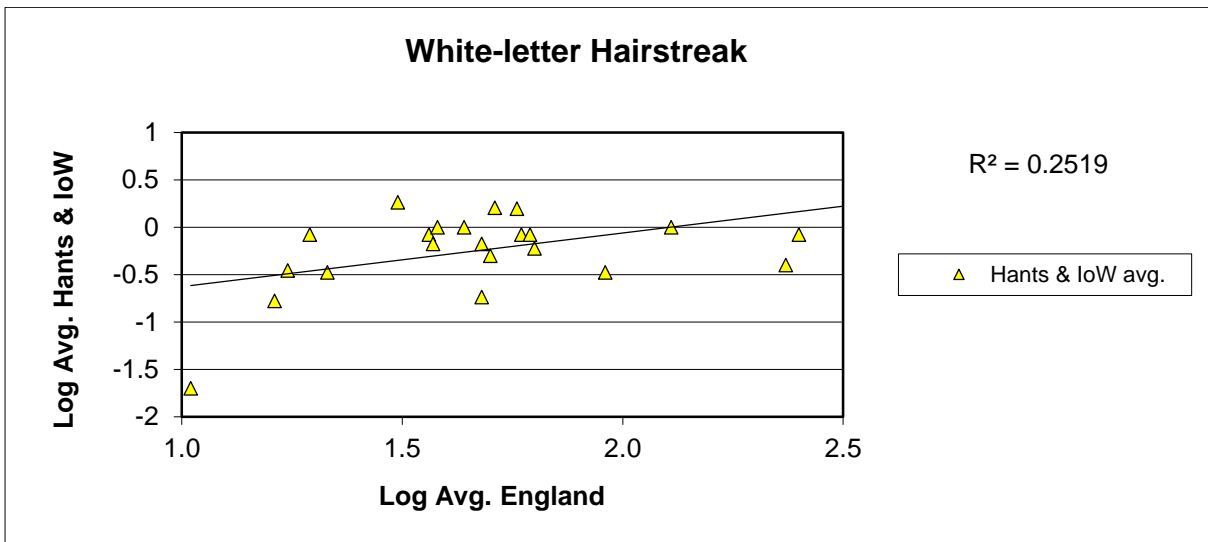

25 year butterfly species trends for Hampshire & Isle of Wight

White-letter Hairstreak

Graphs compiled by Andy Barker

21 February 2017.