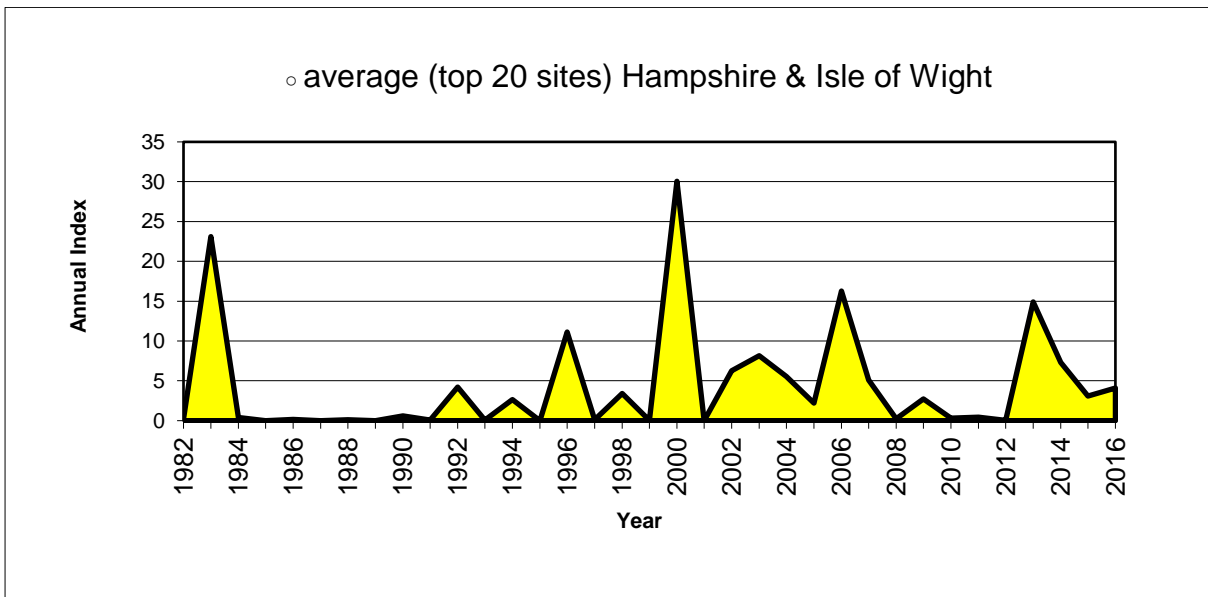

25 year butterfly species trends for Hampshire & Isle of Wight

Clouded Yellow