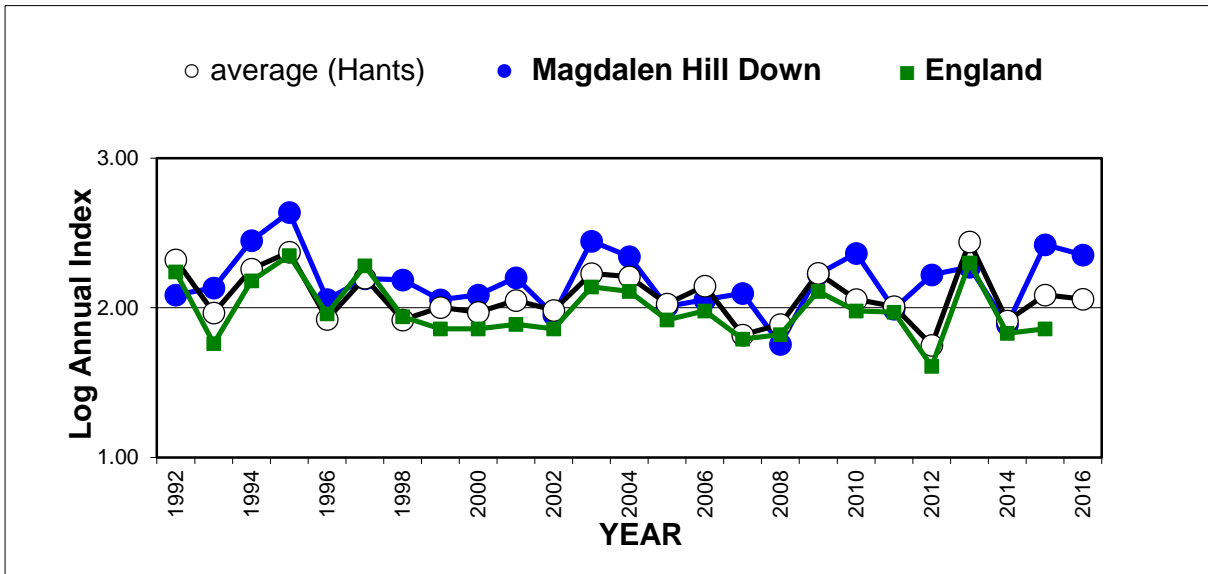

25 year butterfly species trends for Hampshire & Isle of Wight

Small White