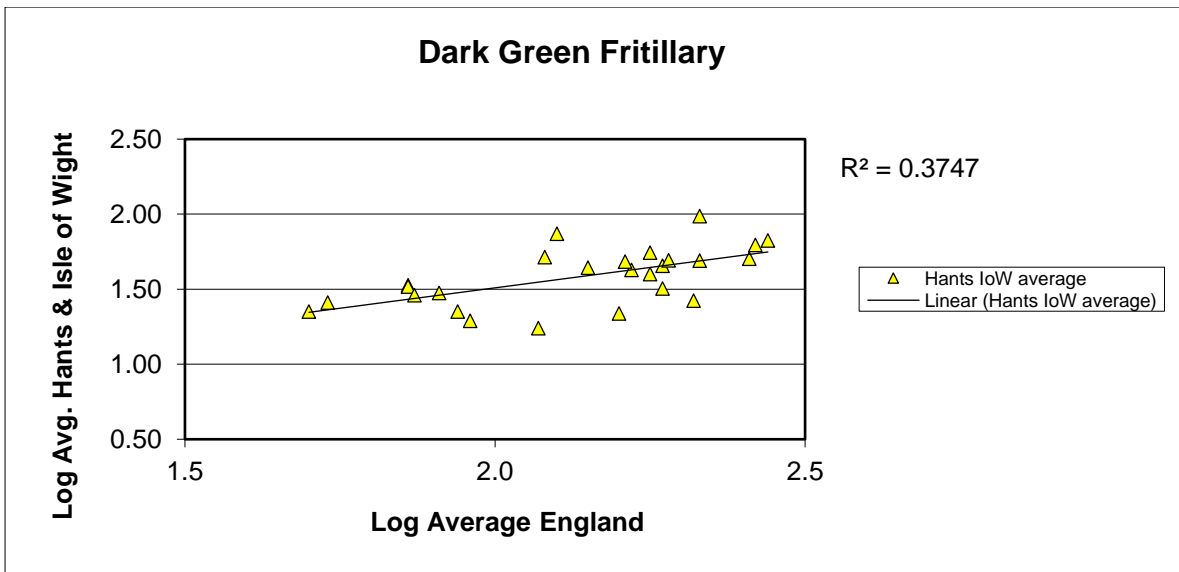

25 year butterfly species trends for Hampshire & Isle of Wight

Dark Green Fritillary