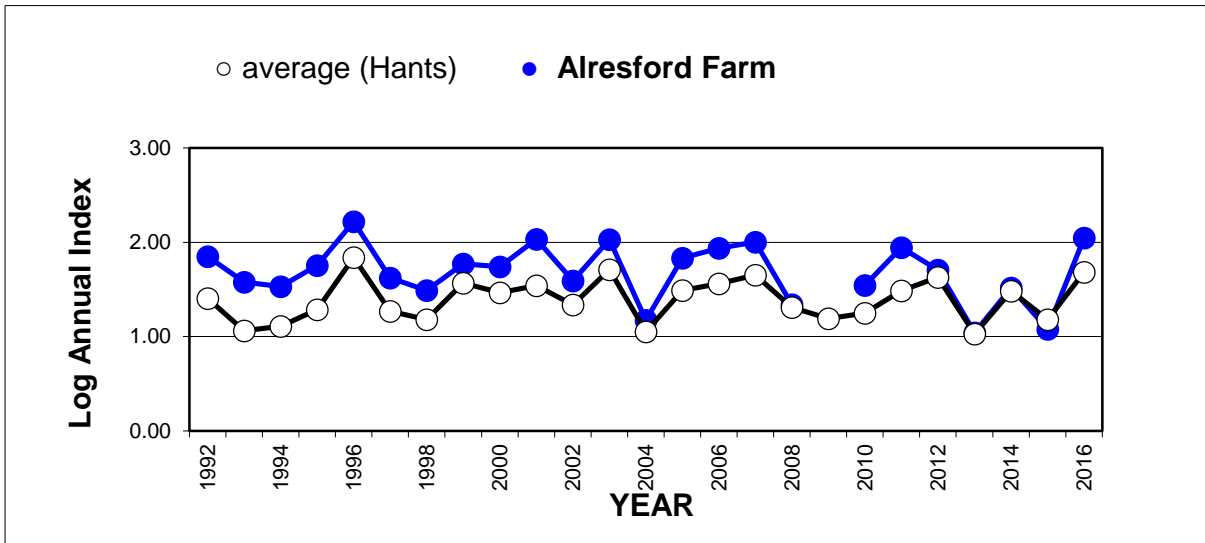

25 year butterfly species trends for Hampshire & Isle of Wight

Red Admiral