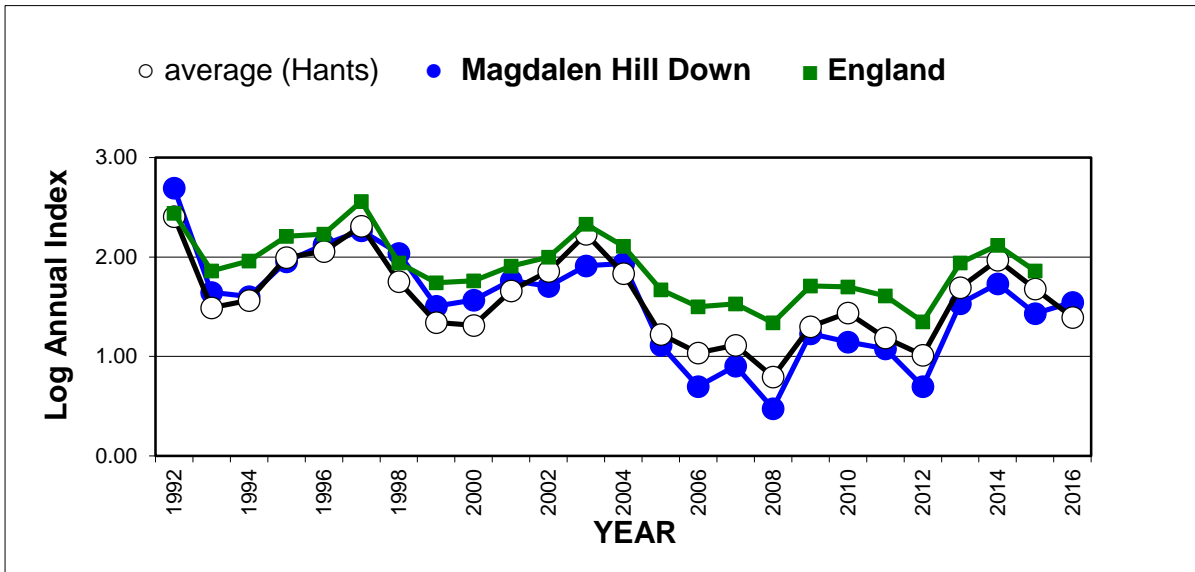

25 year butterfly species trends for Hampshire & Isle of Wight

Small Tortoiseshell