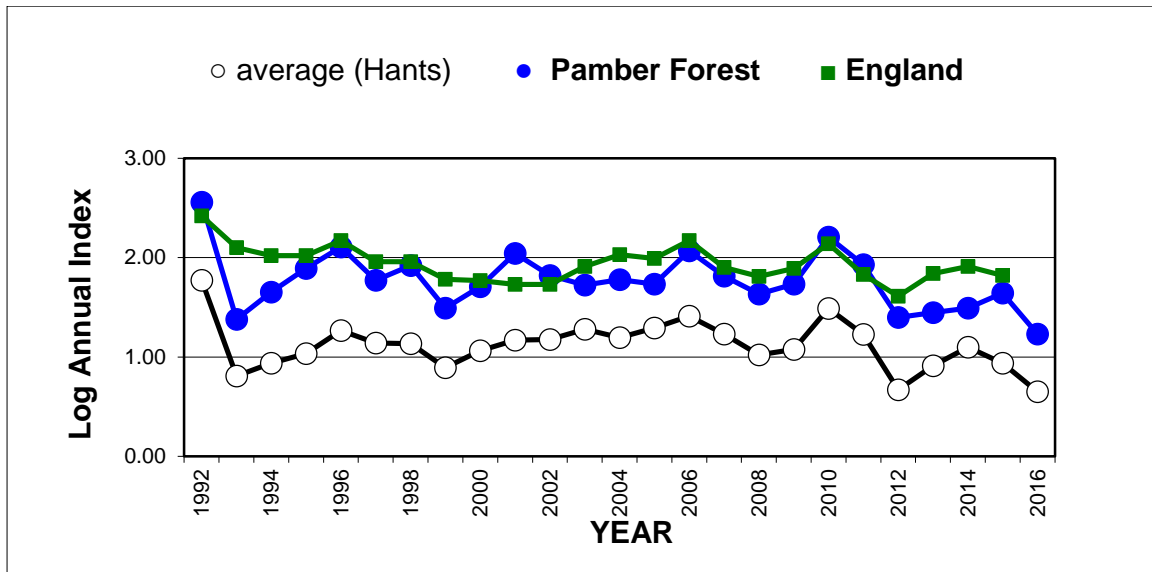

25 year butterfly species trends for Hampshire & Isle of Wight

White Admiral