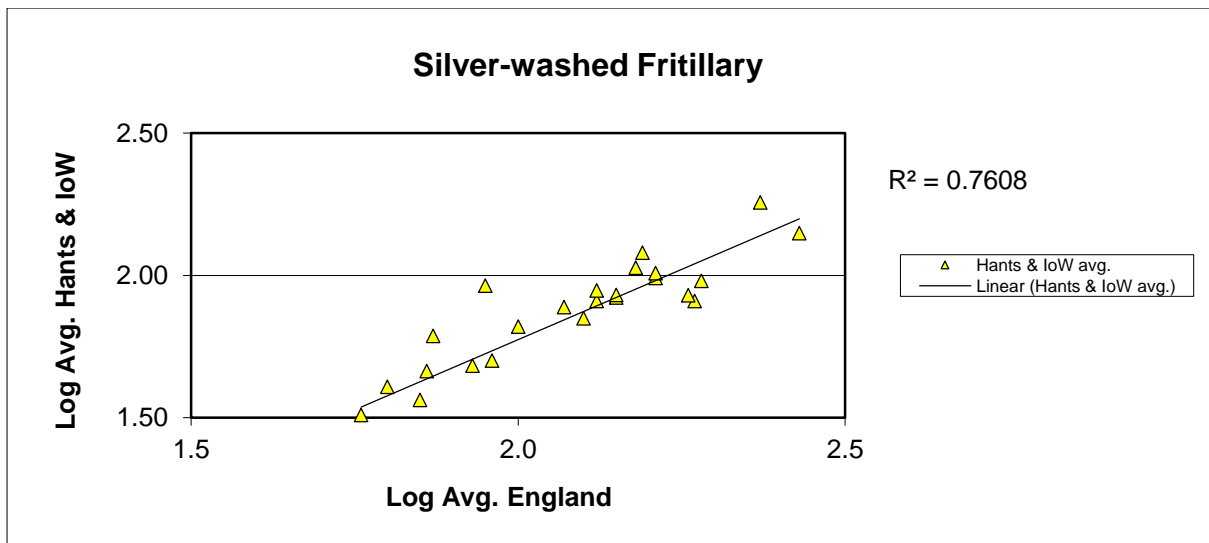

25 year butterfly species trends for Hampshire & Isle of Wight

Silver-washed Fritillary