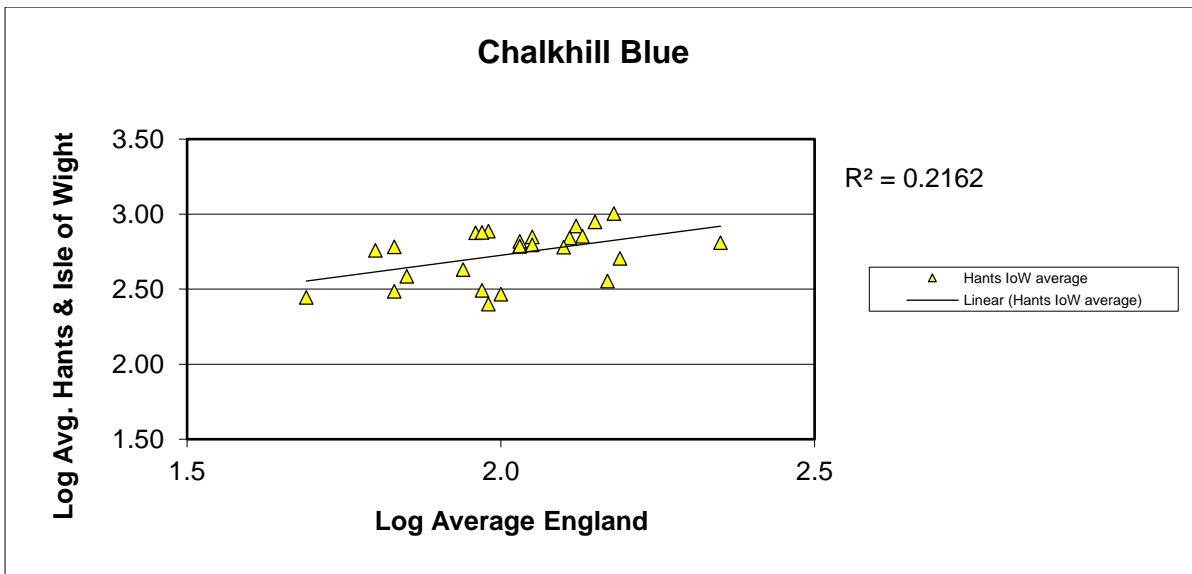

25 year butterfly species trends for Hampshire & Isle of Wight

Chalkhill Blue