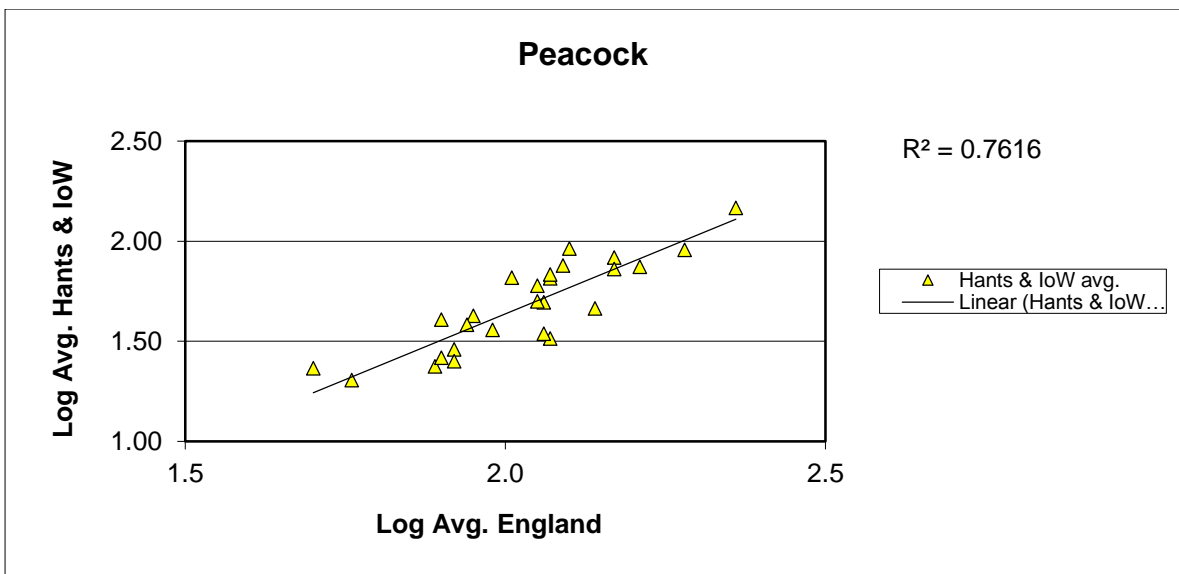

25 year butterfly species trends for Hampshire & Isle of Wight

Peacock