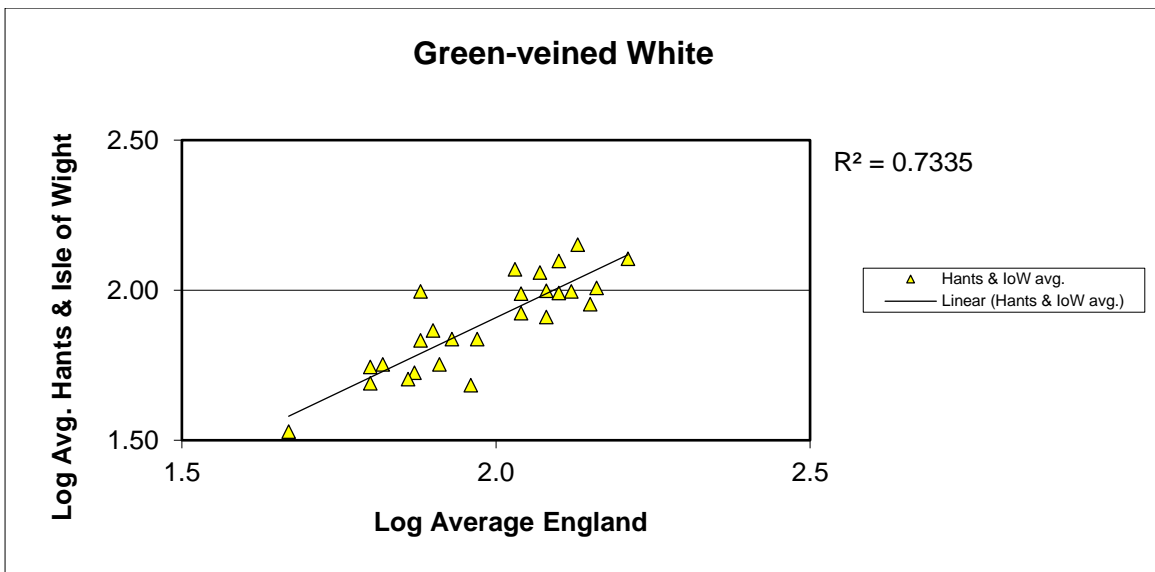

25 year butterfly species trends for Hampshire & Isle of Wight

Green-veined White