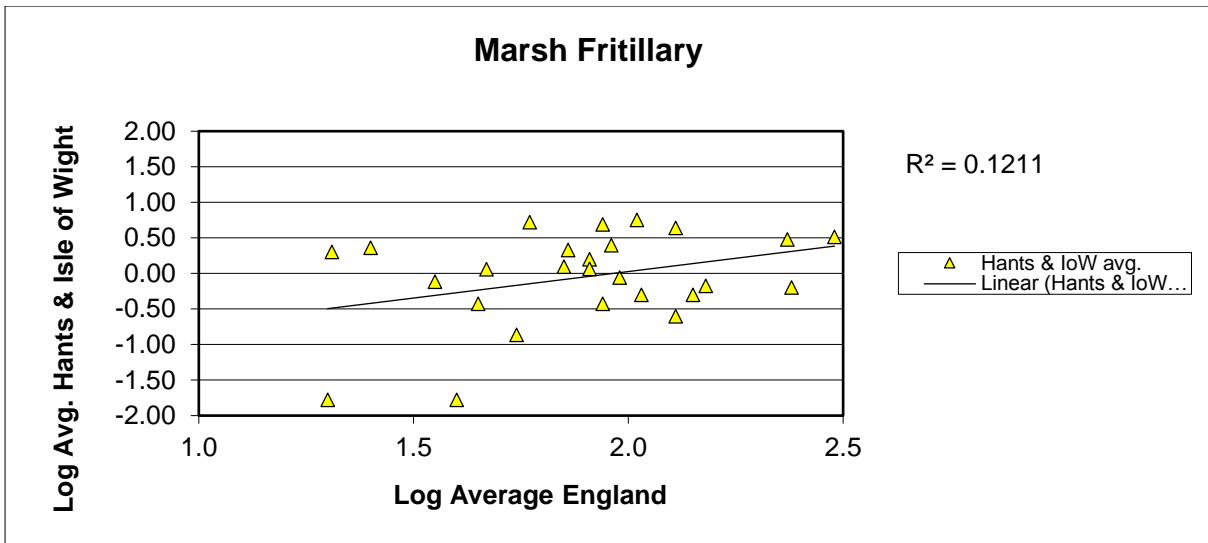

25 year butterfly species trends for Hampshire & Isle of Wight

Marsh Fritillary