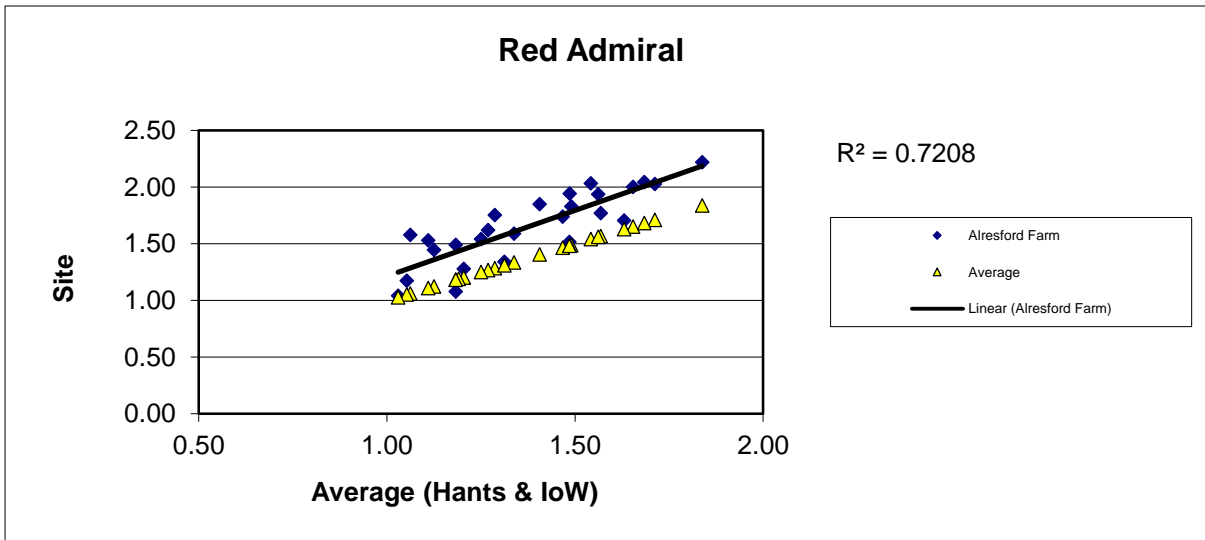

25 year butterfly species trends for Hampshire & Isle of Wight

Red Admiral