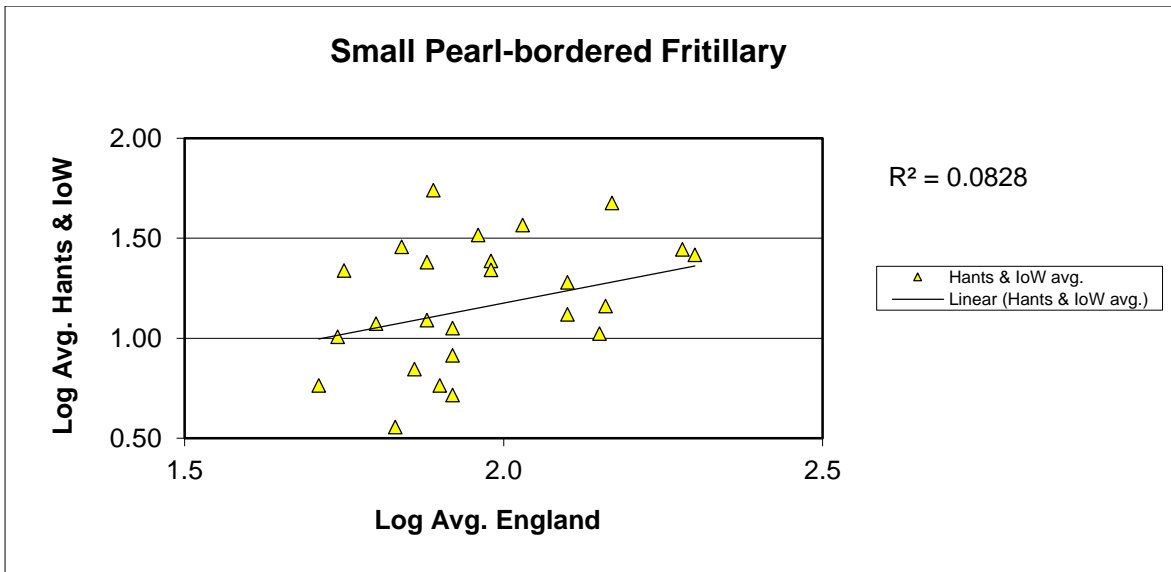

25 year butterfly species trends for Hampshire & Isle of Wight

Small Pearl-bordered Fritillary