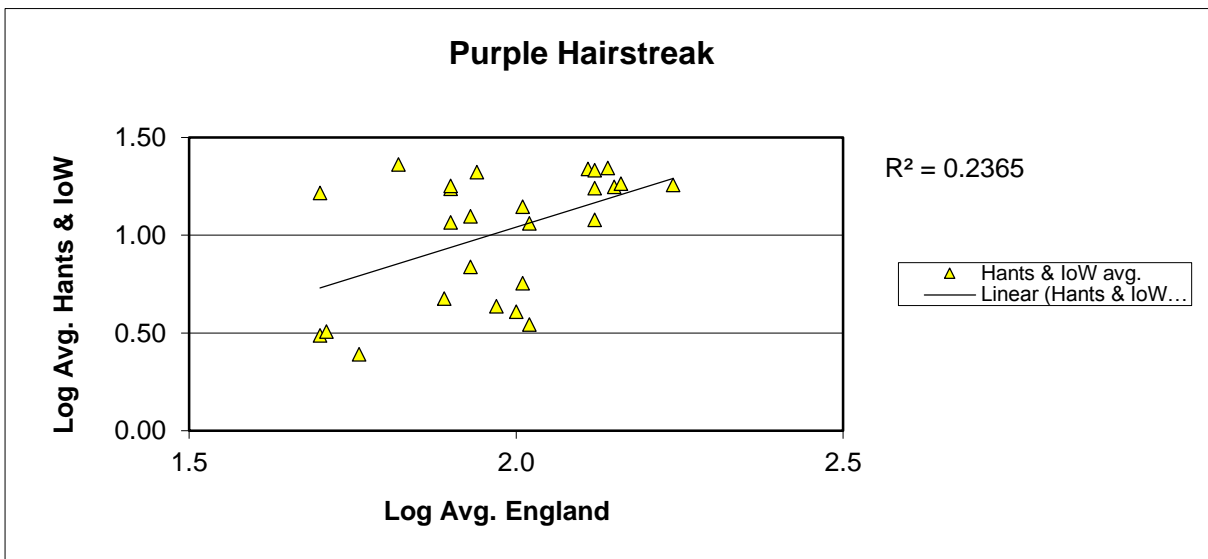

25 year butterfly species trends for Hampshire & Isle of Wight

Purple Hairstreak