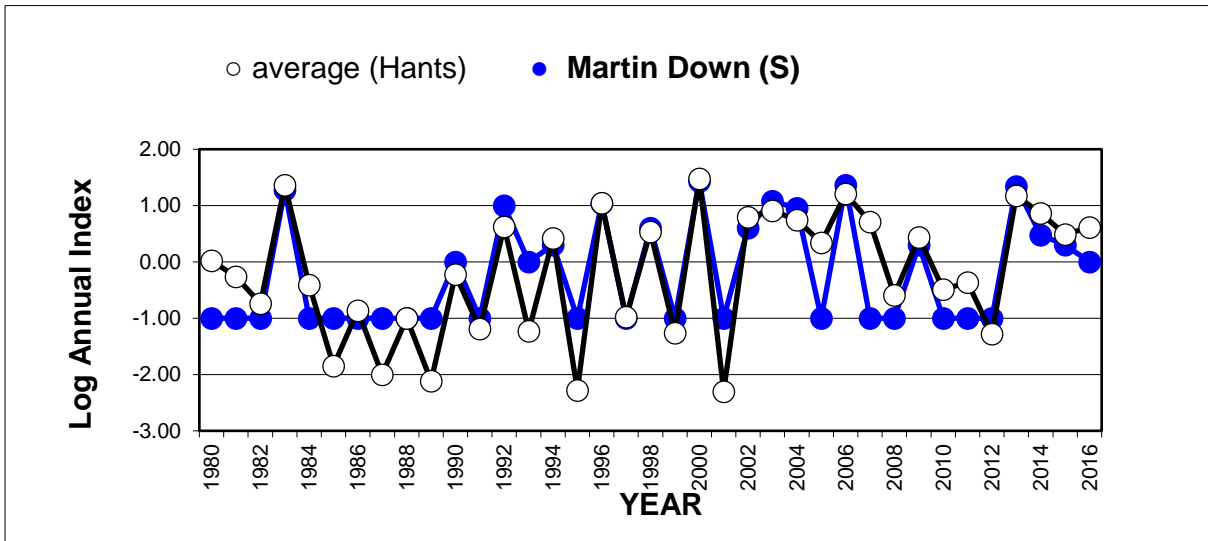

25 year butterfly species trends for Hampshire & Isle of Wight

Clouded Yellow