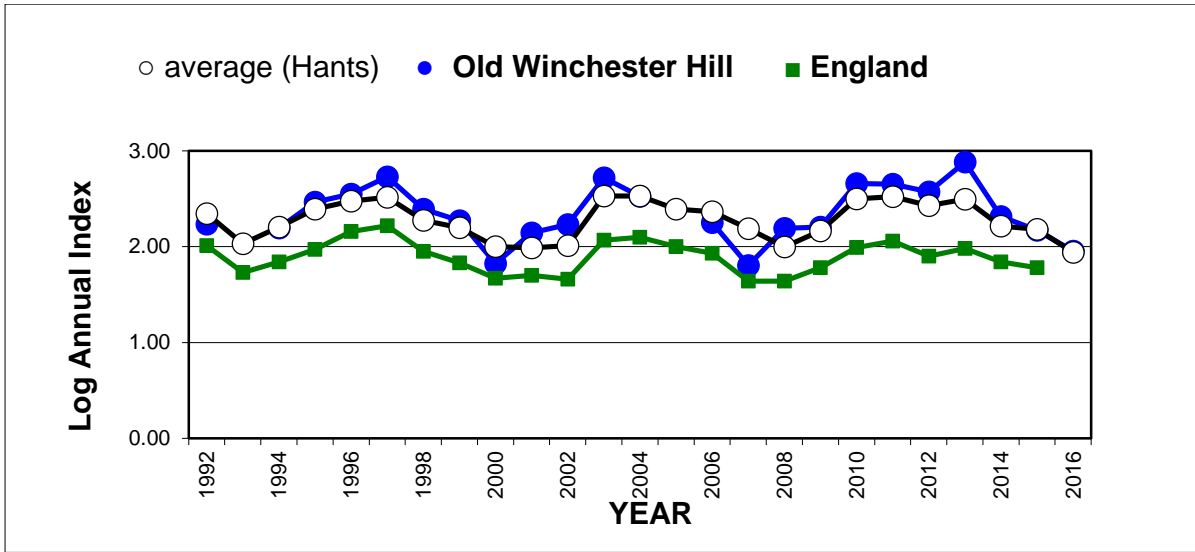

25 year butterfly species trends for Hampshire & Isle of Wight

Small Heath