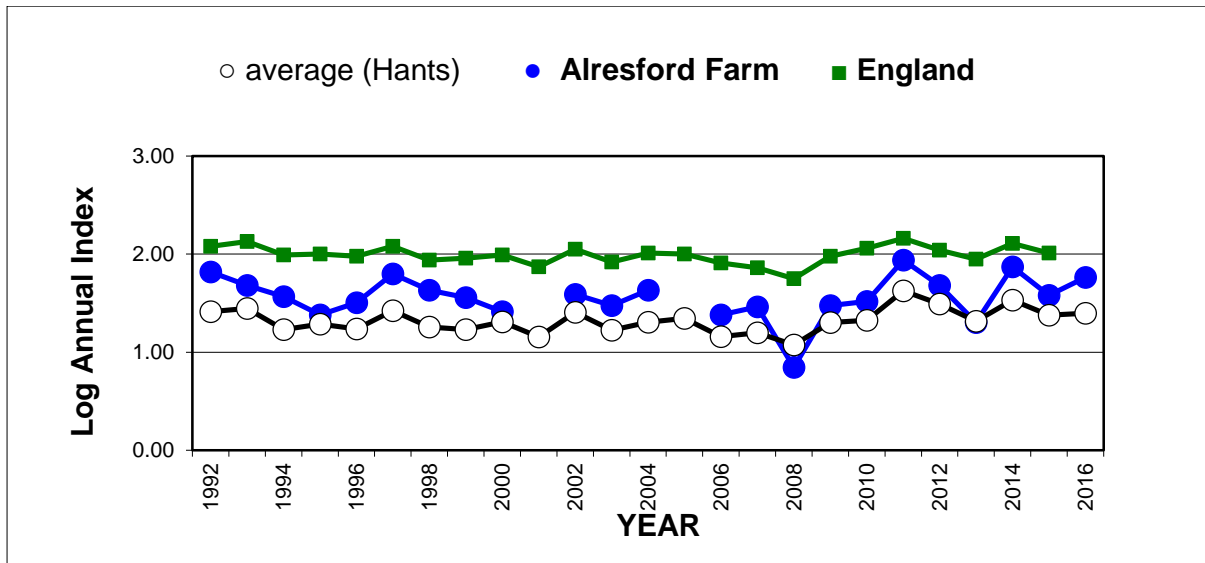

25 year butterfly species trends for Hampshire & Isle of Wight

Orange Tip