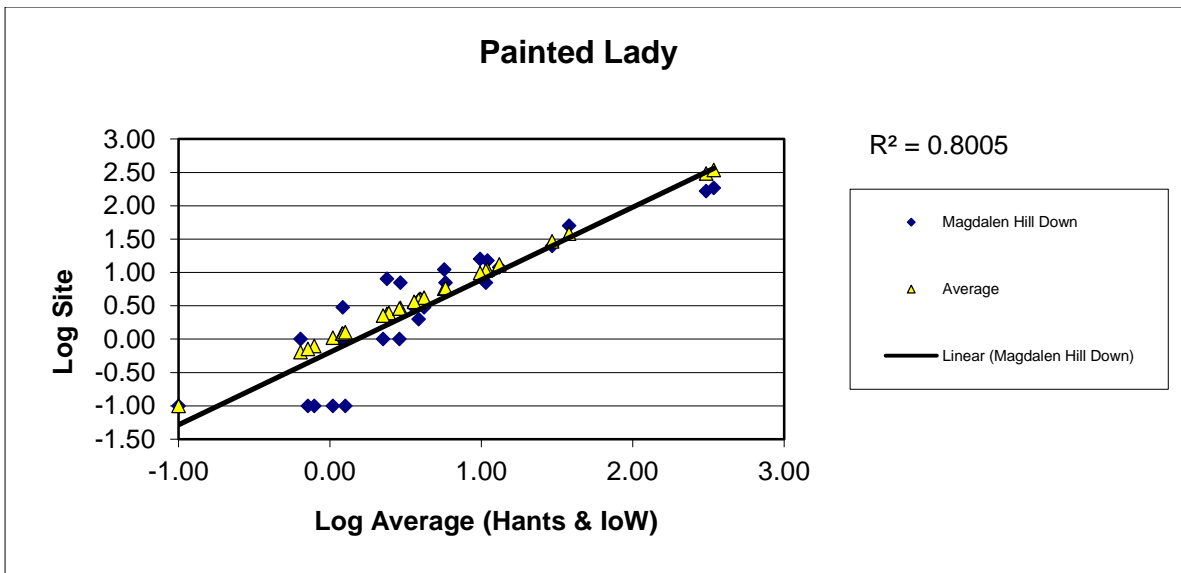

25 year butterfly species trends for Hampshire & Isle of Wight

Painted Lady