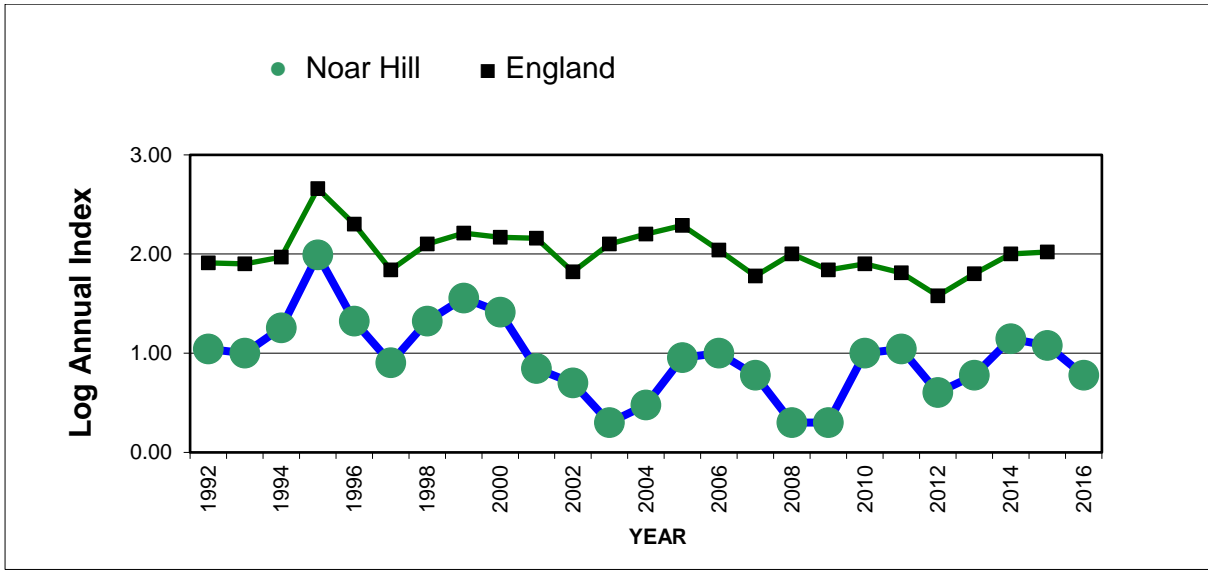

25 year butterfly species trends for Hampshire & Isle of Wight

Brown Hairstreak