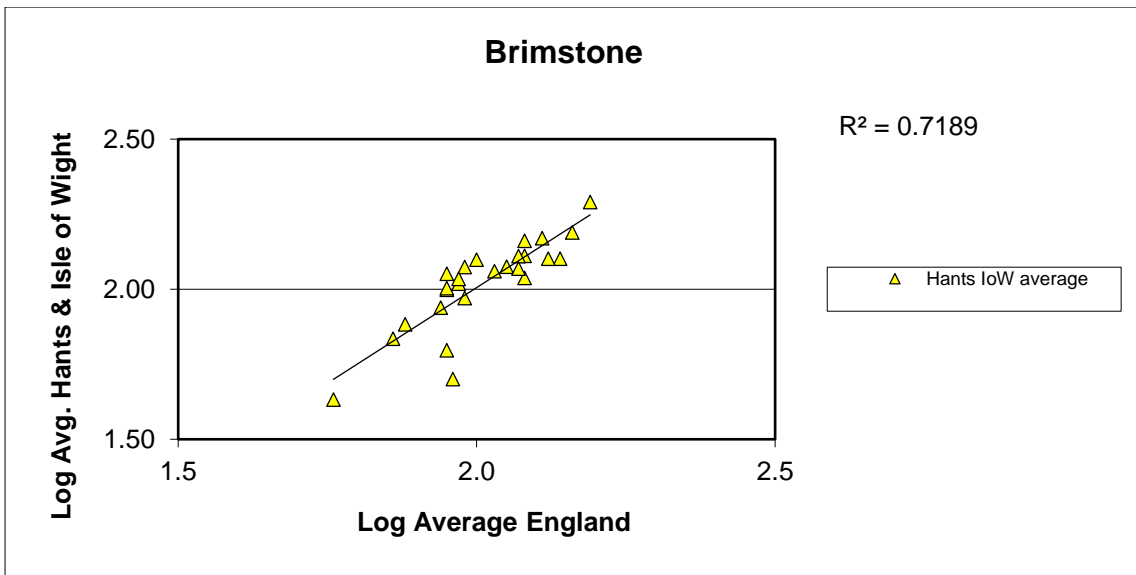

25 year butterfly species trends for Hampshire & Isle of Wight

Brimstone