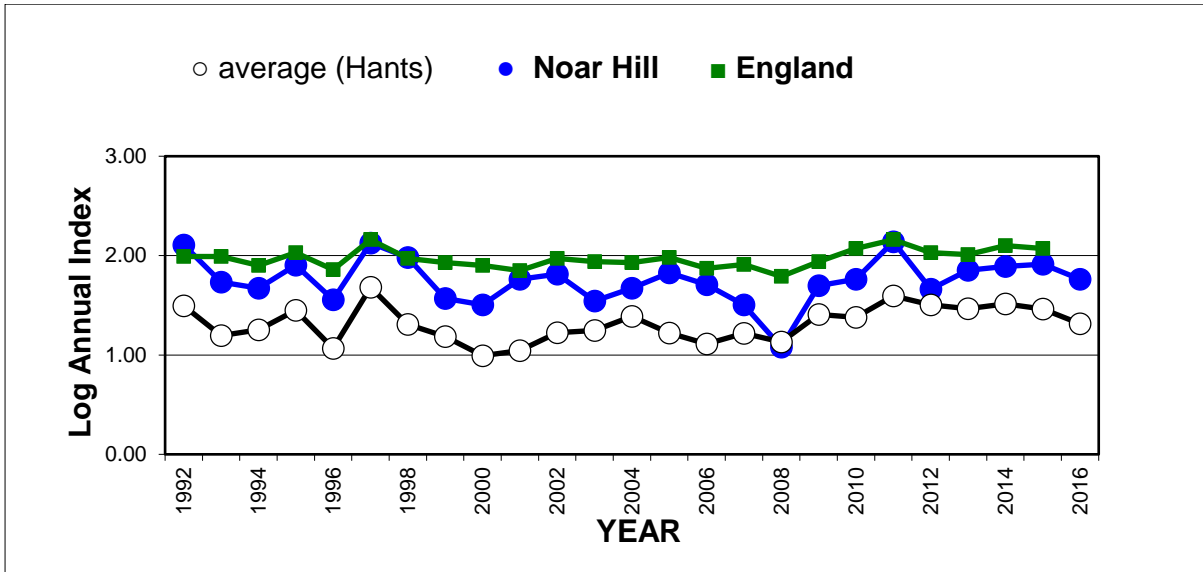

25 year butterfly species trends for Hampshire & Isle of Wight

Dingy Skipper