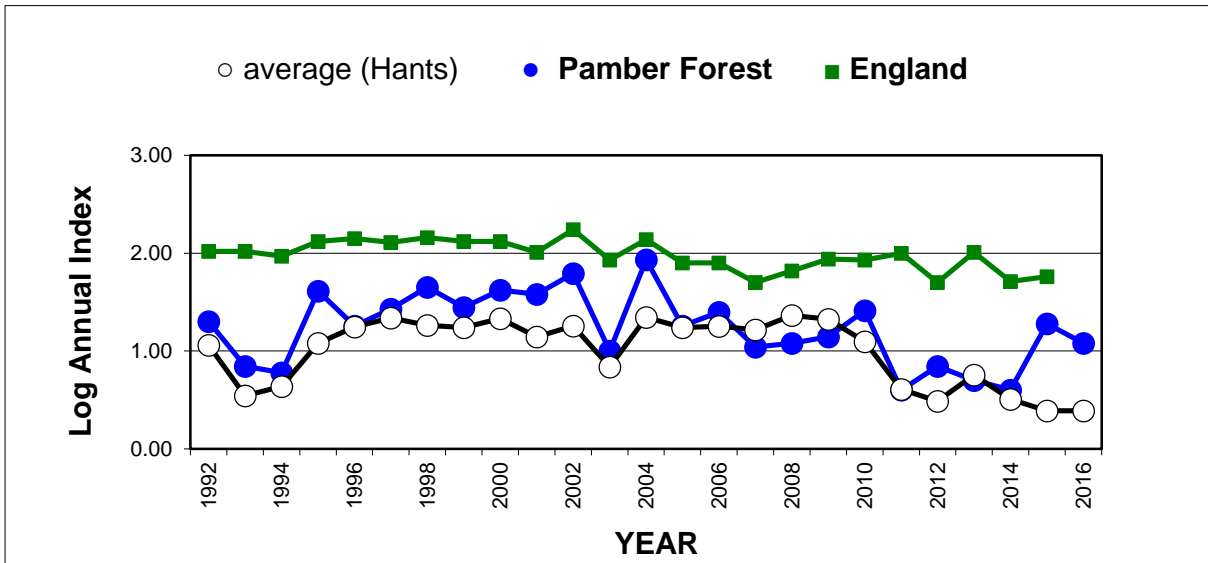

25 year butterfly species trends for Hampshire & Isle of Wight

Purple Hairstreak