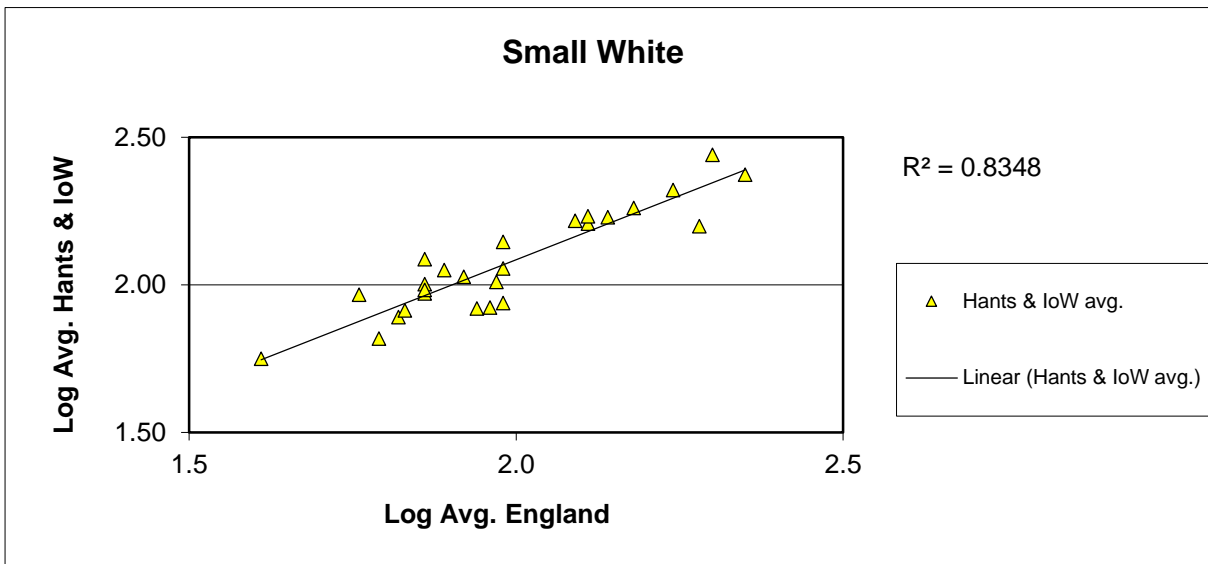

25 year butterfly species trends for Hampshire & Isle of Wight

Small White