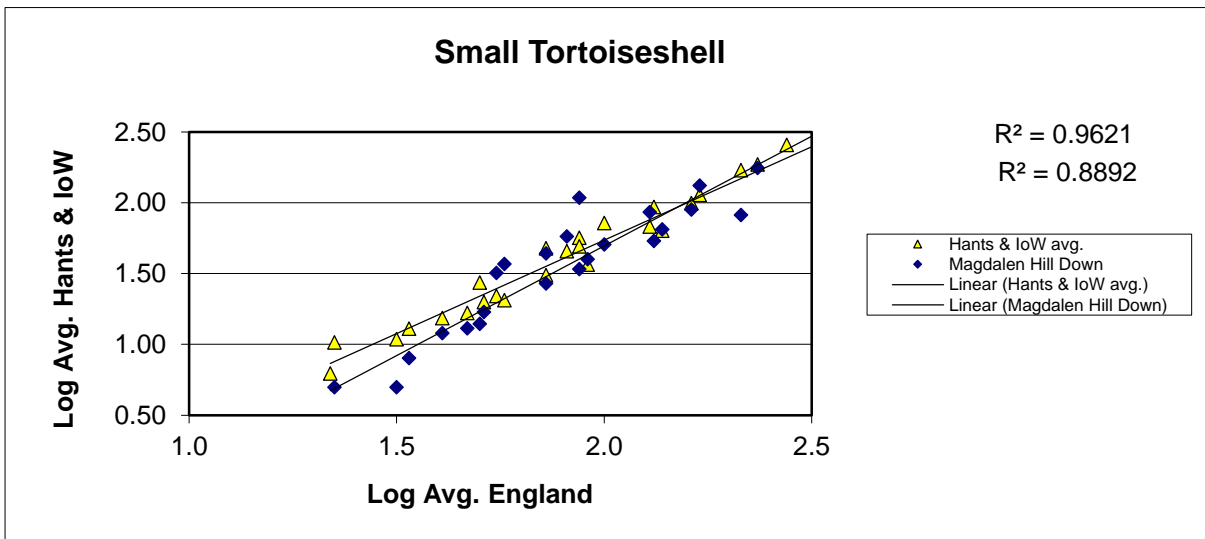

25 year butterfly species trends for Hampshire & Isle of Wight

Small Tortoiseshell