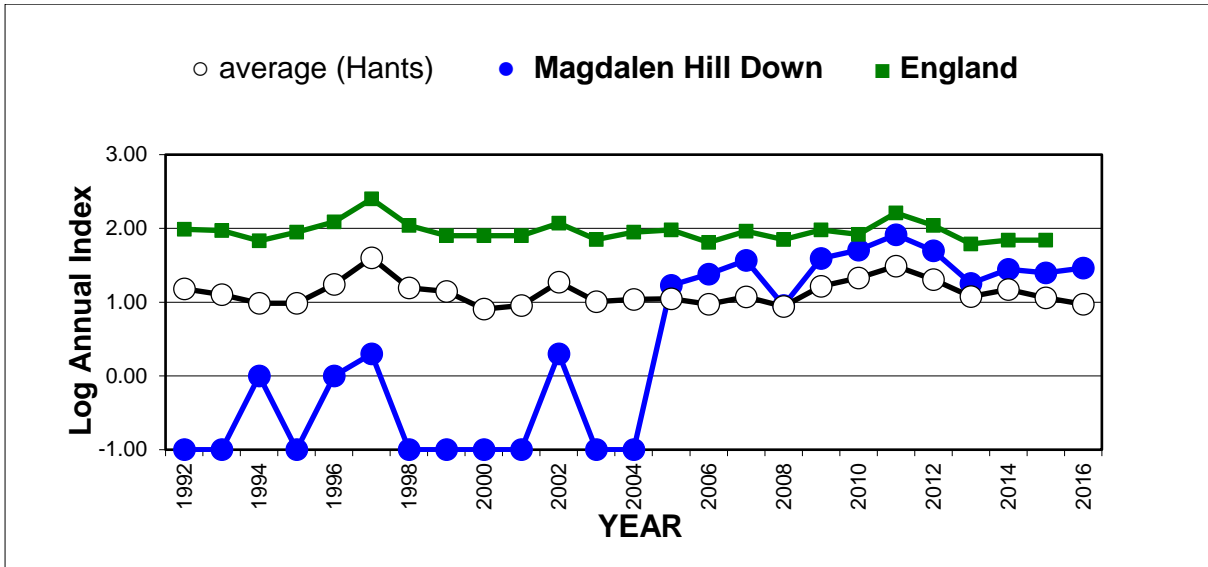

# 25 year butterfly species trends for Hampshire & Isle of Wight

## Green Hairstreak

## Green-veined White

25 year butterfly species trends for Hampshire & Isle of Wight

**Grizzled Skipper**