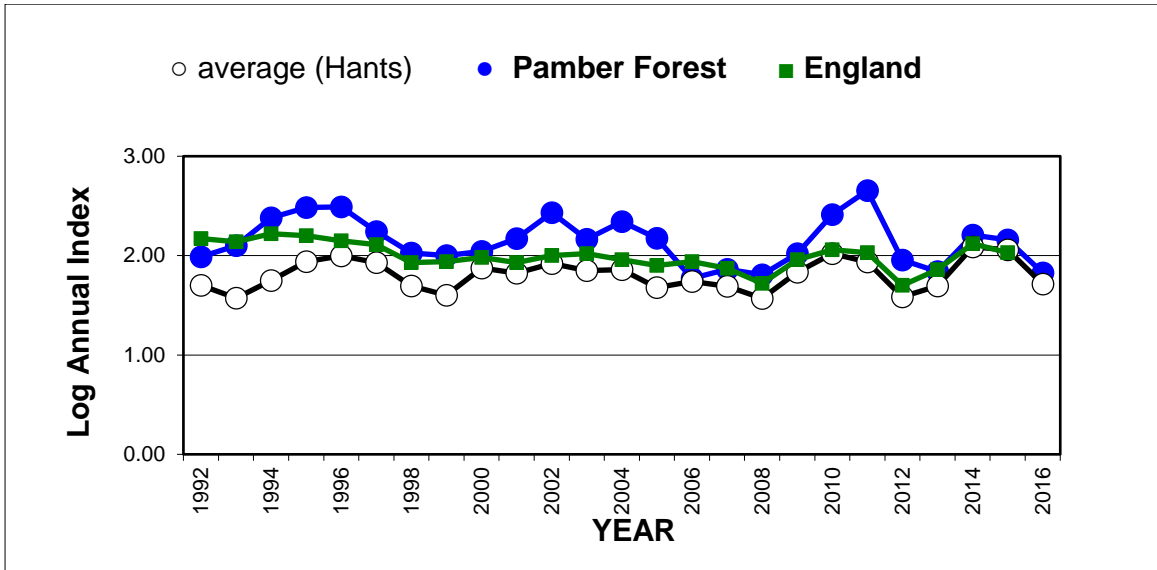

25 year butterfly species trends for Hampshire & Isle of Wight

Large Skipper