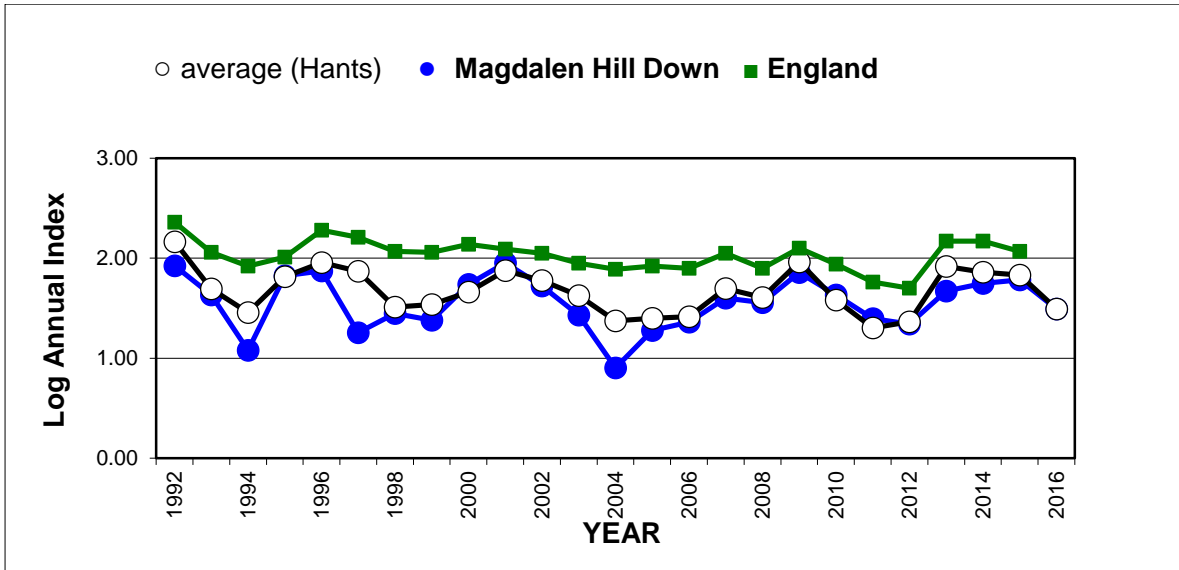

25 year butterfly species trends for Hampshire & Isle of Wight

Peacock