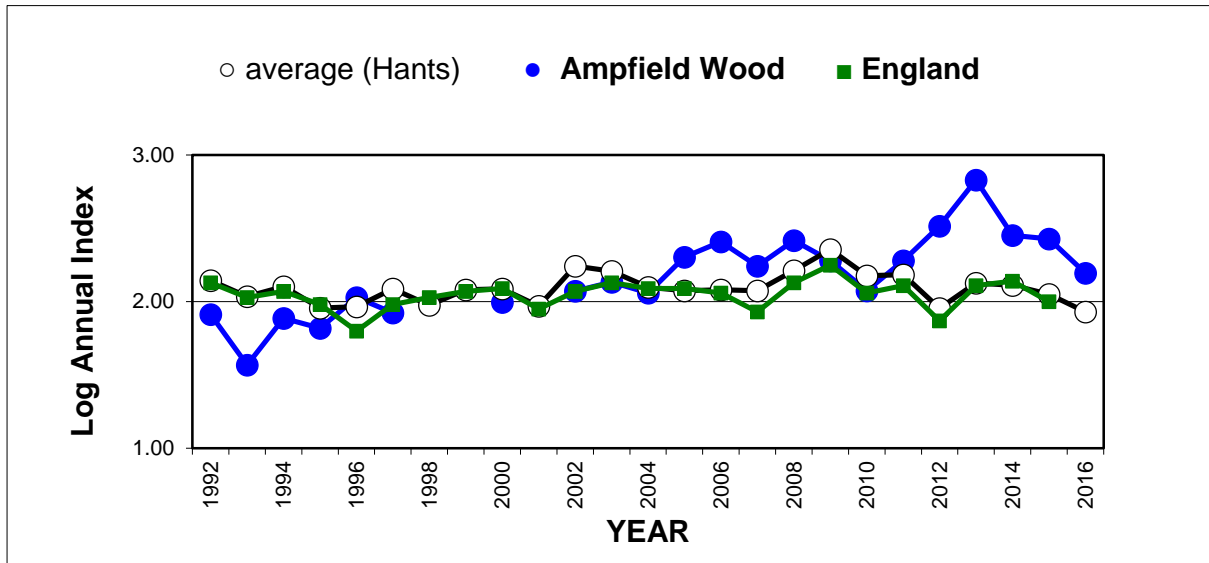

25 year butterfly species trends for Hampshire & Isle of Wight

Speckled Wood