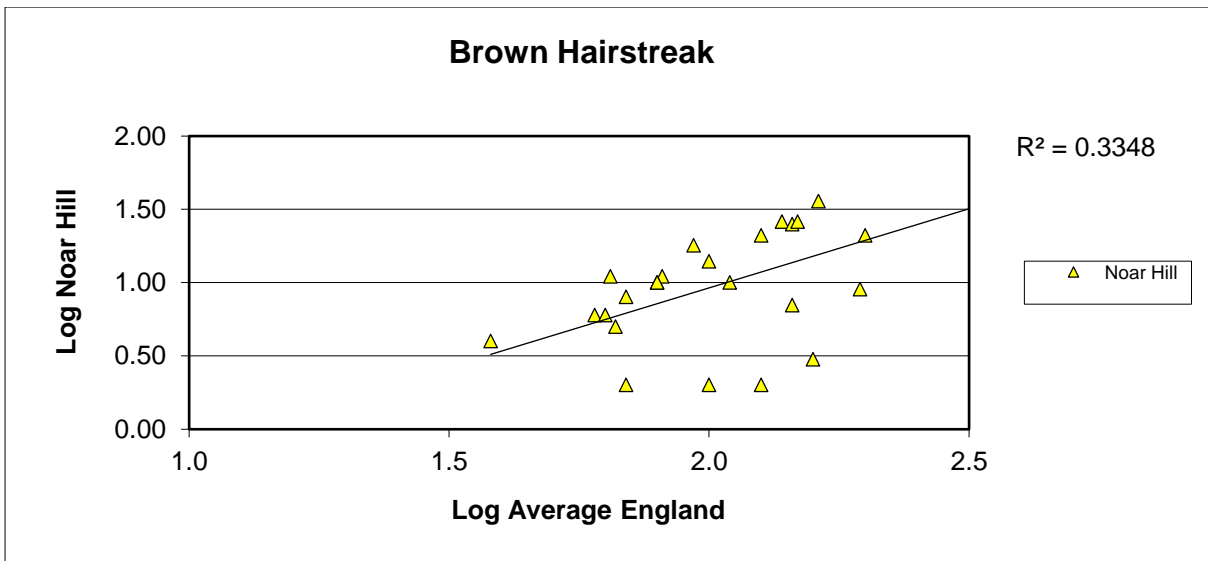

25 year butterfly species trends for Hampshire & Isle of Wight

Brown Hairstreak