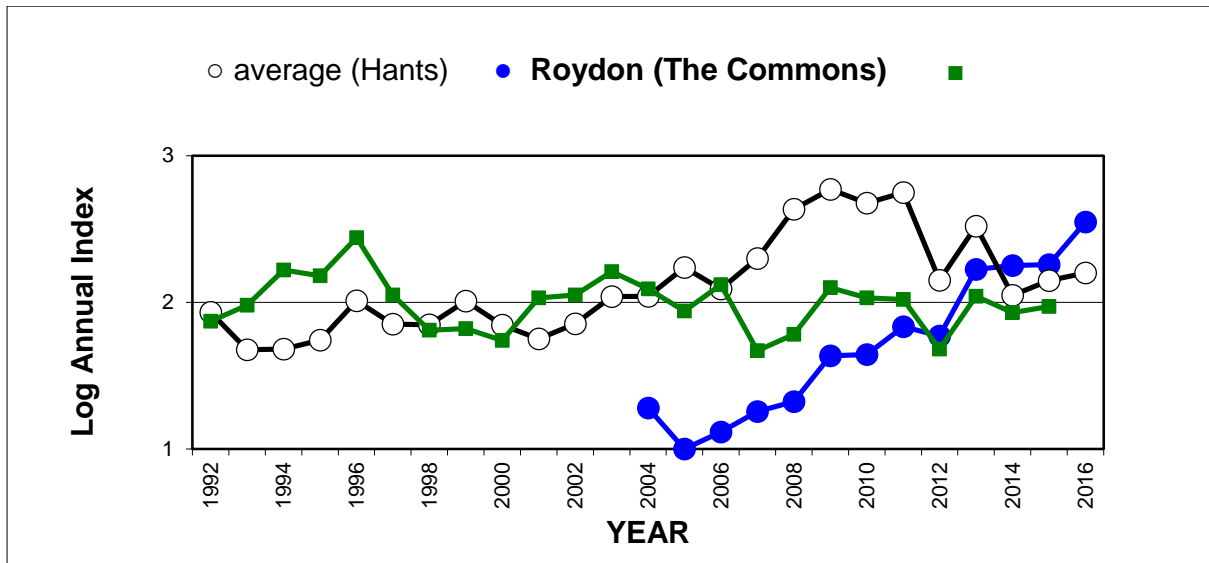

25 year butterfly species trends for Hampshire & Isle of Wight

Silver-studded Blue