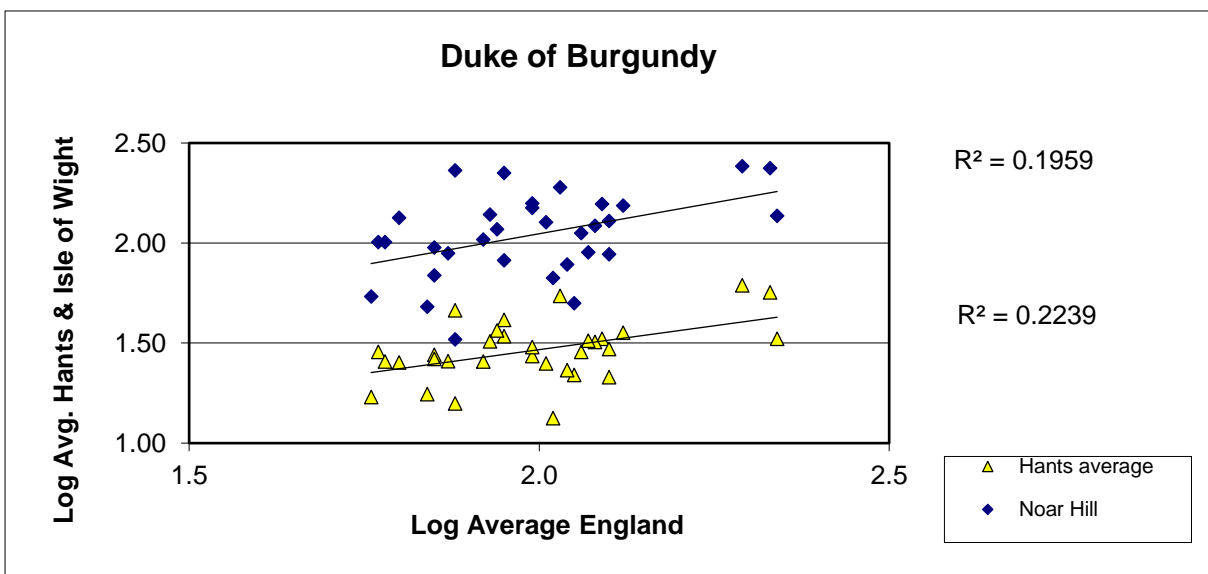

25 year butterfly species trends for Hampshire & Isle of Wight

Duke of Burgundy