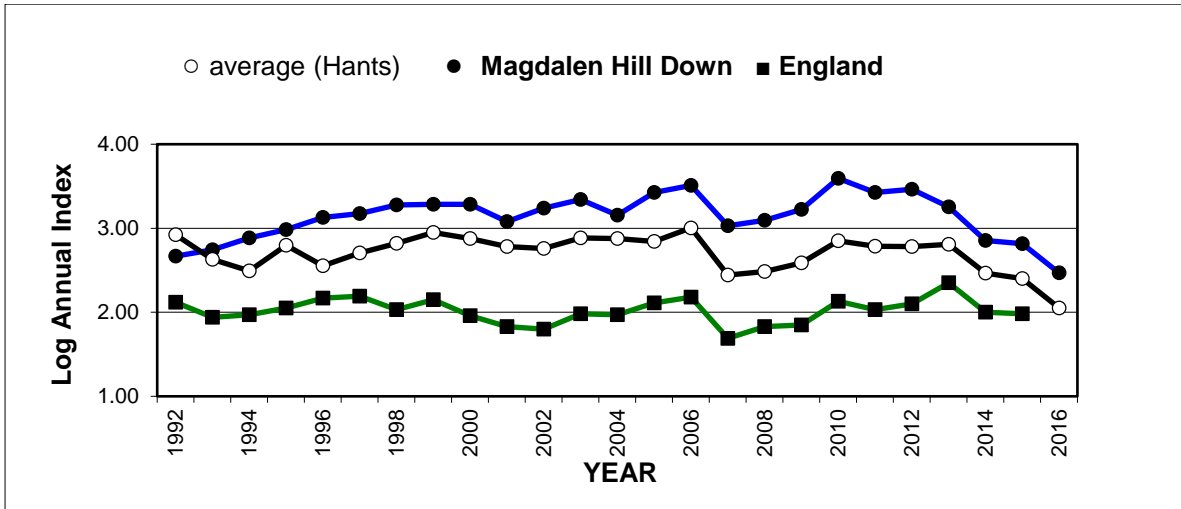

25 year butterfly species trends for Hampshire & Isle of Wight

Chalkhill Blue