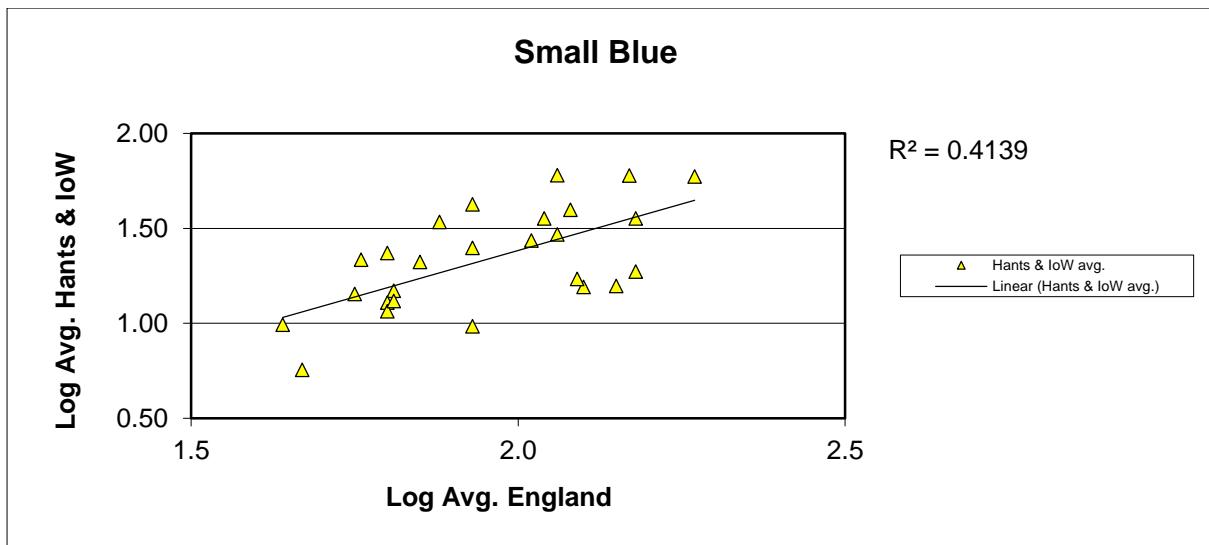

25 year butterfly species trends for Hampshire & Isle of Wight

Small Blue