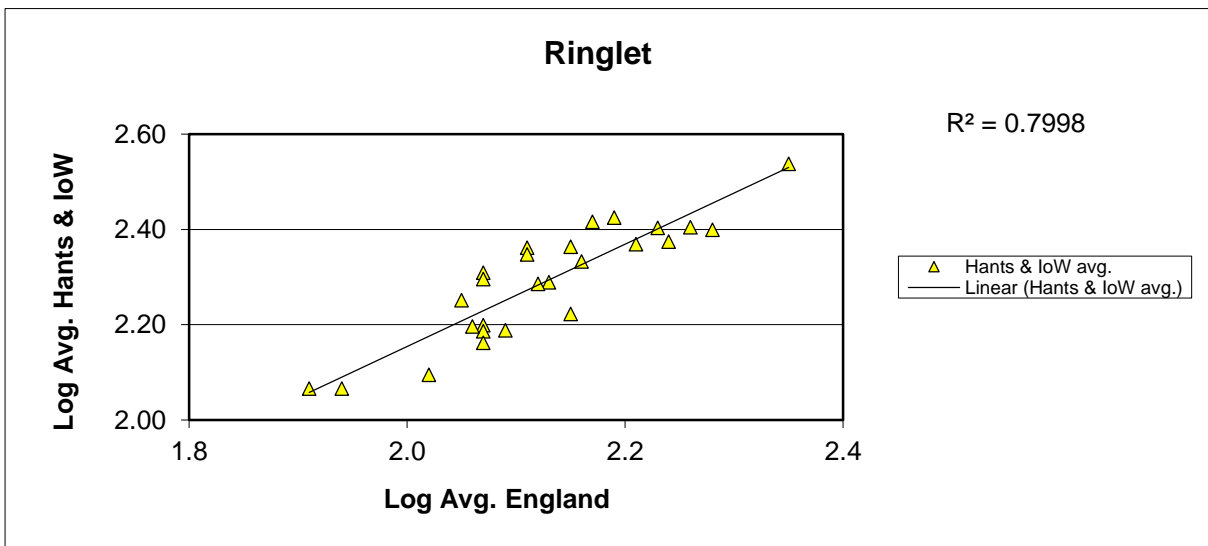

25 year butterfly species trends for Hampshire & Isle of Wight

Ringlet