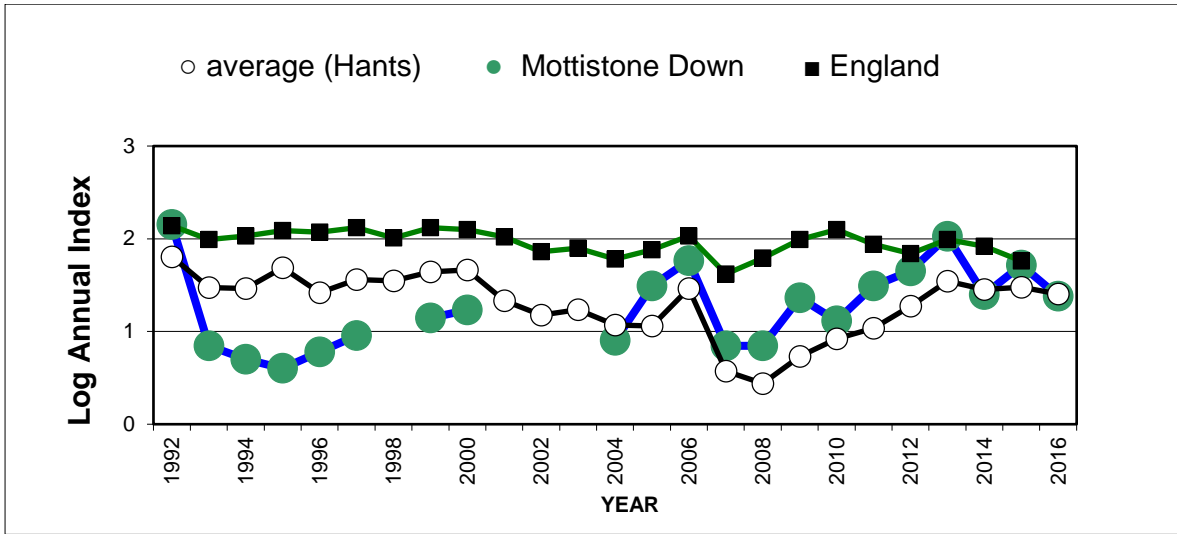

25 year butterfly species trends for Hampshire & Isle of Wight

Grayling