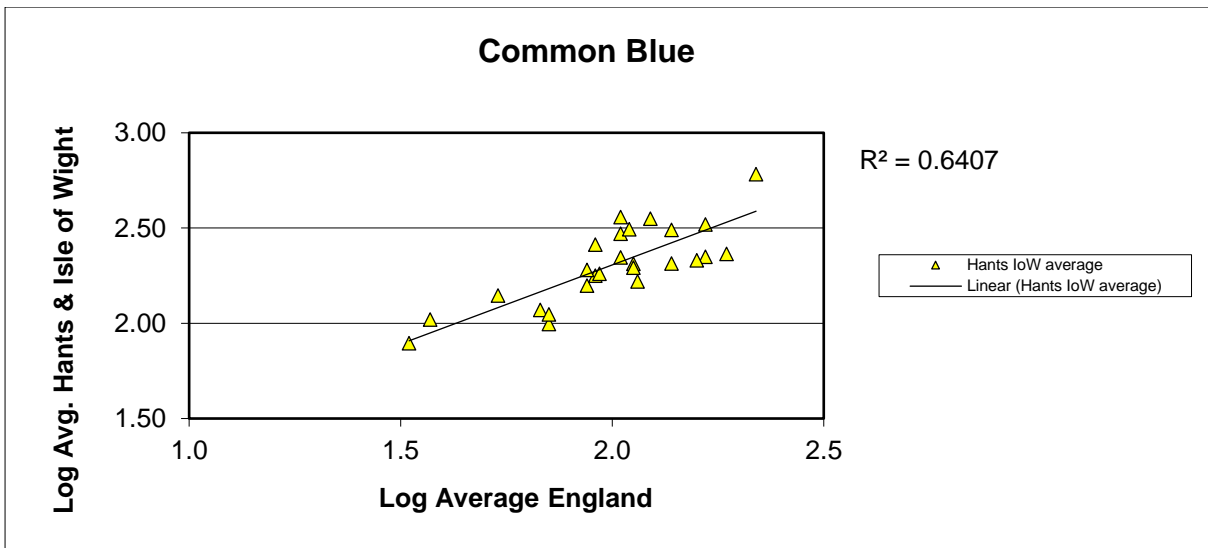

25 year butterfly species trends for Hampshire & Isle of Wight

Common Blue