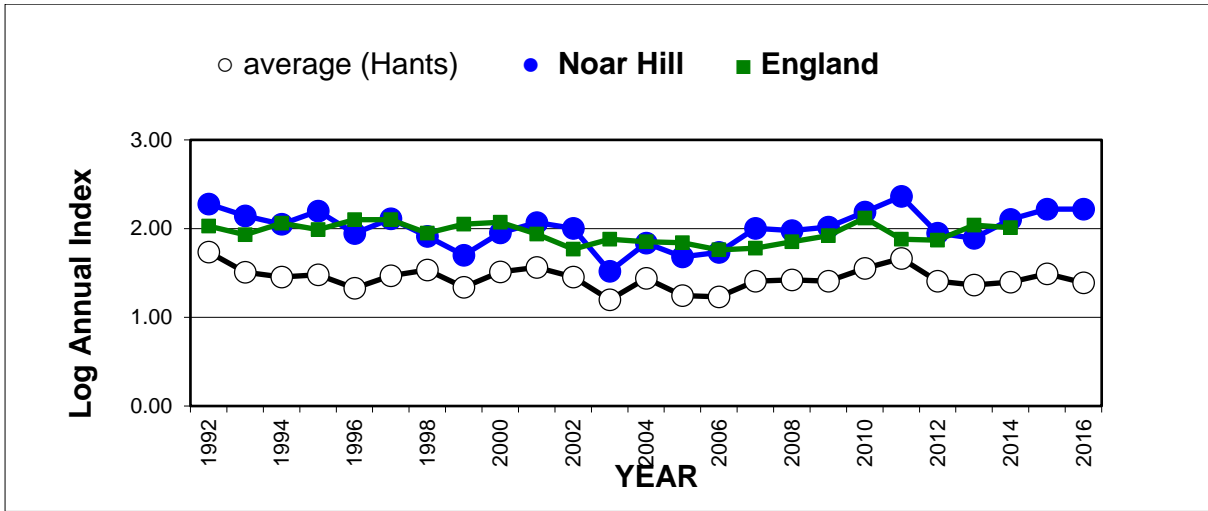

25 year butterfly species trends for Hampshire & Isle of Wight

Duke of Burgundy