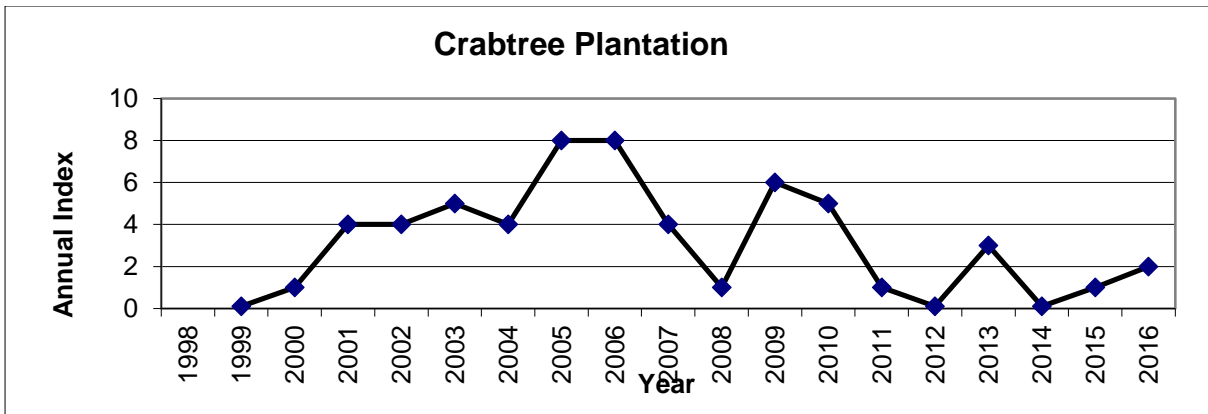

25 year butterfly species trends for Hampshire & Isle of Wight

White-letter Hairstreak

Graphs compiled by Andy Barker

21 February 2017.