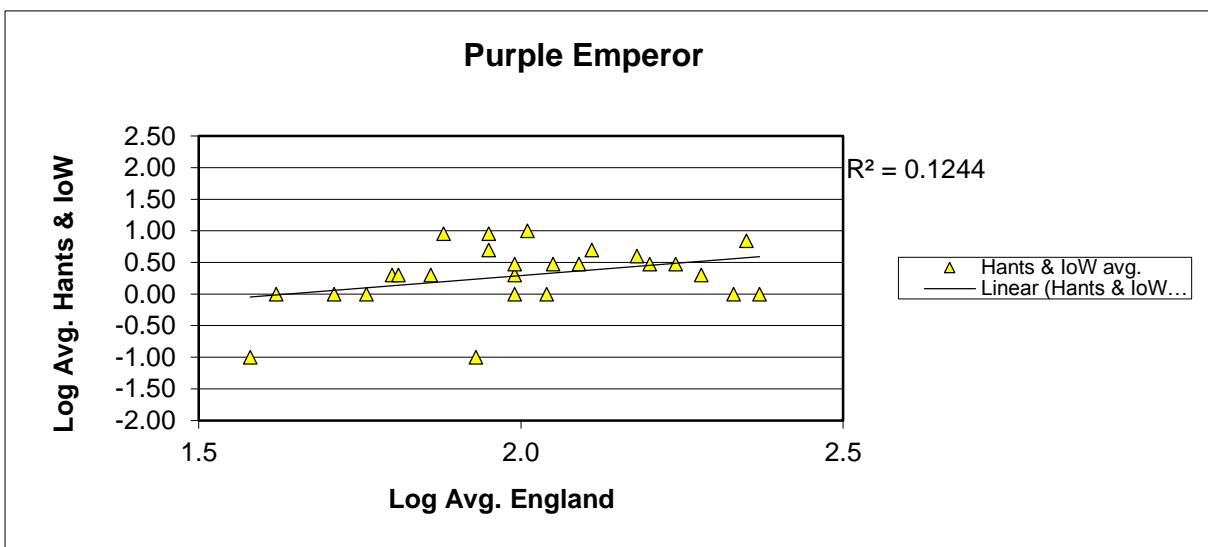

25 year butterfly species trends for Hampshire & Isle of Wight

Purple Emperor