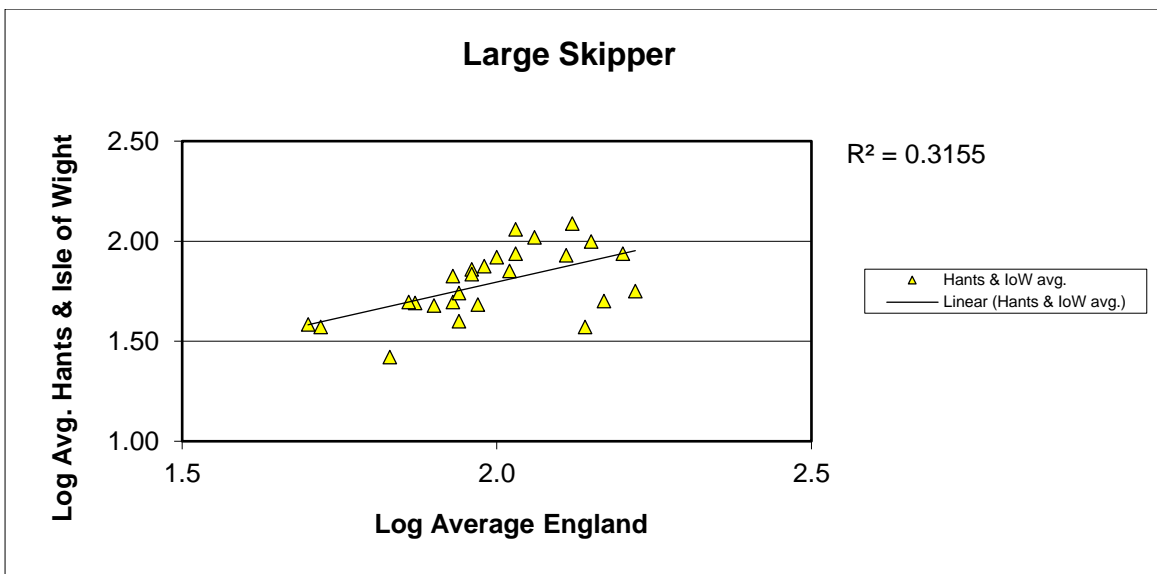

25 year butterfly species trends for Hampshire & Isle of Wight

Large Skipper