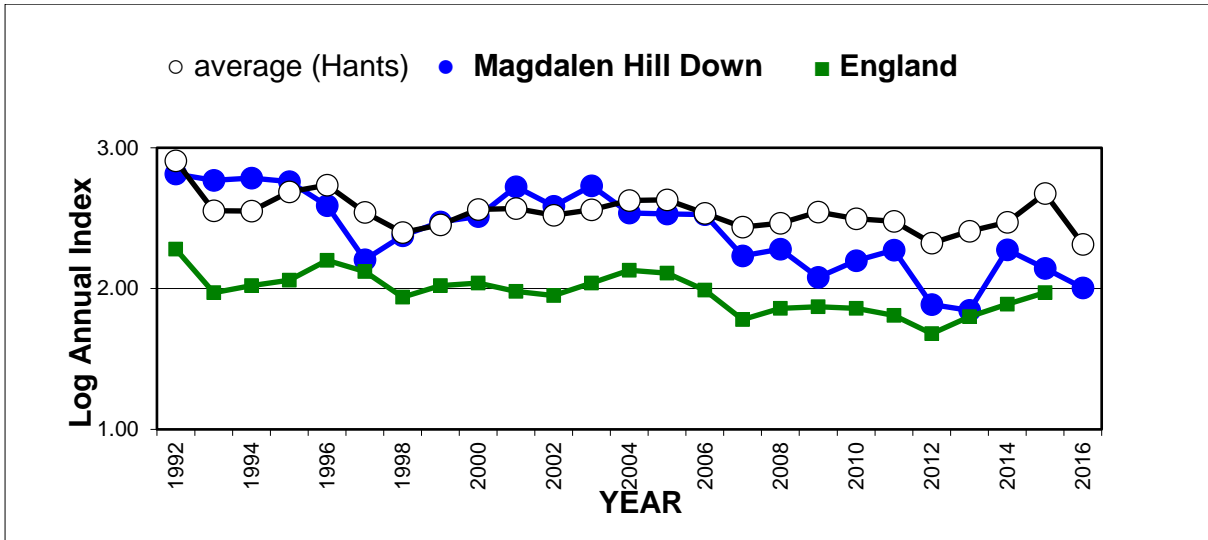

# 25 year butterfly species trends for Hampshire & Isle of Wight

## Dingy Skipper

## Duke of Burgundy

25 year butterfly species trends for Hampshire & Isle of Wight

Gatekeeper