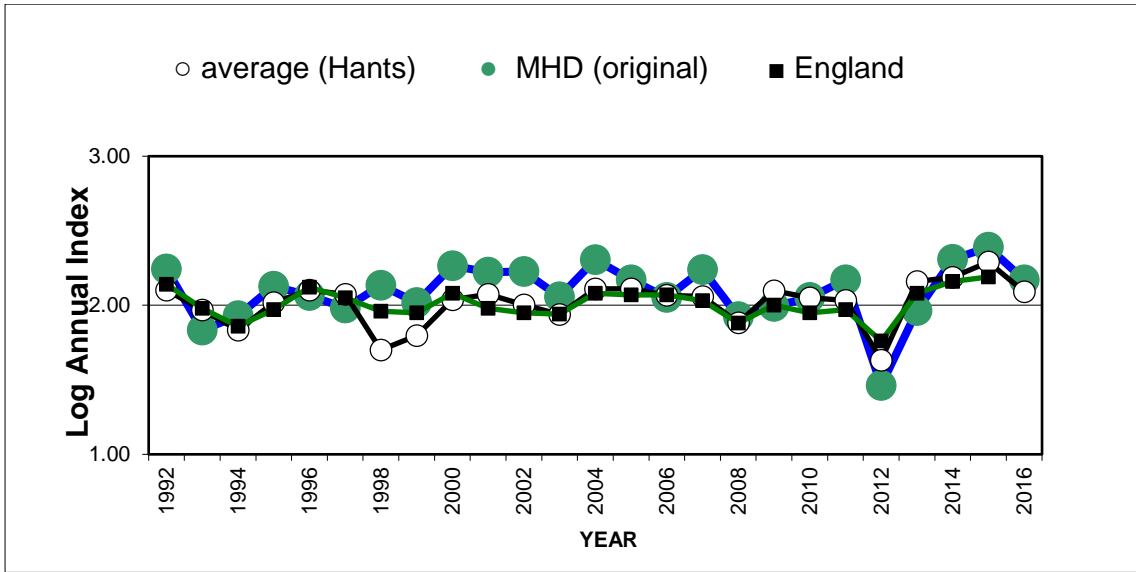

25 year butterfly species trends for Hampshire & Isle of Wight

Brimstone