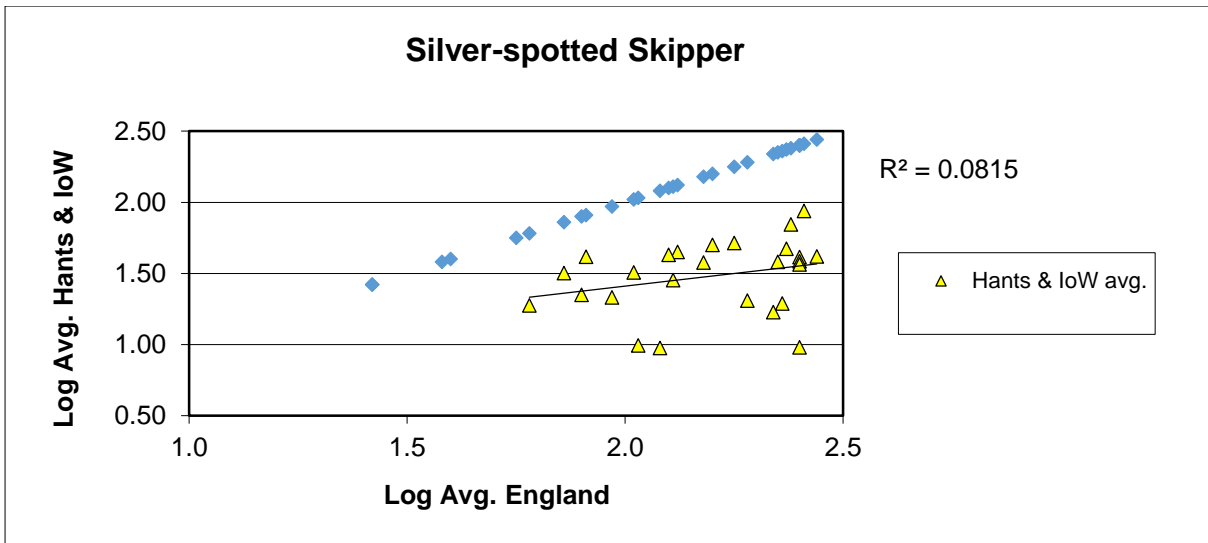

25 year butterfly species trends for Hampshire & Isle of Wight

Silver-spotted Skipper