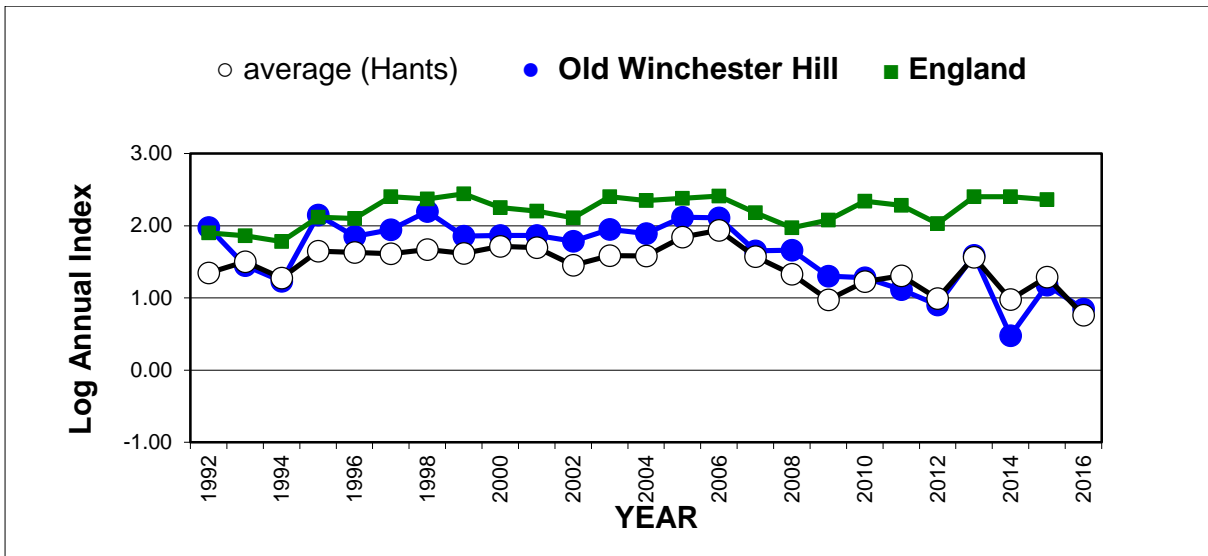

25 year butterfly species trends for Hampshire & Isle of Wight

Silver-spotted Skipper