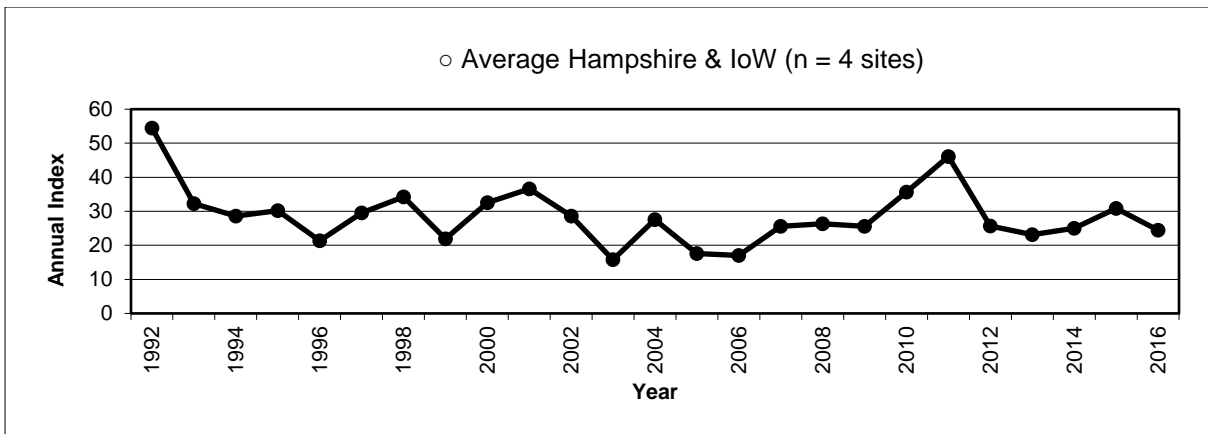

25 year butterfly species trends for Hampshire & Isle of Wight

Duke of Burgundy