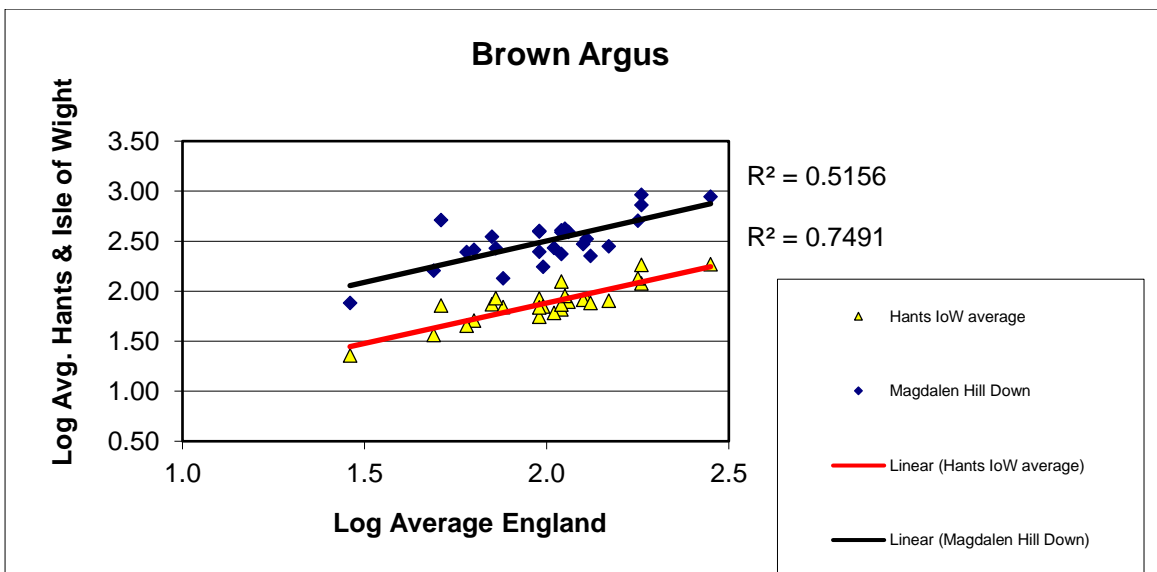

25 year butterfly species trends for Hampshire & Isle of Wight

Brown Argus